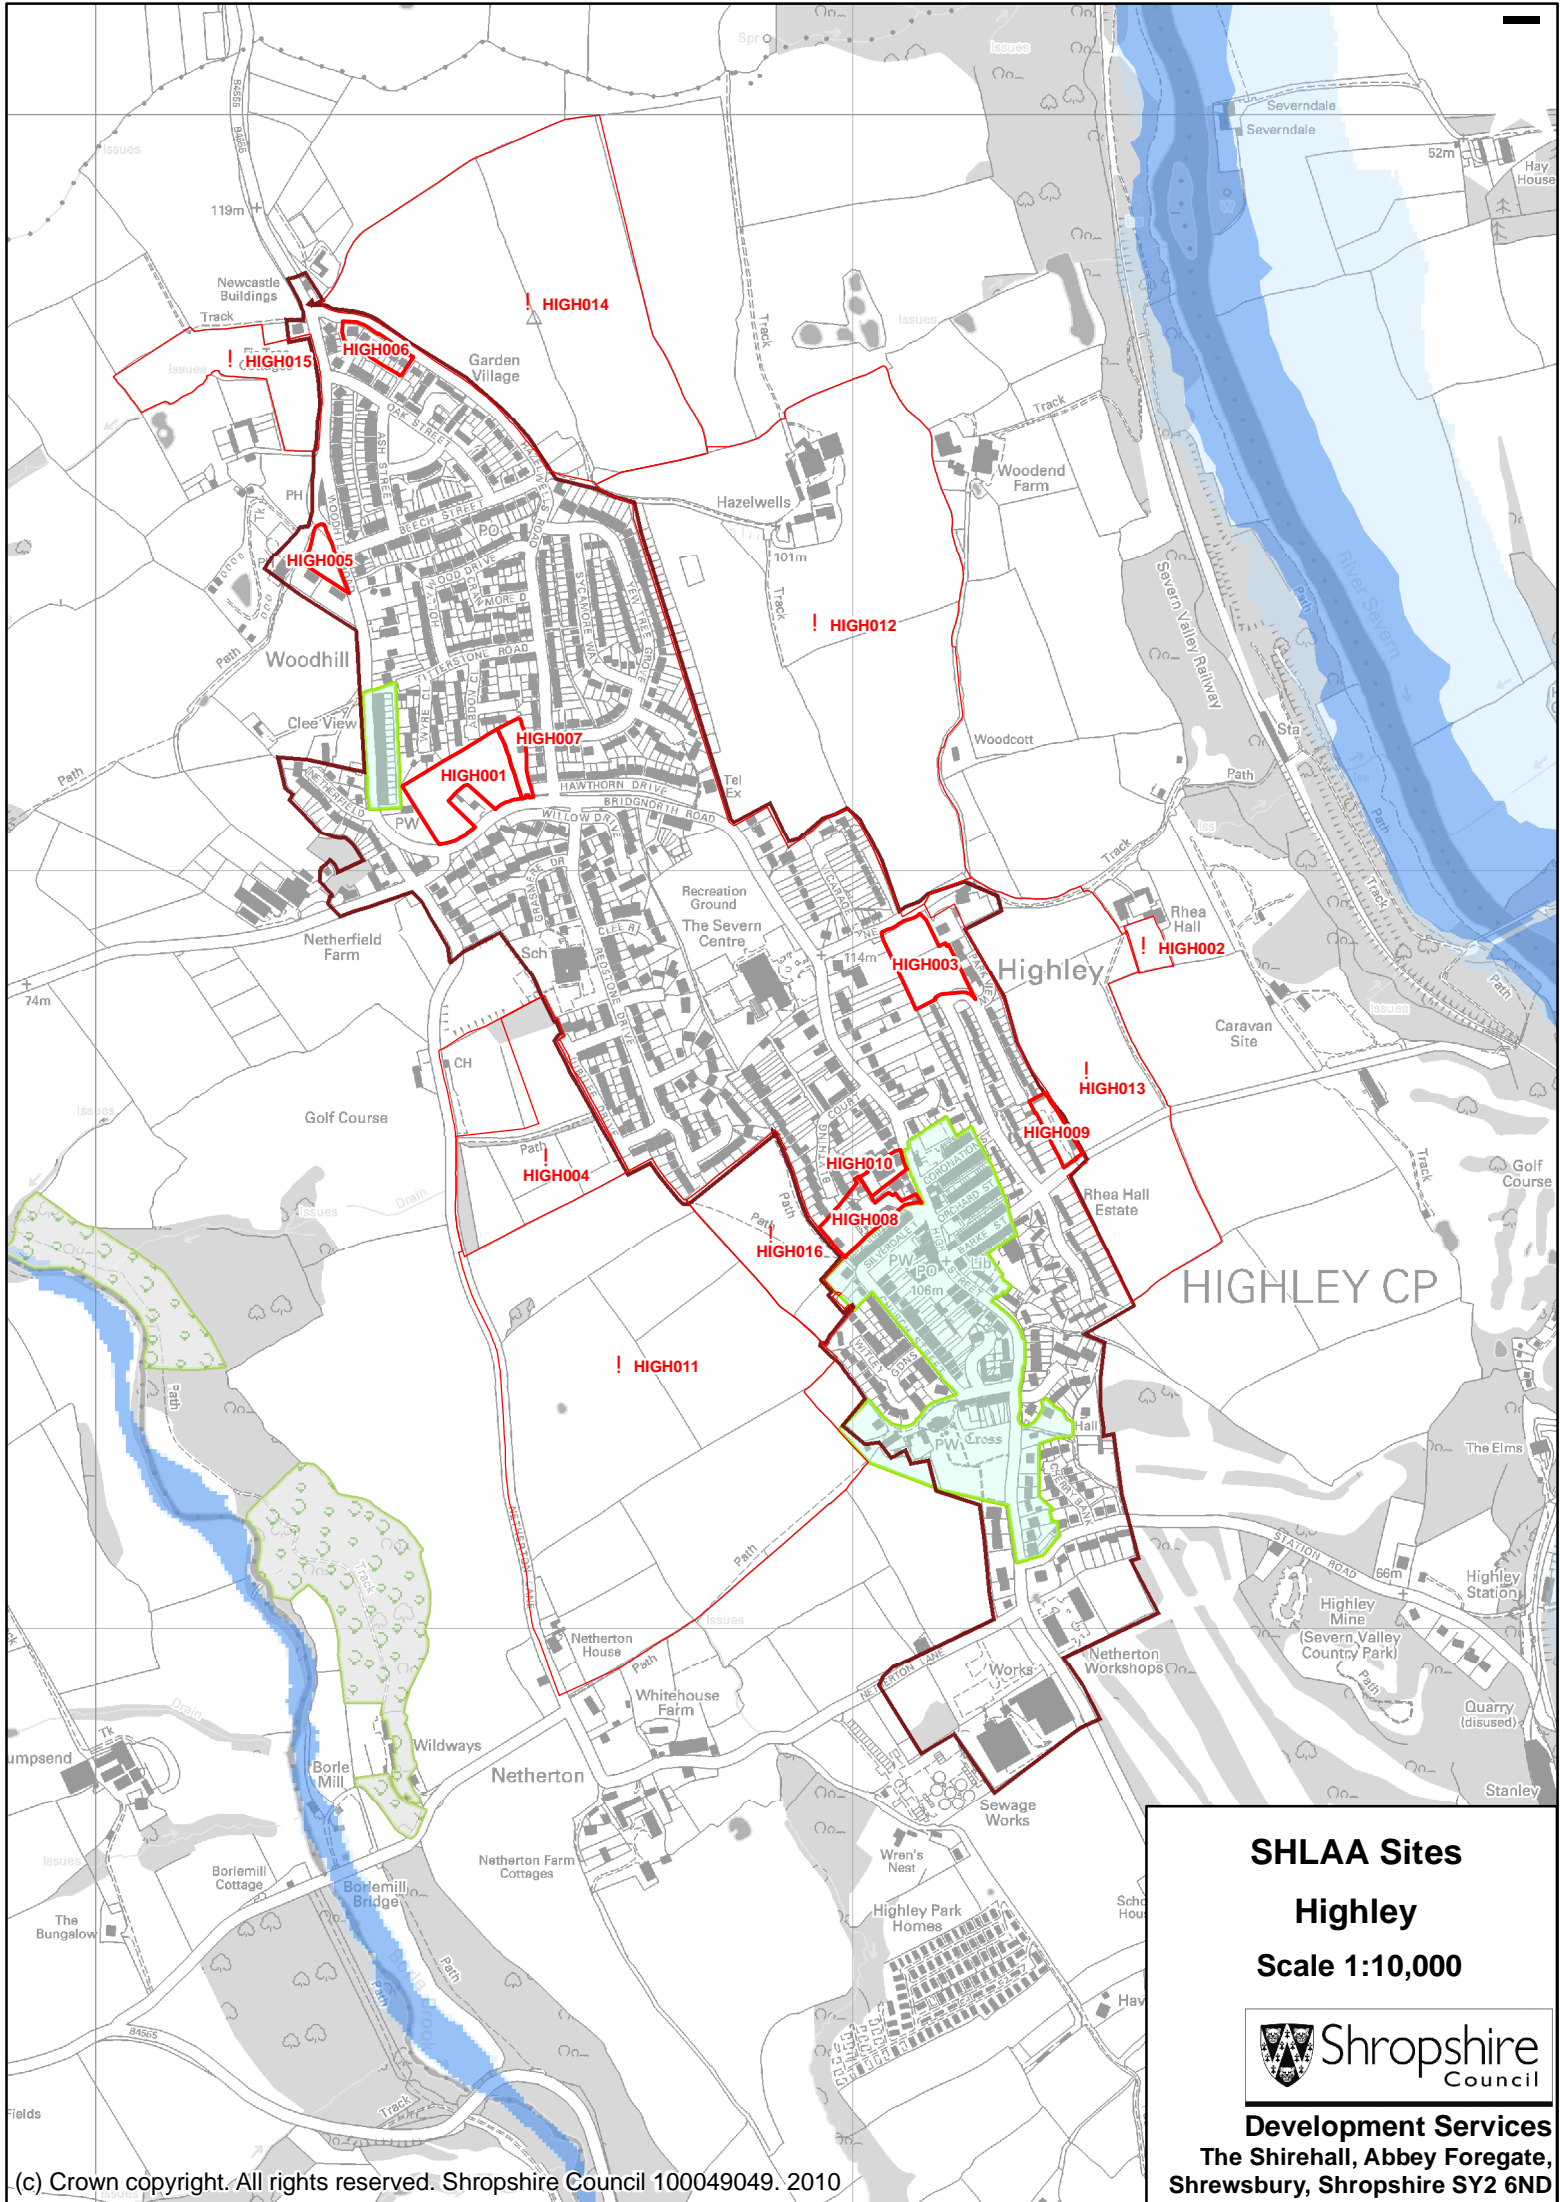

SHLAA Sites

Gobowen

Scale 1:9,000

Development Services
The Shirehall, Abbey Foregate,
Shrewsbury, Shropshire SY2 6ND

SHLAA Sites
Hadnall
Scale 1:8,000

Development Services
The Shirehall, Abbey Foregate,
Shrewsbury, Shropshire SY2 6ND

SHLAA Sites

Hanwood

Scale 1:13,000

Development Services

**The Shirehall, Abbey Foregate,
Shrewsbury, Shropshire SY2 6ND**

SHLAA Sites

Highley

Scale 1:10,000

Development Services

**The Shirehall, Abbey Foregate,
Shrewsbury, Shropshire SY2 6ND**

SHLAA Sites
Hinstock
Scale 1:9,000

Development Services
 The Shirehall, Abbey Foregate,
 Shrewsbury, Shropshire SY2 6ND

SHLAA Sites

Hodnet

Scale 1:7,000

Development Services

The Shirehall, Abbey Foregate,
Shrewsbury, Shropshire SY2 6ND

SHLAA Sites

Kinnerley

Scale 1:6,000