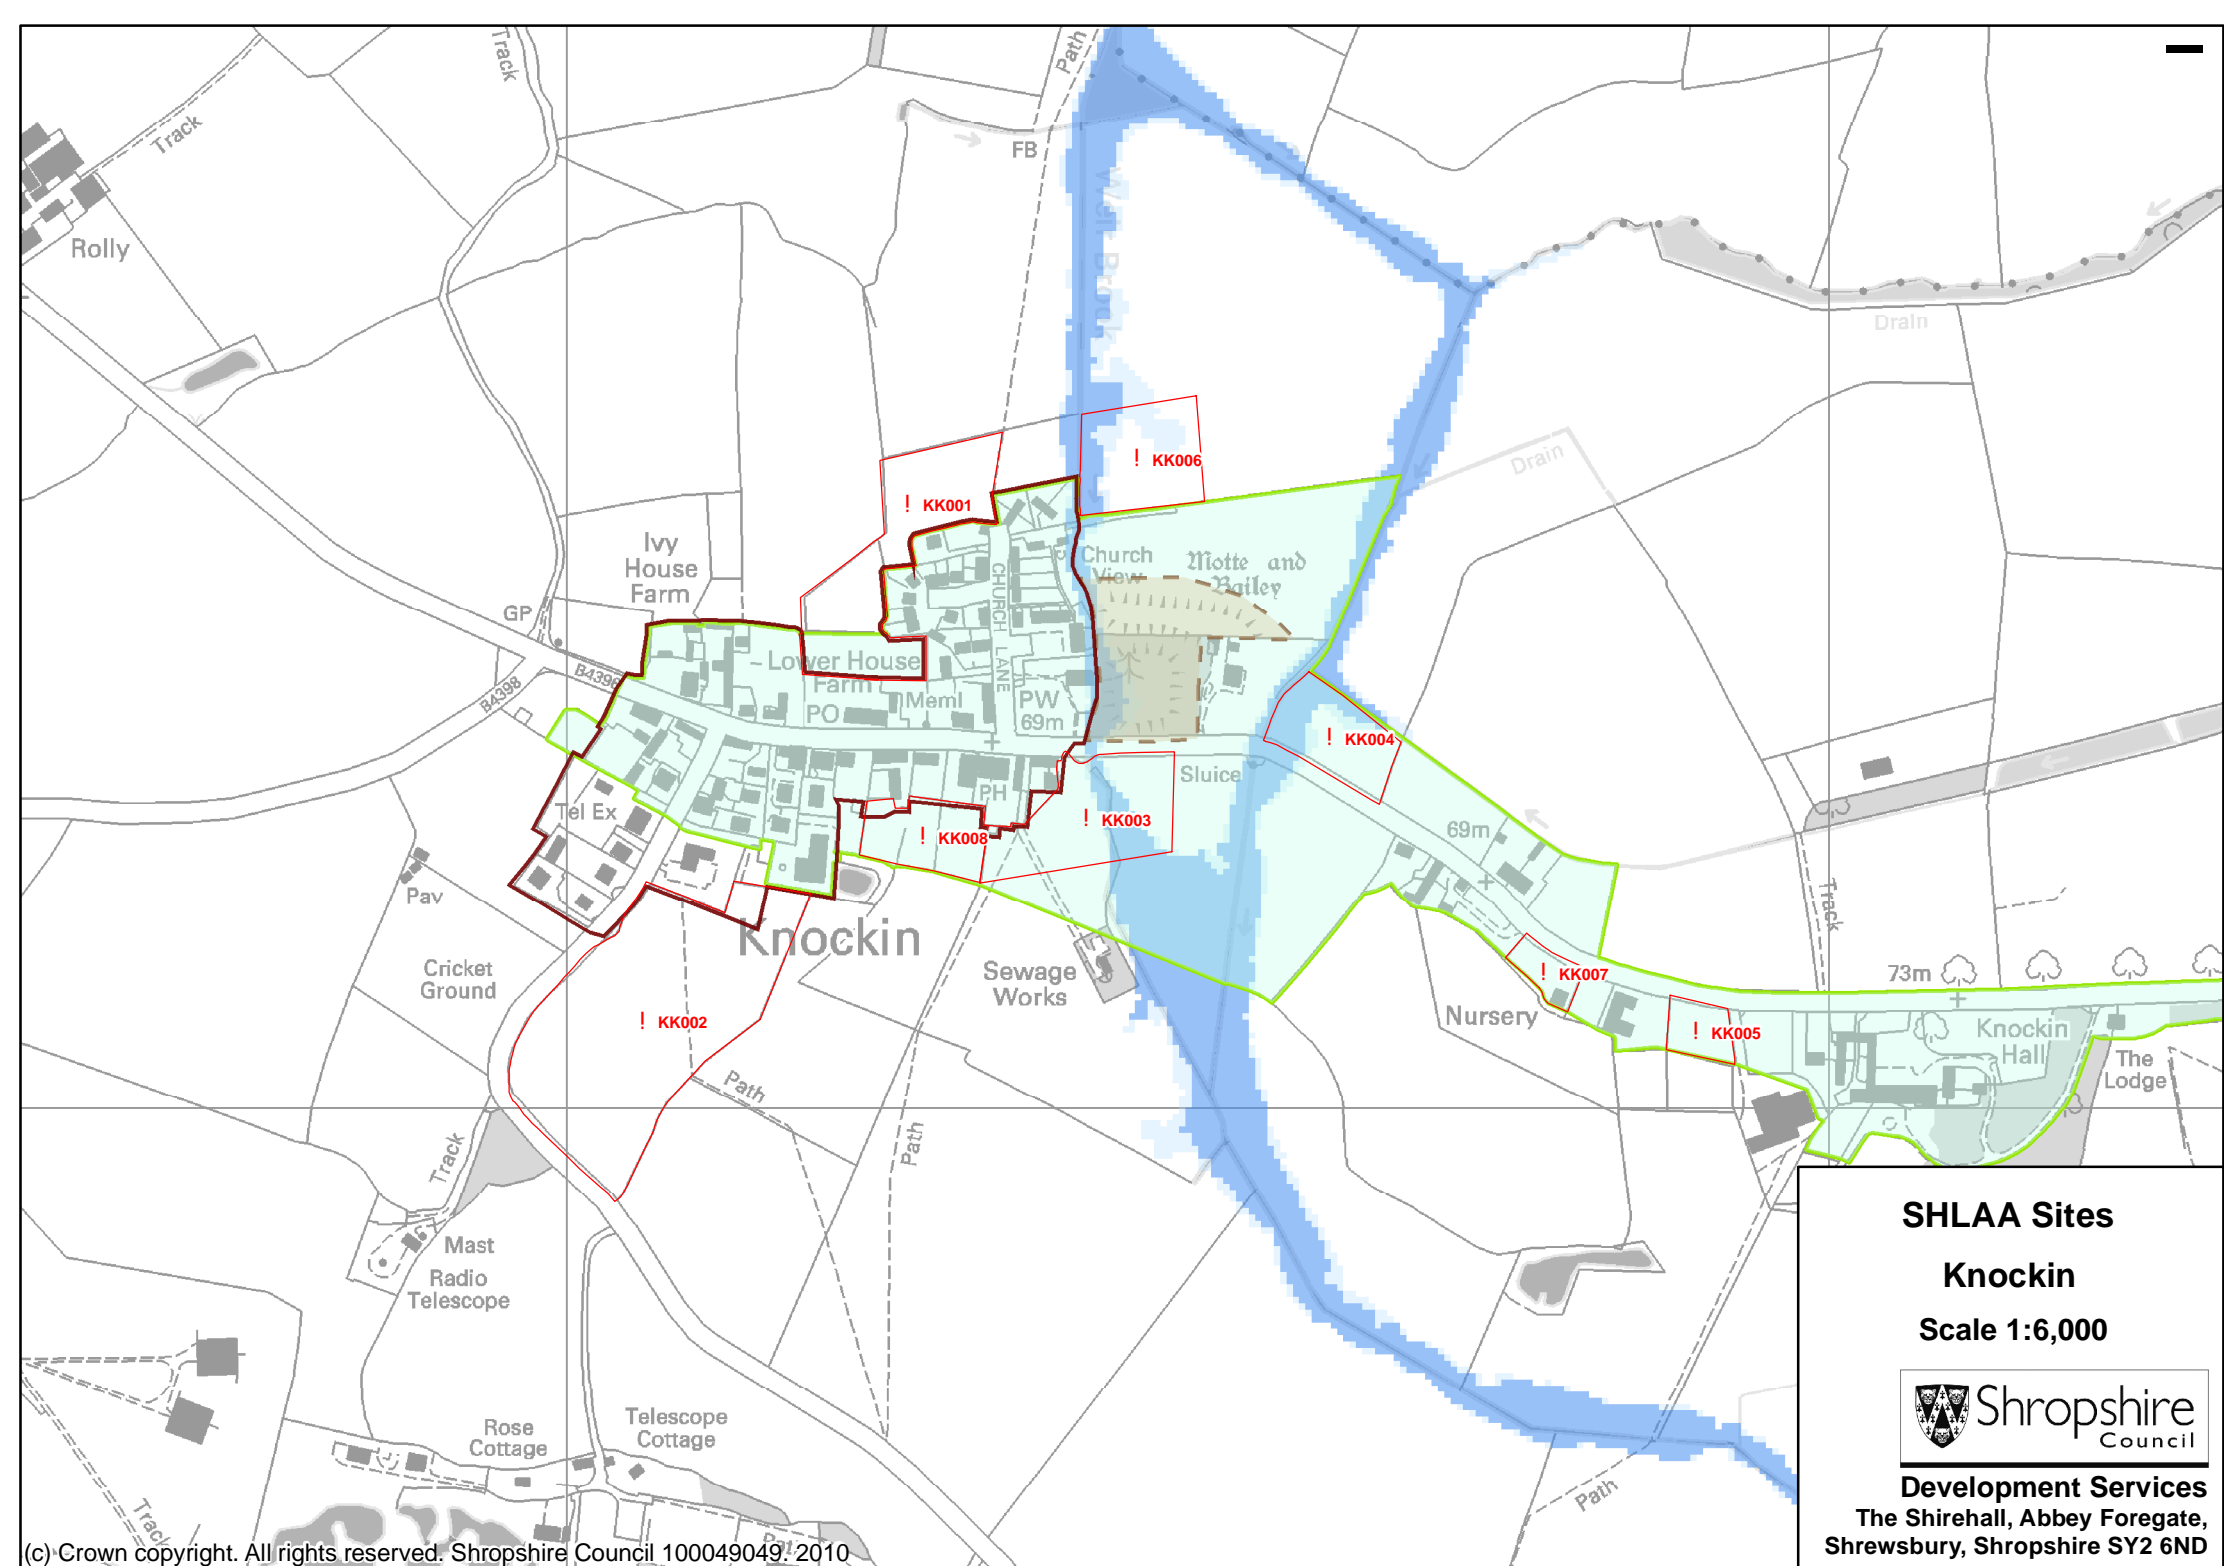

SHLAA Sites

Knockin

Scale 1:6,000

Development Services
The Shirehall, Abbey Foregate,
Shrewsbury, Shropshire SY2 6ND