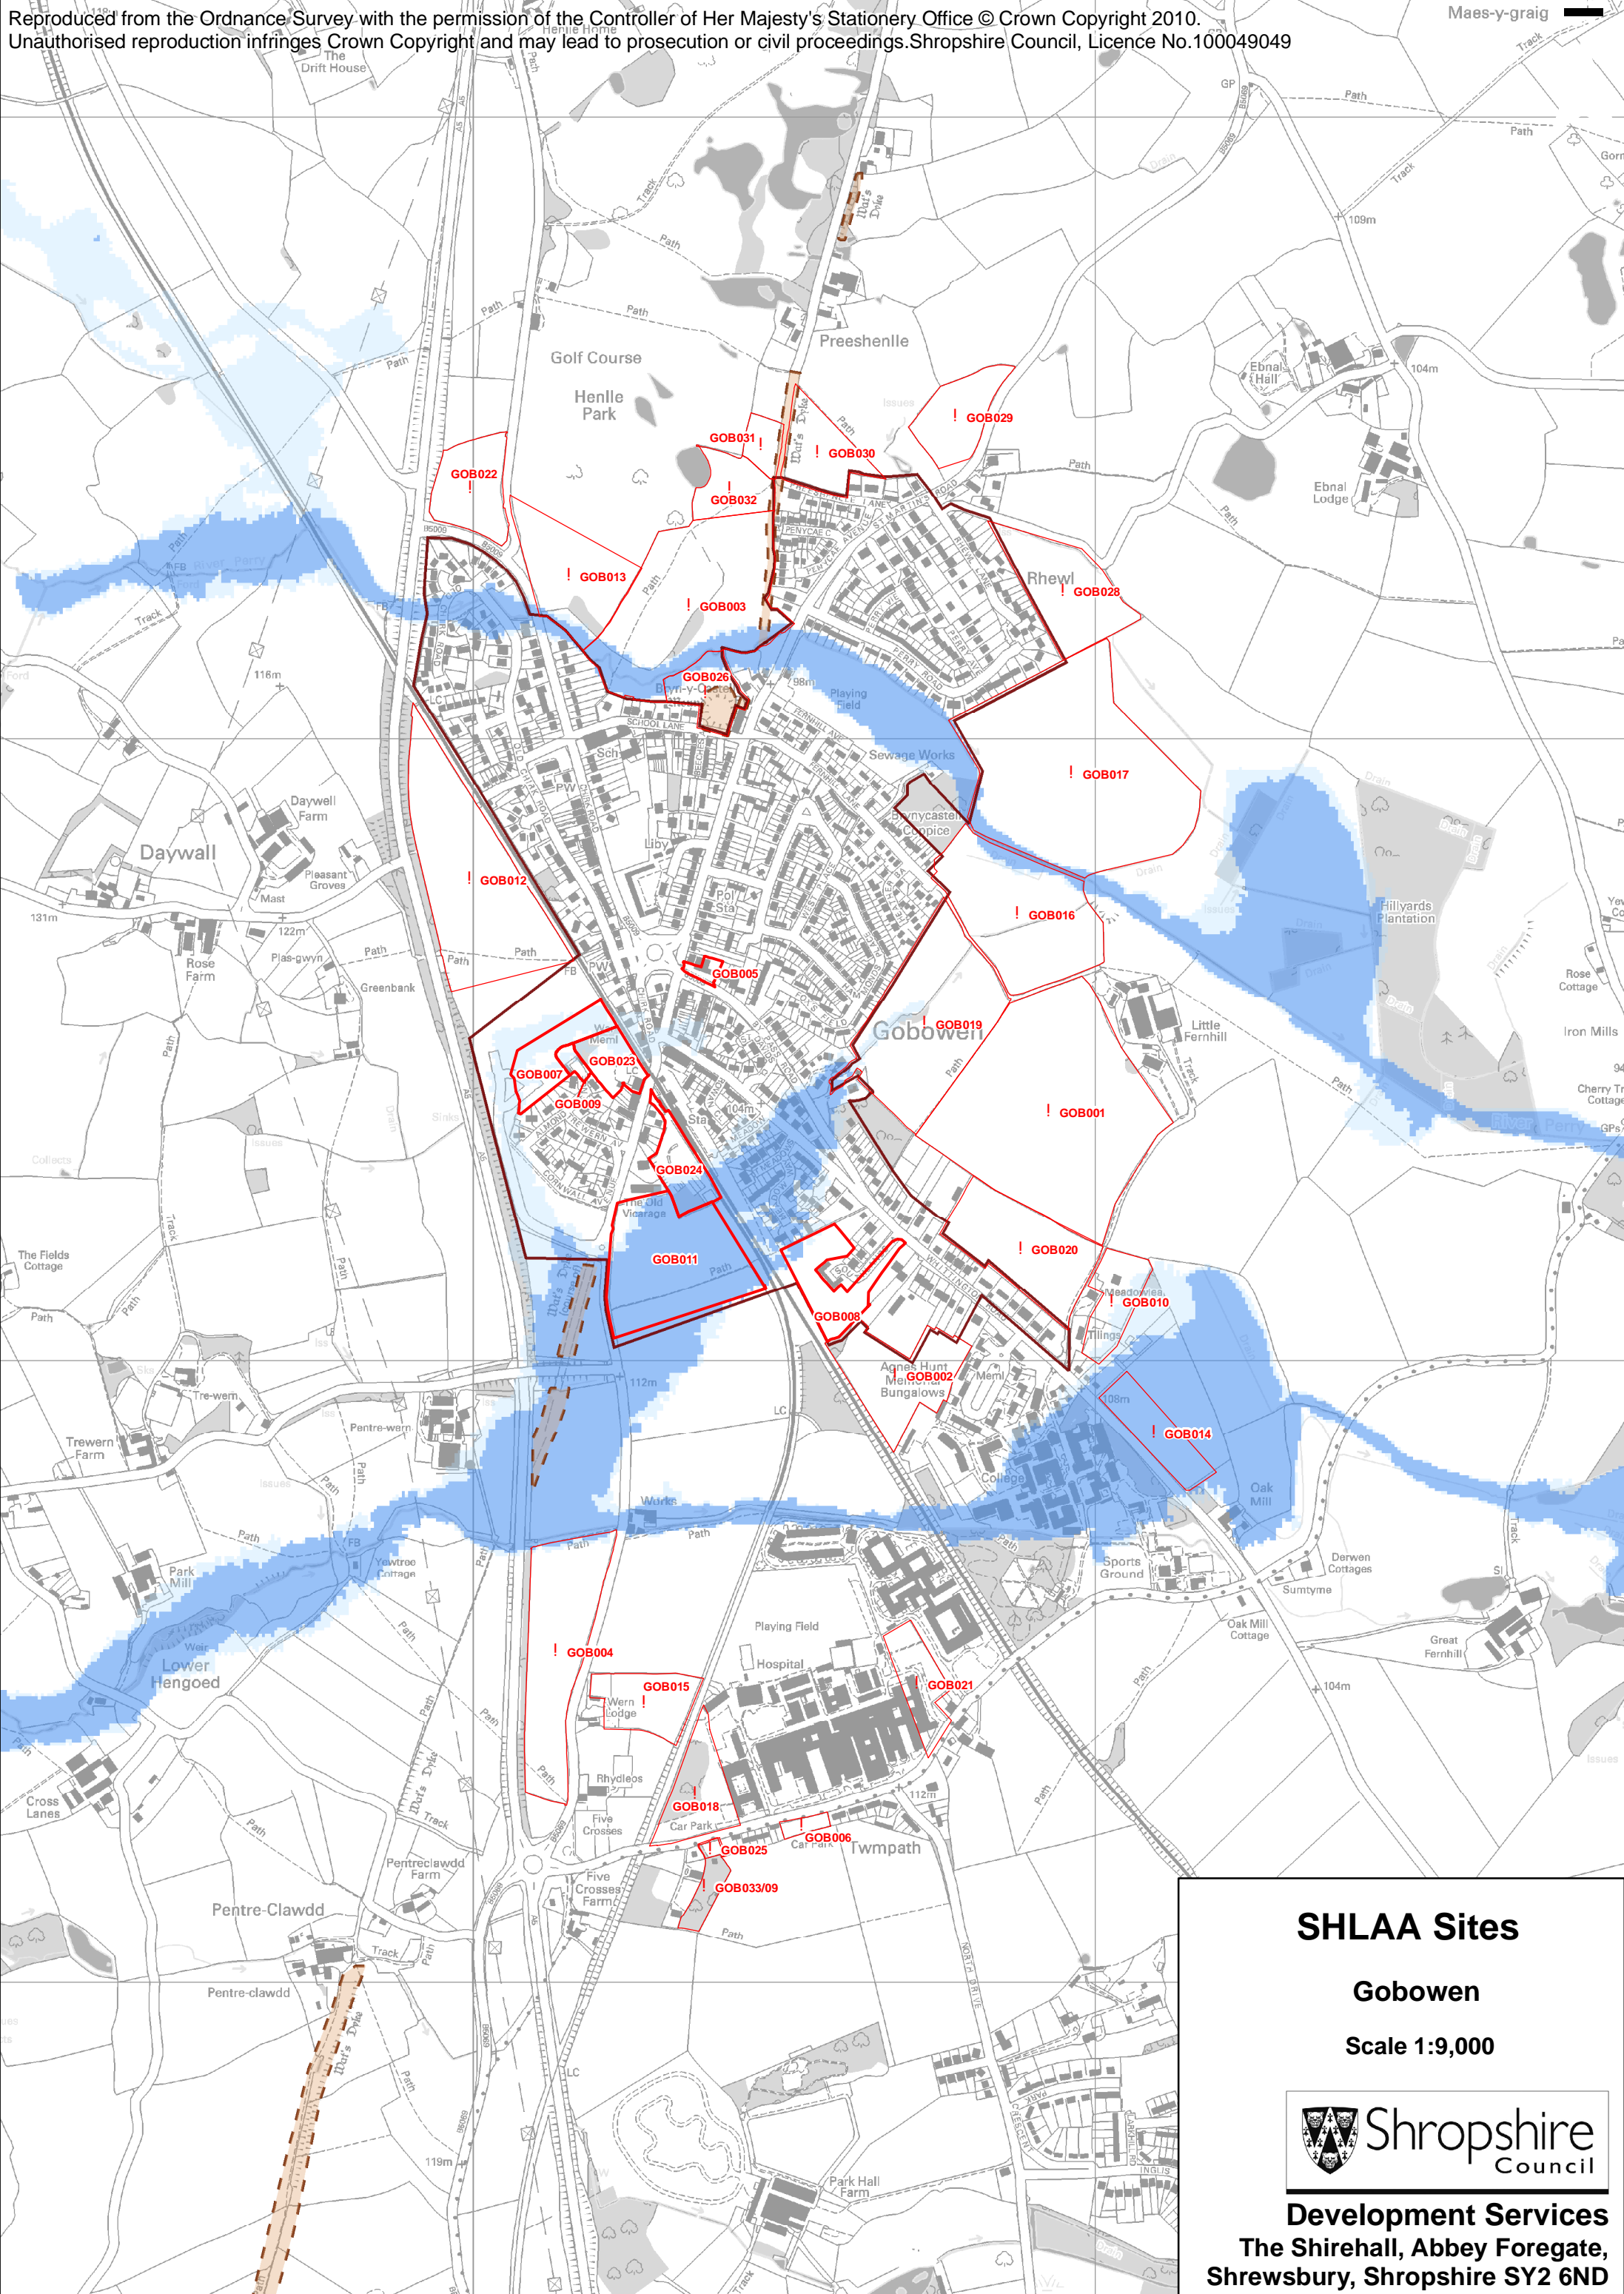

SHLAA Sites

Ellesmere

Scale 1:11,000

Development Services

**The Shirehall, Abbey Foregate,
Shrewsbury, Shropshire SY2 6ND**

SHLAA Sites
Ford & Chavel
 Scale 1:10,000

Development Services
 The Shirehall, Abbey Foregate,
 Shrewsbury, Shropshire SY2 6ND

SHLAA Sites

Gobowen

Scale 1:9,000

Development Services
The Shirehall, Abbey Foregate,
Shrewsbury, Shropshire SY2 6ND

SHLAA Sites
Hadnall
Scale 1:8,000

Development Services
The Shirehall, Abbey Foregate,
Shrewsbury, Shropshire SY2 6ND

SHLAA Sites

Hanwood

Scale 1:13,000

Development Services

**The Shirehall, Abbey Foregate,
Shrewsbury, Shropshire SY2 6ND**

SHLAA Sites

Highley

Scale 1:10,000