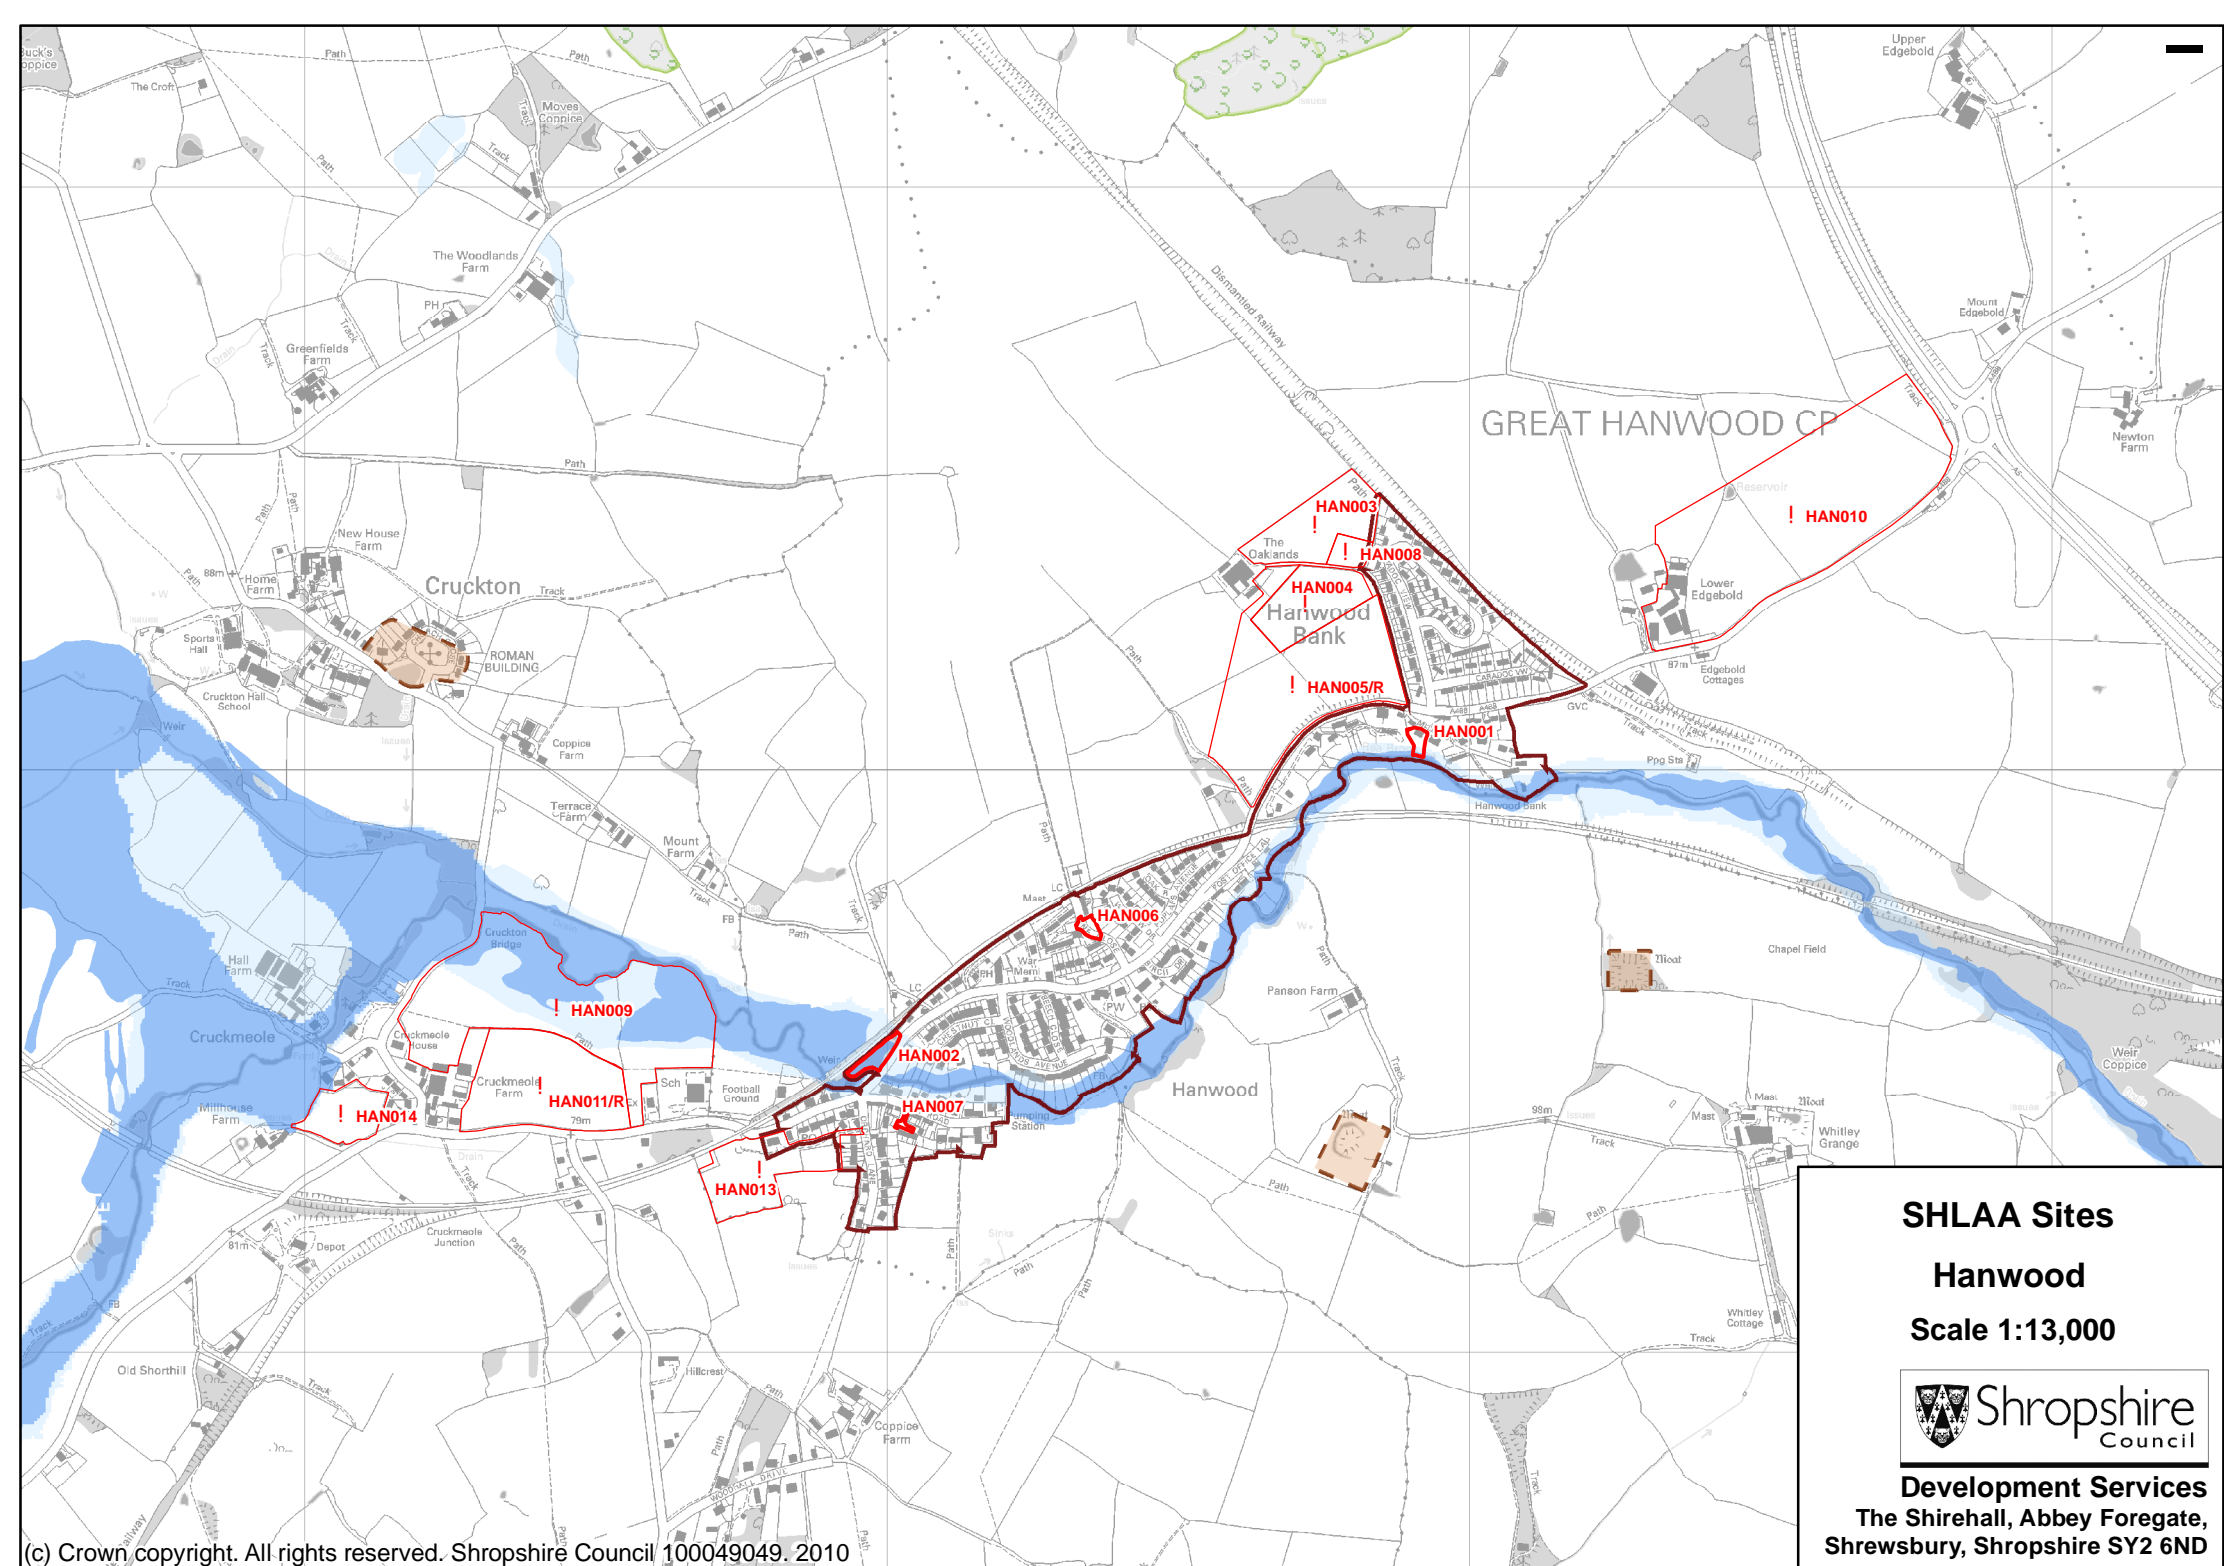

SHLAA Sites

Gobowen

Scale 1:9,000

Development Services
The Shirehall, Abbey Foregate,
Shrewsbury, Shropshire SY2 6ND

SHLAA Sites
Hadnall
Scale 1:8,000

Development Services
The Shirehall, Abbey Foregate,
Shrewsbury, Shropshire SY2 6ND

SHLAA Sites

Hanwood

Scale 1:13,000

Development Services

**The Shirehall, Abbey Foregate,
Shrewsbury, Shropshire SY2 6ND**

SHLAA Sites

Highley

Scale 1:10,000

Development Services

**The Shirehall, Abbey Foregate,
Shrewsbury, Shropshire SY2 6ND**

SHLAA Sites
Hinstock
Scale 1:9,000

Development Services
 The Shirehall, Abbey Foregate,
 Shrewsbury, Shropshire SY2 6ND