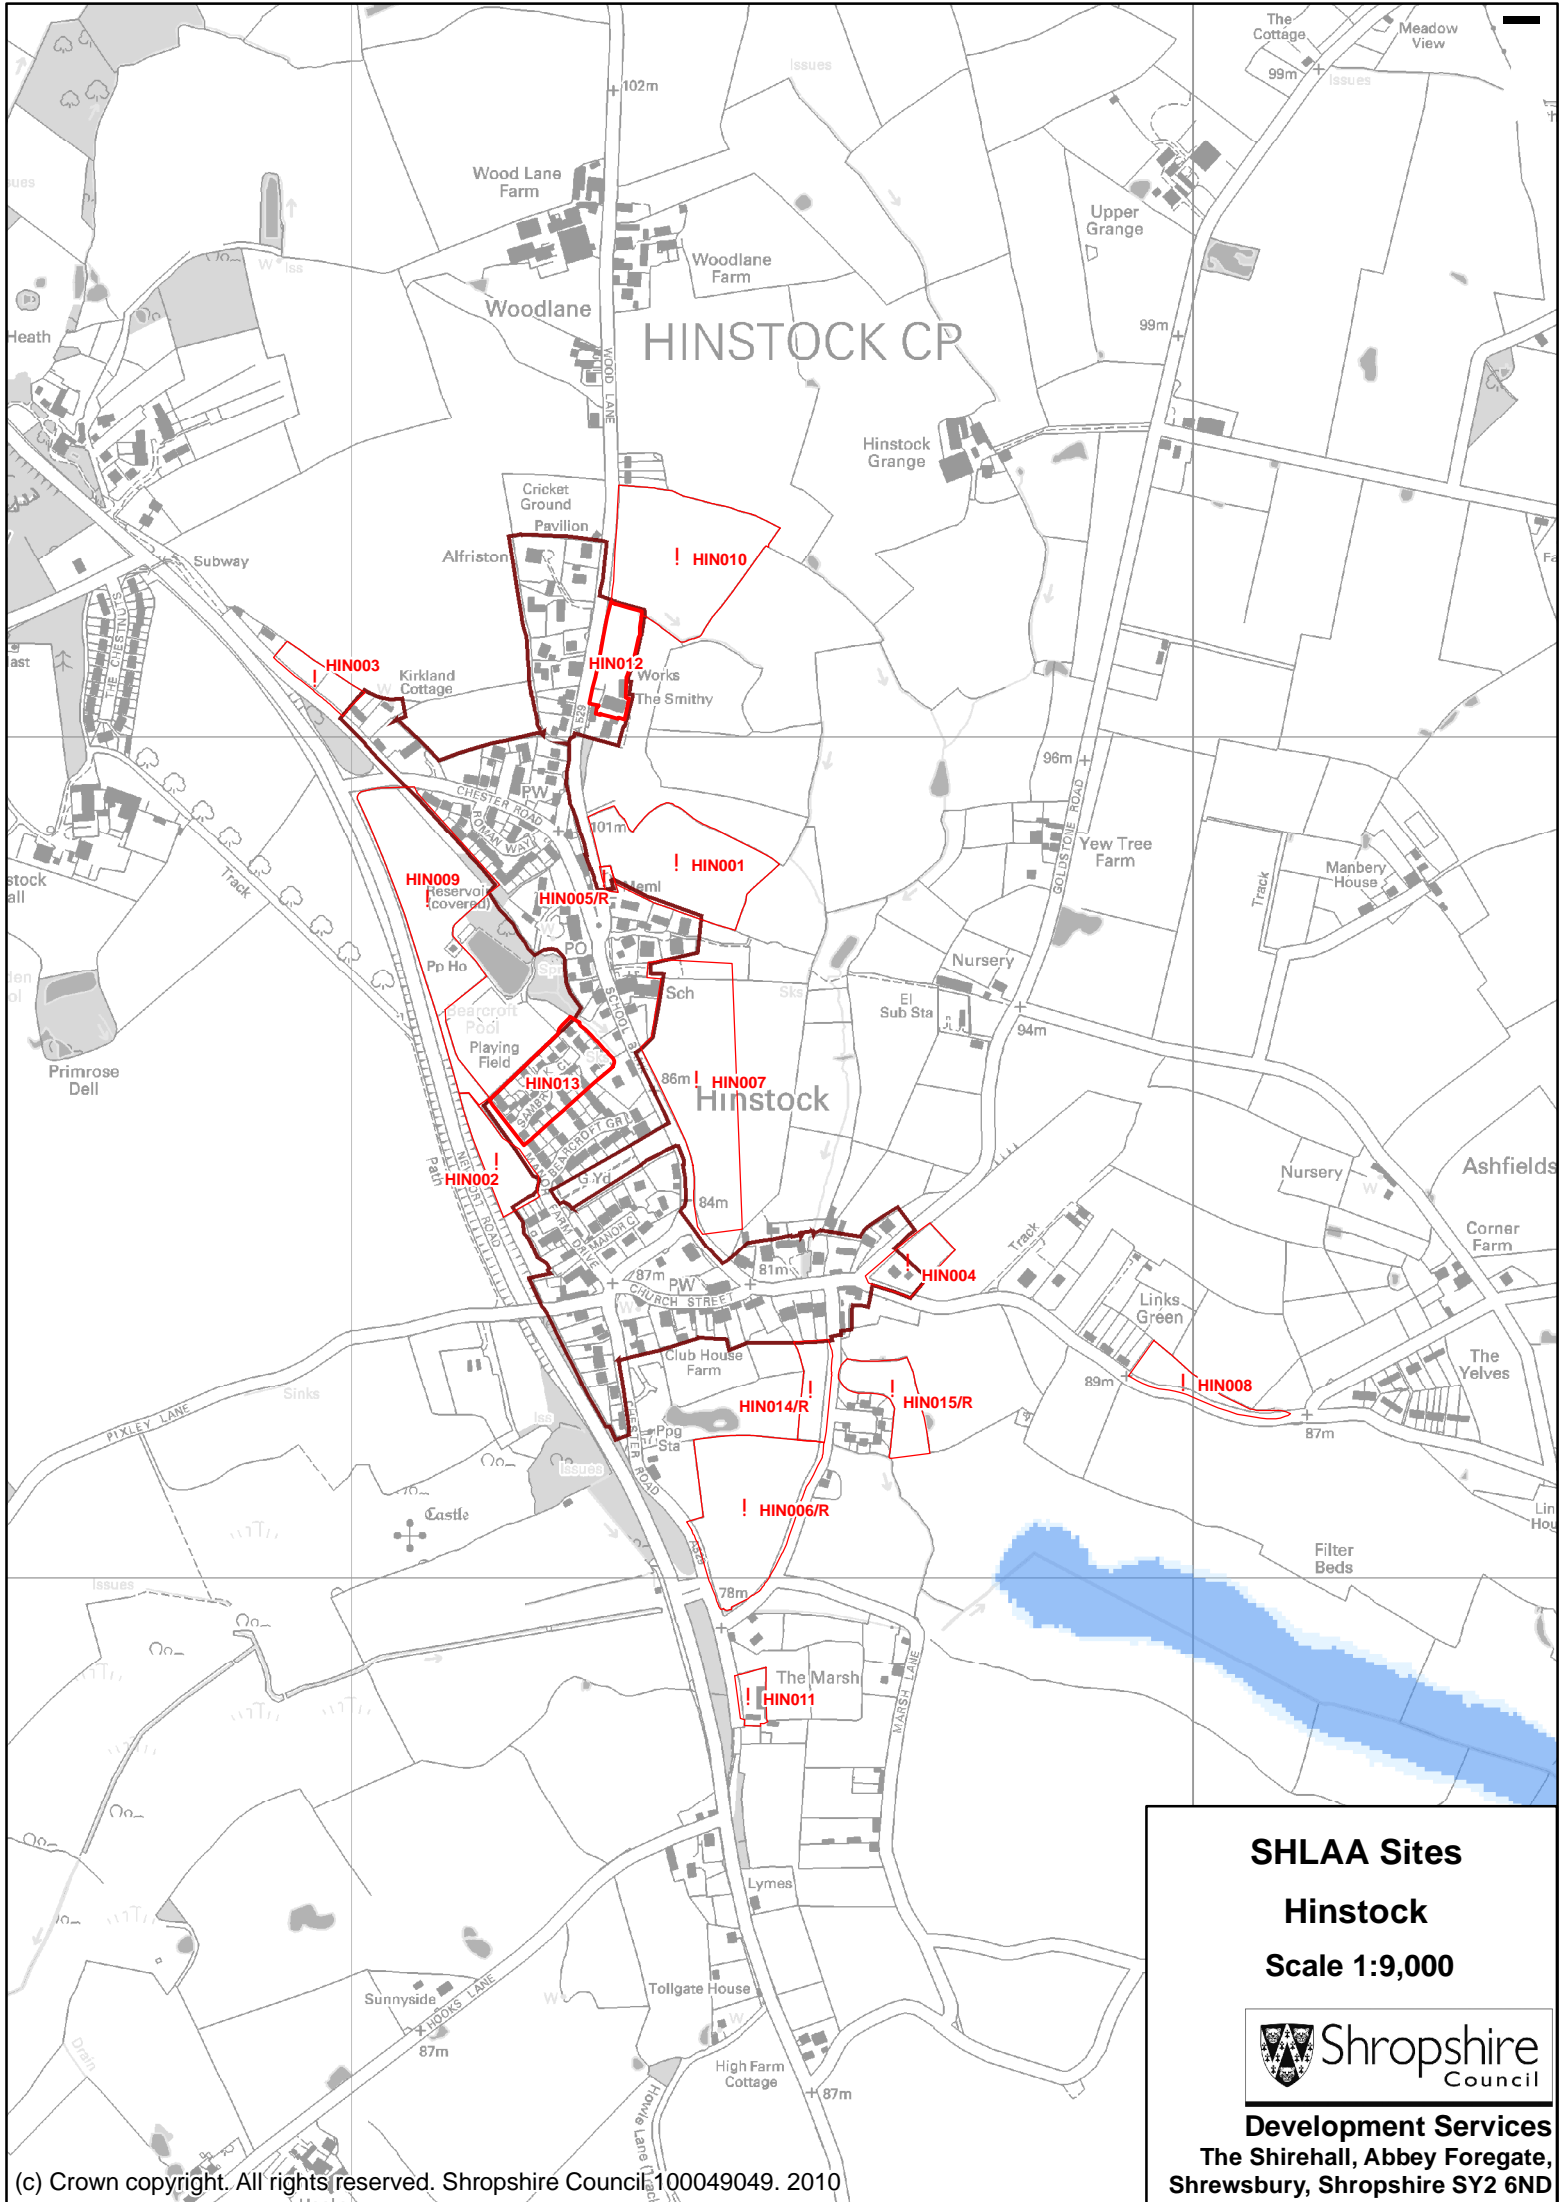

SHLAA Sites

Hanwood

Scale 1:13,000

Development Services

**The Shirehall, Abbey Foregate,
Shrewsbury, Shropshire SY2 6ND**

SHLAA Sites

Highley

Scale 1:10,000

Development Services

**The Shirehall, Abbey Foregate,
Shrewsbury, Shropshire SY2 6ND**

SHLAA Sites
Hinstock
Scale 1:9,000

Development Services
 The Shirehall, Abbey Foregate,
 Shrewsbury, Shropshire SY2 6ND

SHLAA Sites

Hodnet

Scale 1:7,000

Development Services

The Shirehall, Abbey Foregate,
Shrewsbury, Shropshire SY2 6ND

SHLAA Sites

Kinnerley

Scale 1:6,000