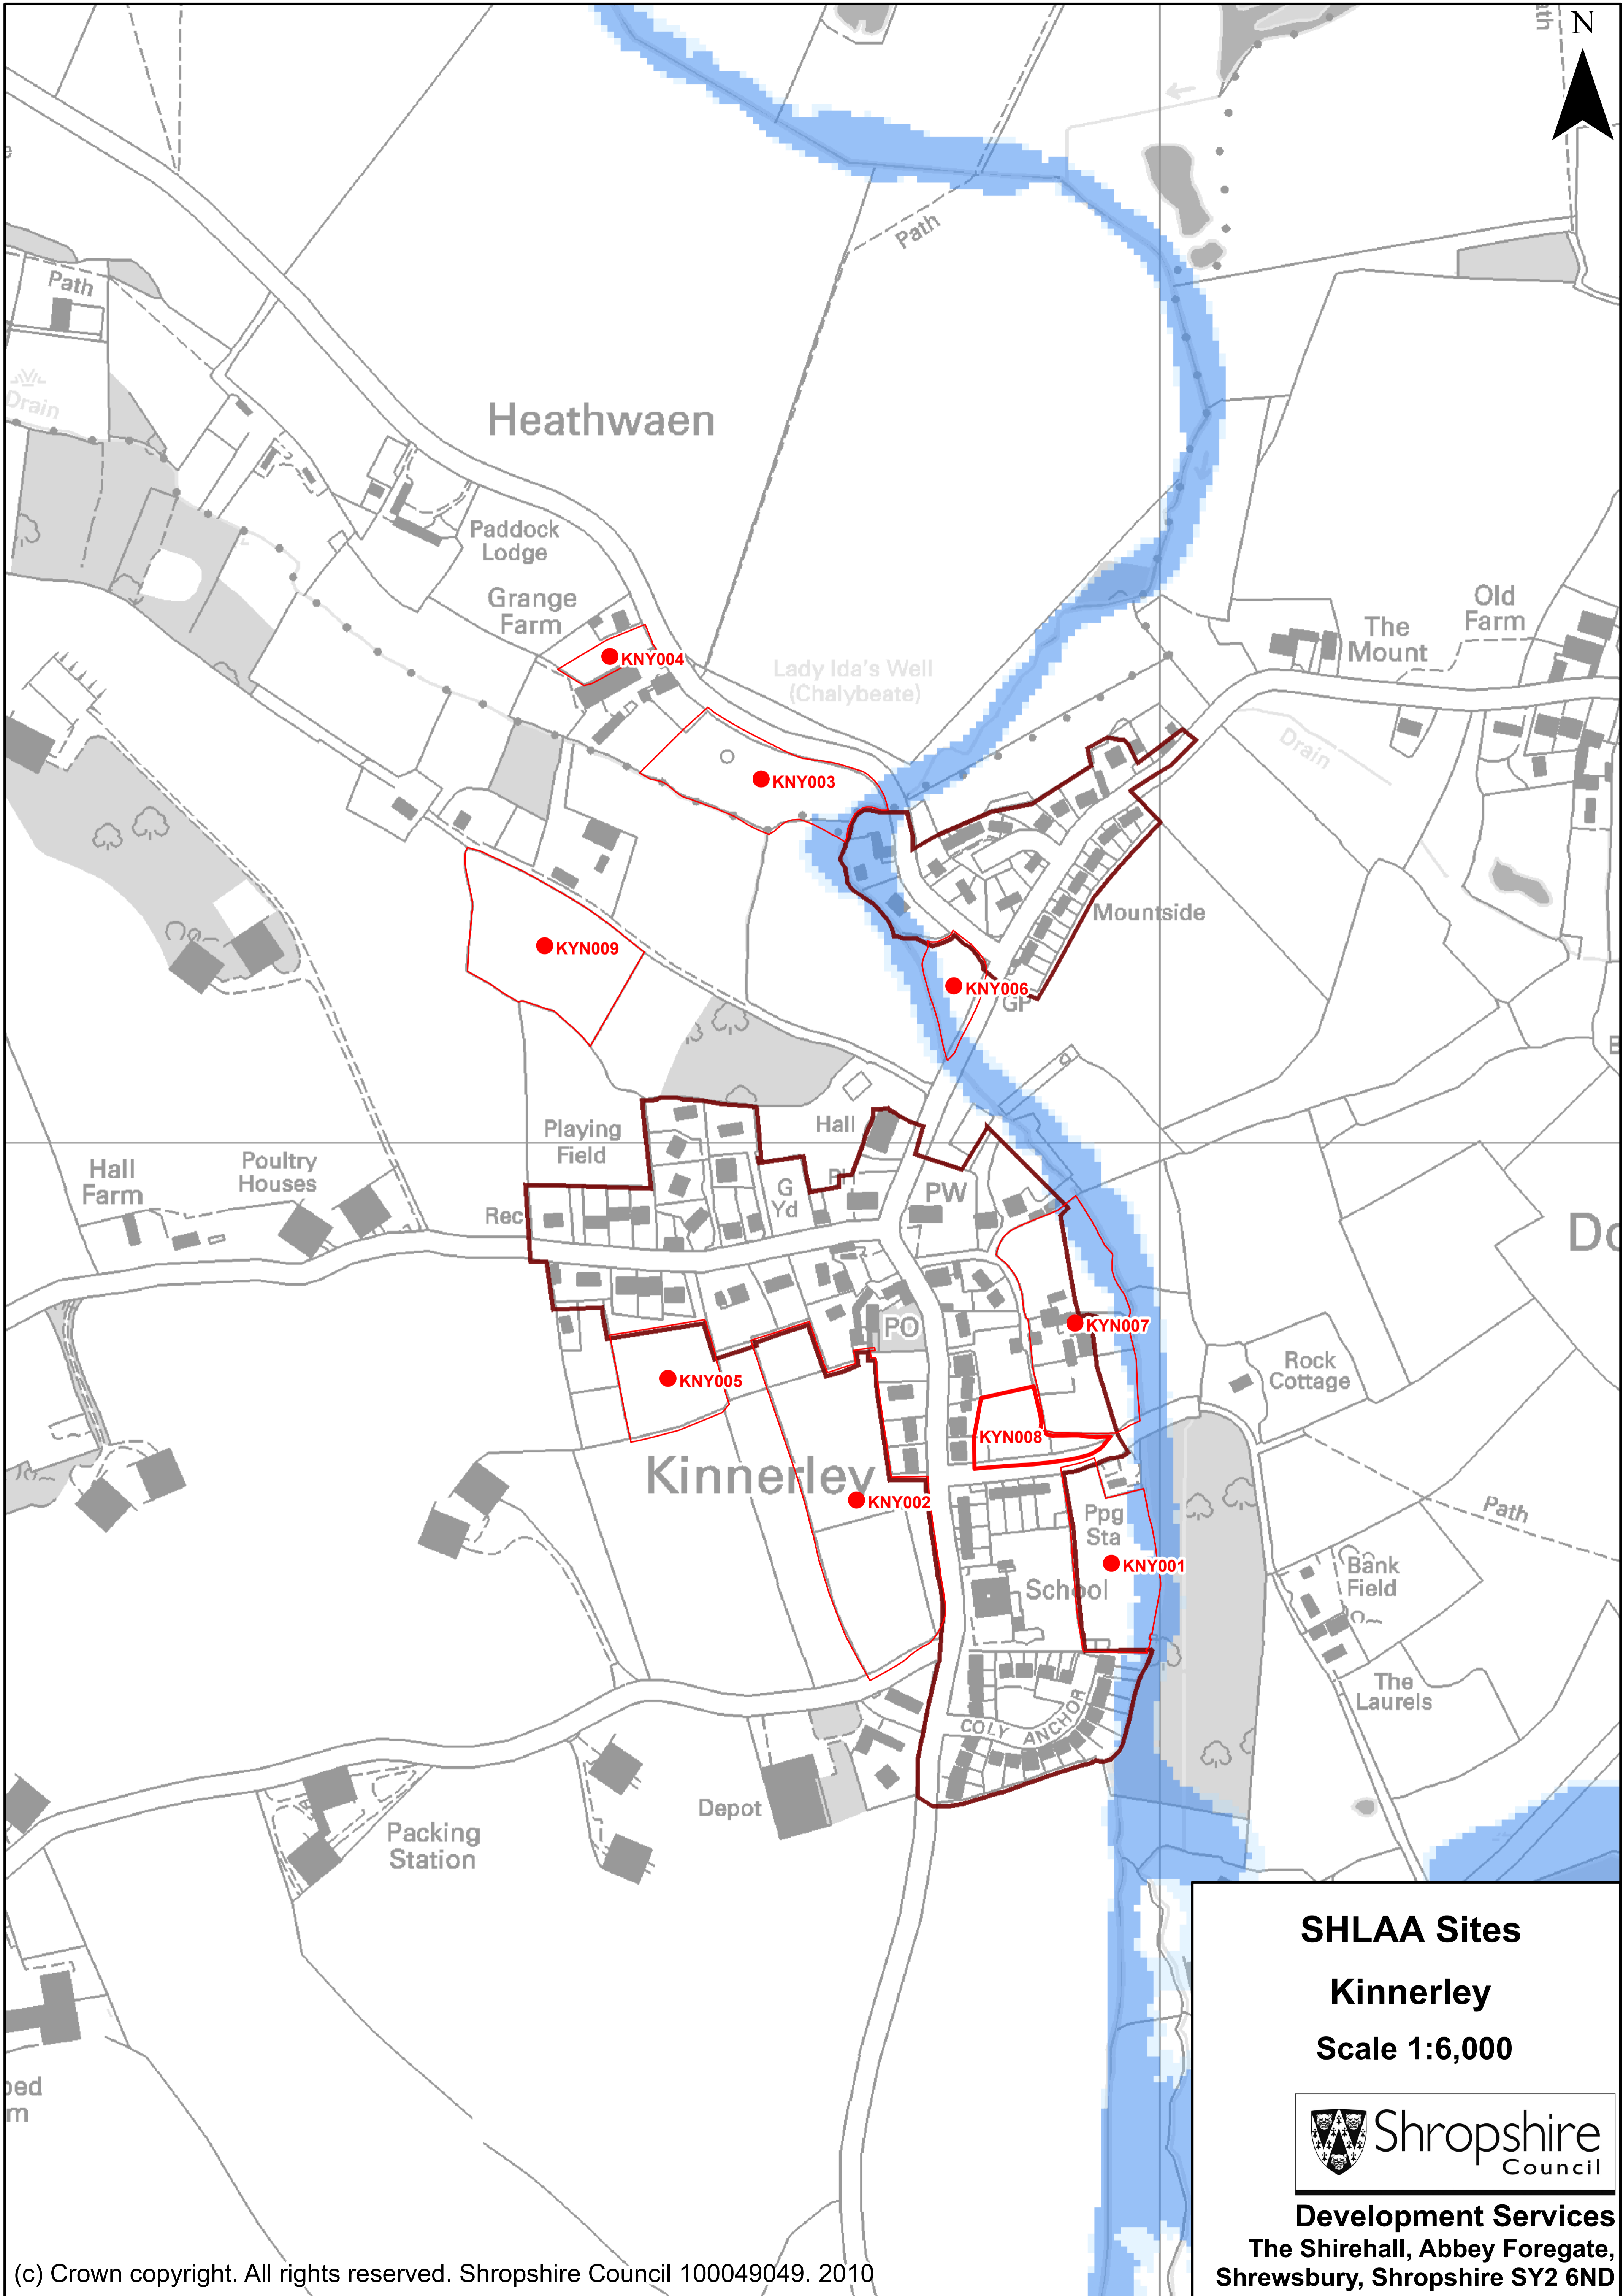

SHLAA Sites

Hodnet

Scale 1:7,000

Development Services

The Shirehall, Abbey Foregate,
Shrewsbury, Shropshire SY2 6ND

SHLAA Sites

Kinnerley

Scale 1:6,000