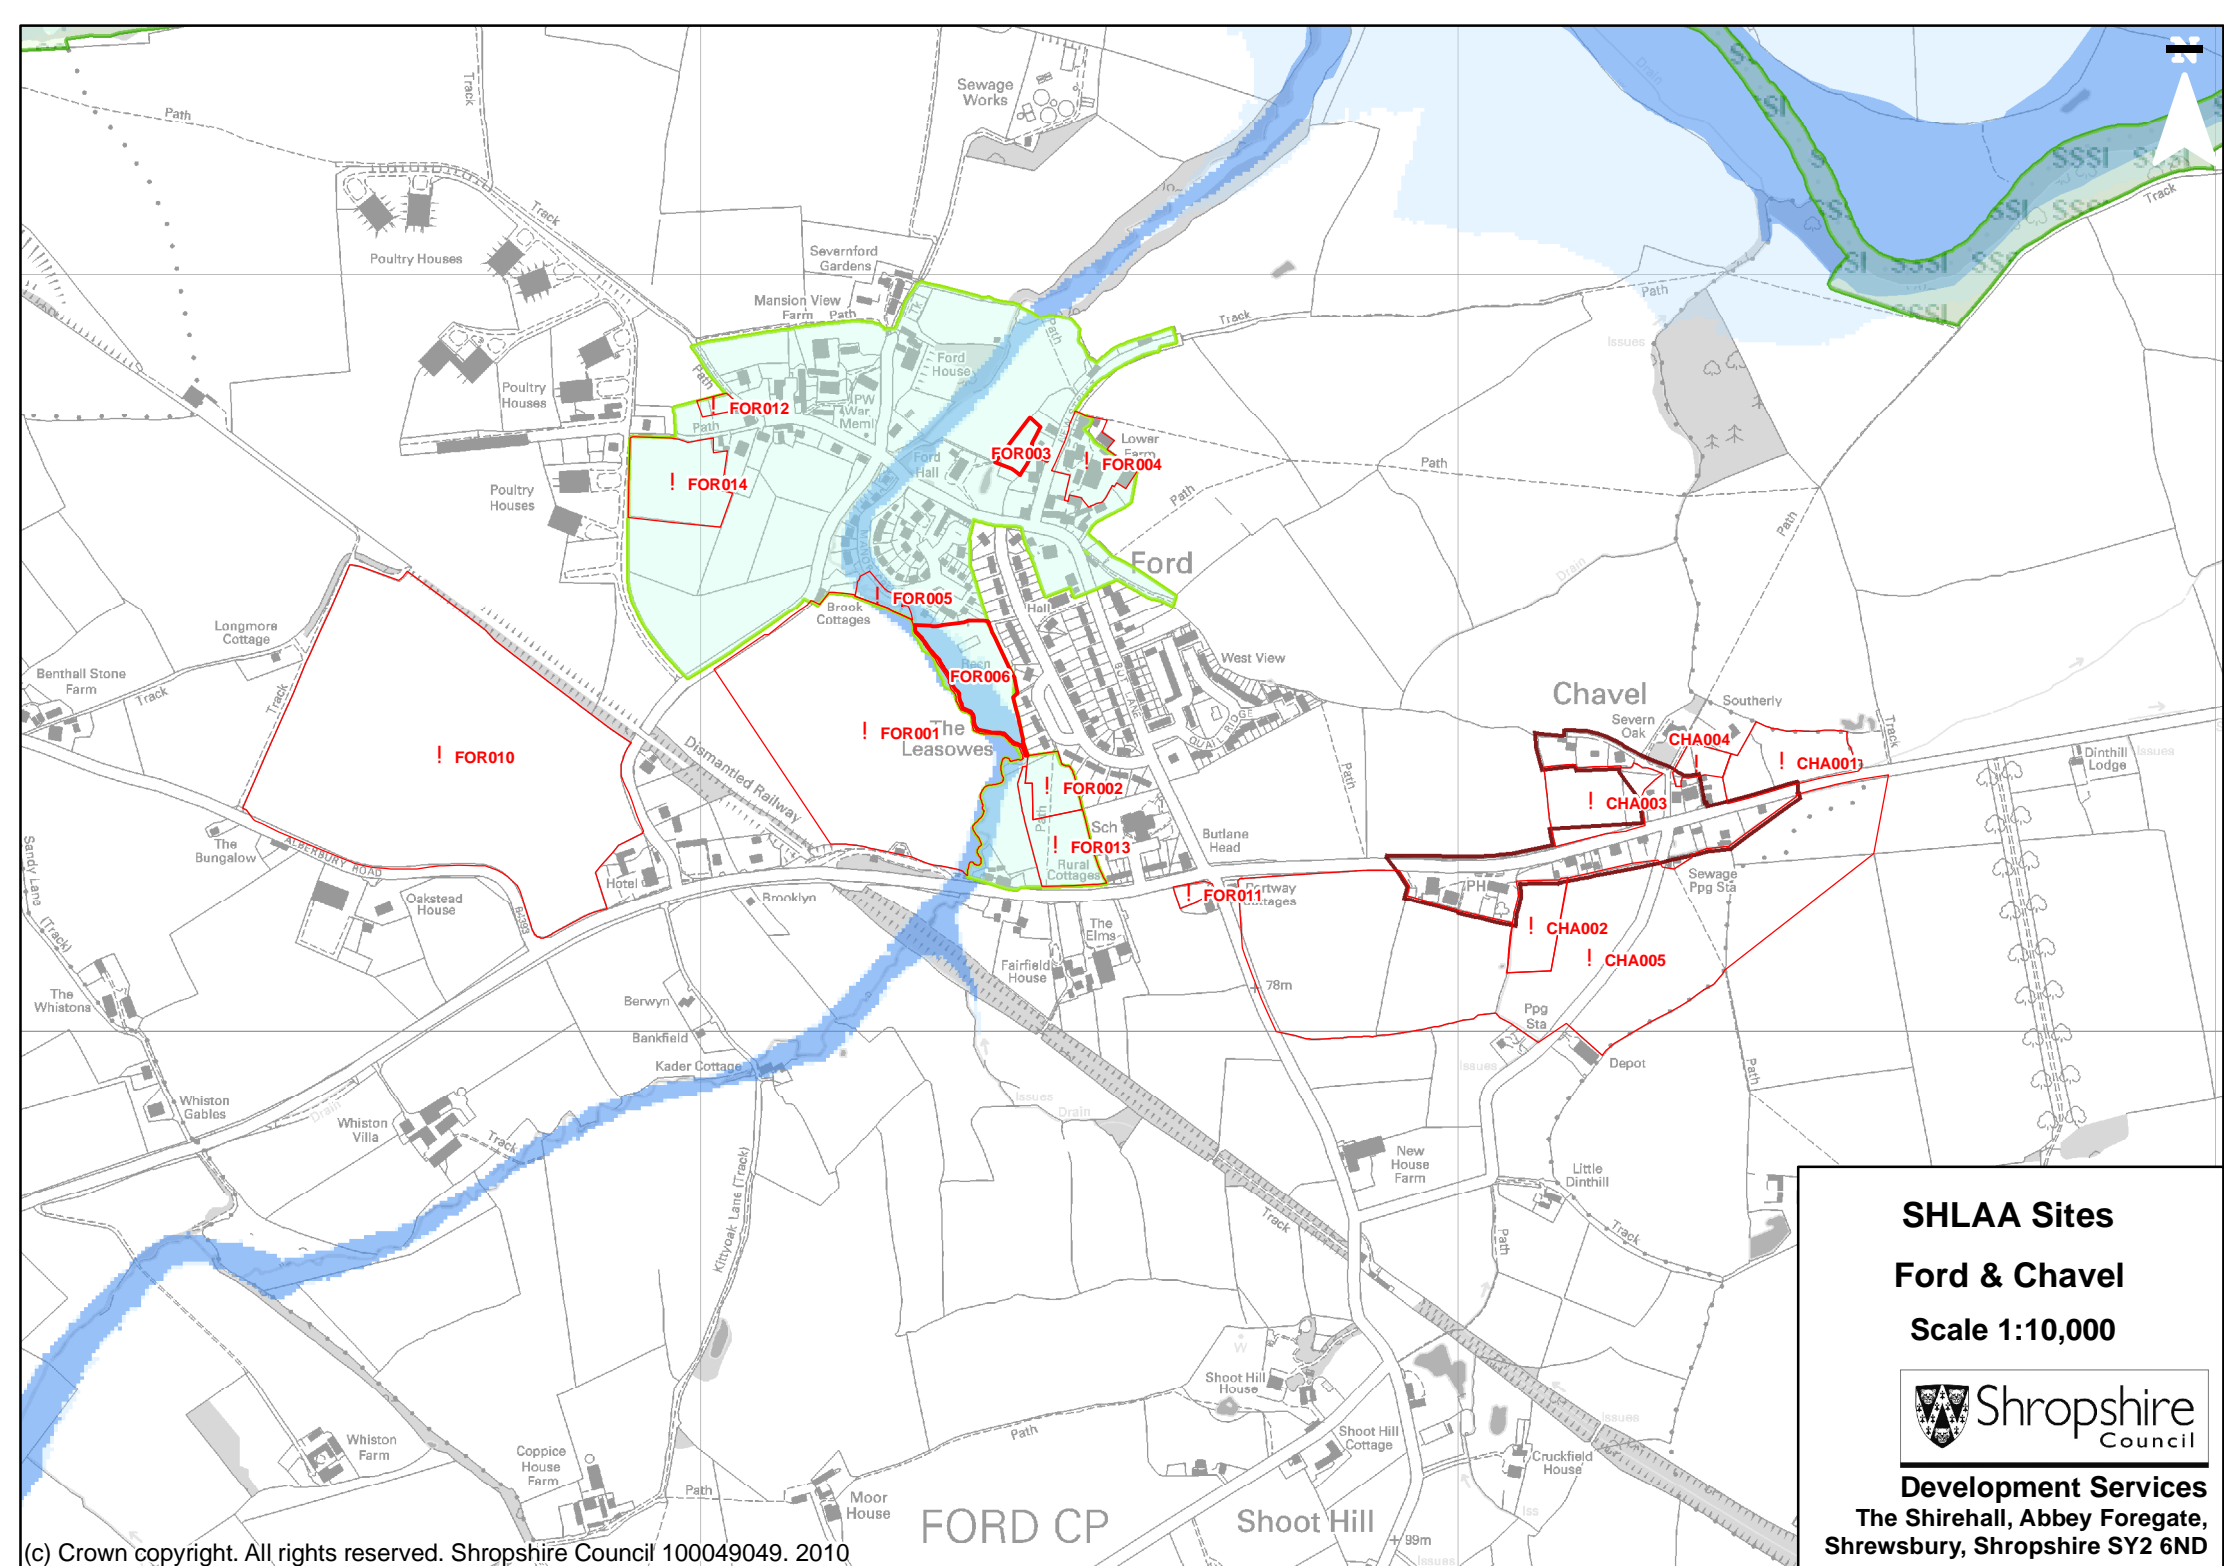

SHLAA Sites

Ellesmere

Scale 1:11,000

Development Services

**The Shirehall, Abbey Foregate,
Shrewsbury, Shropshire SY2 6ND**

SHLAA Sites
Ford & Chavel
 Scale 1:10,000

Development Services
 The Shirehall, Abbey Foregate,
 Shrewsbury, Shropshire SY2 6ND

SHLAA Sites

Gobowen

Scale 1:9,000

Development Services
The Shirehall, Abbey Foregate,
Shrewsbury, Shropshire SY2 6ND

SHLAA Sites
Hadnall
Scale 1:8,000

Development Services
The Shirehall, Abbey Foregate,
Shrewsbury, Shropshire SY2 6ND

SHLAA Sites

Hanwood

Scale 1:13,000

Development Services

**The Shirehall, Abbey Foregate,
Shrewsbury, Shropshire SY2 6ND**

SHLAA Sites

Highley

Scale 1:10,000