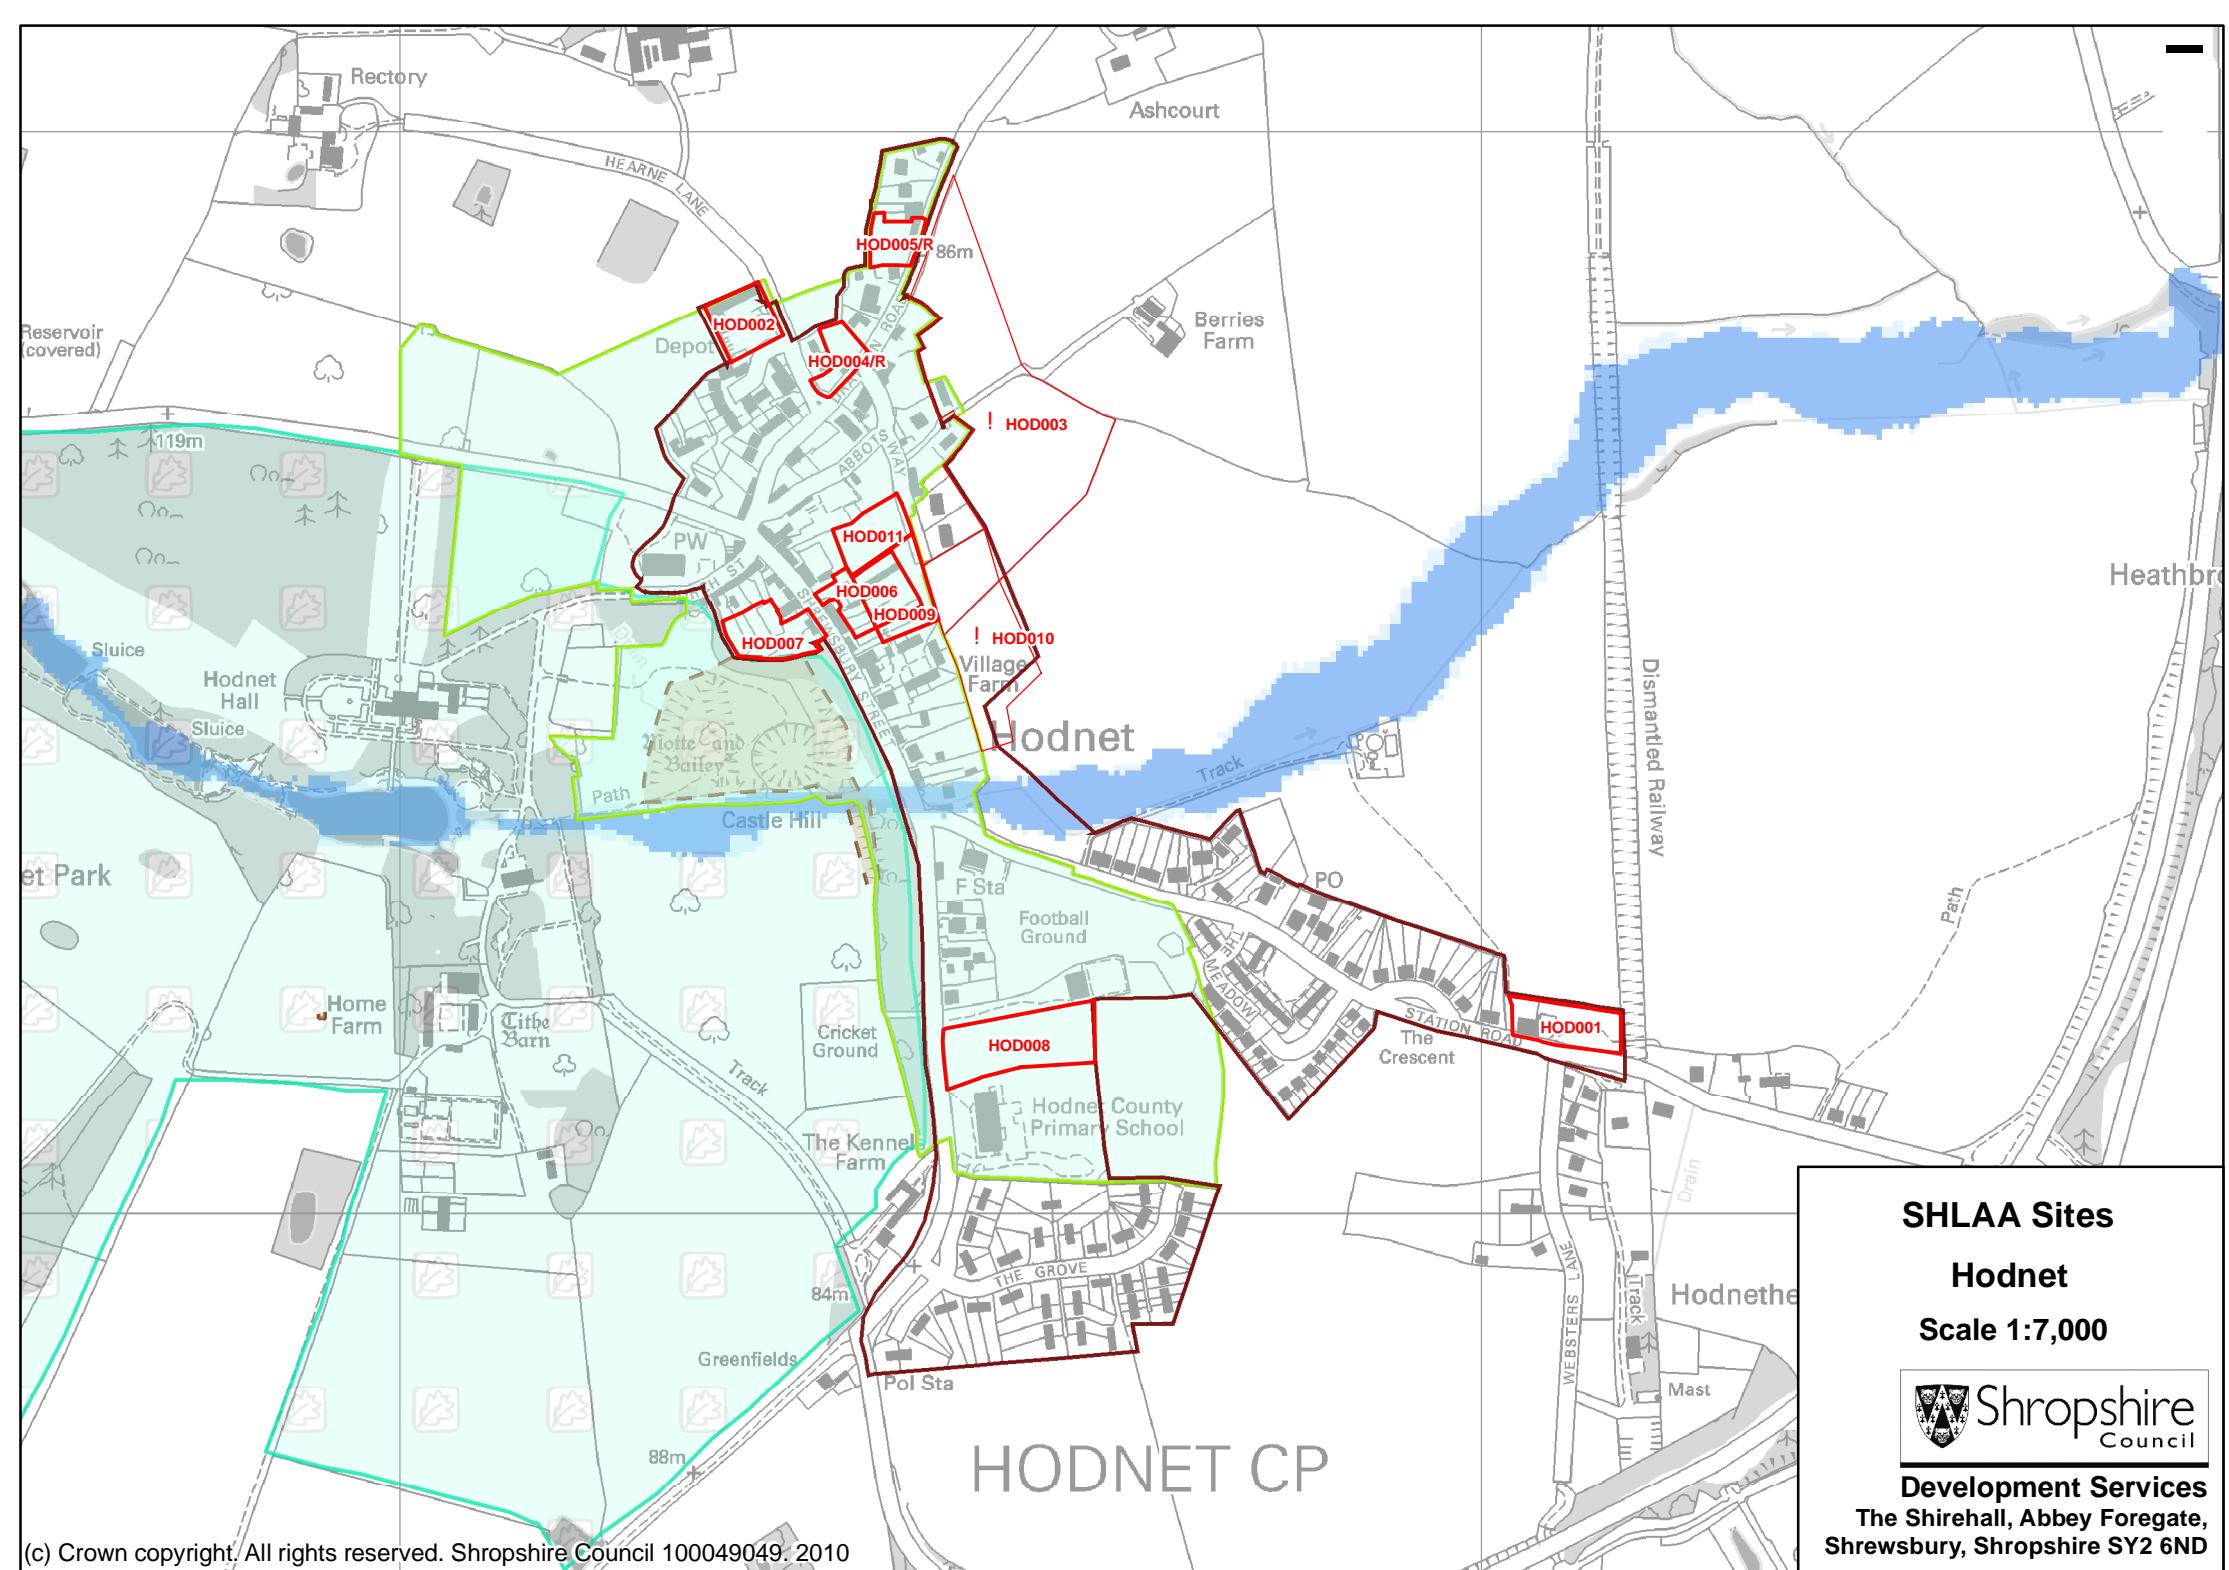

Development Services

**The Shirehall, Abbey Foregate,
Shrewsbury, Shropshire SY2 6ND**

SHLAA Sites
Hinstock
Scale 1:9,000

Development Services
 The Shirehall, Abbey Foregate,
 Shrewsbury, Shropshire SY2 6ND

SHLAA Sites

Hodnet

Scale 1:7,000

Development Services

The Shirehall, Abbey Foregate,
Shrewsbury, Shropshire SY2 6ND

SHLAA Sites

Kinnerley

Scale 1:6,000