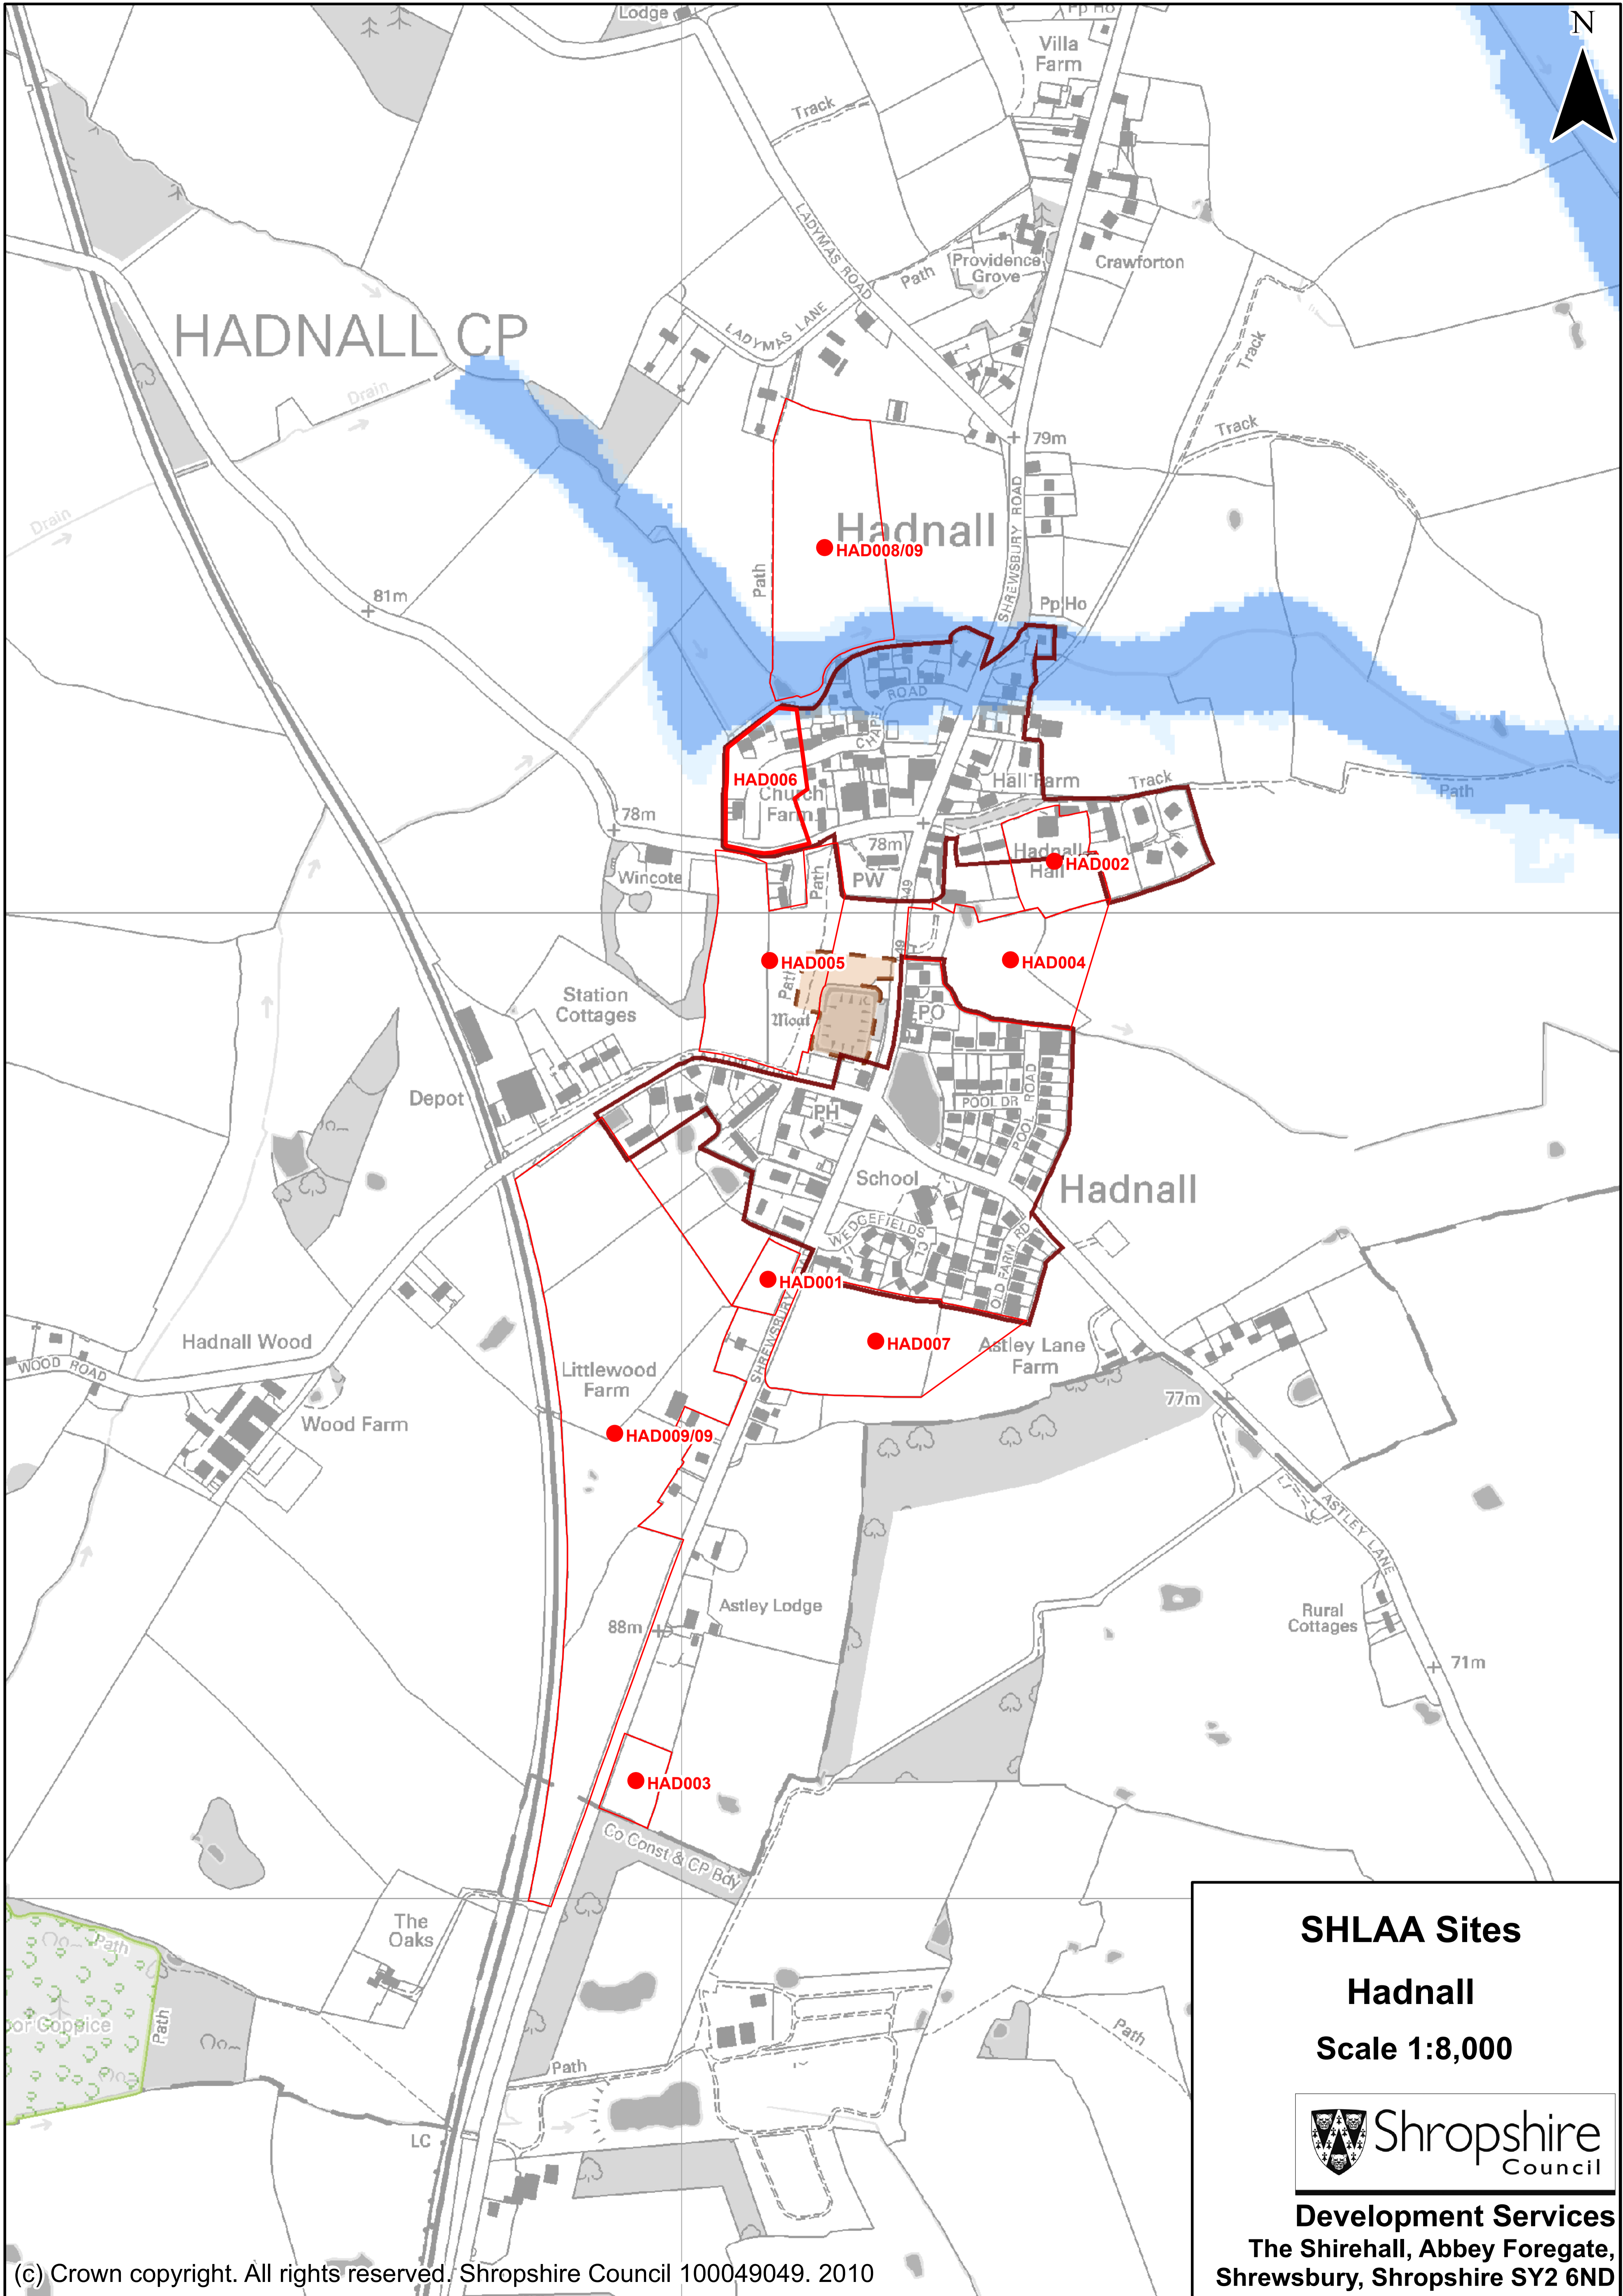

SHLAA Sites

Ellesmere

Scale 1:11,000

Development Services

**The Shirehall, Abbey Foregate,
Shrewsbury, Shropshire SY2 6ND**

SHLAA Sites
Ford & Chavel
 Scale 1:10,000

Development Services
 The Shirehall, Abbey Foregate,
 Shrewsbury, Shropshire SY2 6ND

SHLAA Sites

Gobowen

Scale 1:9,000

Development Services
The Shirehall, Abbey Foregate,
Shrewsbury, Shropshire SY2 6ND

SHLAA Sites
Hadnall
Scale 1:8,000

Development Services
The Shirehall, Abbey Foregate,
Shrewsbury, Shropshire SY2 6ND