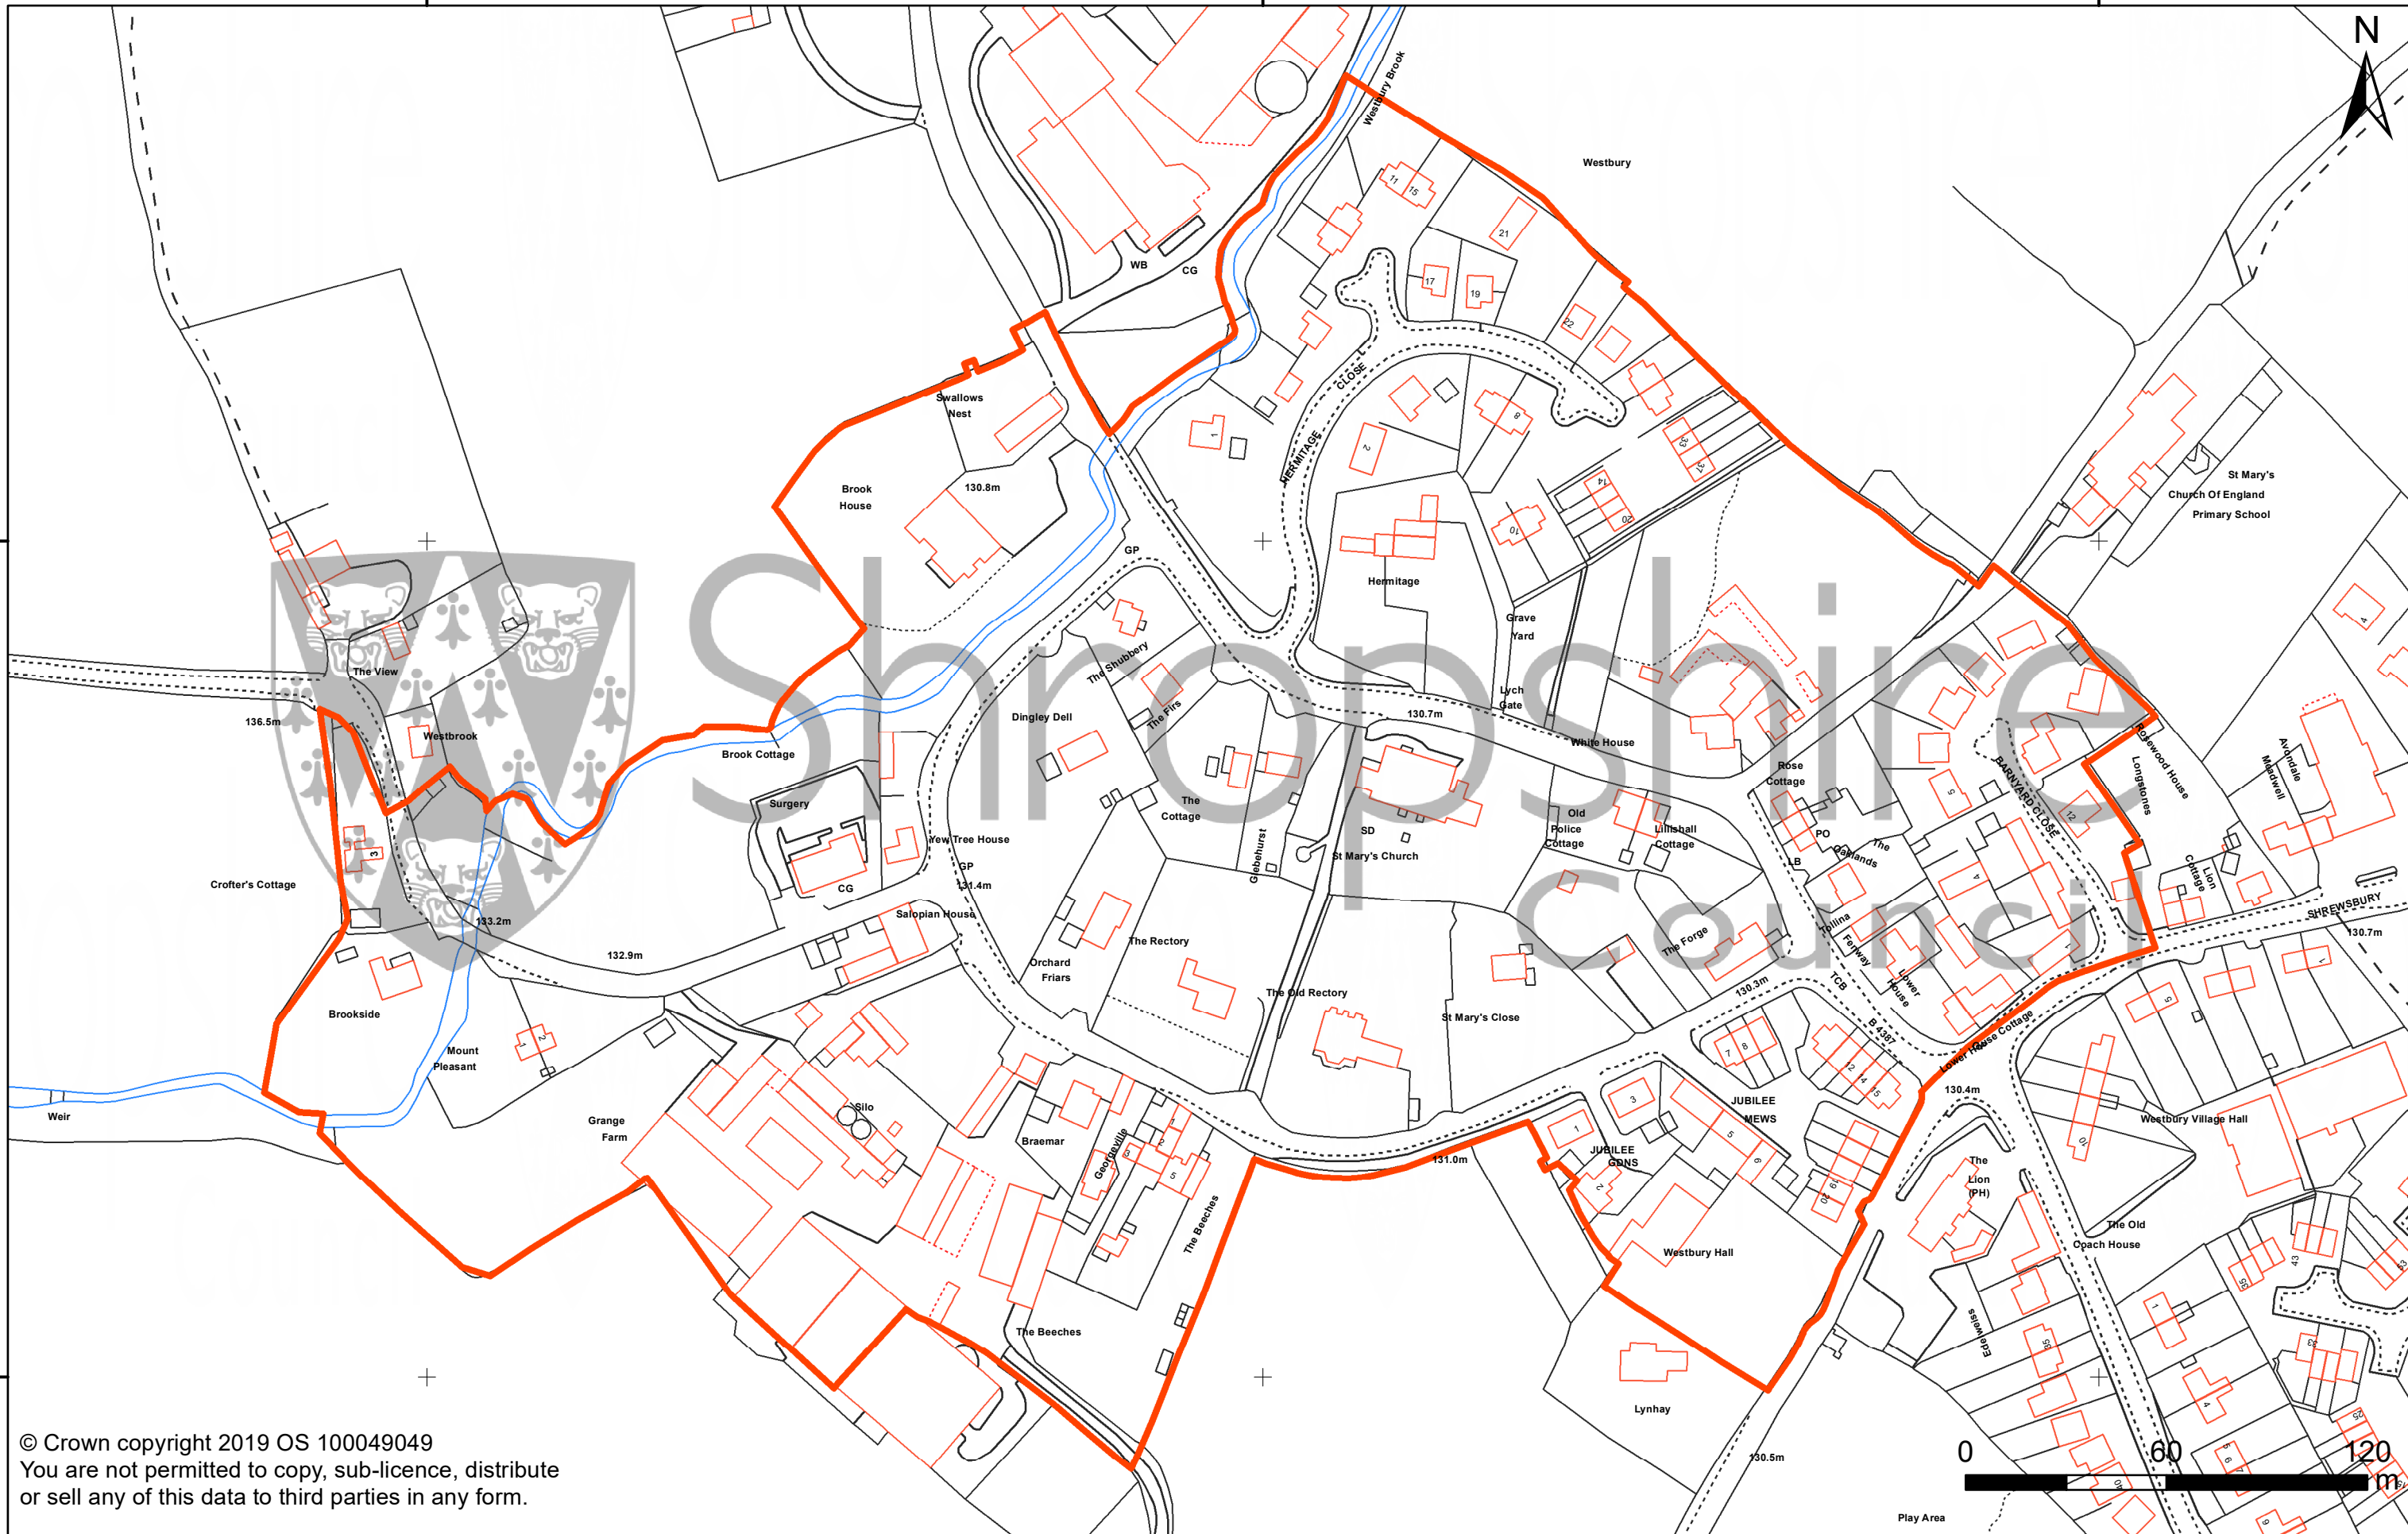

335250 000000

335500 000000

335750 000000

© Crown copyright 2019 OS 100049049  
You are not permitted to copy, sub-licence, distribute  
or sell any of this data to third parties in any form.

335250 000000

335500 000000

335750 000000

**WESTBURY CONSERVATION AREA**  
Designated: 21/06/1983  
Extended: 10/07/2006

Historic Environment Team  
Development Services  
The Shirehall, Abbey Foregate  
Shrewsbury, Shropshire, SY2 6ND