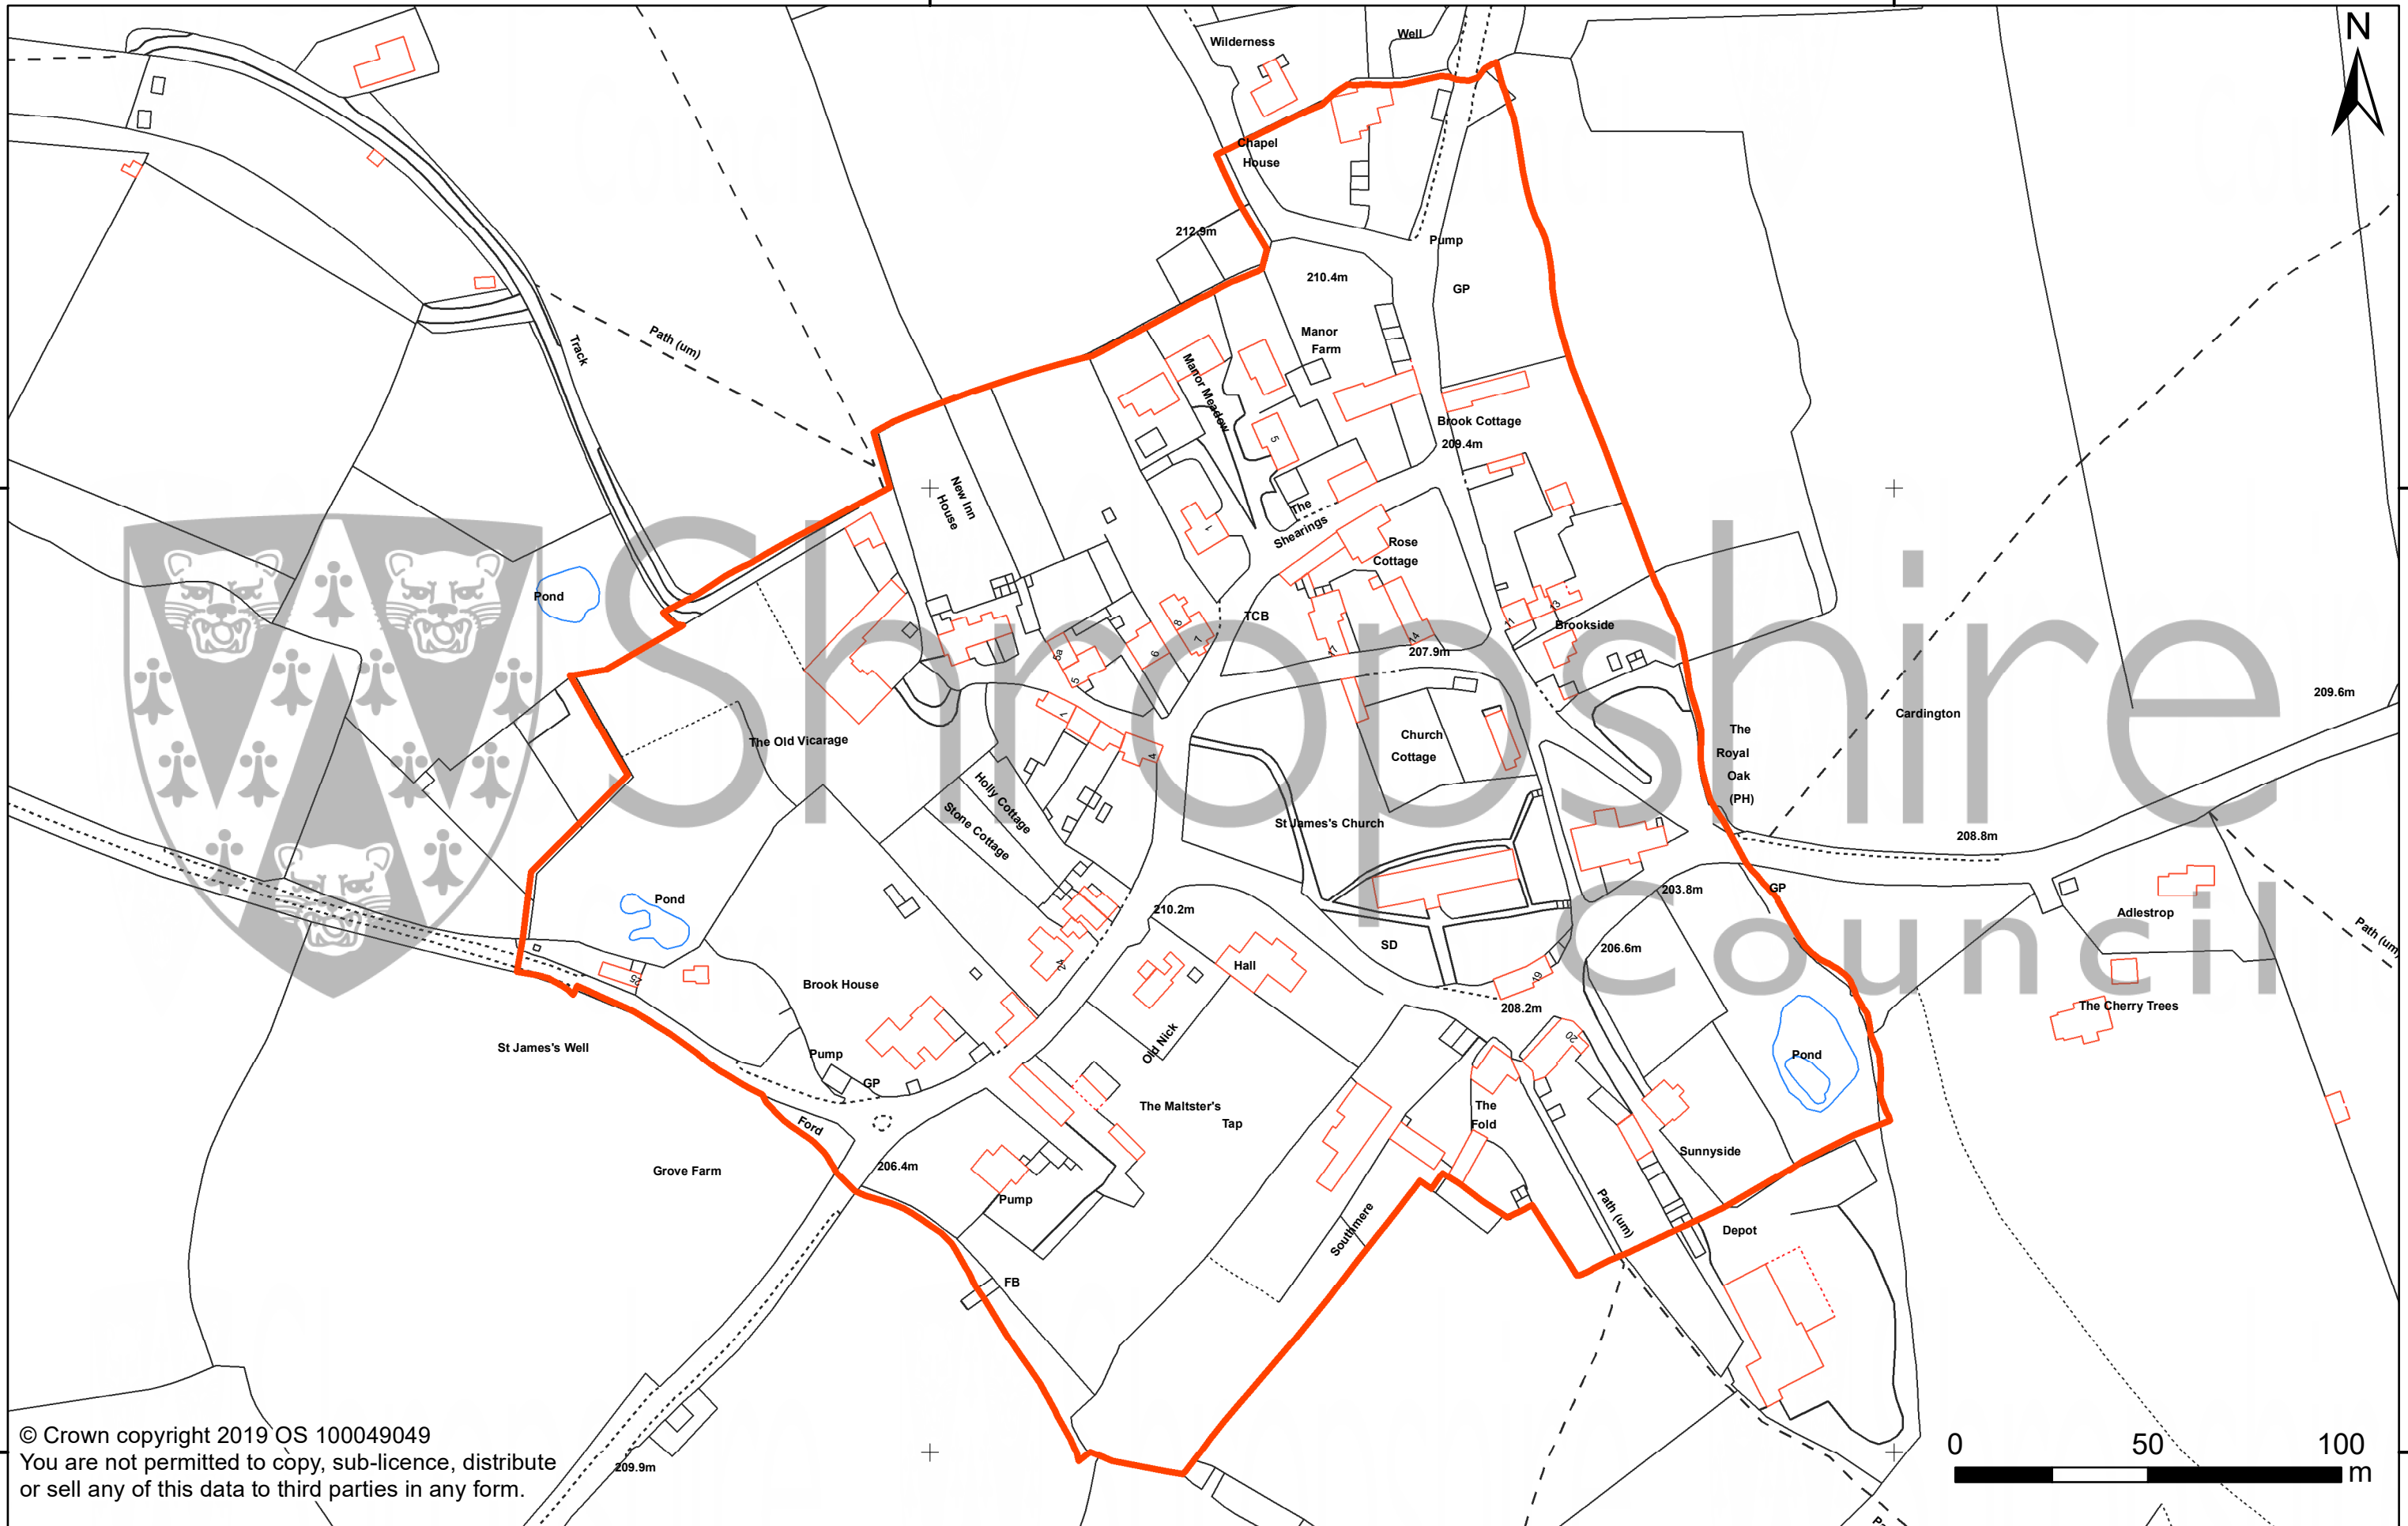

350500

350750

© Crown copyright 2019 OS 100049049
You are not permitted to copy, sub-licence, distribute
or sell any of this data to third parties in any form.

CARDINGTON CONSERVATION AREA

Designated: 15/02/1977

Historic Environment Team
Development Services

The Shirehall, Abbey Foregate
Shrewsbury, Shropshire, SY2 6ND