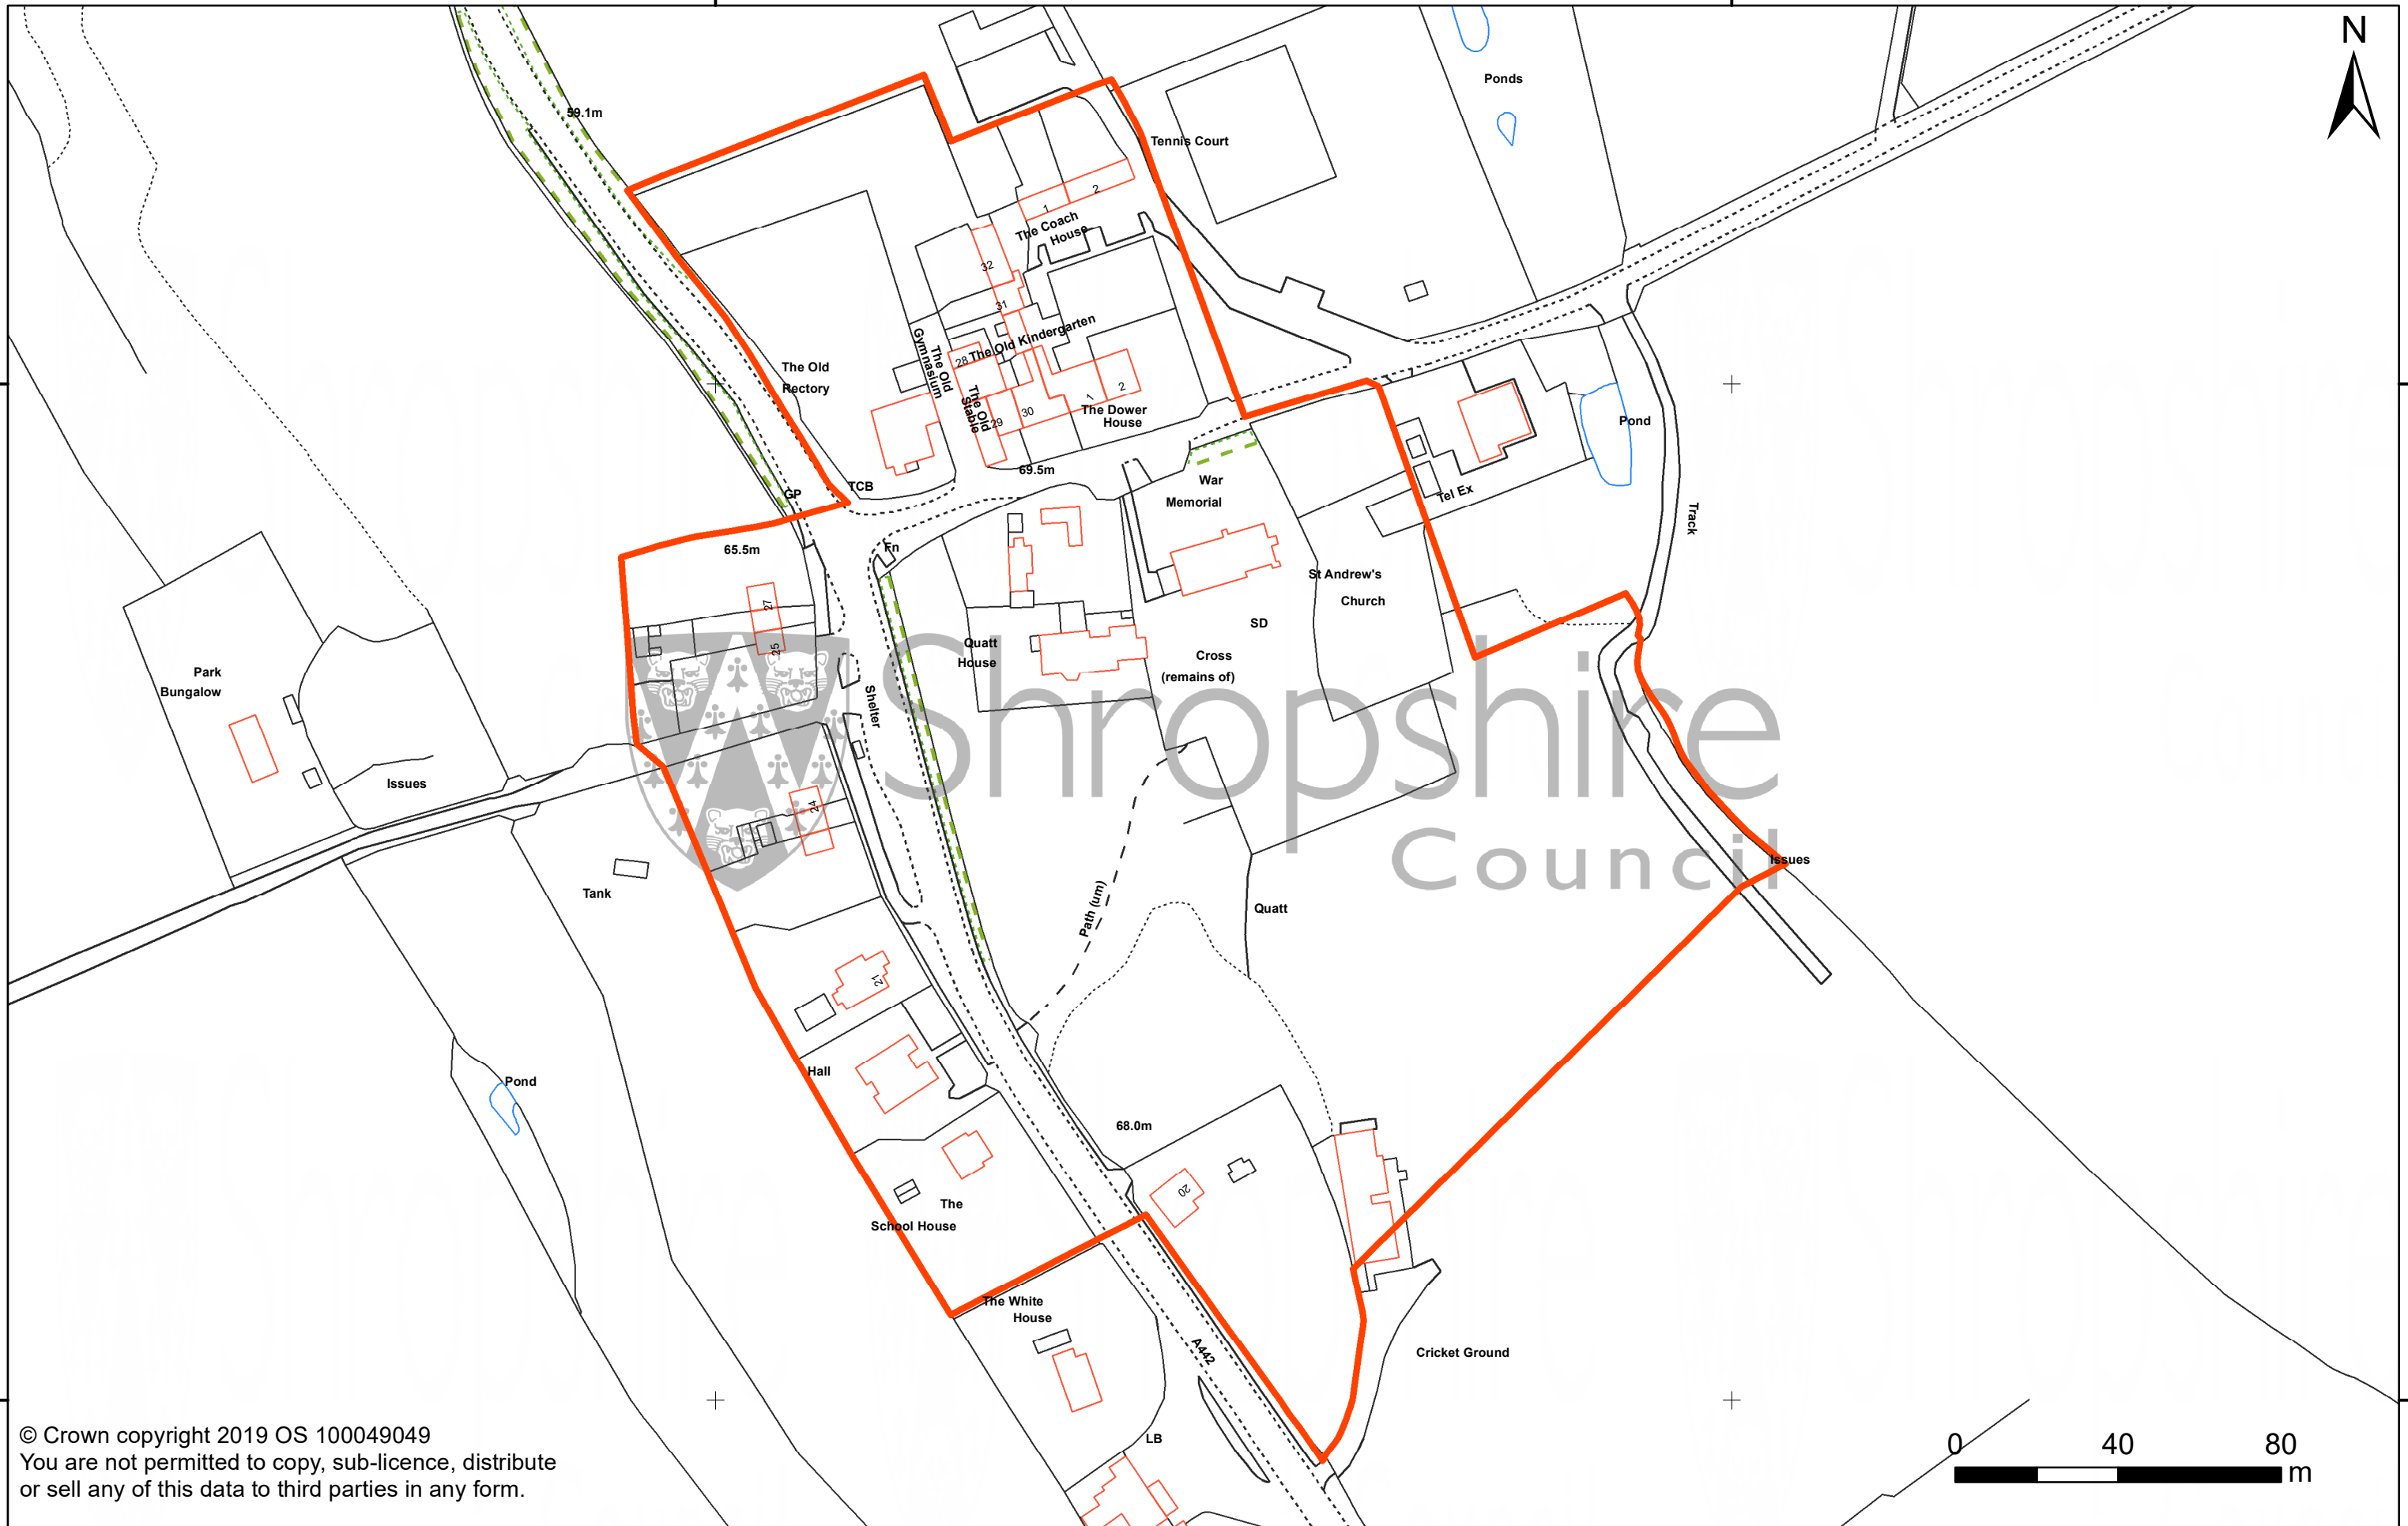

375500 000000

375750 000000

288250 000000

288250 000000

288000 000000

288000 000000

© Crown copyright 2019 OS 100049049
You are not permitted to copy, sub-licence, distribute
or sell any of this data to third parties in any form.

375500 000000

375750 000000

QUATT CONSERVATION AREA Designated: 09/03/1981

Historic Environment Team
Development Services

The Shirehall, Abbey Foregate
Shrewsbury, Shropshire, SY2 6ND