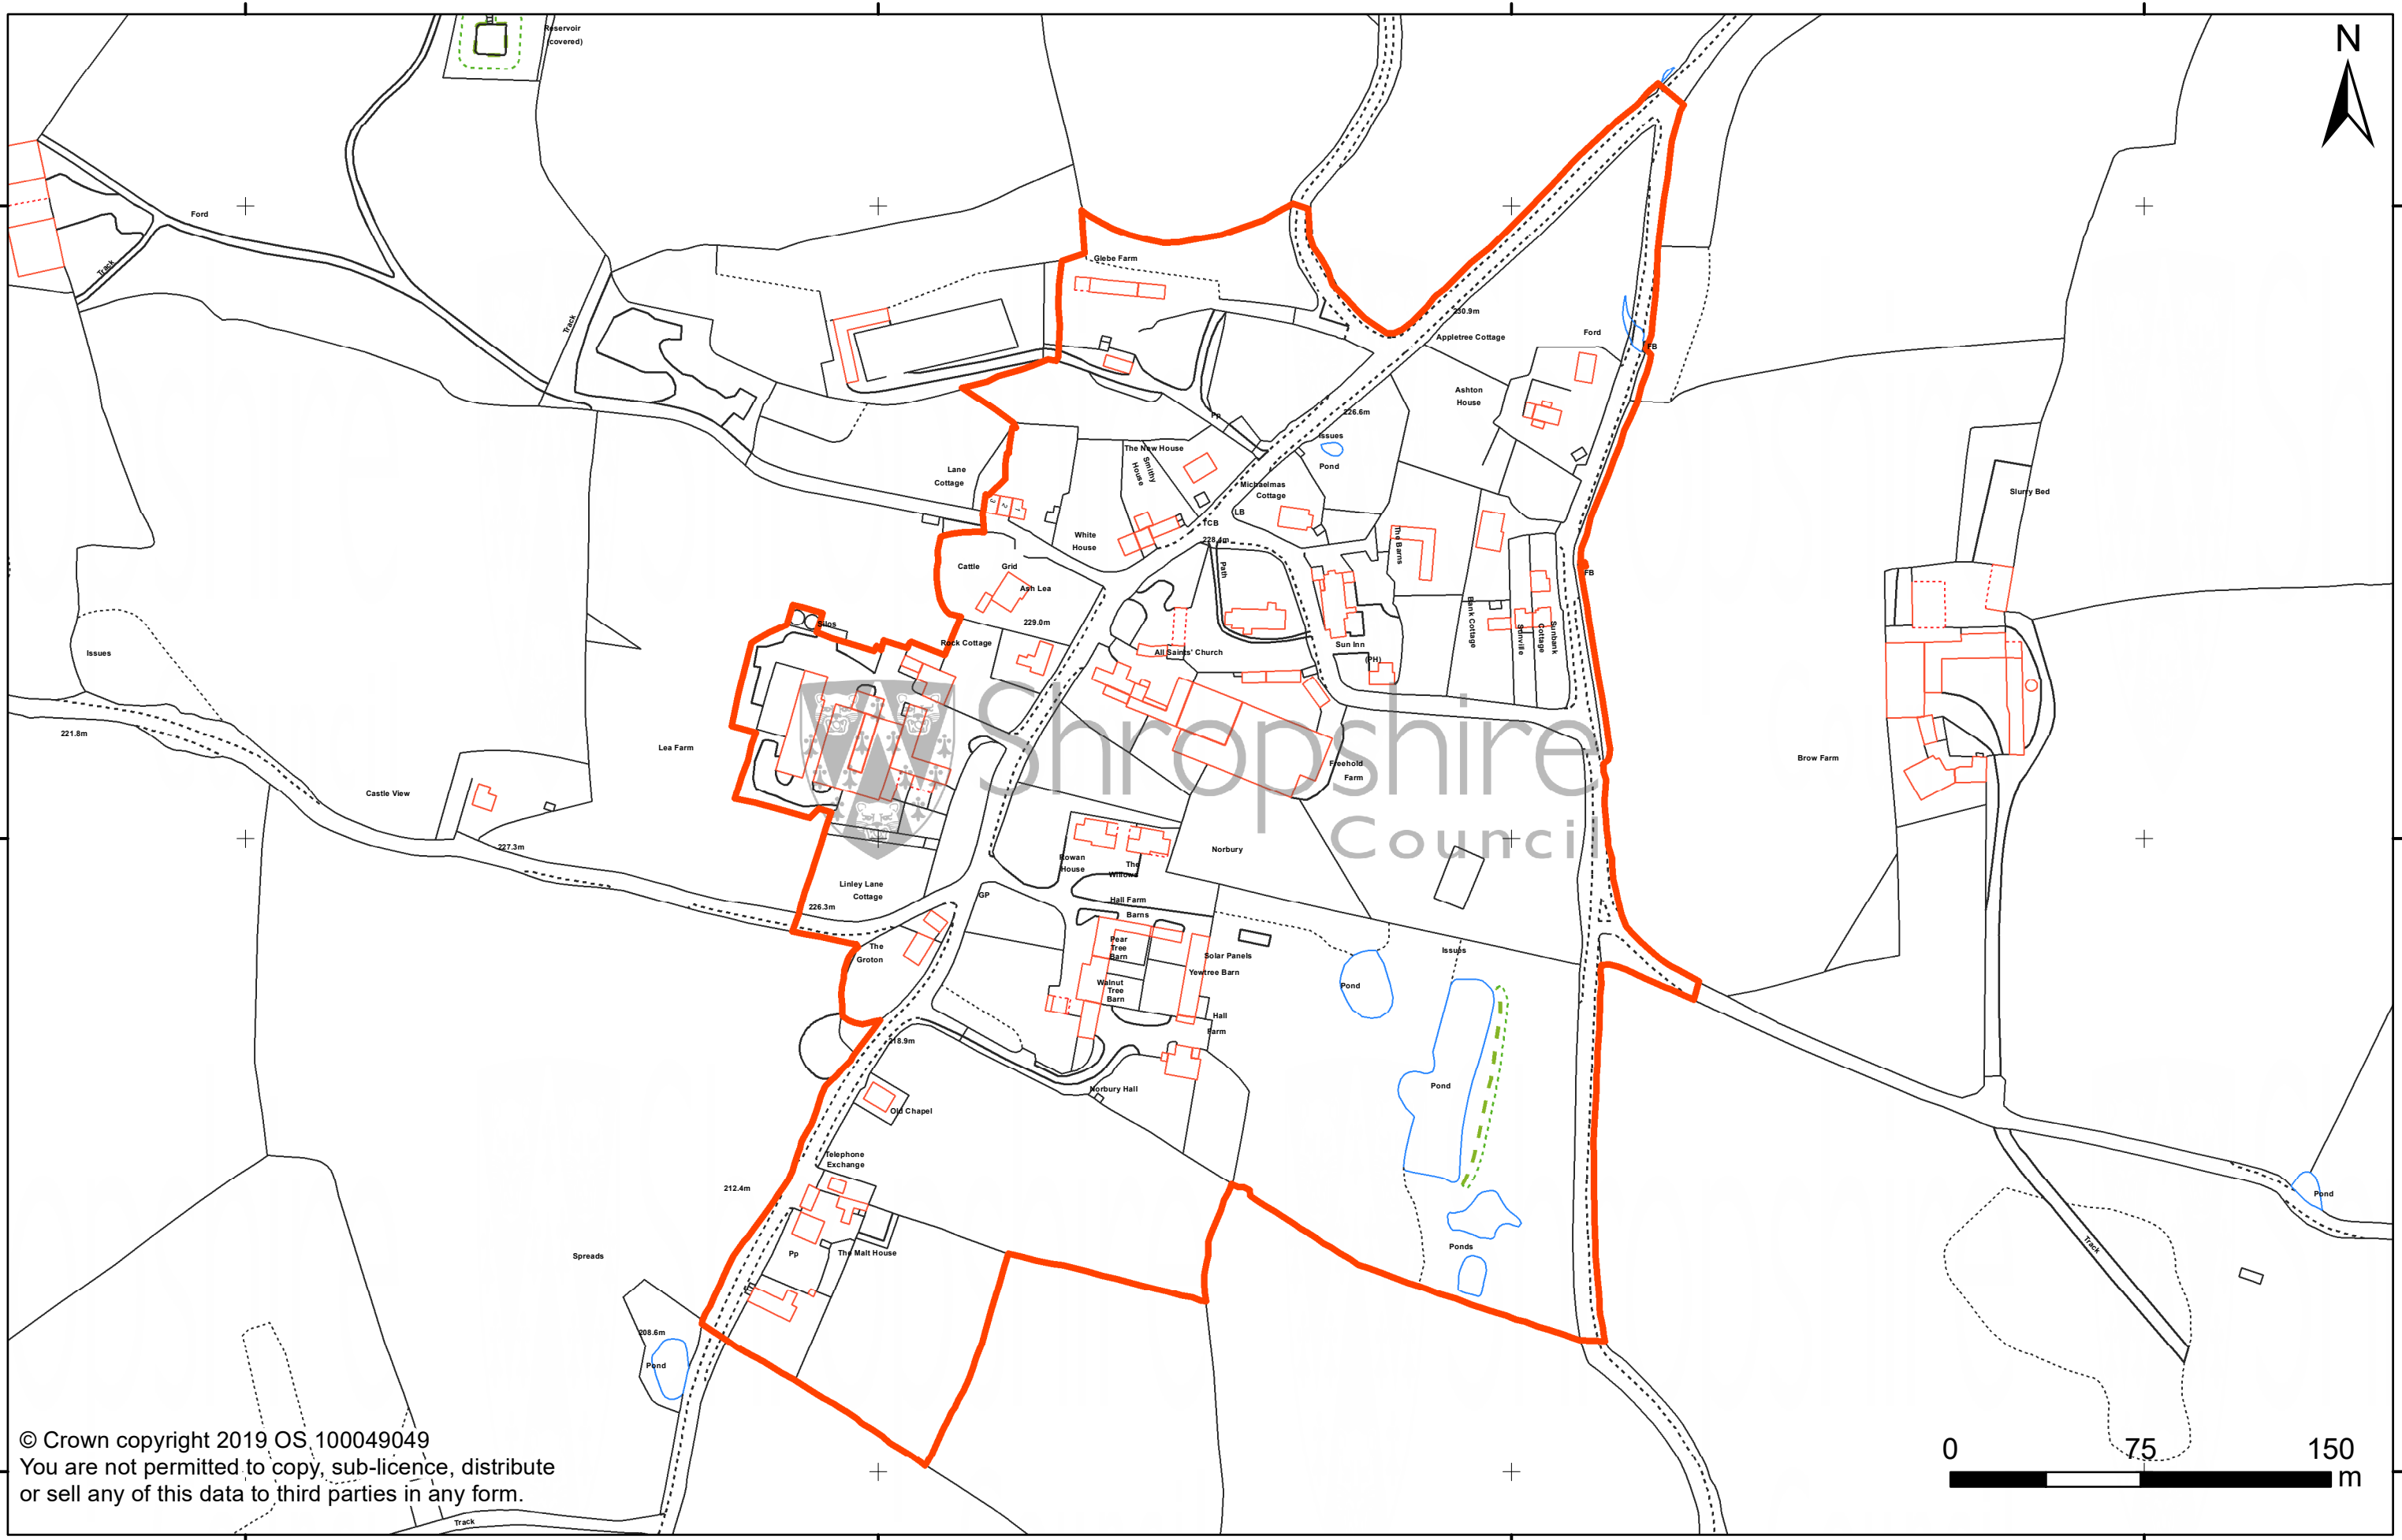

336000 000000

336250 000000

336500 000000

336750 000000

293000 000000

293000 000000

292750 000000

292750 000000

292500 000000

292500 000000

© Crown copyright 2019 OS 100049049
You are not permitted to copy, sub-licence, distribute
or sell any of this data to third parties in any form.

336000 000000

336250 000000

336500 000000

336750 000000

NORBURY CONSERVATION AREA
Designated: 01/02/1994
Extended: January 2009

Historic Environment Team
Development Services
The Shirehall, Abbey Foregate
Shrewsbury, Shropshire, SY2 6ND