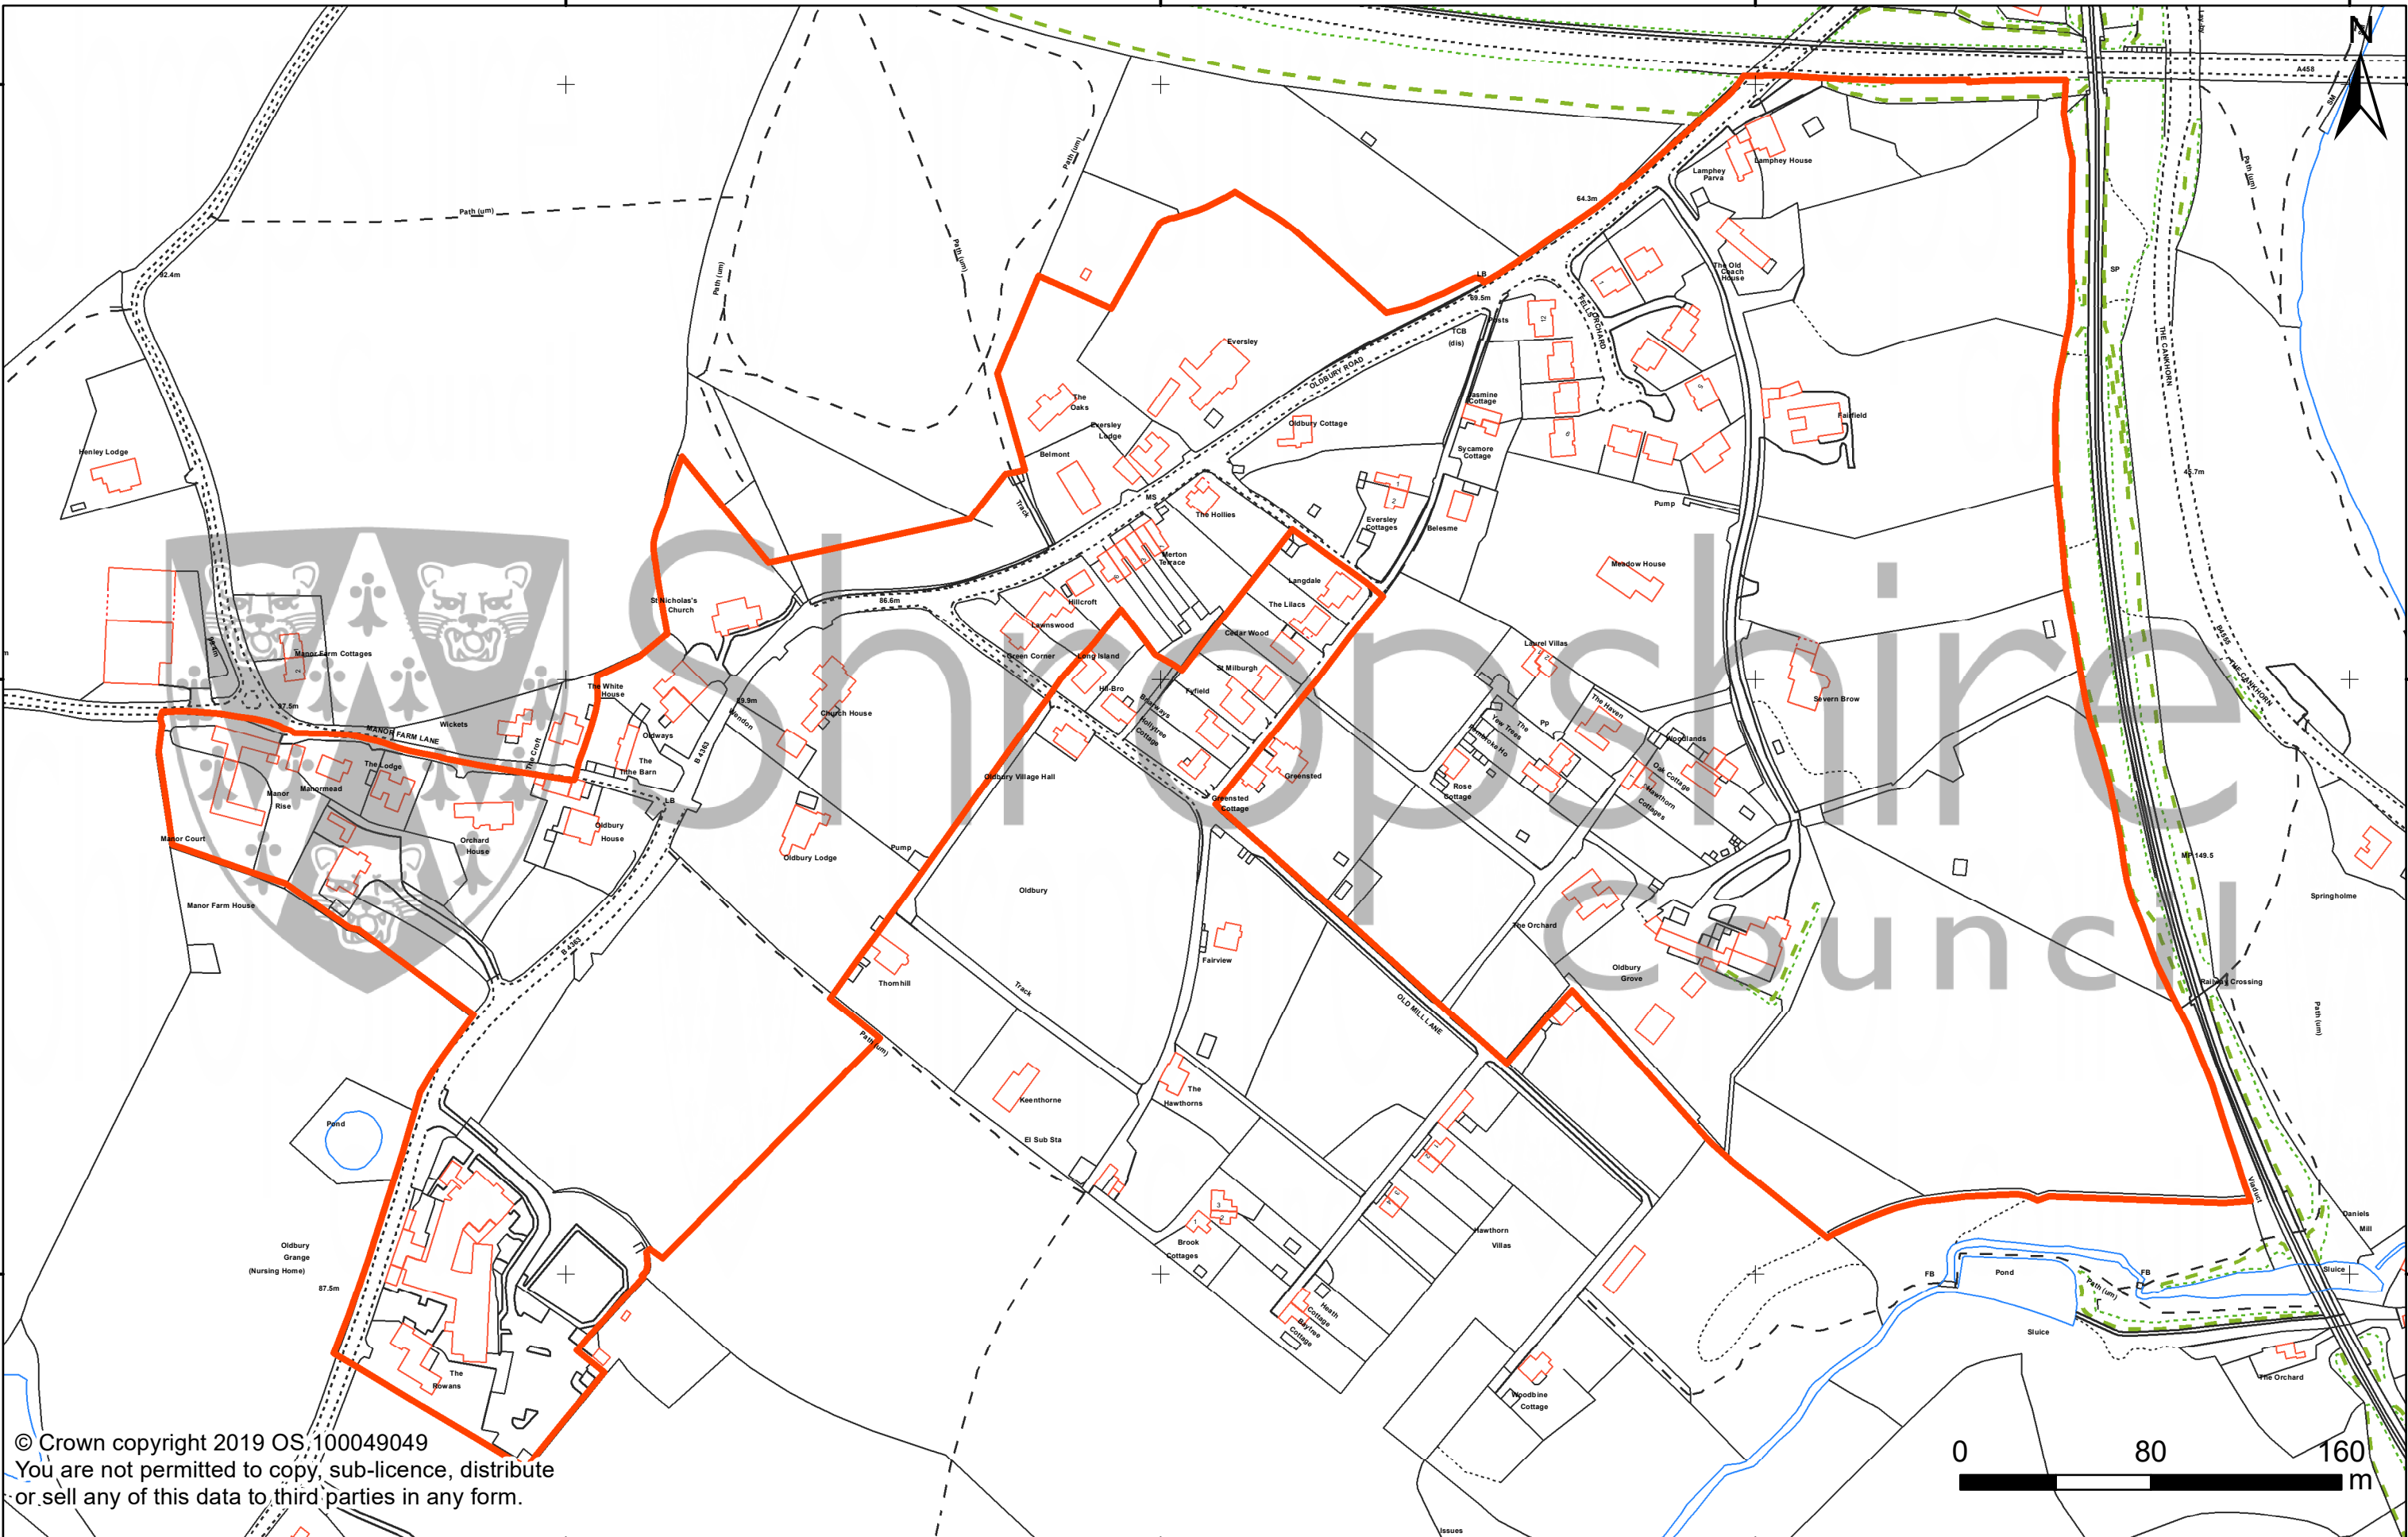

371000 000000

371250 000000

371500 000000

371750 000000

292250 000000

292250 000000

292000 000000

292000 000000

291750 000000

291750 000000

© Crown copyright 2019 OS 100049049  
 You are not permitted to copy, sub-licence, distribute  
 or sell any of this data to third parties in any form.

371000 000000

371250 000000

371500 000000

371750 000000

**OLDBURY CONSERVATION AREA**  
 Designated: 05/01/1981

Historic Environment Team  
 Development Services  
 The Shirehall, Abbey Foregate  
 Shrewsbury, Shropshire, SY2 6ND