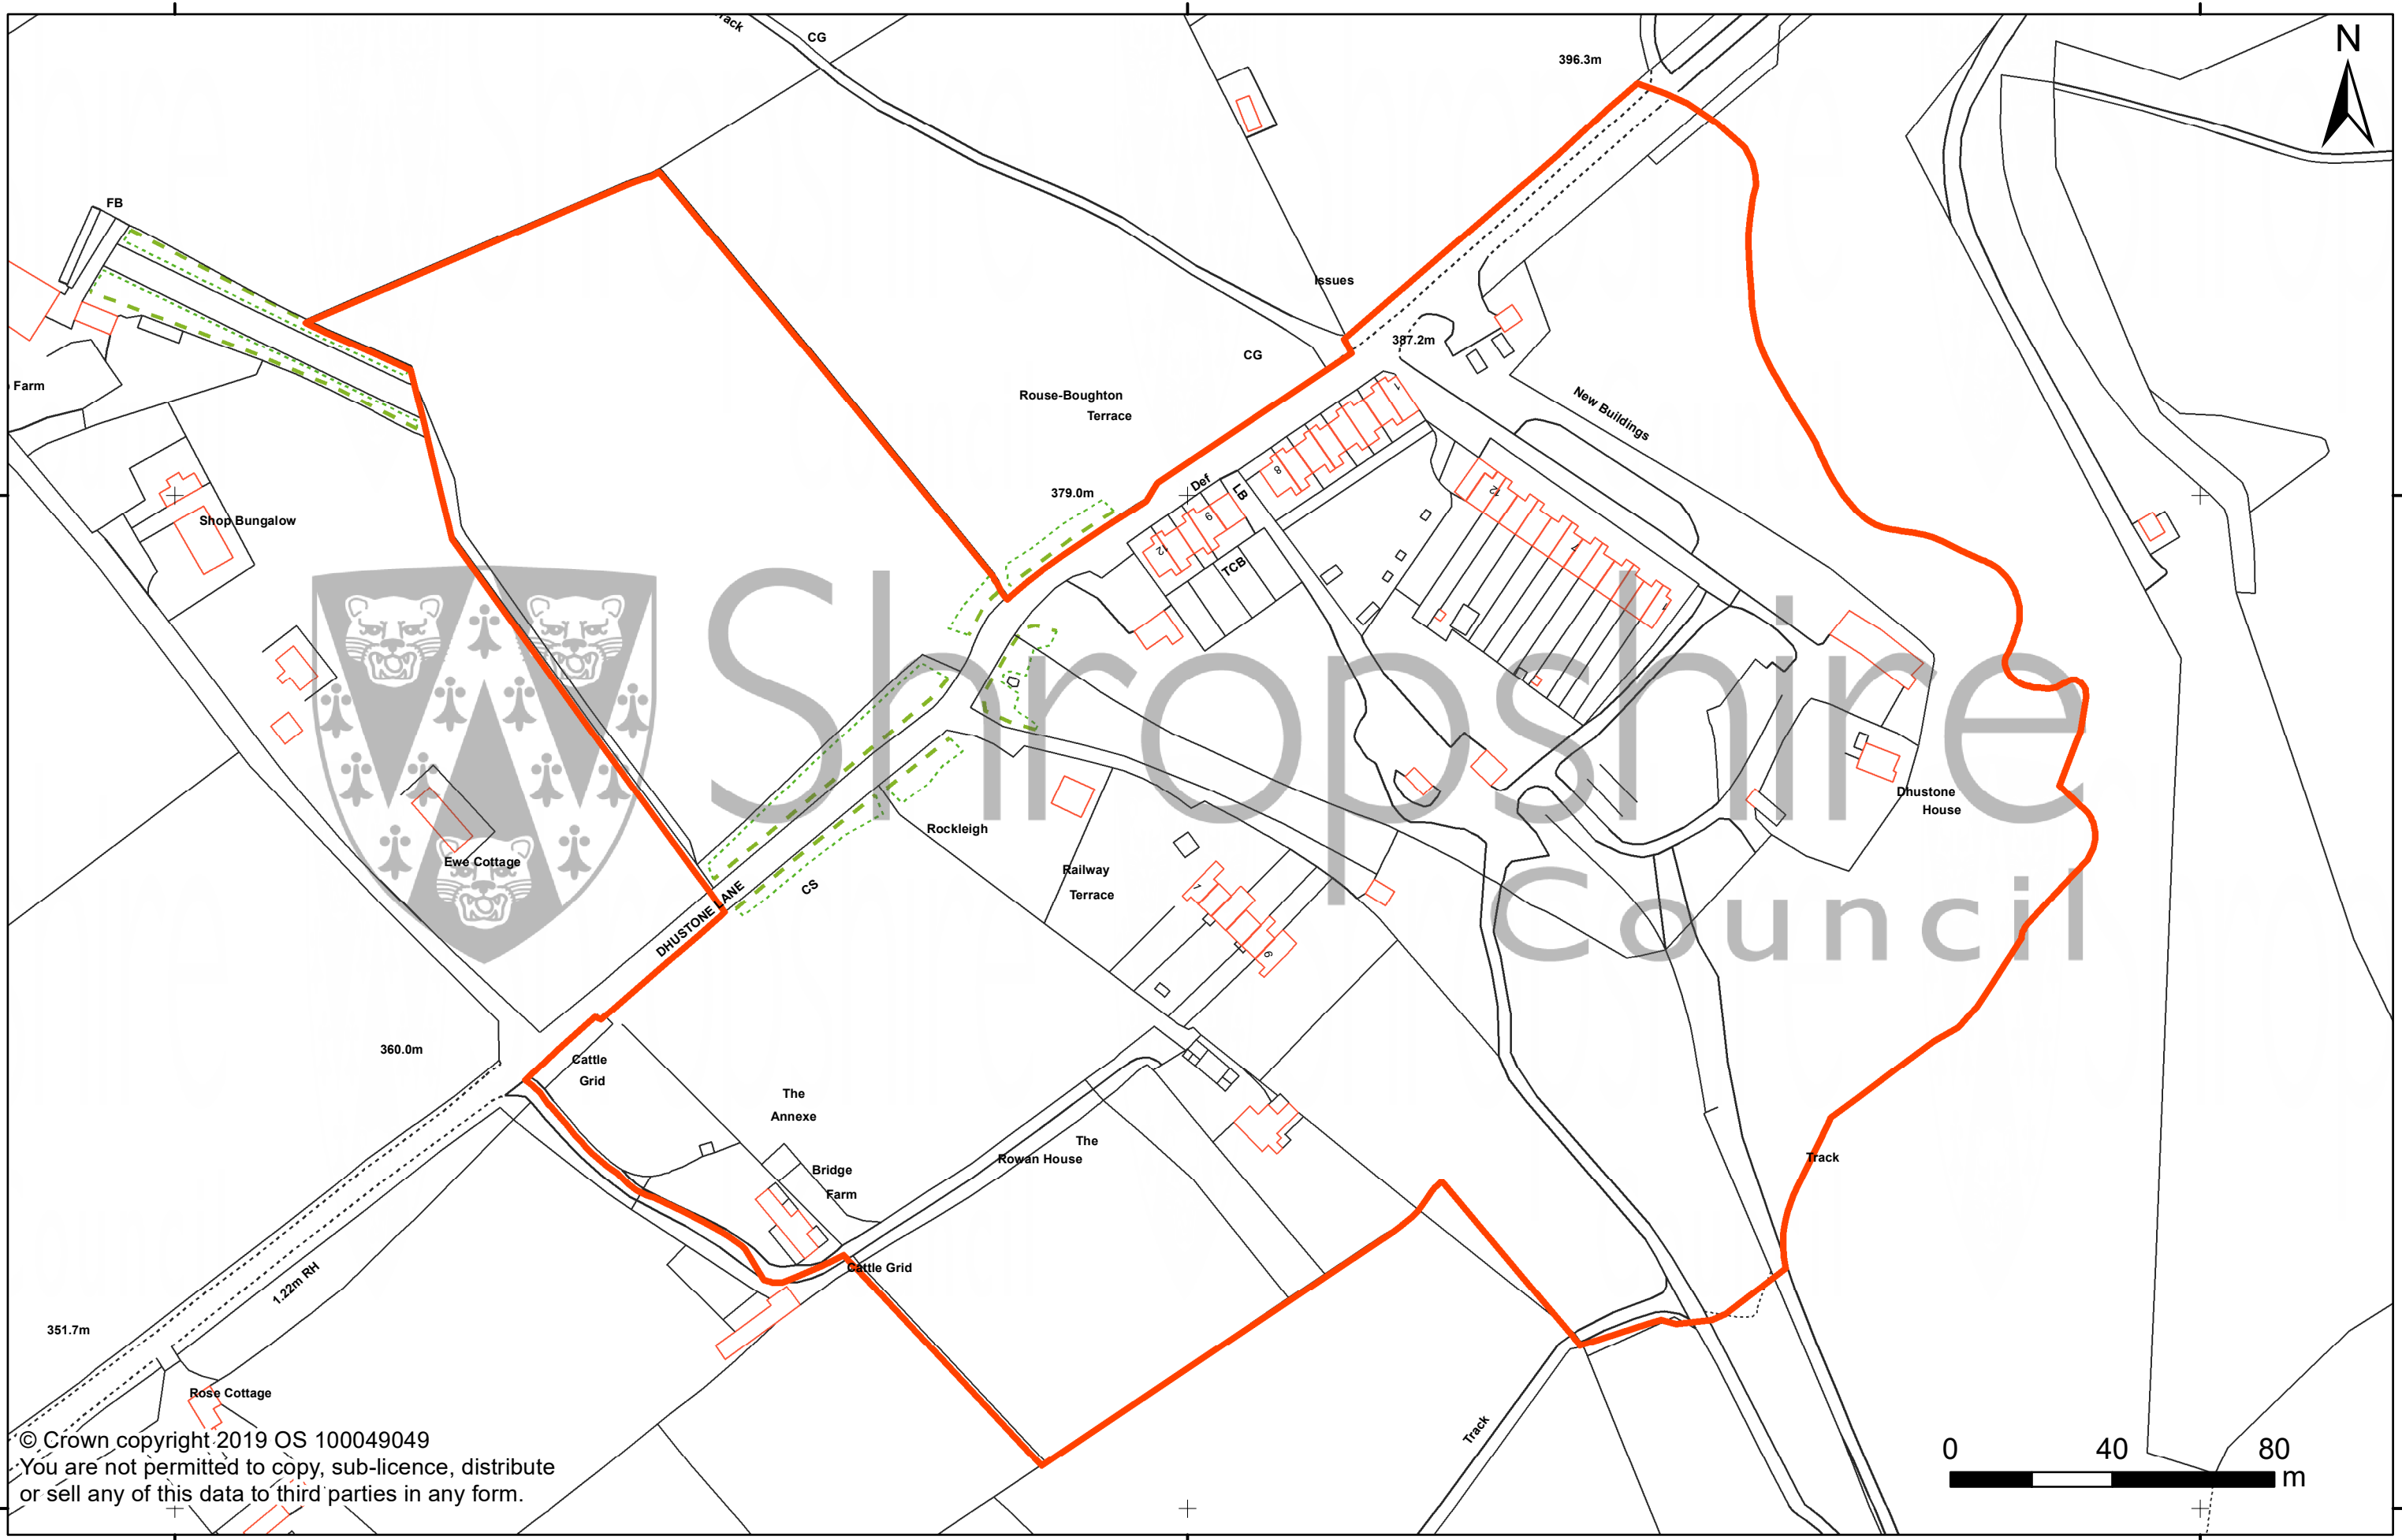

358500

358750

359000

276250

276250

276000

276000

© Crown copyright 2019 OS 100049049  
You are not permitted to copy, sub-licence, distribute  
or sell any of this data to third parties in any form.

**DHUSTONE CONSERVATION AREA**  
Designated: 10/02/1994

Historic Environment Team  
Development Services  
The Shirehall, Abbey Foregate  
Shrewsbury, Shropshire, SY2 6ND