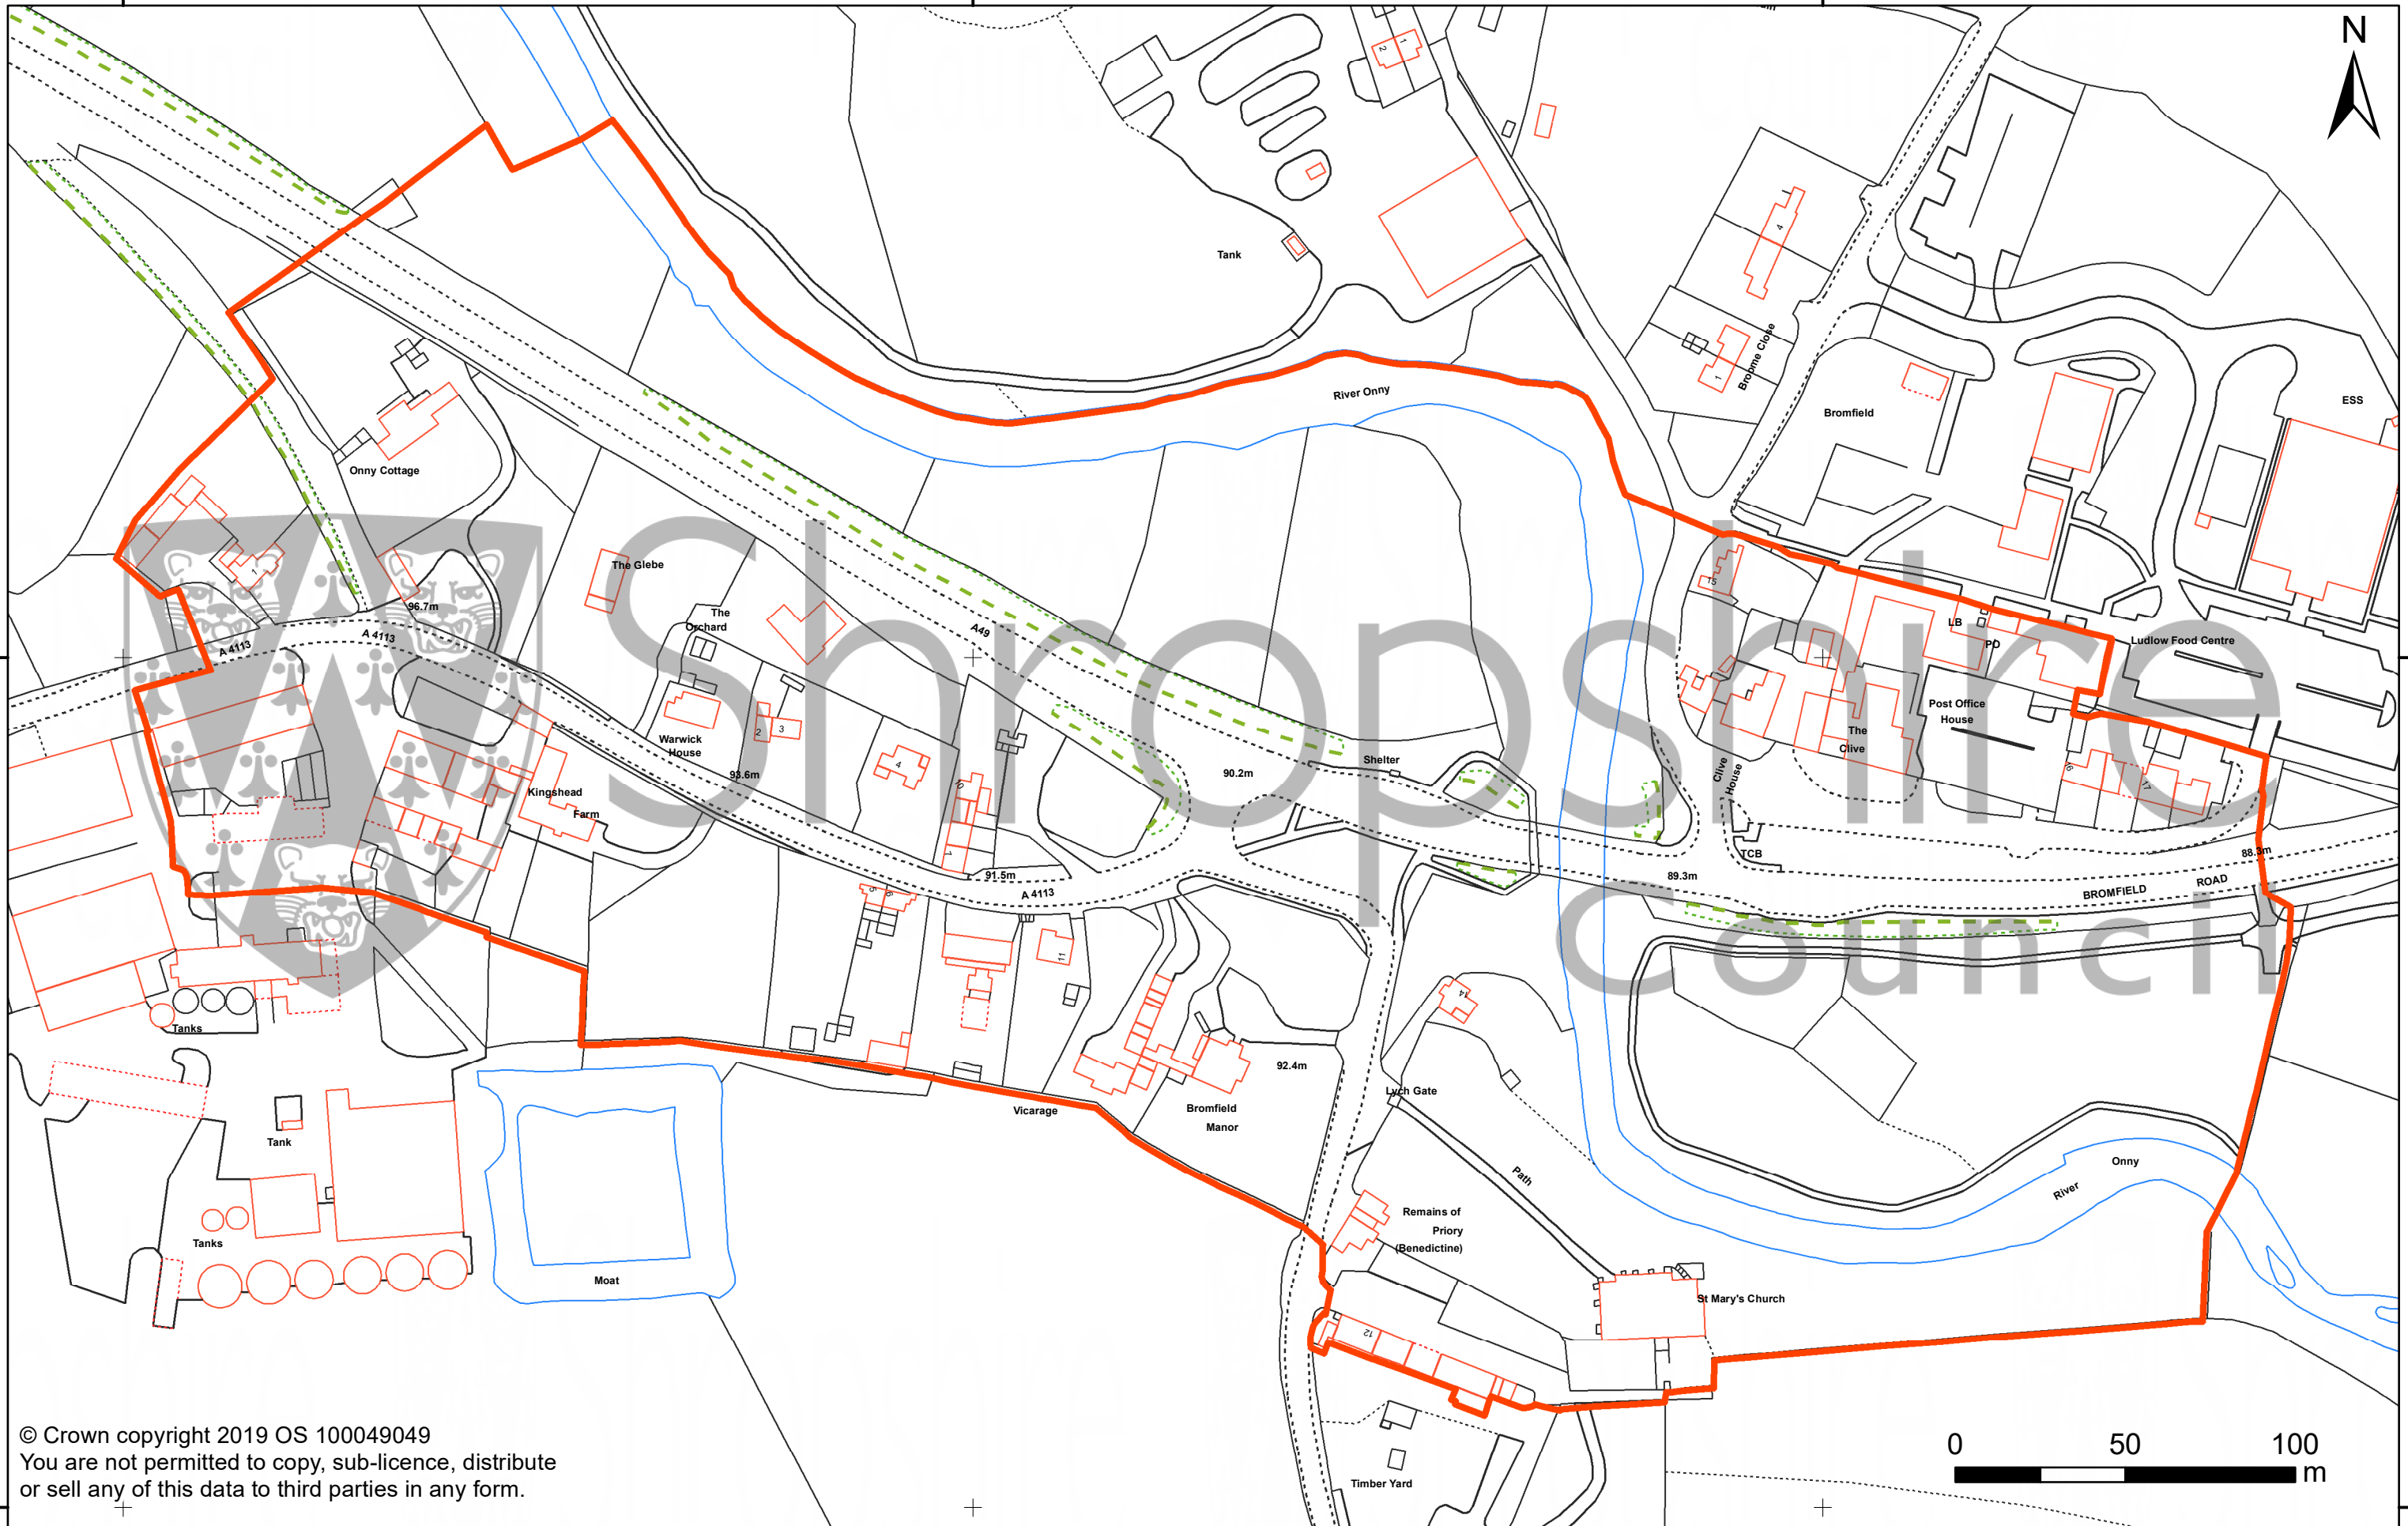

347750 000000

348000 000000

348250 000000

© Crown copyright 2019 OS 100049049
You are not permitted to copy, sub-licence, distribute
or sell any of this data to third parties in any form.

BROMFIELD CONSERVATION AREA

Designated: 16/12/1993

Historic Environment Team
Development Services
The Shirehall, Abbey Foregate
Shrewsbury, Shropshire, SY2 6ND