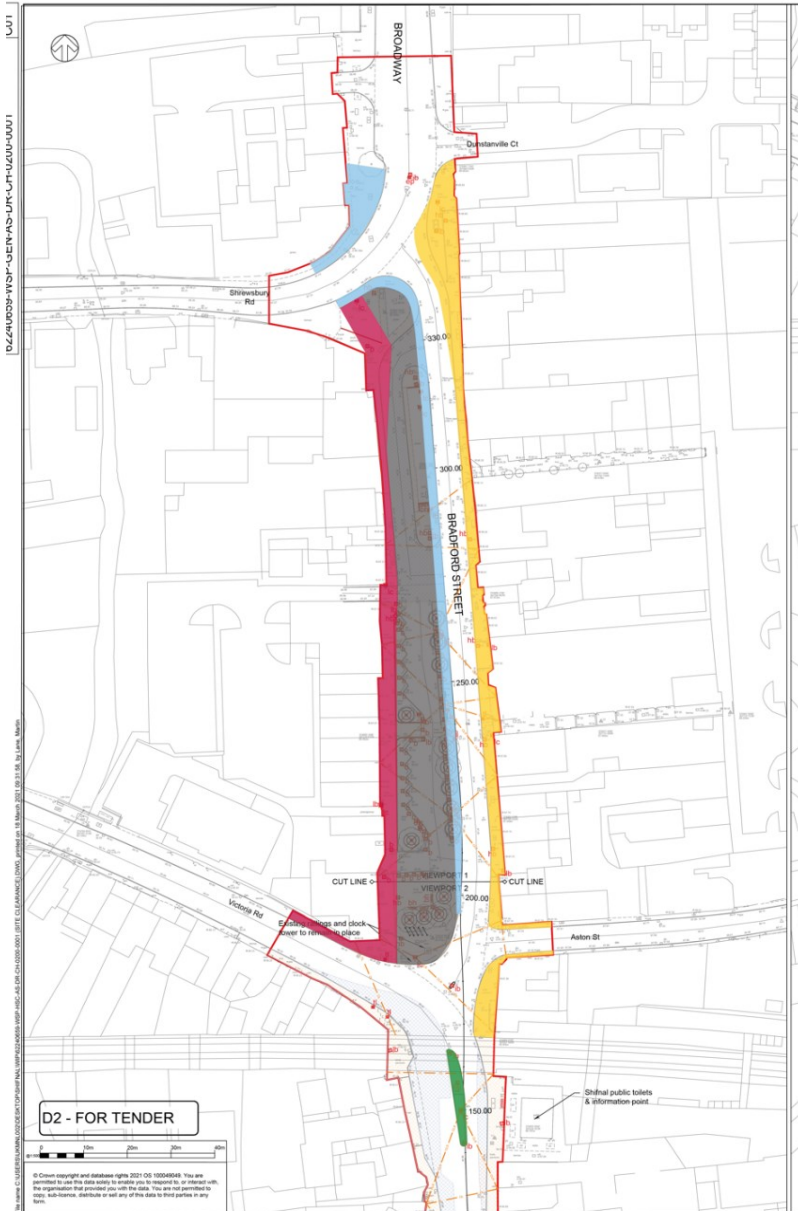

# Phasing of the works

Copyright: © 2021 Shropshire Council All rights reserved

E-mail: [strategic.highways@shropshire.gov.uk](mailto:strategic.highways@shropshire.gov.uk)

Website: [www.shropshire.gov.uk/roads-and-highways/shifnal town centre](http://www.shropshire.gov.uk/roads-and-highways/shifnal-town-centre)