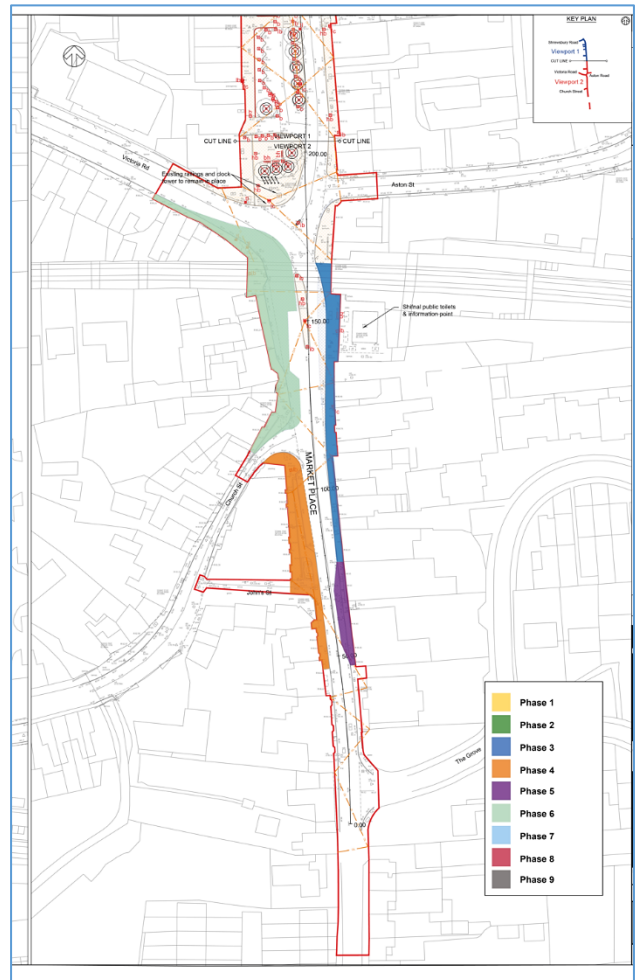

# Phasing of the works

Copyright: © 2021 Shropshire Council All rights reserved

E-mail: [strategic.highways@shropshire.gov.uk](mailto:strategic.highways@shropshire.gov.uk)

Website: [www.shropshire.gov.uk/roads-and-highways/shifnal town centre](http://www.shropshire.gov.uk/roads-and-highways/shifnal-town-centre)