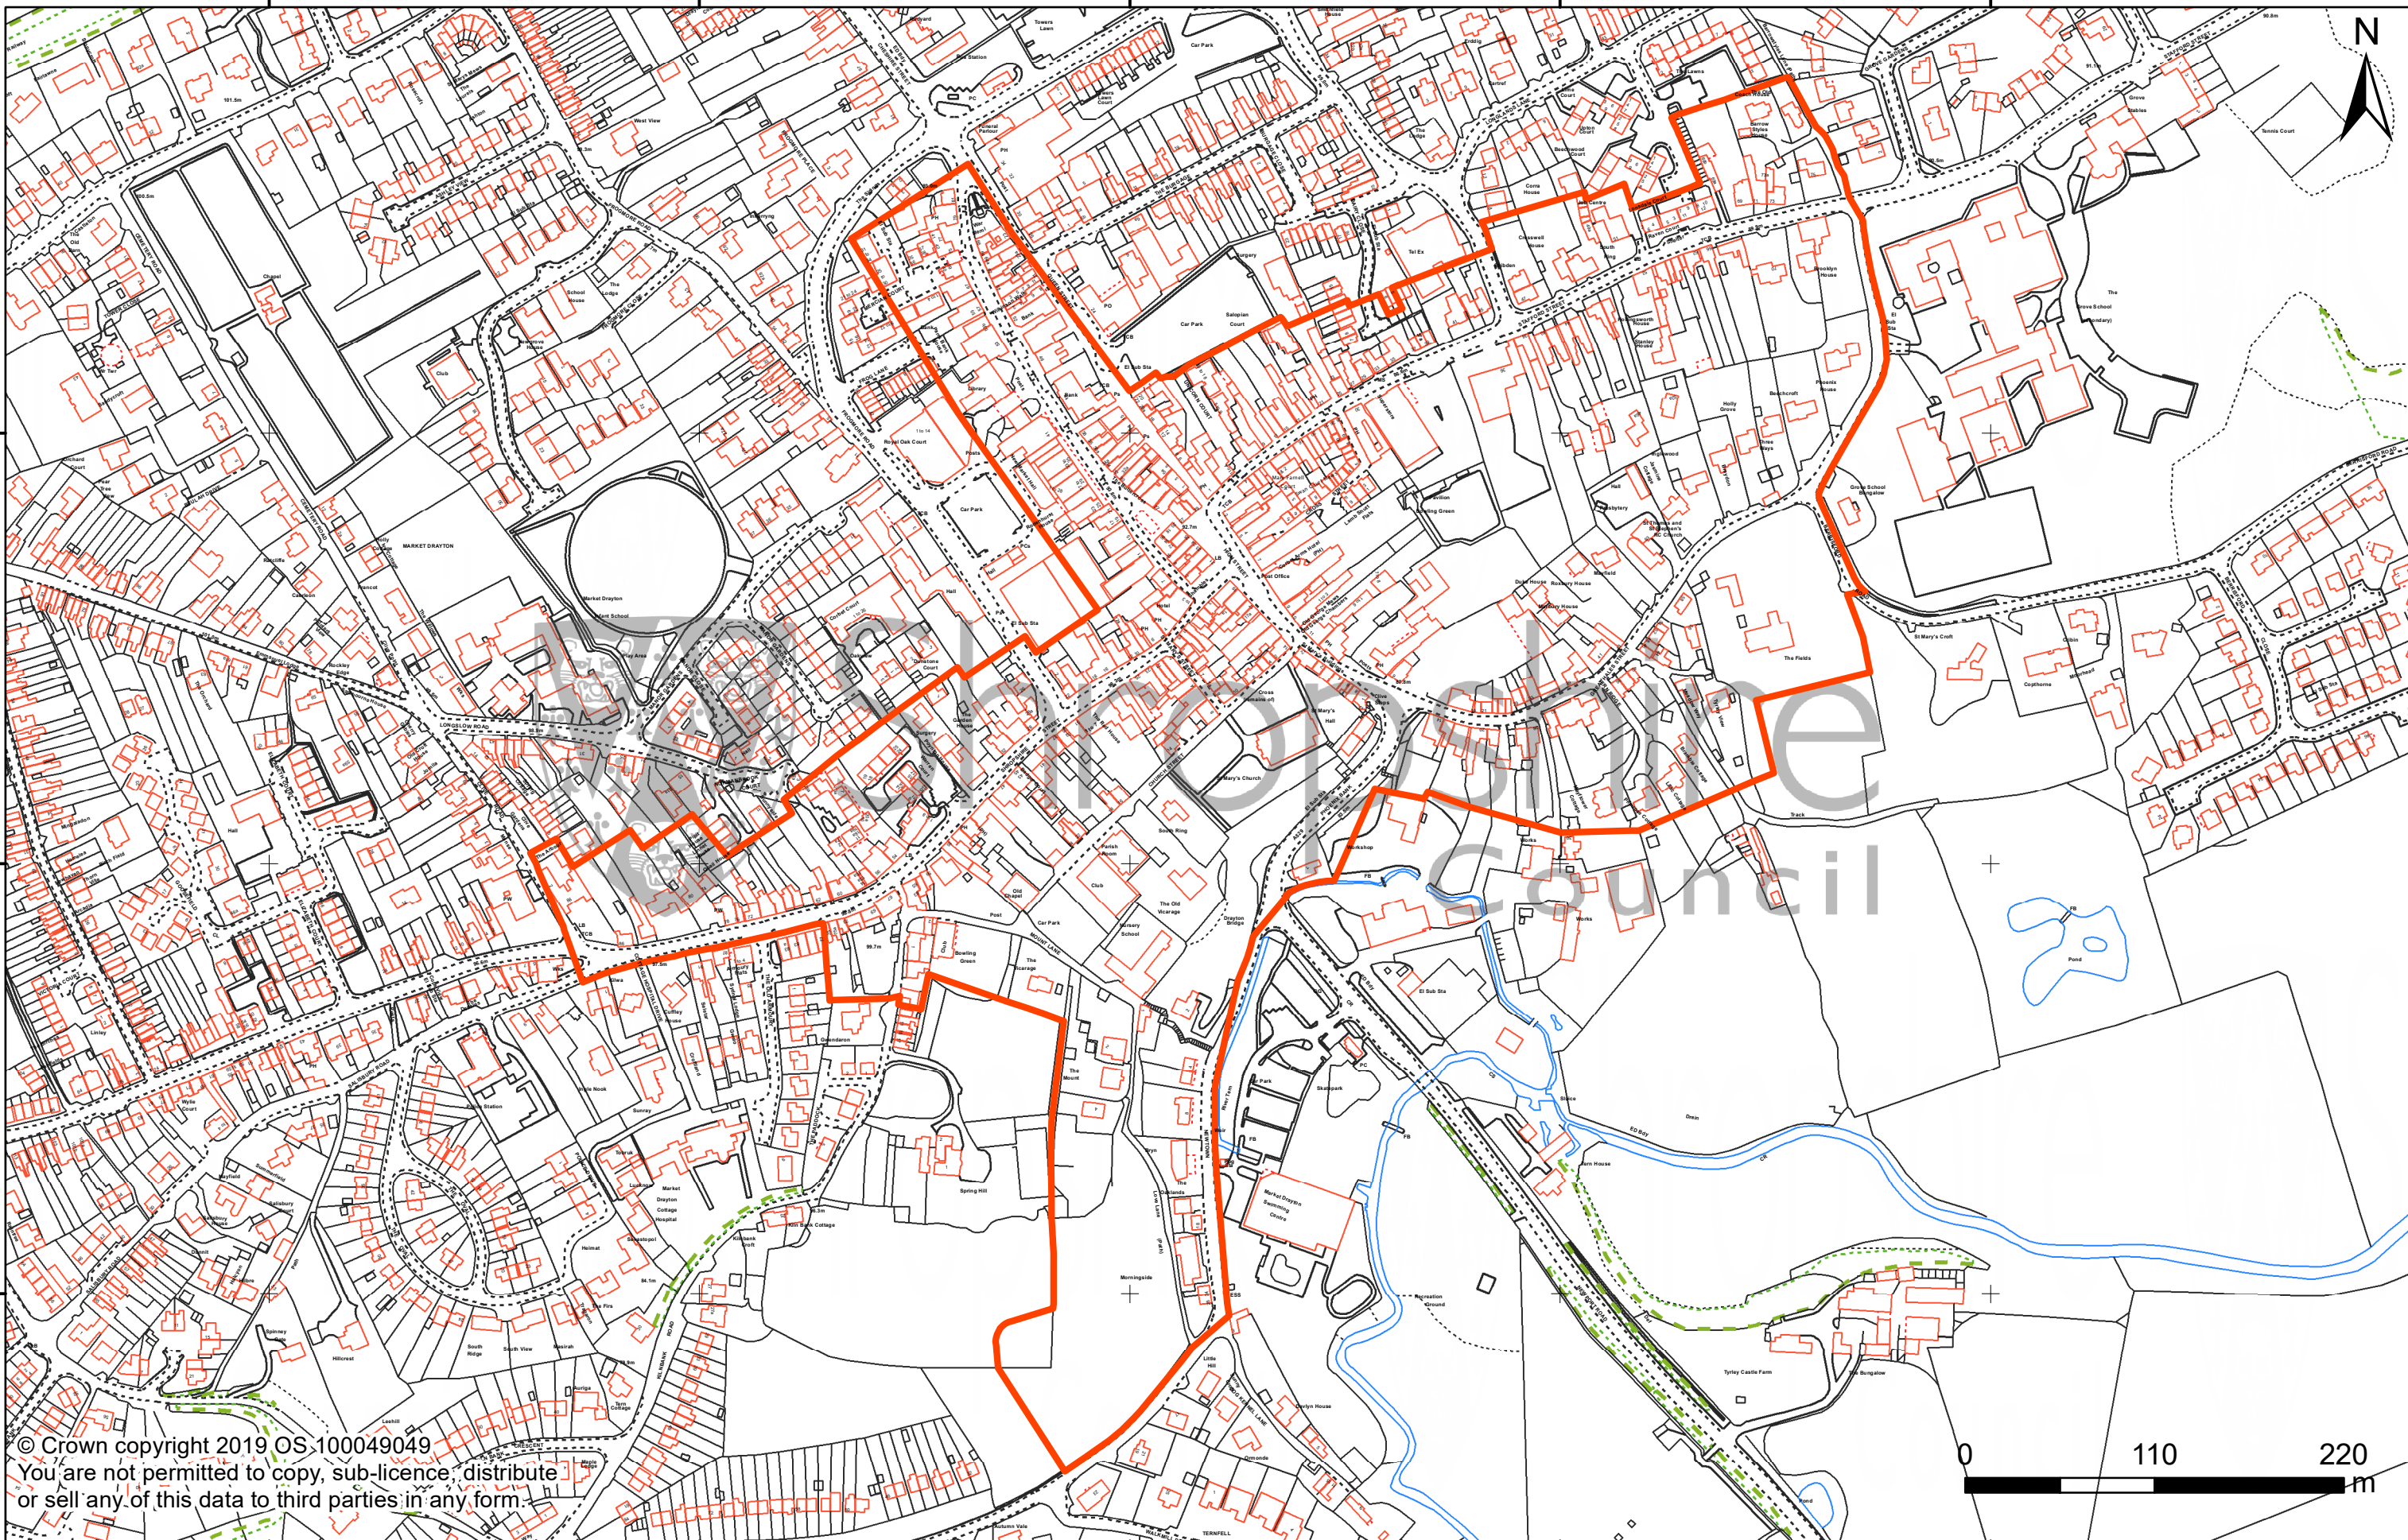

367000 000000

367250 000000

367500 000000

367750 000000

368000 000000

© Crown copyright 2019 OS 100049049  
You are not permitted to copy, sub-licence, distribute  
or sell any of this data to third parties in any form.

367000 000000

367250 000000

367500 000000

367750 000000

368000 000000

# MARKET DRAYTON CONSERVATION AREA

Designated: 05/1973

Historic Environment Team  
Development Services  
  
The Shirehall, Abbey Foregate  
Shrewsbury, Shropshire, SY2 6ND