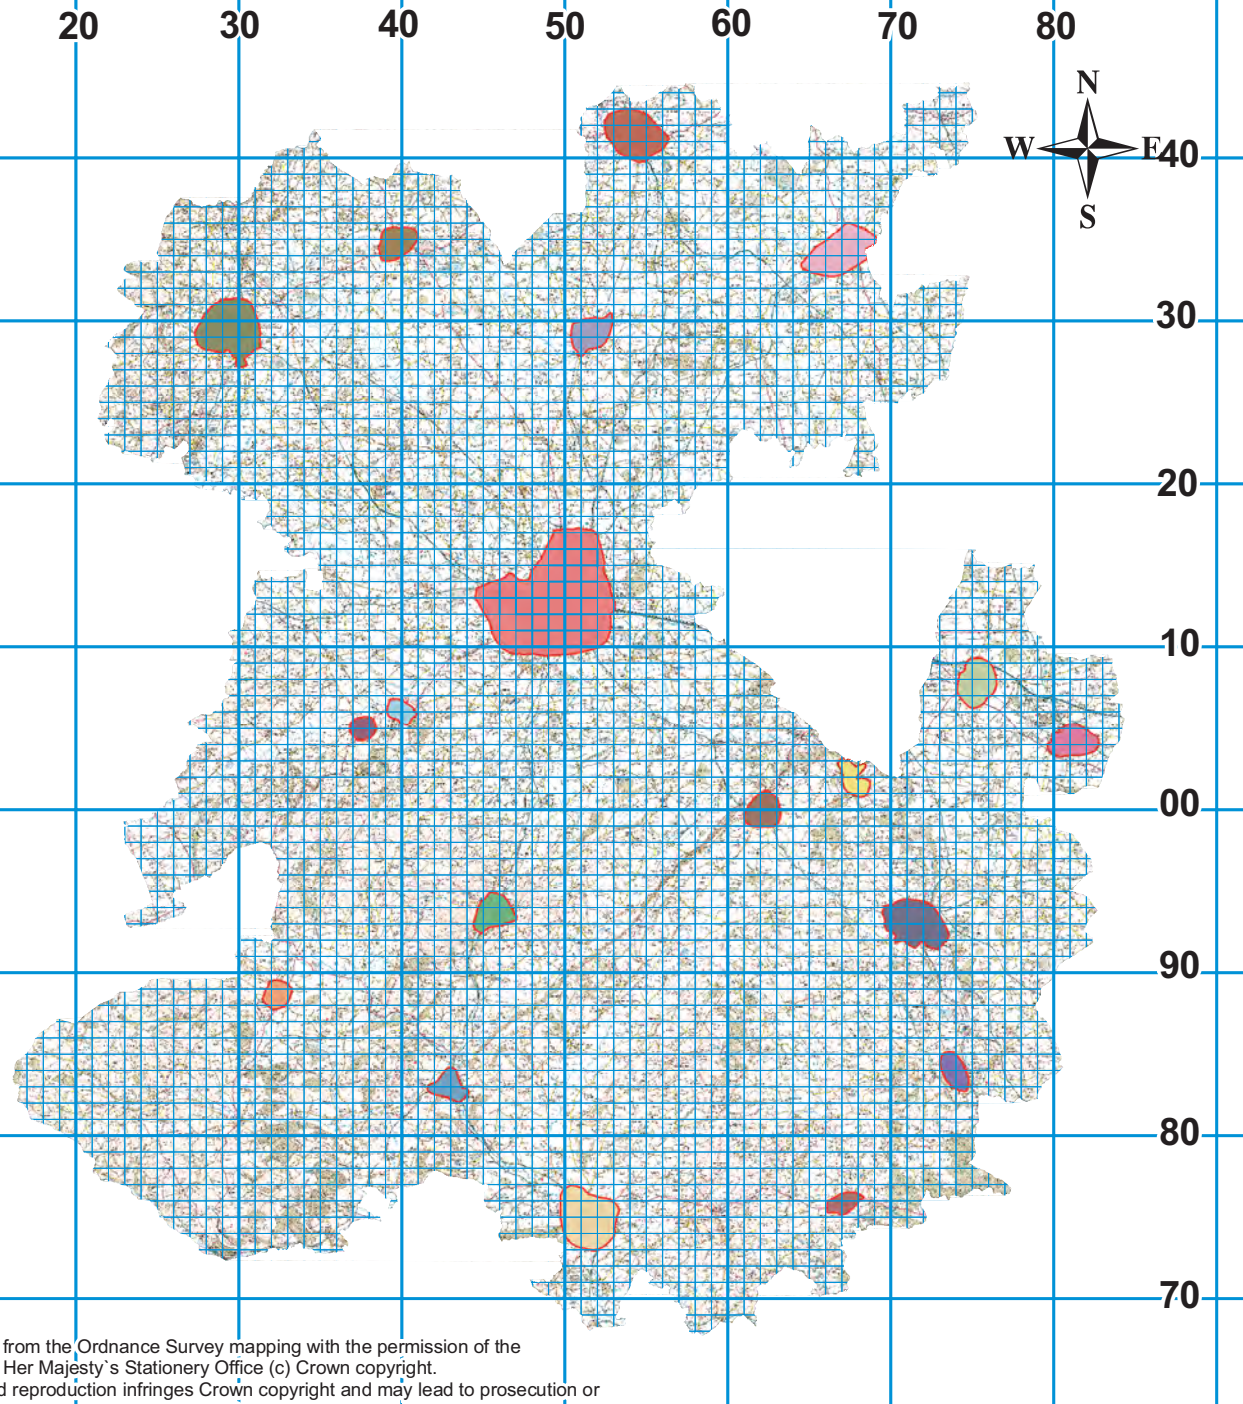

Approved Shropshire CIL Charging Shedule November 2011

Legend Towns and Key Centres Charging Zone

- Albrighton
- Bishop's Castle
- Bridgnorth
- Broseley
- Church Stretton
- Cleobury Mortimer
- Craven Arms
- Ellesmere
- Highley
- Ludlow
- Market Drayton
- Minsterley
- Much Wenlock
- Oswestry
- Pontesbury
- Shifnal
- Shrewsbury
- Wem
- Whitchurch

Areas outside the defined Towns and Key Centres Charging Zone are defined as the 'Rural - Rest of Shropshire' Charging Zone