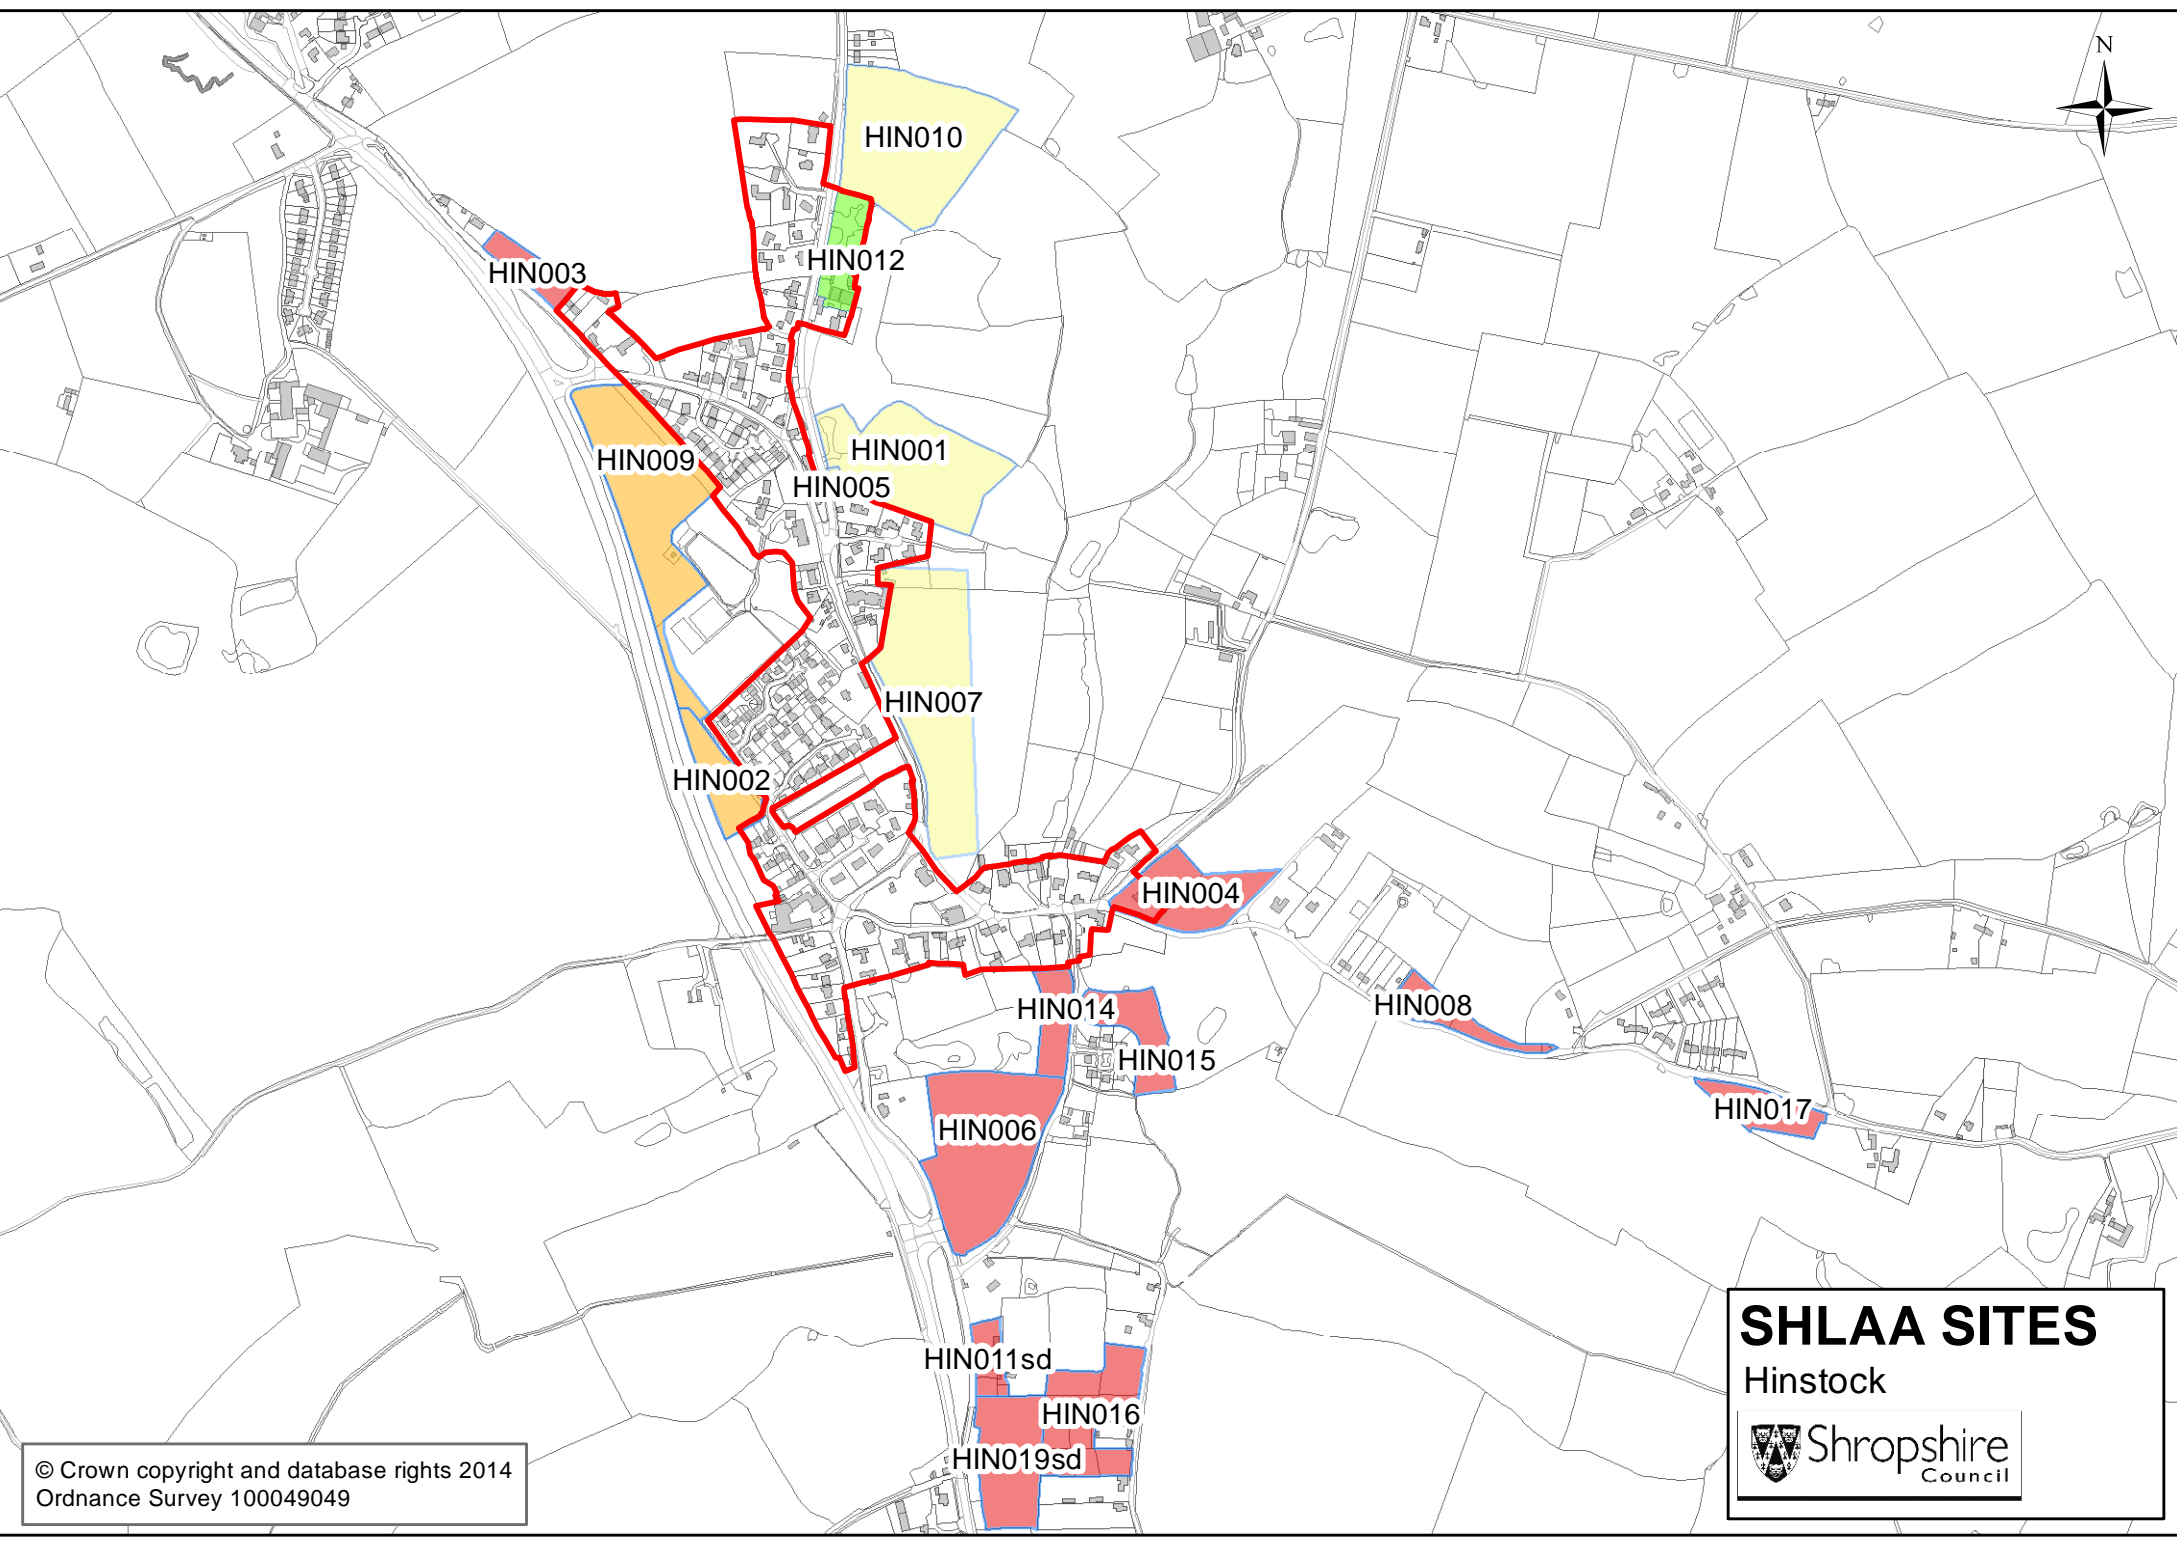

HIN003

HIN010

HIN012

HIN009

HIN001

HIN005

HIN007

HIN002

HIN004

HIN014

HIN008

HIN017

HIN006

HIN015

HIN011sd

HIN016

HIN019sd

© Crown copyright and database rights 2014
Ordnance Survey 100049049

SHLAA SITES
Hinstock
 Shropshire
Council