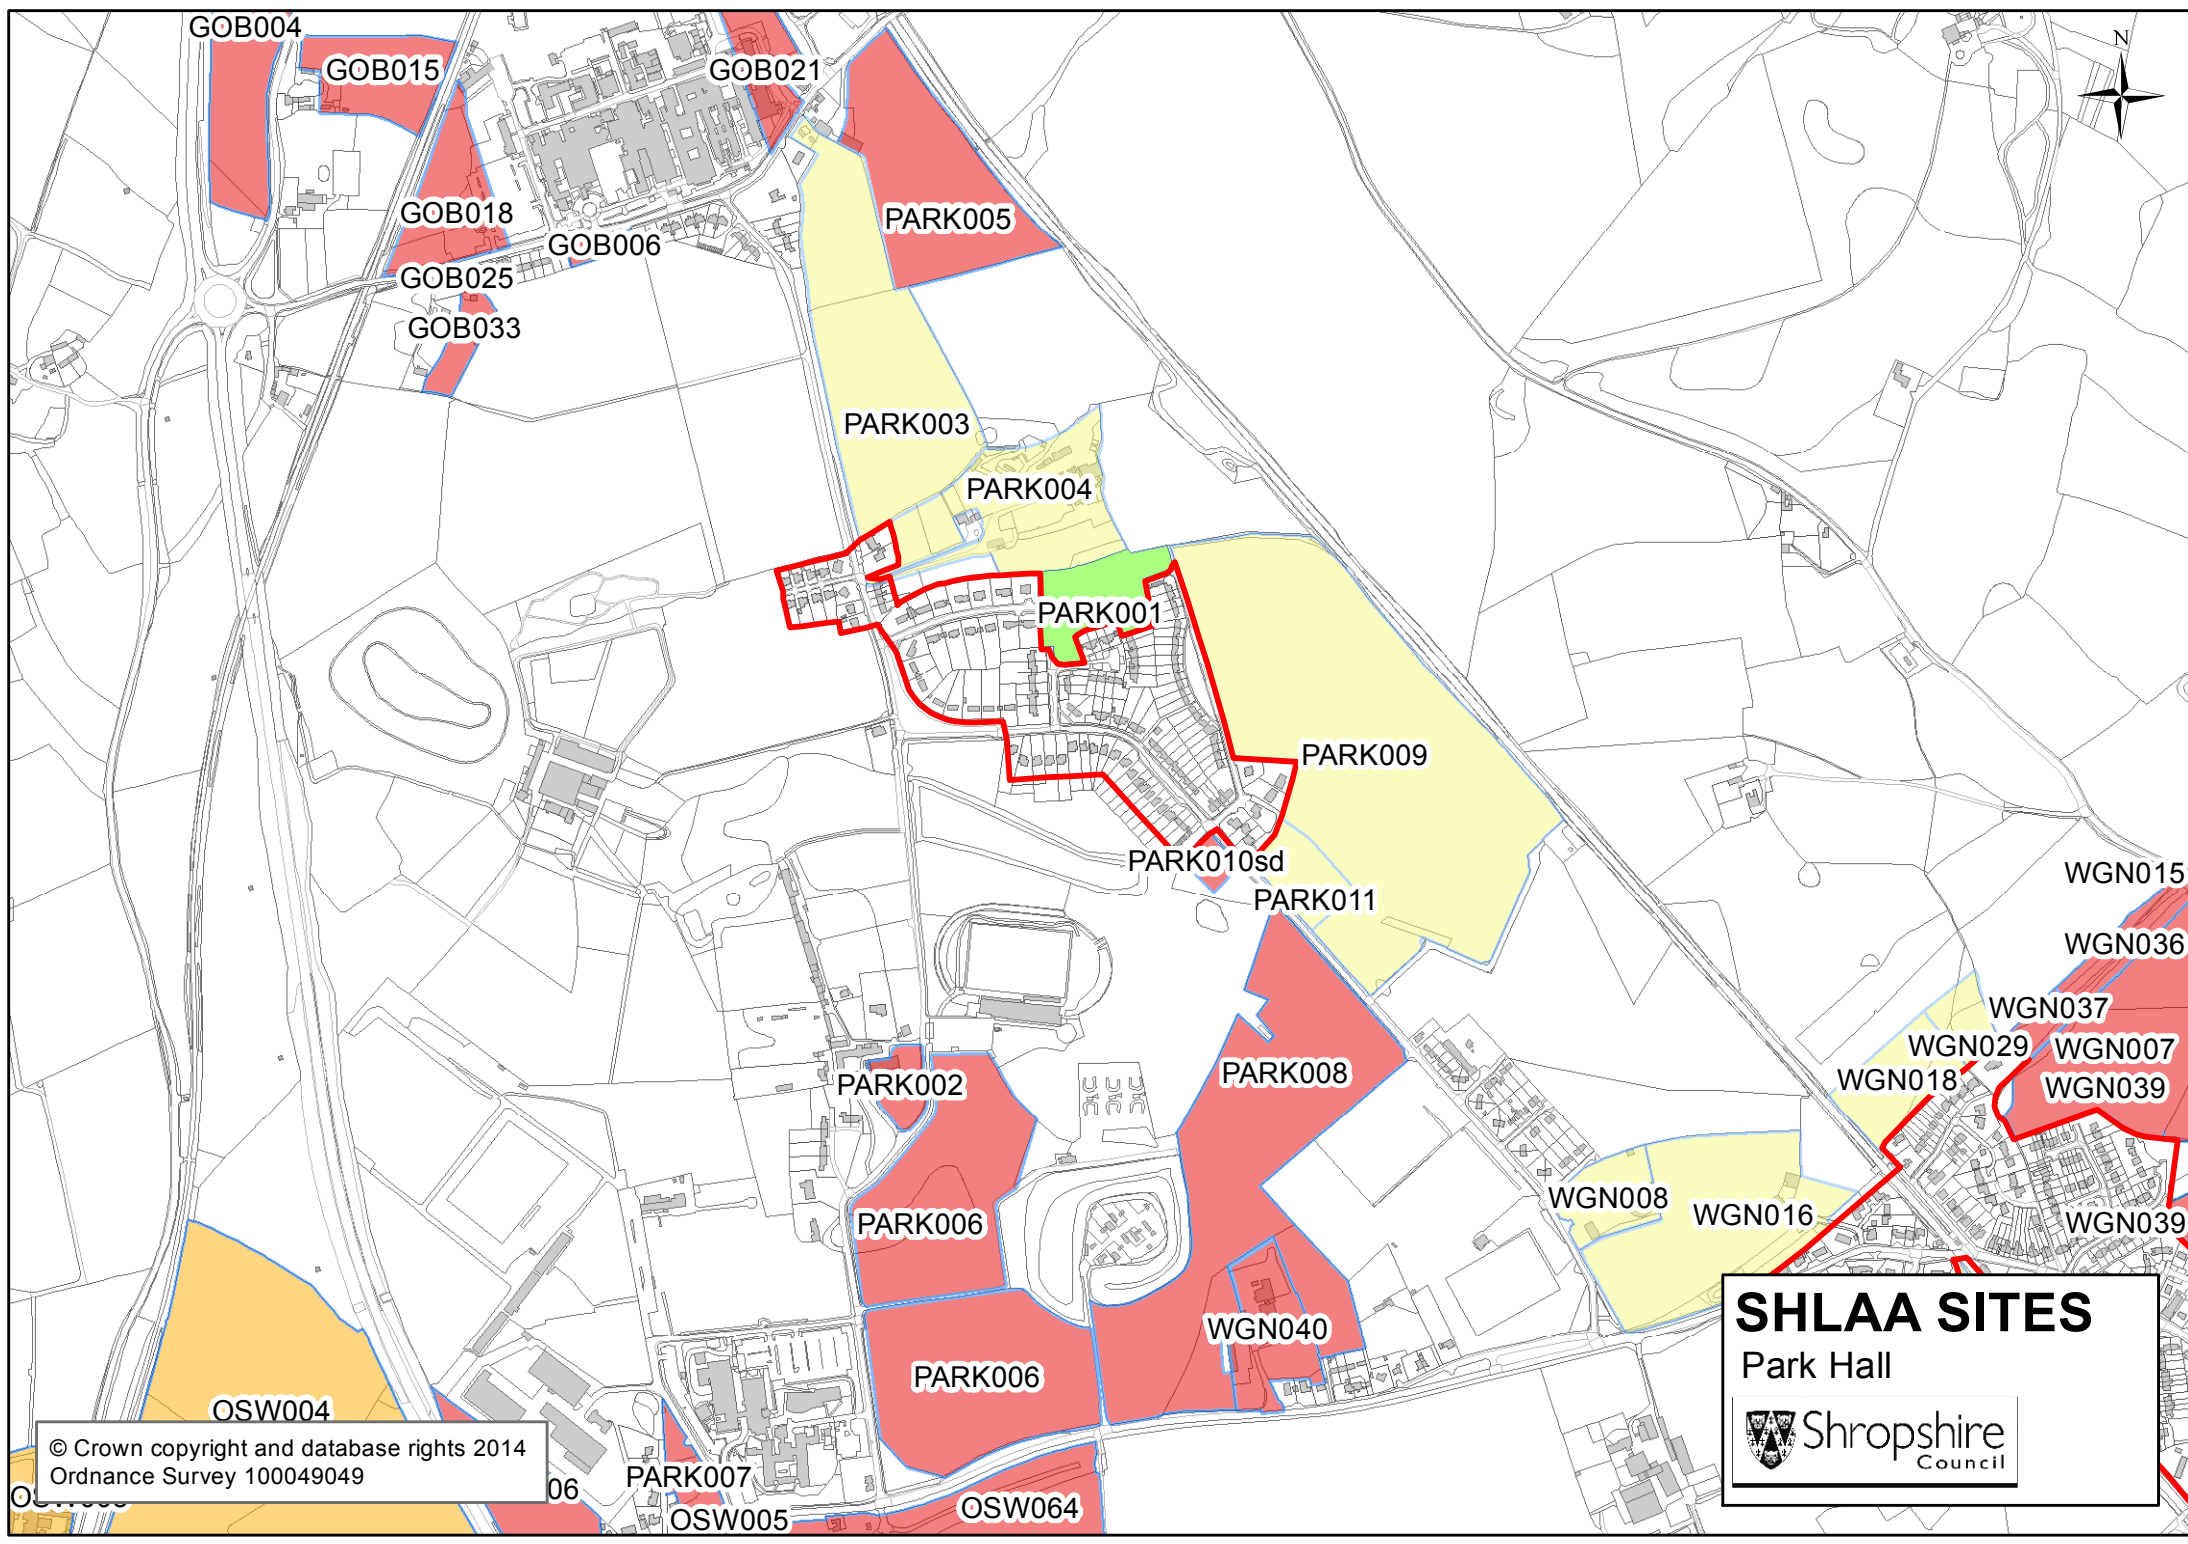

SHLAA SITES
Onibury

Shropshire Council

© Crown copyright and database rights 2014
Ordnance Survey 100049049

SHLAA SITES
Pant

Shropshire
Council

© Crown copyright and database rights 2014
Ordnance Survey 100049049