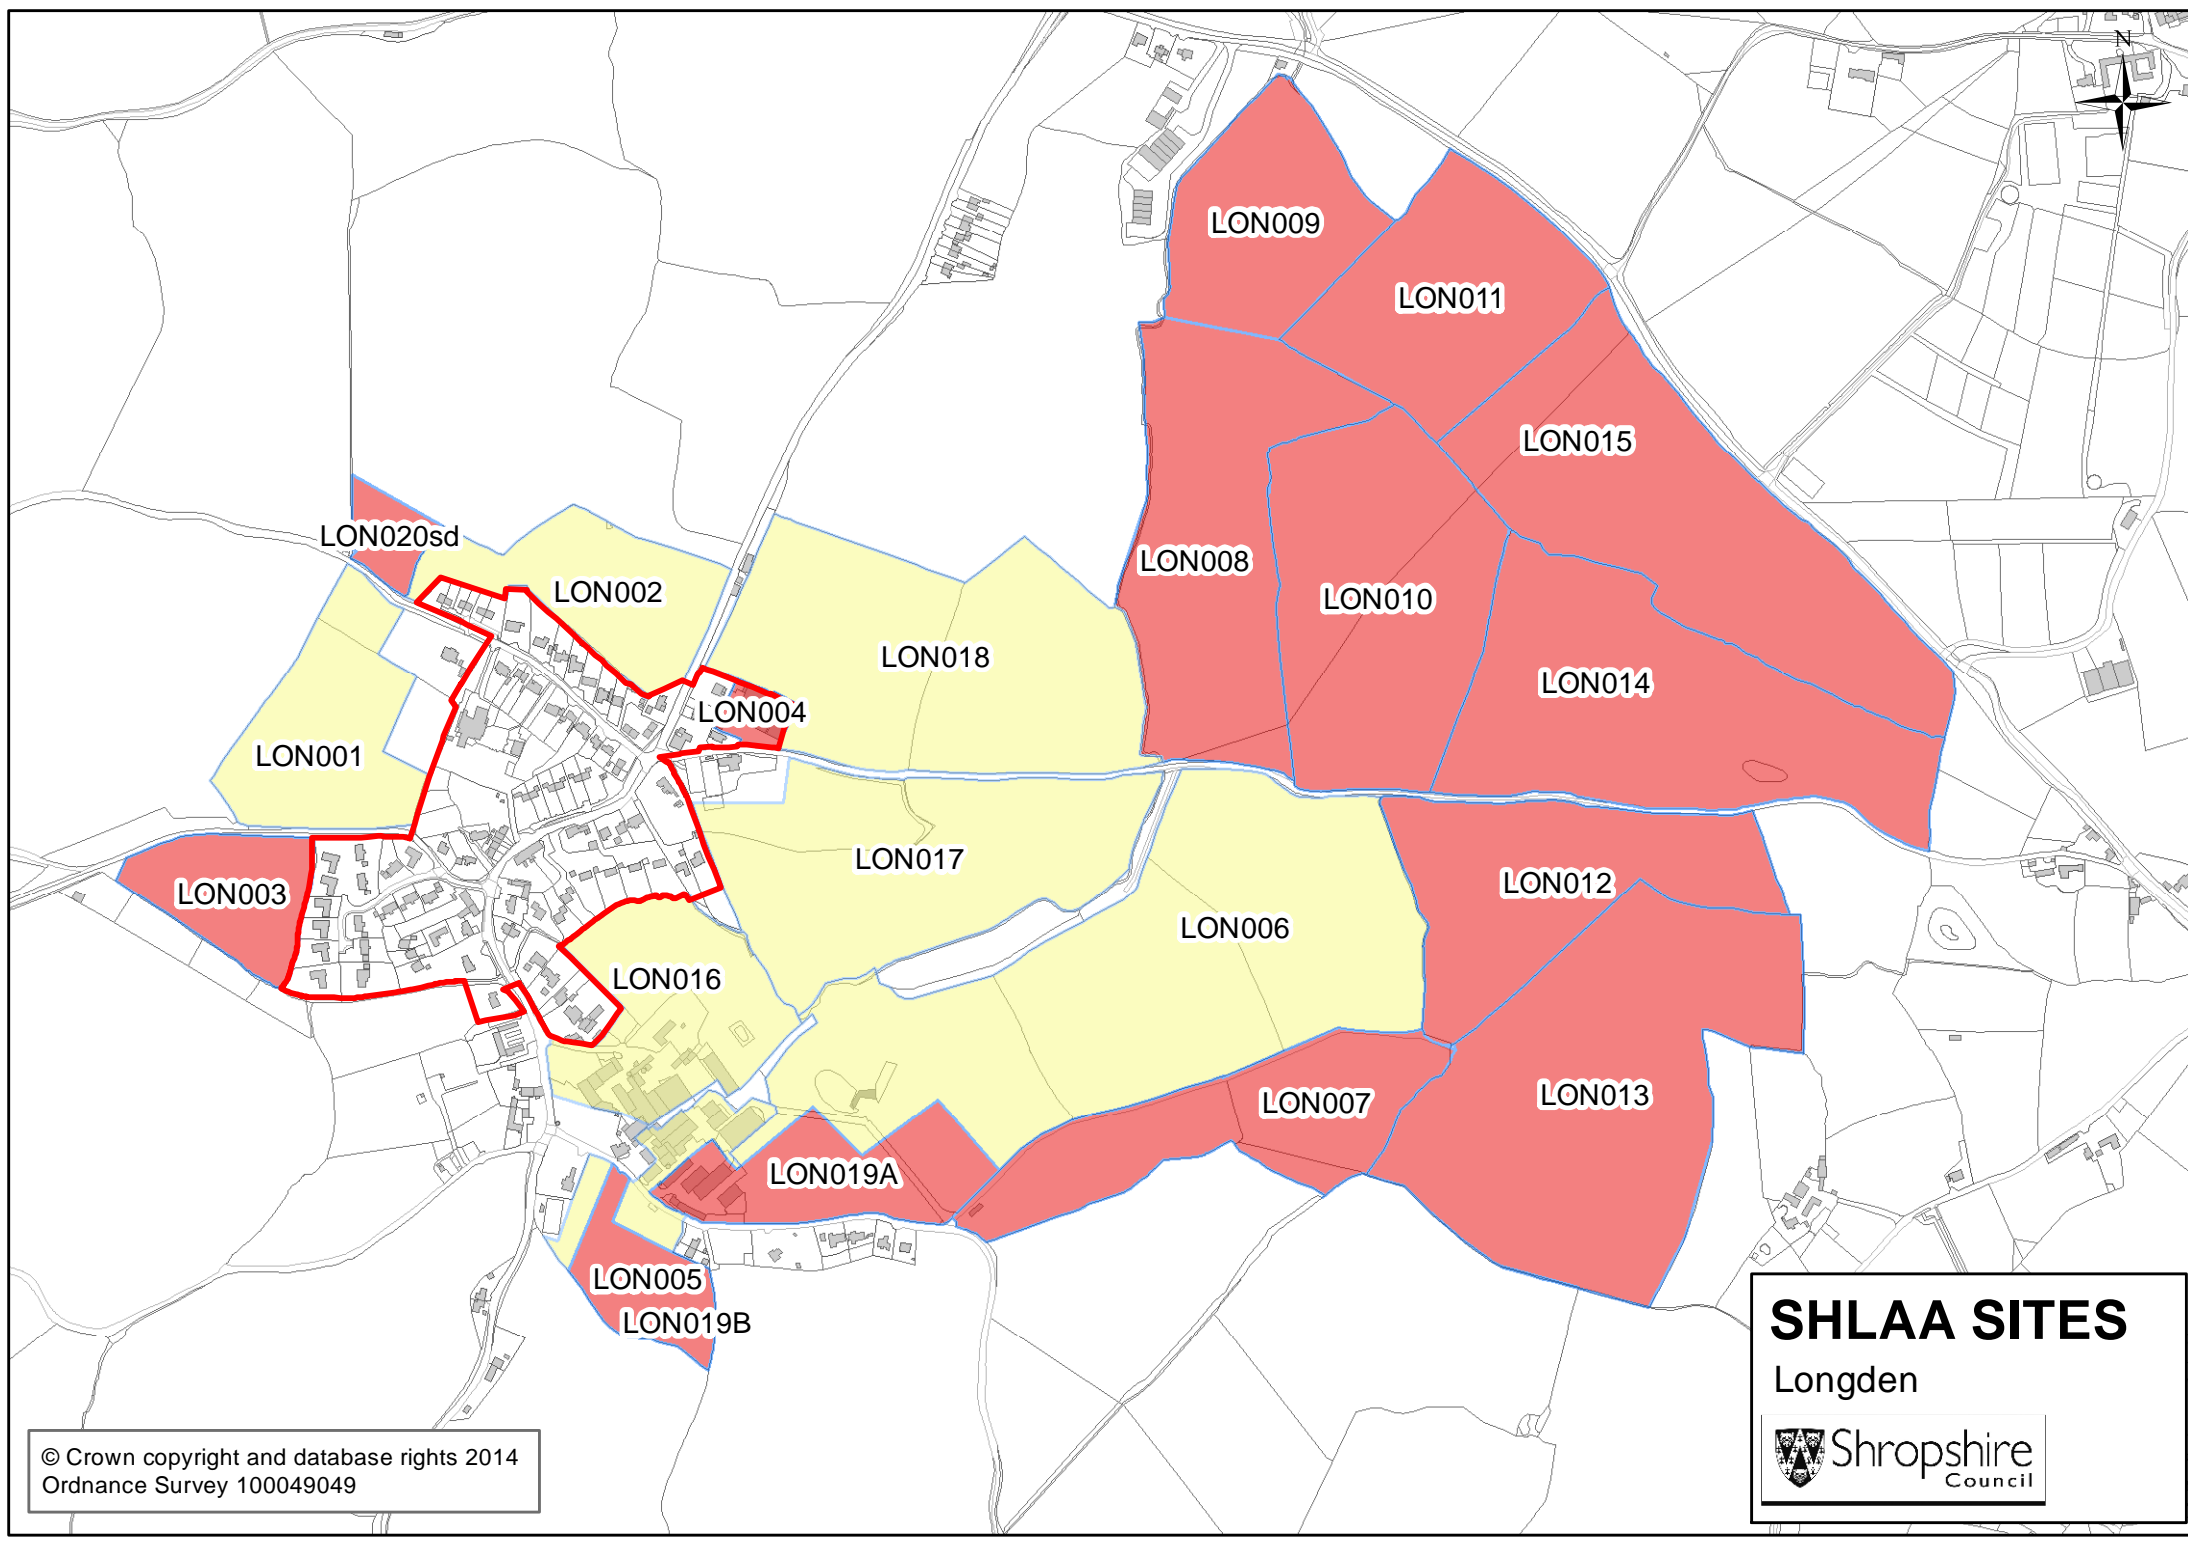

© Crown copyright and database rights 2014
Ordnance Survey 100049049

SHLAA SITES
Longden

Shropshire Council