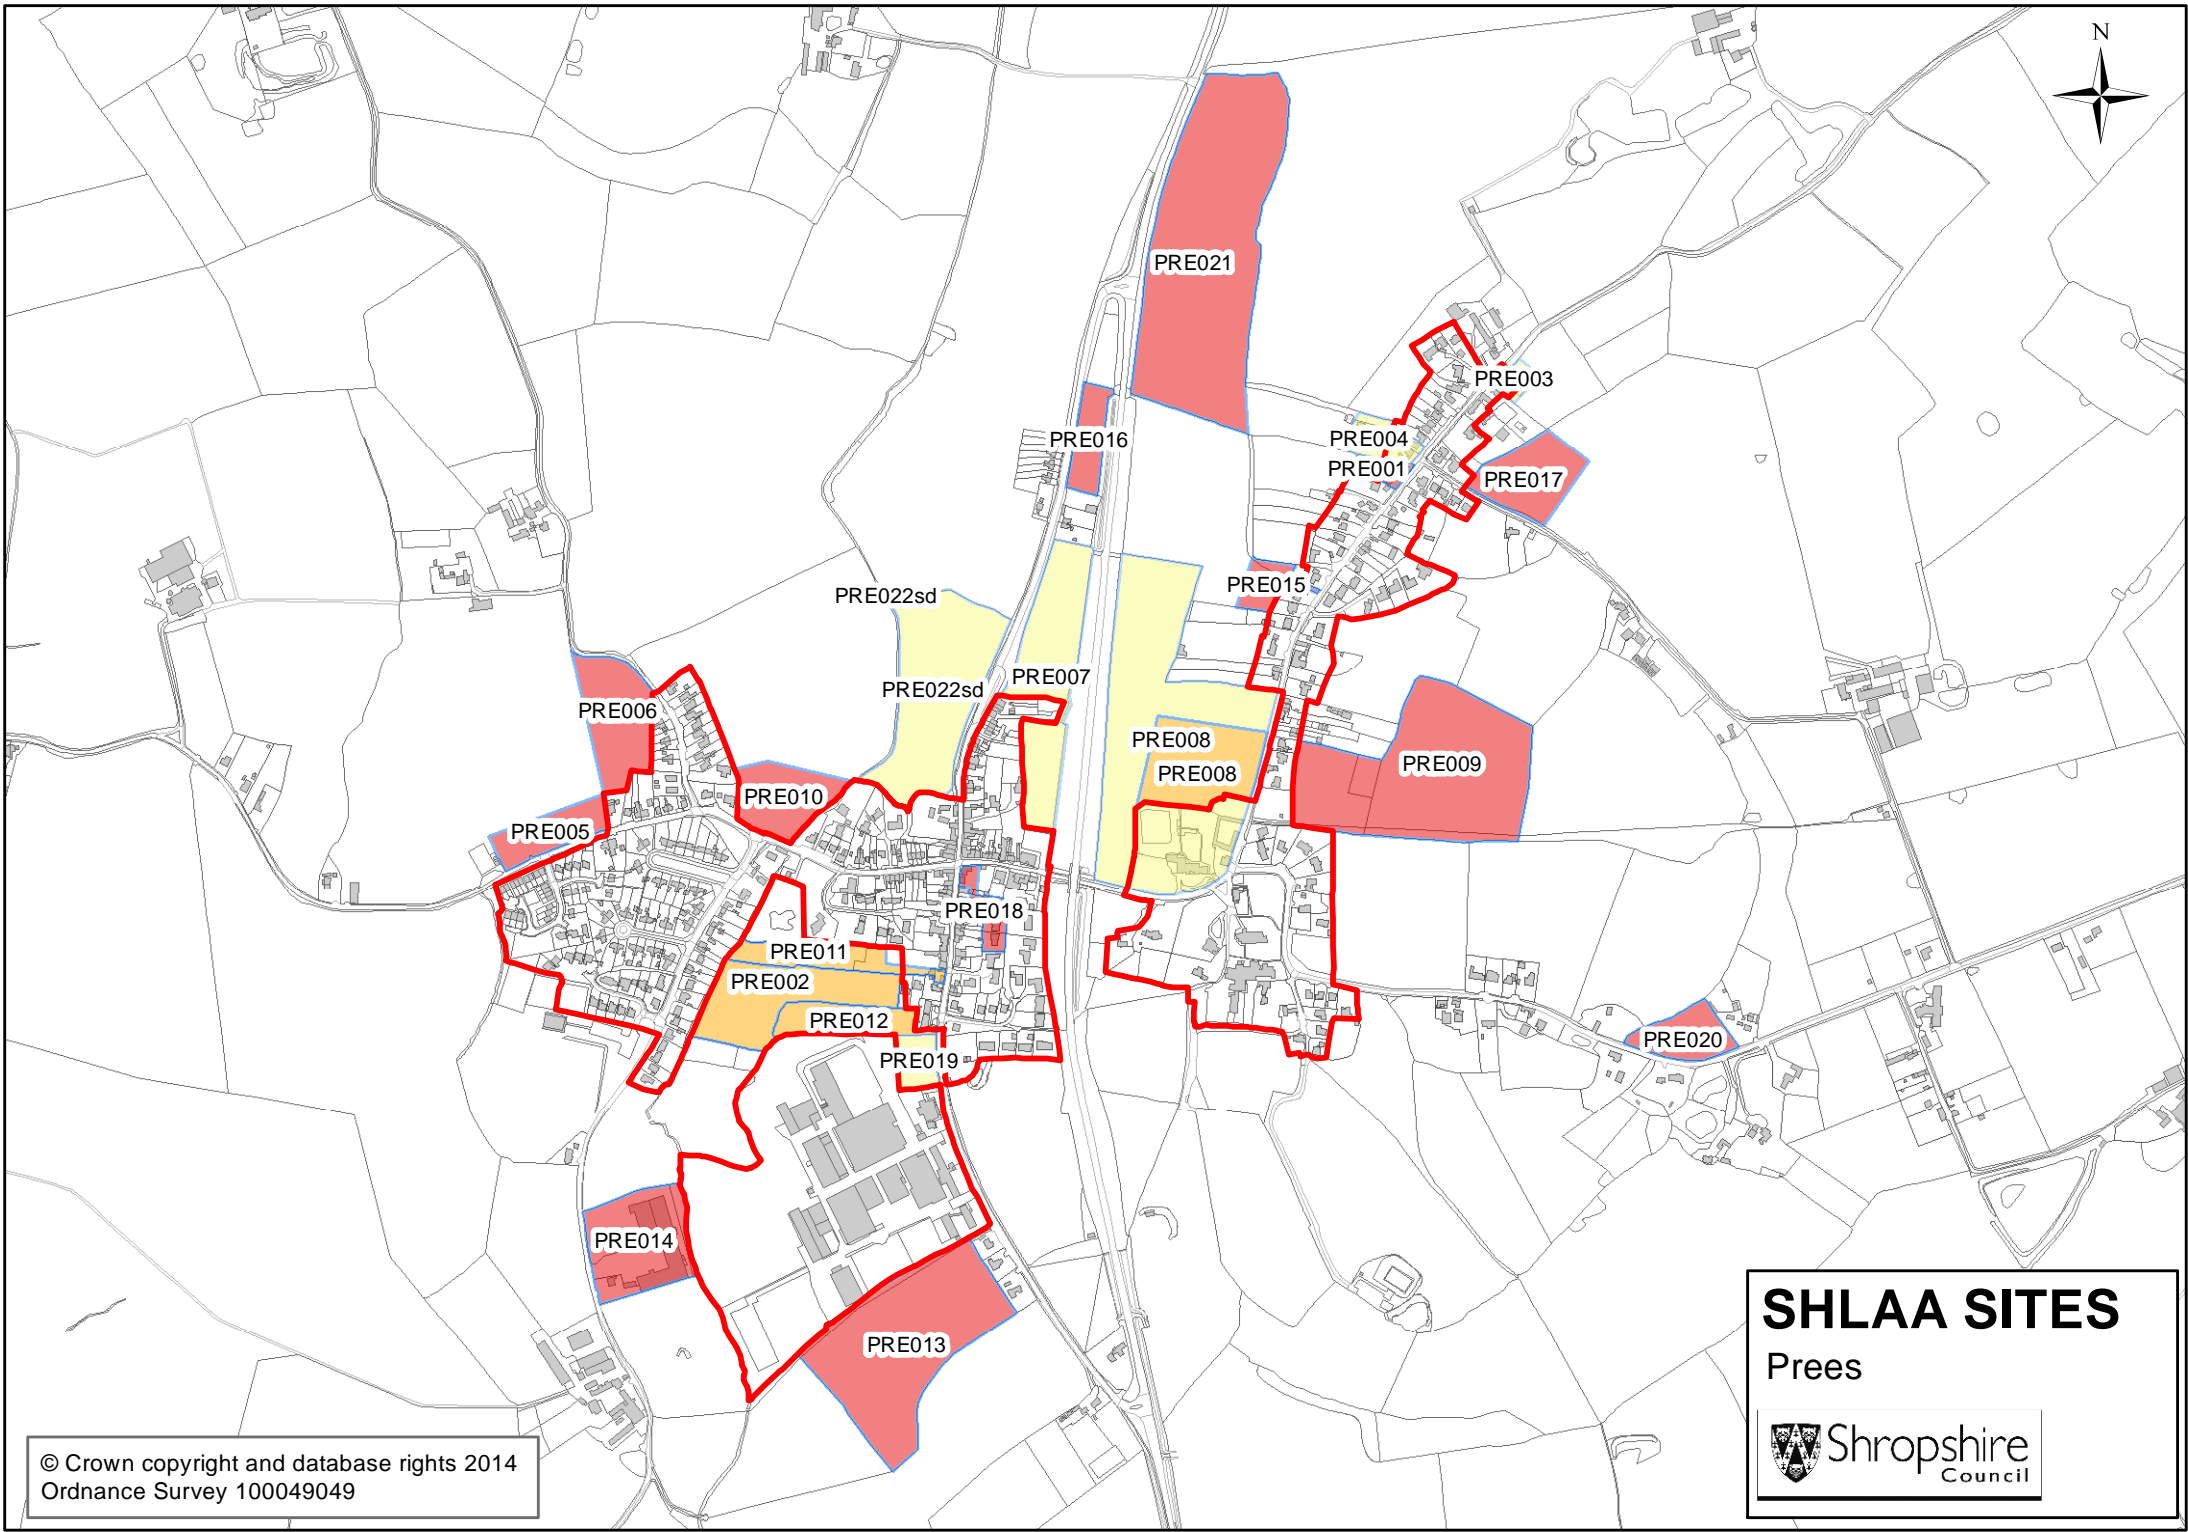

© Crown copyright and database rights 2014
Ordnance Survey 100049049

SHLAA SITES

Prees