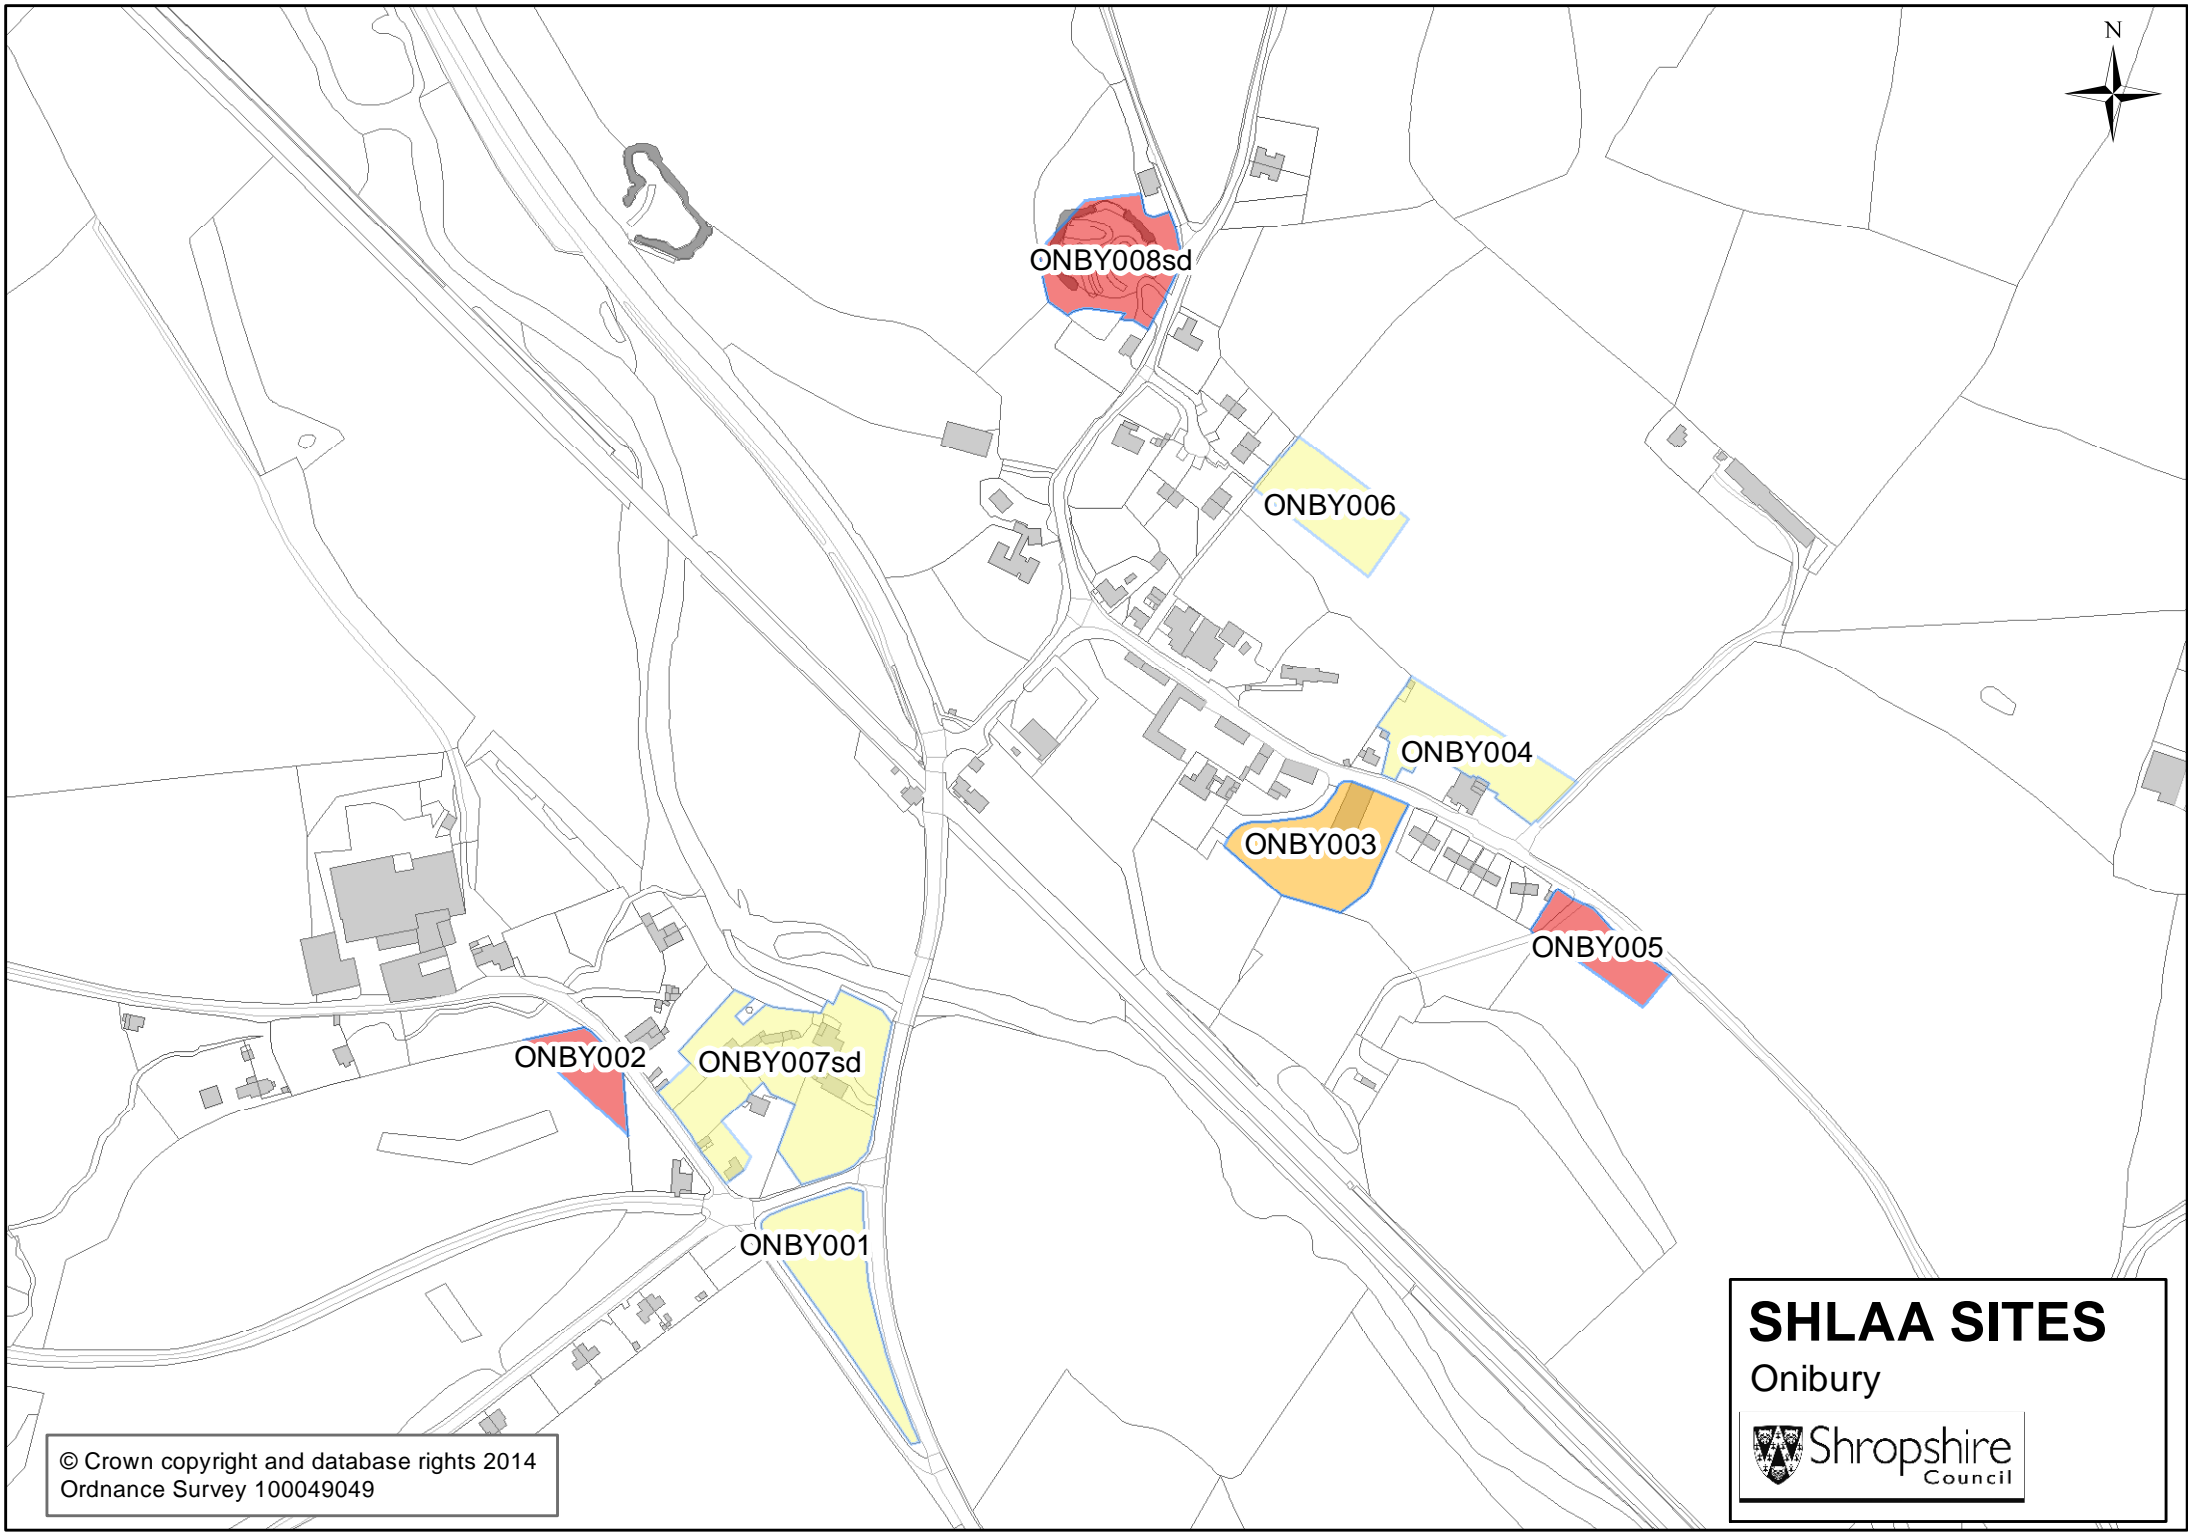

SHLAA SITES
Neenton

Shropshire
Council

© Crown copyright and database rights 2014
Ordnance Survey 100049049

SHLAA SITES
Nesscliffe

Shropshire Council

© Crown copyright and database rights 2014
Ordnance Survey 100049049