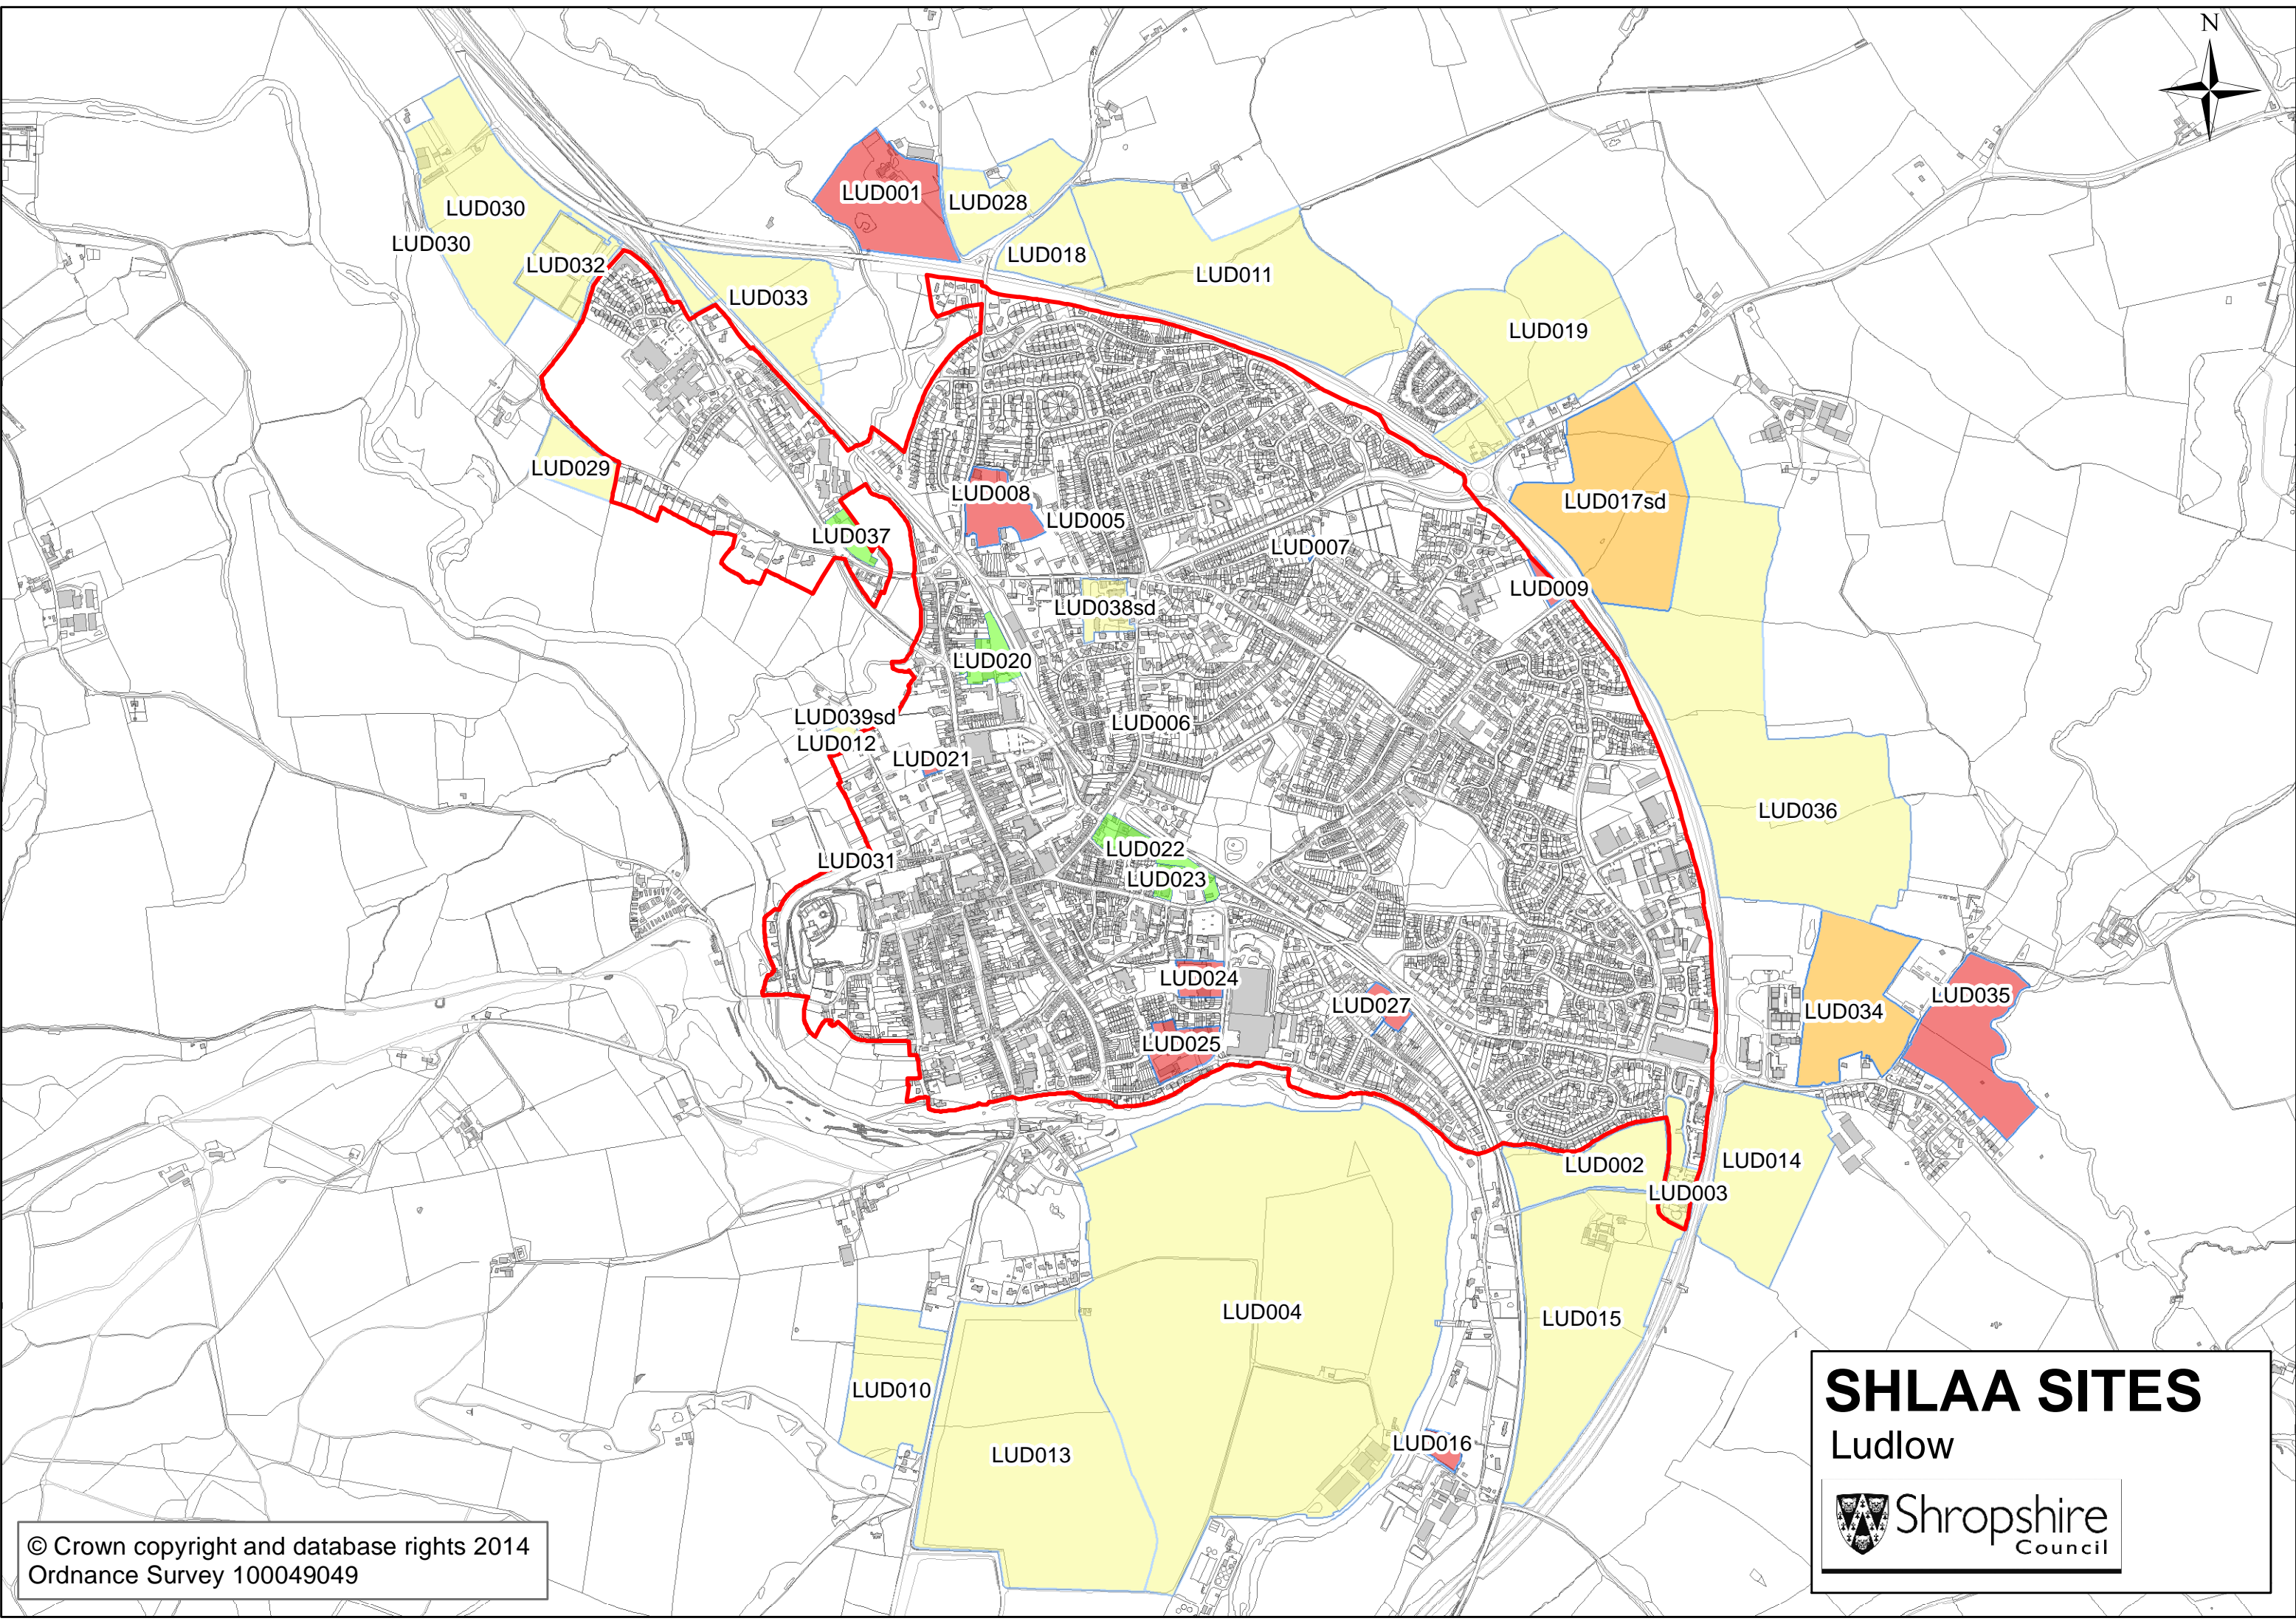

SHLAA SITES

Llanymynech

© Crown copyright and database rights 2014
Ordnance Survey 100049049

SHLAA SITES
Longden

Shropshire Council

© Crown copyright and database rights 2014
Ordnance Survey 100049049

SHLAA SITES
Ludlow