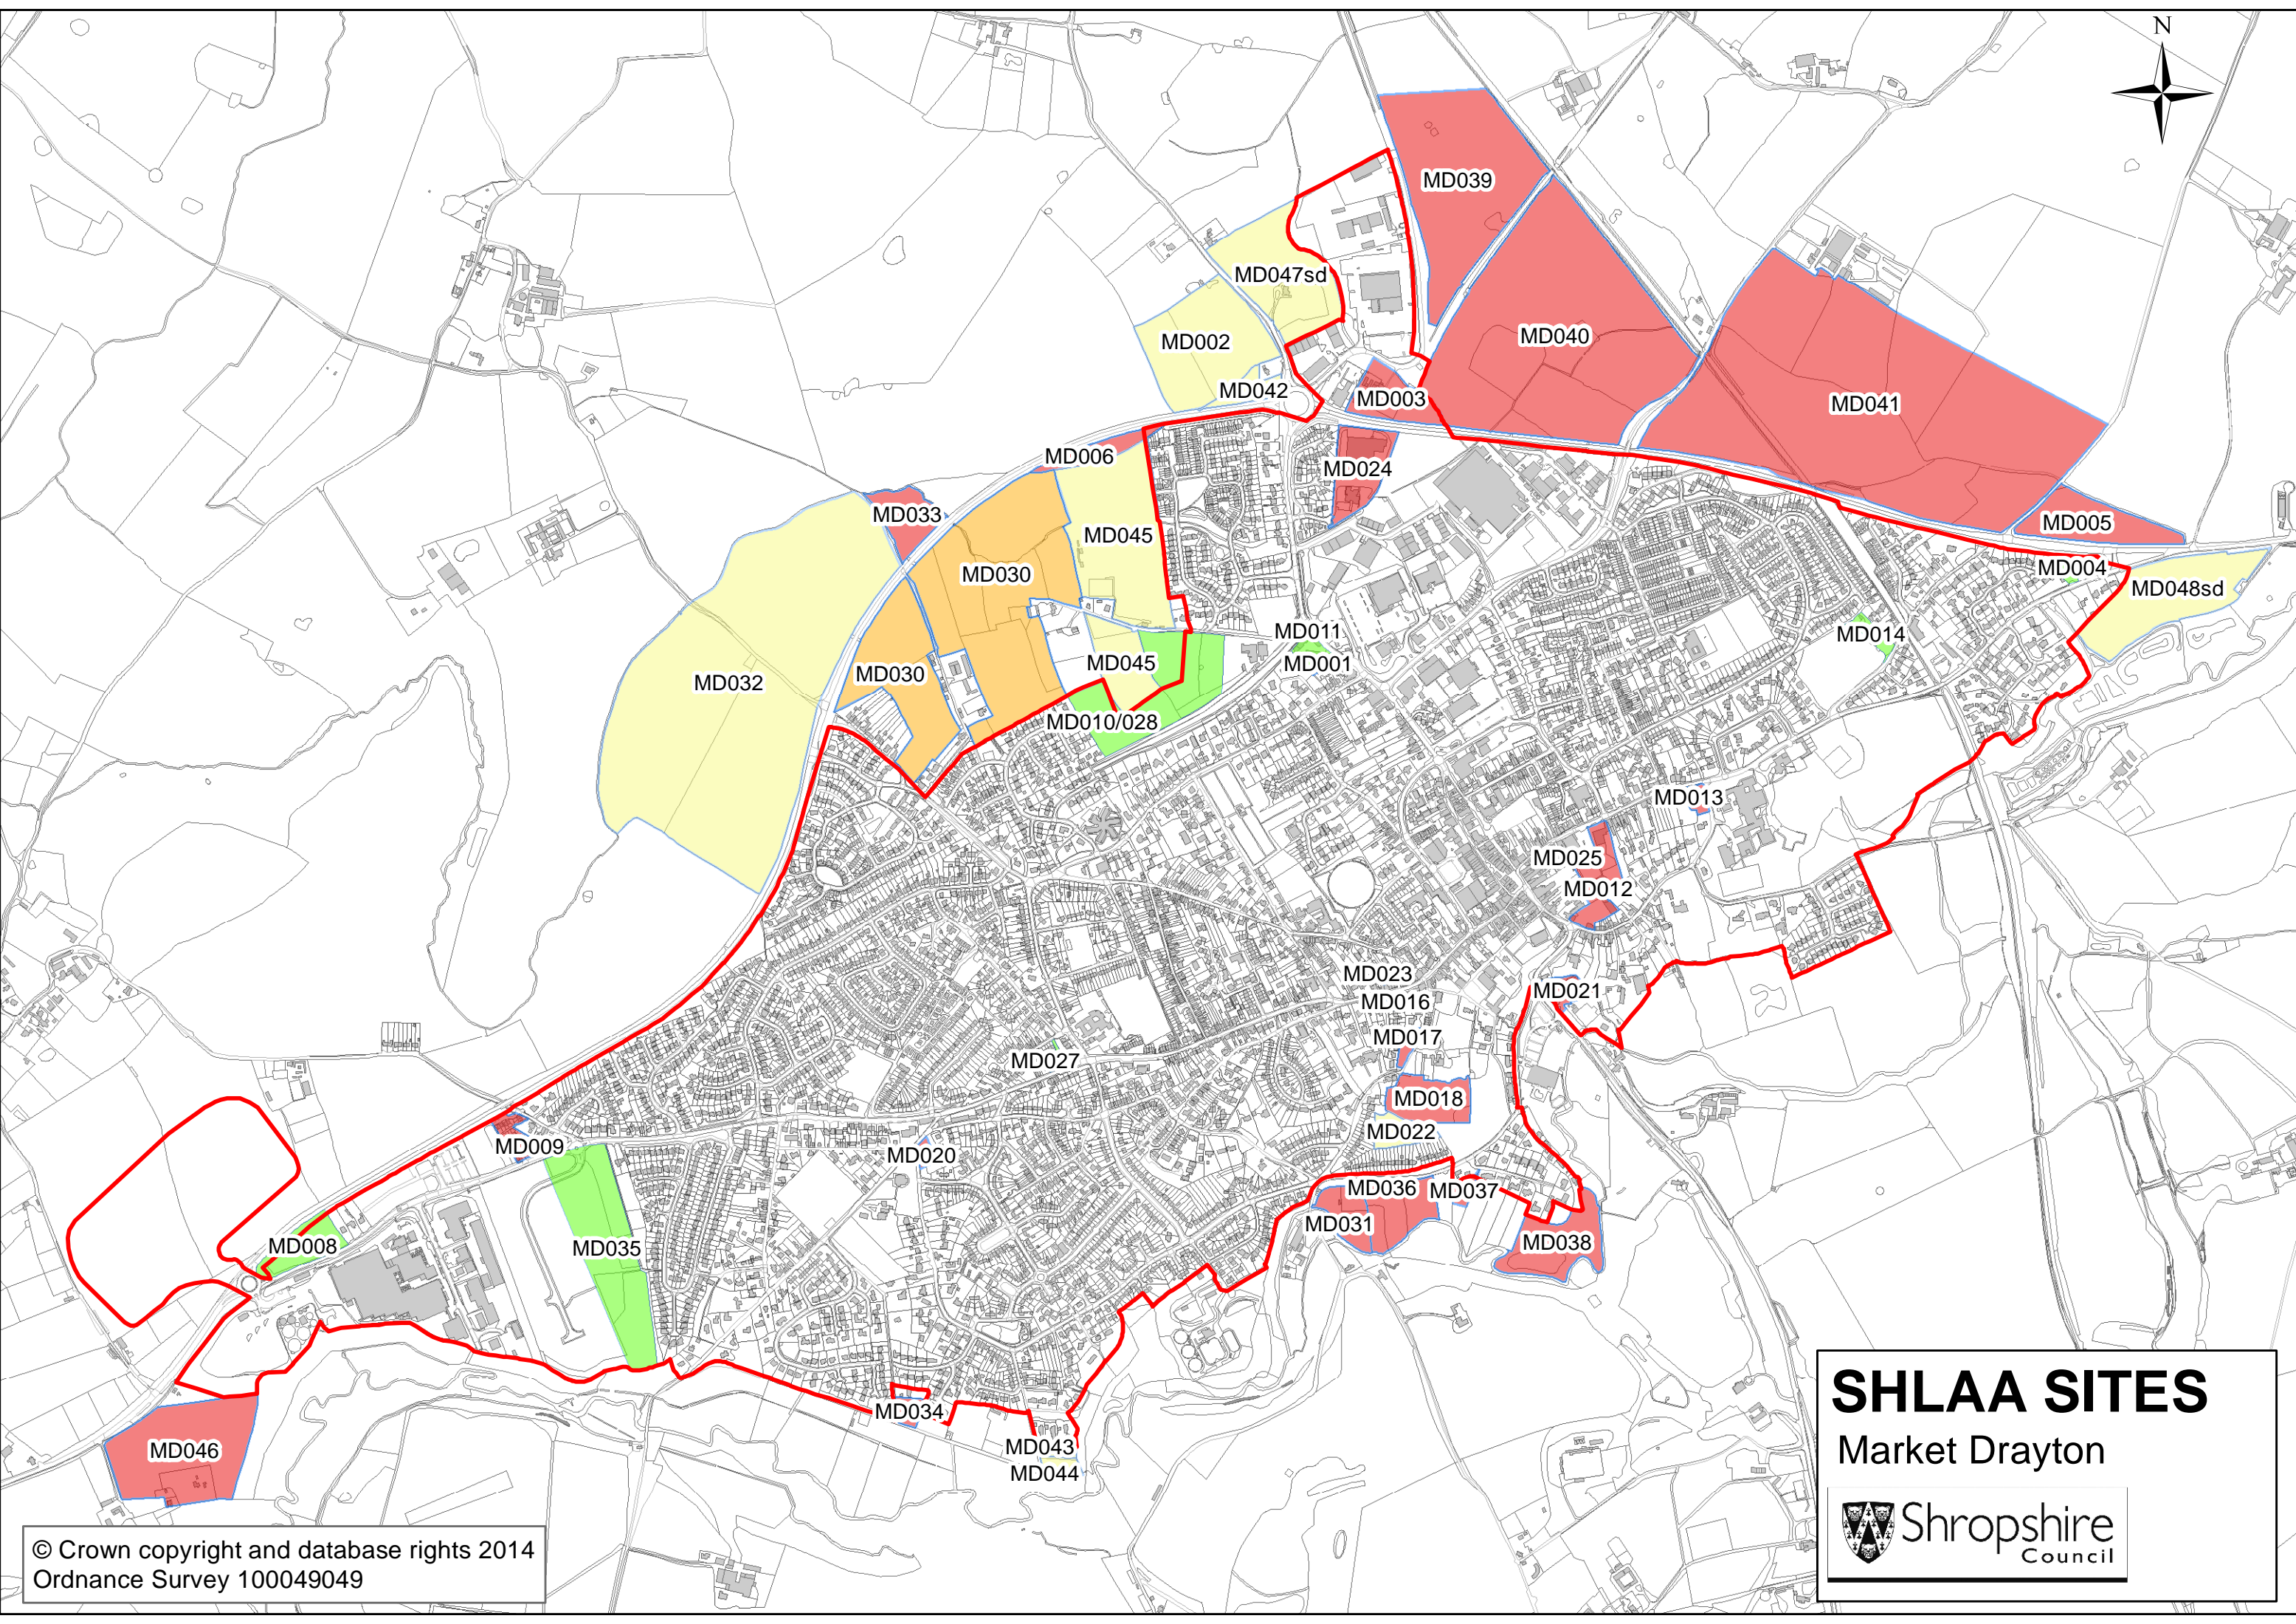

SHLAA SITES
Market Drayton

© Crown copyright and database rights 2014
Ordnance Survey 100049049

© Crown copyright and database rights 2014
Ordnance Survey 100049049

SHLAA SITES

Minsterley

© Crown copyright and database rights 2014
Ordnance Survey 100049049