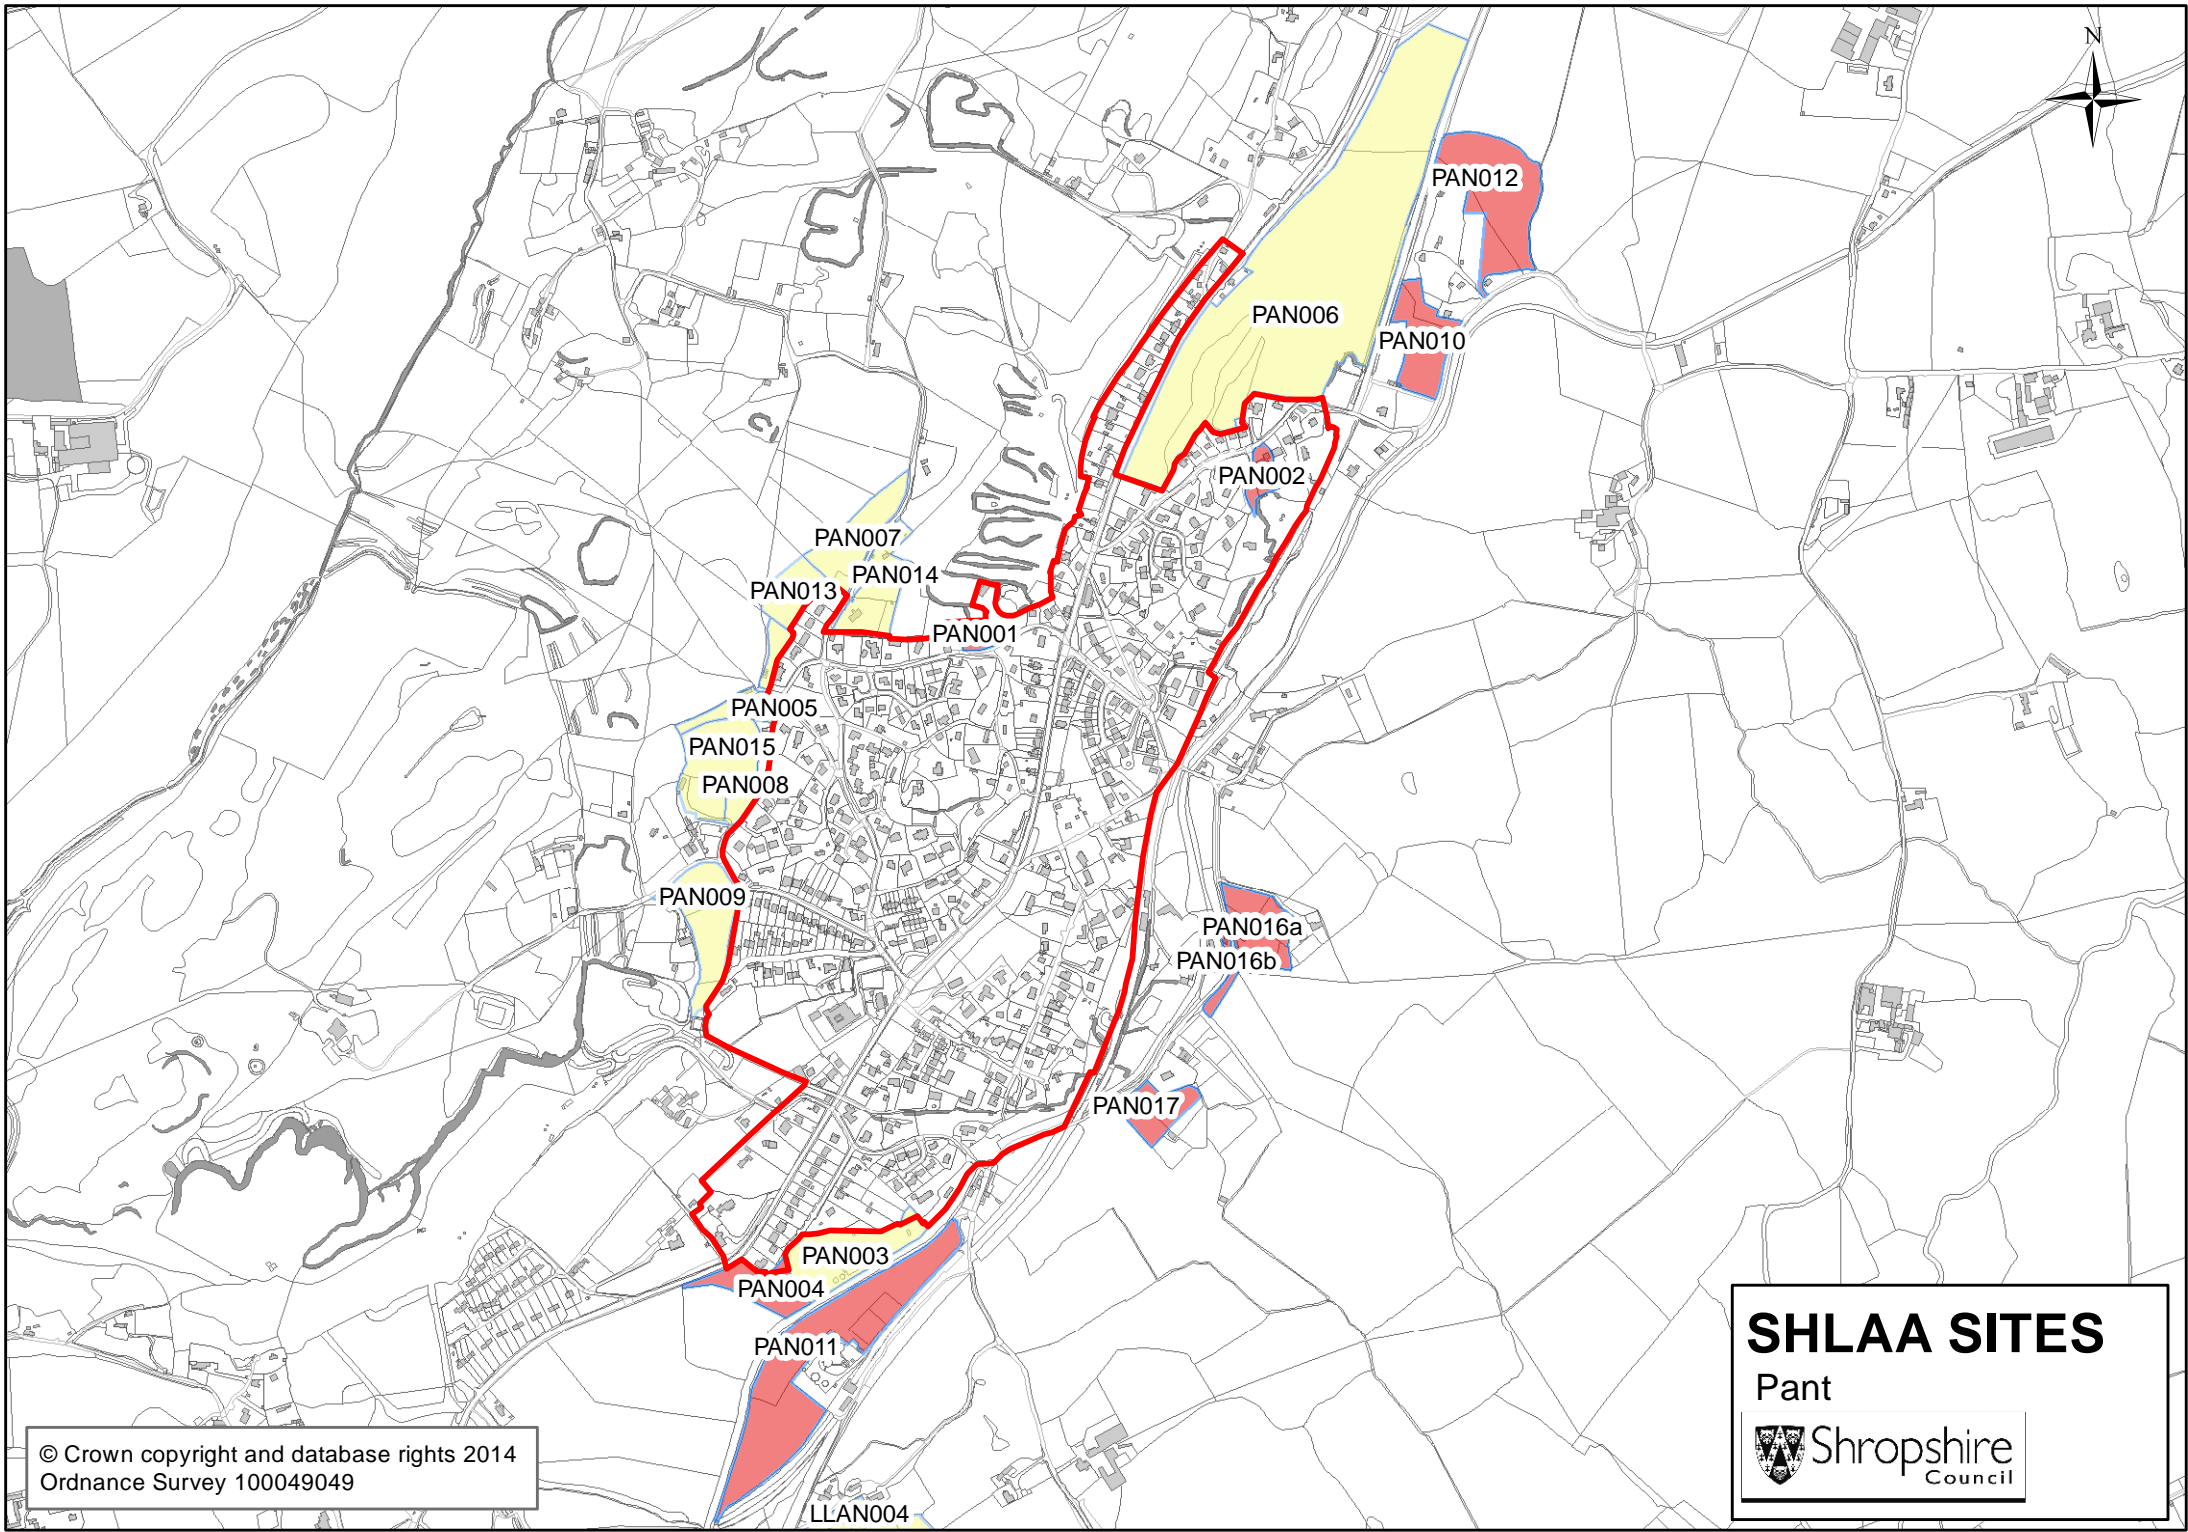

© Crown copyright and database rights 2014
Ordnance Survey 100049049

SHLAA SITES
Pant

Shropshire
Council