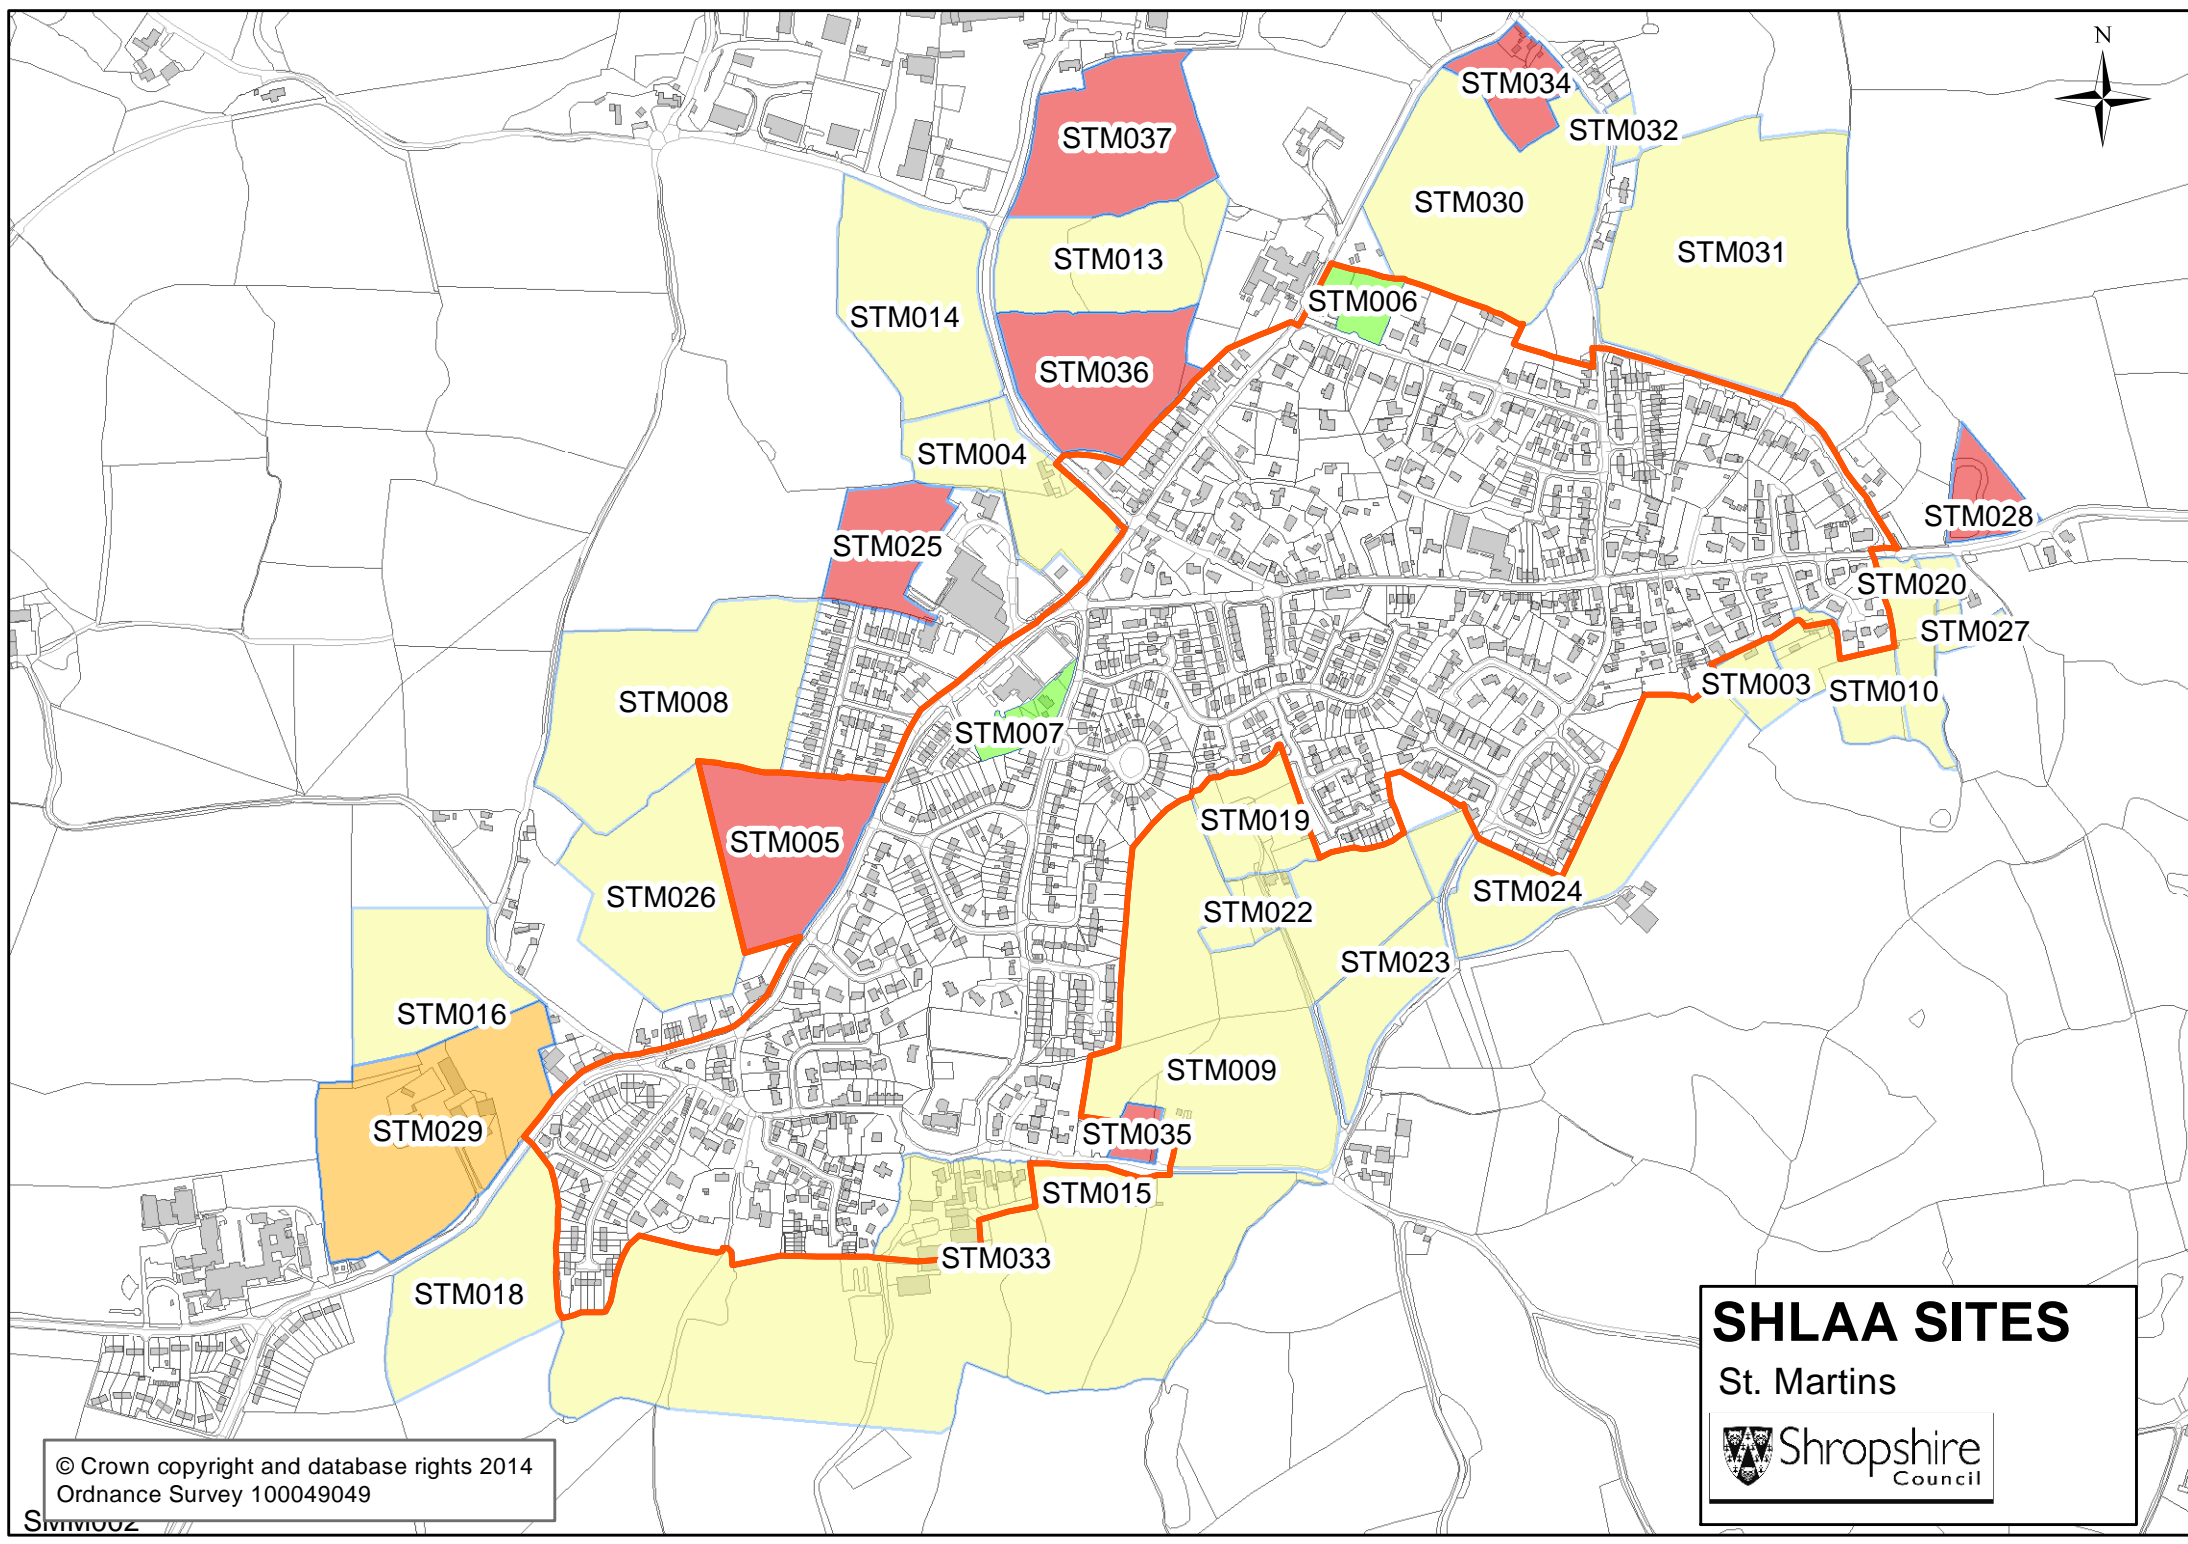

Shropshire
Council

© Crown copyright and database rights 2013
Ordnance Survey 100049049

SHLAA SITES
Shifnal

Shropshire
Council

© Crown copyright and database rights 2014
Ordnance Survey 100049049

SHLAA SITES
St. Martins