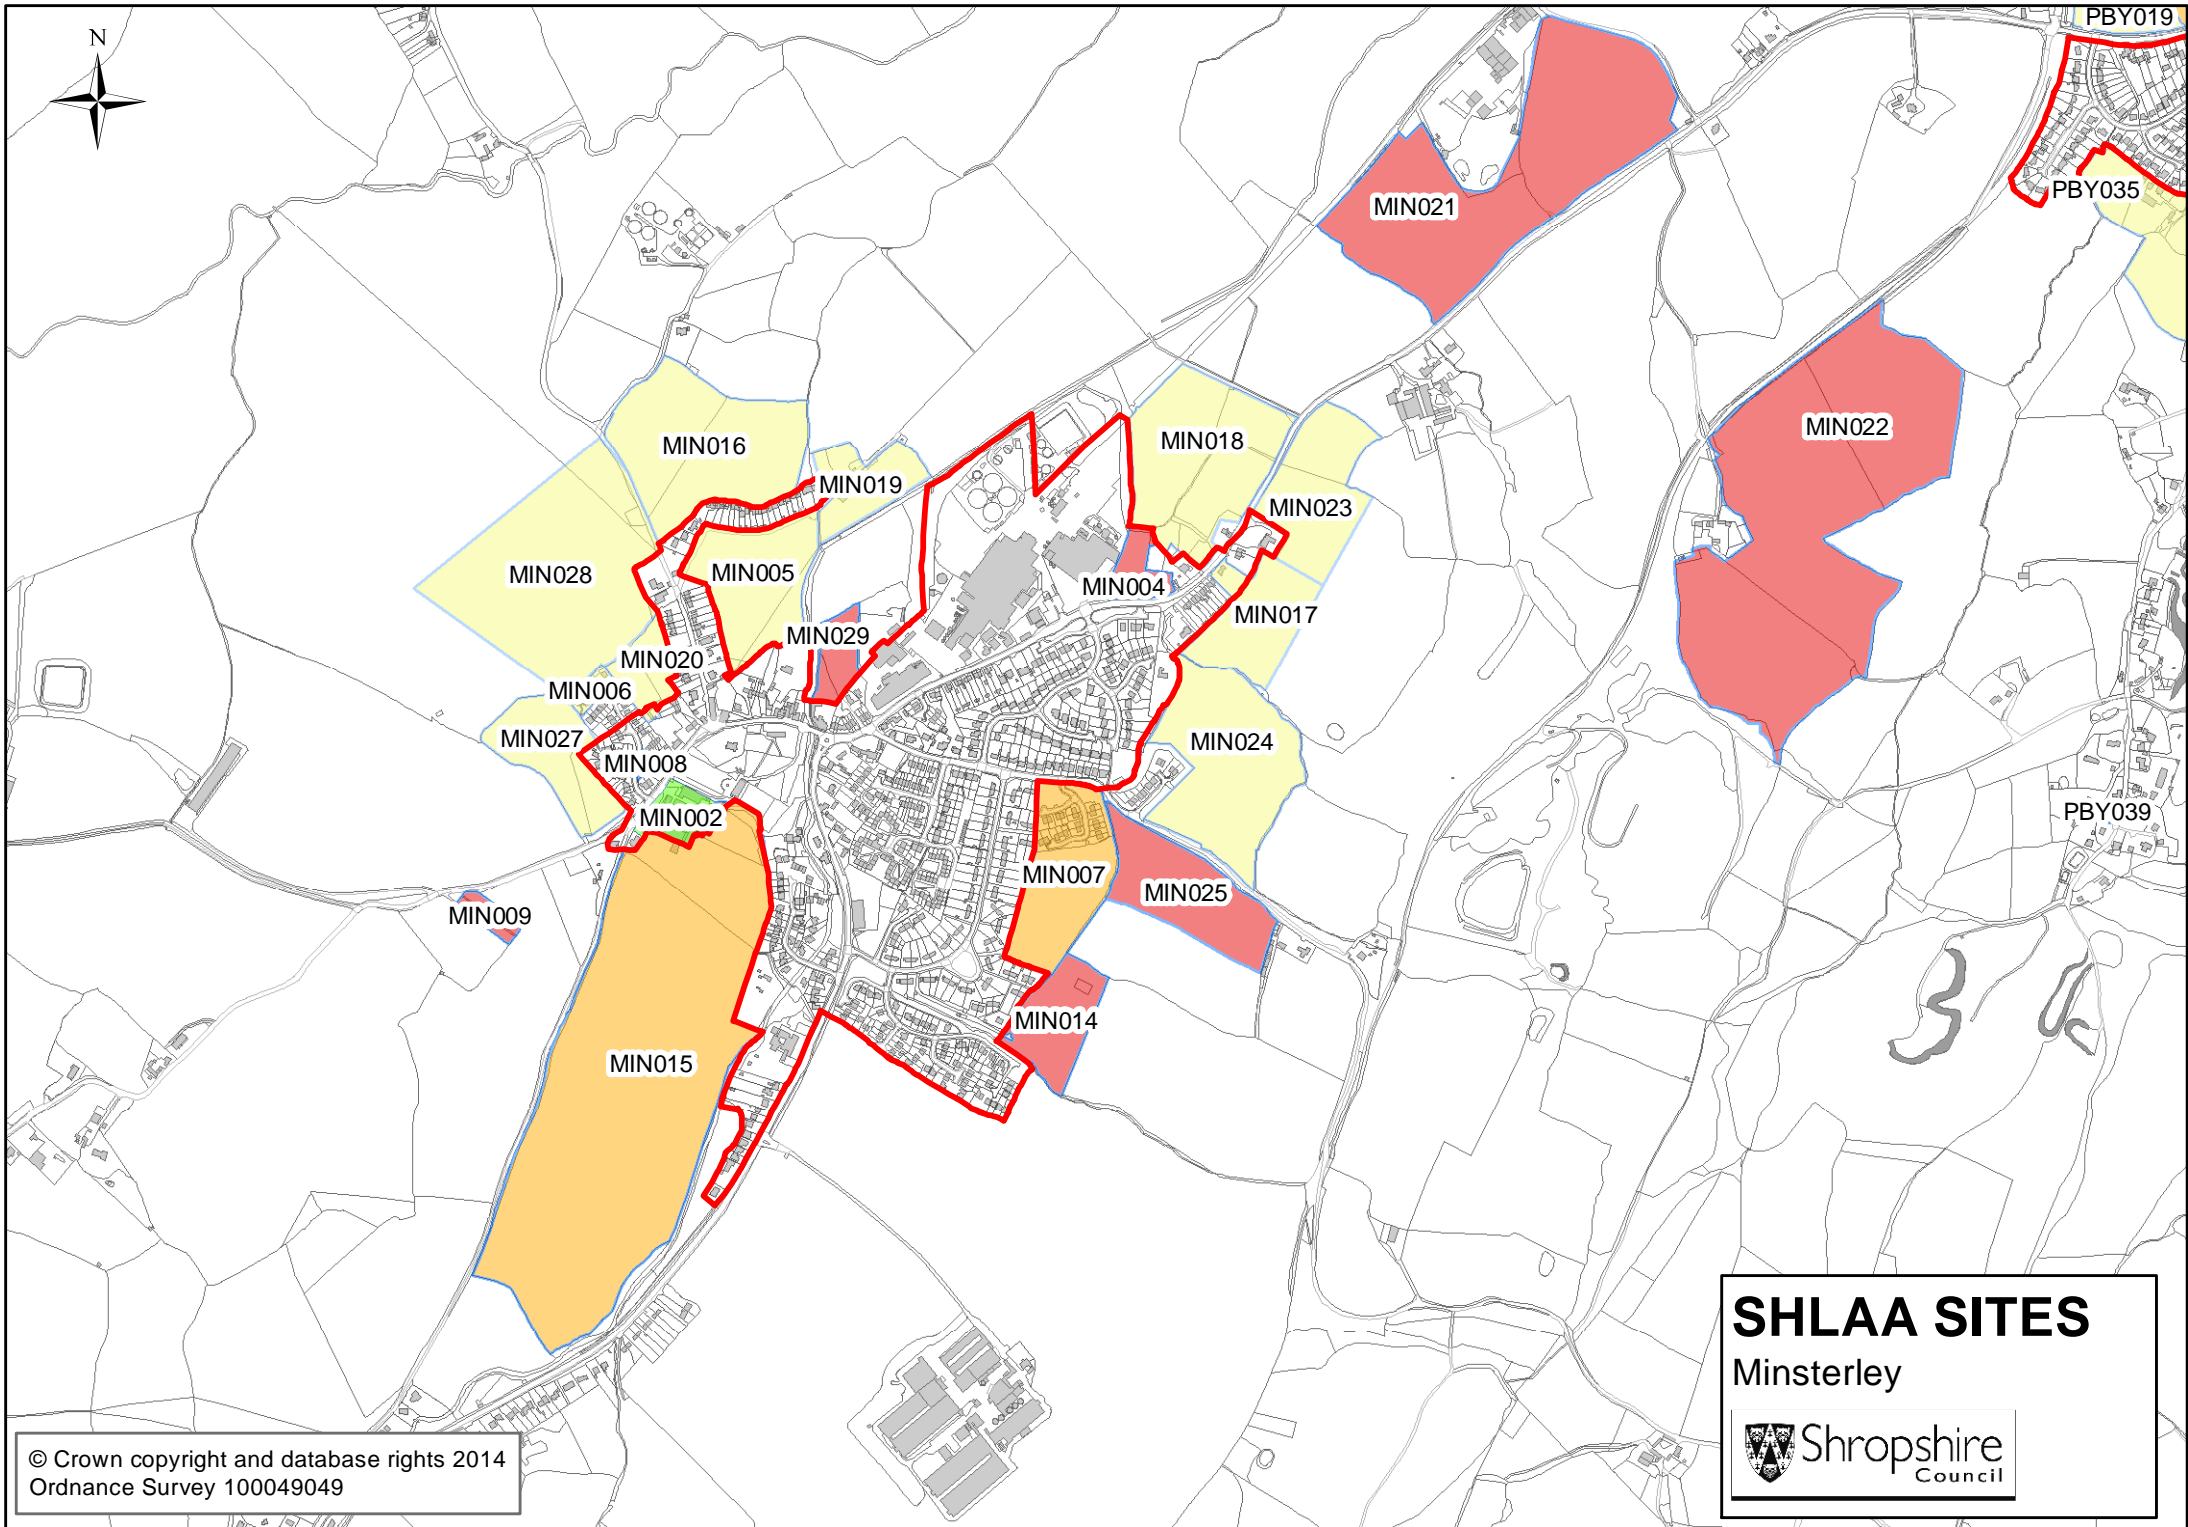

SHLAA SITES
Market Drayton

© Crown copyright and database rights 2014
Ordnance Survey 100049049

© Crown copyright and database rights 2014
Ordnance Survey 100049049

SHLAA SITES

Minsterley

© Crown copyright and database rights 2014
Ordnance Survey 100049049