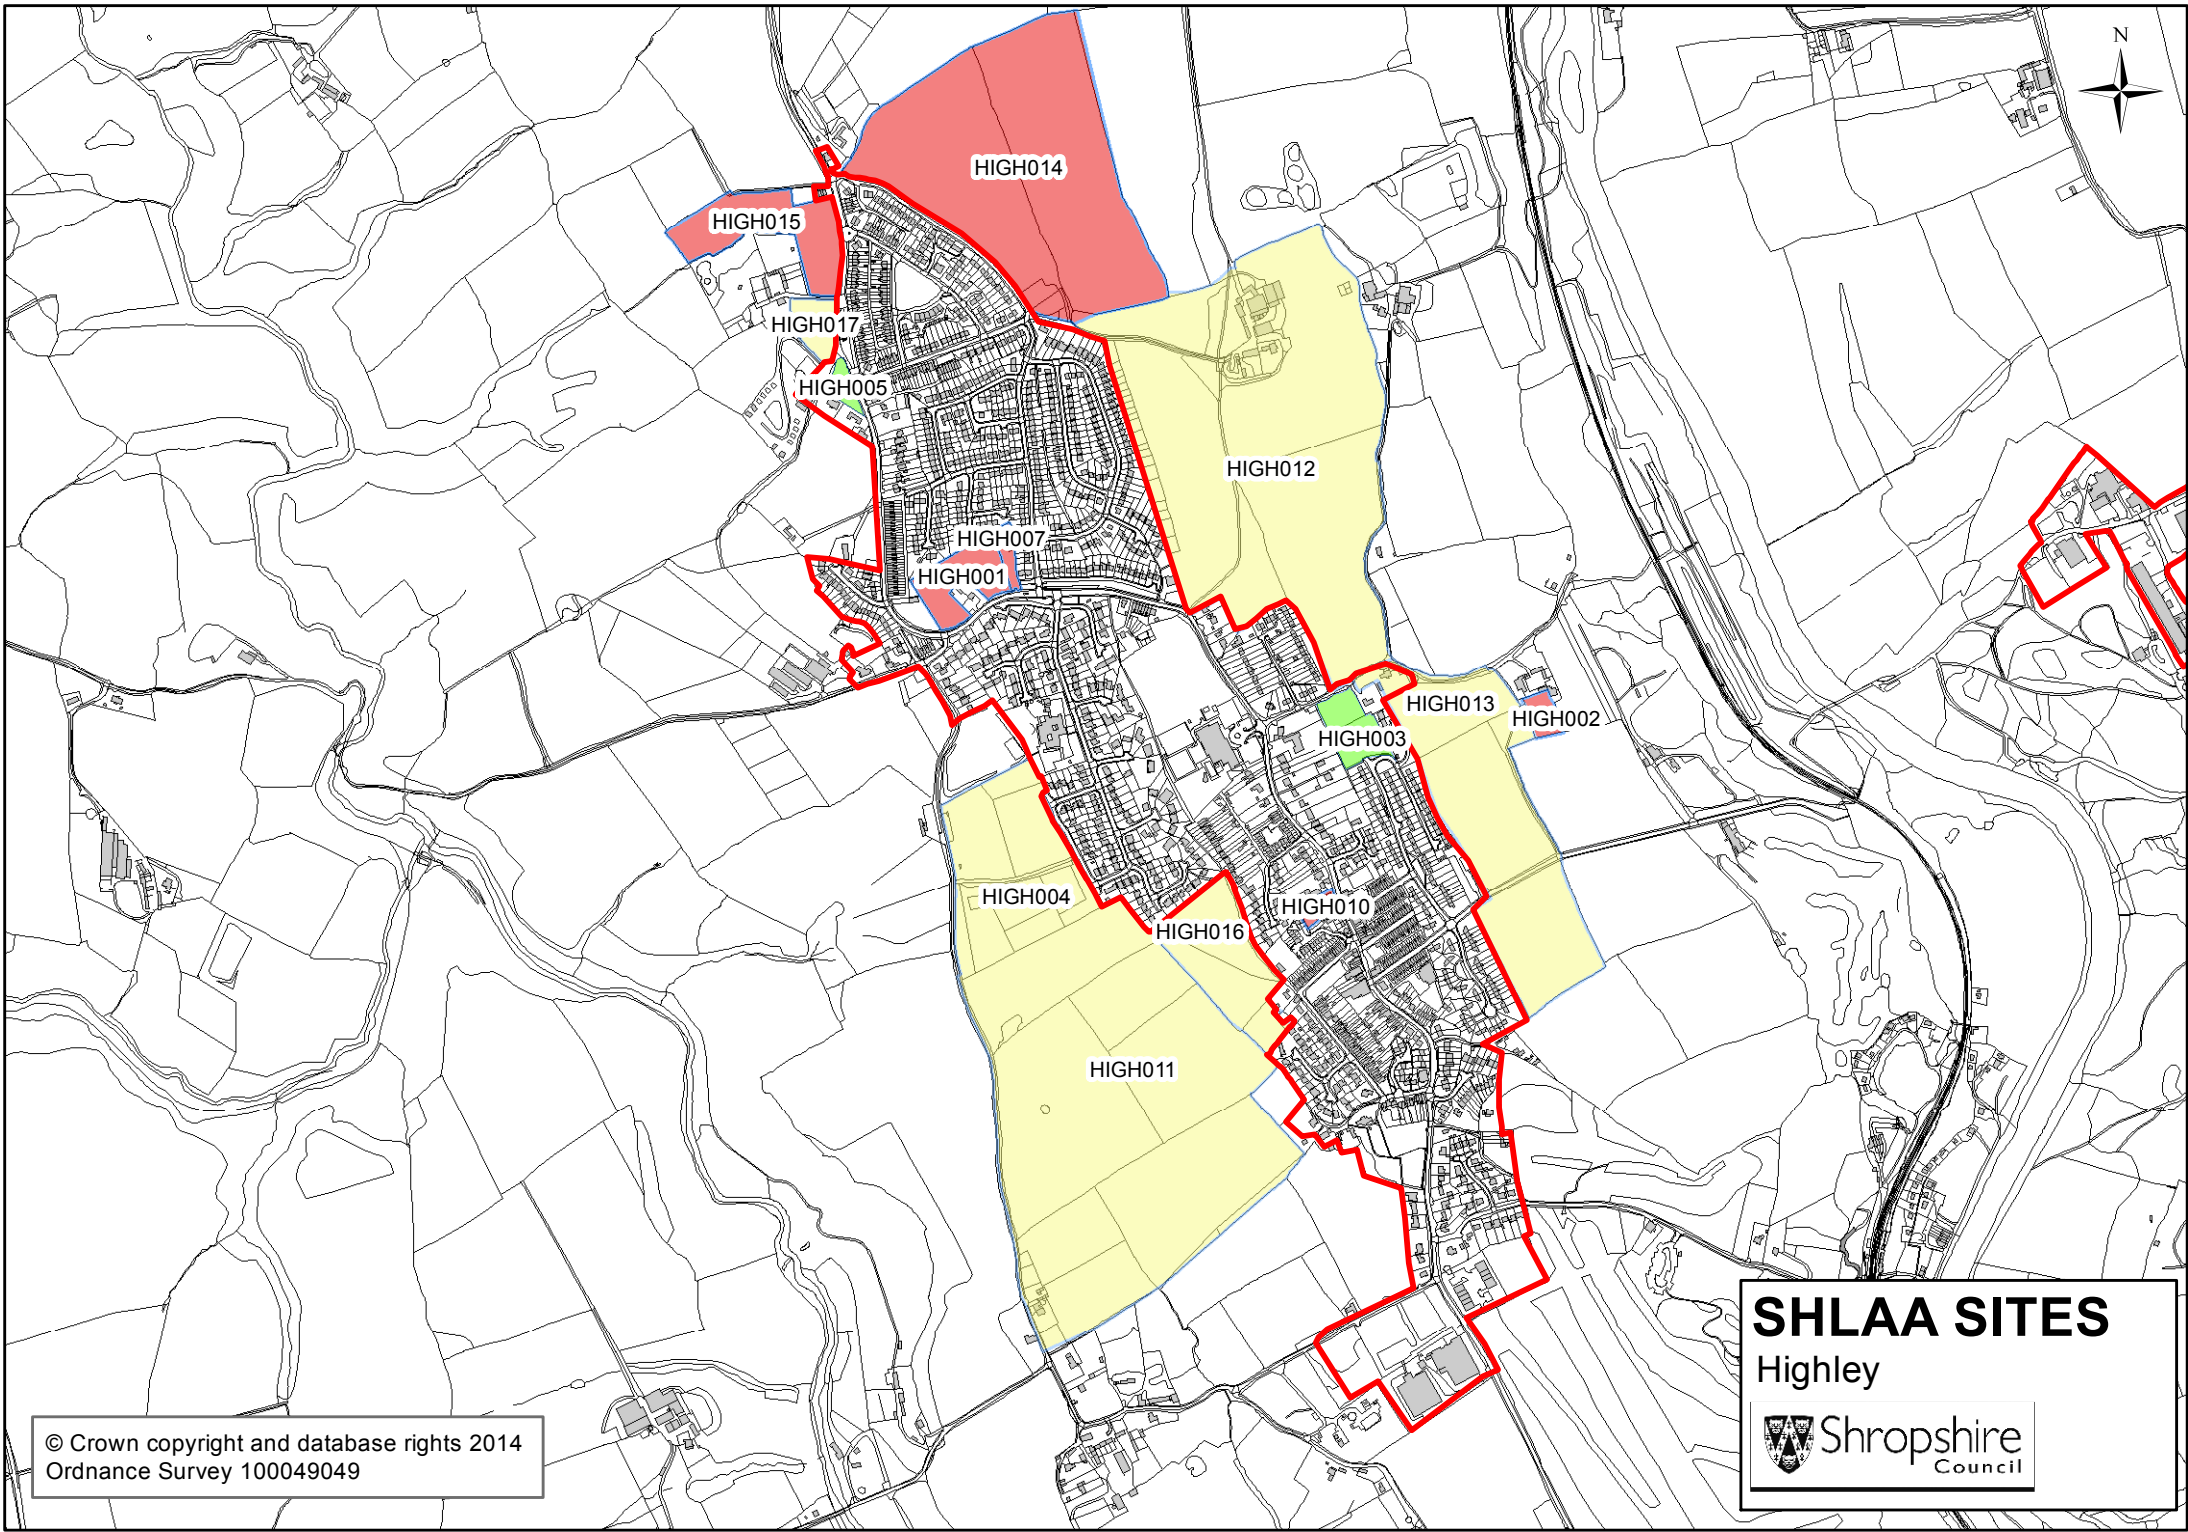

© Crown copyright and database rights 2014
Ordnance Survey 100049049

SHLAA SITES

Gobowen

© Crown copyright and database rights 2014
Ordnance Survey 100049049

SHLAA SITES
Hanwood &
Hanwood Bank

Shropshire
Council