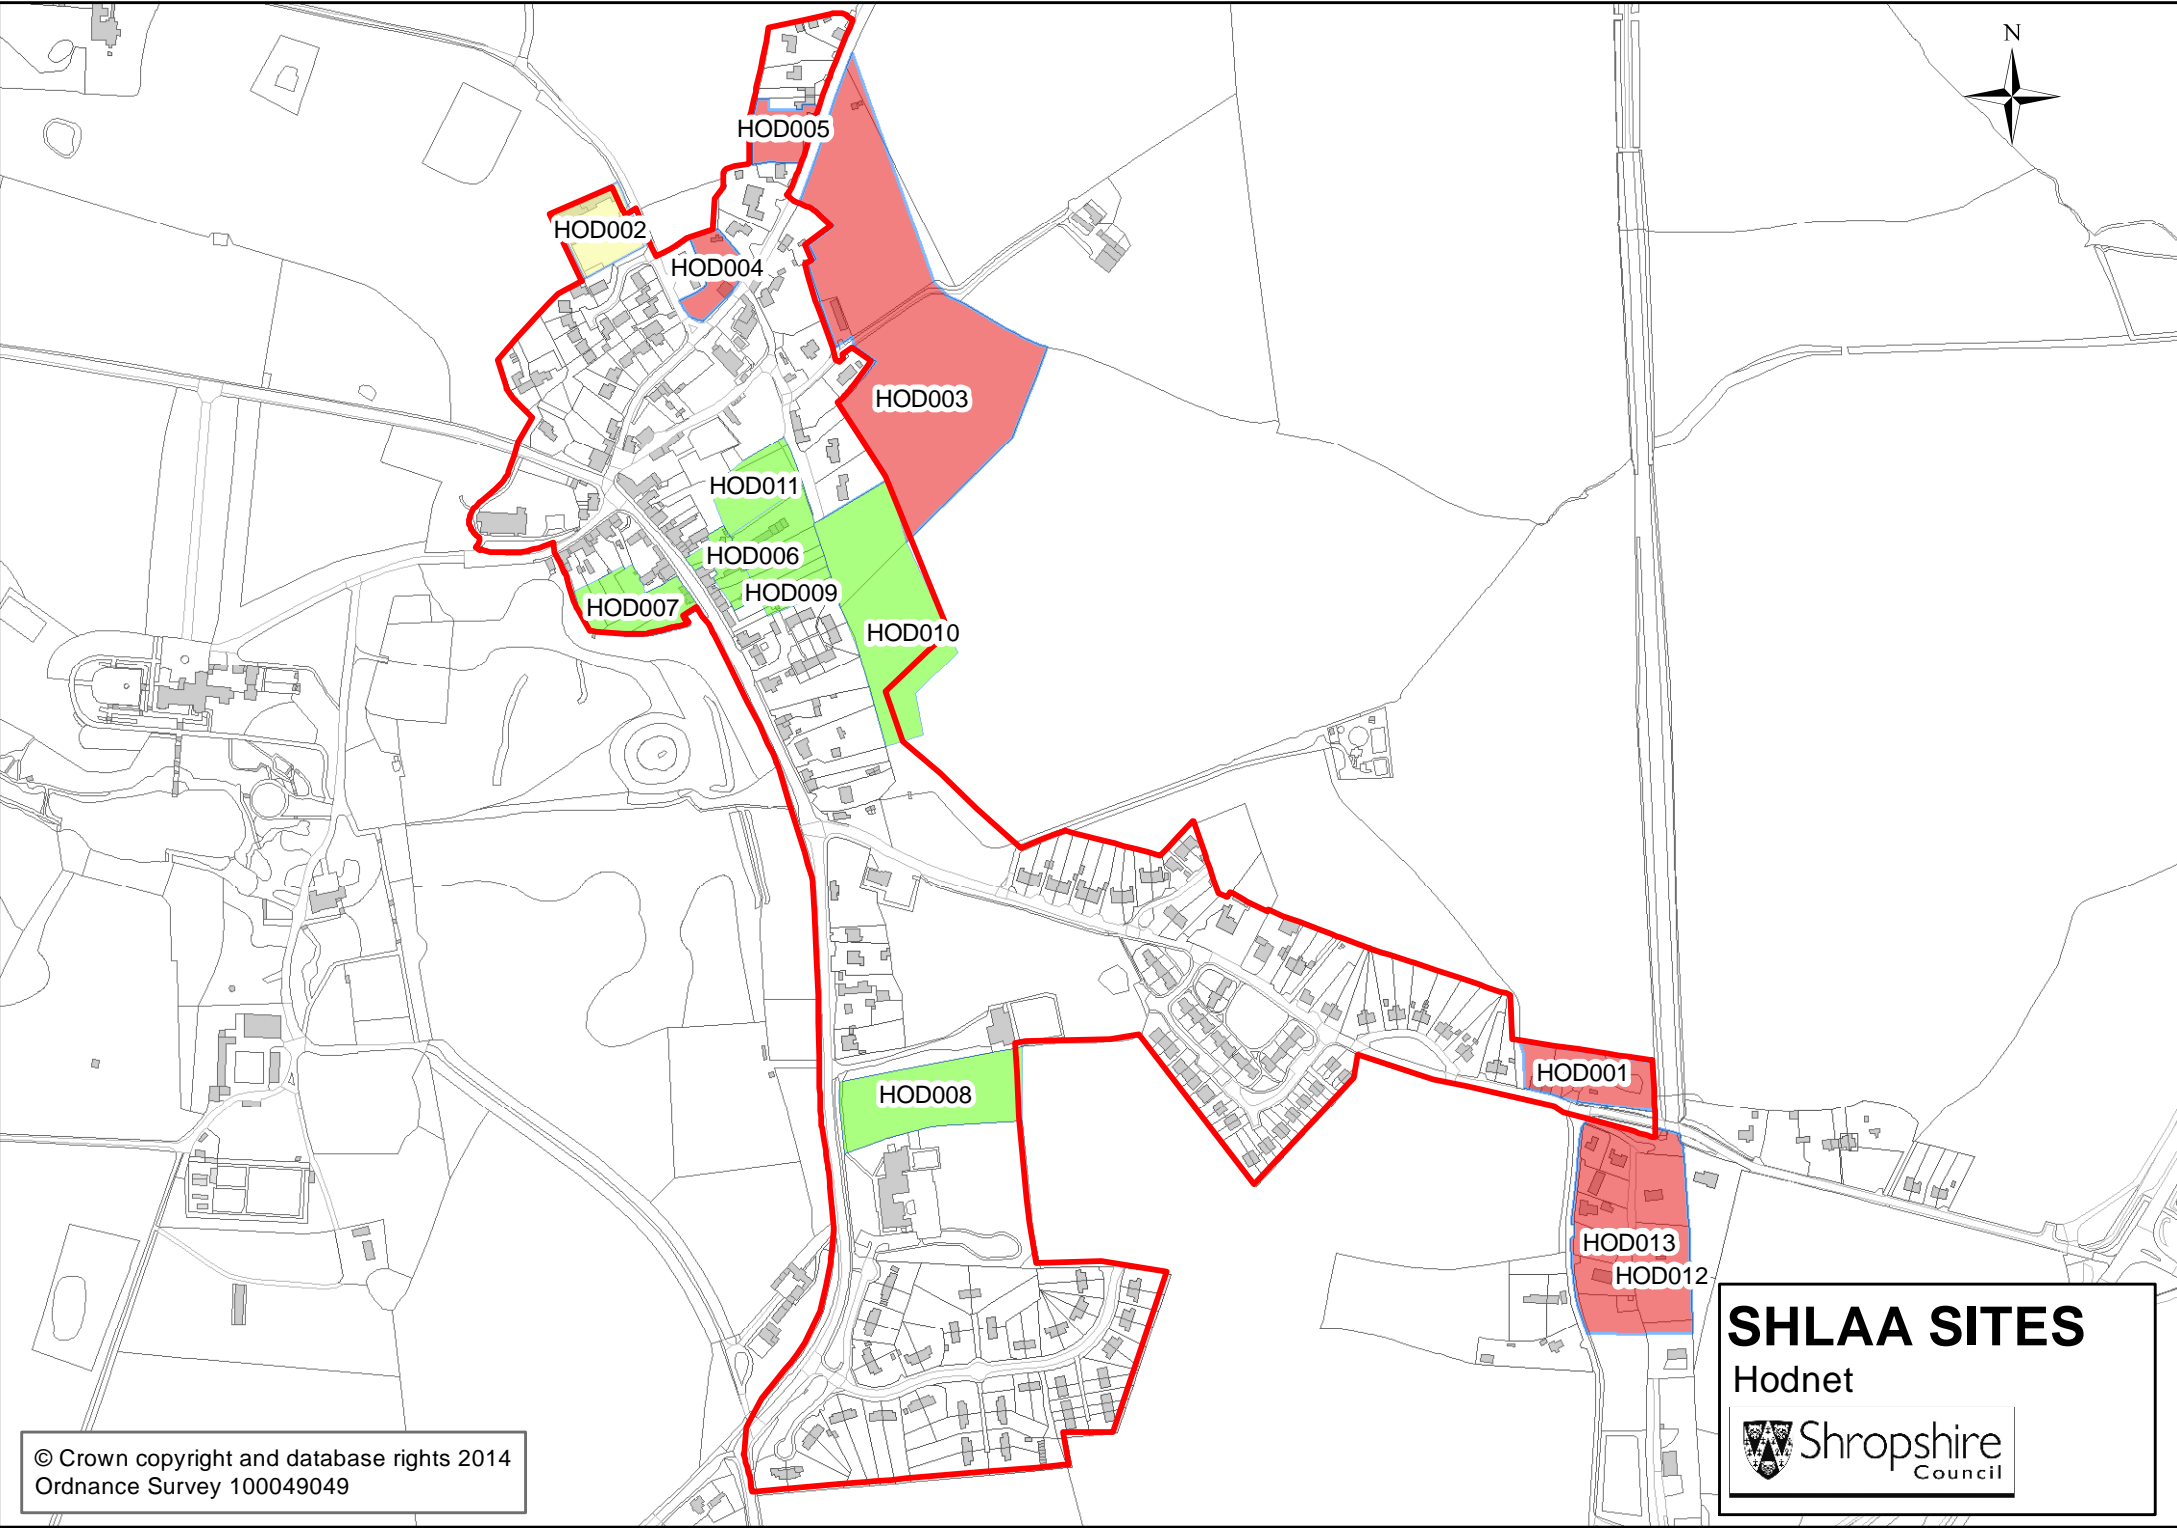

HIN015

HIN011sd

HIN016

HIN019sd

© Crown copyright and database rights 2014
Ordnance Survey 100049049

SHLAA SITES
Hinstock
 Shropshire
Council

© Crown copyright and database rights 2014
Ordnance Survey 100049049