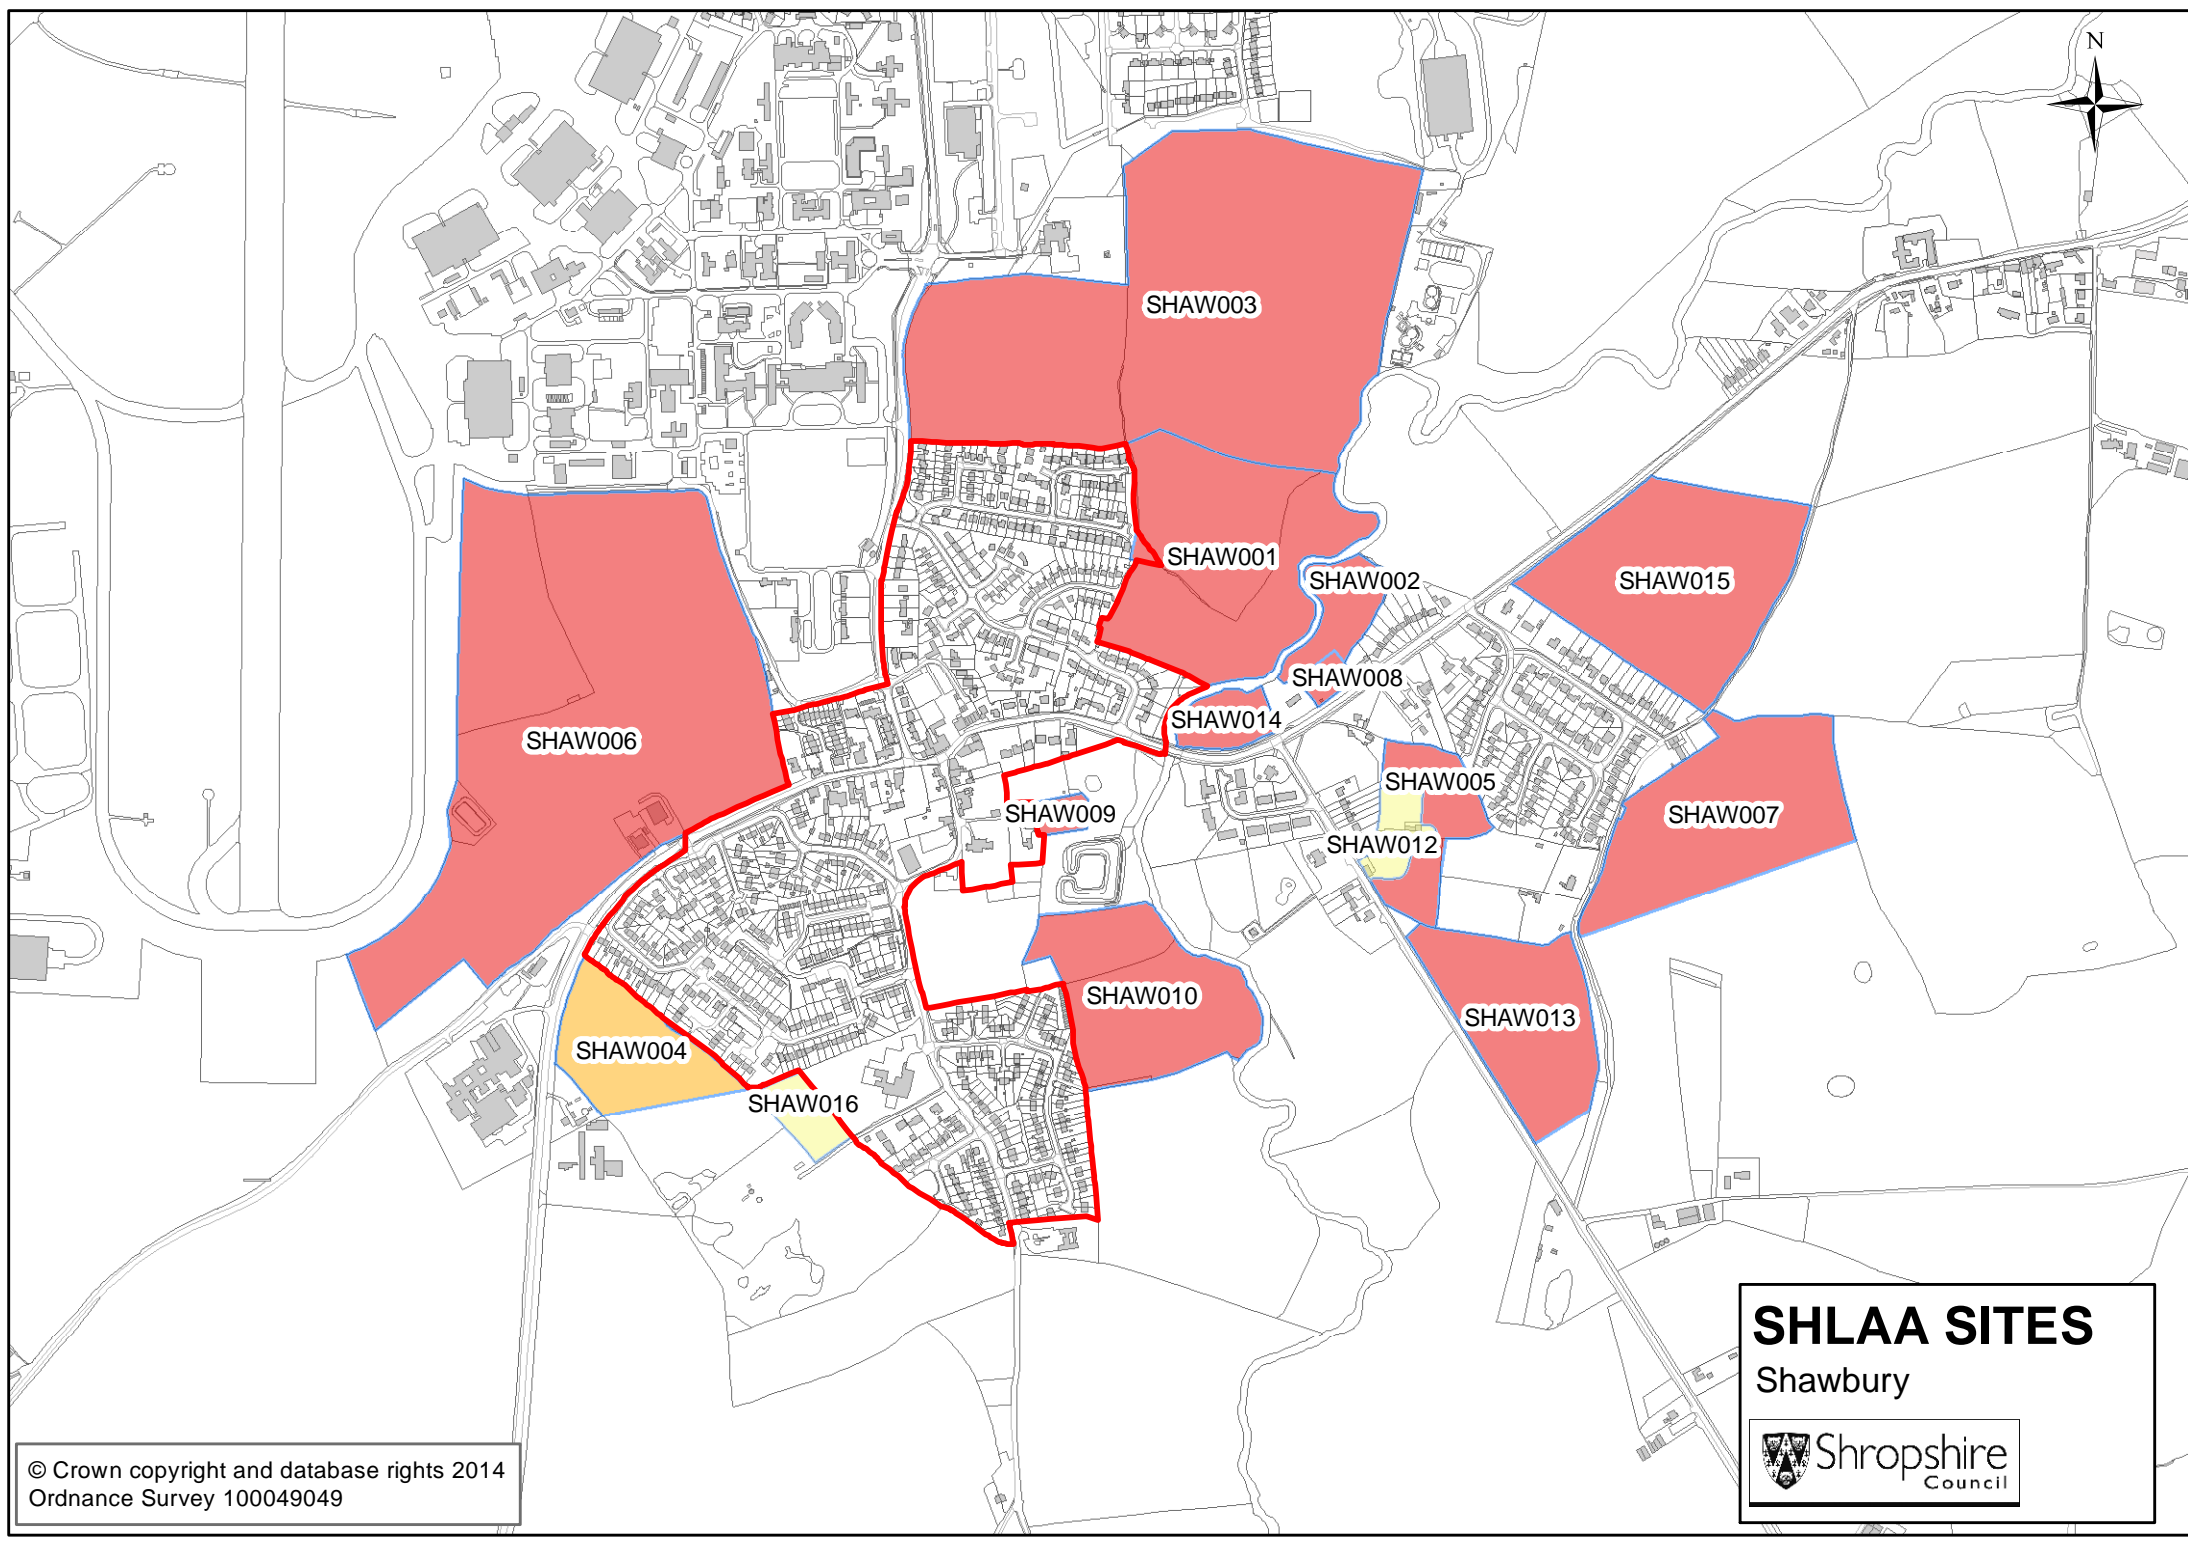

SHLAA SITES
Prees Heath
 Shropshire
Council

© Crown copyright and database rights 2014
Ordnance Survey 100049049

SHLAA SITES

Prees

© Crown copyright and database rights 2014
Ordnance Survey 100049049

SHLAA SITES
Shawbury