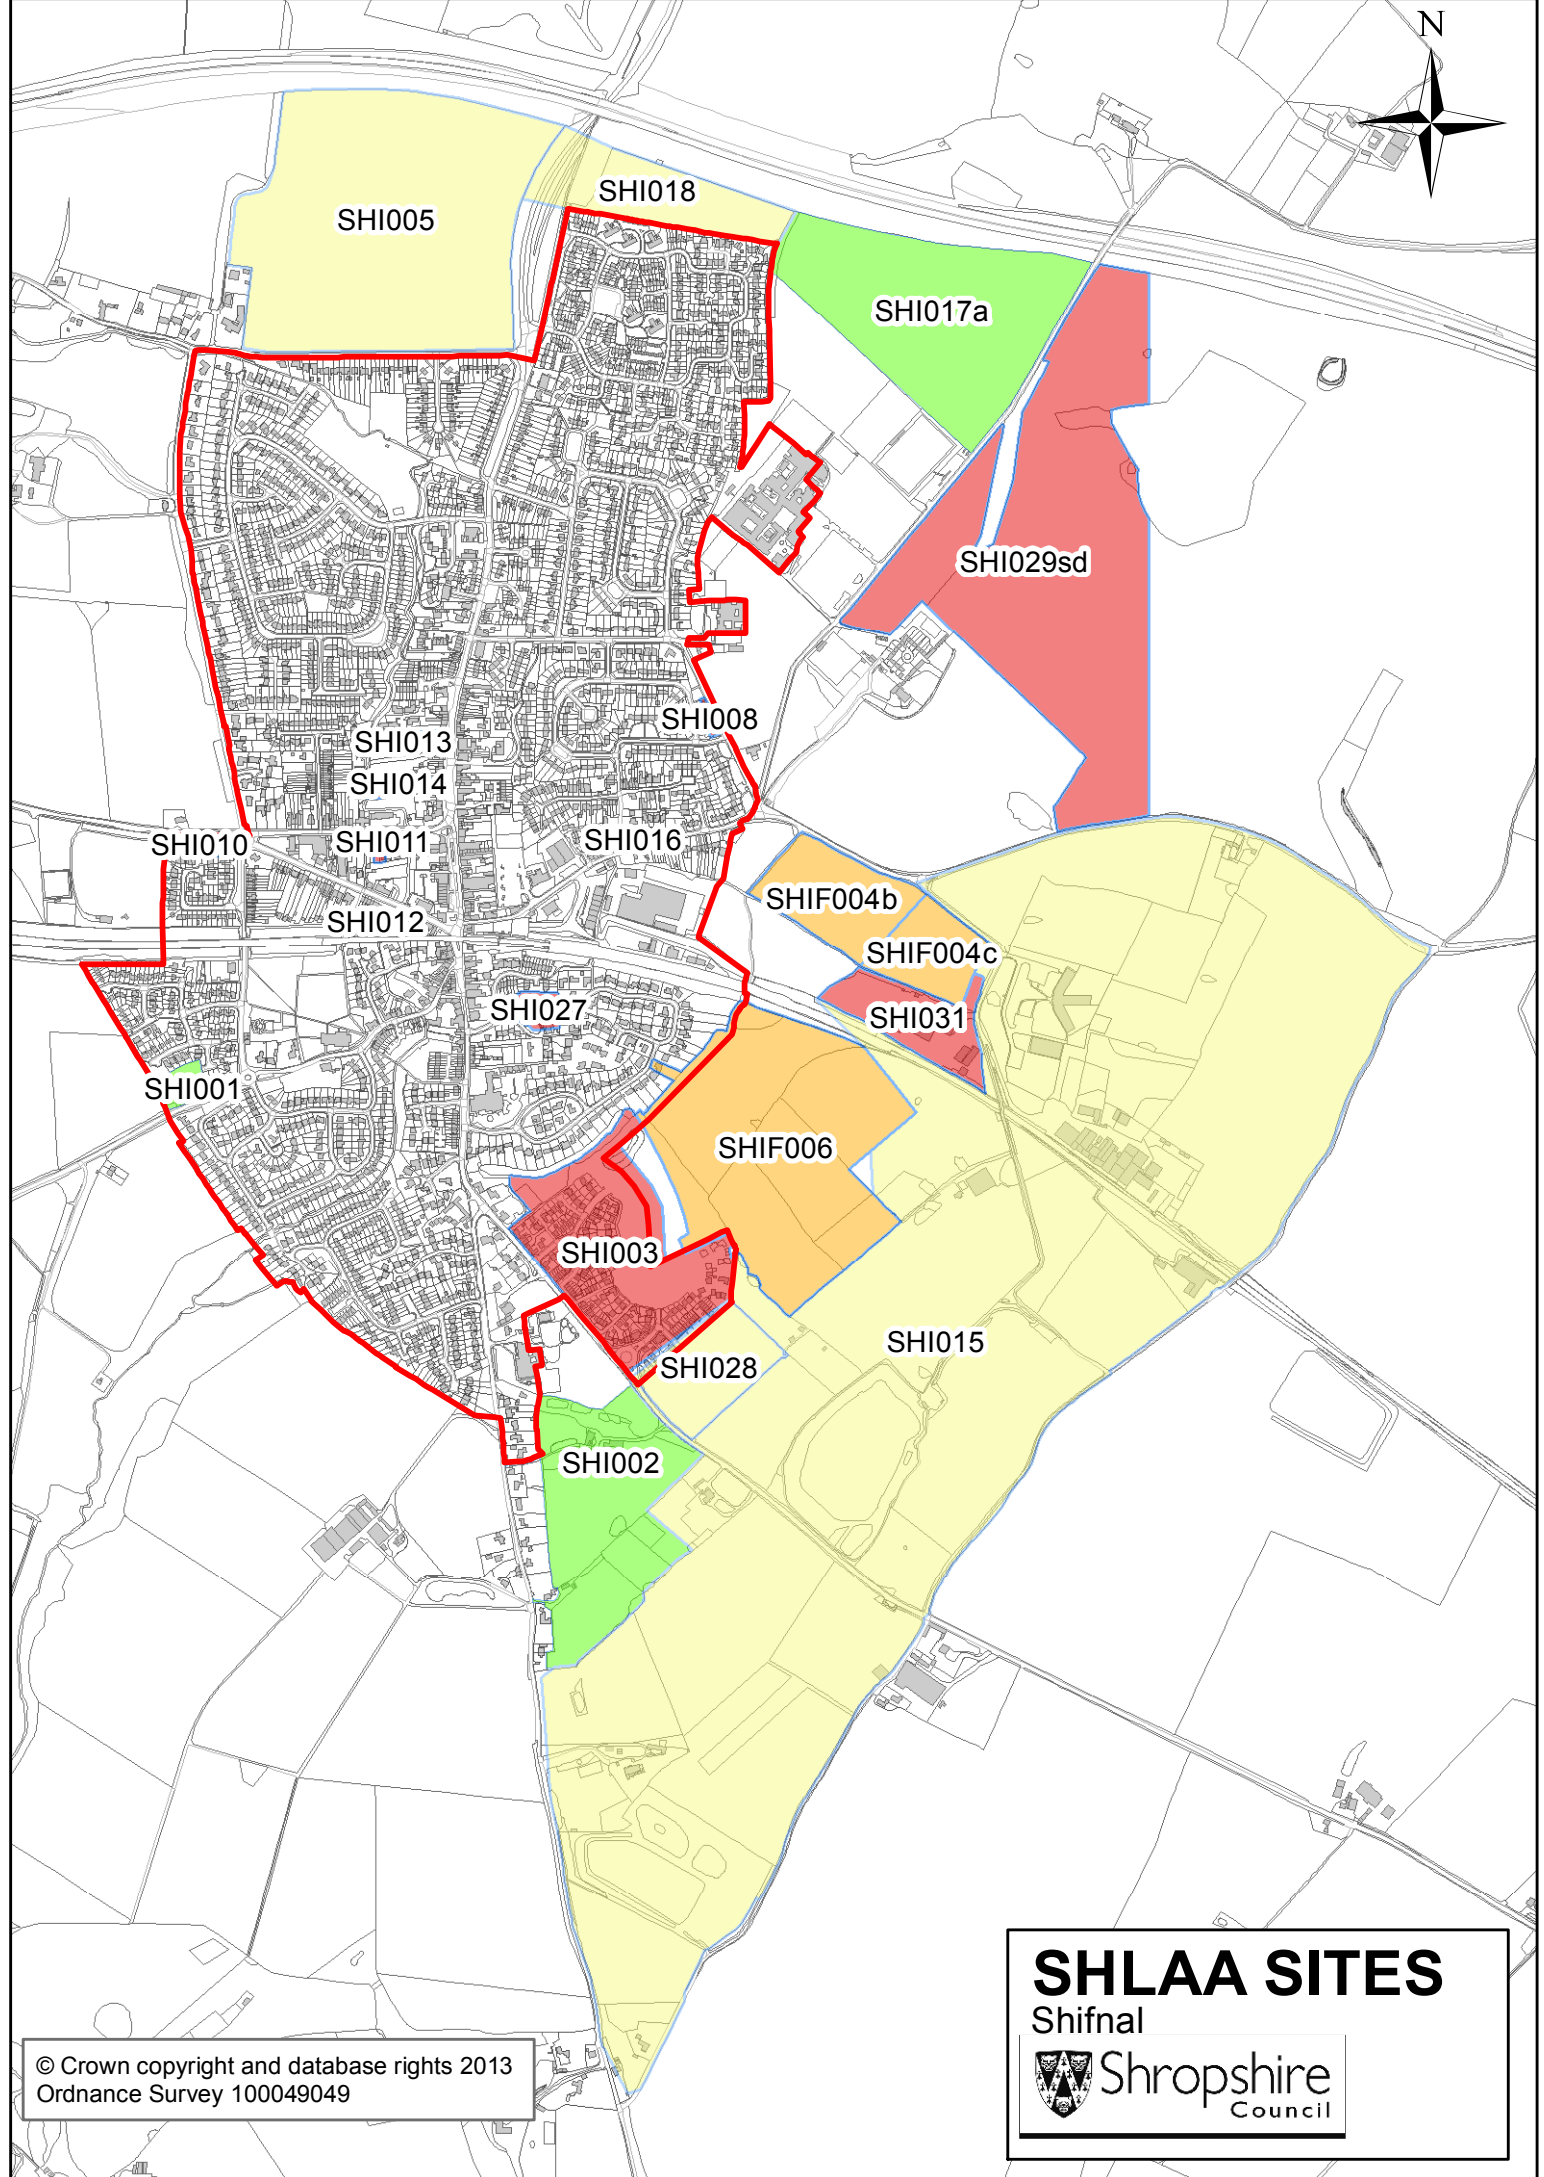

© Crown copyright and database rights 2013
Ordnance Survey 100049049

SHLAA SITES
Shifnal

Shropshire
Council