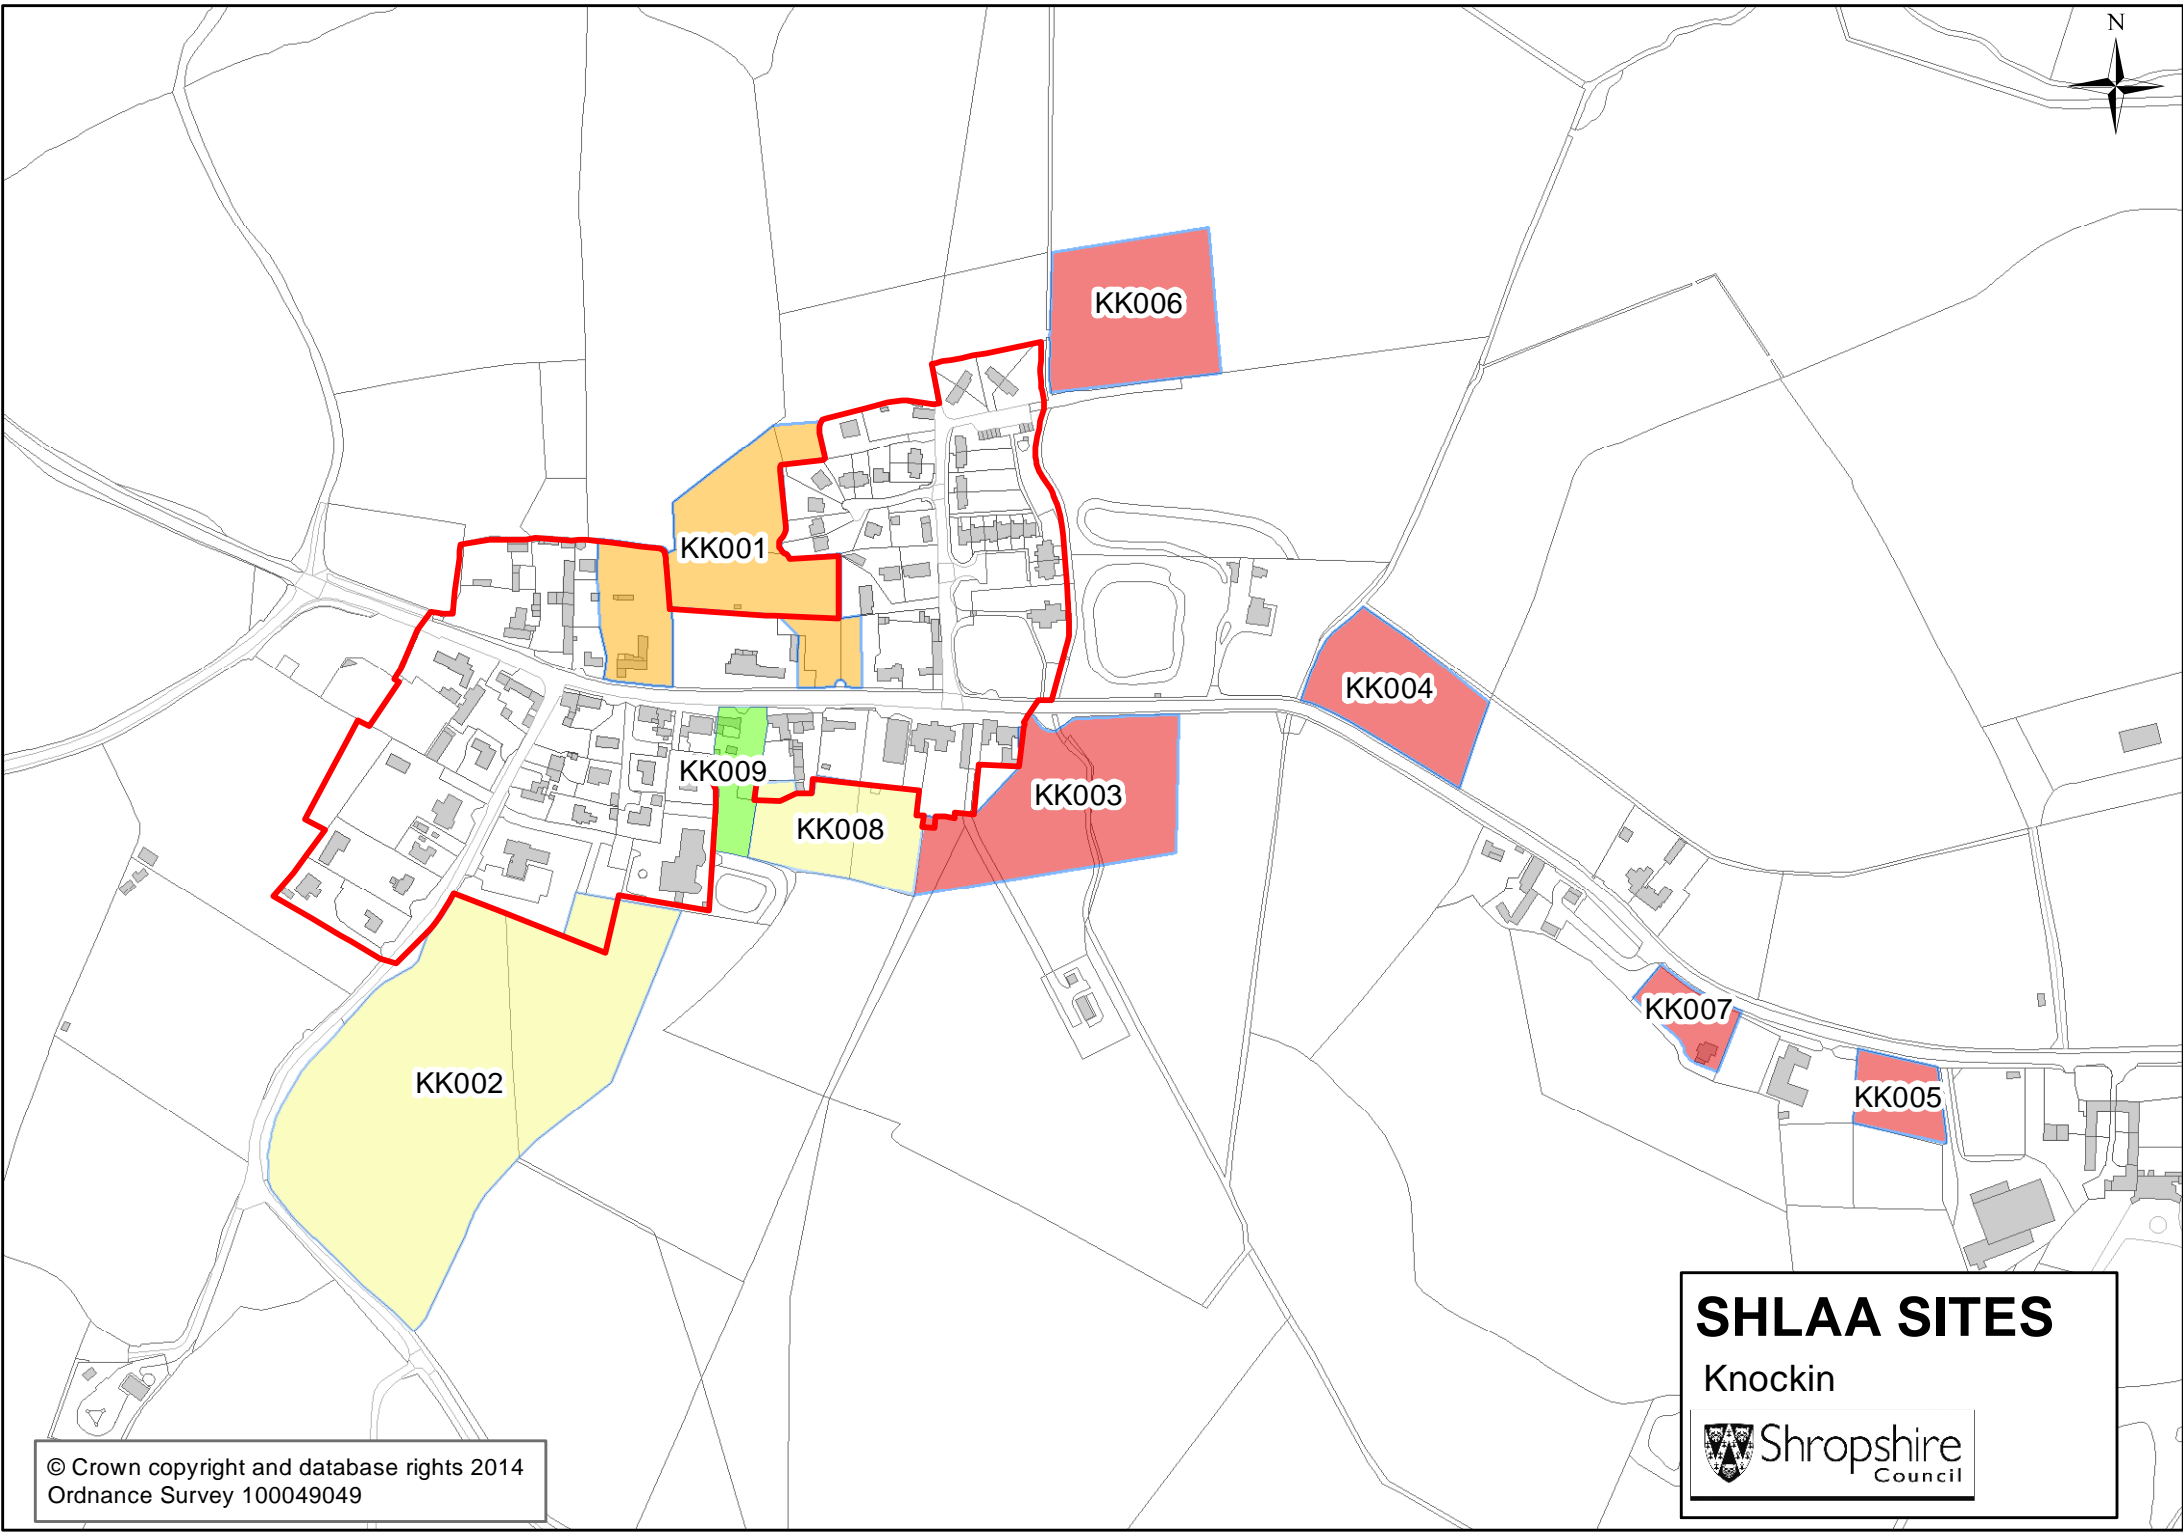

© Crown copyright and database rights 2014
Ordnance Survey 100049049

SHLAA SITES
Knockin
 Shropshire
Council