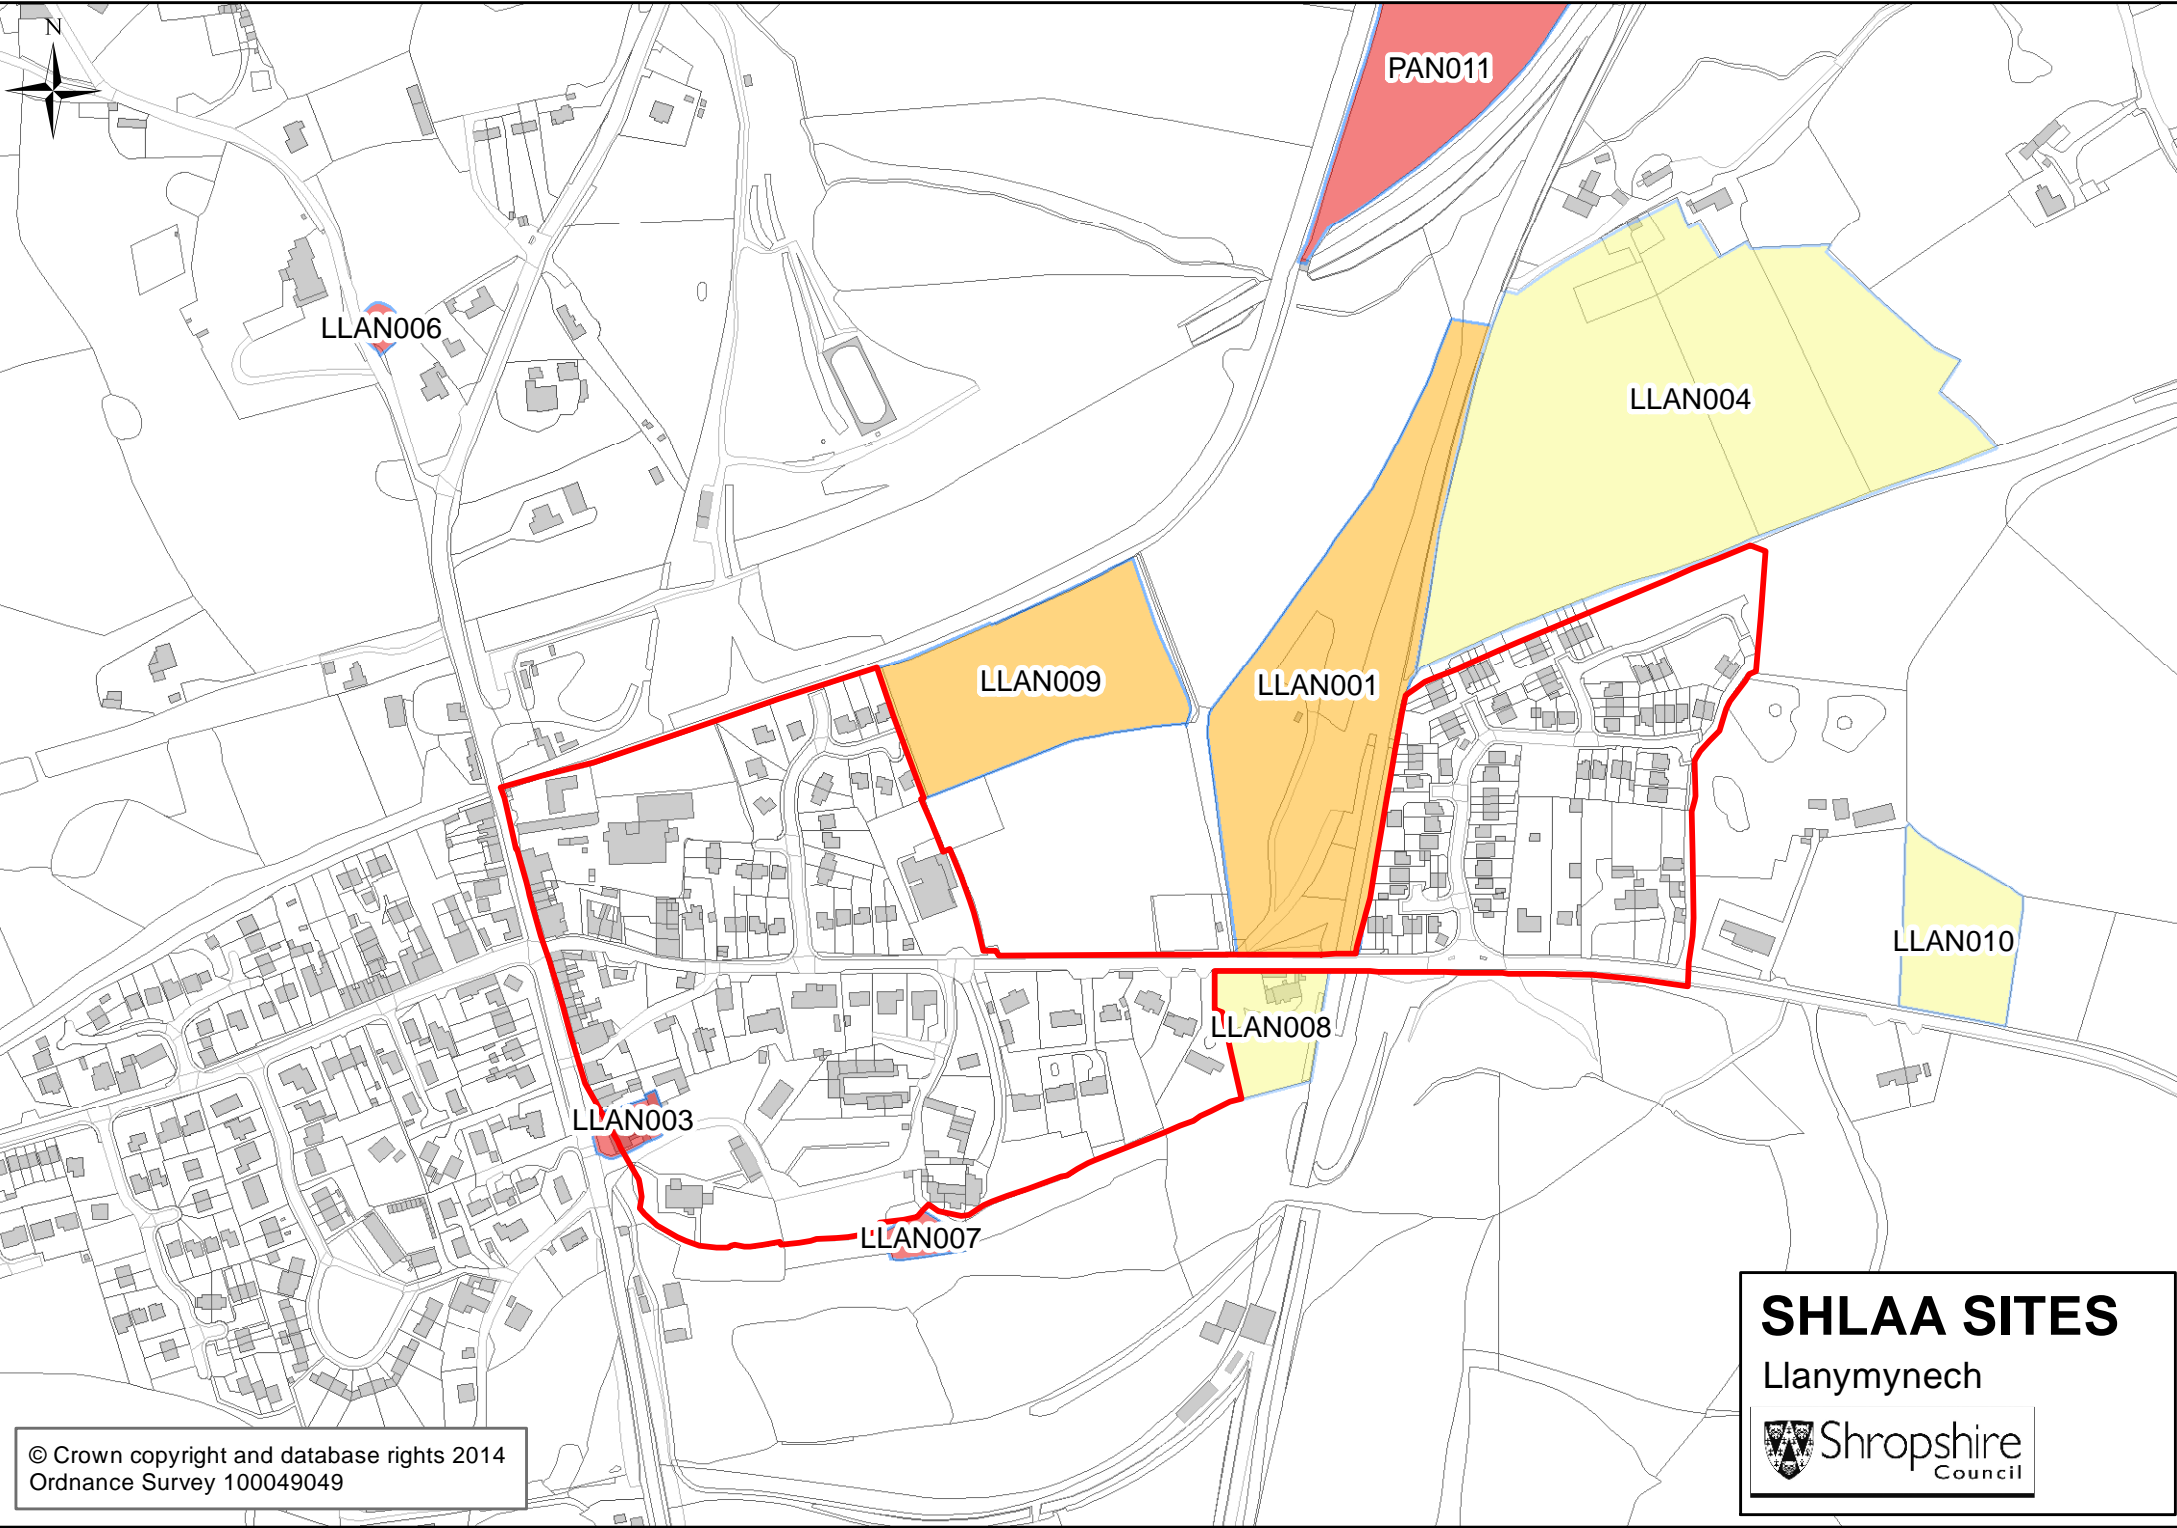

SHLAA SITES
Kinnerley

Shropshire
Council

© Crown copyright and database rights 2014
Ordnance Survey 100049049

SHLAA SITES
Knockin
 Shropshire
Council

© Crown copyright and database rights 2014
Ordnance Survey 100049049