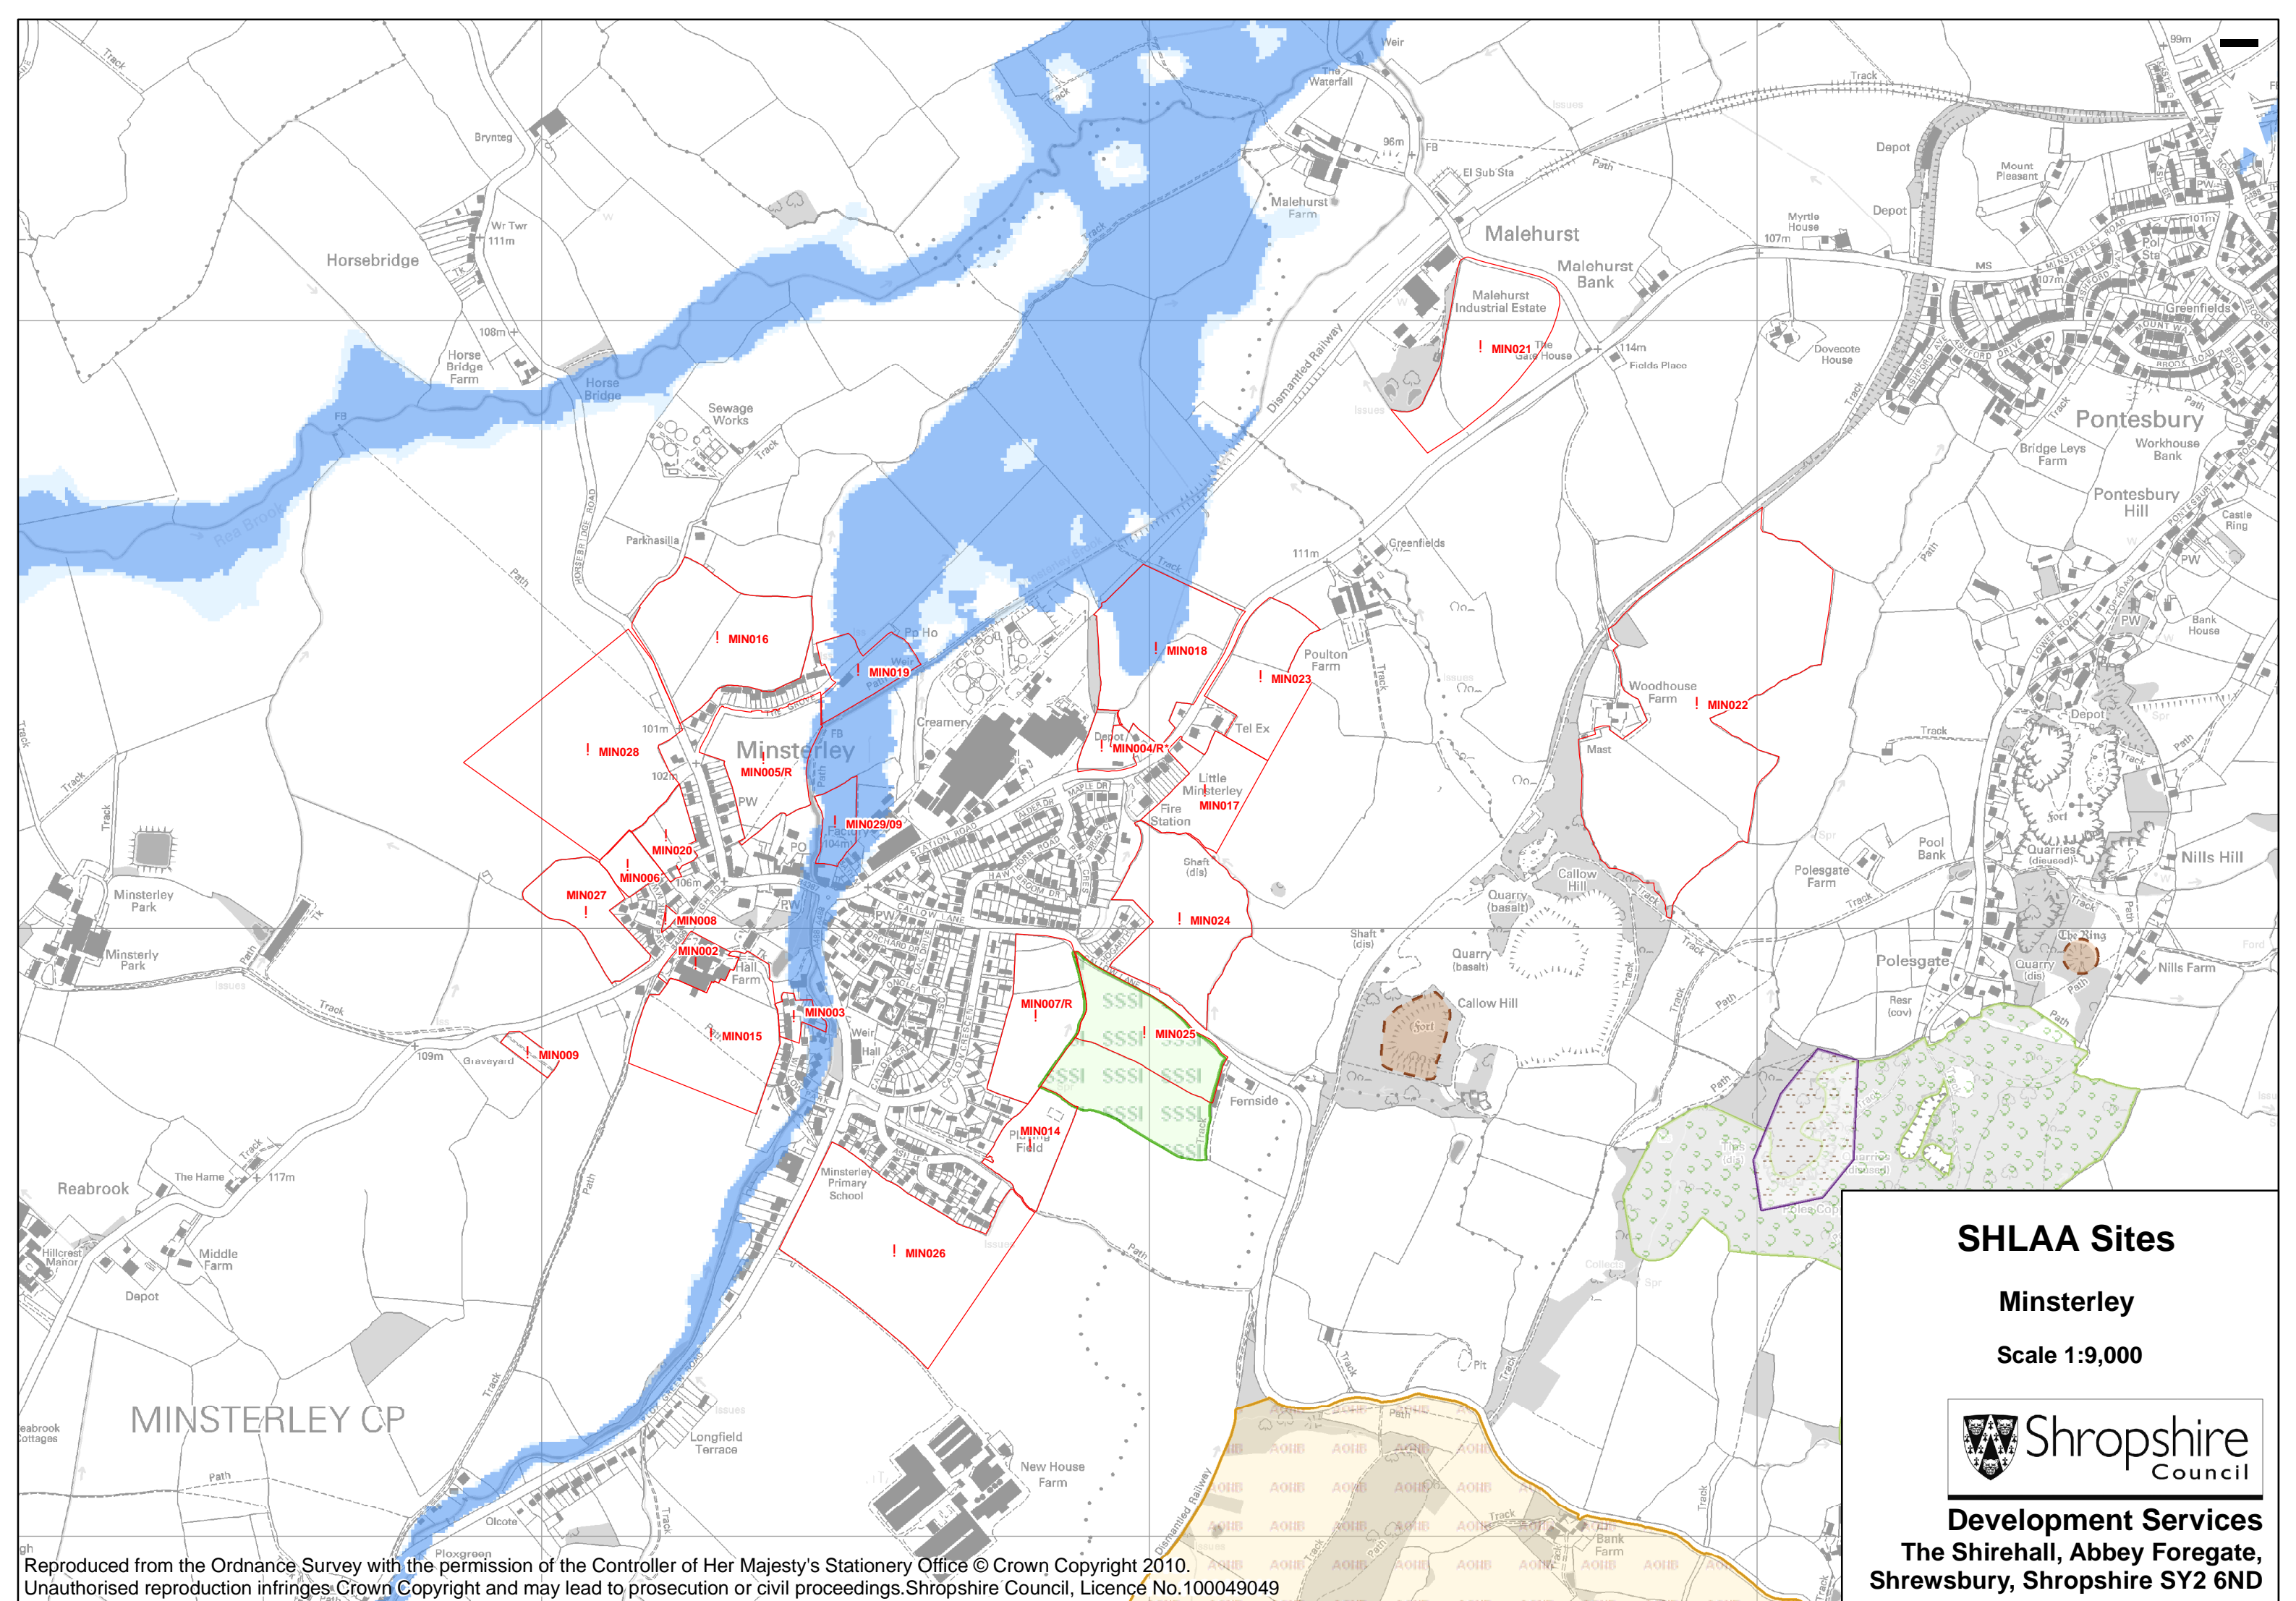

SHLAA Sites

Ludlow

Scale 1:14,000

Development Services
The Shirehall, Abbey Foregate,
Shrewsbury, Shropshire SY2 6ND

SHLAA Sites
Maesbury Marsh
Scale 1:6,000

Development Services
 The Shirehall, Abbey Foregate,
 Shrewsbury, Shropshire SY2 6ND

SHLAA Sites

Market Drayton

Scale 1:12,000

Development Services
 The Shirehall, Abbey Foregate,
 Shrewsbury, Shropshire SY2 6ND

SHLAA Sites

Minsterley

Scale 1:9,000

Development Services
The Shirehall, Abbey Foregate,
Shrewsbury, Shropshire SY2 6ND

SHLAA Sites
Morda
Scale 1:8,000

Development Services
 The Shirehall, Abbey Foregate,
 Shrewsbury, Shropshire SY2 6ND

SHLAA Sites
Much Wenlock
Scale 1:11,000

Development Services
 The Shirehall, Abbey Foregate,
 Shrewsbury, Shropshire SY2 6ND