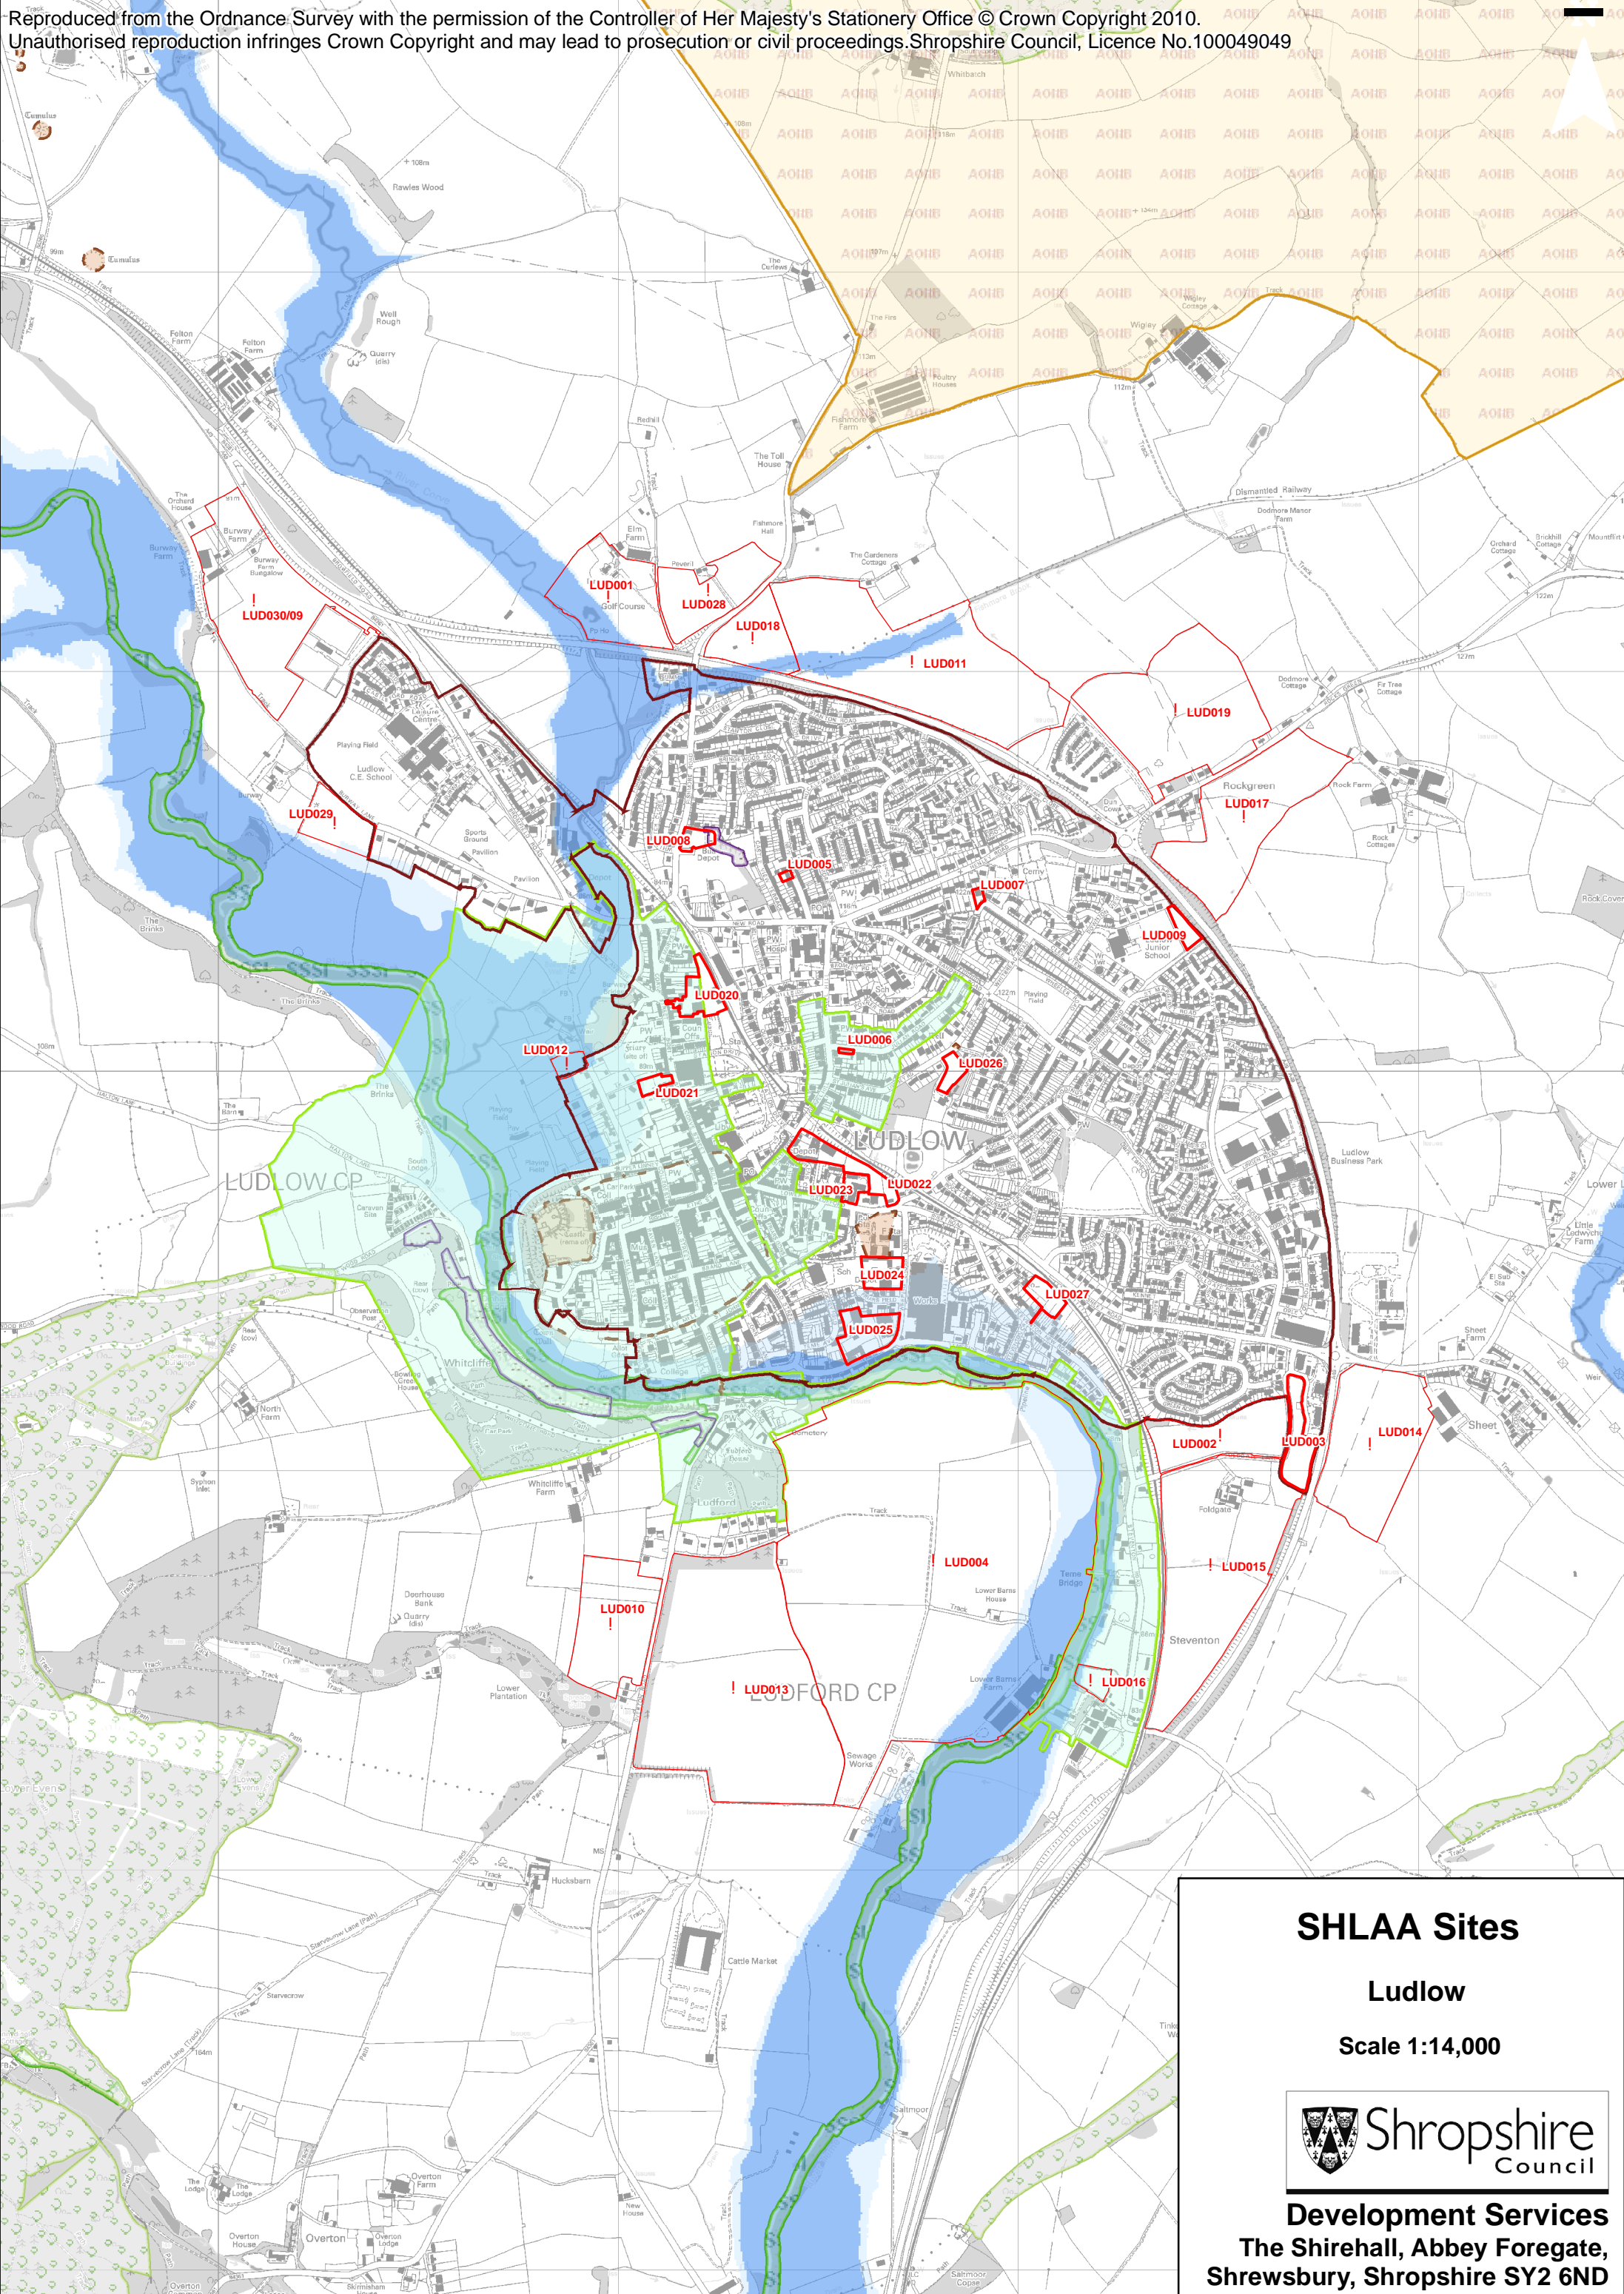

SHLAA Sites
Llanymynech
Scale 1:6,000

Development Services
 The Shirehall, Abbey Foregate,
 Shrewsbury, Shropshire SY2 6ND

SHLAA Sites

Longden

Scale 1:9,000

Development Services
 The Shirehall, Abbey Foregate,
 Shrewsbury, Shropshire SY2 6ND

SHLAA Sites

Ludlow

Scale 1:14,000

Development Services
The Shirehall, Abbey Foregate,
Shrewsbury, Shropshire SY2 6ND

SHLAA Sites
Maesbury Marsh
Scale 1:6,000

Development Services
 The Shirehall, Abbey Foregate,
 Shrewsbury, Shropshire SY2 6ND

SHLAA Sites

Market Drayton

Scale 1:12,000

Development Services
 The Shirehall, Abbey Foregate,
 Shrewsbury, Shropshire SY2 6ND

SHLAA Sites

Minsterley

Scale 1:9,000

Development Services
The Shirehall, Abbey Foregate,
Shrewsbury, Shropshire SY2 6ND

SHLAA Sites
Morda
Scale 1:8,000

Development Services
 The Shirehall, Abbey Foregate,
 Shrewsbury, Shropshire SY2 6ND

SHLAA Sites
Much Wenlock
Scale 1:11,000

Development Services
 The Shirehall, Abbey Foregate,
 Shrewsbury, Shropshire SY2 6ND