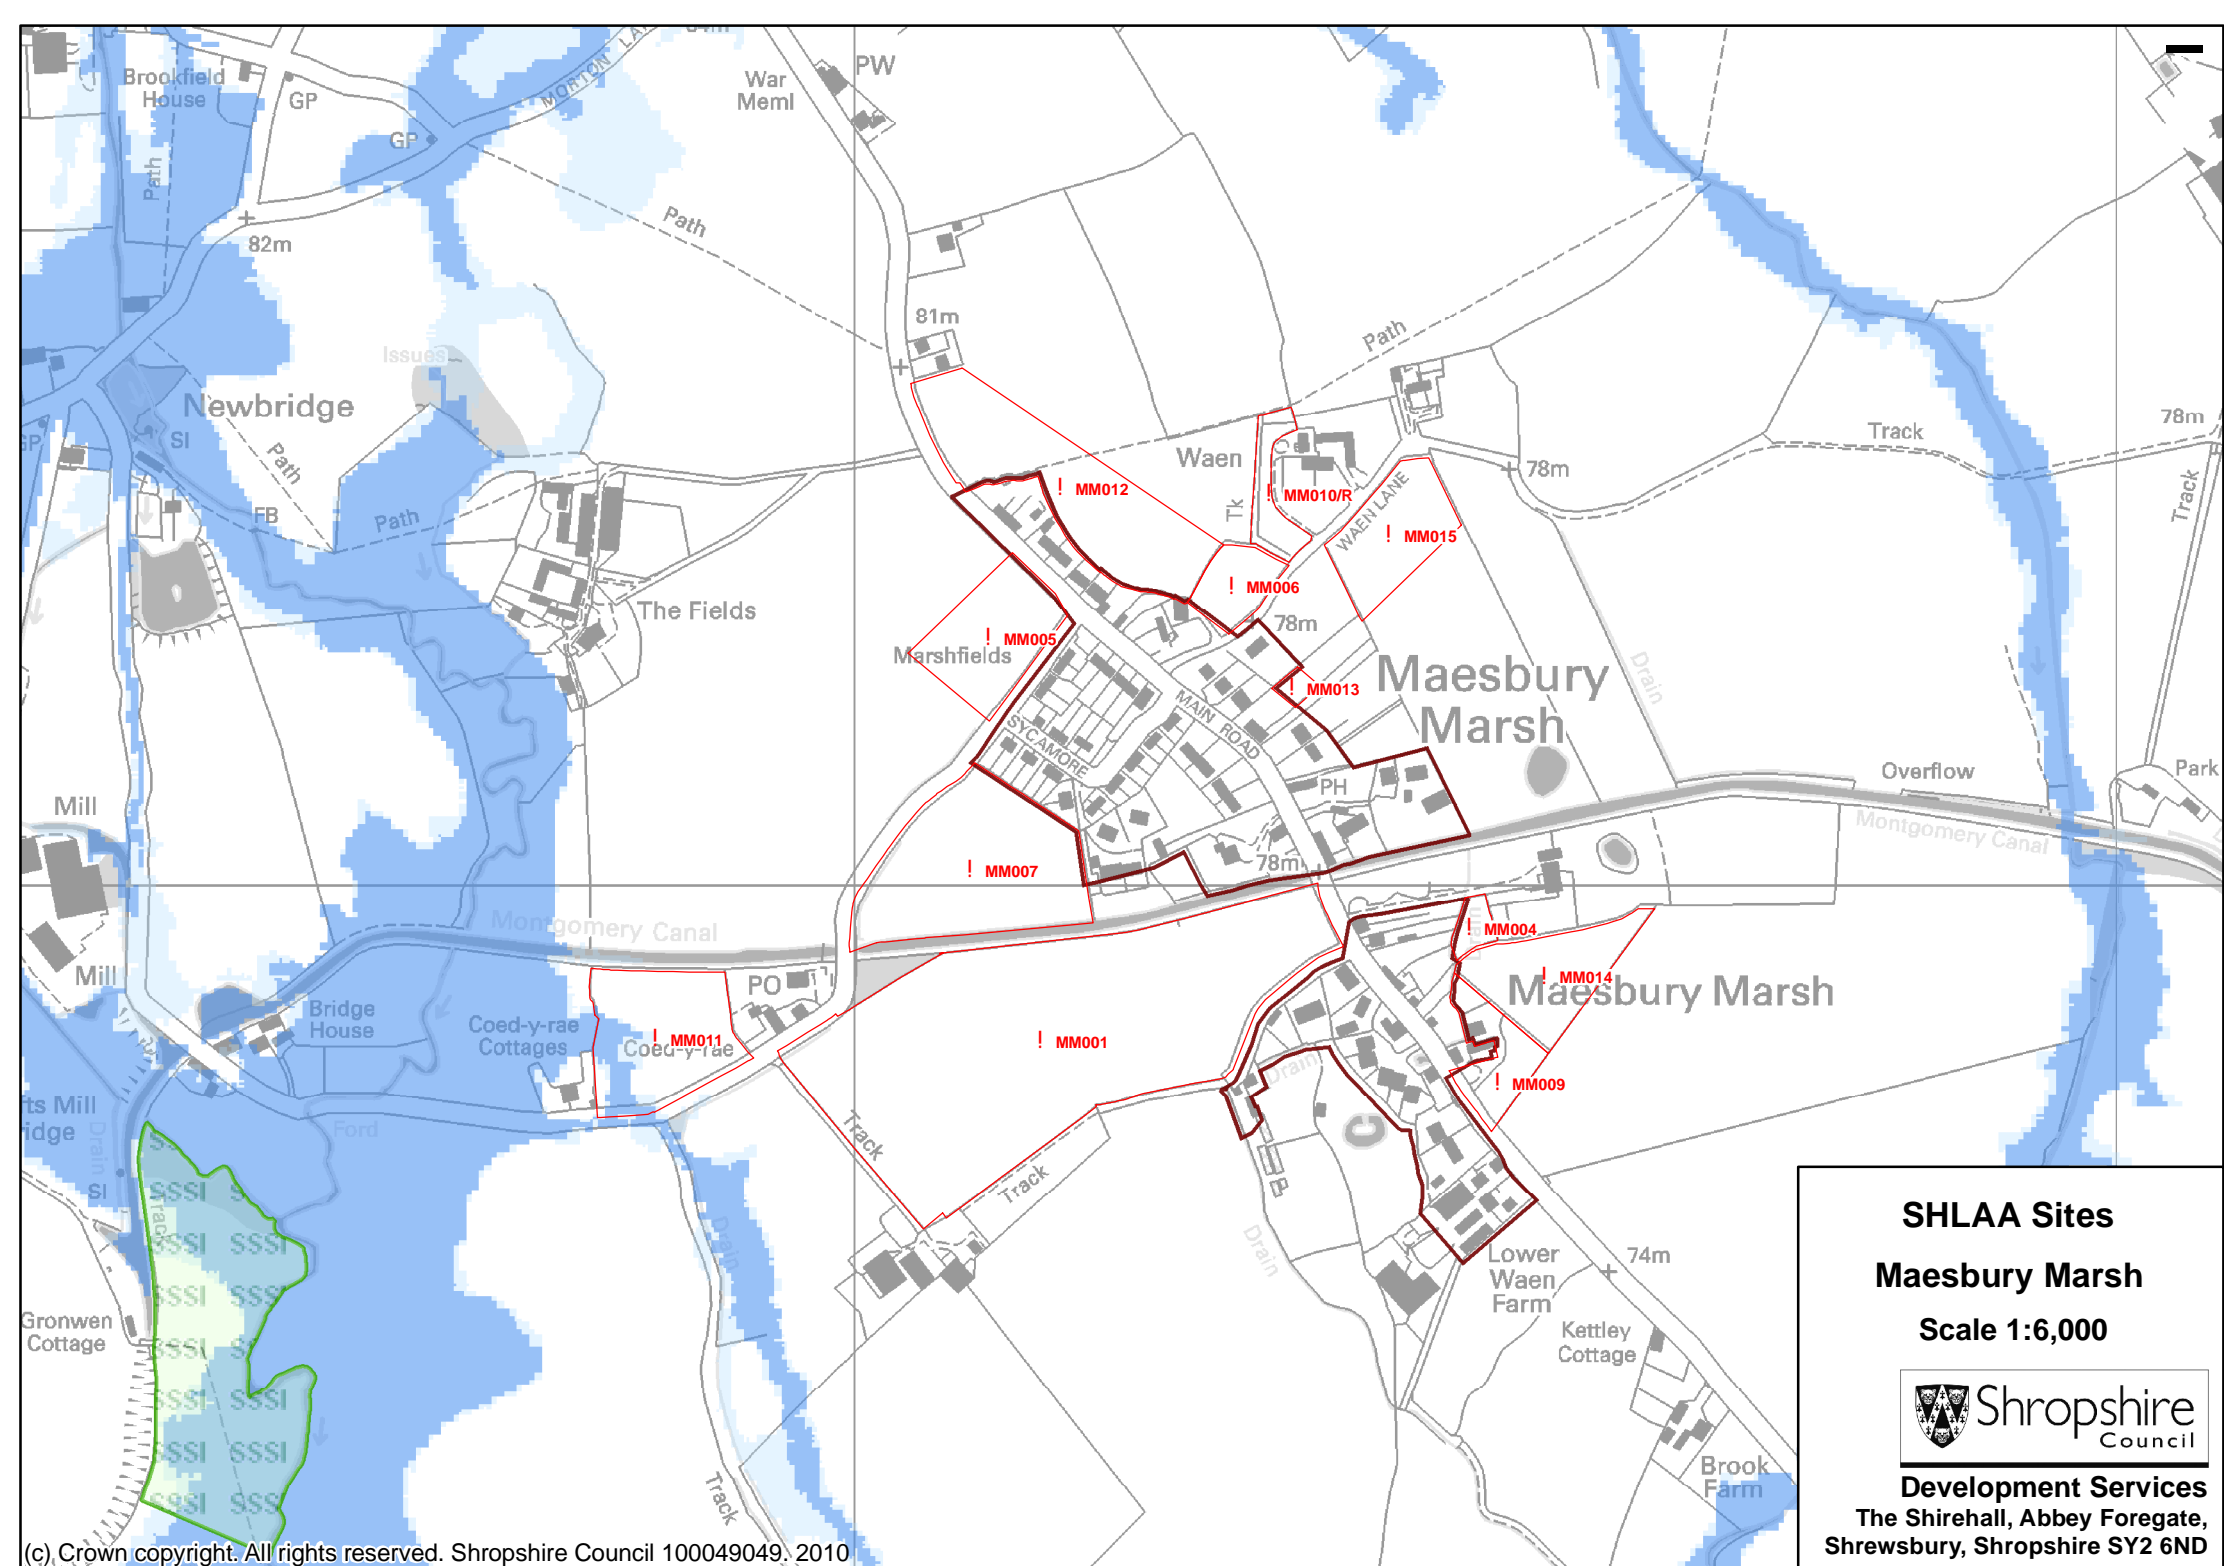

SHLAA Sites
Llanymynech
Scale 1:6,000

Development Services
 The Shirehall, Abbey Foregate,
 Shrewsbury, Shropshire SY2 6ND

SHLAA Sites

Longden

Scale 1:9,000

Development Services
 The Shirehall, Abbey Foregate,
 Shrewsbury, Shropshire SY2 6ND

SHLAA Sites

Ludlow

Scale 1:14,000

Development Services
The Shirehall, Abbey Foregate,
Shrewsbury, Shropshire SY2 6ND

SHLAA Sites
Maesbury Marsh
Scale 1:6,000

Development Services
 The Shirehall, Abbey Foregate,
 Shrewsbury, Shropshire SY2 6ND

SHLAA Sites

Market Drayton

Scale 1:12,000

Development Services
 The Shirehall, Abbey Foregate,
 Shrewsbury, Shropshire SY2 6ND

SHLAA Sites

Minsterley

Scale 1:9,000

Development Services
The Shirehall, Abbey Foregate,
Shrewsbury, Shropshire SY2 6ND