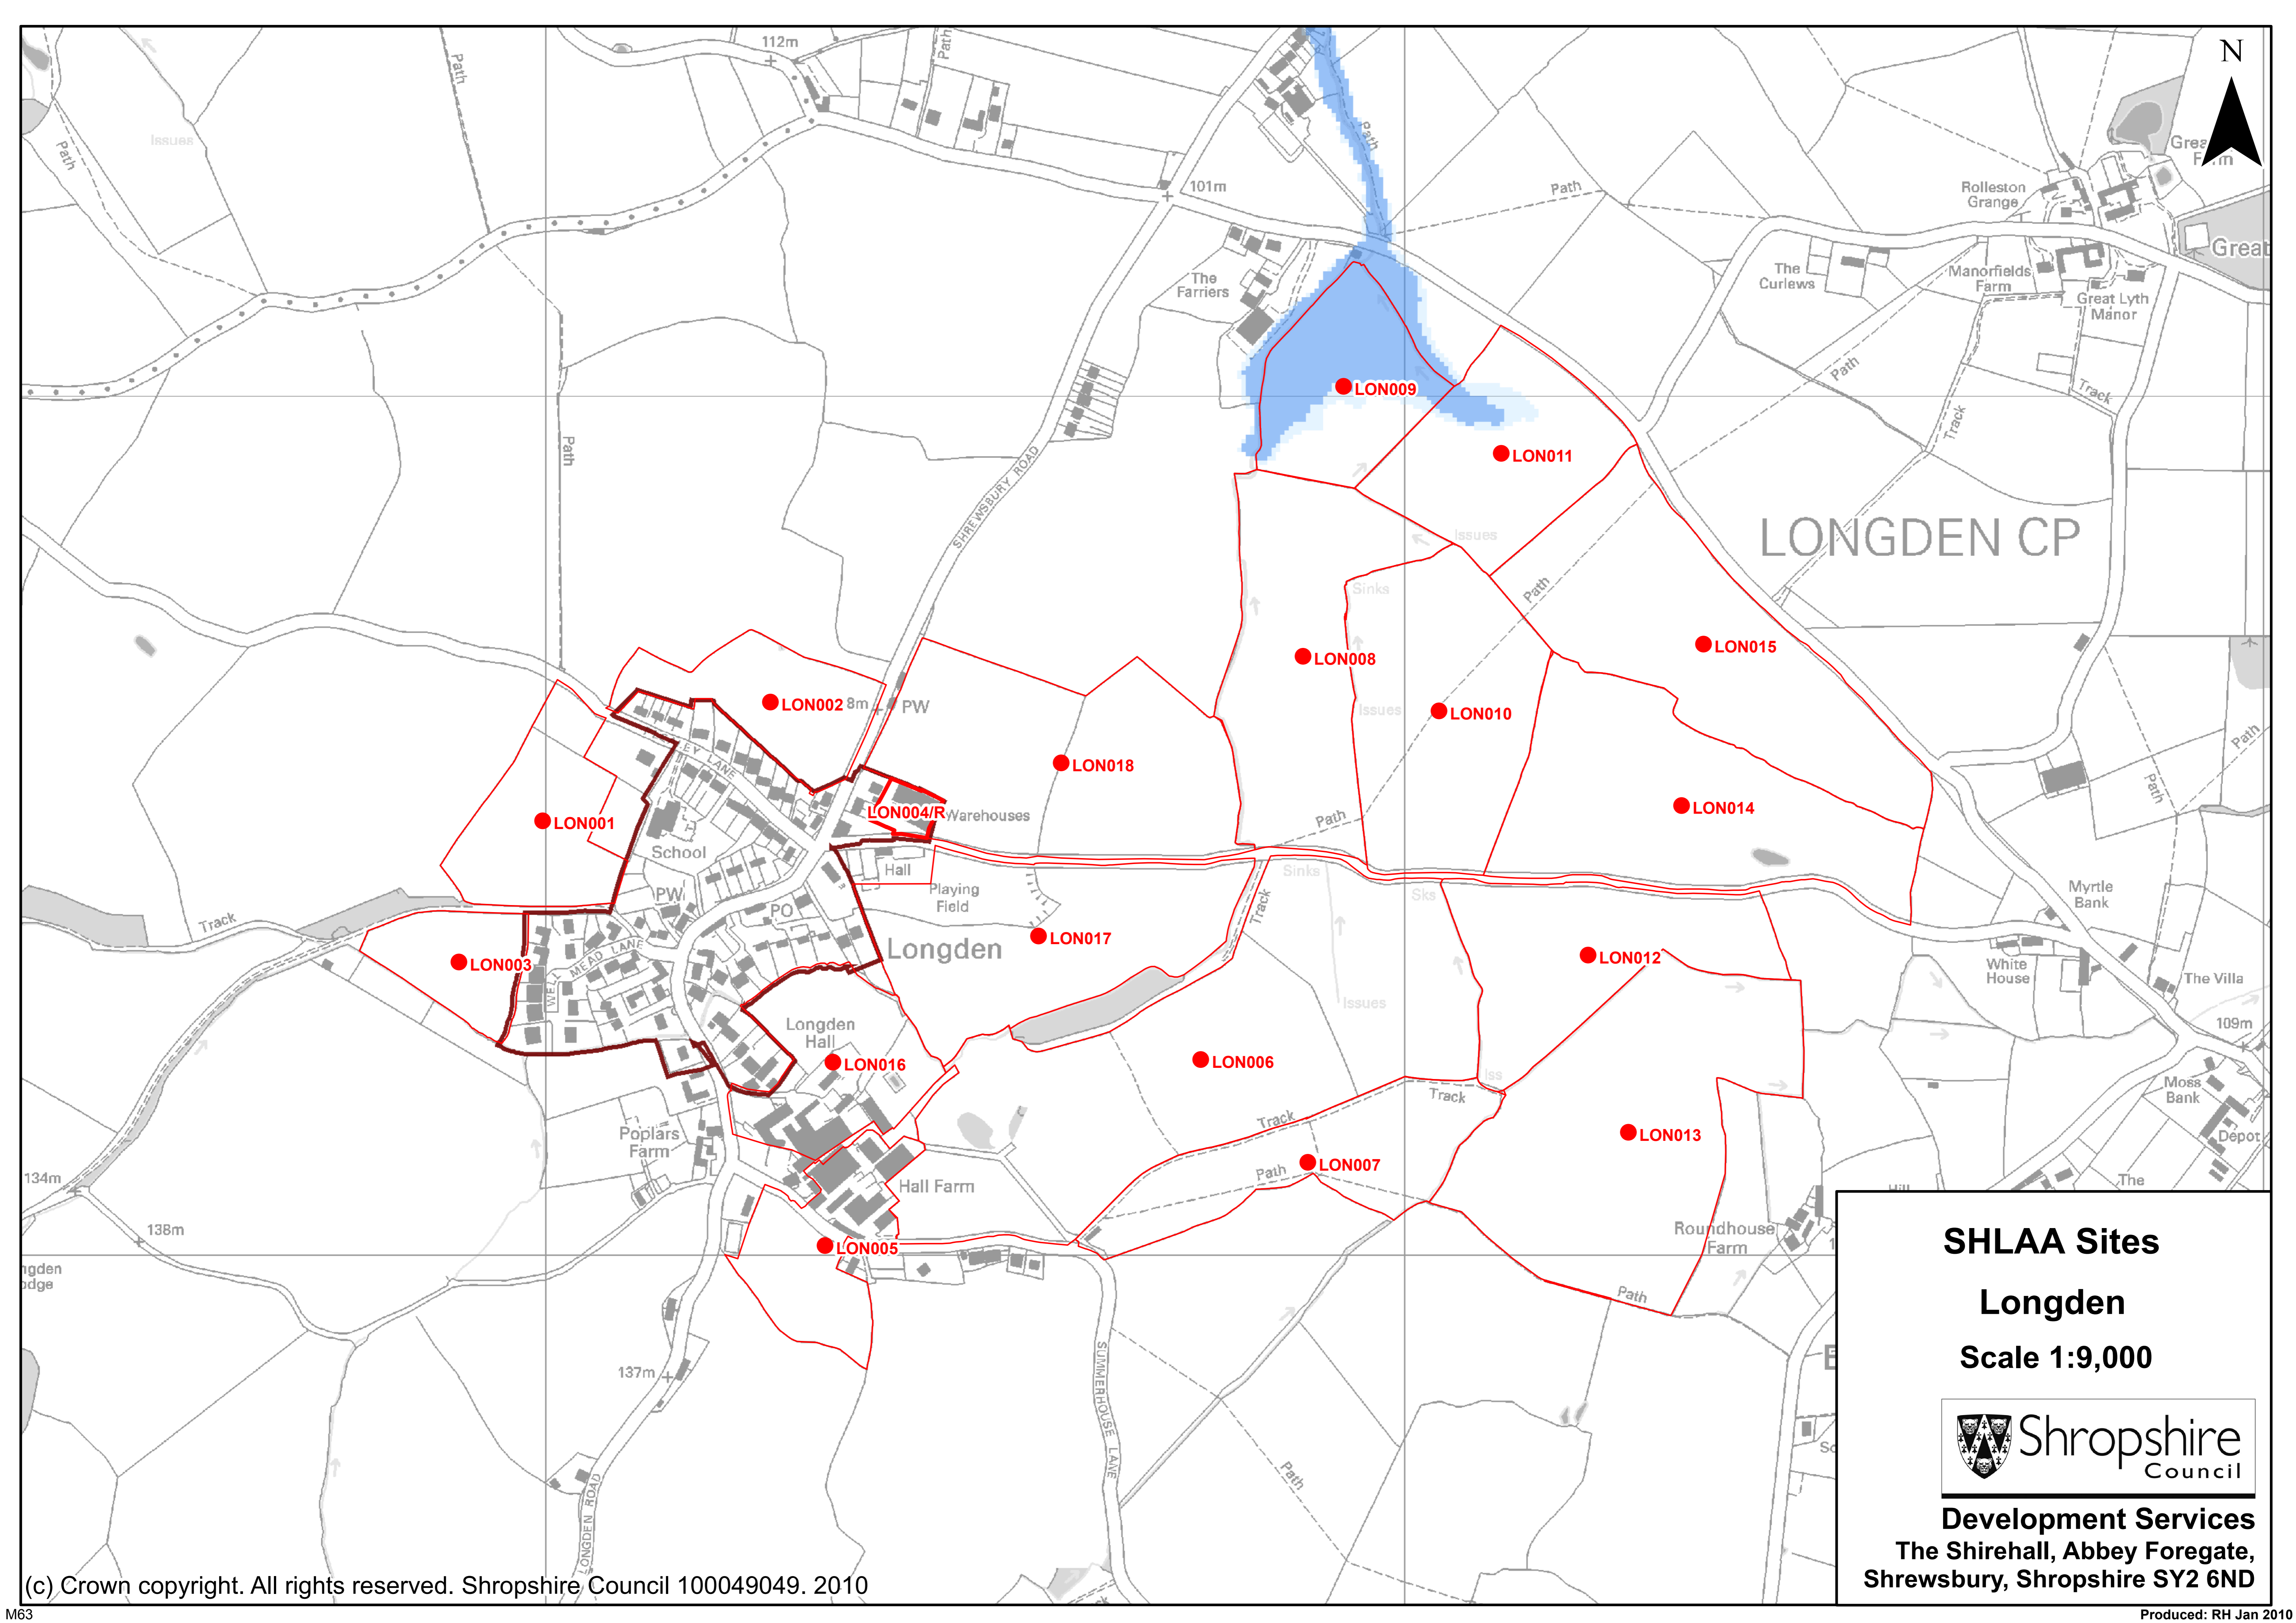

SHLAA Sites
Llanymynech
Scale 1:6,000

Development Services
 The Shirehall, Abbey Foregate,
 Shrewsbury, Shropshire SY2 6ND

SHLAA Sites

Longden

Scale 1:9,000

Development Services
 The Shirehall, Abbey Foregate,
 Shrewsbury, Shropshire SY2 6ND

SHLAA Sites

Ludlow

Scale 1:14,000

Development Services
The Shirehall, Abbey Foregate,
Shrewsbury, Shropshire SY2 6ND

SHLAA Sites
Maesbury Marsh
Scale 1:6,000

Development Services
 The Shirehall, Abbey Foregate,
 Shrewsbury, Shropshire SY2 6ND

SHLAA Sites

Market Drayton

Scale 1:12,000

Development Services
 The Shirehall, Abbey Foregate,
 Shrewsbury, Shropshire SY2 6ND

SHLAA Sites

Minsterley

Scale 1:9,000

Development Services
The Shirehall, Abbey Foregate,
Shrewsbury, Shropshire SY2 6ND