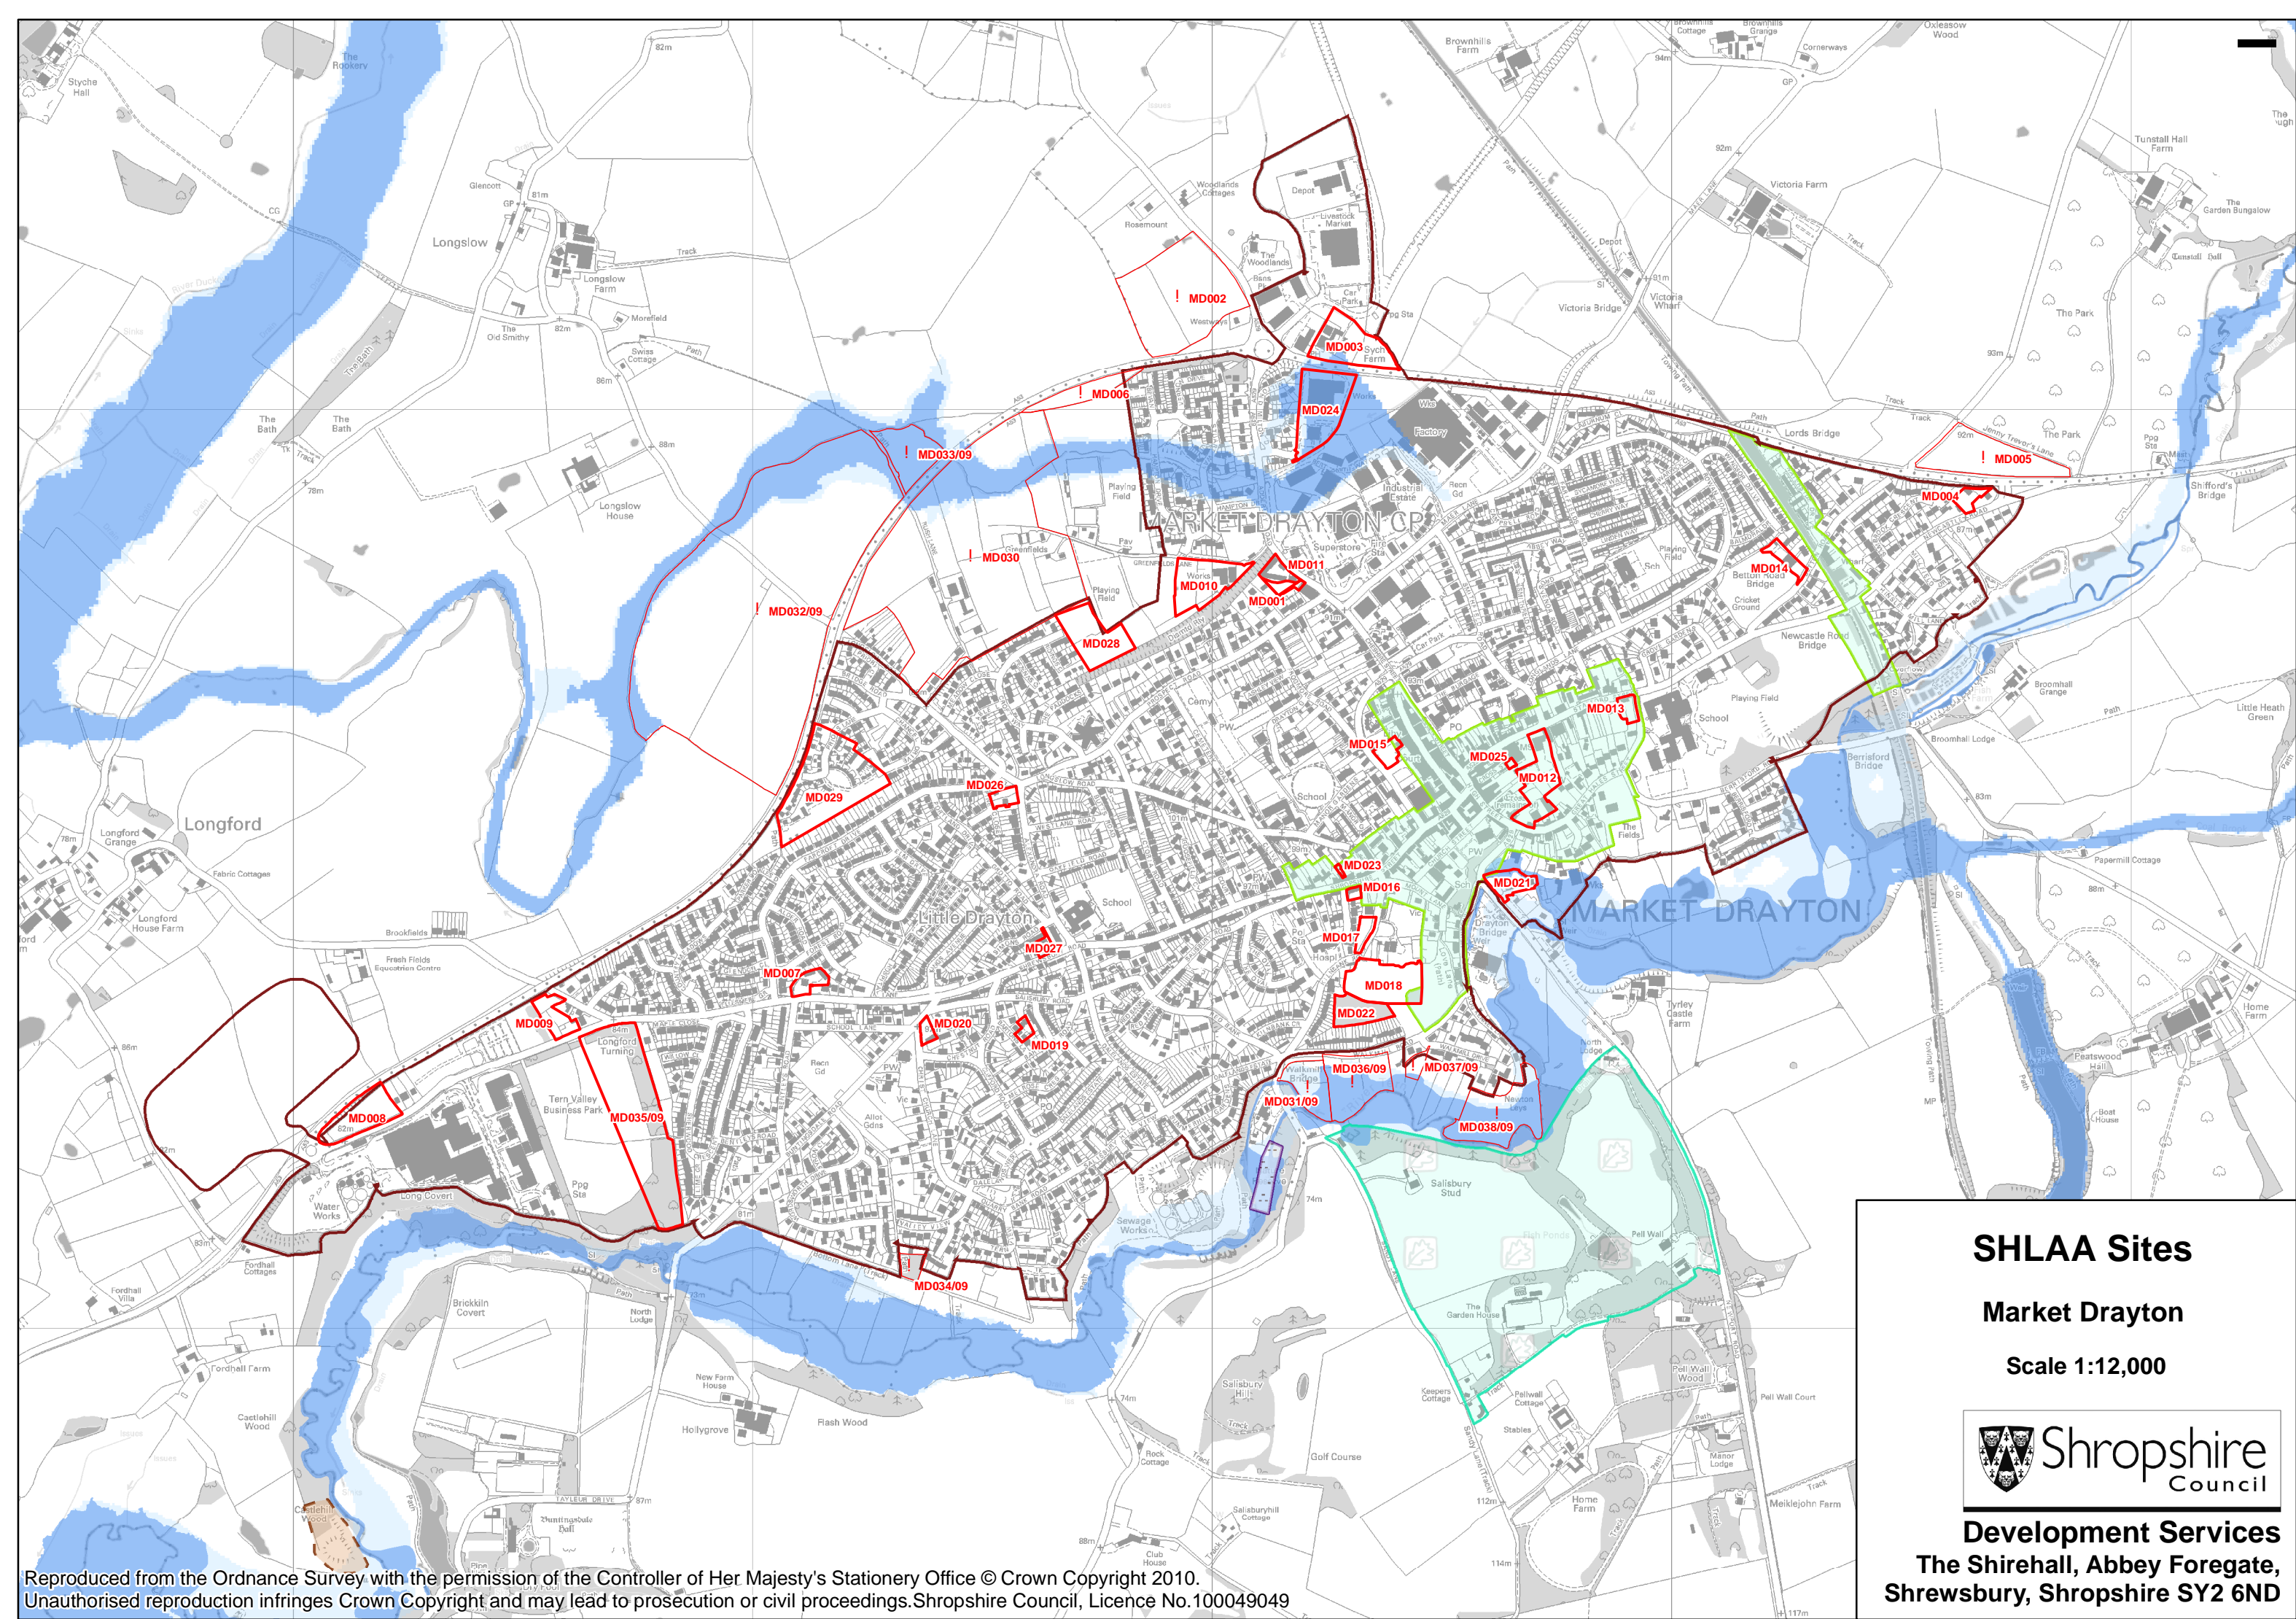

SHLAA Sites

Ludlow

Scale 1:14,000

Development Services
The Shirehall, Abbey Foregate,
Shrewsbury, Shropshire SY2 6ND

SHLAA Sites
Maesbury Marsh
Scale 1:6,000

Development Services
 The Shirehall, Abbey Foregate,
 Shrewsbury, Shropshire SY2 6ND

SHLAA Sites

Market Drayton

Scale 1:12,000

Development Services
 The Shirehall, Abbey Foregate,
 Shrewsbury, Shropshire SY2 6ND

SHLAA Sites

Minsterley

Scale 1:9,000

Development Services
The Shirehall, Abbey Foregate,
Shrewsbury, Shropshire SY2 6ND

SHLAA Sites
Morda
Scale 1:8,000

Development Services
 The Shirehall, Abbey Foregate,
 Shrewsbury, Shropshire SY2 6ND

SHLAA Sites
Much Wenlock
Scale 1:11,000

Development Services
 The Shirehall, Abbey Foregate,
 Shrewsbury, Shropshire SY2 6ND