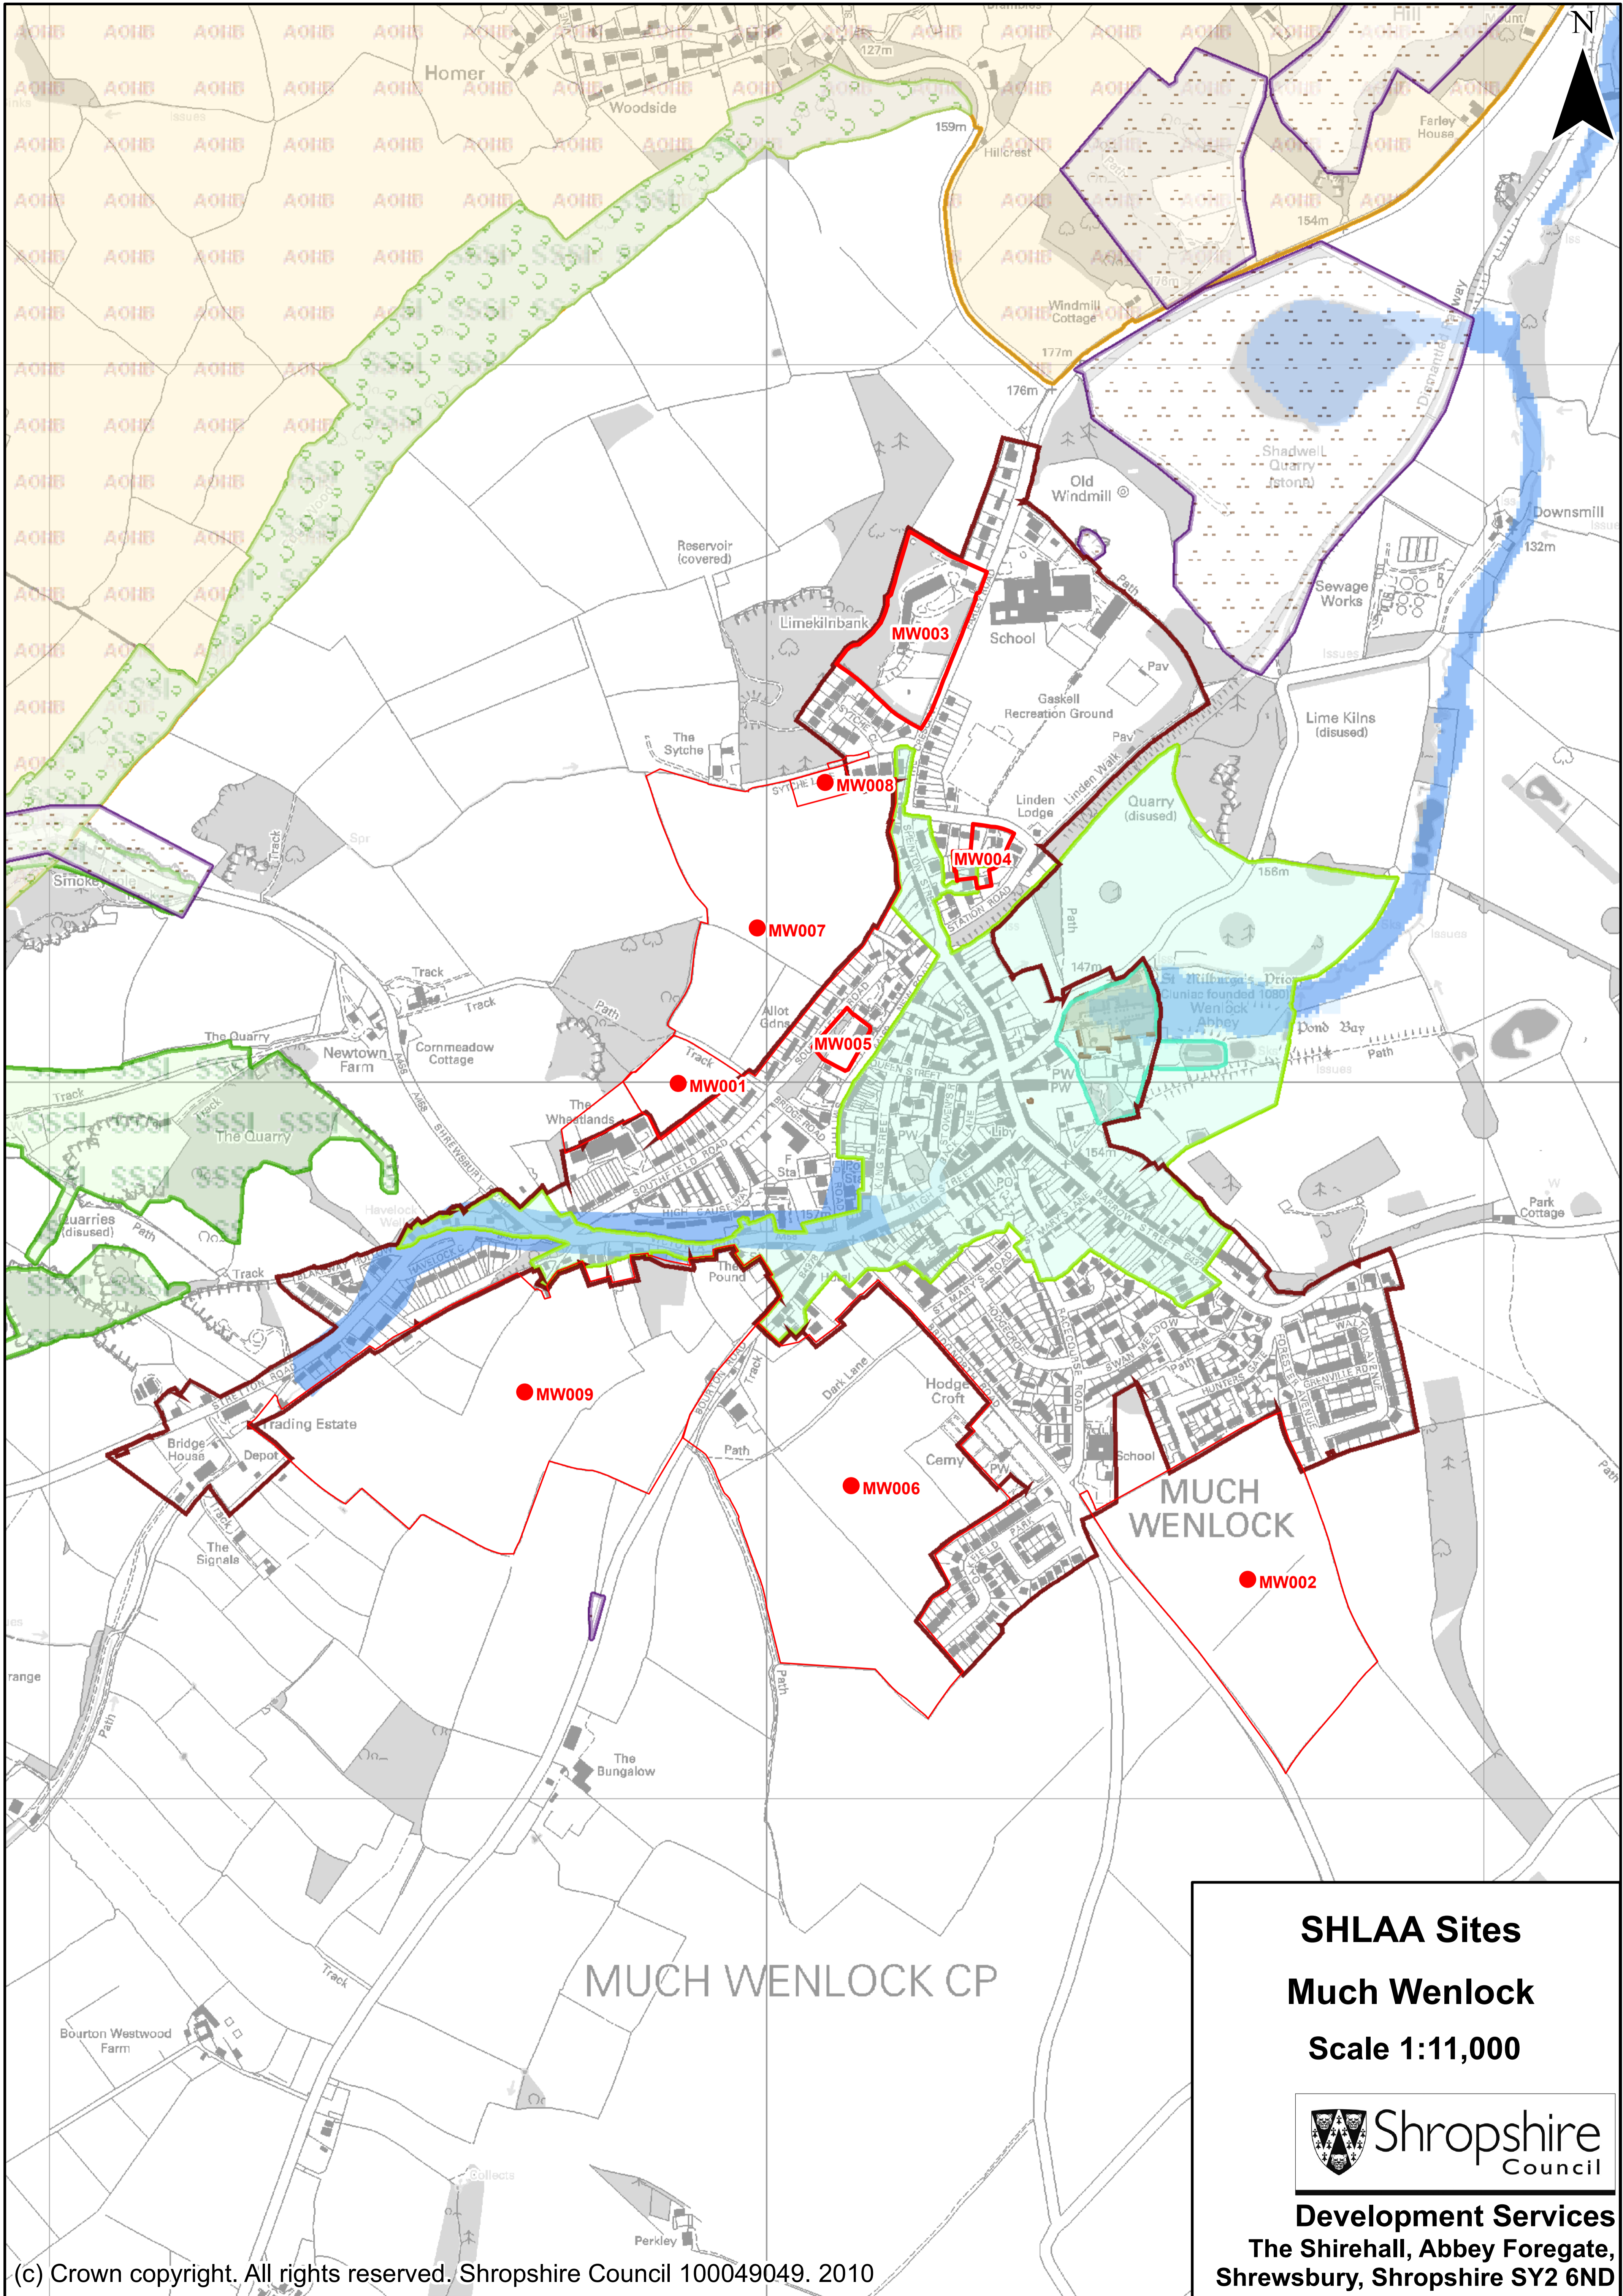

SHLAA Sites
Llanymynech
Scale 1:6,000

Development Services
 The Shirehall, Abbey Foregate,
 Shrewsbury, Shropshire SY2 6ND

SHLAA Sites

Longden

Scale 1:9,000

Development Services
 The Shirehall, Abbey Foregate,
 Shrewsbury, Shropshire SY2 6ND

SHLAA Sites

Ludlow

Scale 1:14,000

Development Services
The Shirehall, Abbey Foregate,
Shrewsbury, Shropshire SY2 6ND

SHLAA Sites
Maesbury Marsh
Scale 1:6,000

Development Services
 The Shirehall, Abbey Foregate,
 Shrewsbury, Shropshire SY2 6ND

SHLAA Sites

Market Drayton

Scale 1:12,000

Development Services
 The Shirehall, Abbey Foregate,
 Shrewsbury, Shropshire SY2 6ND

SHLAA Sites

Minsterley

Scale 1:9,000

Development Services
The Shirehall, Abbey Foregate,
Shrewsbury, Shropshire SY2 6ND

SHLAA Sites
Morda
Scale 1:8,000

Development Services
 The Shirehall, Abbey Foregate,
 Shrewsbury, Shropshire SY2 6ND

SHLAA Sites
Much Wenlock
Scale 1:11,000

Development Services
 The Shirehall, Abbey Foregate,
 Shrewsbury, Shropshire SY2 6ND