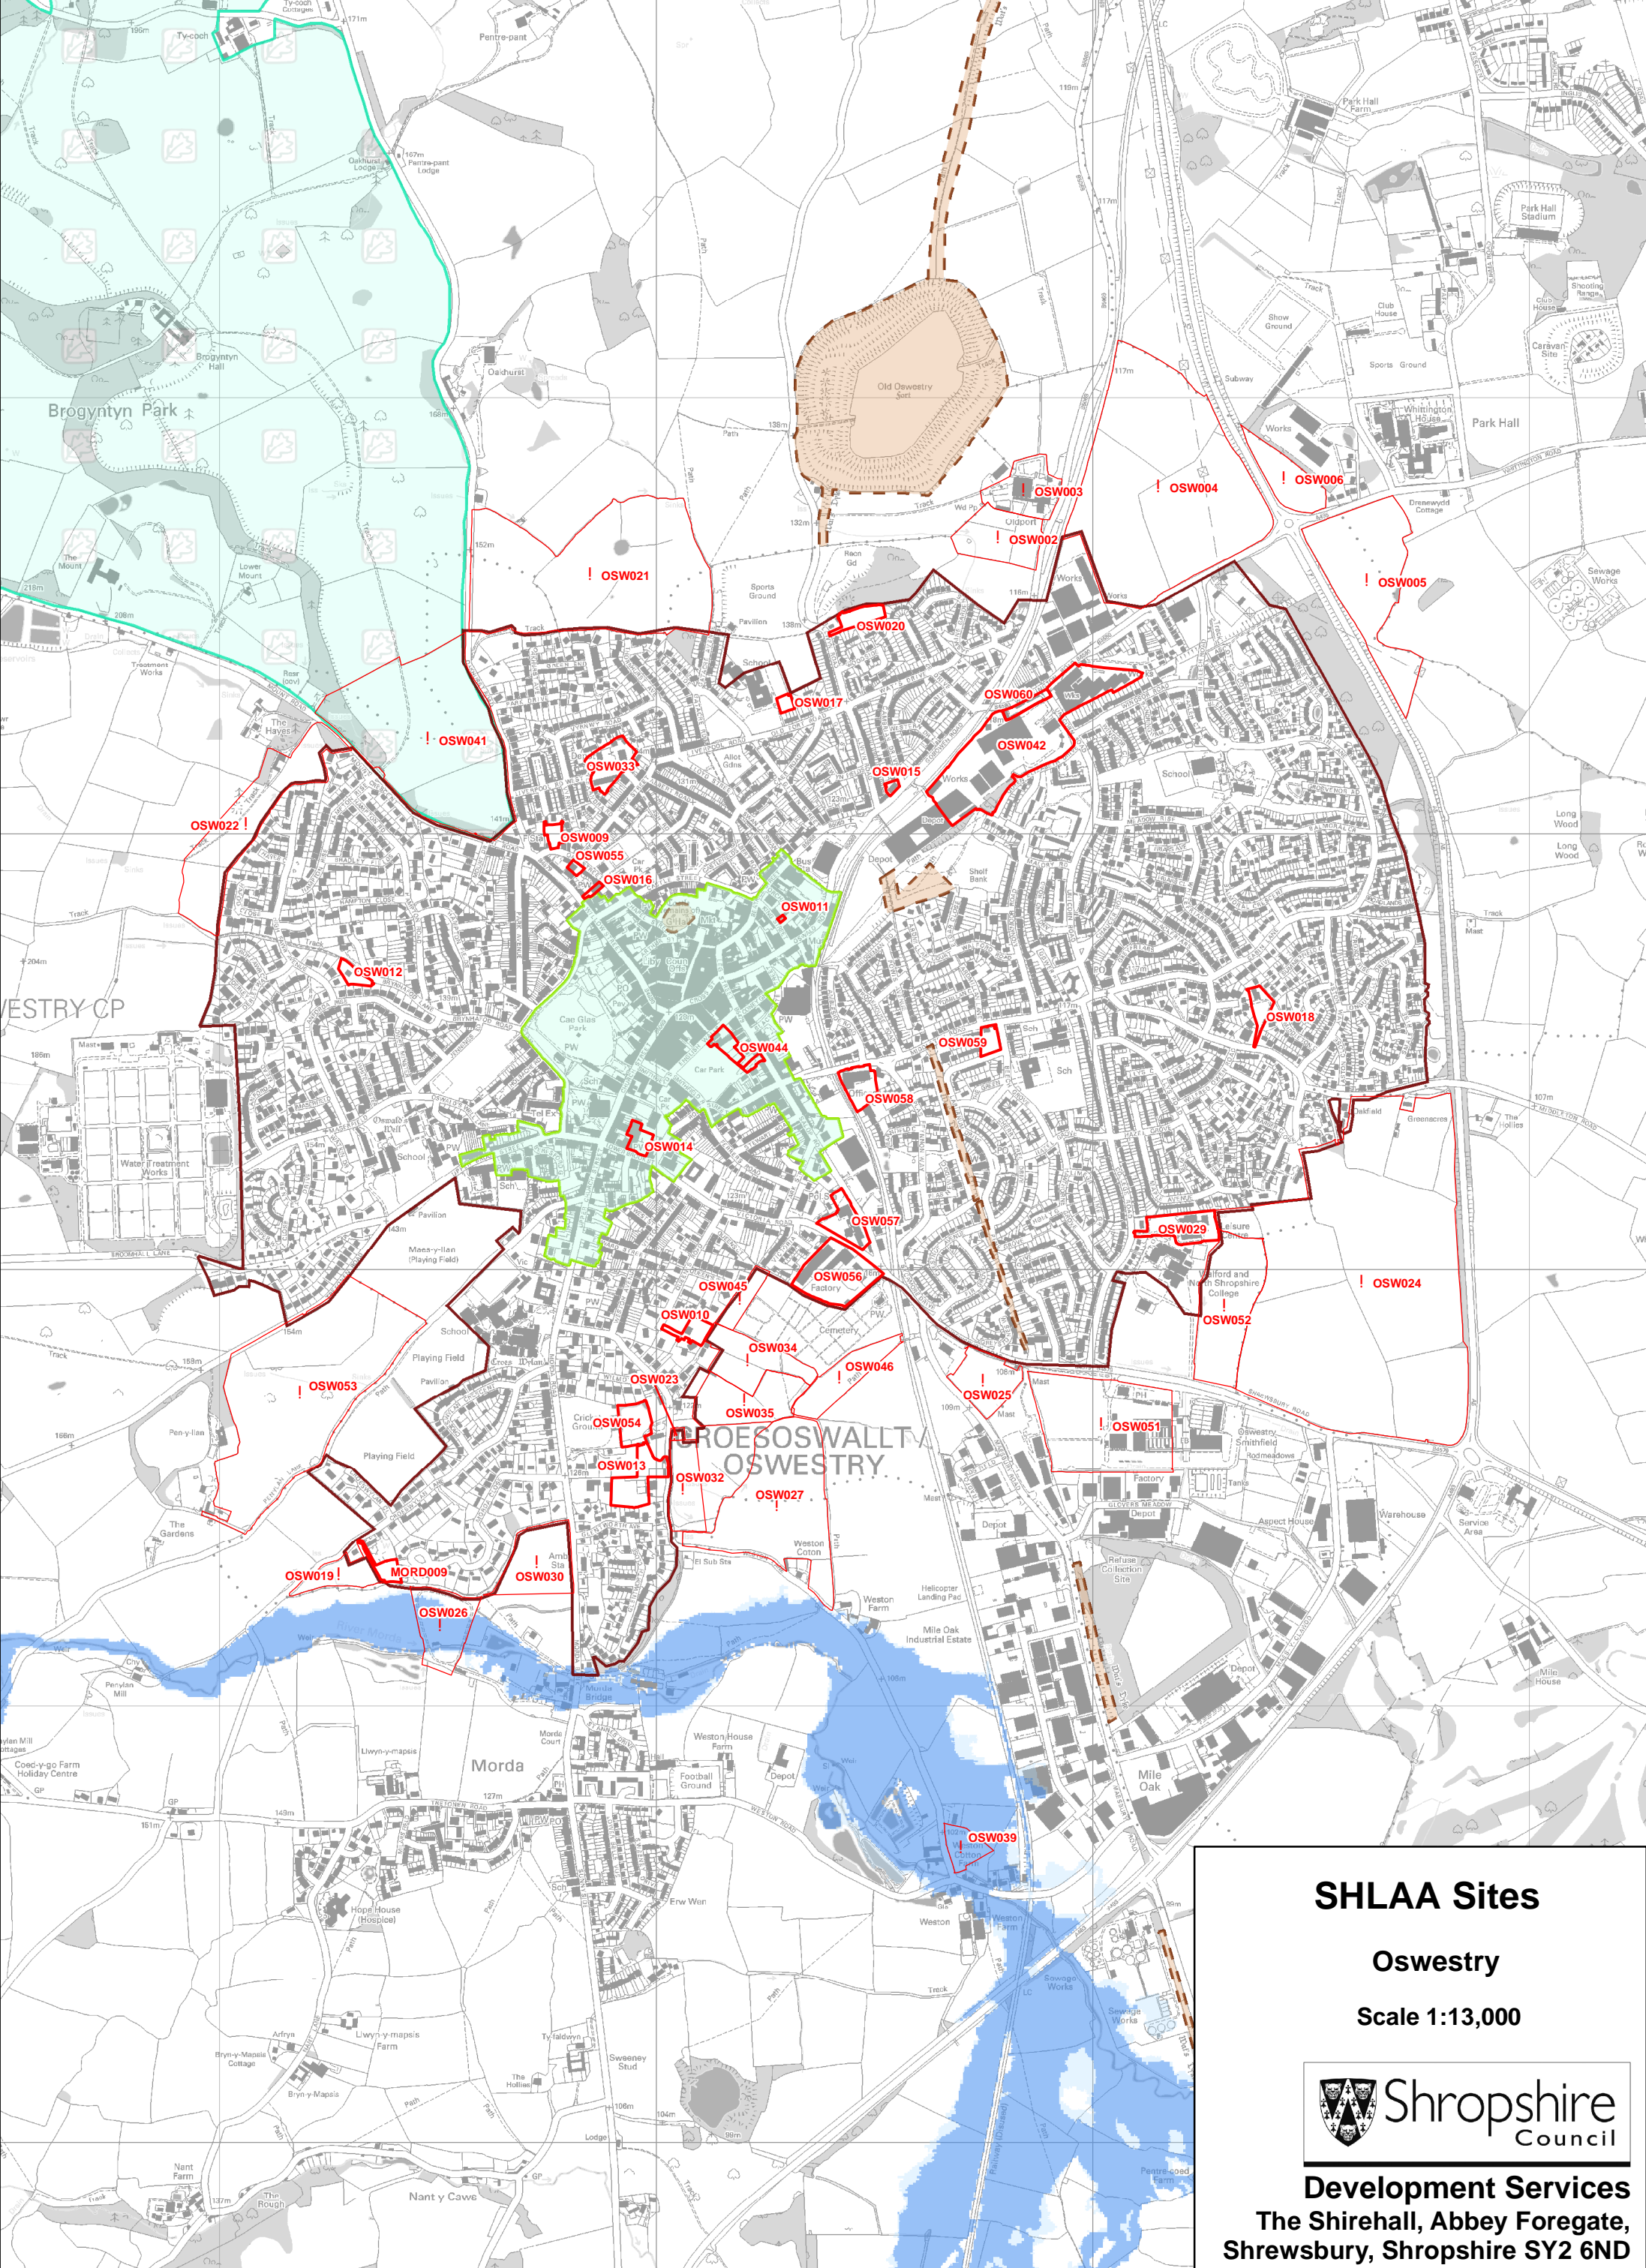

SHLAA Sites
Morda
Scale 1:8,000

Development Services
 The Shirehall, Abbey Foregate,
 Shrewsbury, Shropshire SY2 6ND

SHLAA Sites
Much Wenlock
Scale 1:11,000

Development Services
 The Shirehall, Abbey Foregate,
 Shrewsbury, Shropshire SY2 6ND

SHLAA Sites
Nesscliffe
Scale 1:7,000

Development Services
 The Shirehall, Abbey Foregate,
 Shrewsbury, Shropshire SY2 6ND

SHLAA Sites

Oswestry

Scale 1:13,000

Development Services
The Shirehall, Abbey Foregate,
Shrewsbury, Shropshire SY2 6ND