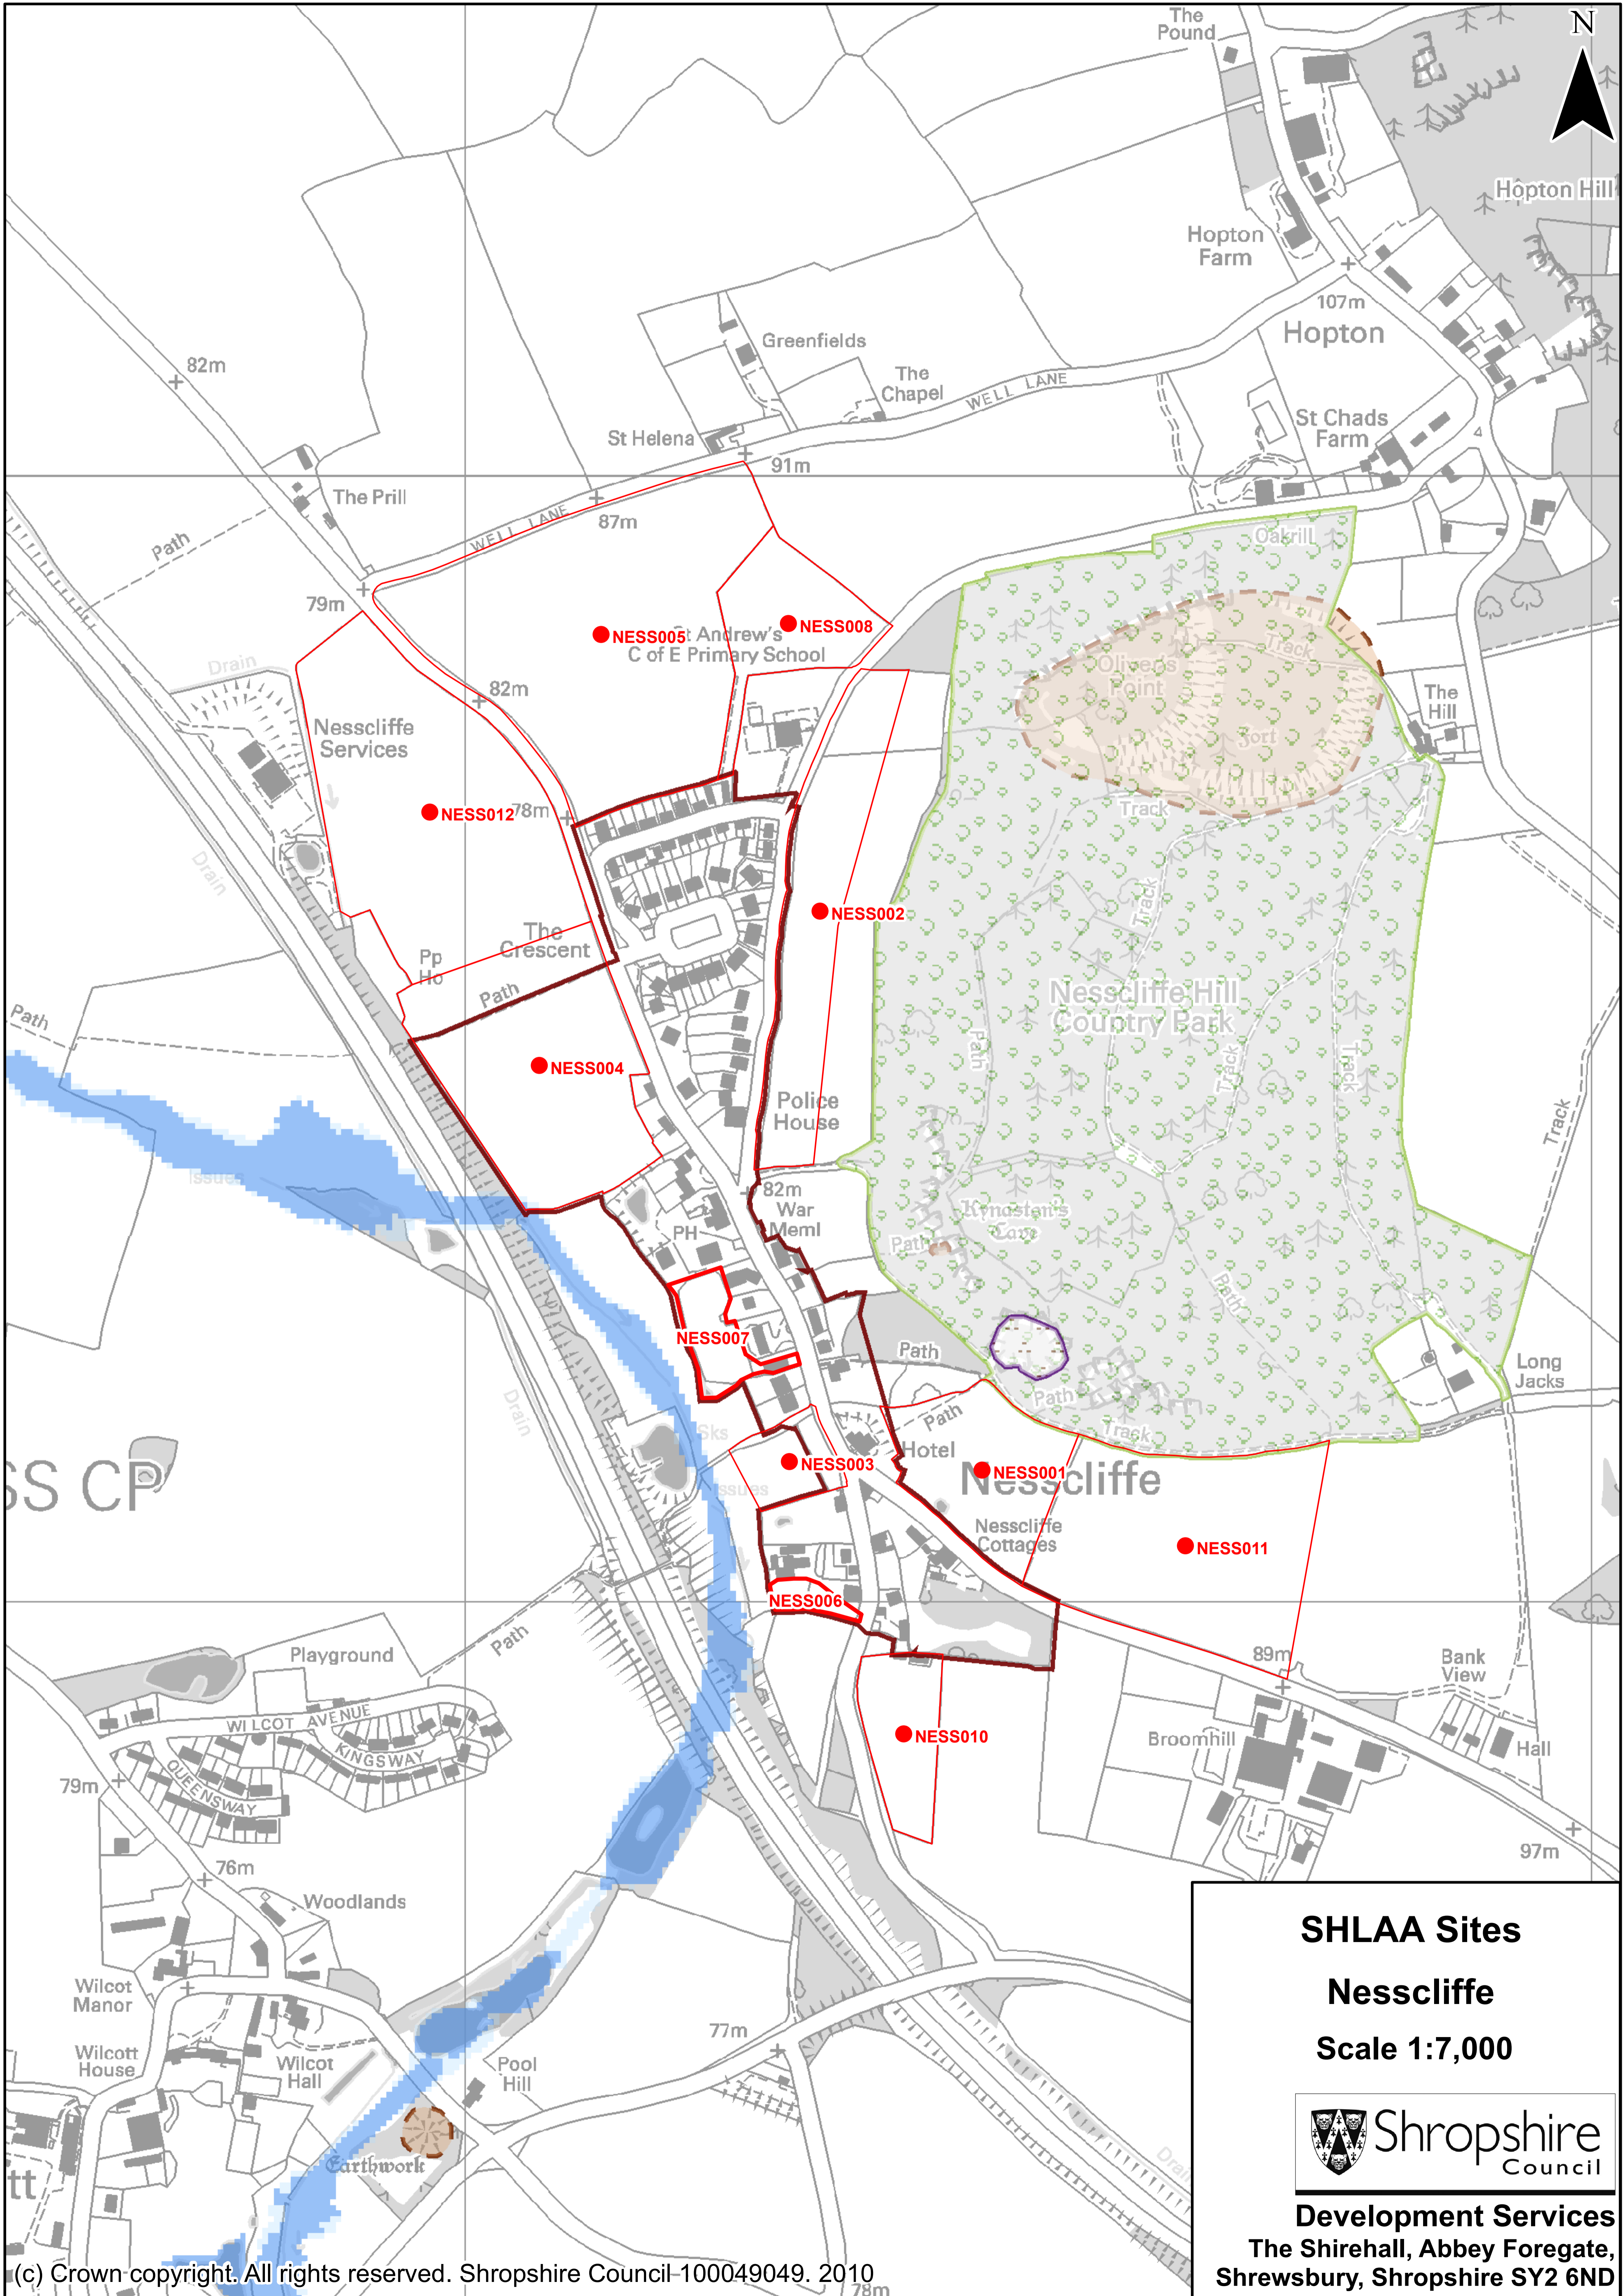

SHLAA Sites
Morda
Scale 1:8,000

Development Services
 The Shirehall, Abbey Foregate,
 Shrewsbury, Shropshire SY2 6ND

SHLAA Sites
Much Wenlock
Scale 1:11,000

Development Services
 The Shirehall, Abbey Foregate,
 Shrewsbury, Shropshire SY2 6ND