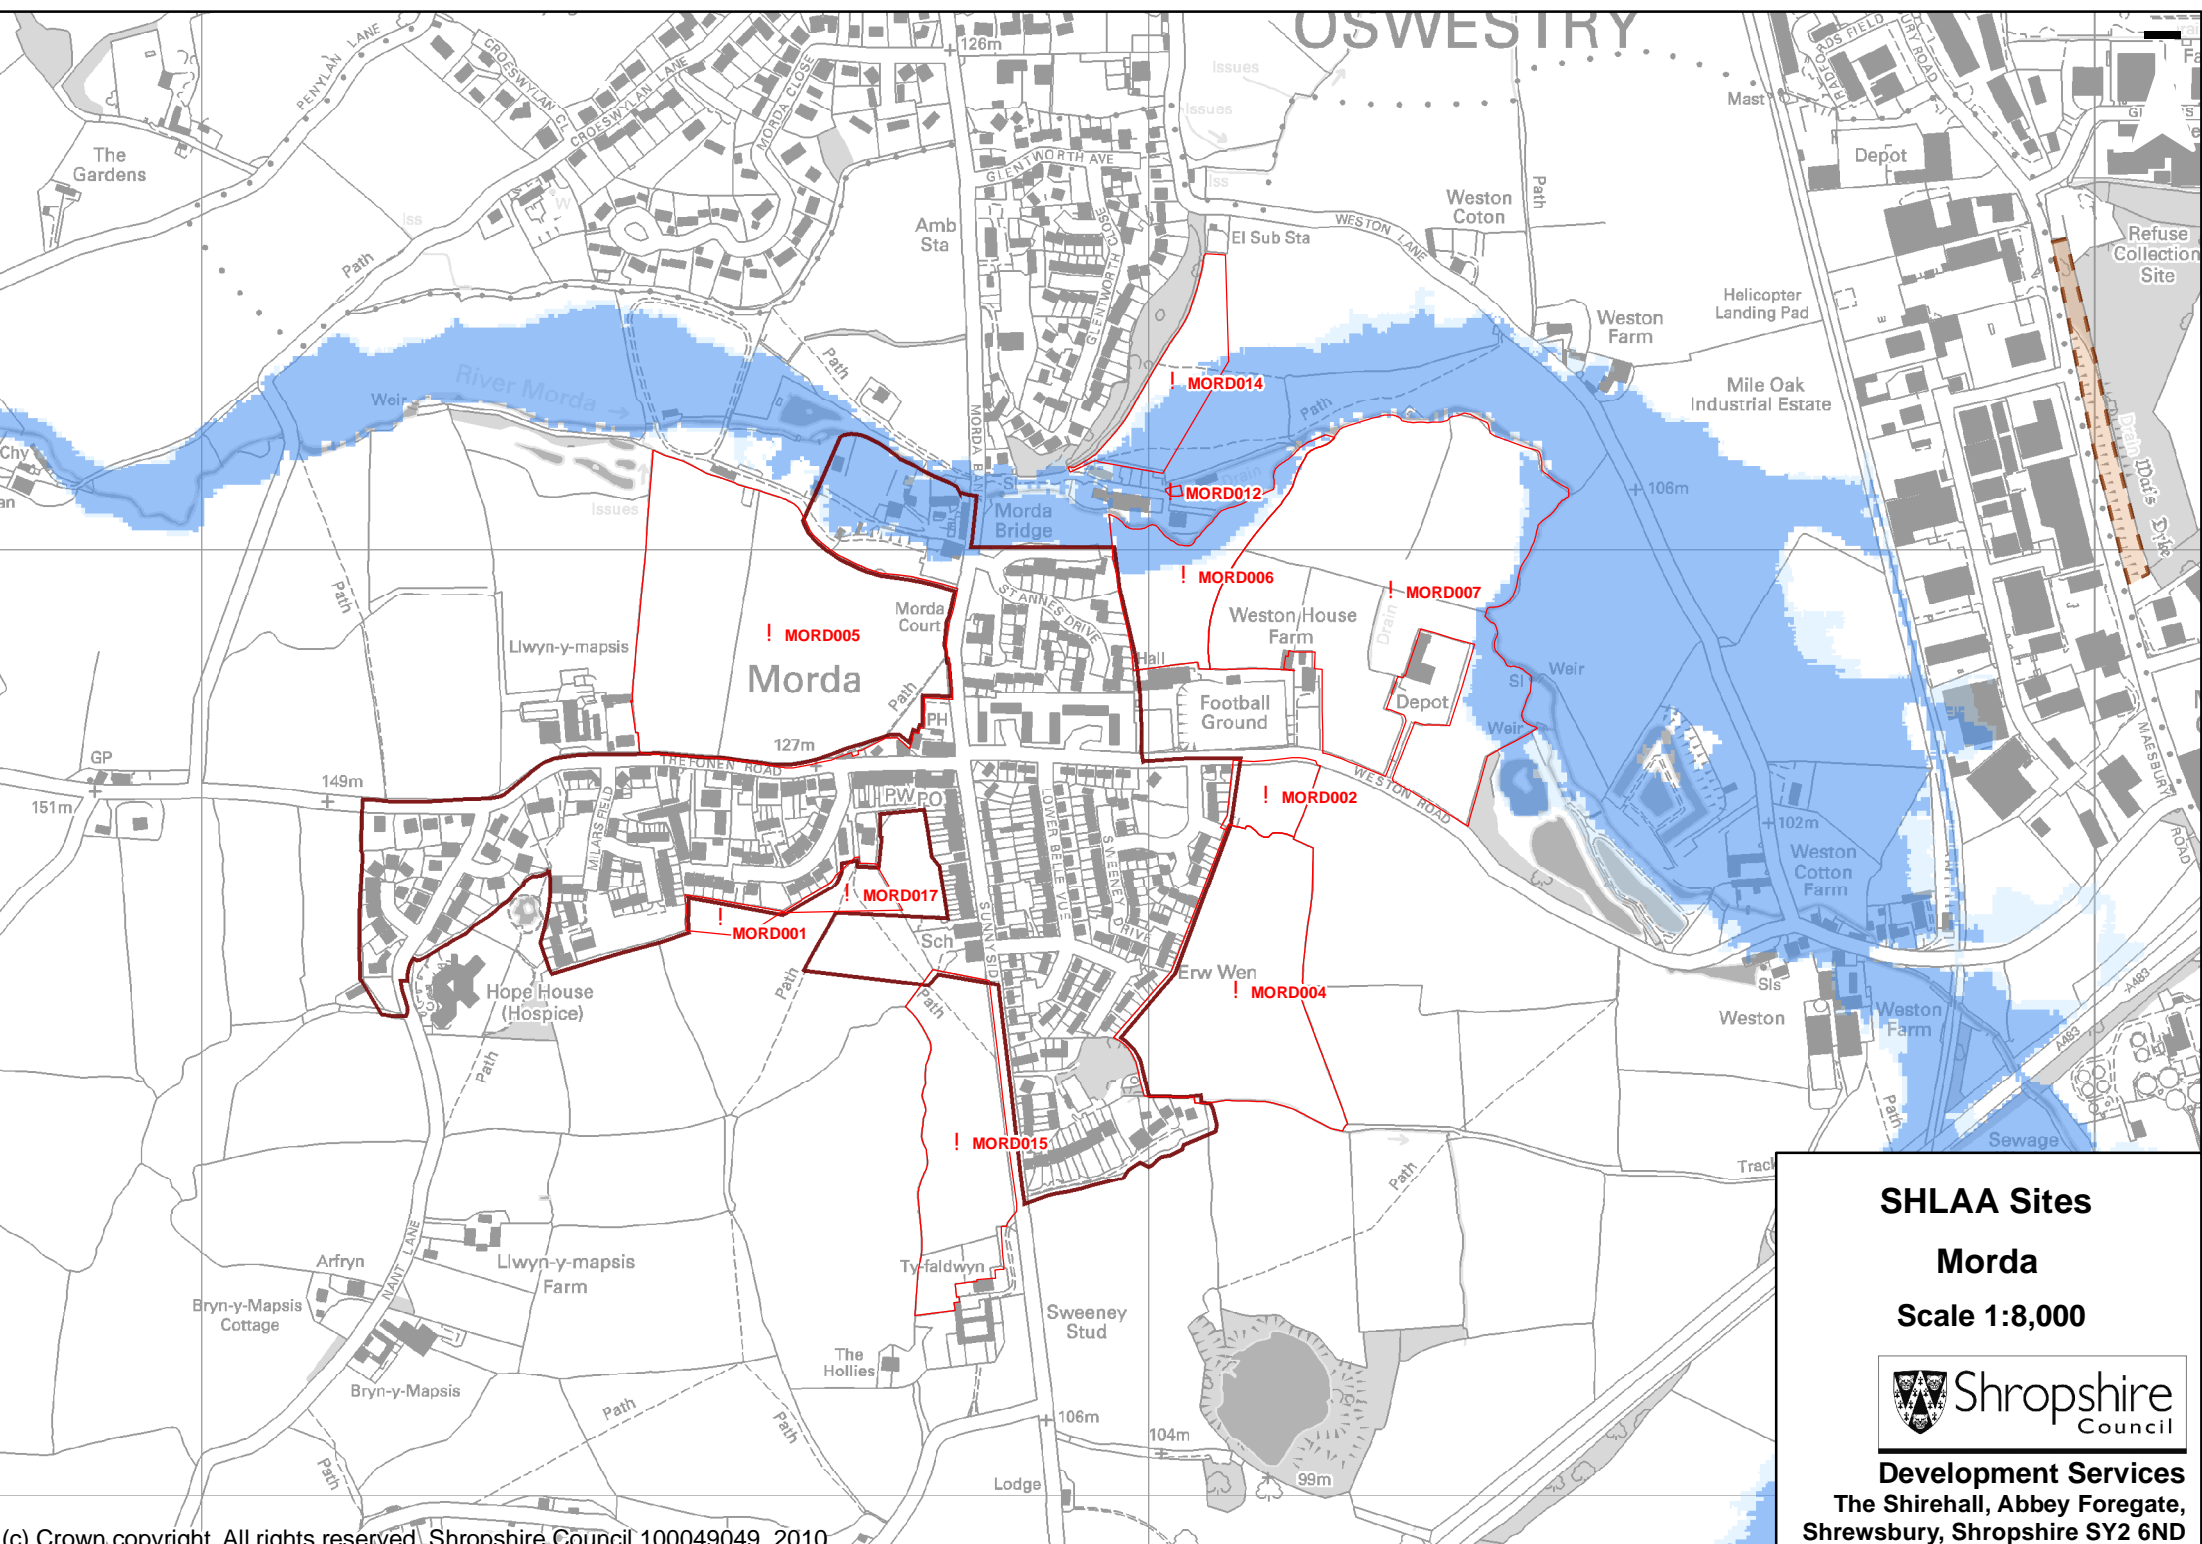

SHLAA Sites

Market Drayton

Scale 1:12,000

Development Services
 The Shirehall, Abbey Foregate,
 Shrewsbury, Shropshire SY2 6ND

SHLAA Sites

Minsterley

Scale 1:9,000

Development Services
The Shirehall, Abbey Foregate,
Shrewsbury, Shropshire SY2 6ND

SHLAA Sites
Morda
Scale 1:8,000

Development Services
 The Shirehall, Abbey Foregate,
 Shrewsbury, Shropshire SY2 6ND

SHLAA Sites
Much Wenlock
Scale 1:11,000

Development Services
 The Shirehall, Abbey Foregate,
 Shrewsbury, Shropshire SY2 6ND