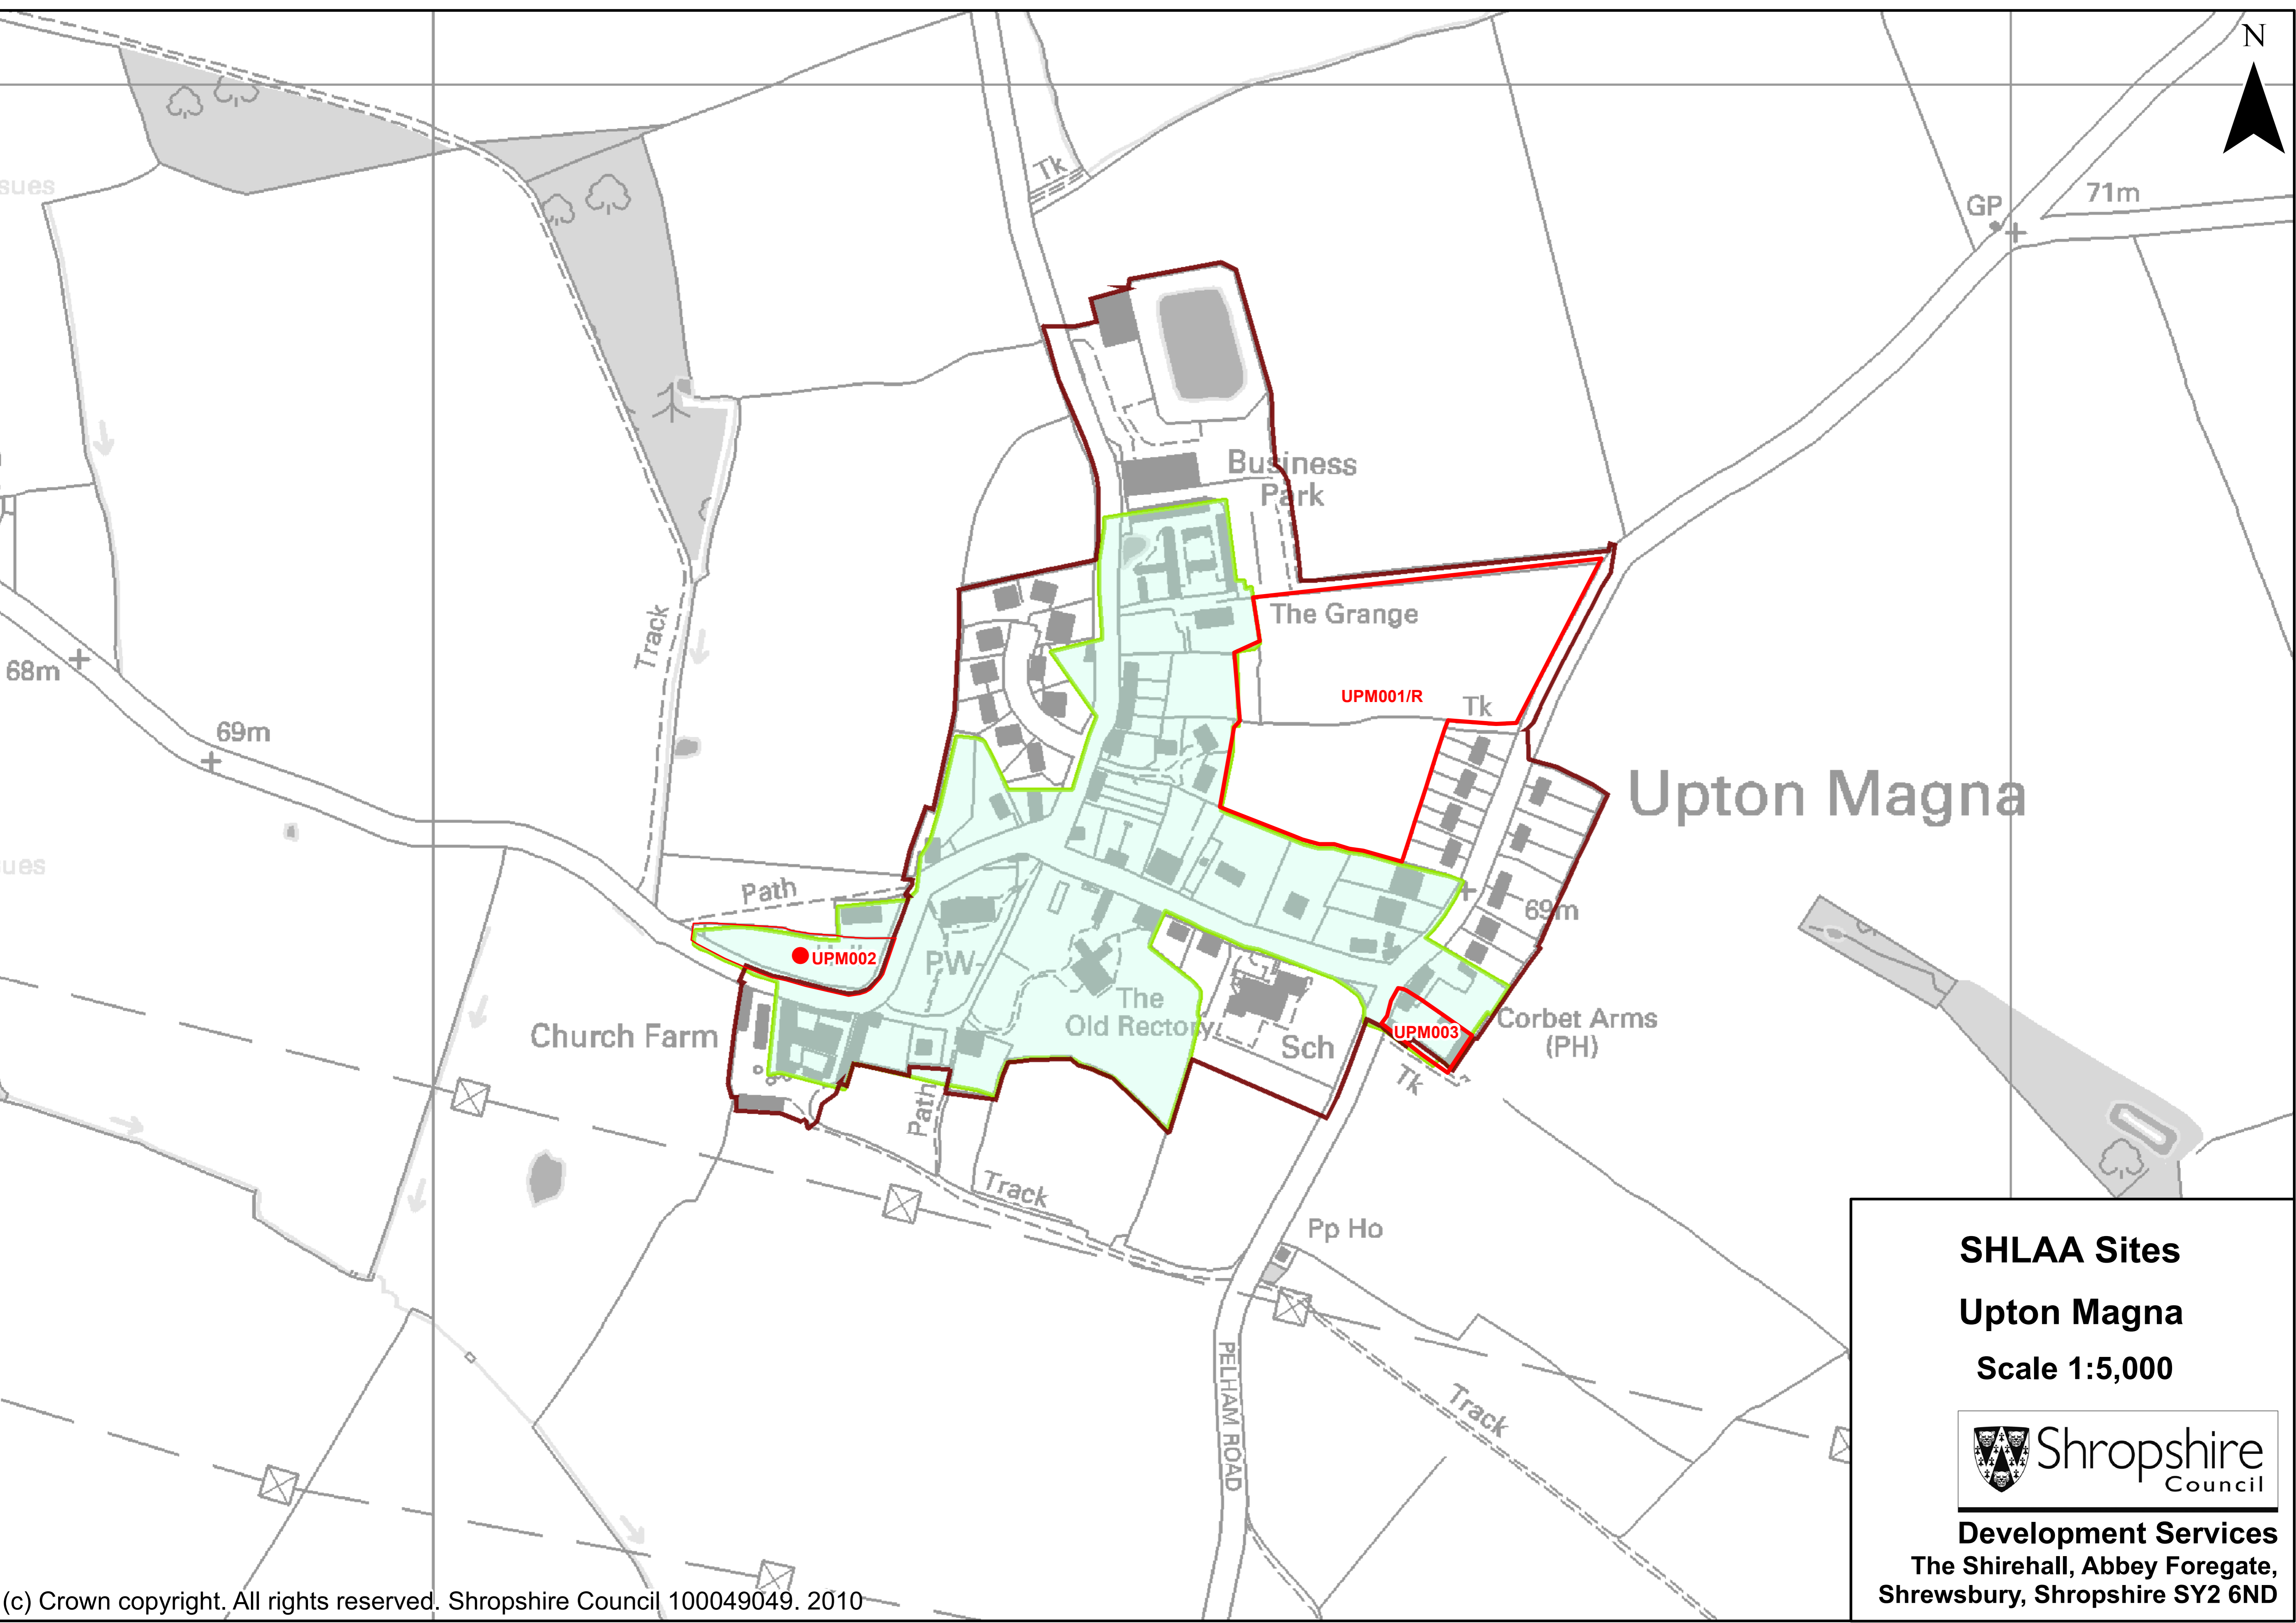

SHLAA Sites

Trefonen

Scale 1:8,000

Development Services

**The Shirehall, Abbey Foregate,
Shrewsbury, Shropshire SY2 6ND**

SHLAA Sites
Upton Magna
Scale 1:5,000

Development Services
 The Shirehall, Abbey Foregate,
 Shrewsbury, Shropshire SY2 6ND

WEM URBAN CP

SHLAA Sites

Wem

Scale 1:11,000

Development Services
The Shirehall, Abbey Foregate,
Shrewsbury, Shropshire SY2 6ND

Reproduced from the Ordnance Survey with the permission of the Controller of Her Majesty's Stationery Office © Crown Copyright 2010.
 Unauthorised reproduction infringes Crown Copyright and may lead to prosecution or civil proceedings. Shropshire Council, Licence No.100049049

SHLAA Sites
West Felton
Scale 1:10,000

Development Services
 The Shirehall, Abbey Foregate,
 Shrewsbury, Shropshire SY2 6ND

SHLAA Sites
Westbury
Scale 1:7,000

Development Services
 The Shirehall, Abbey Foregate,
 Shrewsbury, Shropshire SY2 6ND

SHLAA Sites
Weston Rhyn
Scale 1:9,000

Development Services
 The Shirehall, Abbey Foregate,
 Shrewsbury, Shropshire SY2 6ND

SHLAA Sites

Whitchurch

Scale 1:14,000

Development Services
The Shirehall, Abbey Foregate,
Shrewsbury, Shropshire SY2 6ND