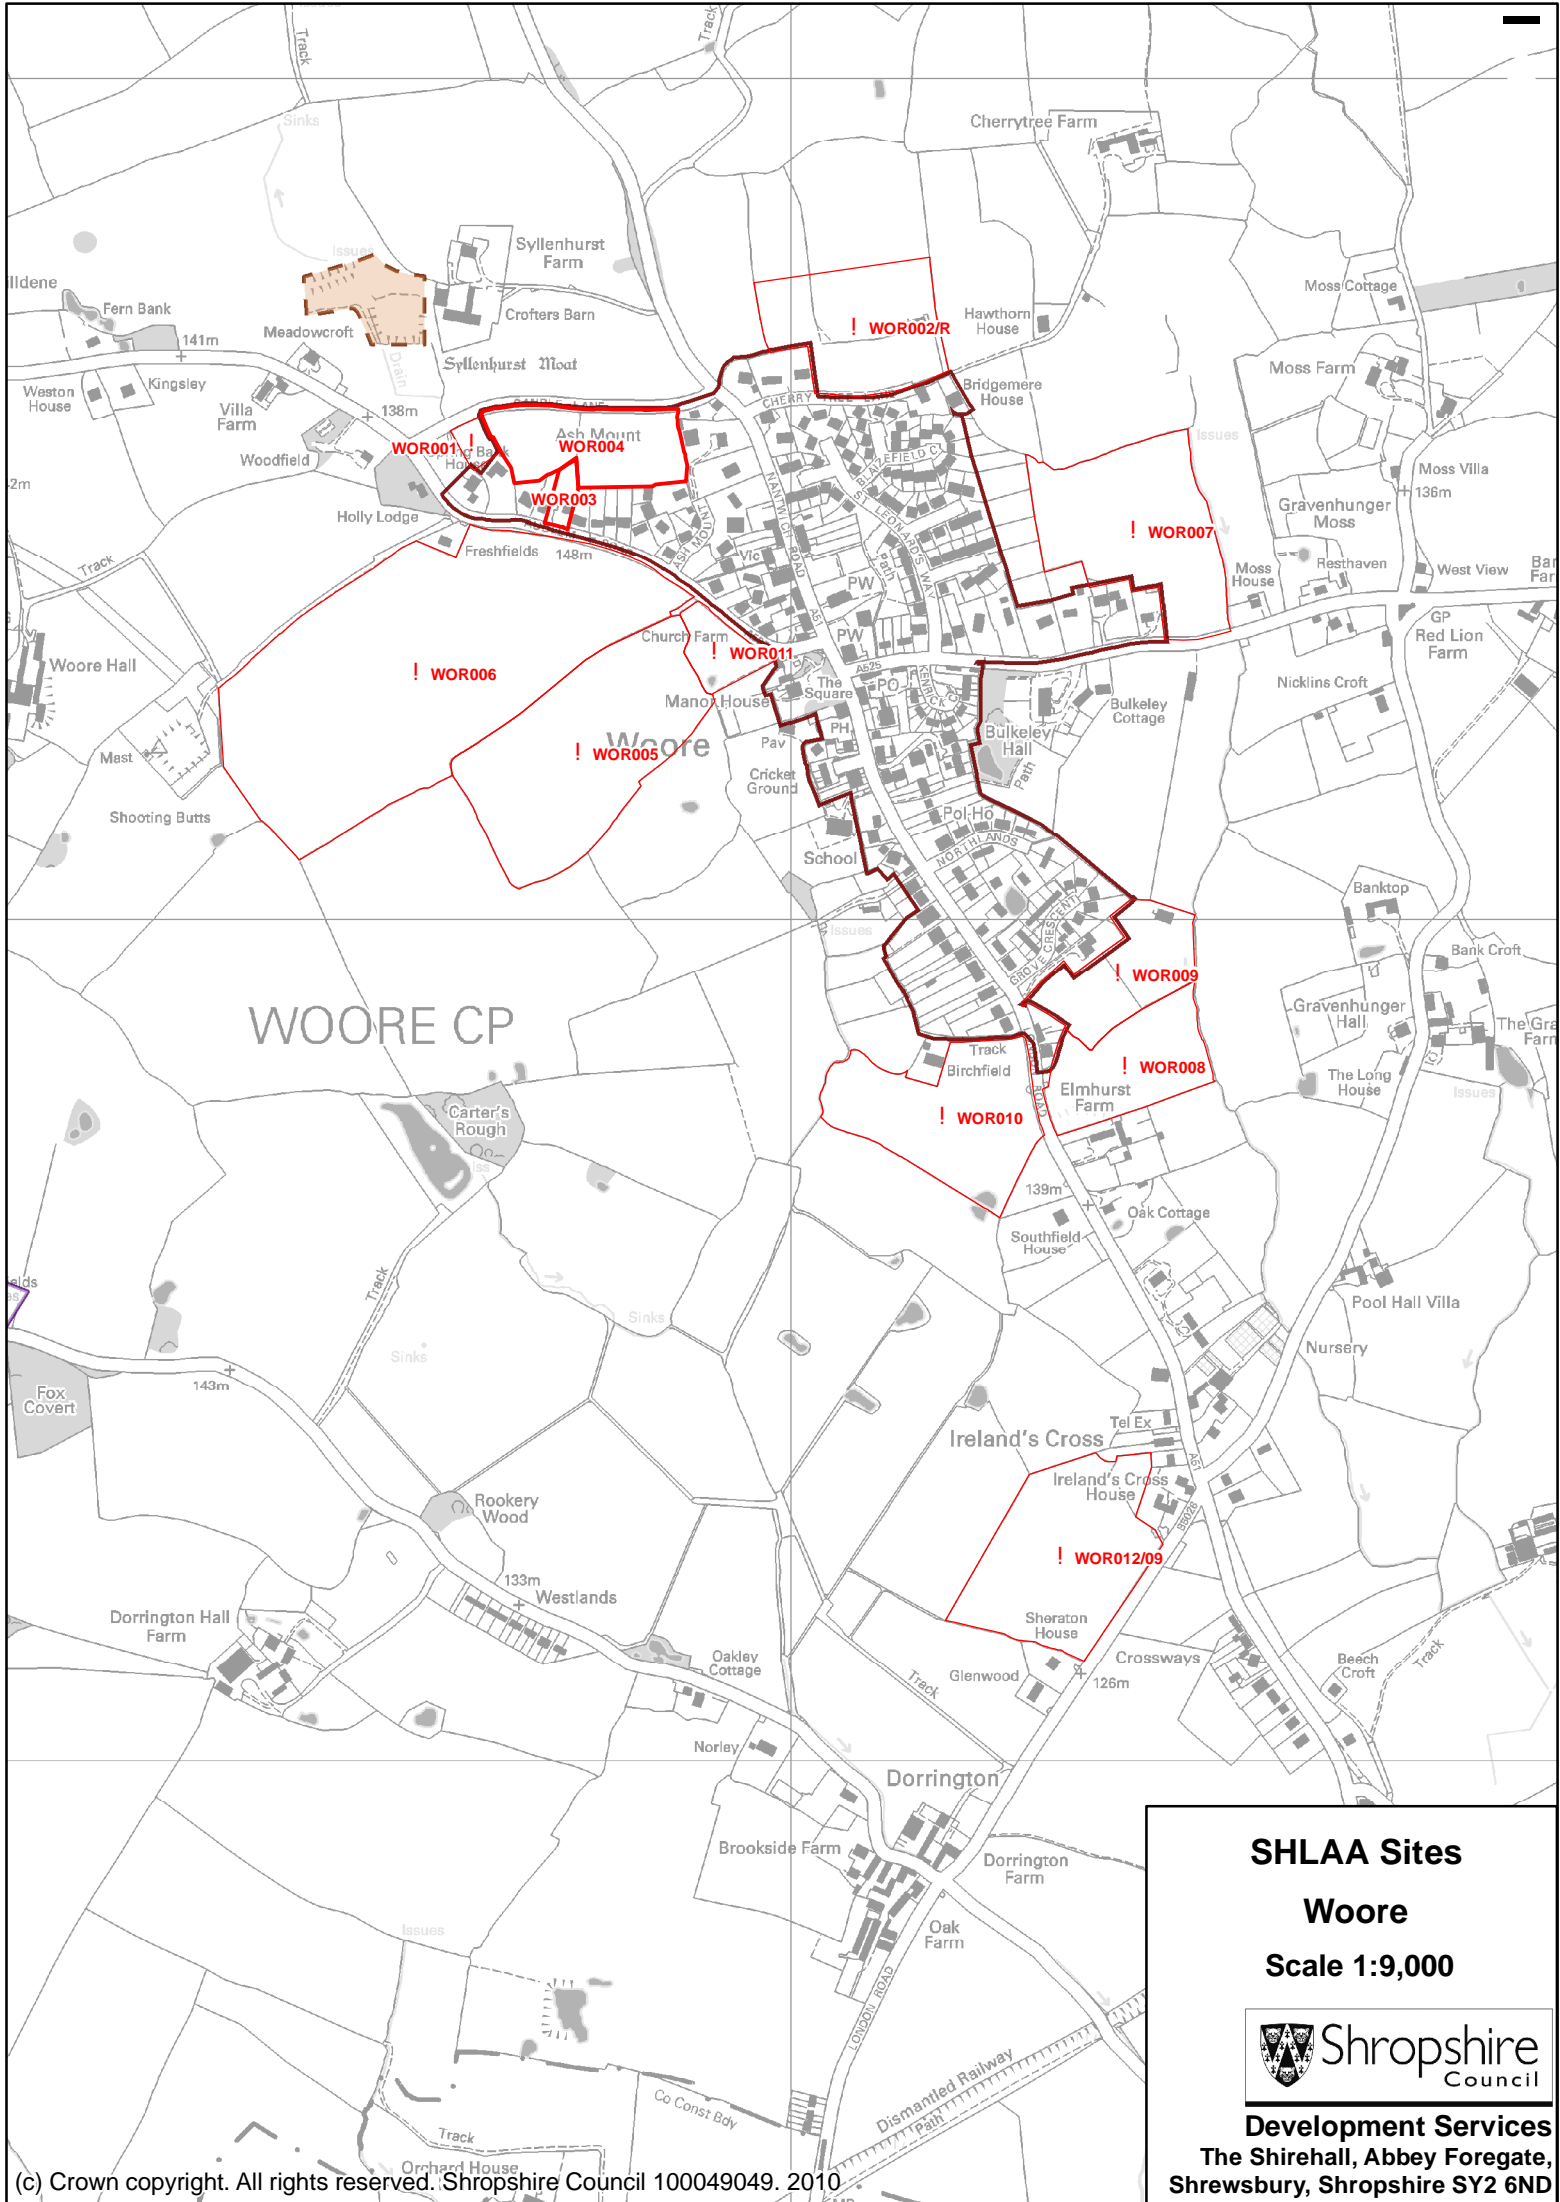

SHLAA Sites

Woore

Scale 1:9,000

Development Services

**The Shirehall, Abbey Foregate,
Shrewsbury, Shropshire SY2 6ND**