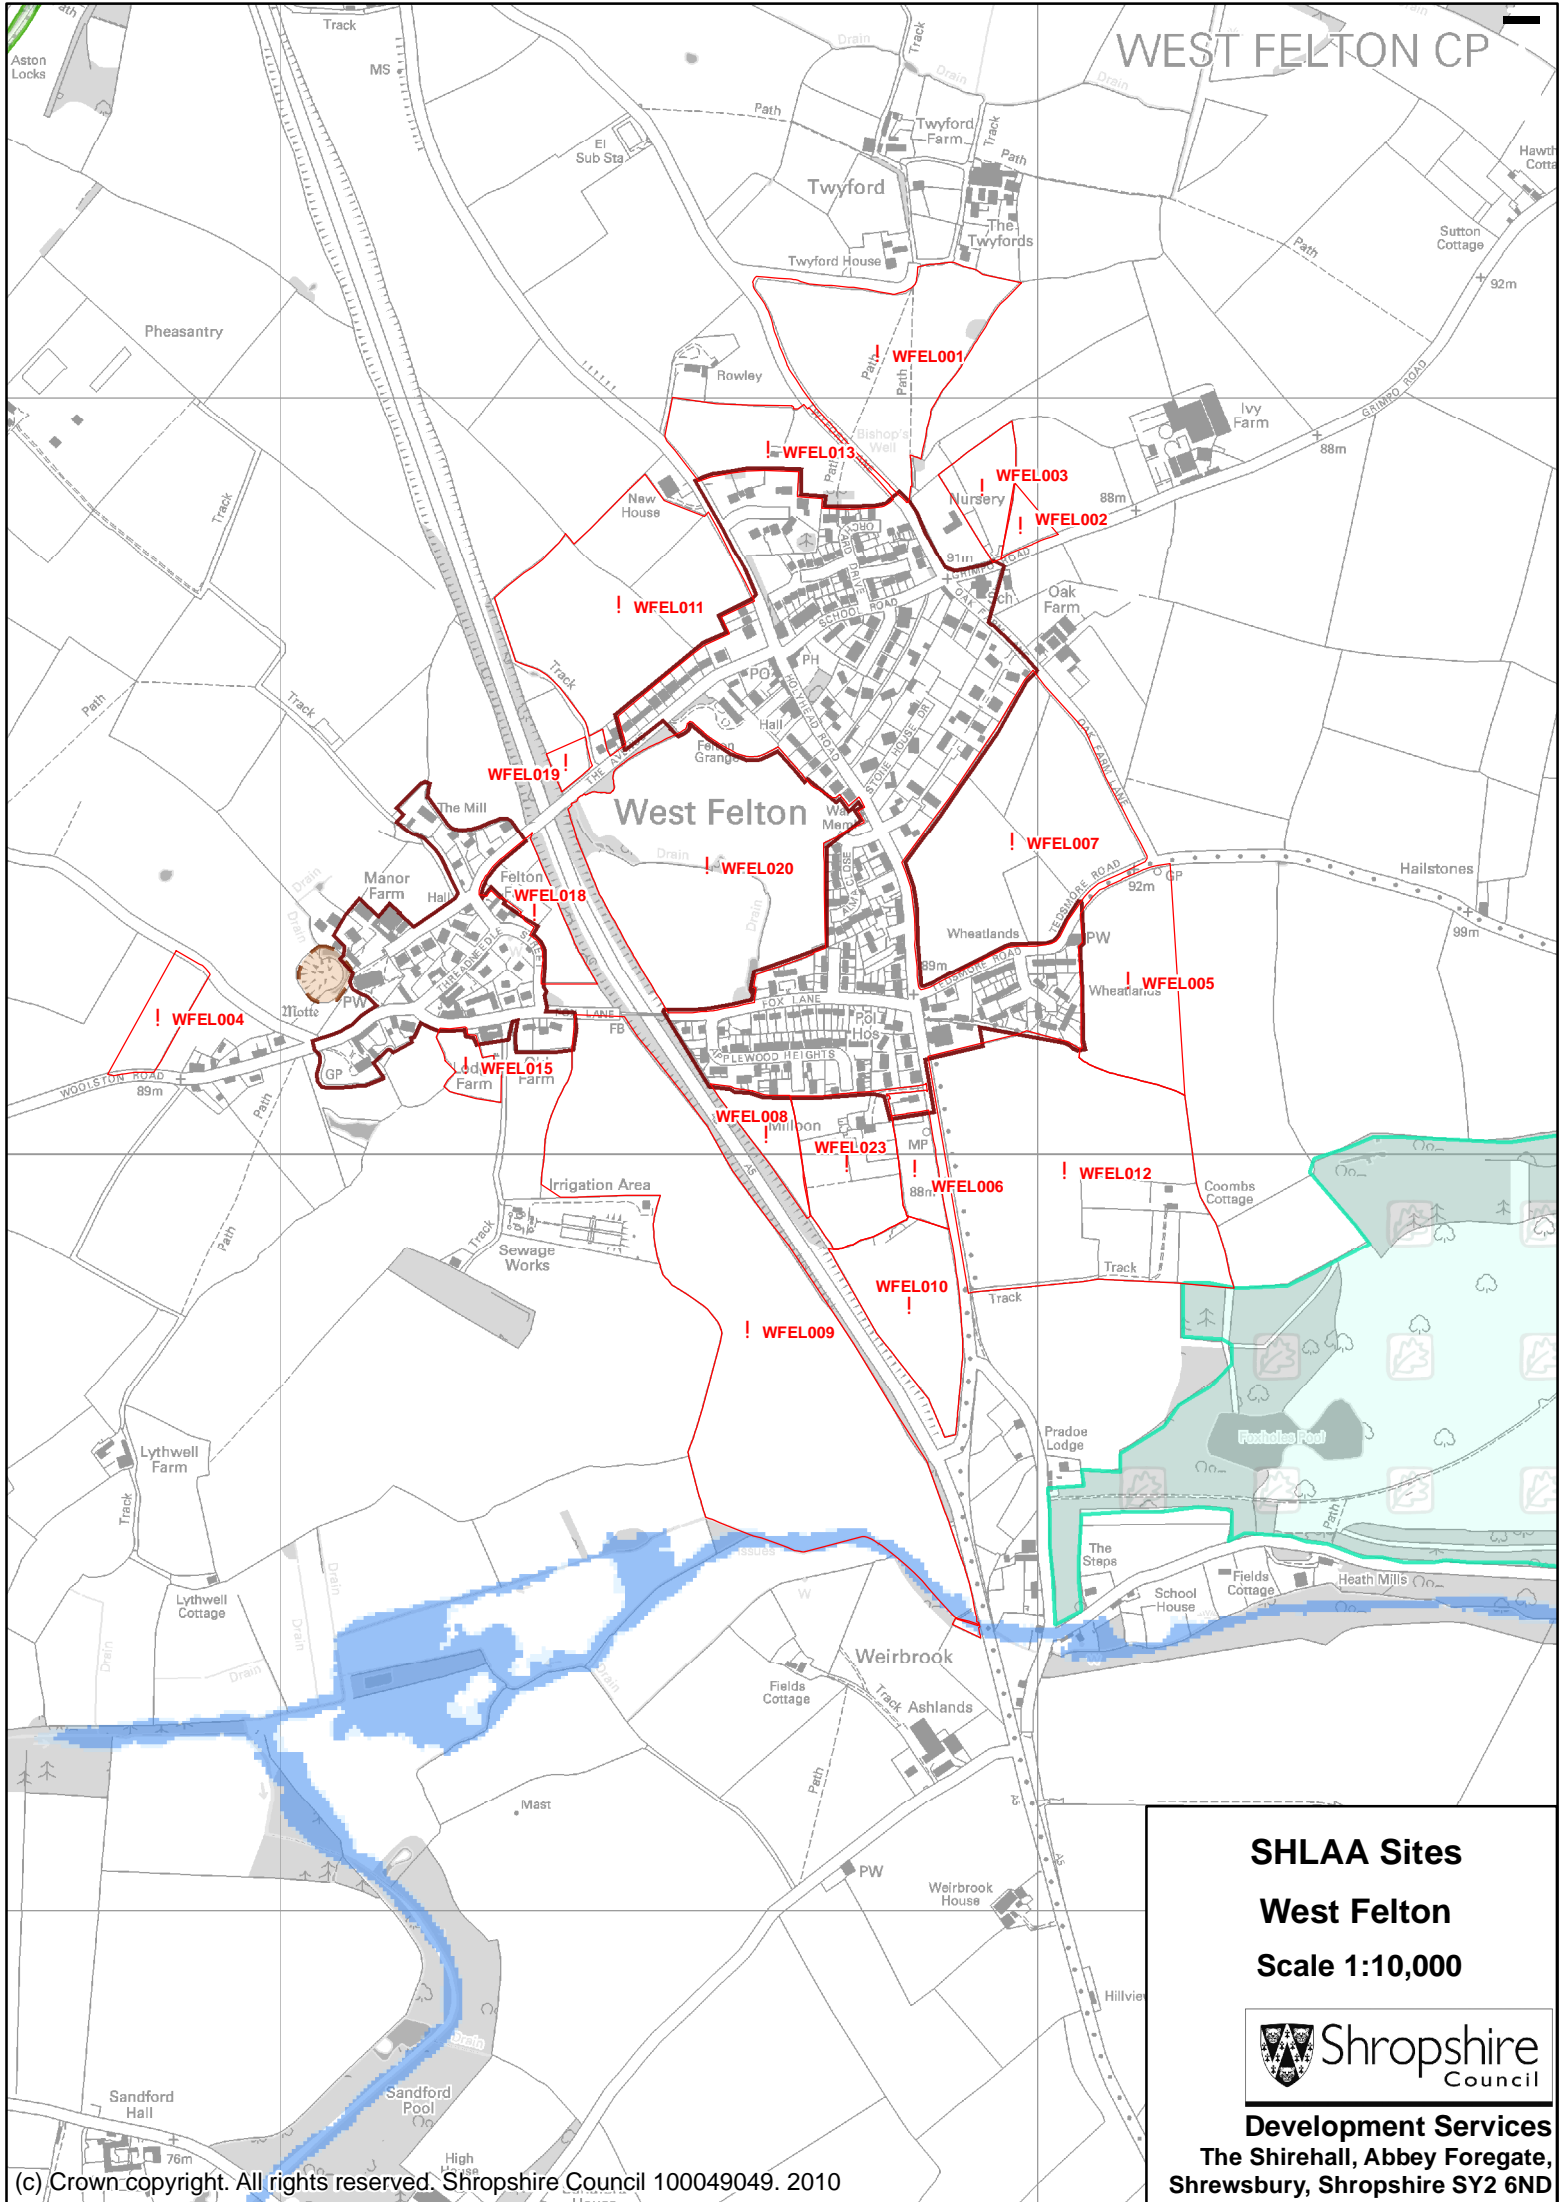

WEM URBAN CP

SHLAA Sites

Wem

Scale 1:11,000

Development Services
The Shirehall, Abbey Foregate,
Shrewsbury, Shropshire SY2 6ND

Reproduced from the Ordnance Survey with the permission of the Controller of Her Majesty's Stationery Office © Crown Copyright 2010.
 Unauthorised reproduction infringes Crown Copyright and may lead to prosecution or civil proceedings. Shropshire Council, Licence No.100049049

SHLAA Sites
West Felton
Scale 1:10,000

Development Services
 The Shirehall, Abbey Foregate,
 Shrewsbury, Shropshire SY2 6ND

SHLAA Sites
Westbury
Scale 1:7,000

Development Services
 The Shirehall, Abbey Foregate,
 Shrewsbury, Shropshire SY2 6ND