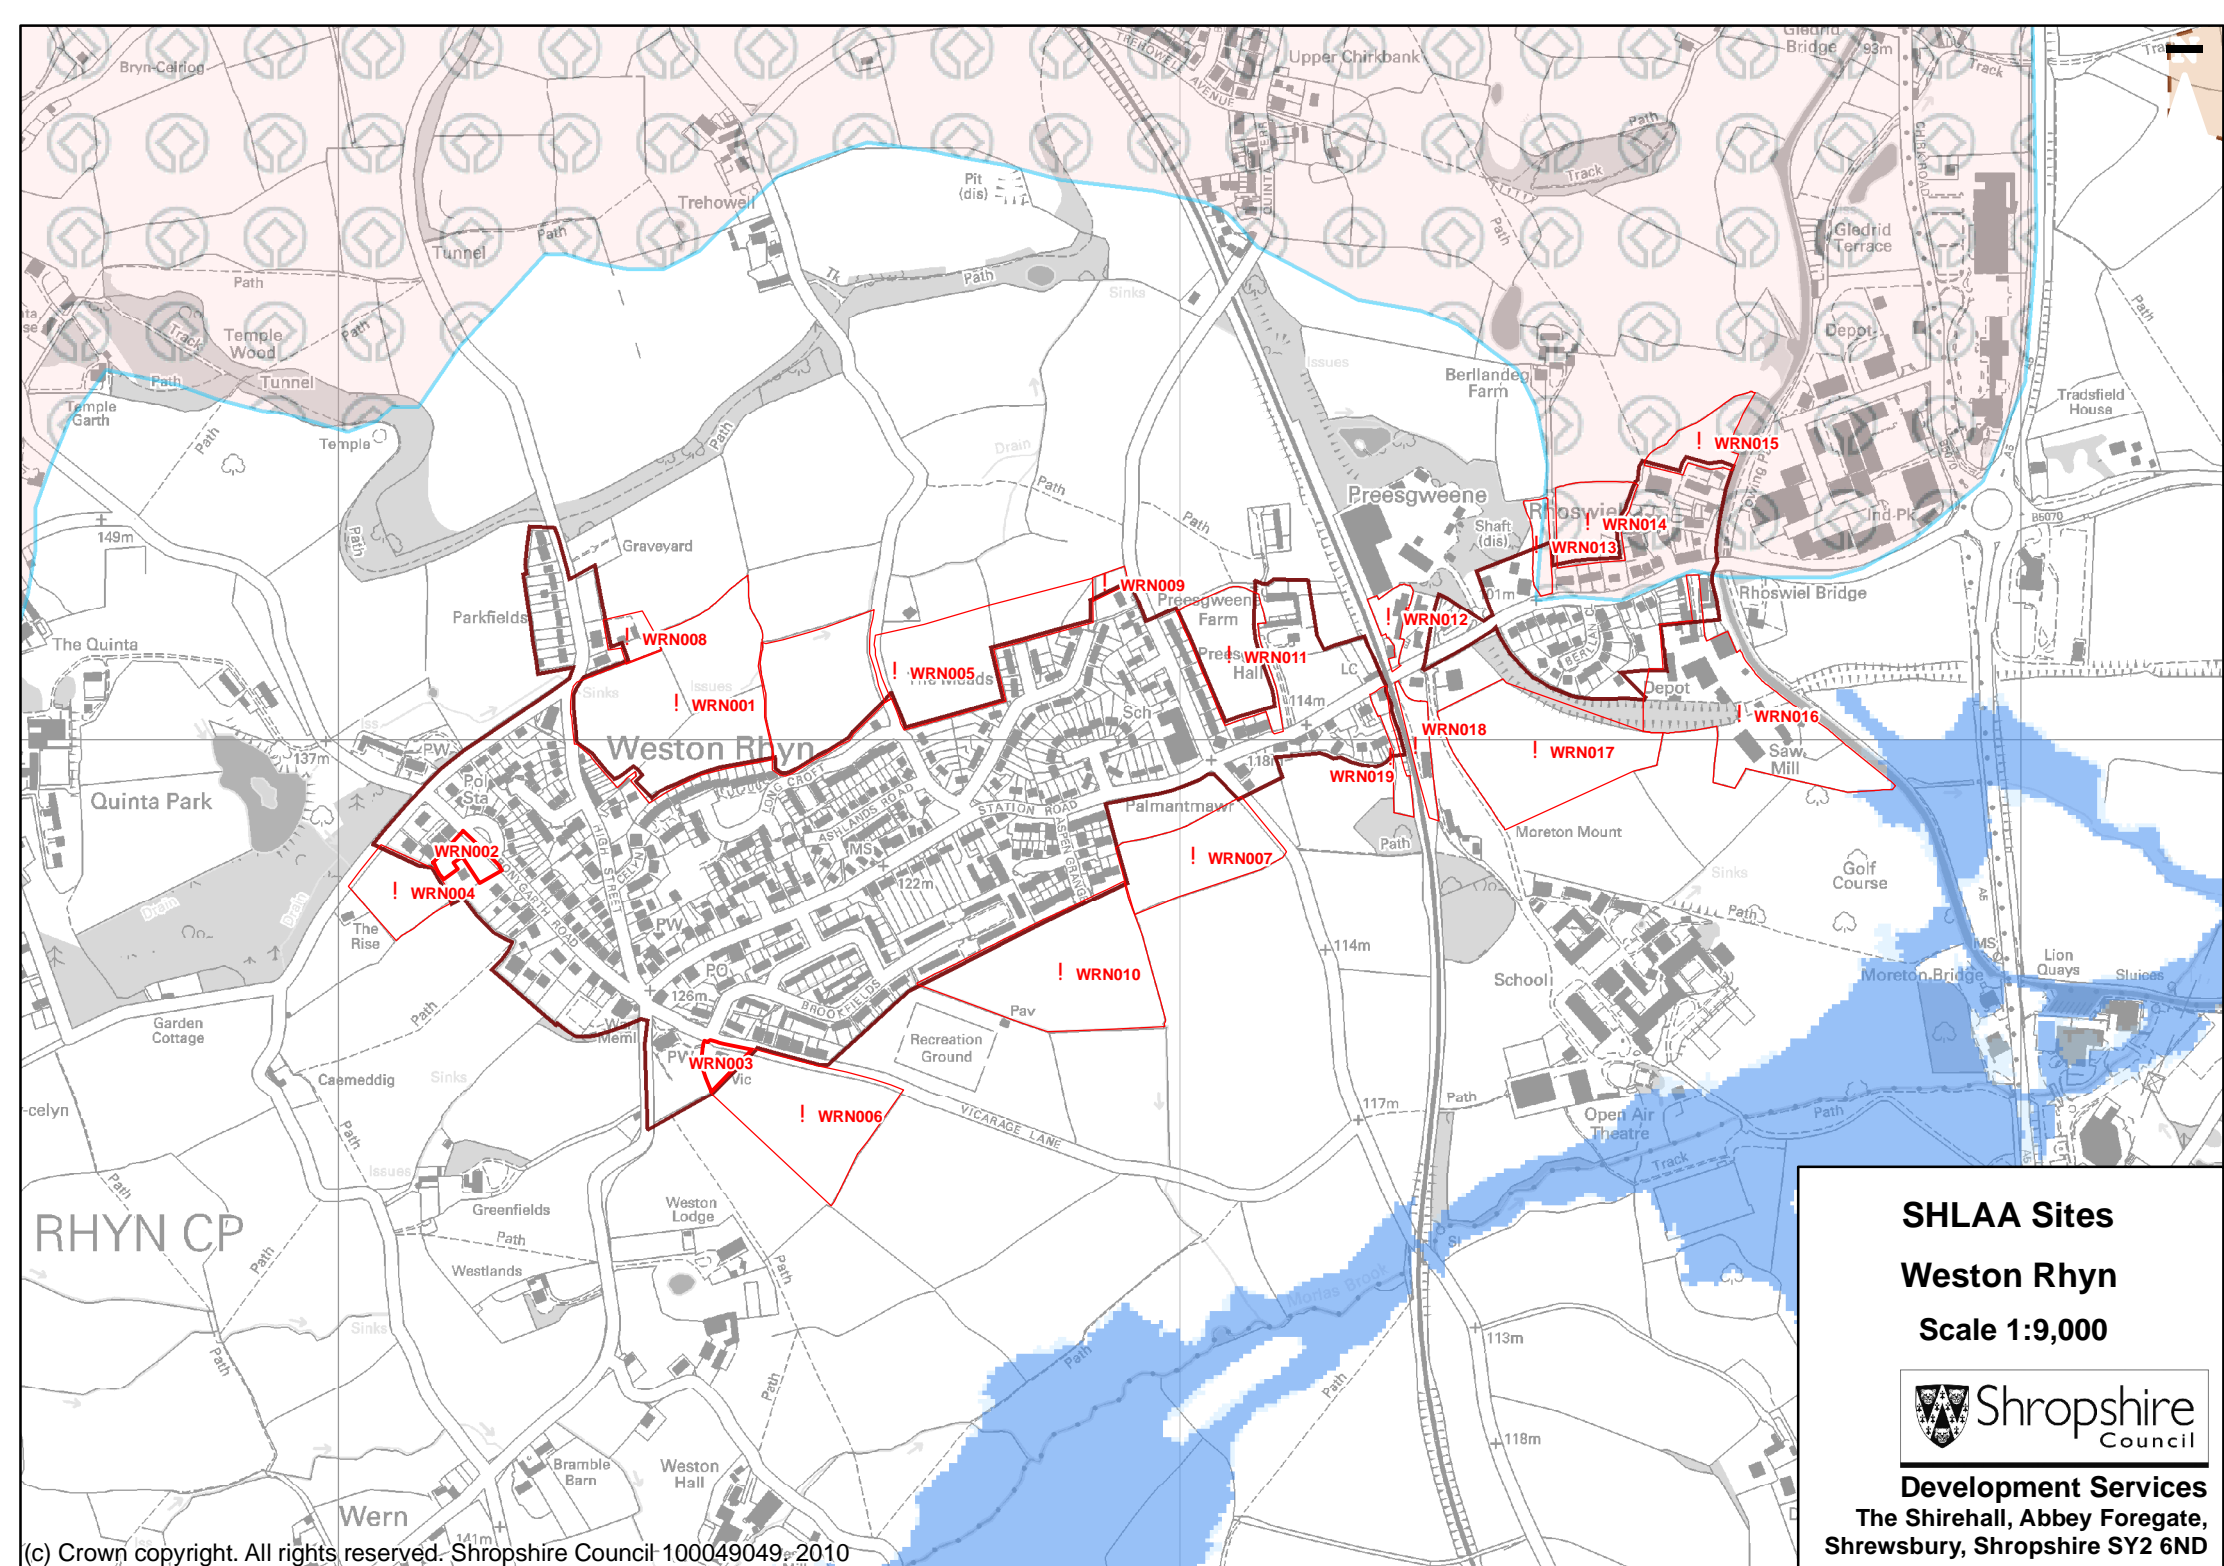

SHLAA Sites
West Felton
Scale 1:10,000

Development Services
 The Shirehall, Abbey Foregate,
 Shrewsbury, Shropshire SY2 6ND

SHLAA Sites
Westbury
Scale 1:7,000

Development Services
 The Shirehall, Abbey Foregate,
 Shrewsbury, Shropshire SY2 6ND

SHLAA Sites
Weston Rhyn
Scale 1:9,000

Development Services
 The Shirehall, Abbey Foregate,
 Shrewsbury, Shropshire SY2 6ND

SHLAA Sites

Whitchurch

Scale 1:14,000

Development Services
The Shirehall, Abbey Foregate,
Shrewsbury, Shropshire SY2 6ND