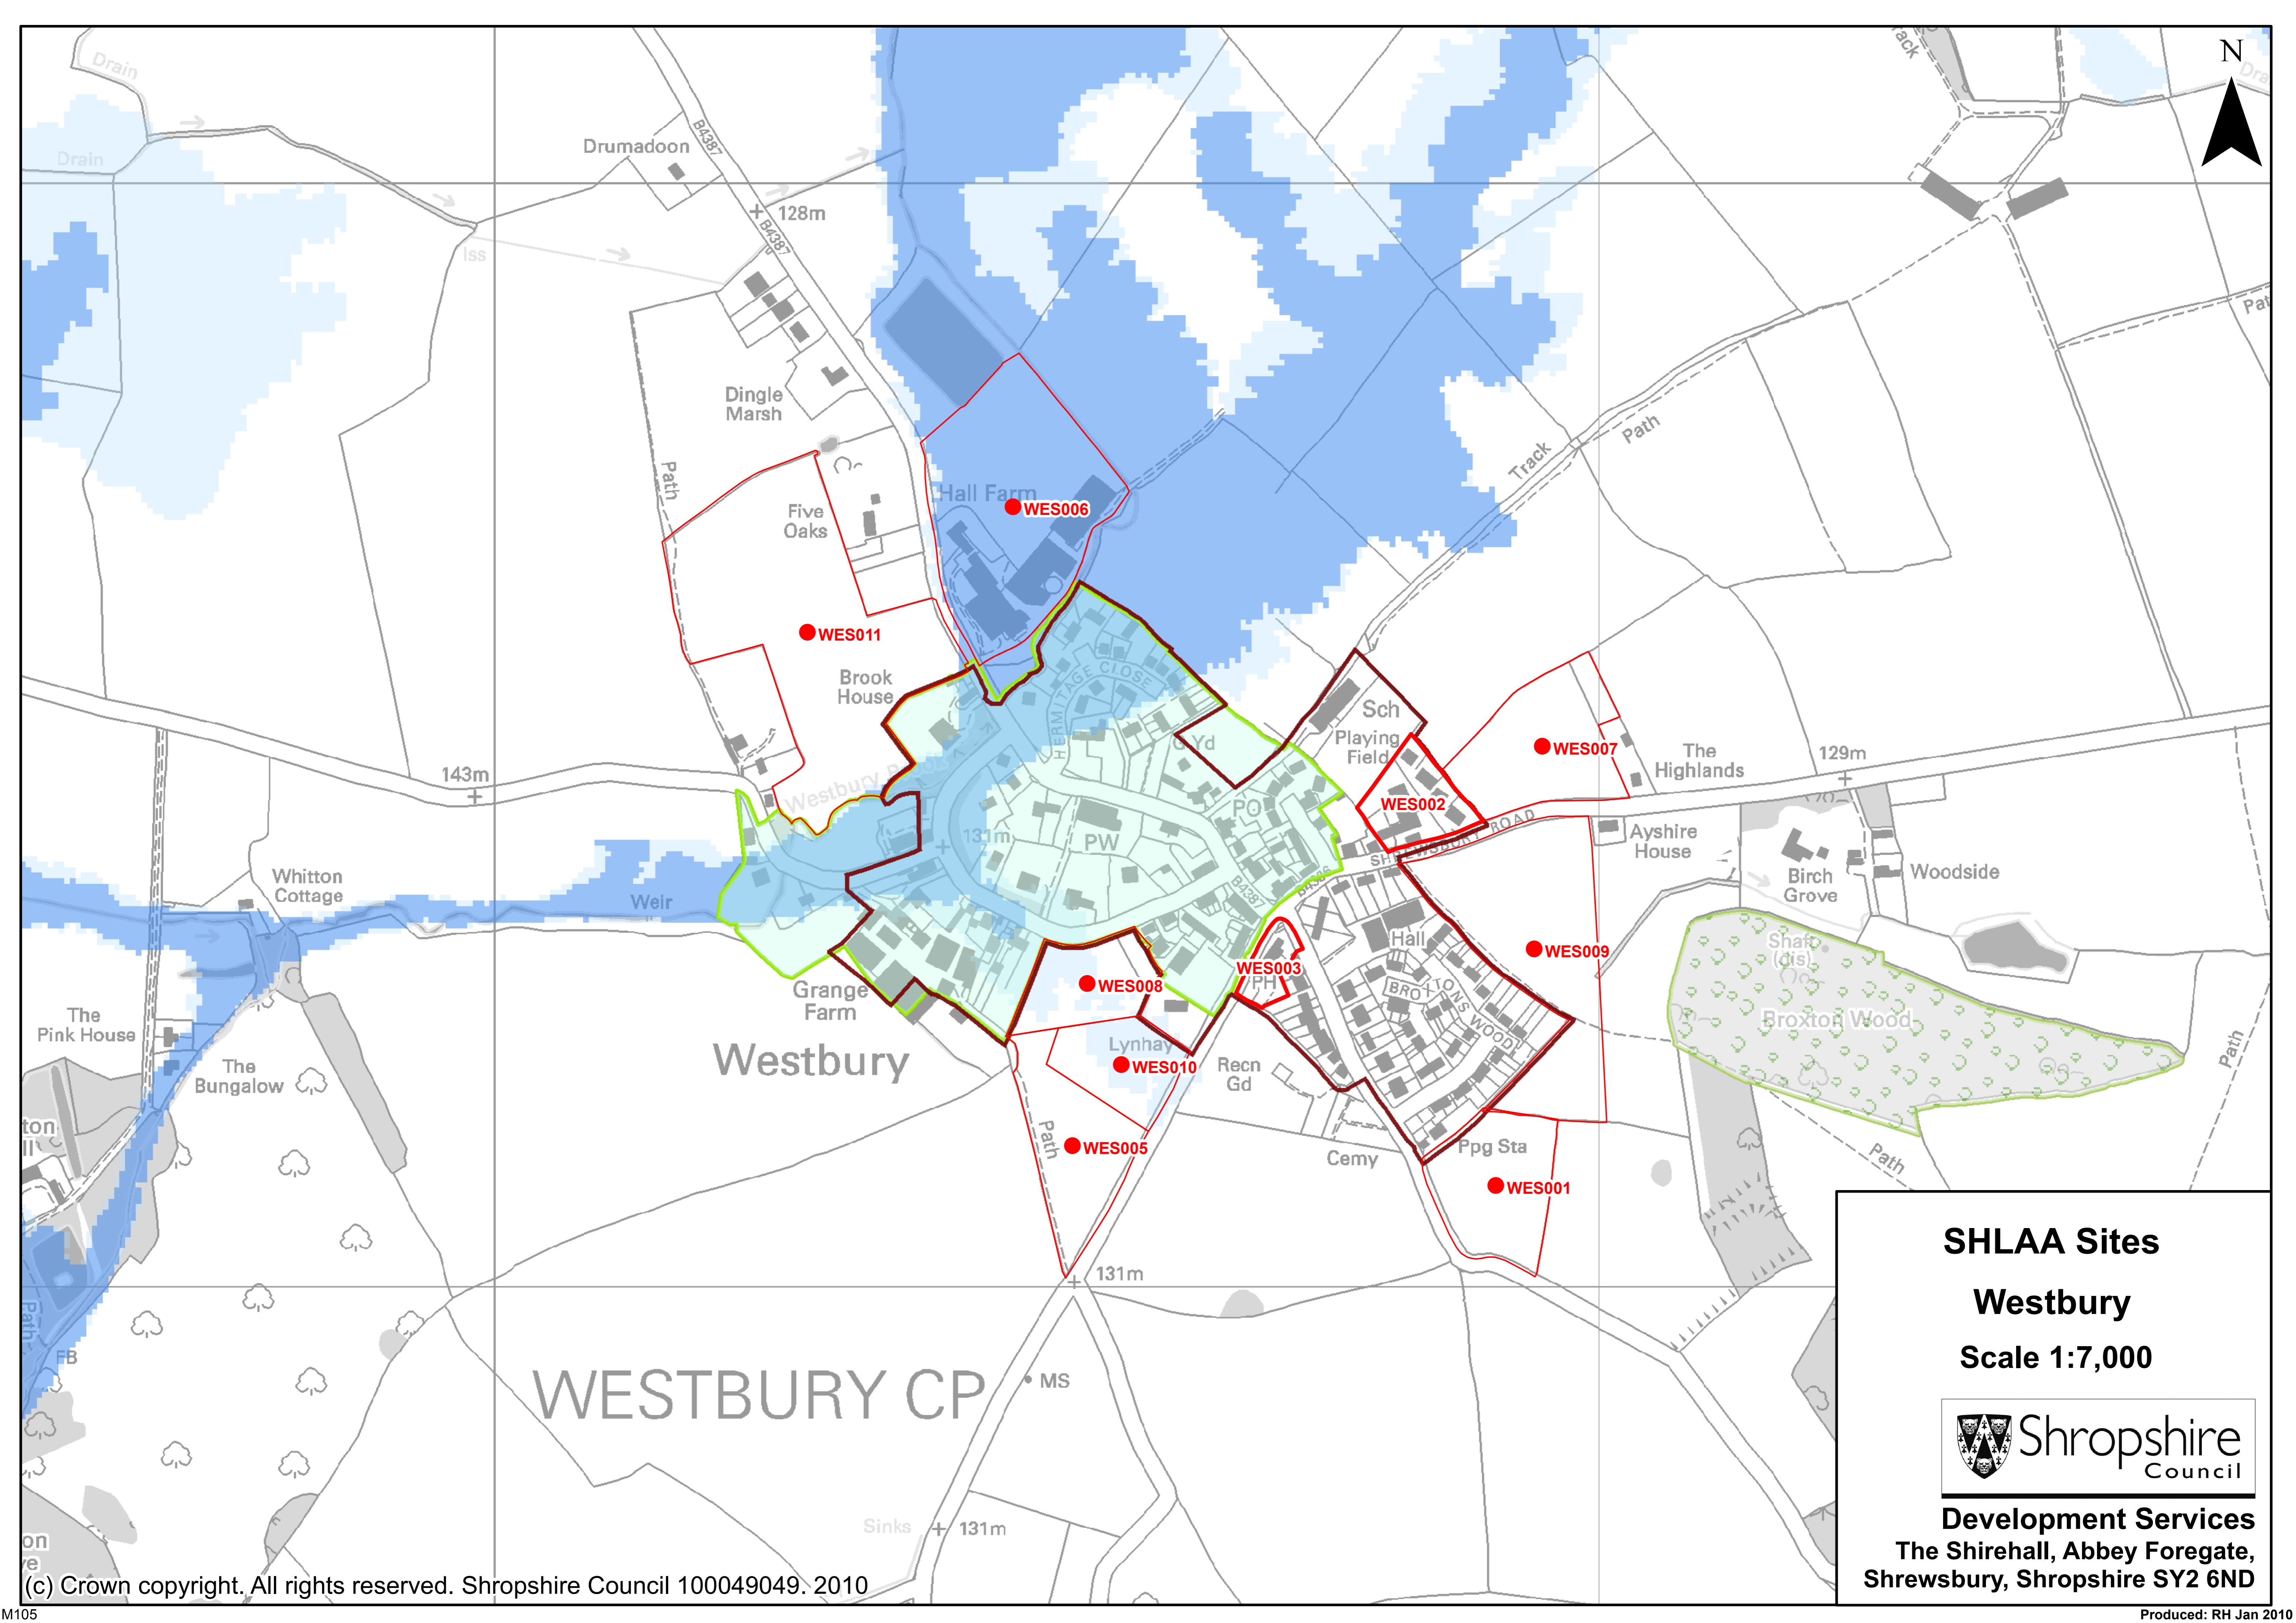

WEM URBAN CP

SHLAA Sites

Wem

Scale 1:11,000

Development Services
The Shirehall, Abbey Foregate,
Shrewsbury, Shropshire SY2 6ND

Reproduced from the Ordnance Survey with the permission of the Controller of Her Majesty's Stationery Office © Crown Copyright 2010.
 Unauthorised reproduction infringes Crown Copyright and may lead to prosecution or civil proceedings. Shropshire Council, Licence No.100049049

SHLAA Sites
West Felton
Scale 1:10,000

Development Services
 The Shirehall, Abbey Foregate,
 Shrewsbury, Shropshire SY2 6ND

SHLAA Sites
Westbury
Scale 1:7,000

Development Services
 The Shirehall, Abbey Foregate,
 Shrewsbury, Shropshire SY2 6ND