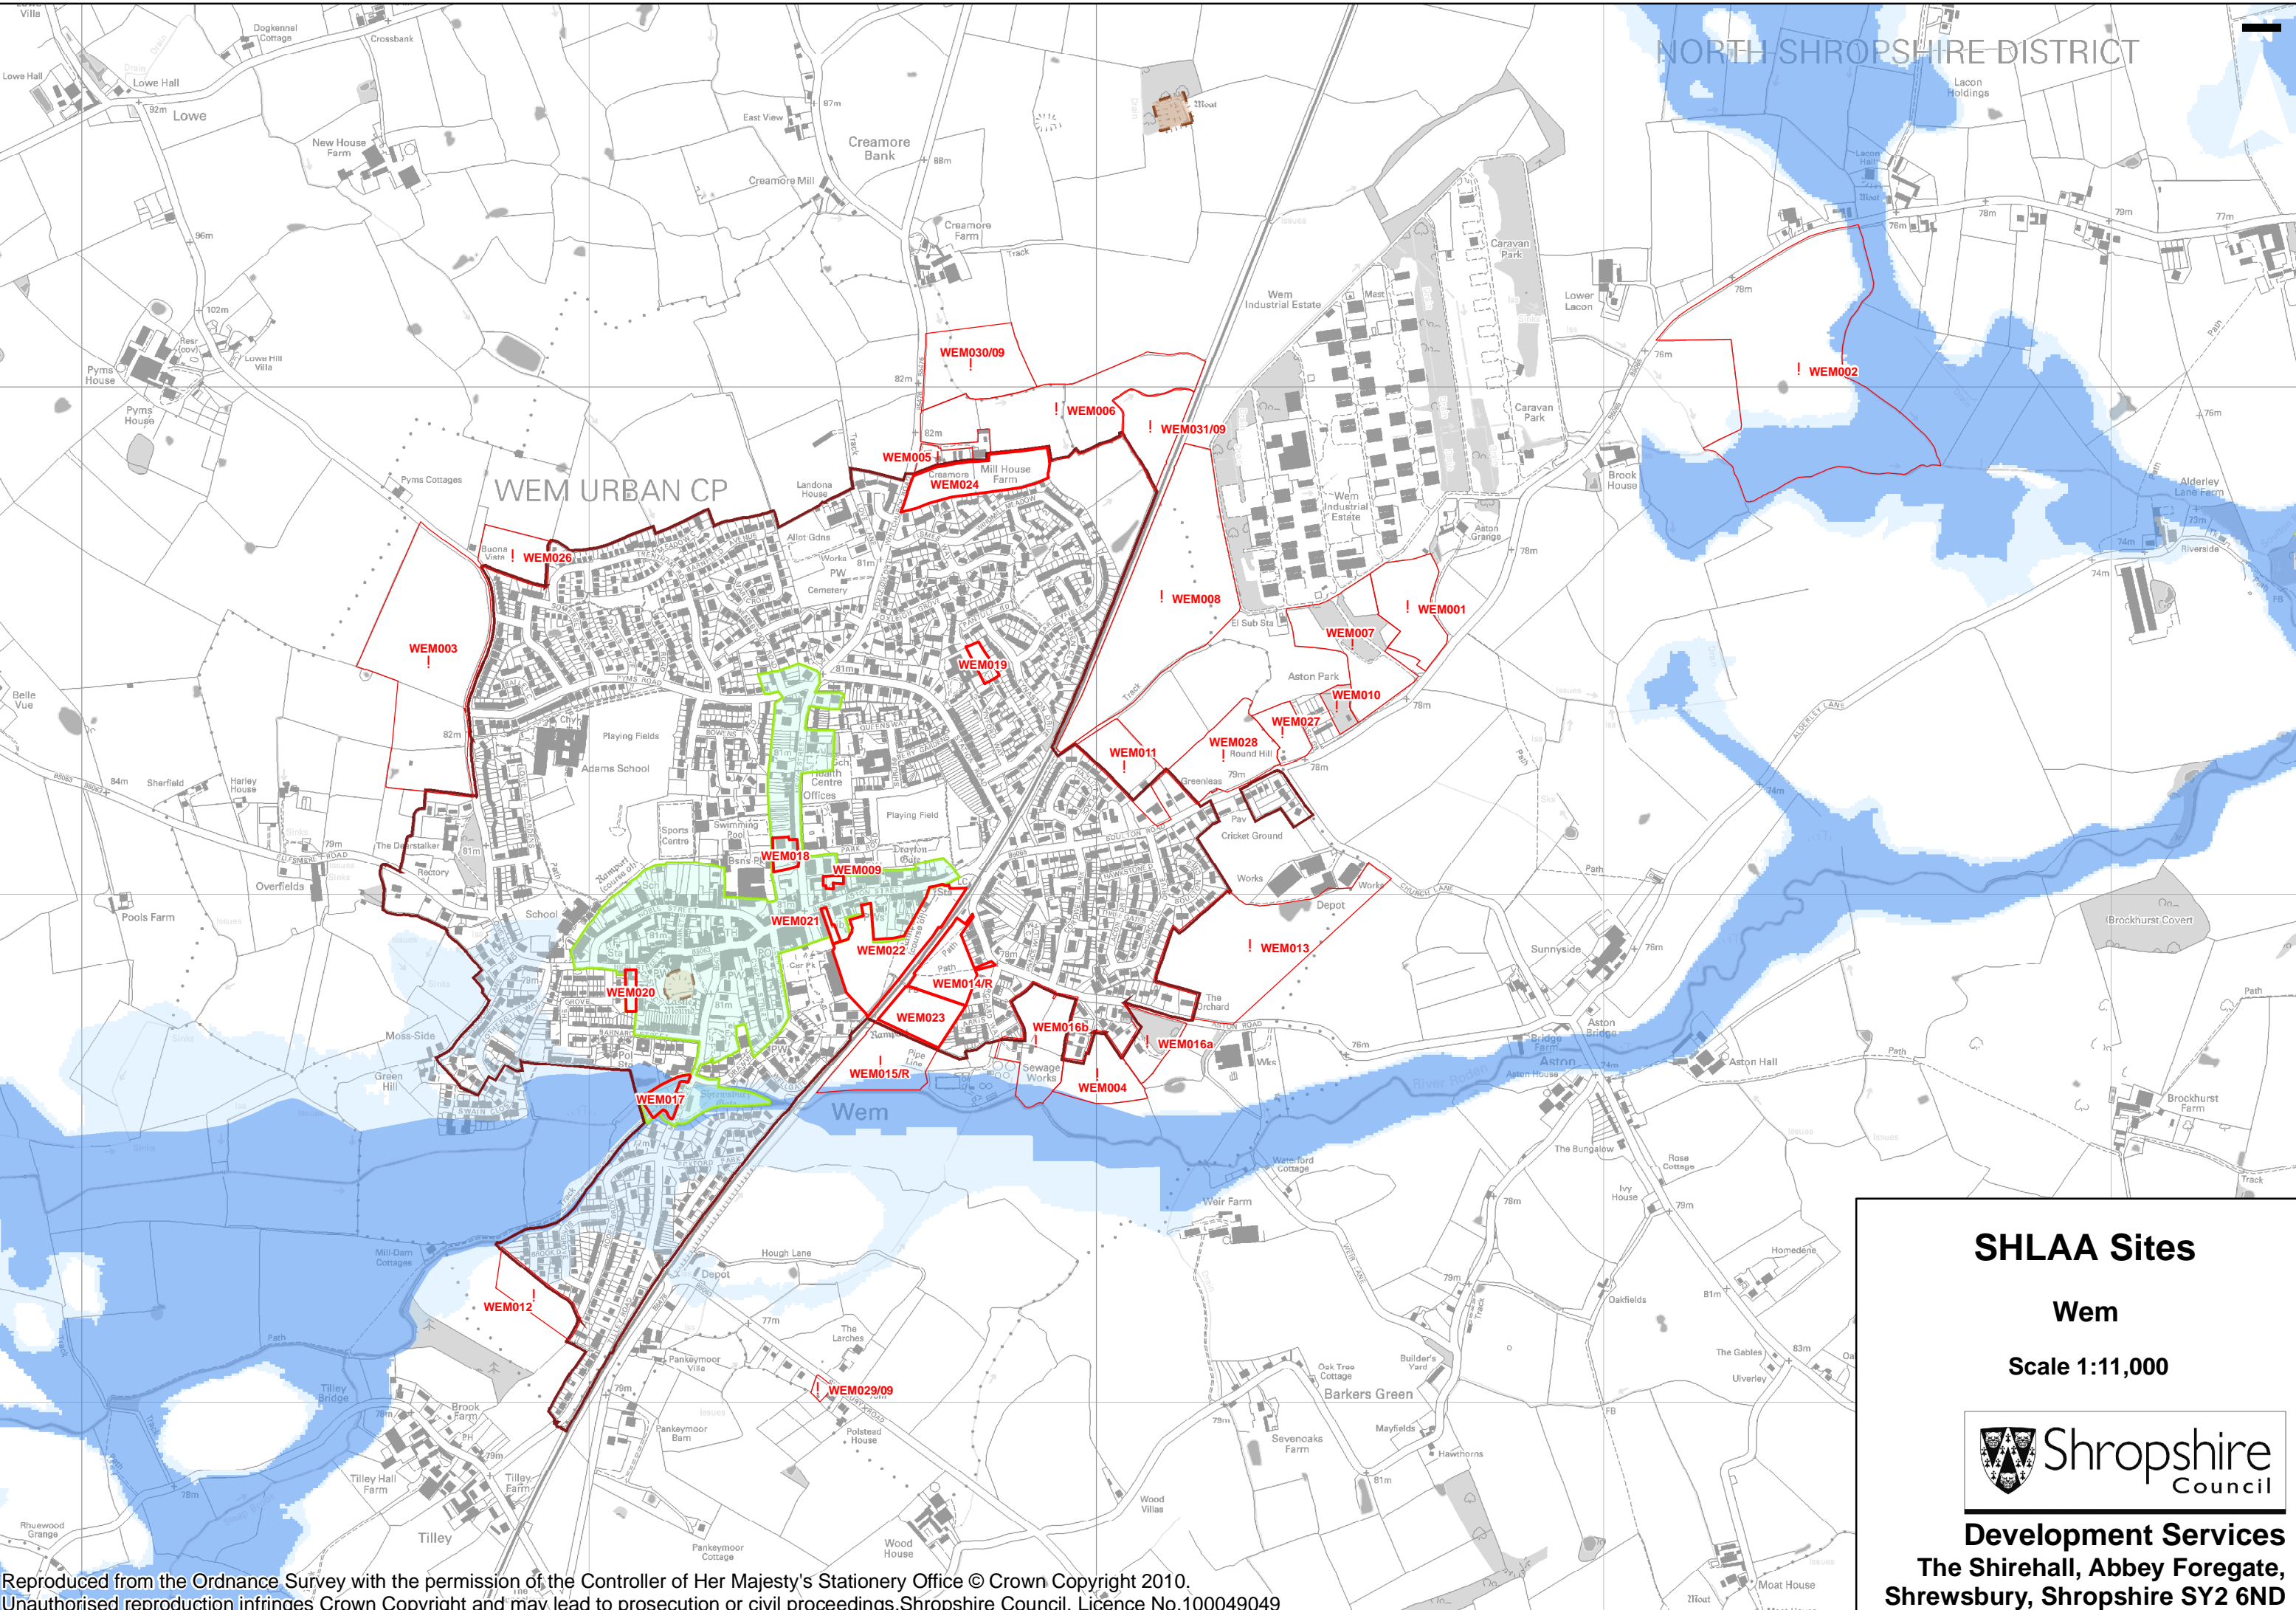

SHLAA Sites

Trefonen

Scale 1:8,000

Development Services

**The Shirehall, Abbey Foregate,
Shrewsbury, Shropshire SY2 6ND**

SHLAA Sites
Upton Magna
Scale 1:5,000

Development Services
 The Shirehall, Abbey Foregate,
 Shrewsbury, Shropshire SY2 6ND

WEM URBAN CP

SHLAA Sites

Wem

Scale 1:11,000

Development Services
The Shirehall, Abbey Foregate,
Shrewsbury, Shropshire SY2 6ND

Reproduced from the Ordnance Survey with the permission of the Controller of Her Majesty's Stationery Office © Crown Copyright 2010.
 Unauthorised reproduction infringes Crown Copyright and may lead to prosecution or civil proceedings. Shropshire Council, Licence No.100049049

SHLAA Sites
West Felton
Scale 1:10,000

Development Services
 The Shirehall, Abbey Foregate,
 Shrewsbury, Shropshire SY2 6ND

SHLAA Sites
Westbury
Scale 1:7,000

Development Services
 The Shirehall, Abbey Foregate,
 Shrewsbury, Shropshire SY2 6ND