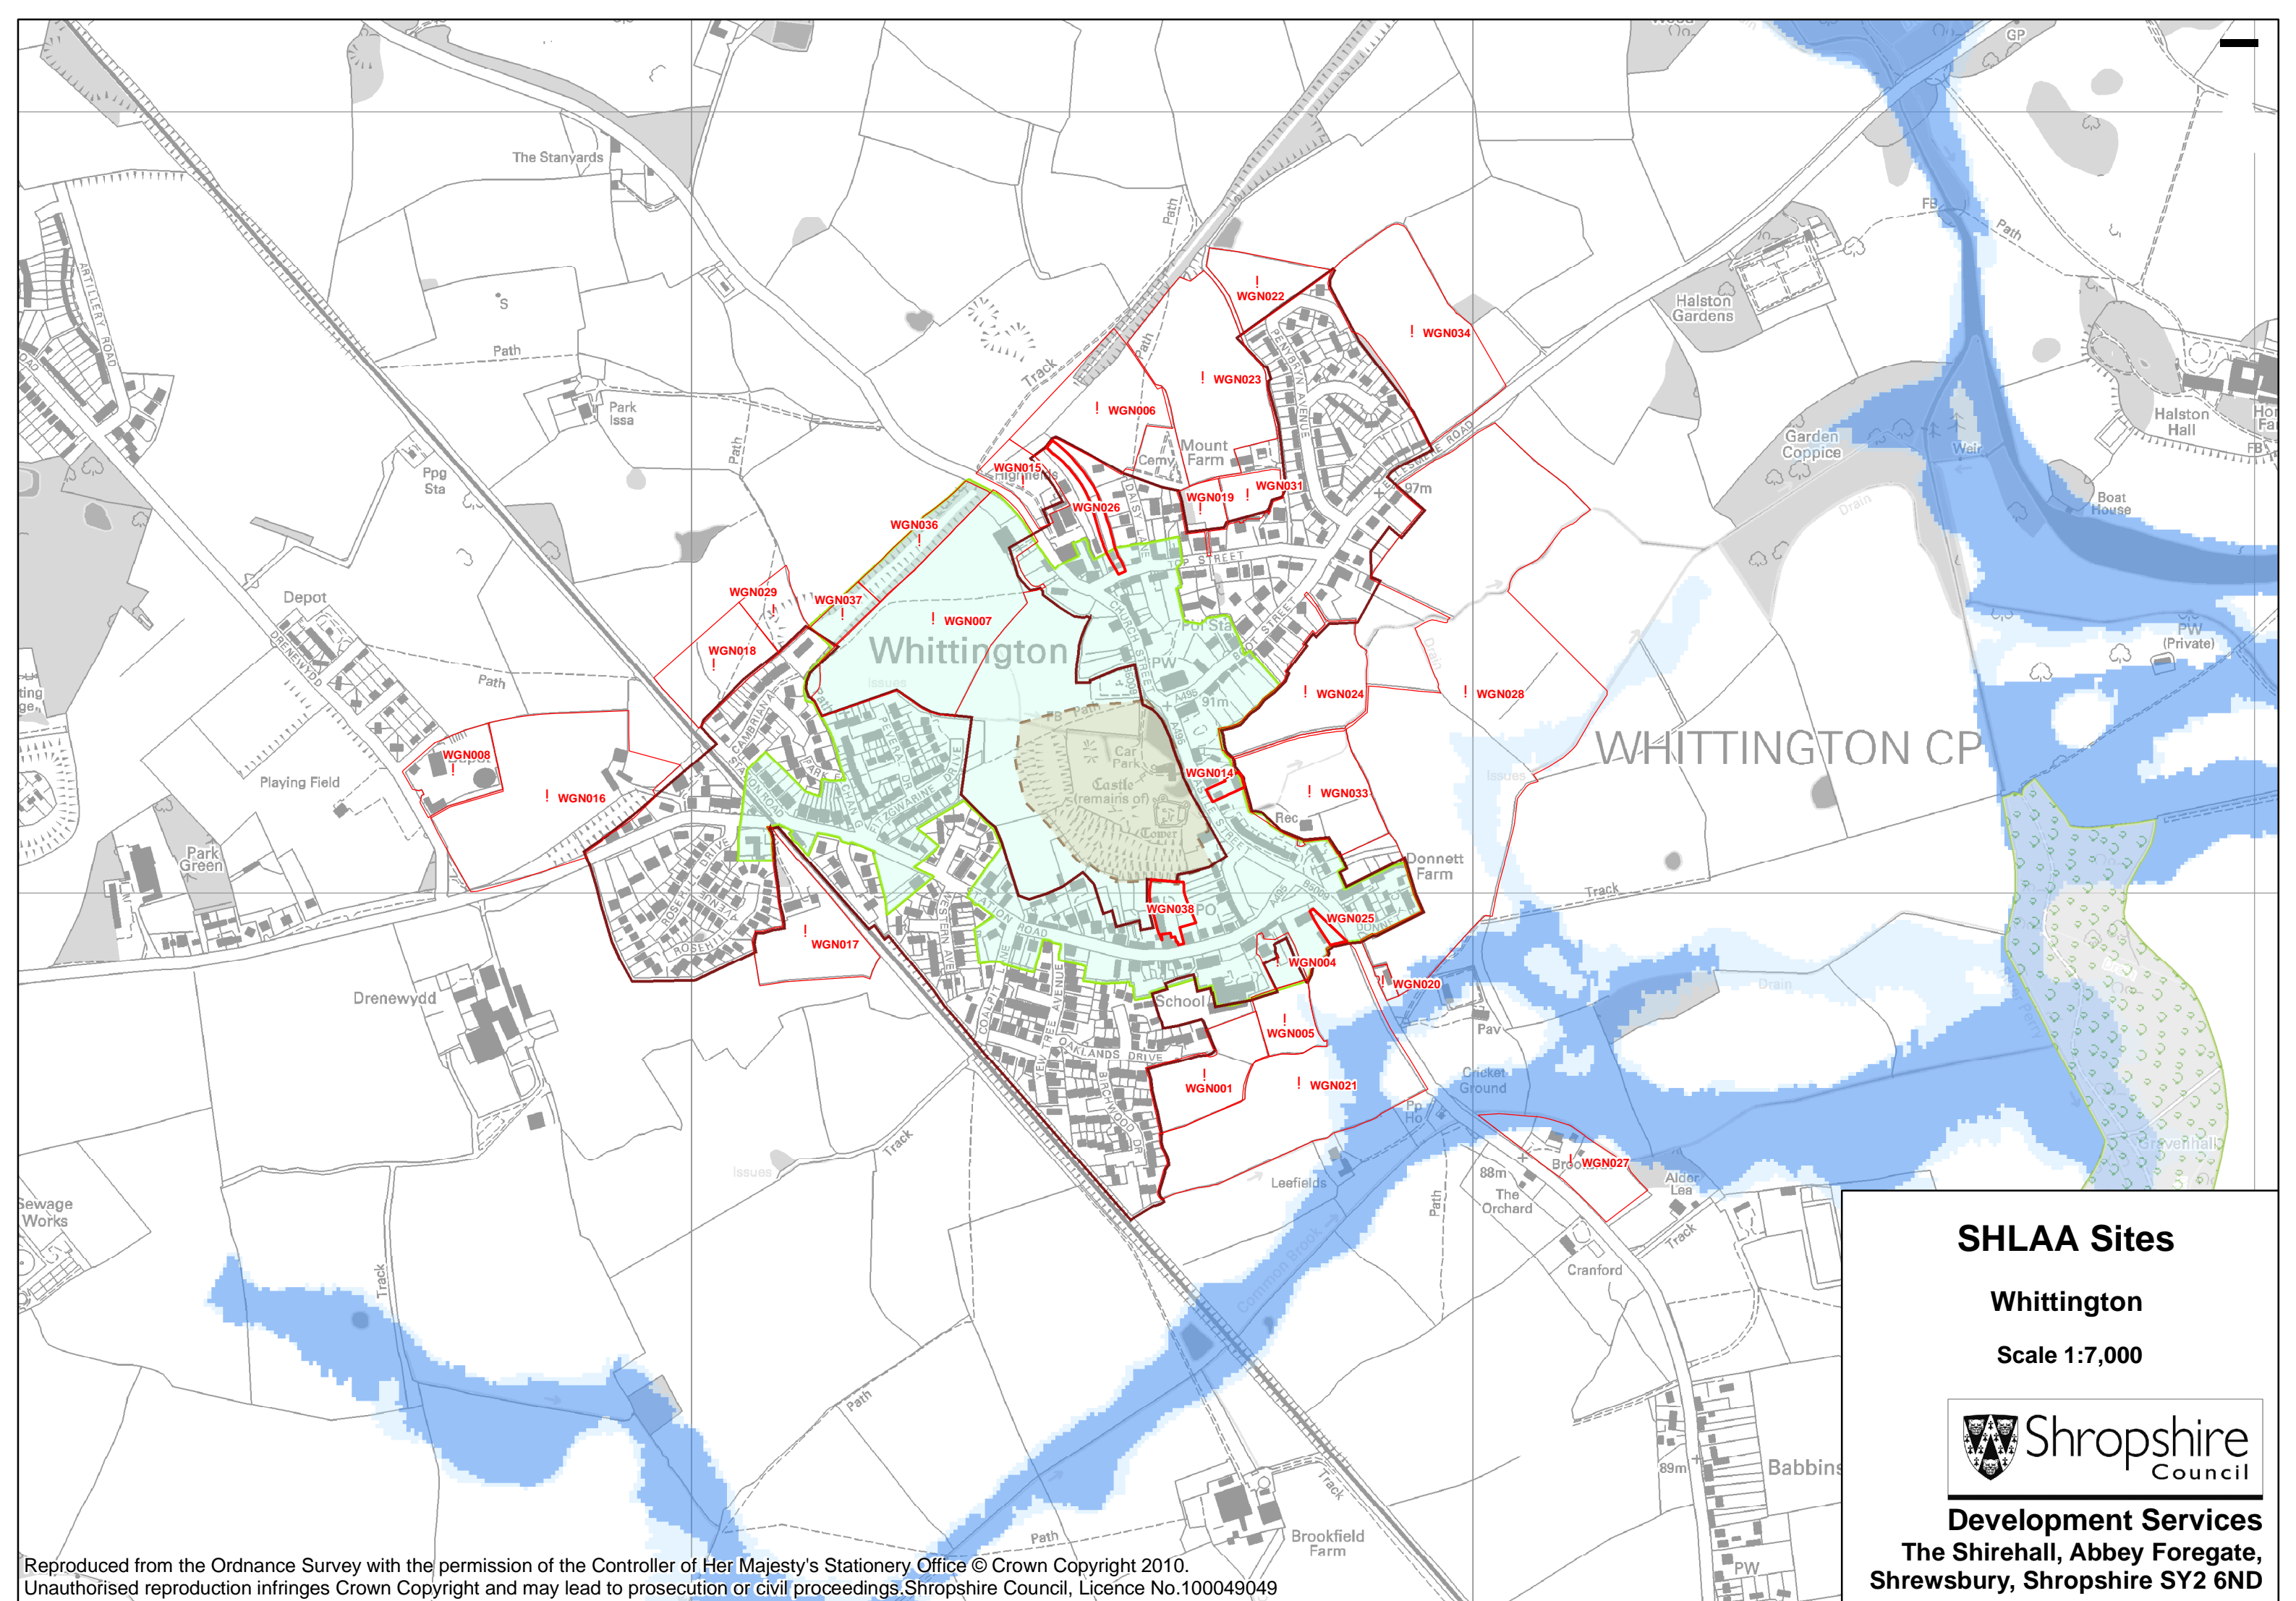

SHLAA Sites
Weston Rhyn
Scale 1:9,000

Development Services
 The Shirehall, Abbey Foregate,
 Shrewsbury, Shropshire SY2 6ND

SHLAA Sites

Whitchurch

Scale 1:14,000

Development Services
The Shirehall, Abbey Foregate,
Shrewsbury, Shropshire SY2 6ND

SHLAA Sites

Whittington

Scale 1:7,000

Development Services
 The Shirehall, Abbey Foregate,
 Shrewsbury, Shropshire SY2 6ND

Reproduced from the Ordnance Survey with the permission of the Controller of Her Majesty's Stationery Office © Crown Copyright 2010. Unauthorised reproduction infringes Crown Copyright and may lead to prosecution or civil proceedings. Shropshire Council, Licence No.100049049