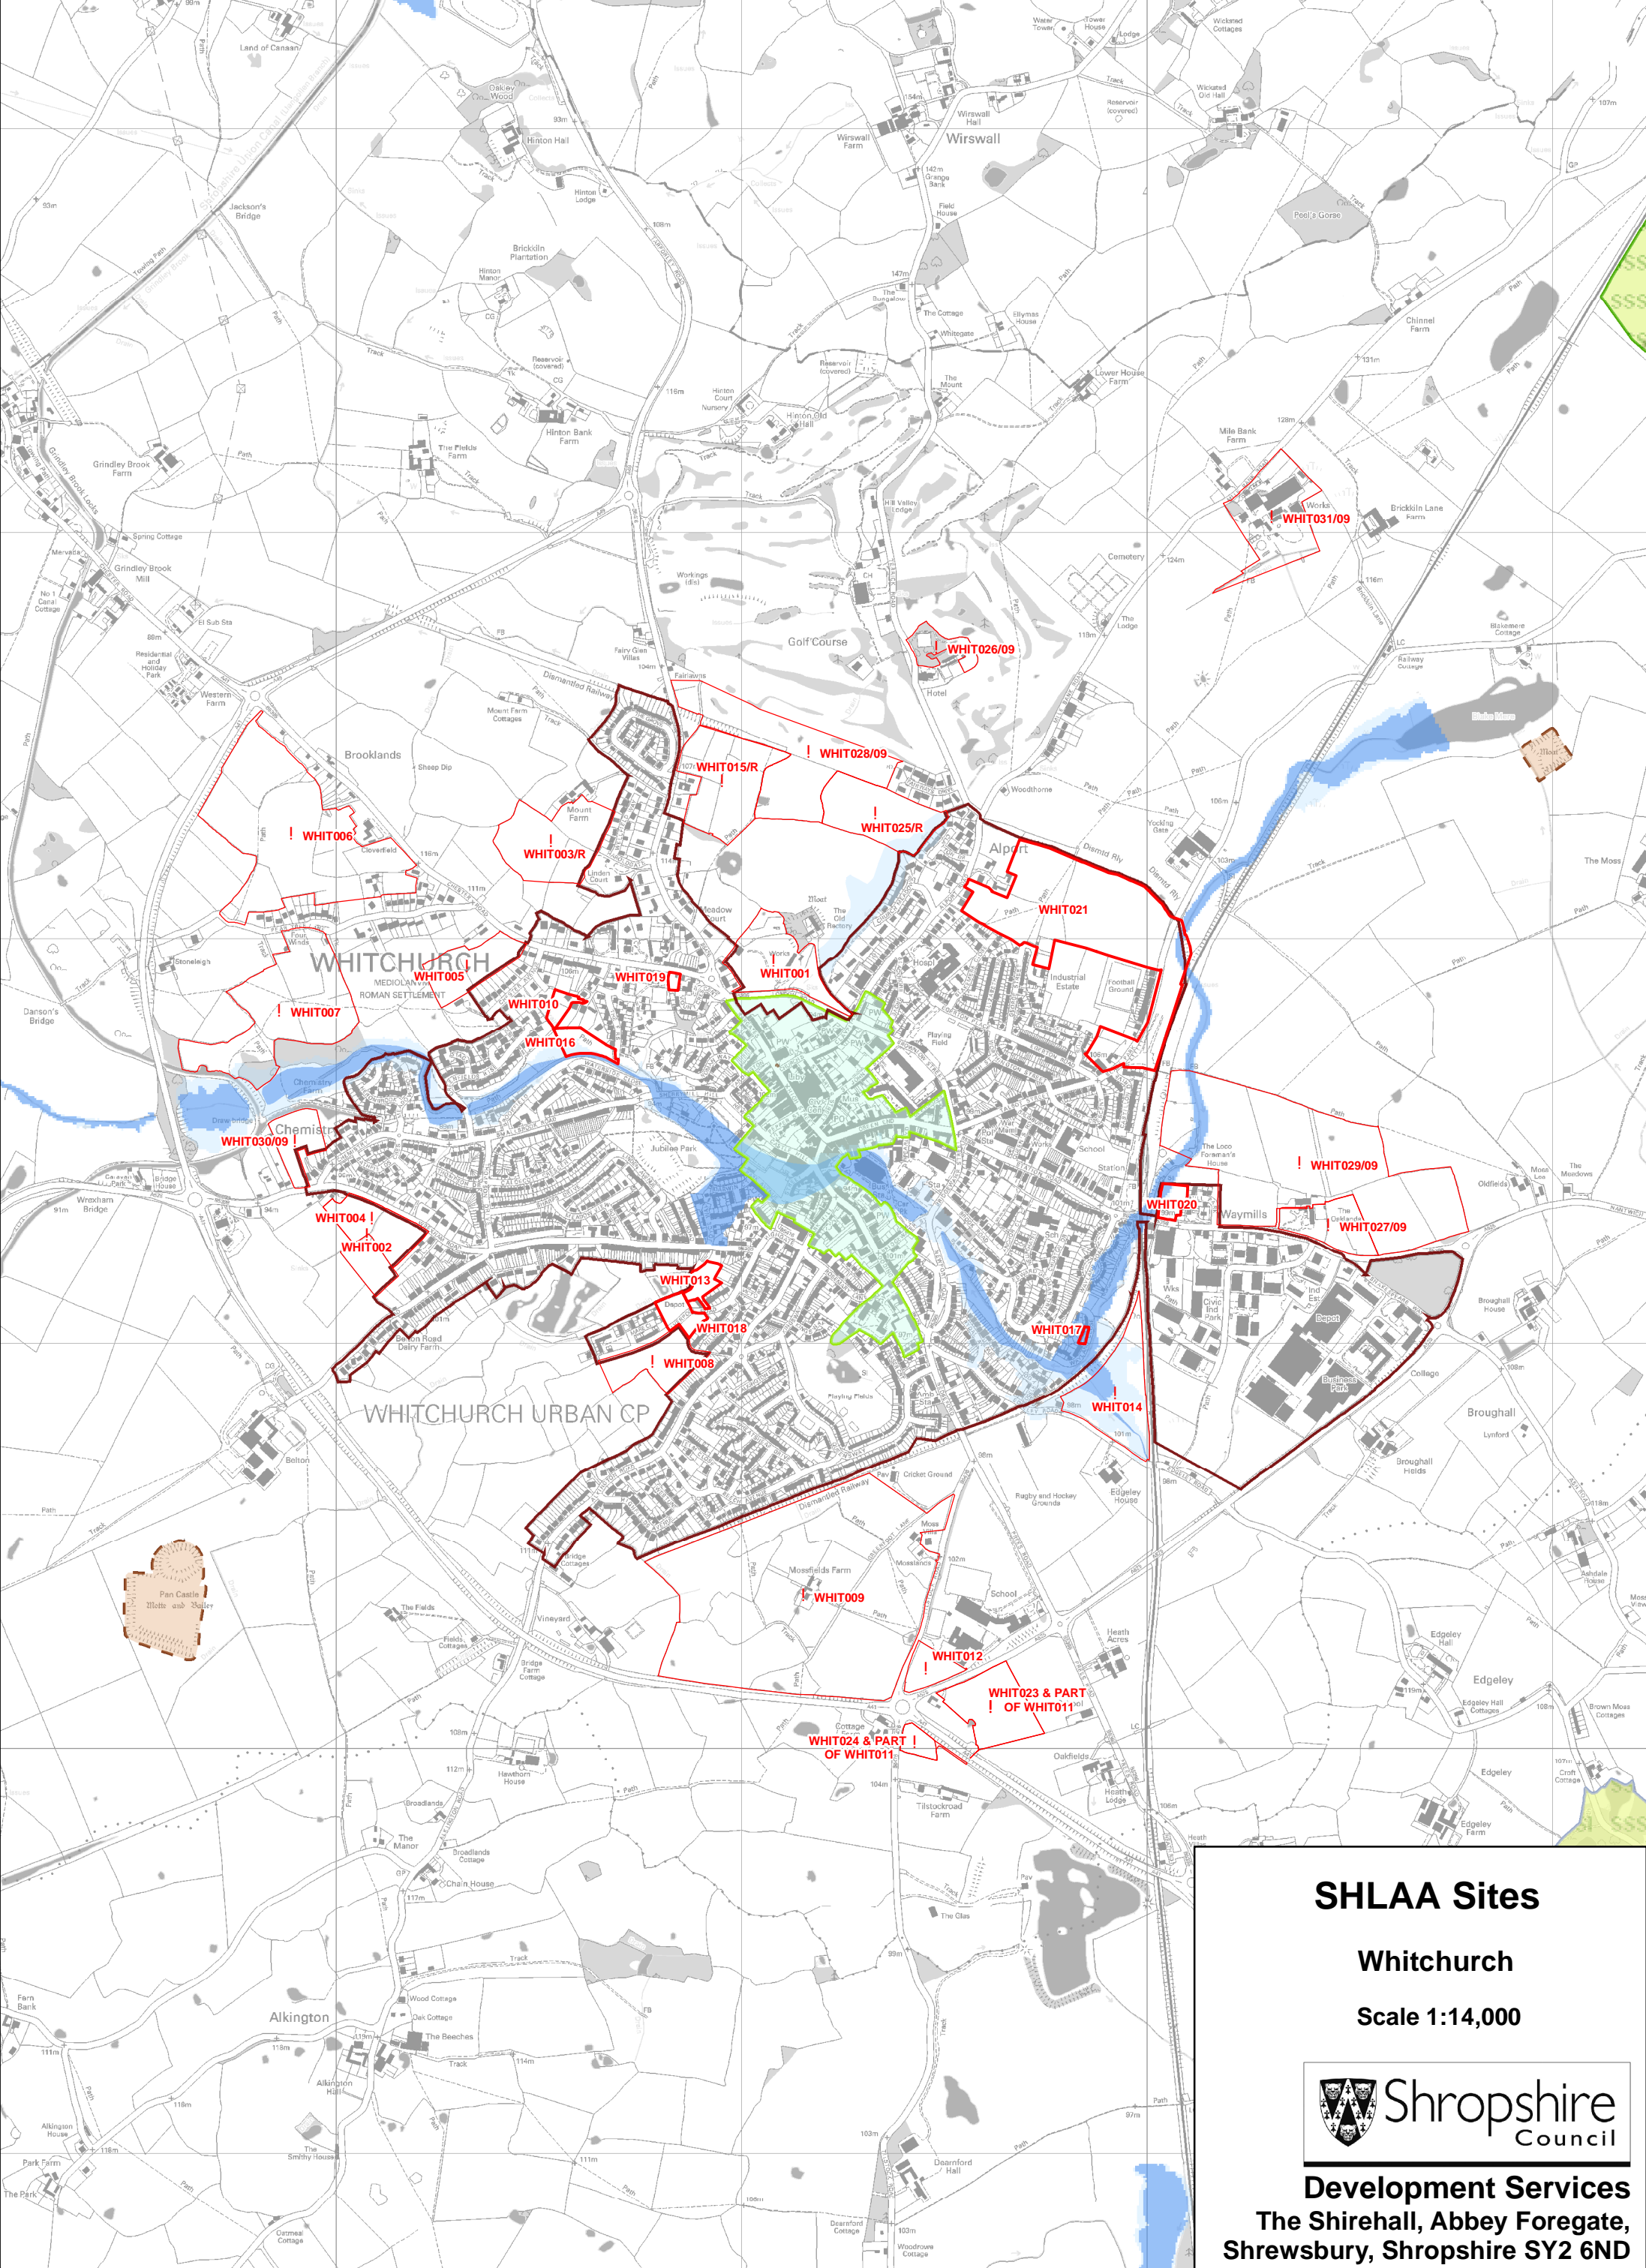

SHLAA Sites
West Felton
Scale 1:10,000

Development Services
 The Shirehall, Abbey Foregate,
 Shrewsbury, Shropshire SY2 6ND

SHLAA Sites
Westbury
Scale 1:7,000

Development Services
 The Shirehall, Abbey Foregate,
 Shrewsbury, Shropshire SY2 6ND

SHLAA Sites
Weston Rhyn
Scale 1:9,000

Development Services
 The Shirehall, Abbey Foregate,
 Shrewsbury, Shropshire SY2 6ND

SHLAA Sites

Whitchurch

Scale 1:14,000

Development Services
The Shirehall, Abbey Foregate,
Shrewsbury, Shropshire SY2 6ND