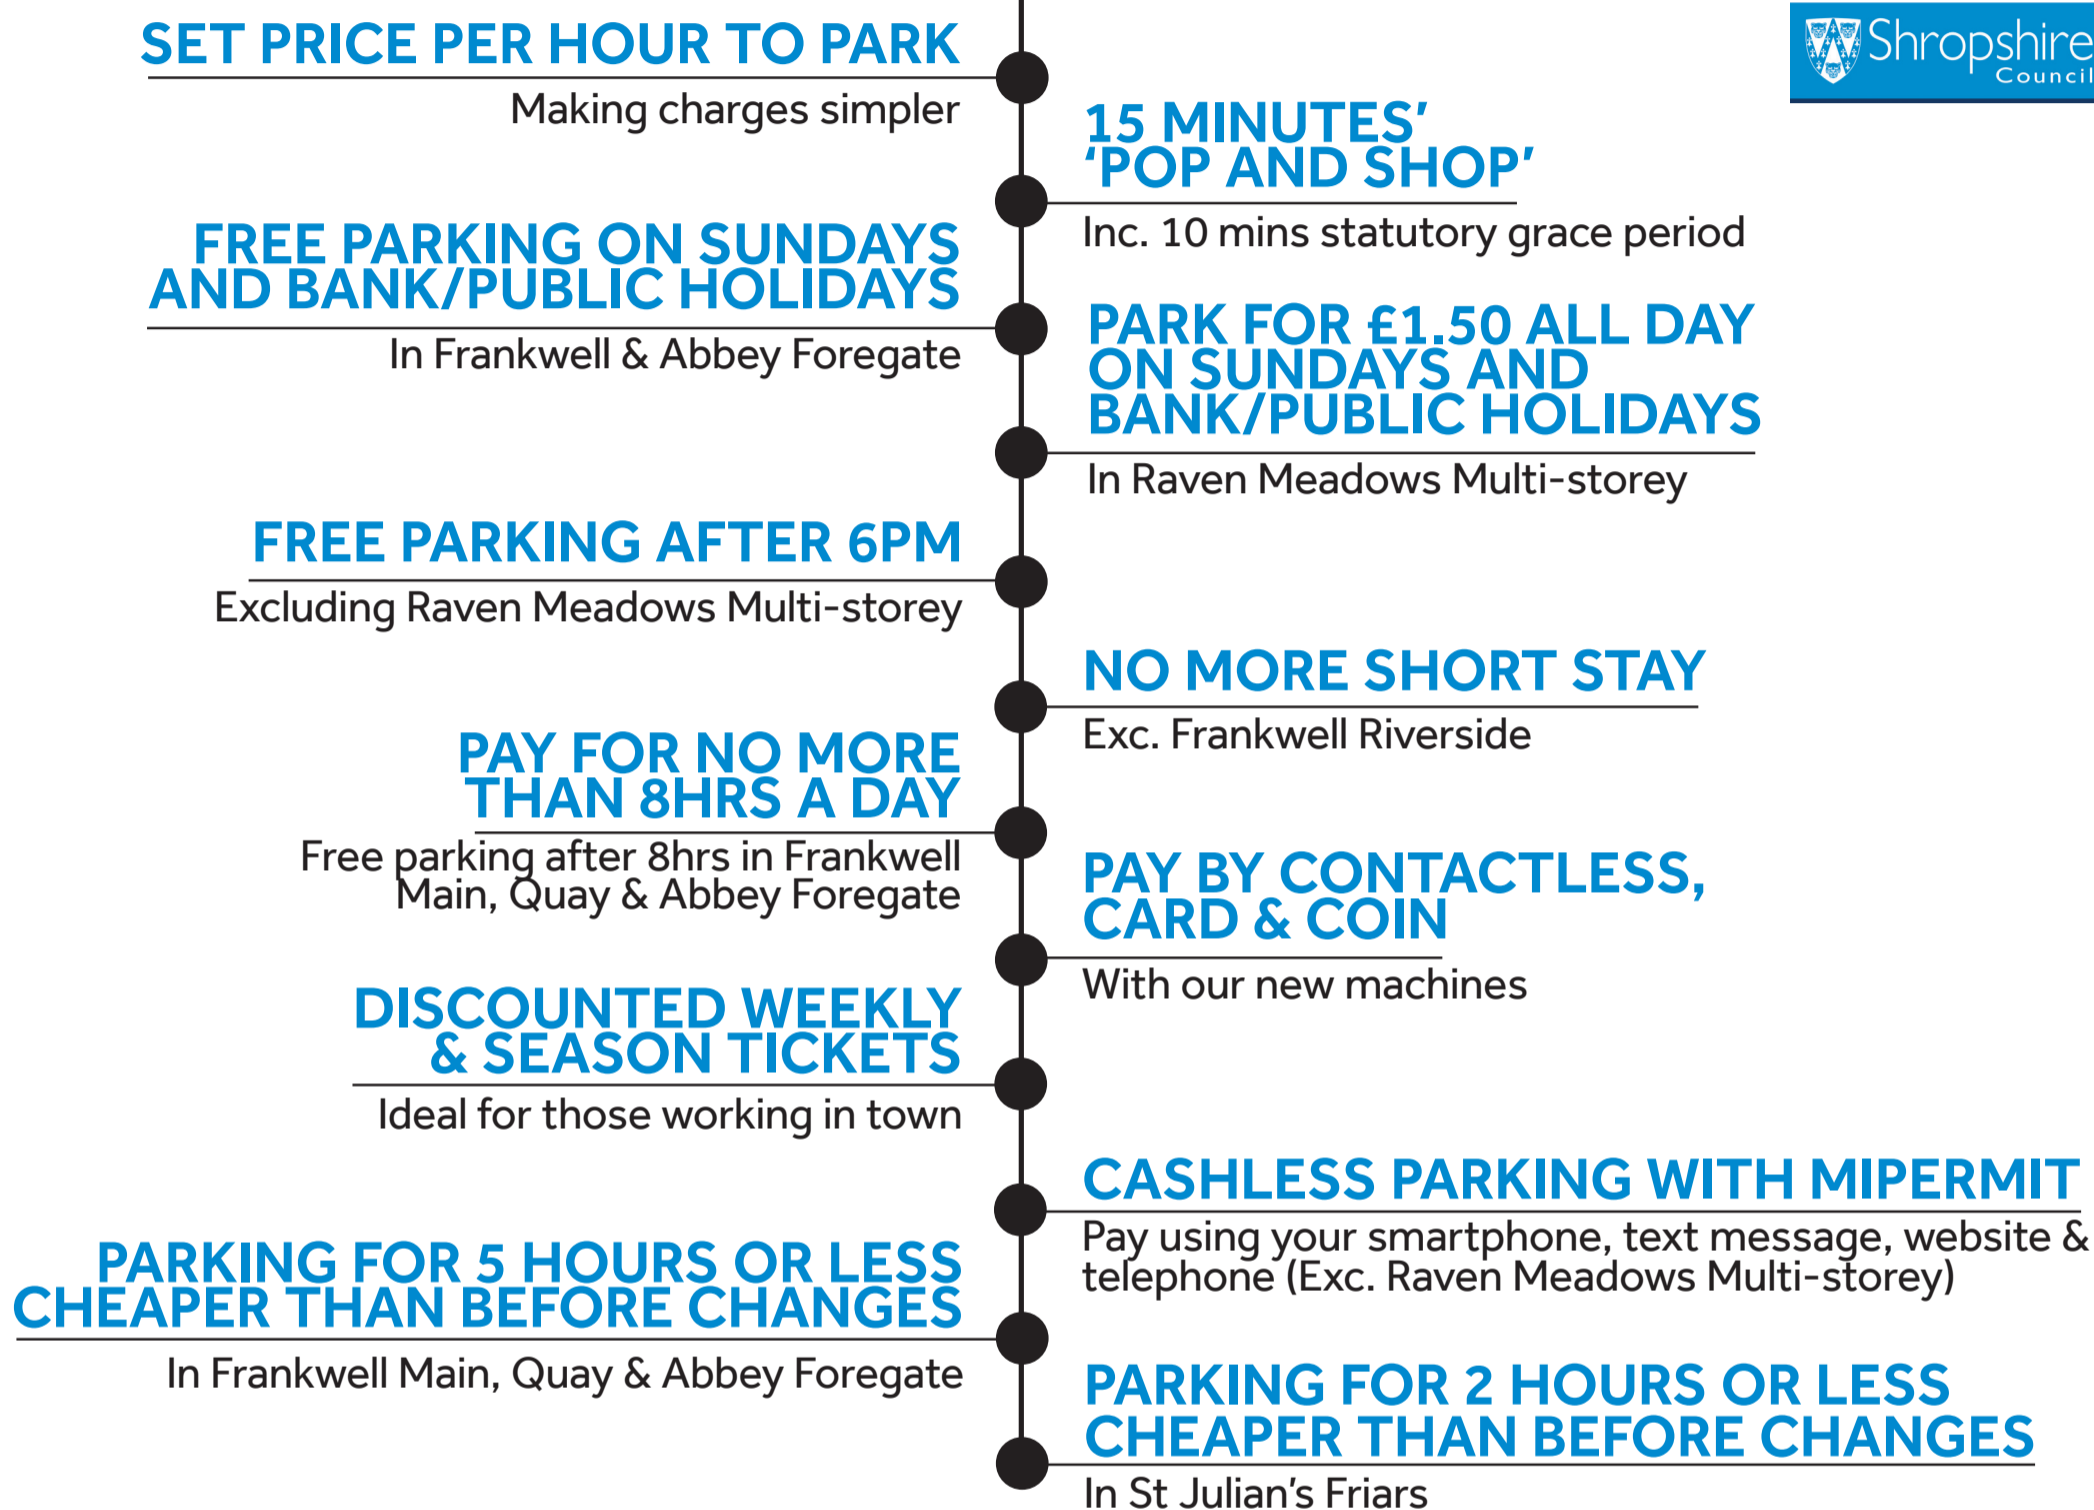

# GUIDE TO PARKING IN SHREWSBURY FROM MONDAY 5<sup>TH</sup> NOVEMBER IN SHROPSHIRE COUNCIL CAR PARKS

Car Park	Charging Hours	Monday - Saturday	Sunday and Bank/Public Holidays
Abbey Foregate	8am - 6pm	50p/hr	FREE
Frankwell (Main, Quay and Riverside)	8am - 6pm	70p/hr	FREE
St Julian's Friars	8am - 6pm	£1/hr	50p/hr
Bridge Street	8am - 6pm	£1.80/hr	90p/hr
St Austin's Street	8am - 6pm	£1.80/hr	90p/hr
Quarry Swimming and Fitness Centre	8am - 6pm	£1.80/hr	90p/hr
Raven Meadows Multi-Storey	24 hours	£1.80/hr	£1.50/day
On Street	8am - 6pm	£2.40/hr	£2.40/hr

Download the **MIPERMIT** app  
to pay-on-the-go

MORE INFORMATION  
[shropshire.gov.uk/parking](http://shropshire.gov.uk/parking)