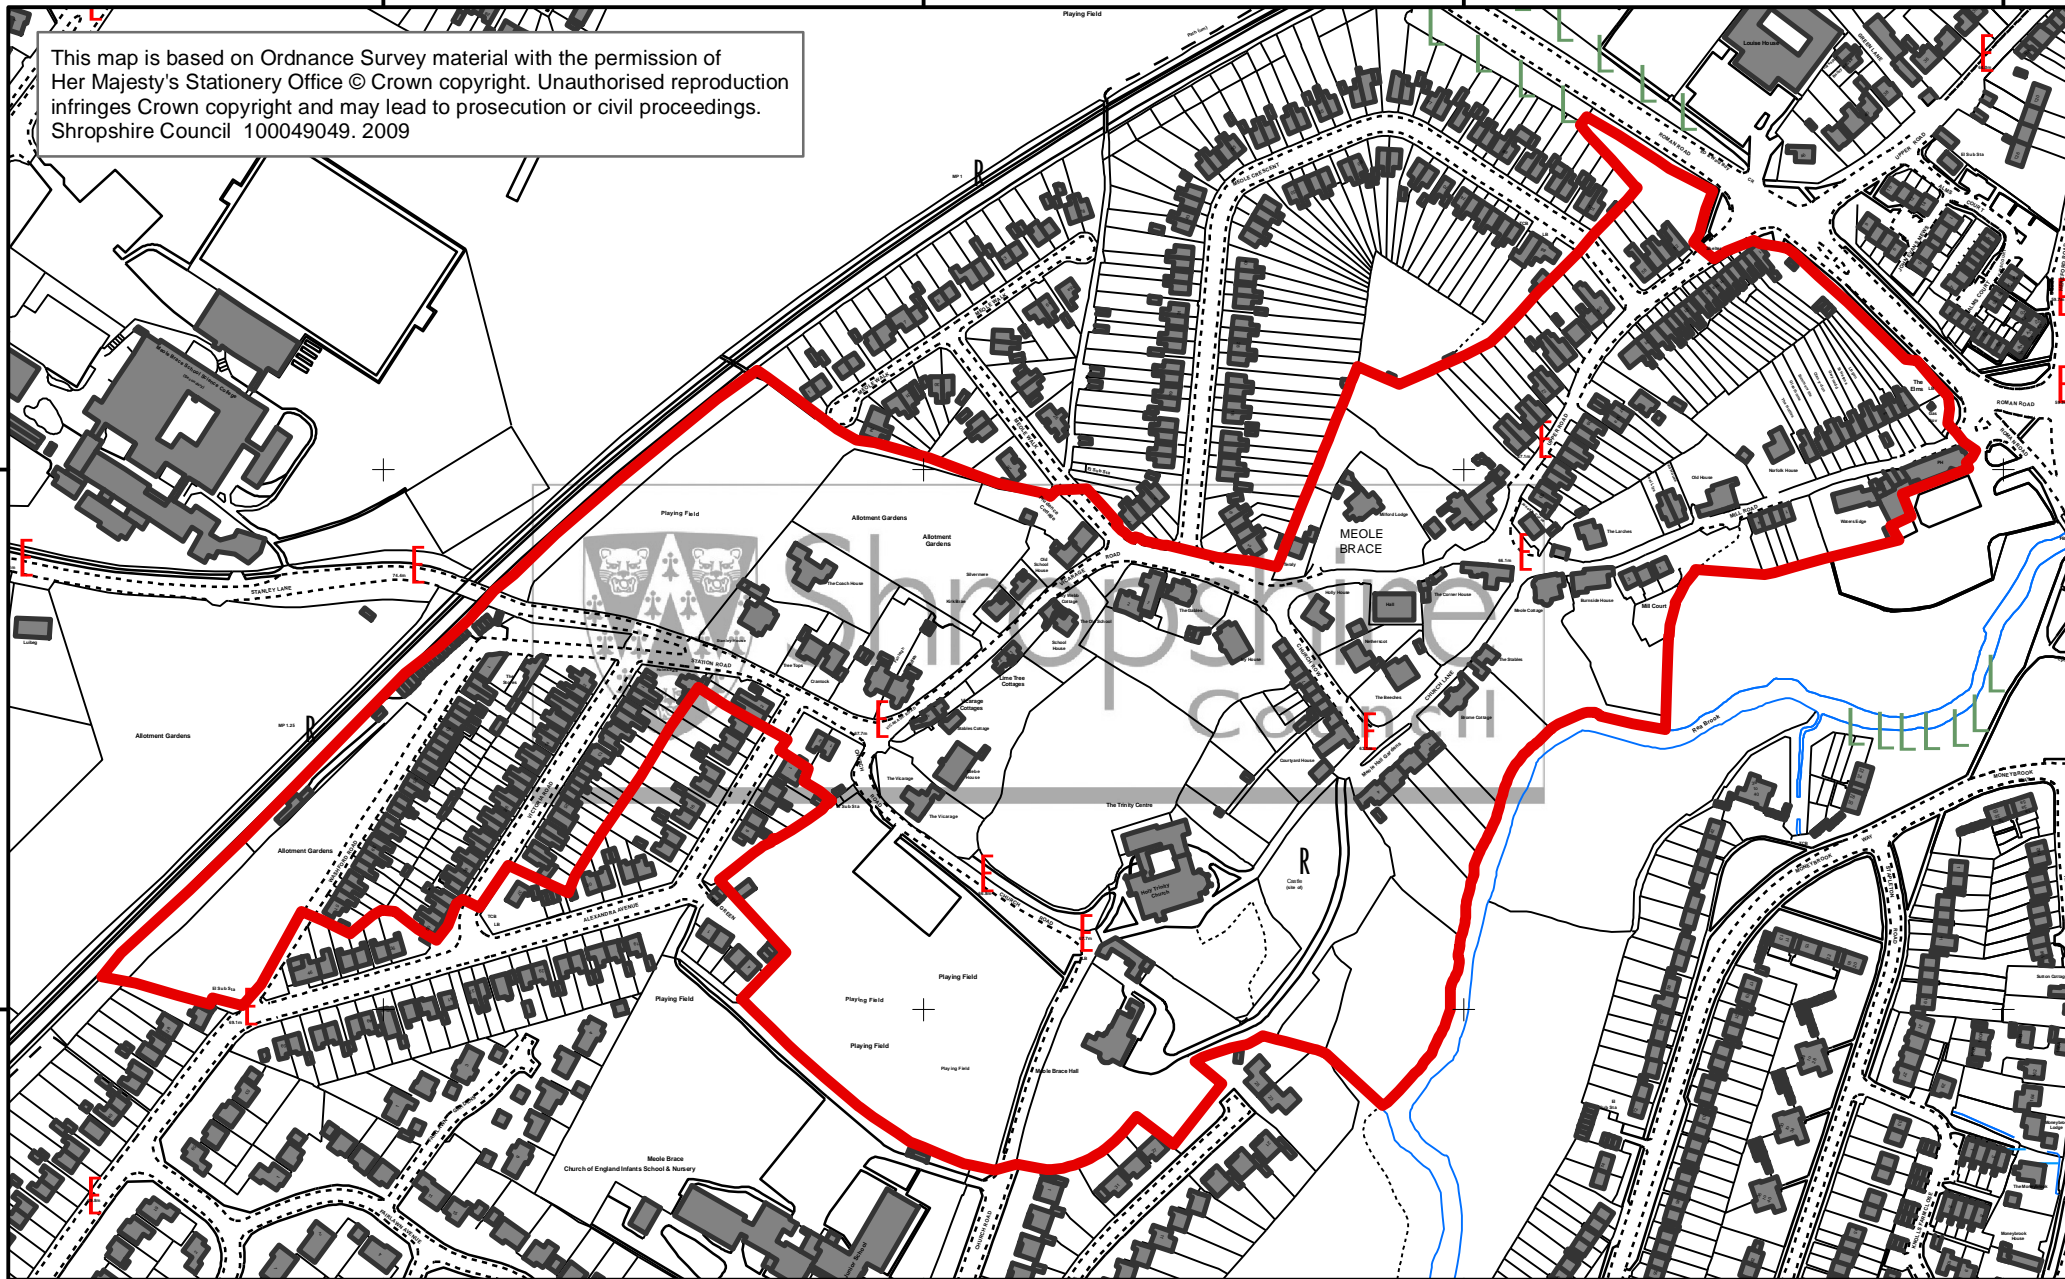

348250

348500

348750

349000

This map is based on Ordnance Survey material with the permission of Her Majesty's Stationery Office © Crown copyright. Unauthorised reproduction infringes Crown copyright and may lead to prosecution or civil proceedings. Shropshire Council 100049049. 2009

310750

310750

310500

310500

348250

348500

348750

349000

**Shropshire**  
Council

**MEOLE BRACE CONSERVATION AREA**  
Designated: 04/08/1972  
Extended: 10/07/2006

**Historic Environment Team**  
**Development Services**

The Shirehall, Abbey Foregate  
Shrewsbury, Shropshire, SY2 6ND