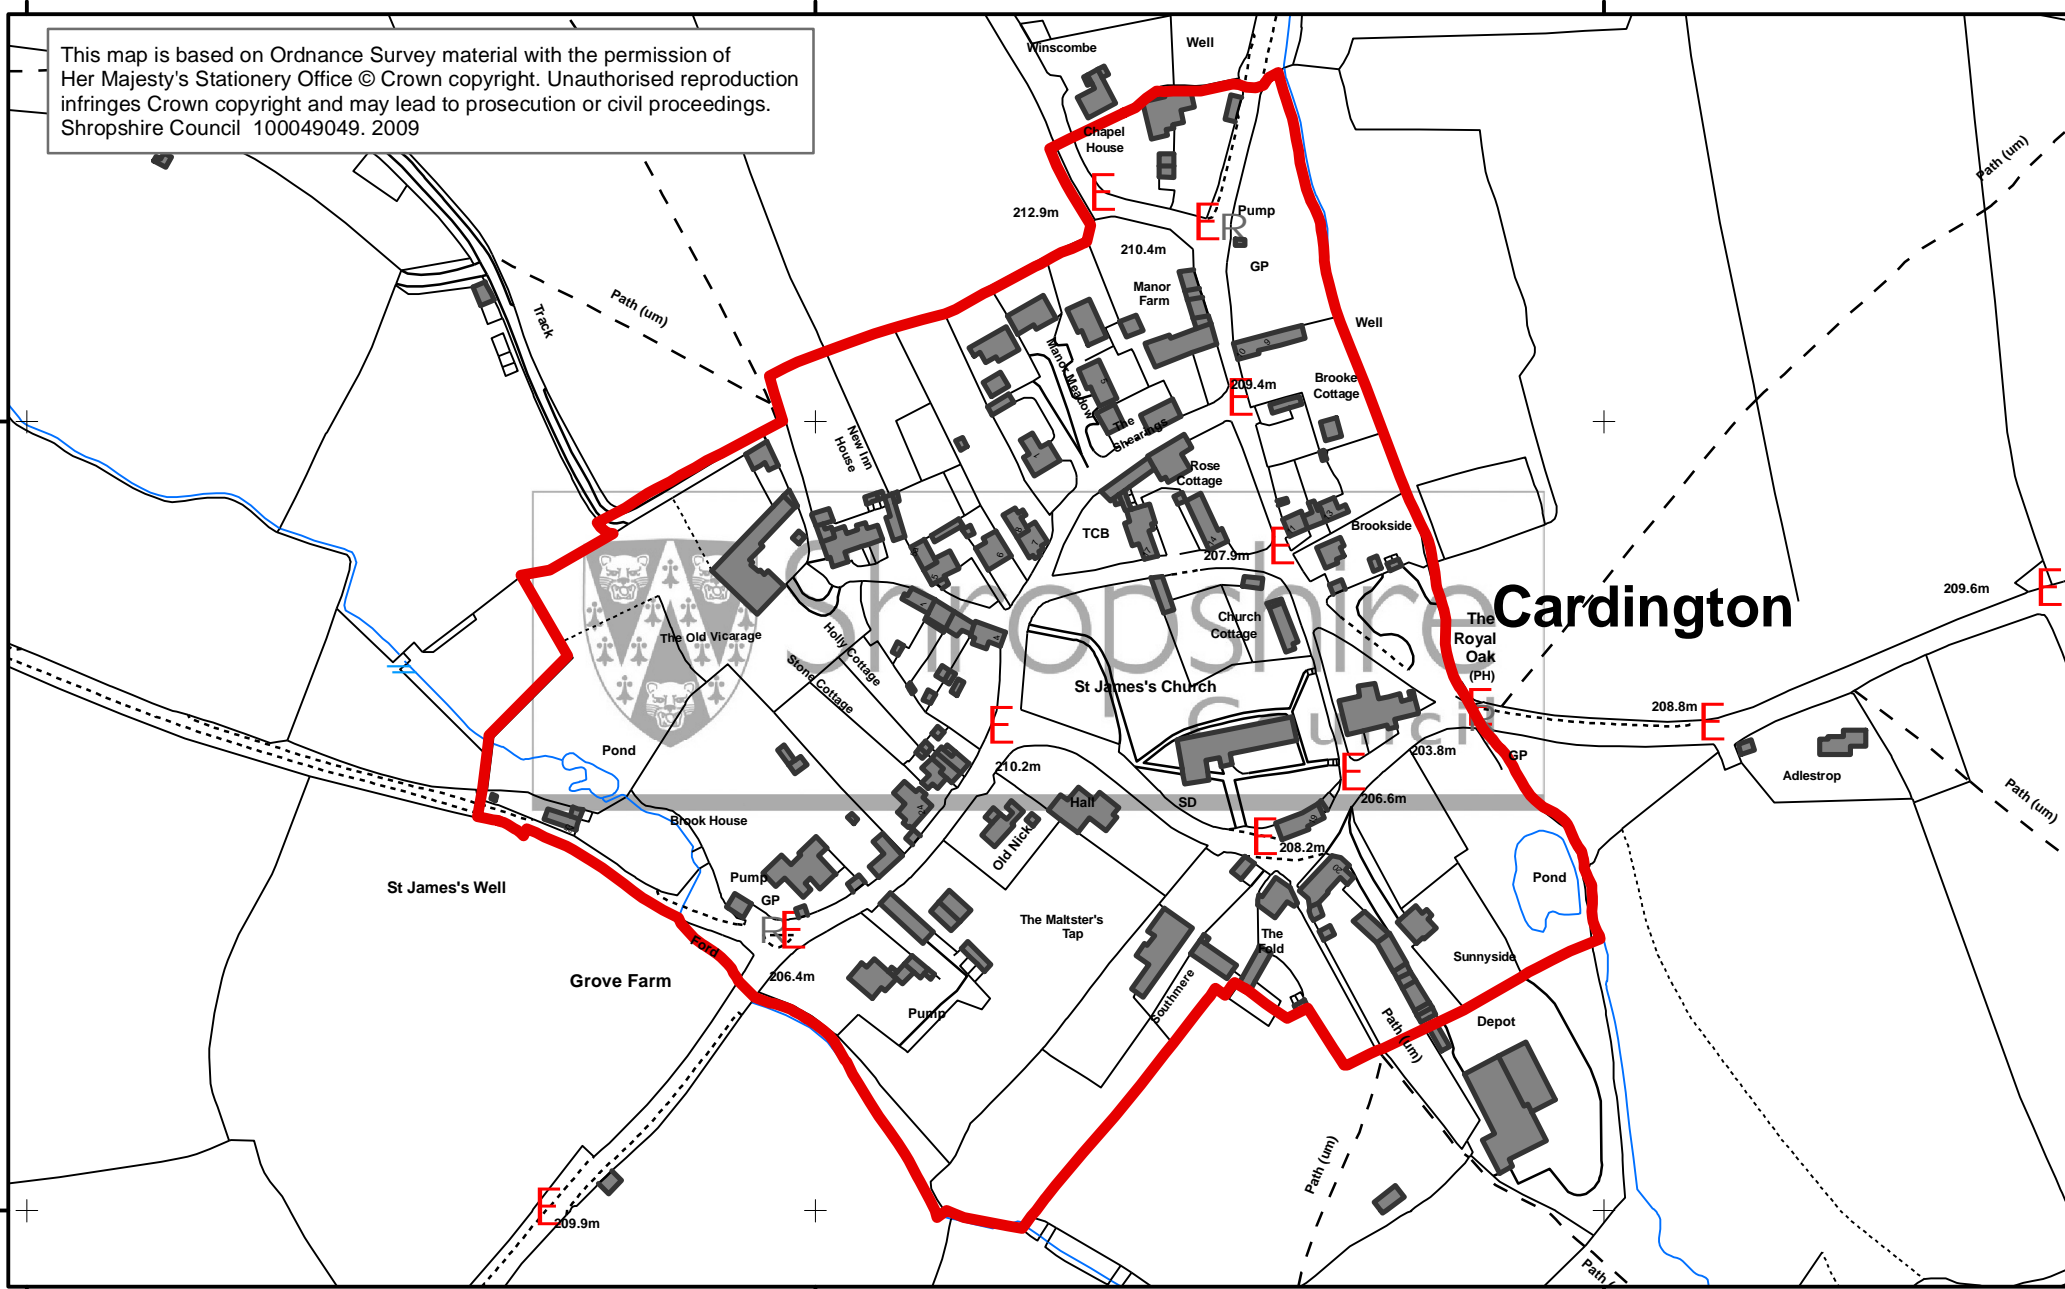

350250

350500

350750

This map is based on Ordnance Survey material with the permission of Her Majesty's Stationery Office © Crown copyright. Unauthorised reproduction infringes Crown copyright and may lead to prosecution or civil proceedings. Shropshire Council 100049049. 2009

295250

295250

295000

295000

350250

350500

350750

Cardington