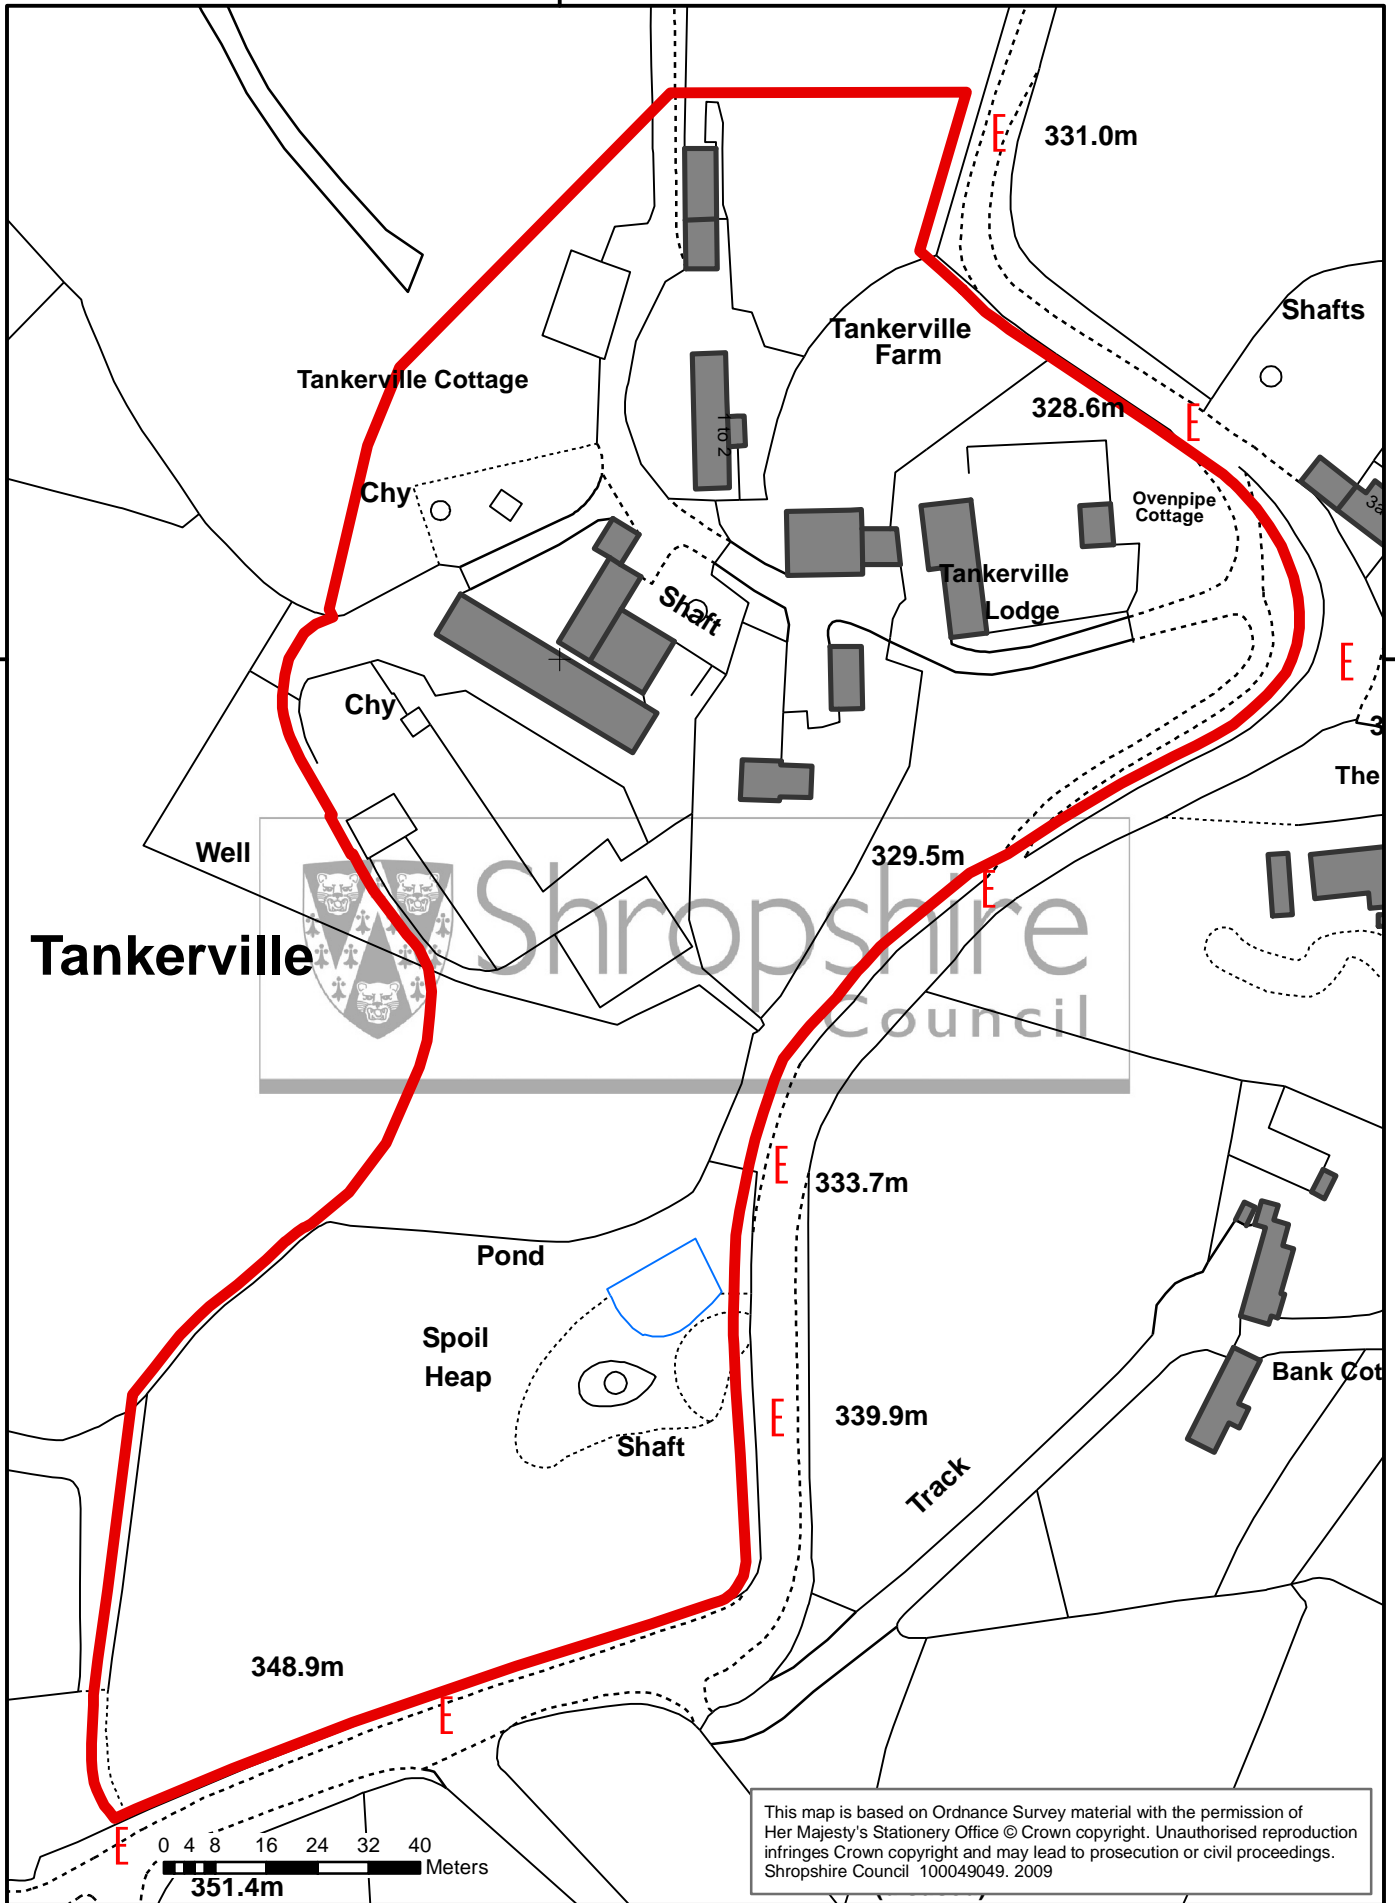

# Tankerville

Shropshire  
Council

This map is based on Ordnance Survey material with the permission of Her Majesty's Stationery Office © Crown copyright. Unauthorised reproduction infringes Crown copyright and may lead to prosecution or civil proceedings. Shropshire Council 100049049. 2009