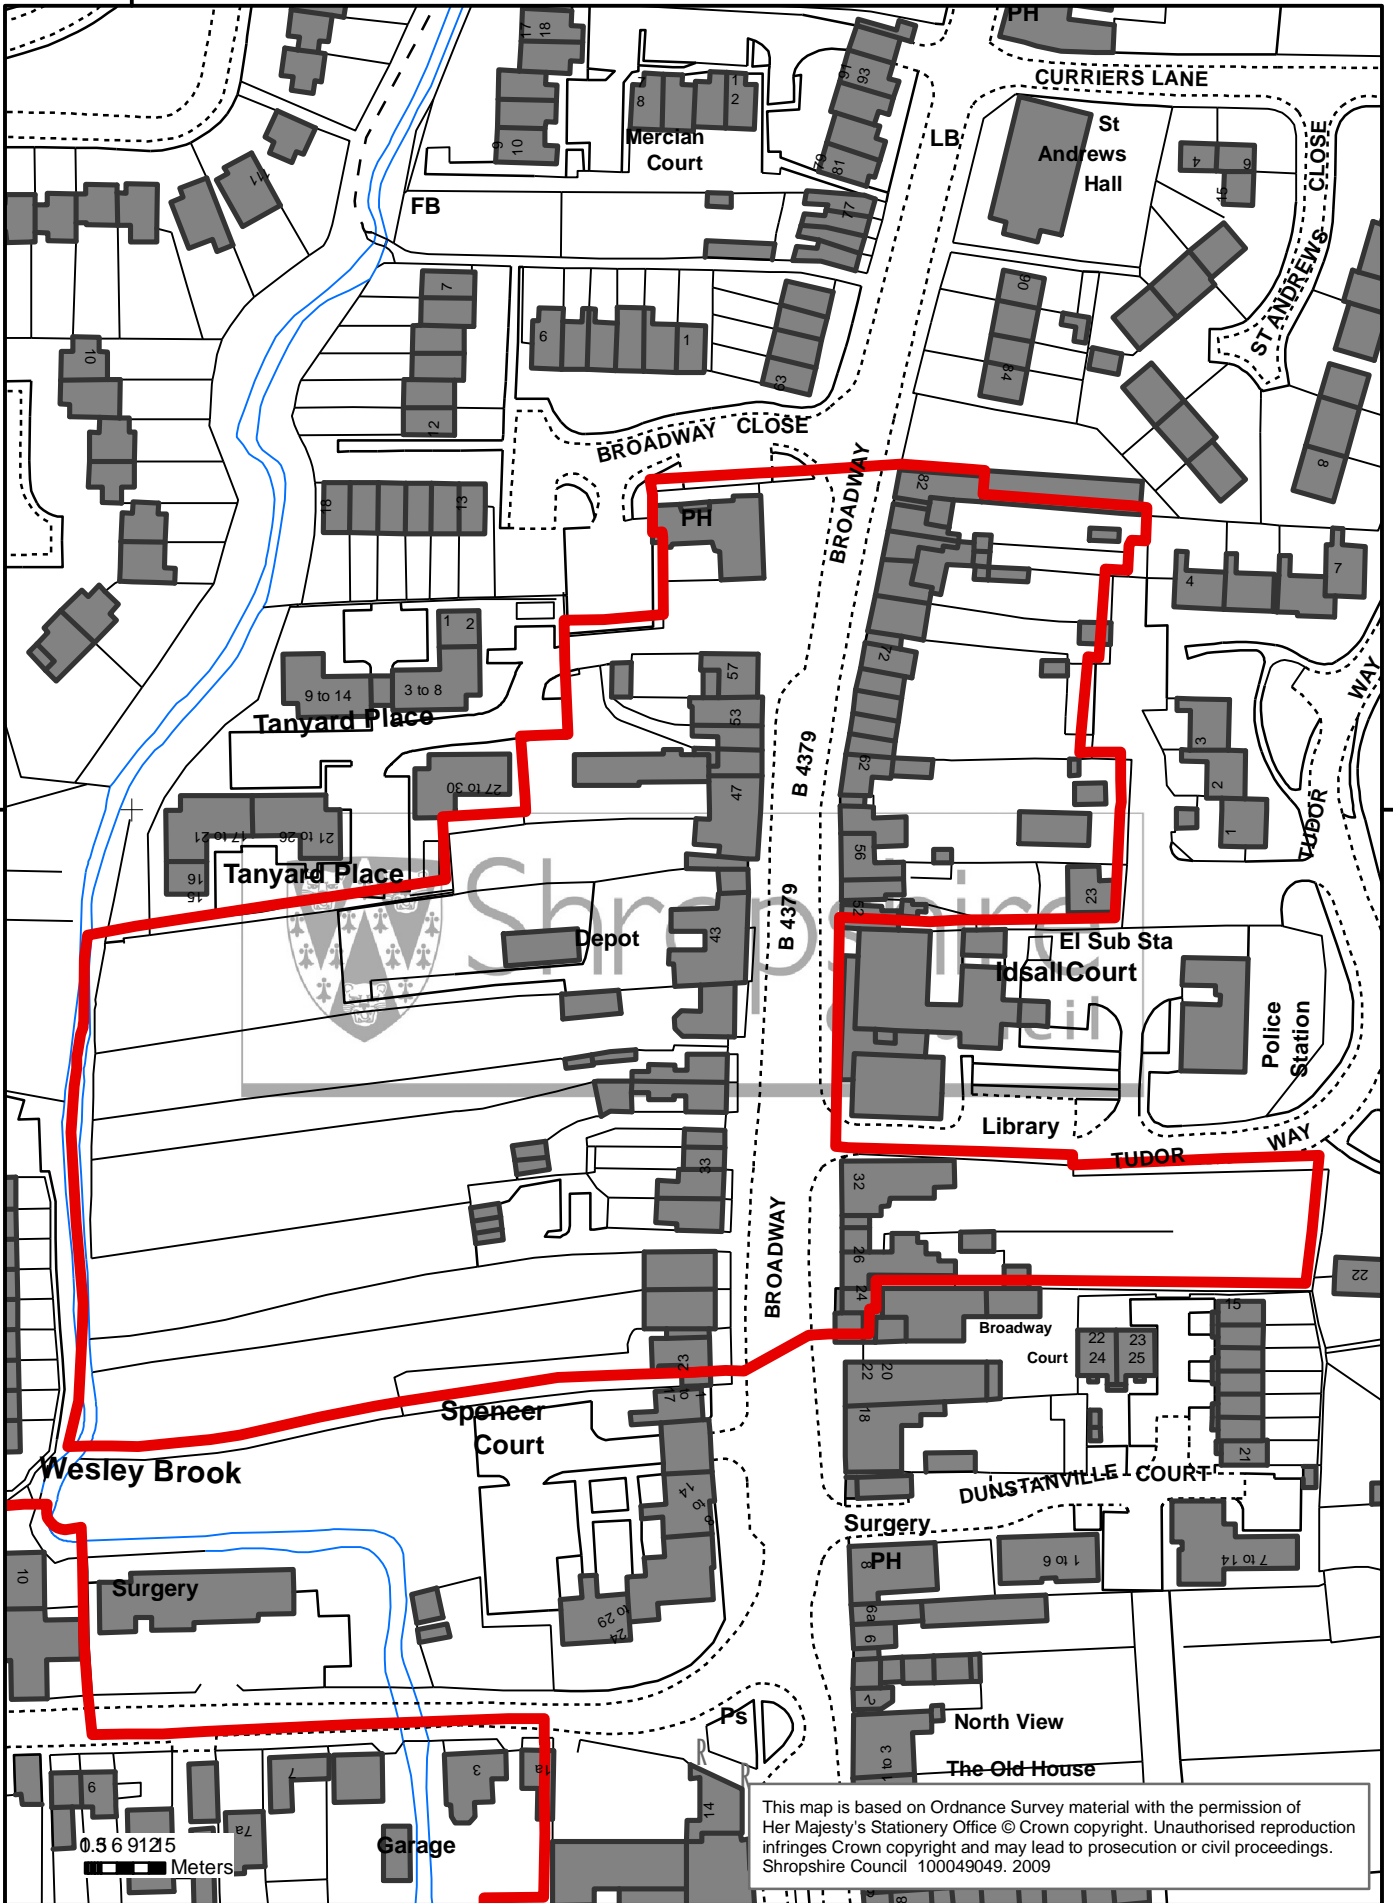

374750

308000

308000

This map is based on Ordnance Survey material with the permission of Her Majesty's Stationery Office © Crown copyright. Unauthorised reproduction infringes Crown copyright and may lead to prosecution or civil proceedings. Shropshire Council 100049049. 2009

374750

**Shropshire**  
Council

**SHIFNAL BROADWAY CONSERVATION AREA**  
Designated: 04/09/1978  
Extended: 02/02/1981 and 23/04/2001

**Historic Environment Team**  
Development Services

The Shirehall, Abbey Foregate  
Shrewsbury, Shropshire, SY2 6ND