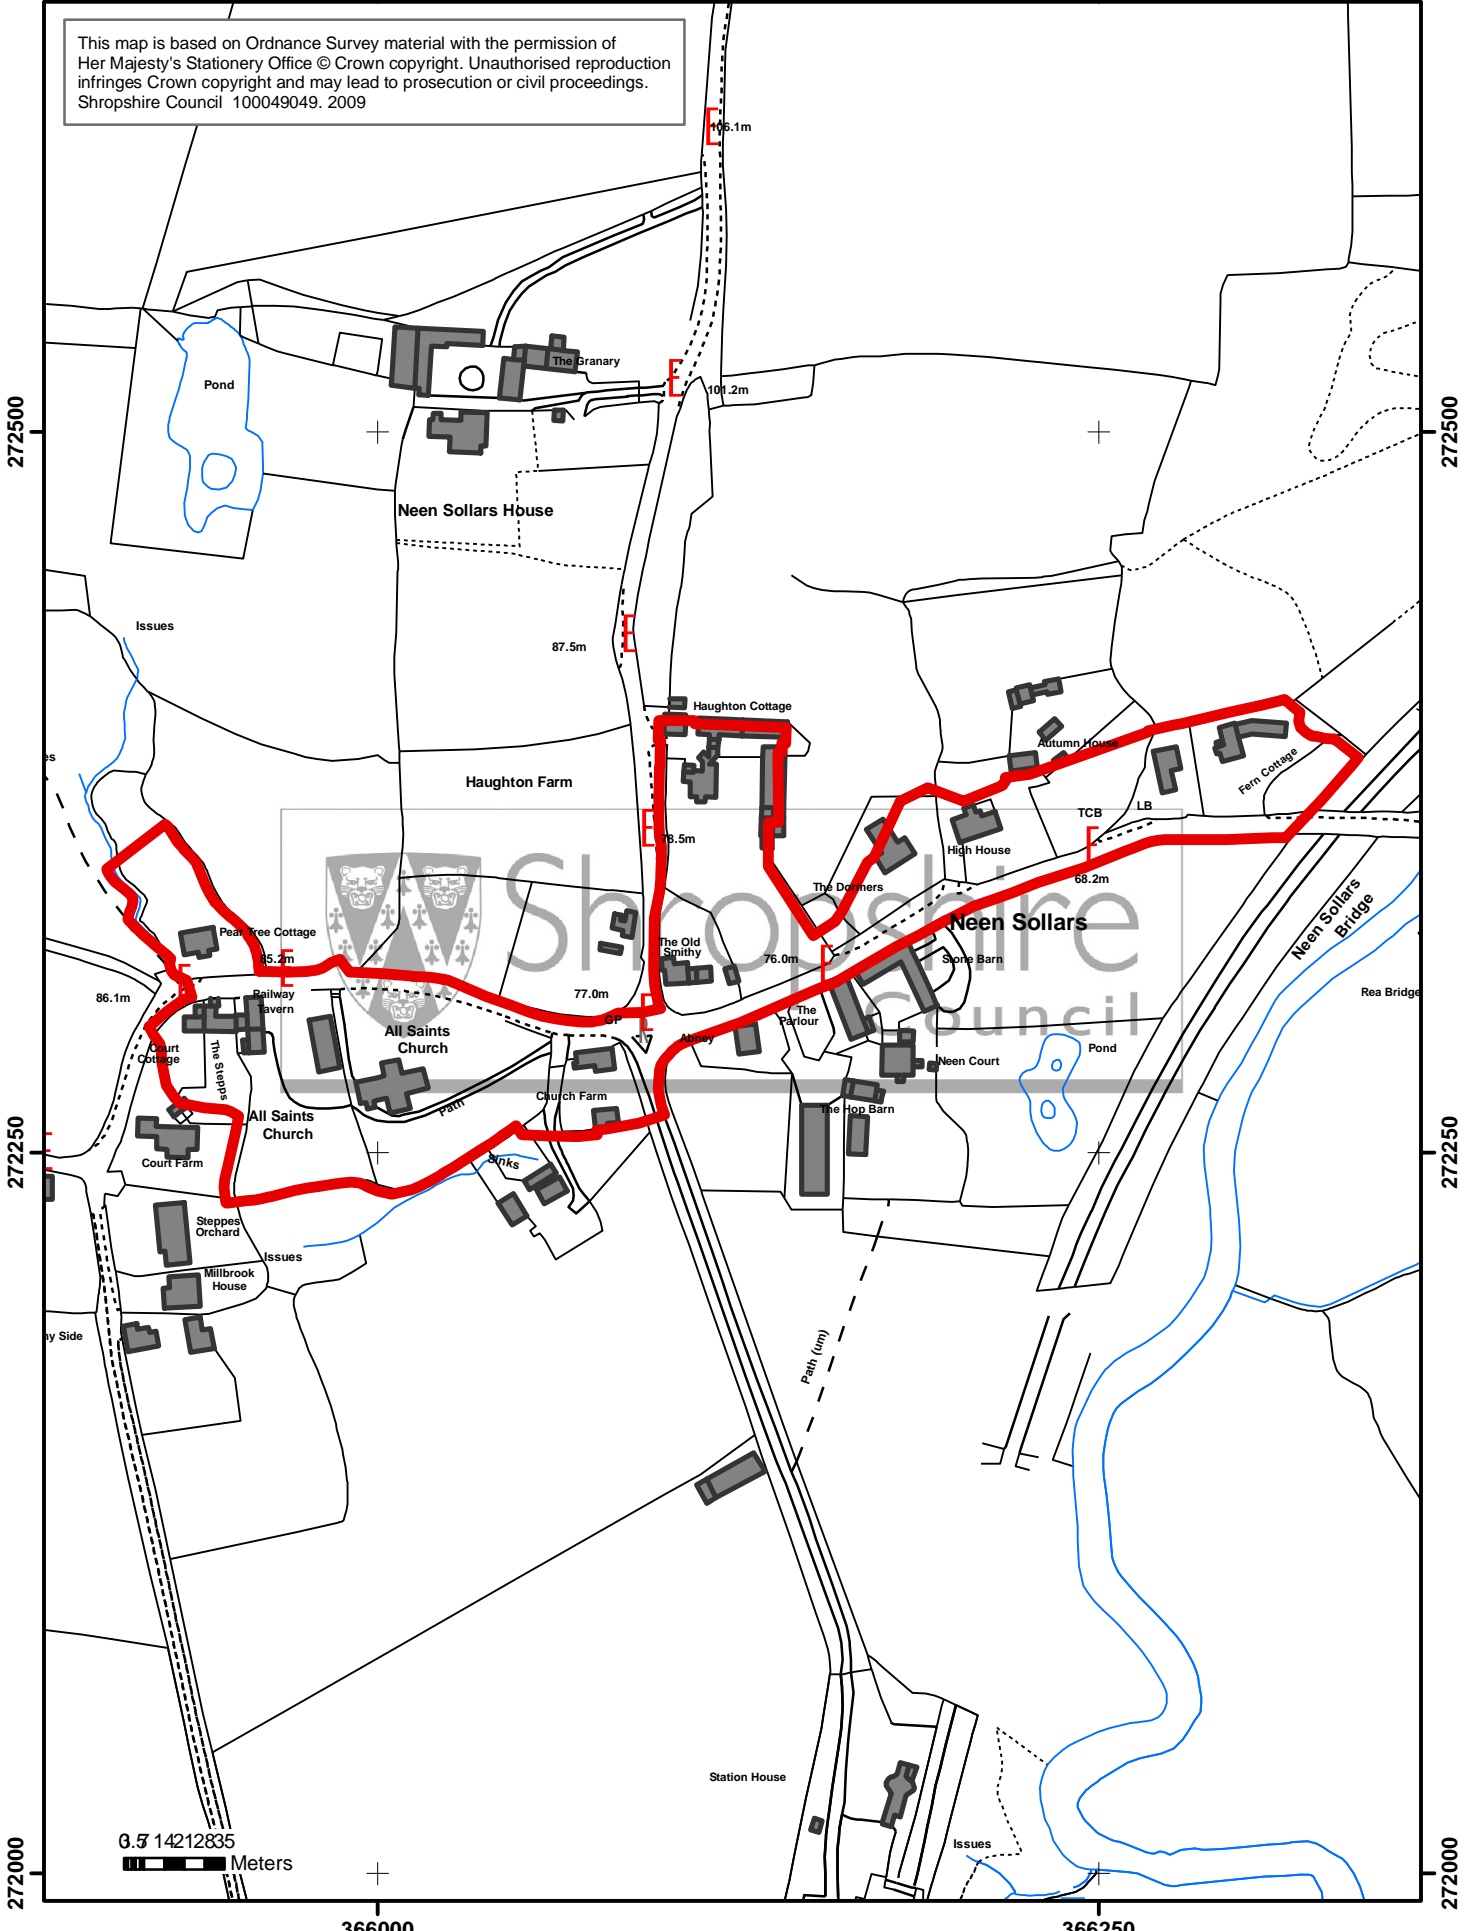

366000

366250

This map is based on Ordnance Survey material with the permission of Her Majesty's Stationery Office © Crown copyright. Unauthorised reproduction infringes Crown copyright and may lead to prosecution or civil proceedings. Shropshire Council 100049049. 2009

Shropshire Council

NEEN SOLLARS CONSERVATION AREA
Designated: 01/02/1994

Historic Environment Team
Development Services

The Shirehall, Abbey Foregate
Shrewsbury, Shropshire, SY2 6ND