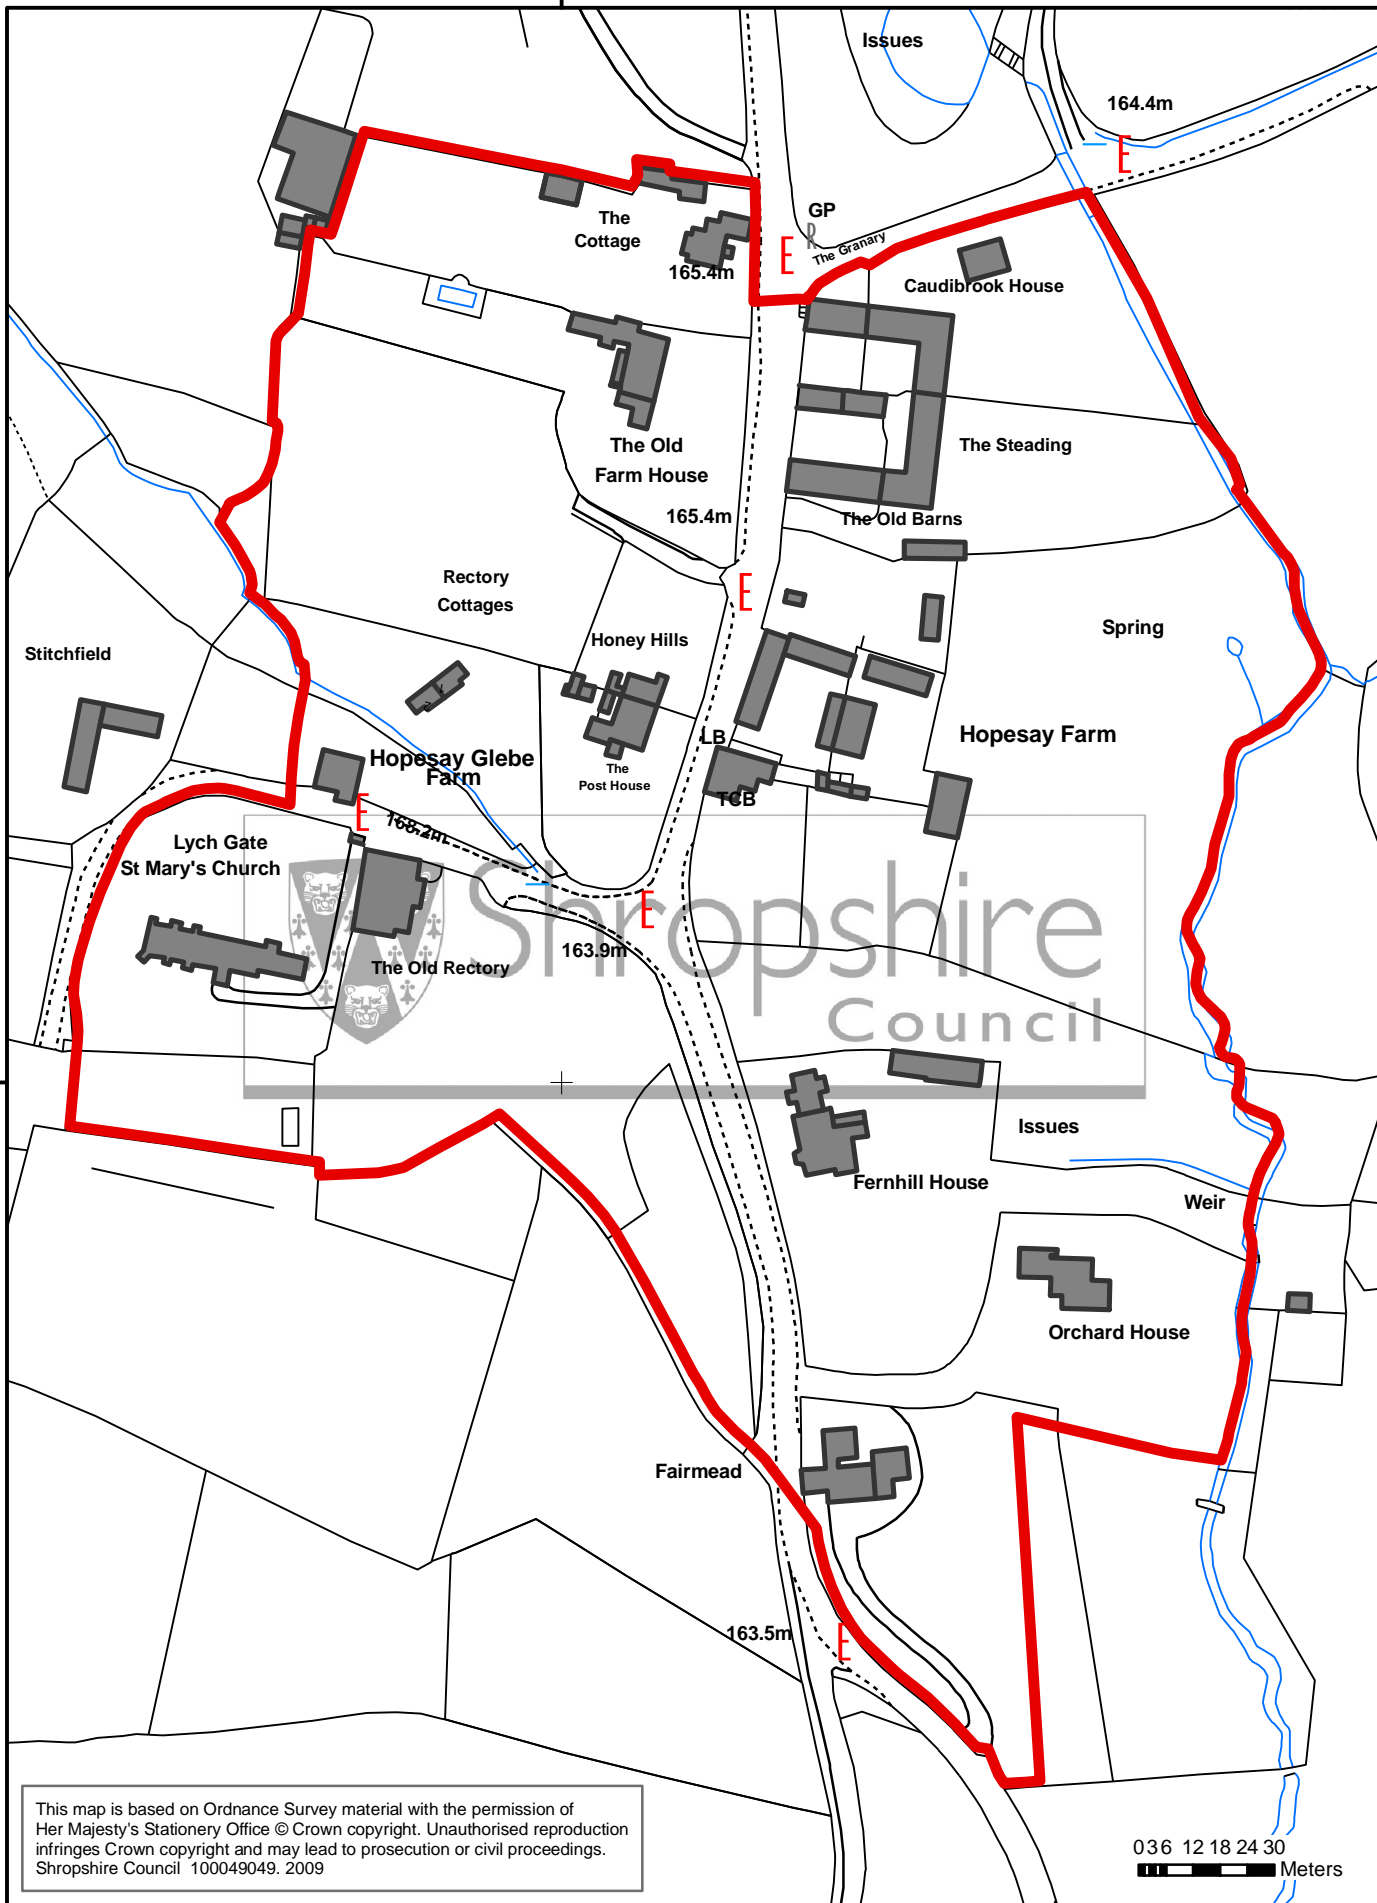

339000

This map is based on Ordnance Survey material with the permission of Her Majesty's Stationery Office © Crown copyright. Unauthorised reproduction infringes Crown copyright and may lead to prosecution or civil proceedings. Shropshire Council 100049049. 2009

339000

HOPESAY CONSERVATION AREA
 Designated: 01/12/1993

Historic Environment Team
Development Services
 The Shirehall, Abbey Foregate
 Shrewsbury, Shropshire, SY2 6ND