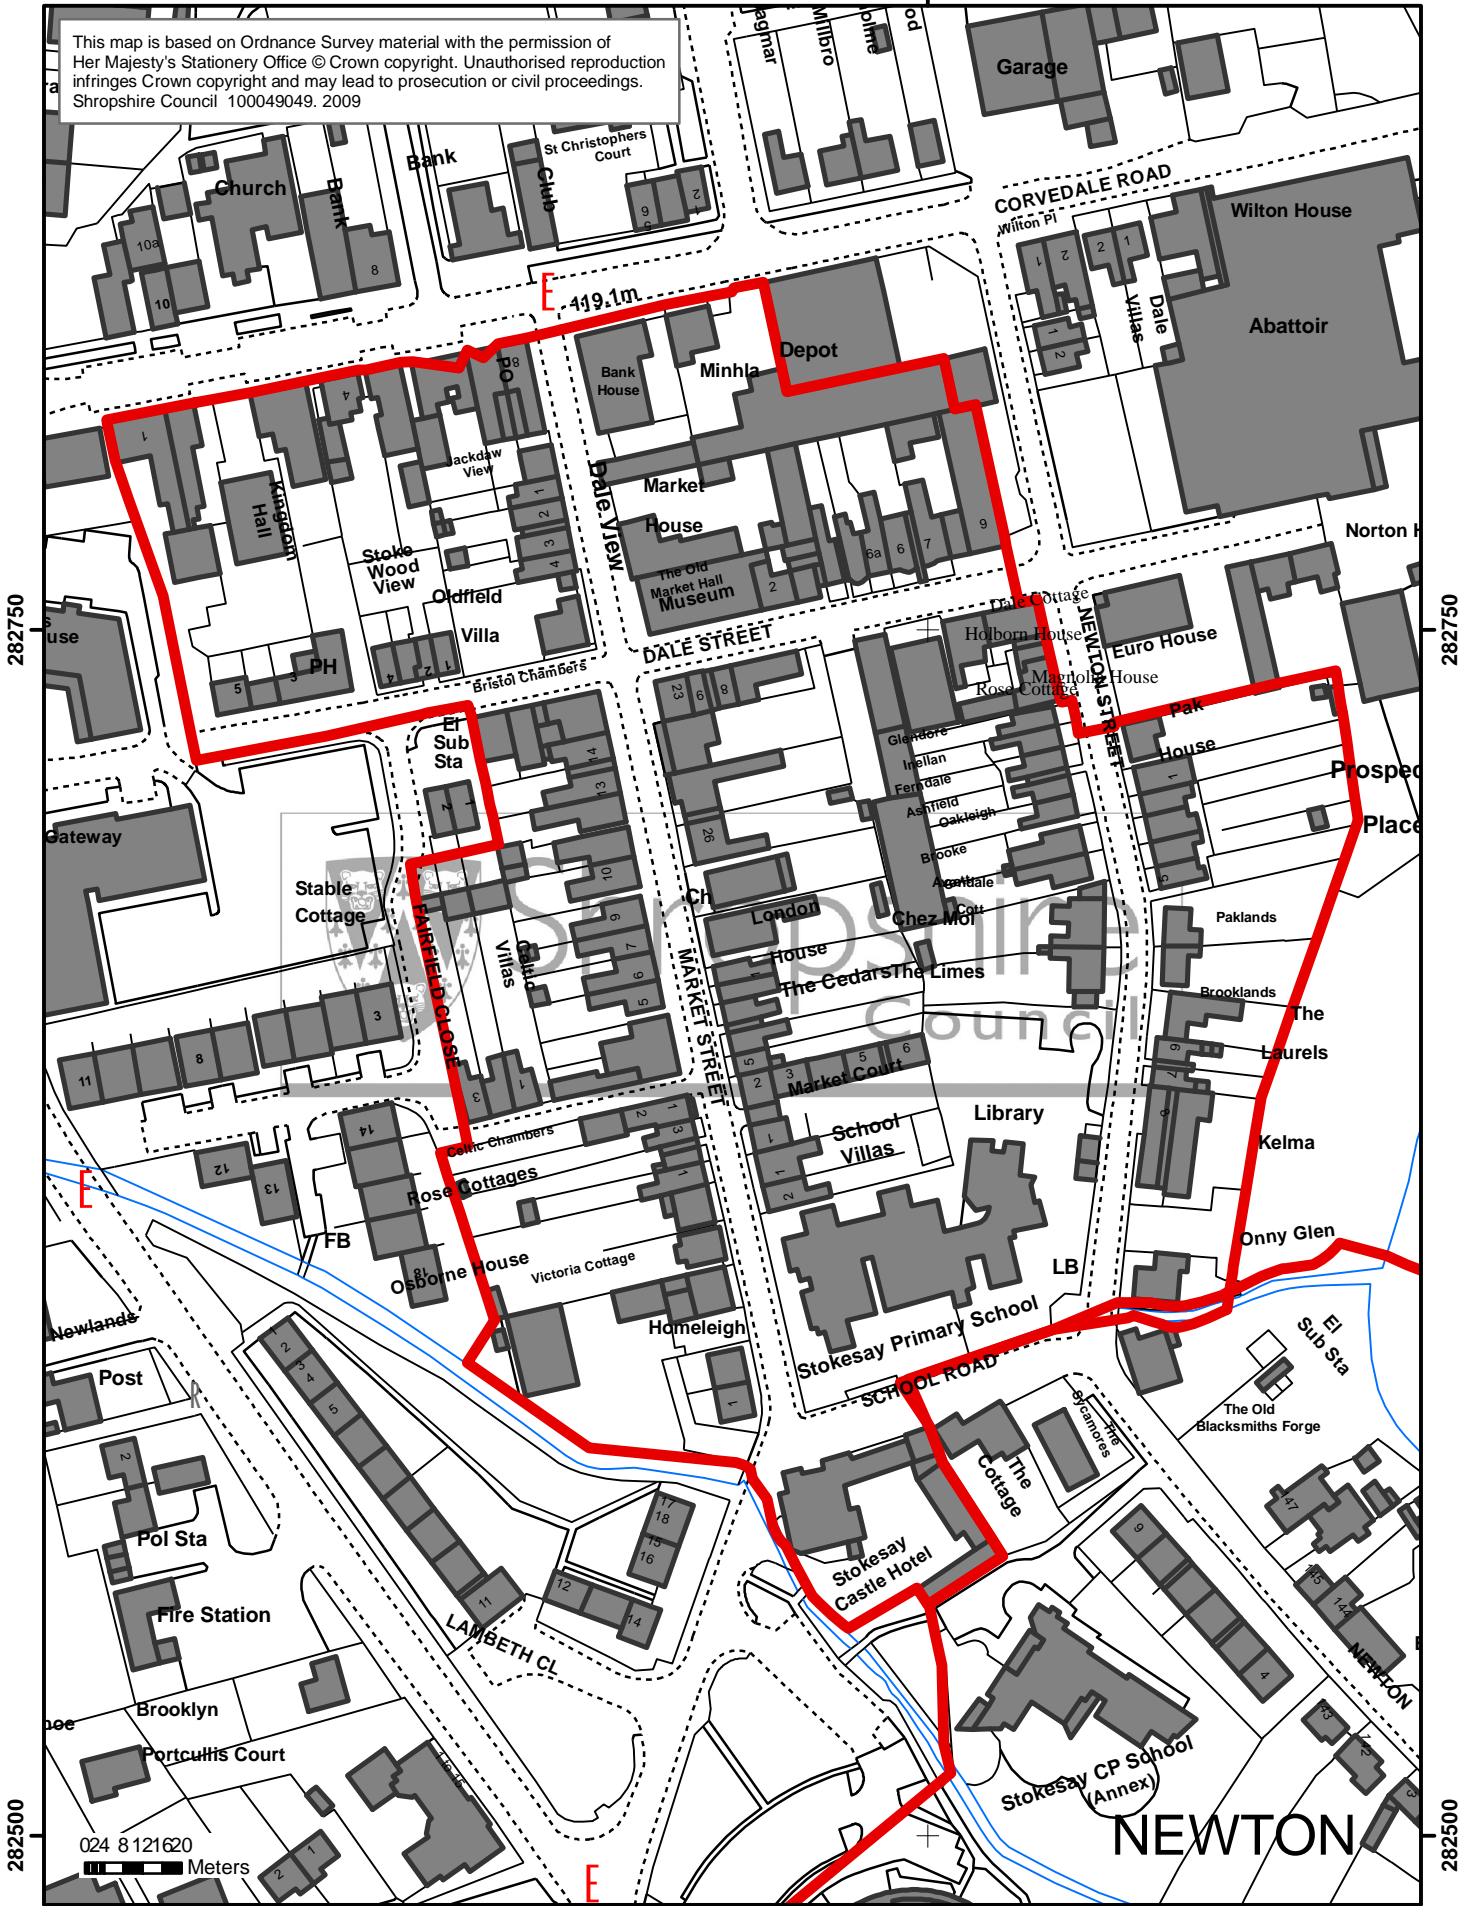

343500

This map is based on Ordnance Survey material with the permission of Her Majesty's Stationery Office © Crown copyright. Unauthorised reproduction infringes Crown copyright and may lead to prosecution or civil proceedings. Shropshire Council 100049049. 2009

282500

024 8 121620
Meters

282500

343500

Shropshire Council

Craven Arms Conservation Area
Designated: 01/02/1994

Historic Environment Team
Development Services

The Shirehall, Abbey Foregate
Shrewsbury, Shropshire, SY2 6ND