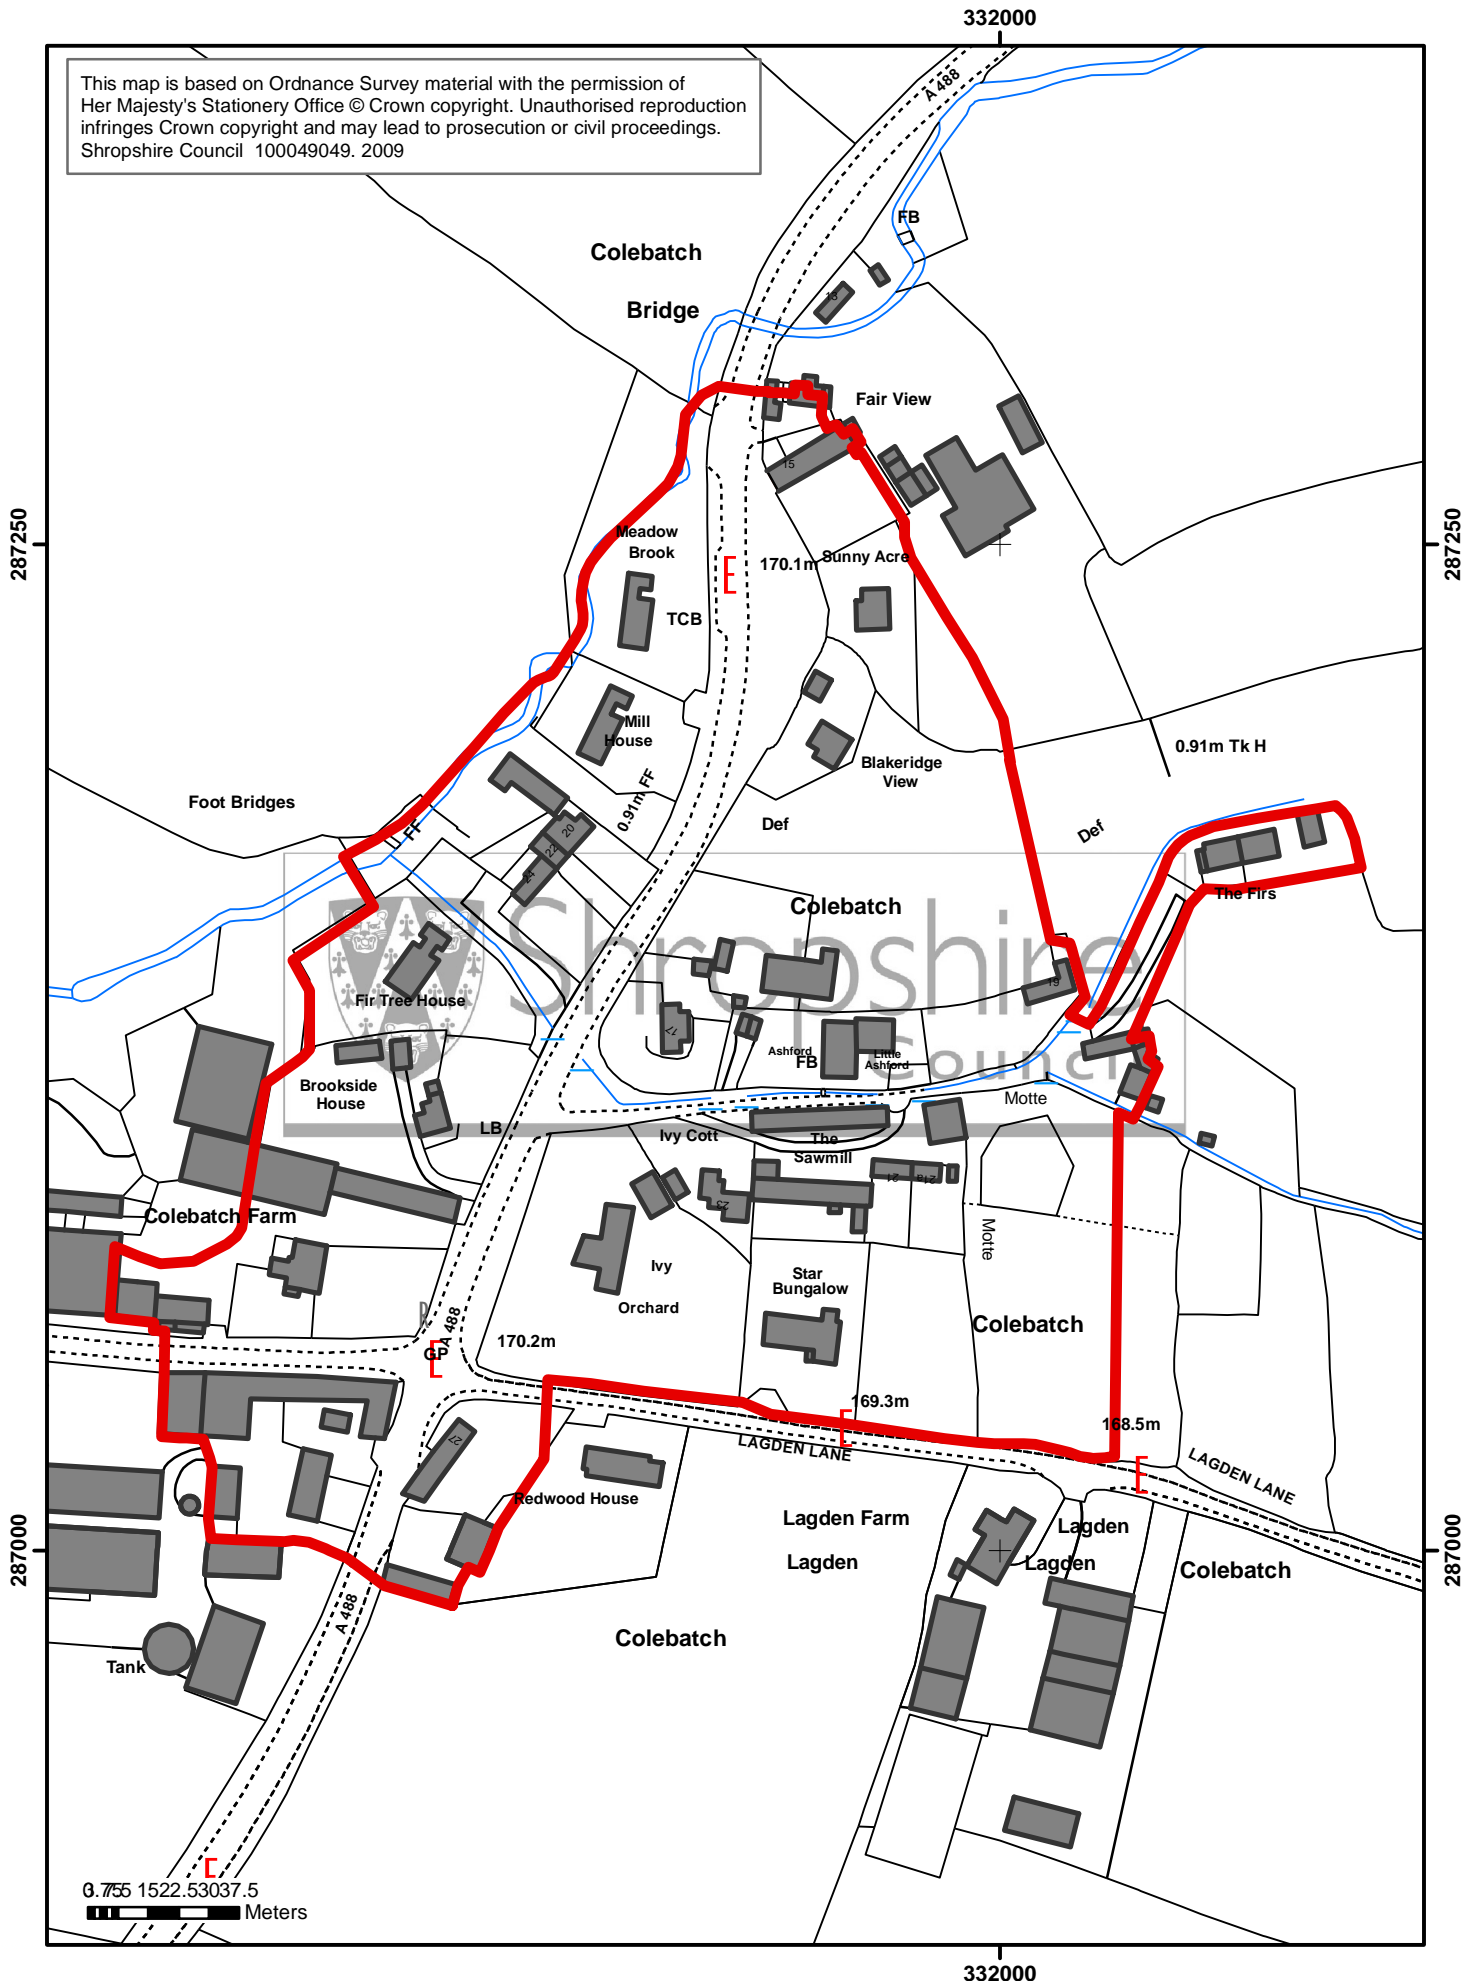

This map is based on Ordnance Survey material with the permission of Her Majesty's Stationery Office © Crown copyright. Unauthorised reproduction infringes Crown copyright and may lead to prosecution or civil proceedings. Shropshire Council 100049049. 2009

0.755 1522.53037.5
 Meters

Shropshire
 Council

COLEBATCH CONSERVATION AREA
 Designated: 01/02/1994

Historic Environment Team
 Development Services

The Shirehall, Abbey Foregate
 Shrewsbury, Shropshire, SY2 6ND