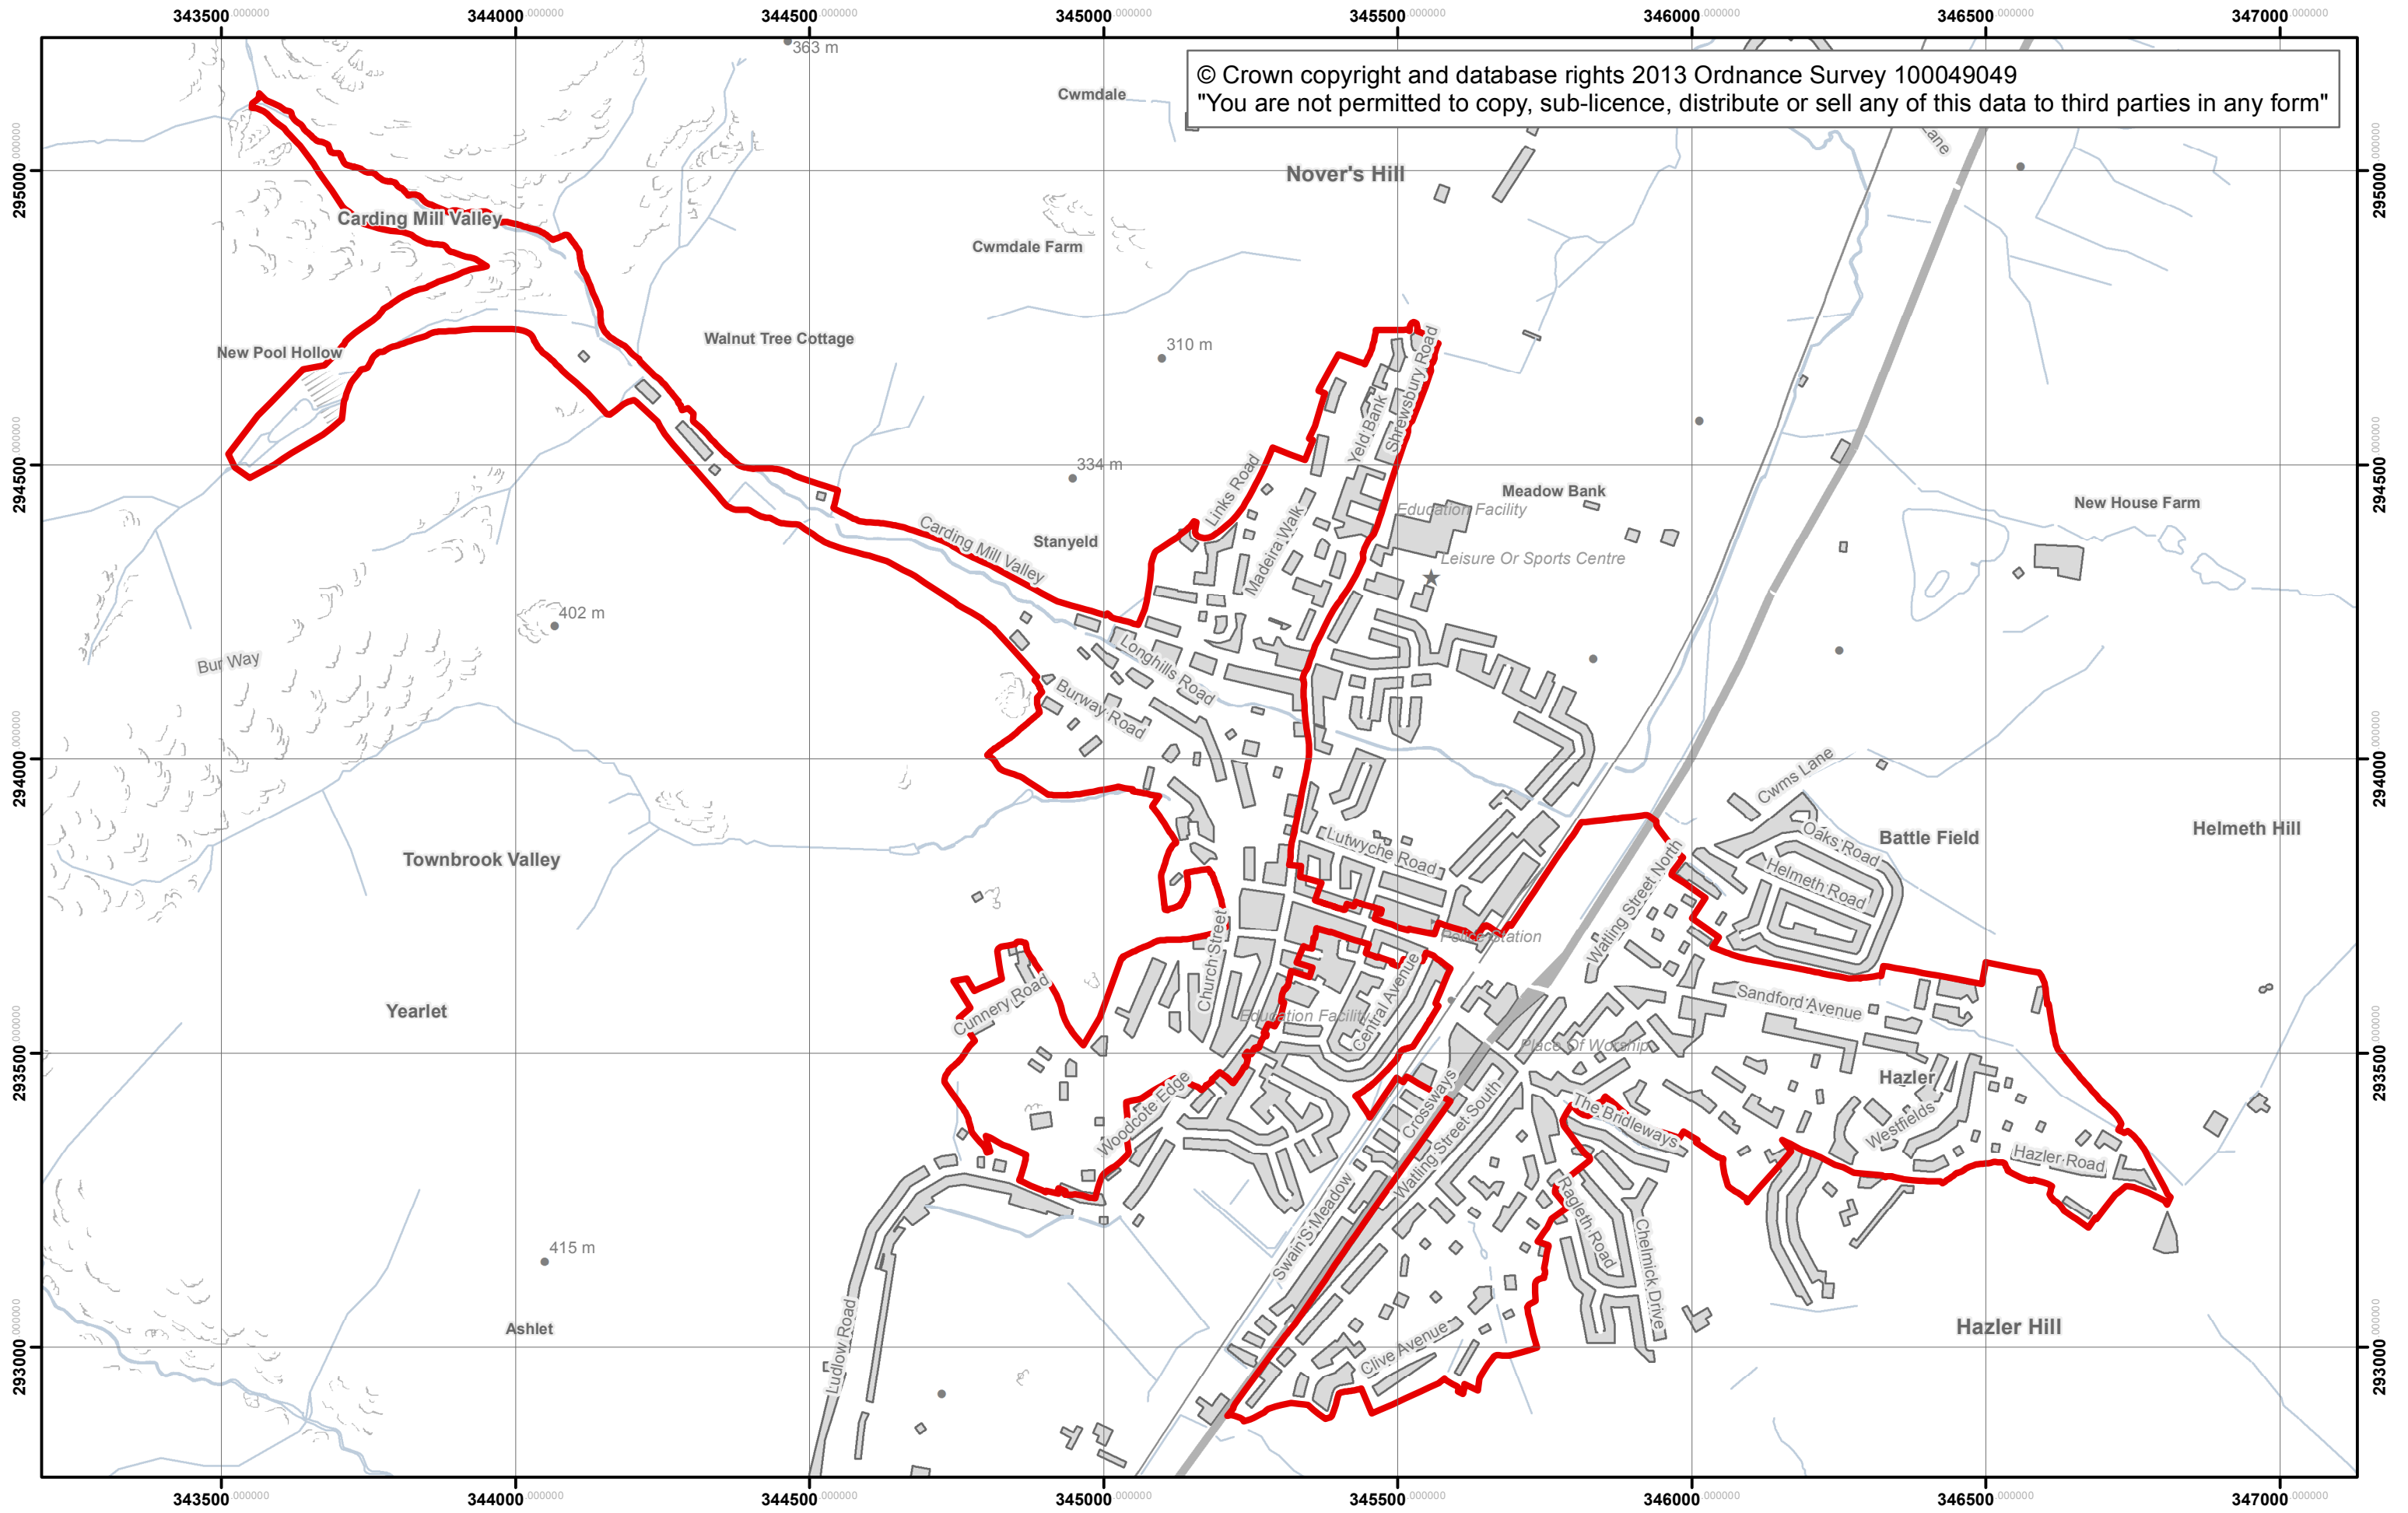

© Crown copyright and database rights 2013 Ordnance Survey 100049049
"You are not permitted to copy, sub-licence, distribute or sell any of this data to third parties in any form"

CHURCH STRETTON CONSERVATION AREA
As Extended 18/09/2013

Historic Environment Team
Shropshire Council
The Shirehall, Abbey Foregate
Shrewsbury, Shropshire, SY2 6ND