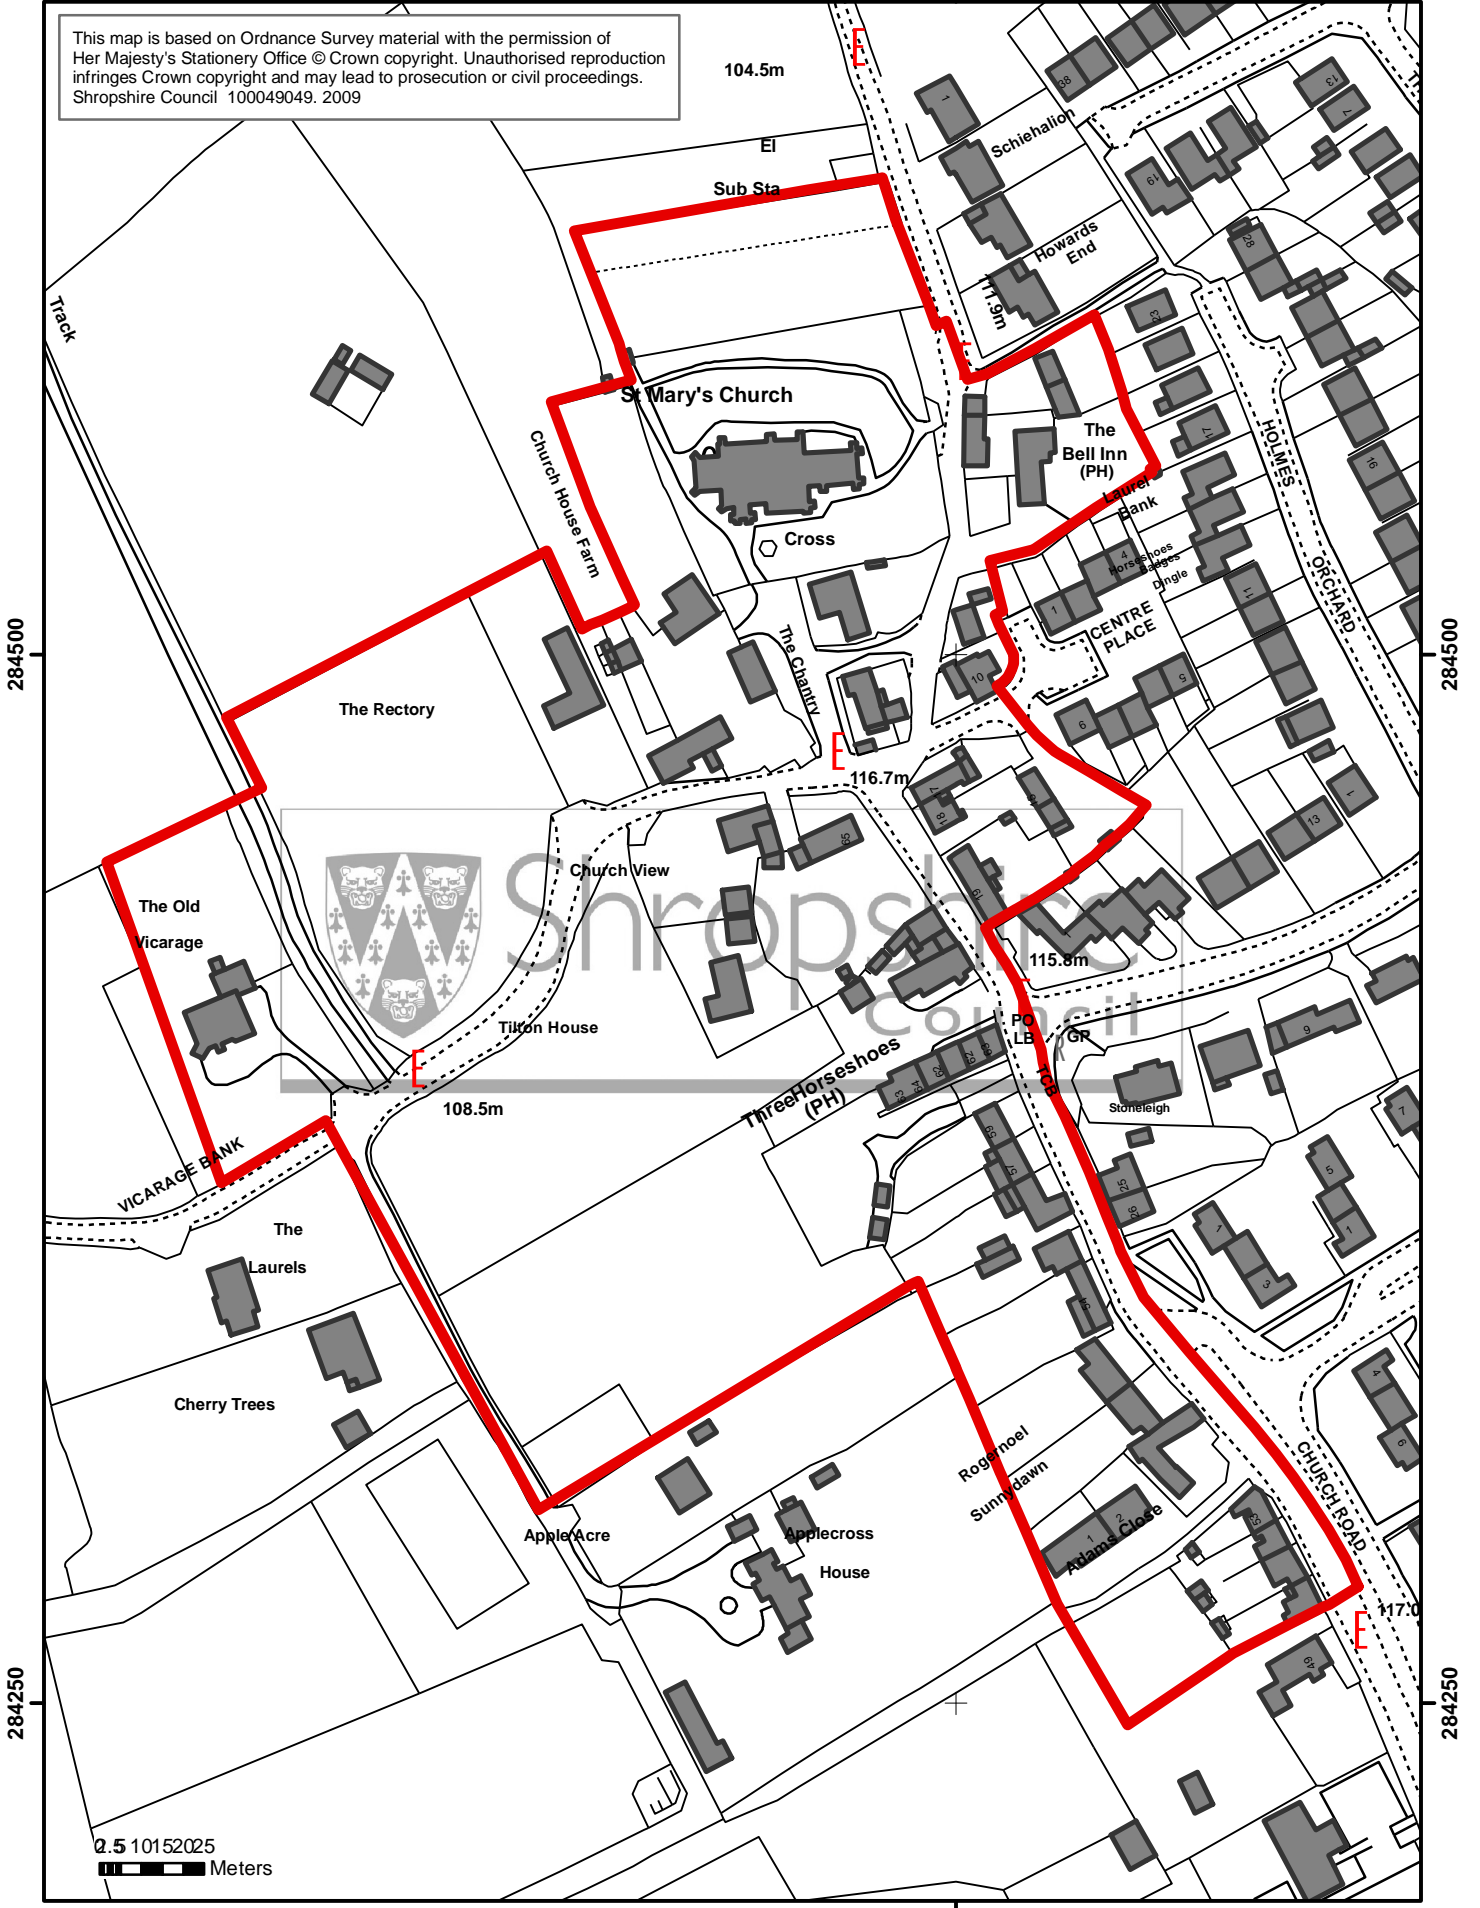

376000

This map is based on Ordnance Survey material with the permission of Her Majesty's Stationery Office © Crown copyright. Unauthorised reproduction infringes Crown copyright and may lead to prosecution or civil proceedings. Shropshire Council 100049049. 2009

284500

284500

284250

284250

376000

0.5 10152025
Meters

Shropshire Council

ALVELEY CONSERVATION AREA
Designated: 01/09/1978
Extended: 16/03/2005