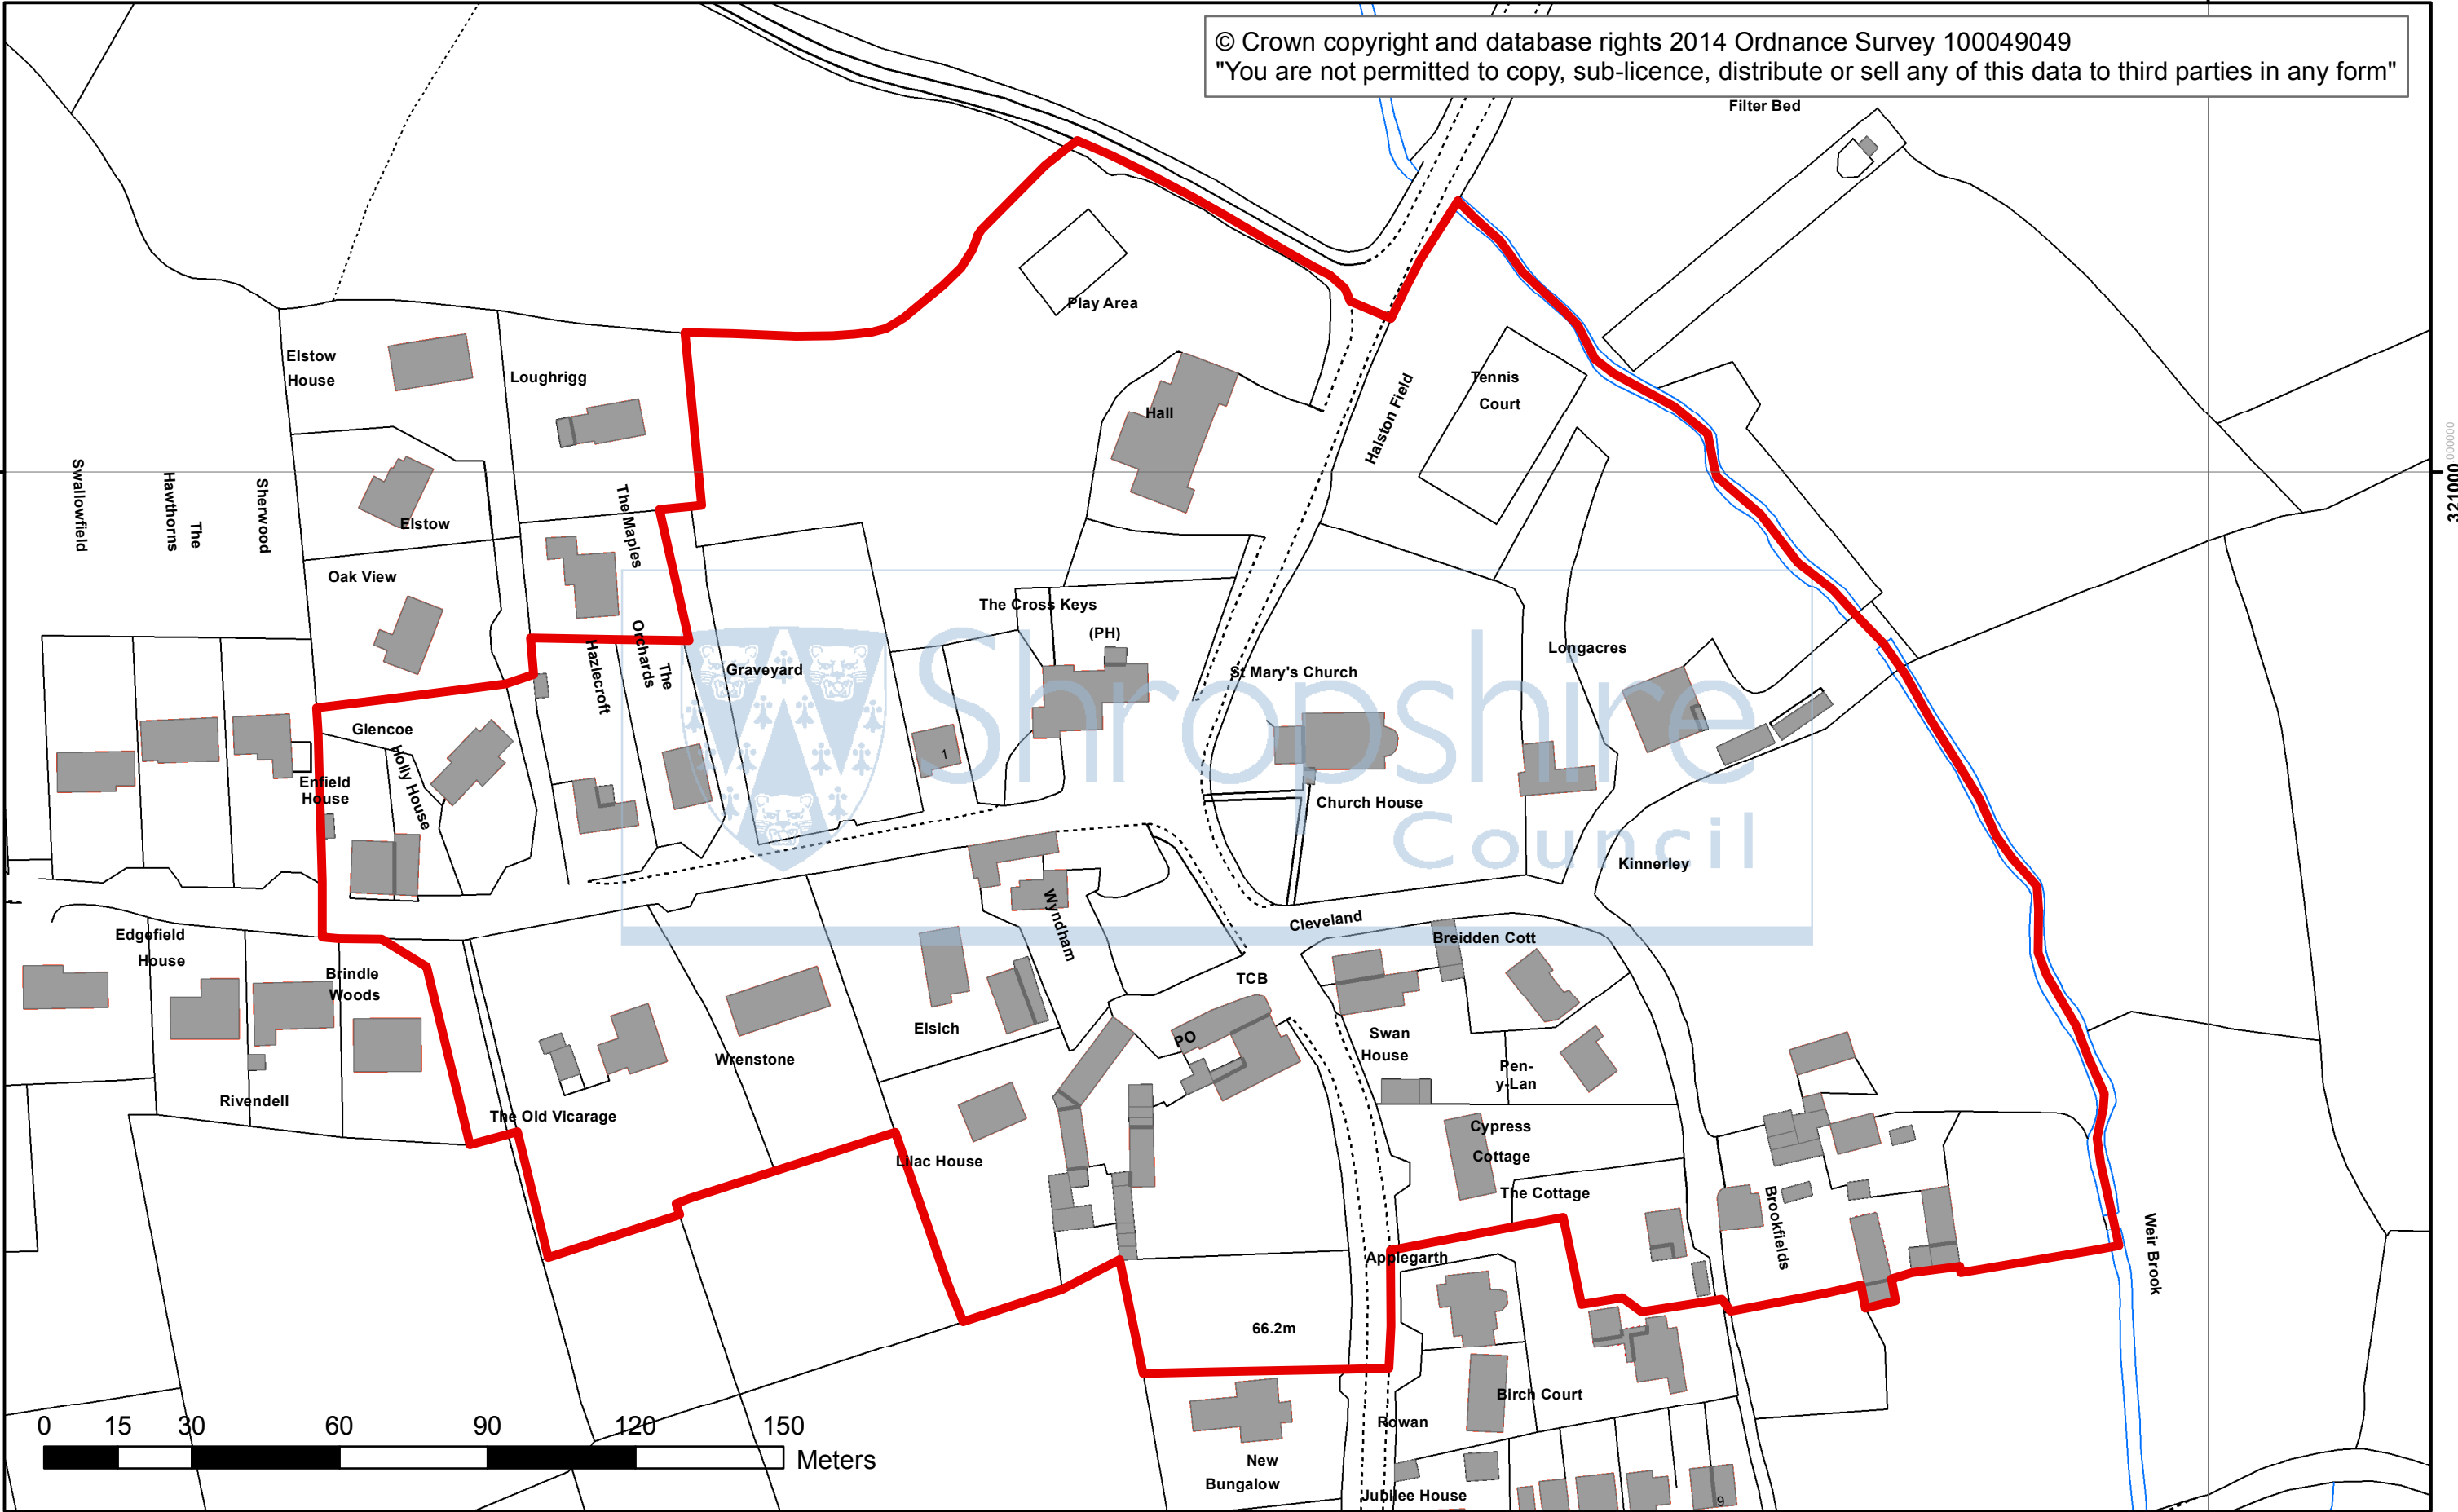

© Crown copyright and database rights 2014 Ordnance Survey 100049049  
"You are not permitted to copy, sub-licence, distribute or sell any of this data to third parties in any form"

321000.000000

321000.000000

**KINNERLEY CONSERVATION AREA**  
Designated 13/07/2016

**Historic Environment Team**  
**Shropshire Council**  
The Shirehall, Abbey Foregate  
Shrewsbury, Shropshire, SY2 6ND