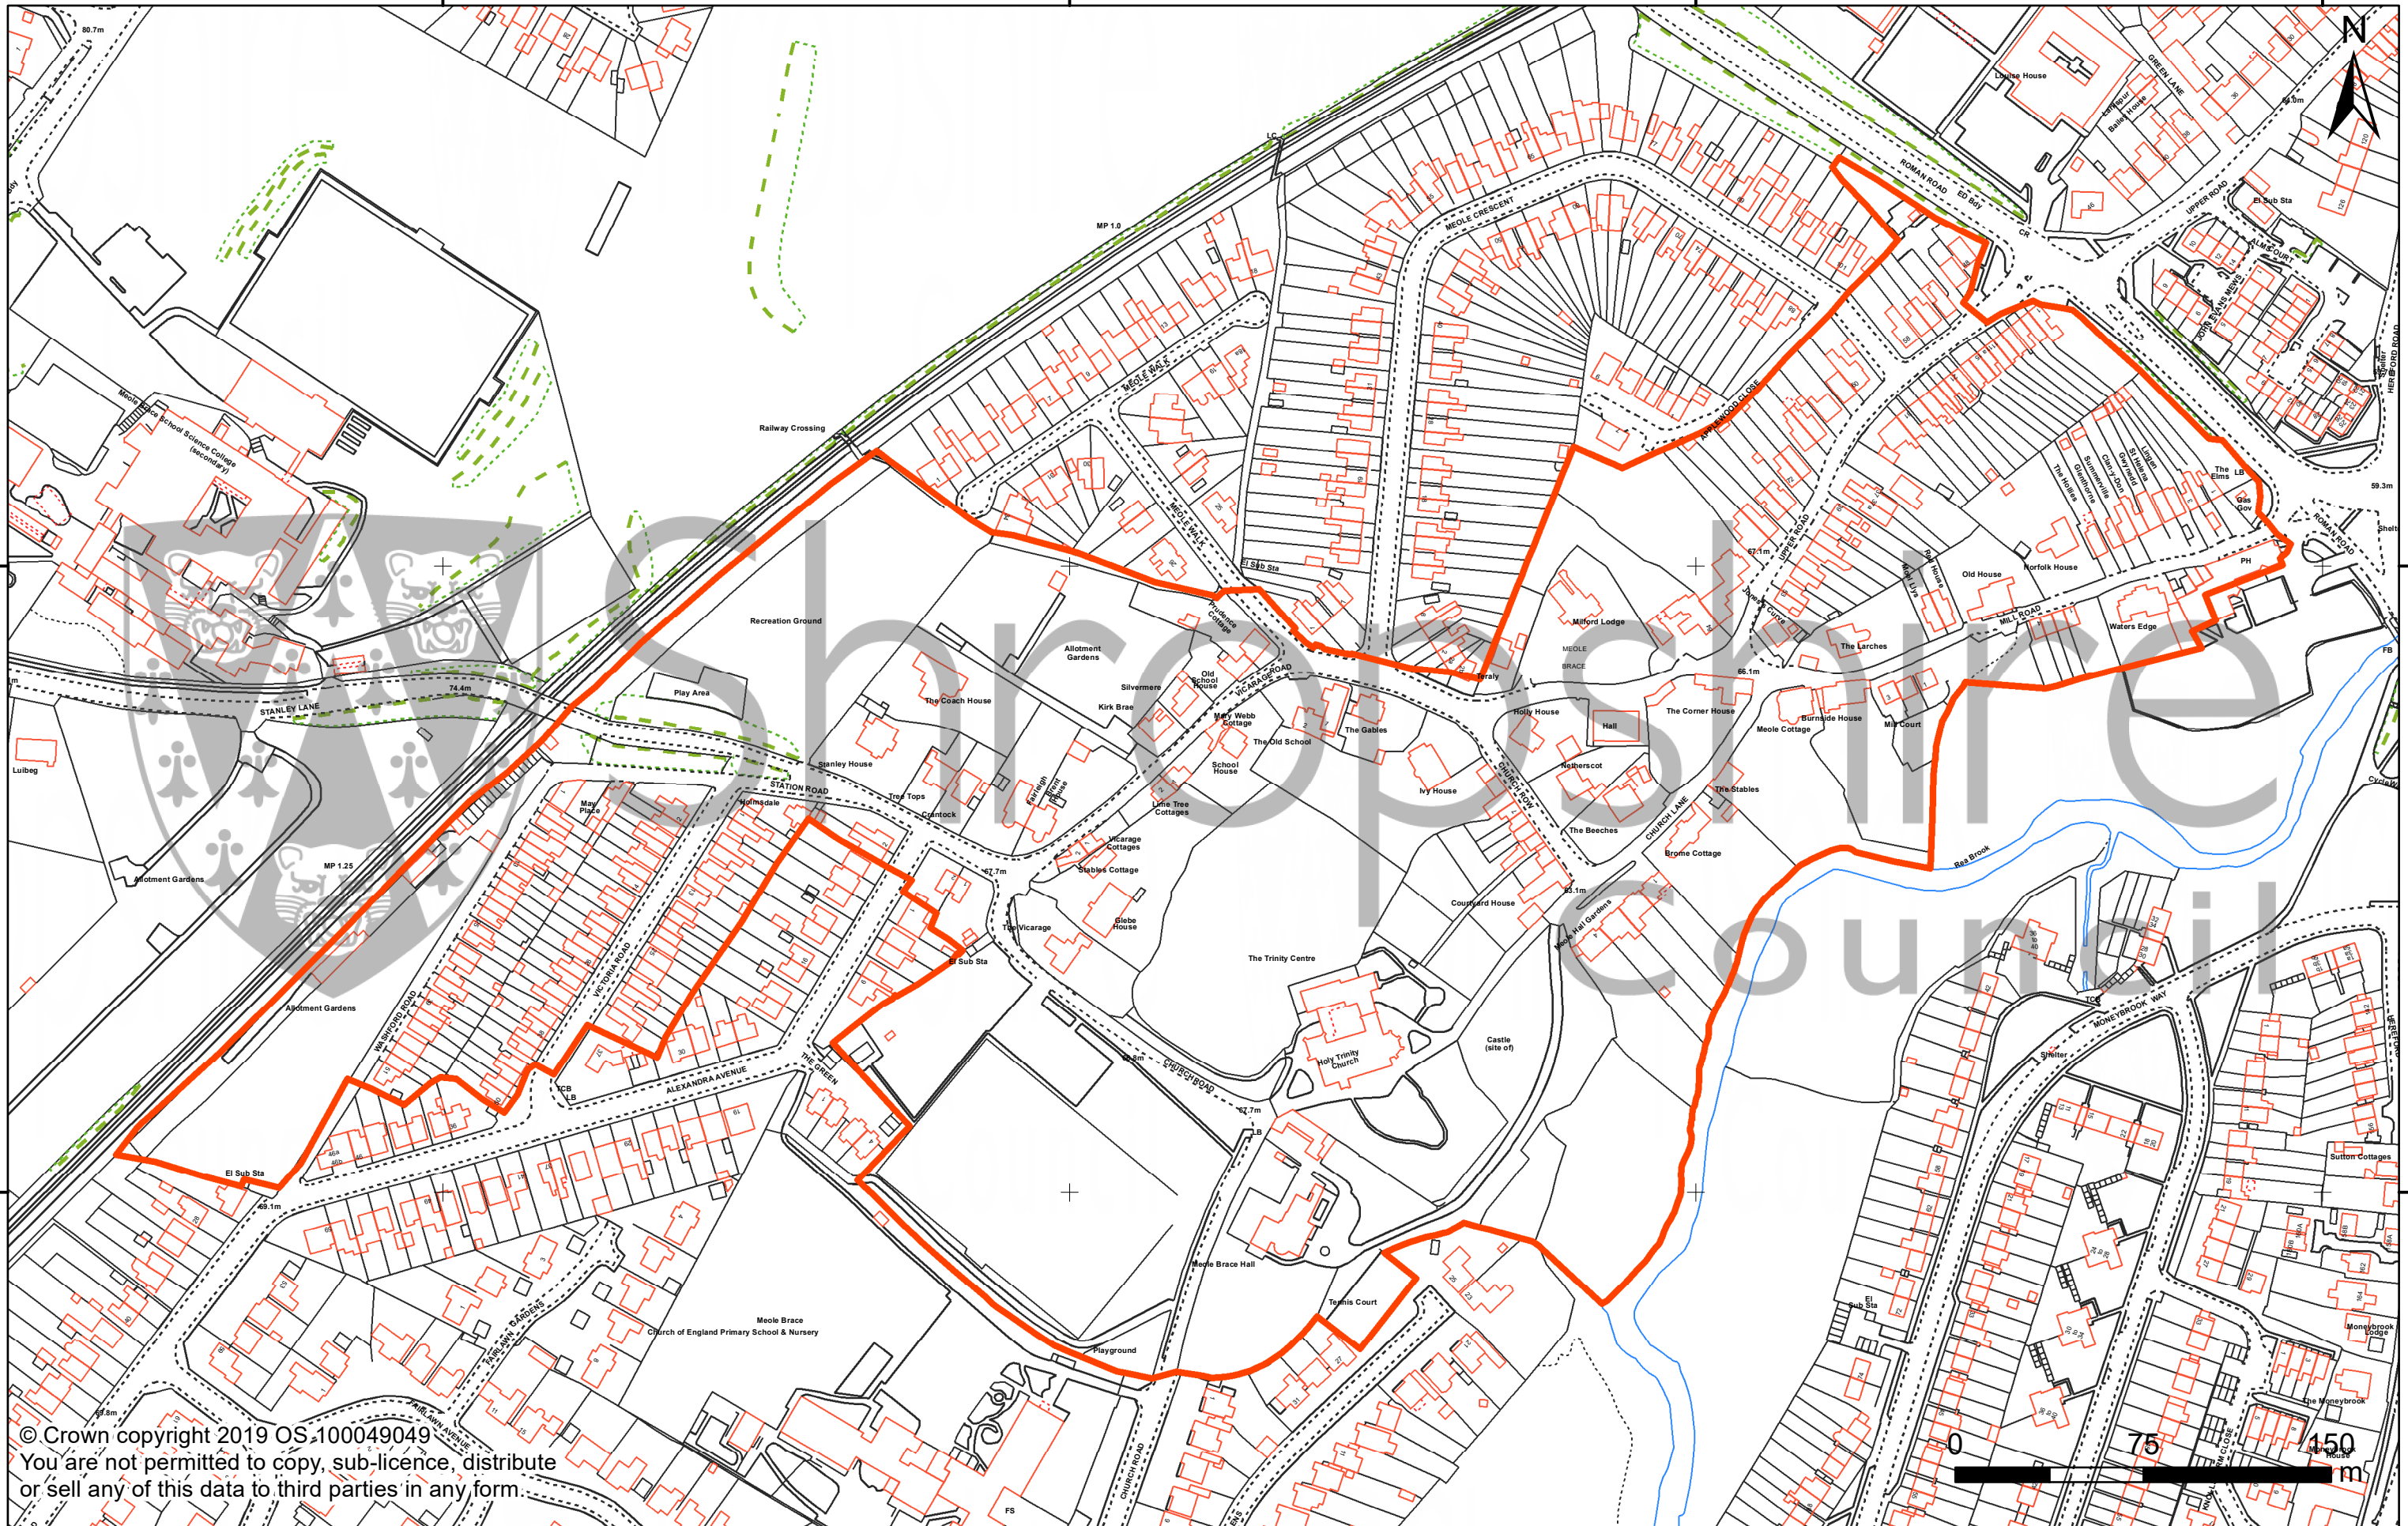

348250 000000

348500 000000

348750 000000

349000 000000

310750 000000

310750 000000

310500 000000

310500 000000

348250 000000

348500 000000

348750 000000

349000 000000

© Crown copyright 2019 OS.100049049
 You are not permitted to copy, sub-licence, distribute
 or sell any of this data to third parties in any form.

MEOLE BRACE CONSERVATION AREA
 Designated: 04/08/1972
 Extended: 10/07/2006