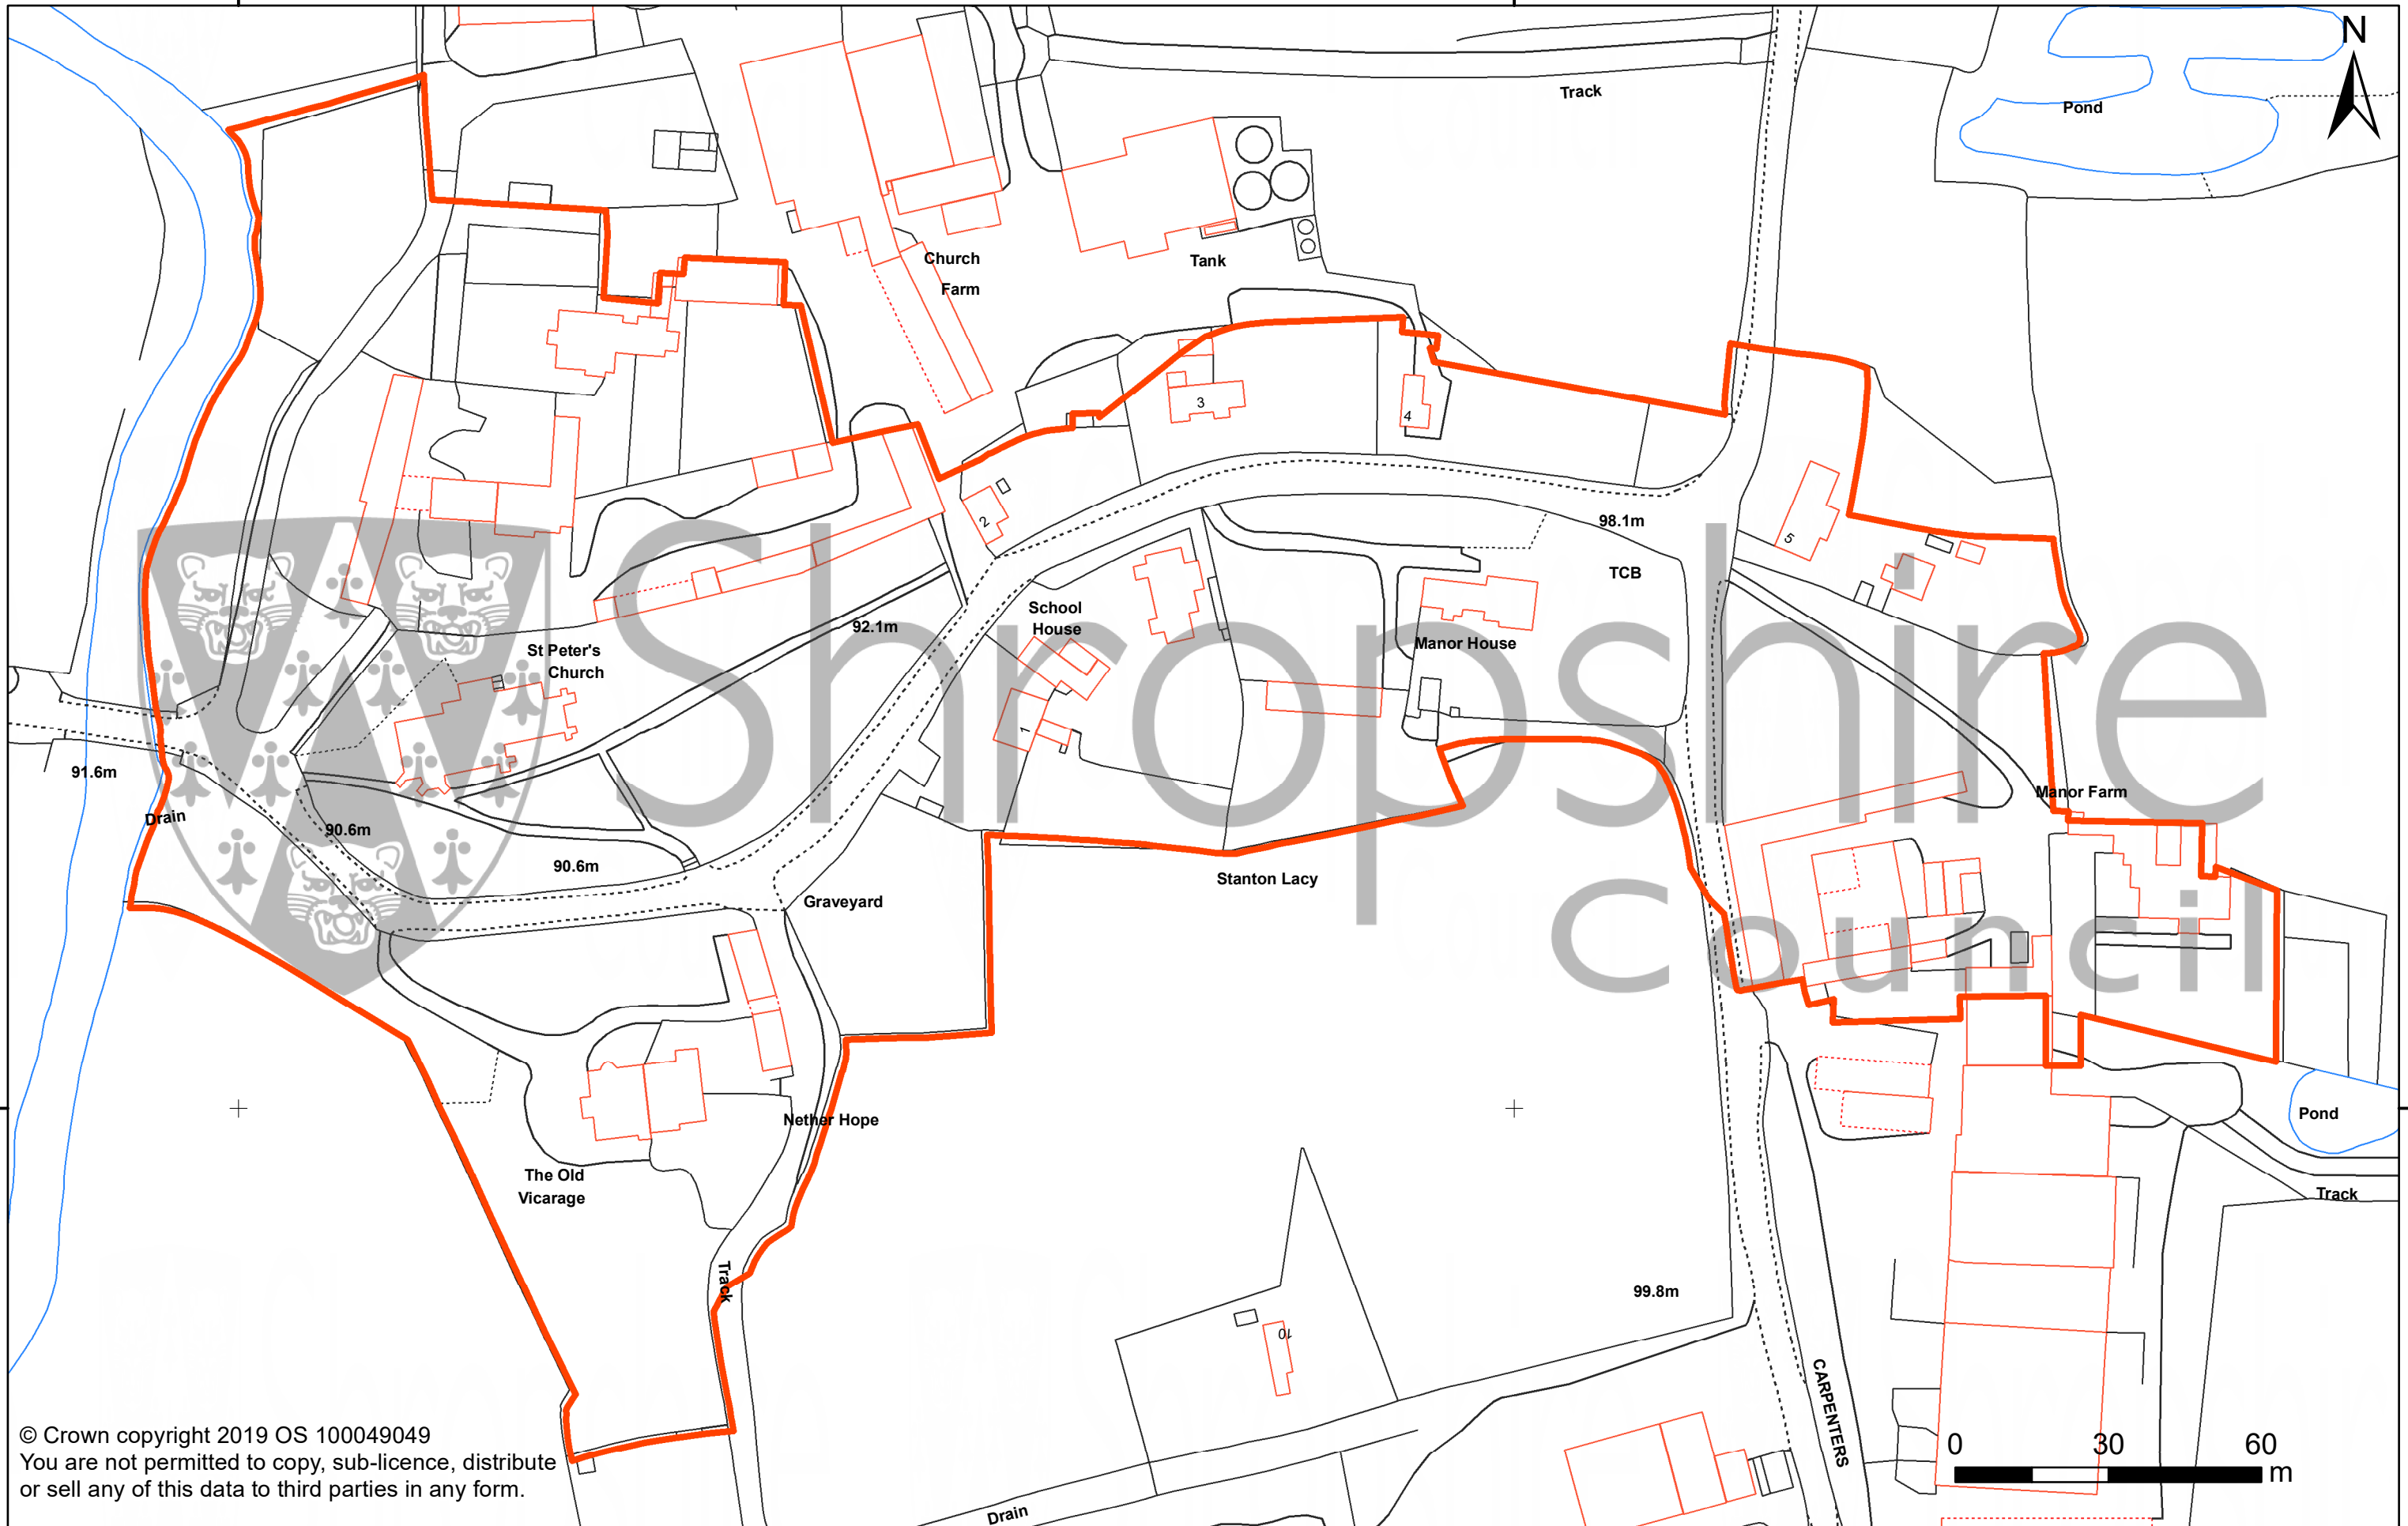

349500.000000

349750.000000

91.6m

90.6m

90.6m

92.1m

98.1m

99.8m

© Crown copyright 2019 OS 100049049
 You are not permitted to copy, sub-licence, distribute
 or sell any of this data to third parties in any form.

349500.000000

349750.000000

278750.000000

STANTON LACY CONSERVATION AREA
 Designated: 16/12/1993