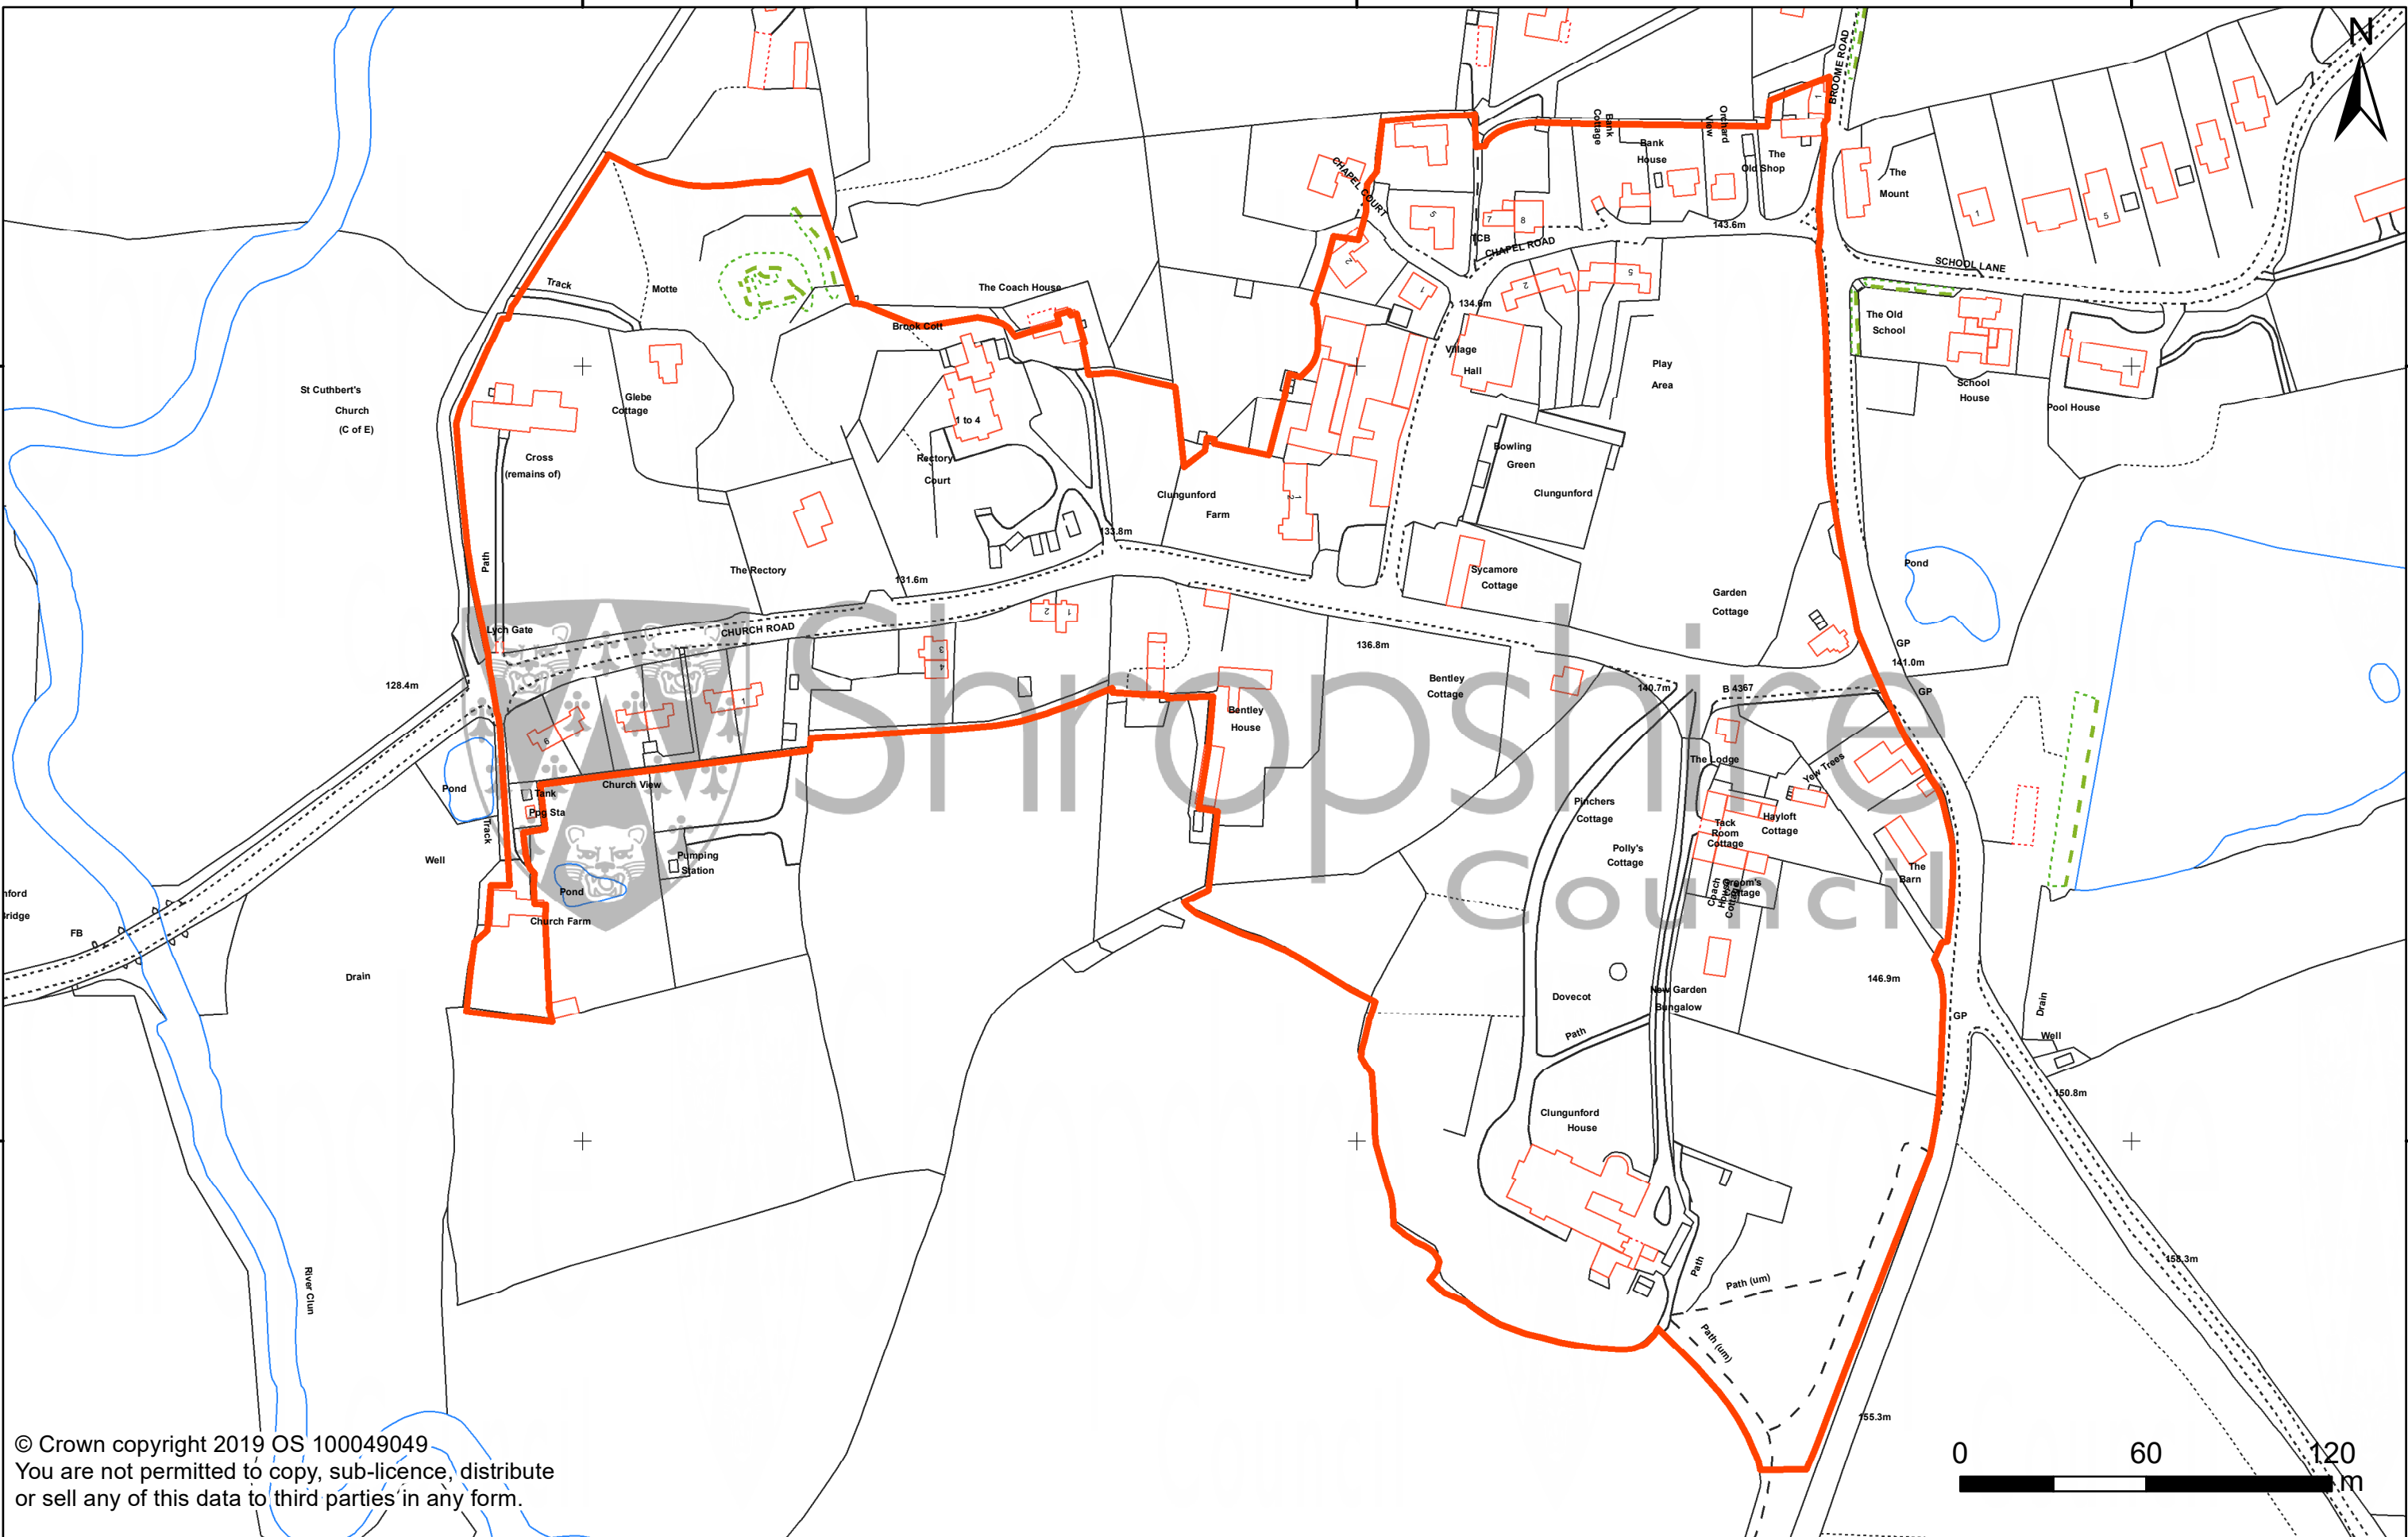

339500 000000

339750 000000

340000 000000

278750 000000

278750 000000

278500 000000

278500 000000

© Crown copyright 2019 OS 100049049
 You are not permitted to copy, sub-licence, distribute
 or sell any of this data to third parties in any form.

339500 000000

339750 000000

340000 000000

CLUNGUNFORD CONSERVATION AREA
 Designated: 10/02/1994

Historic Environment Team
 Development Services
 The Shirehall, Abbey Foregate
 Shrewsbury, Shropshire, SY2 6ND