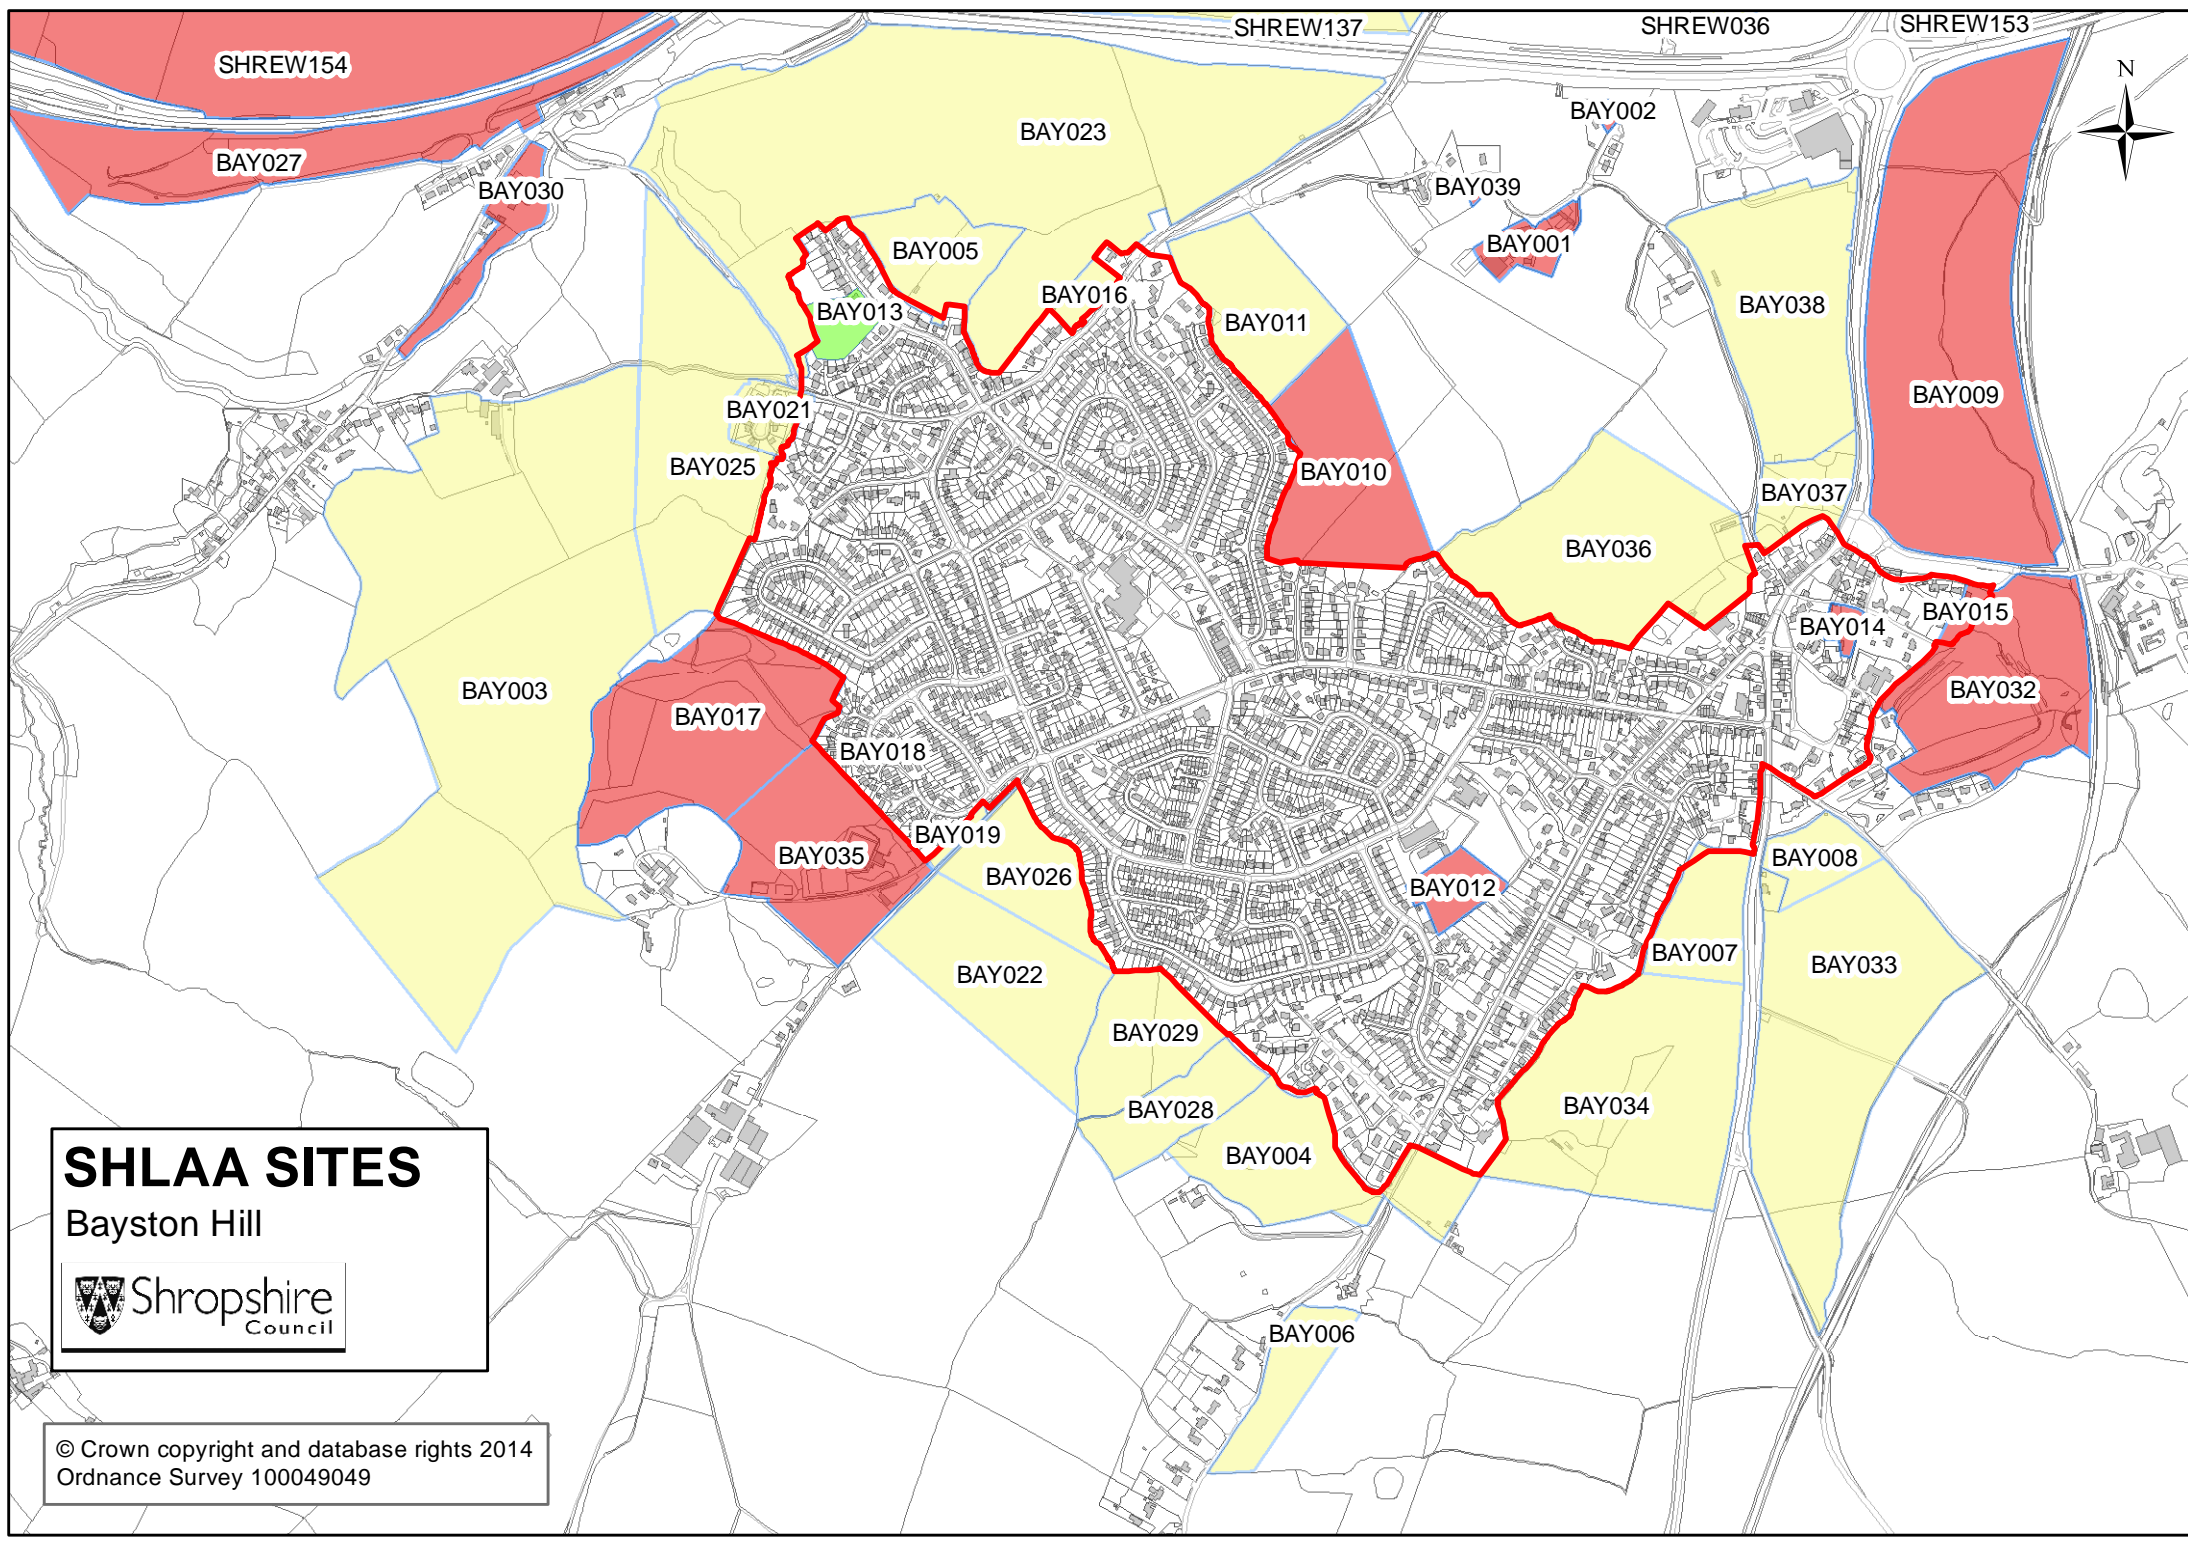

SHLAA SITES
Bayston Hill

© Crown copyright and database rights 2014
Ordnance Survey 100049049