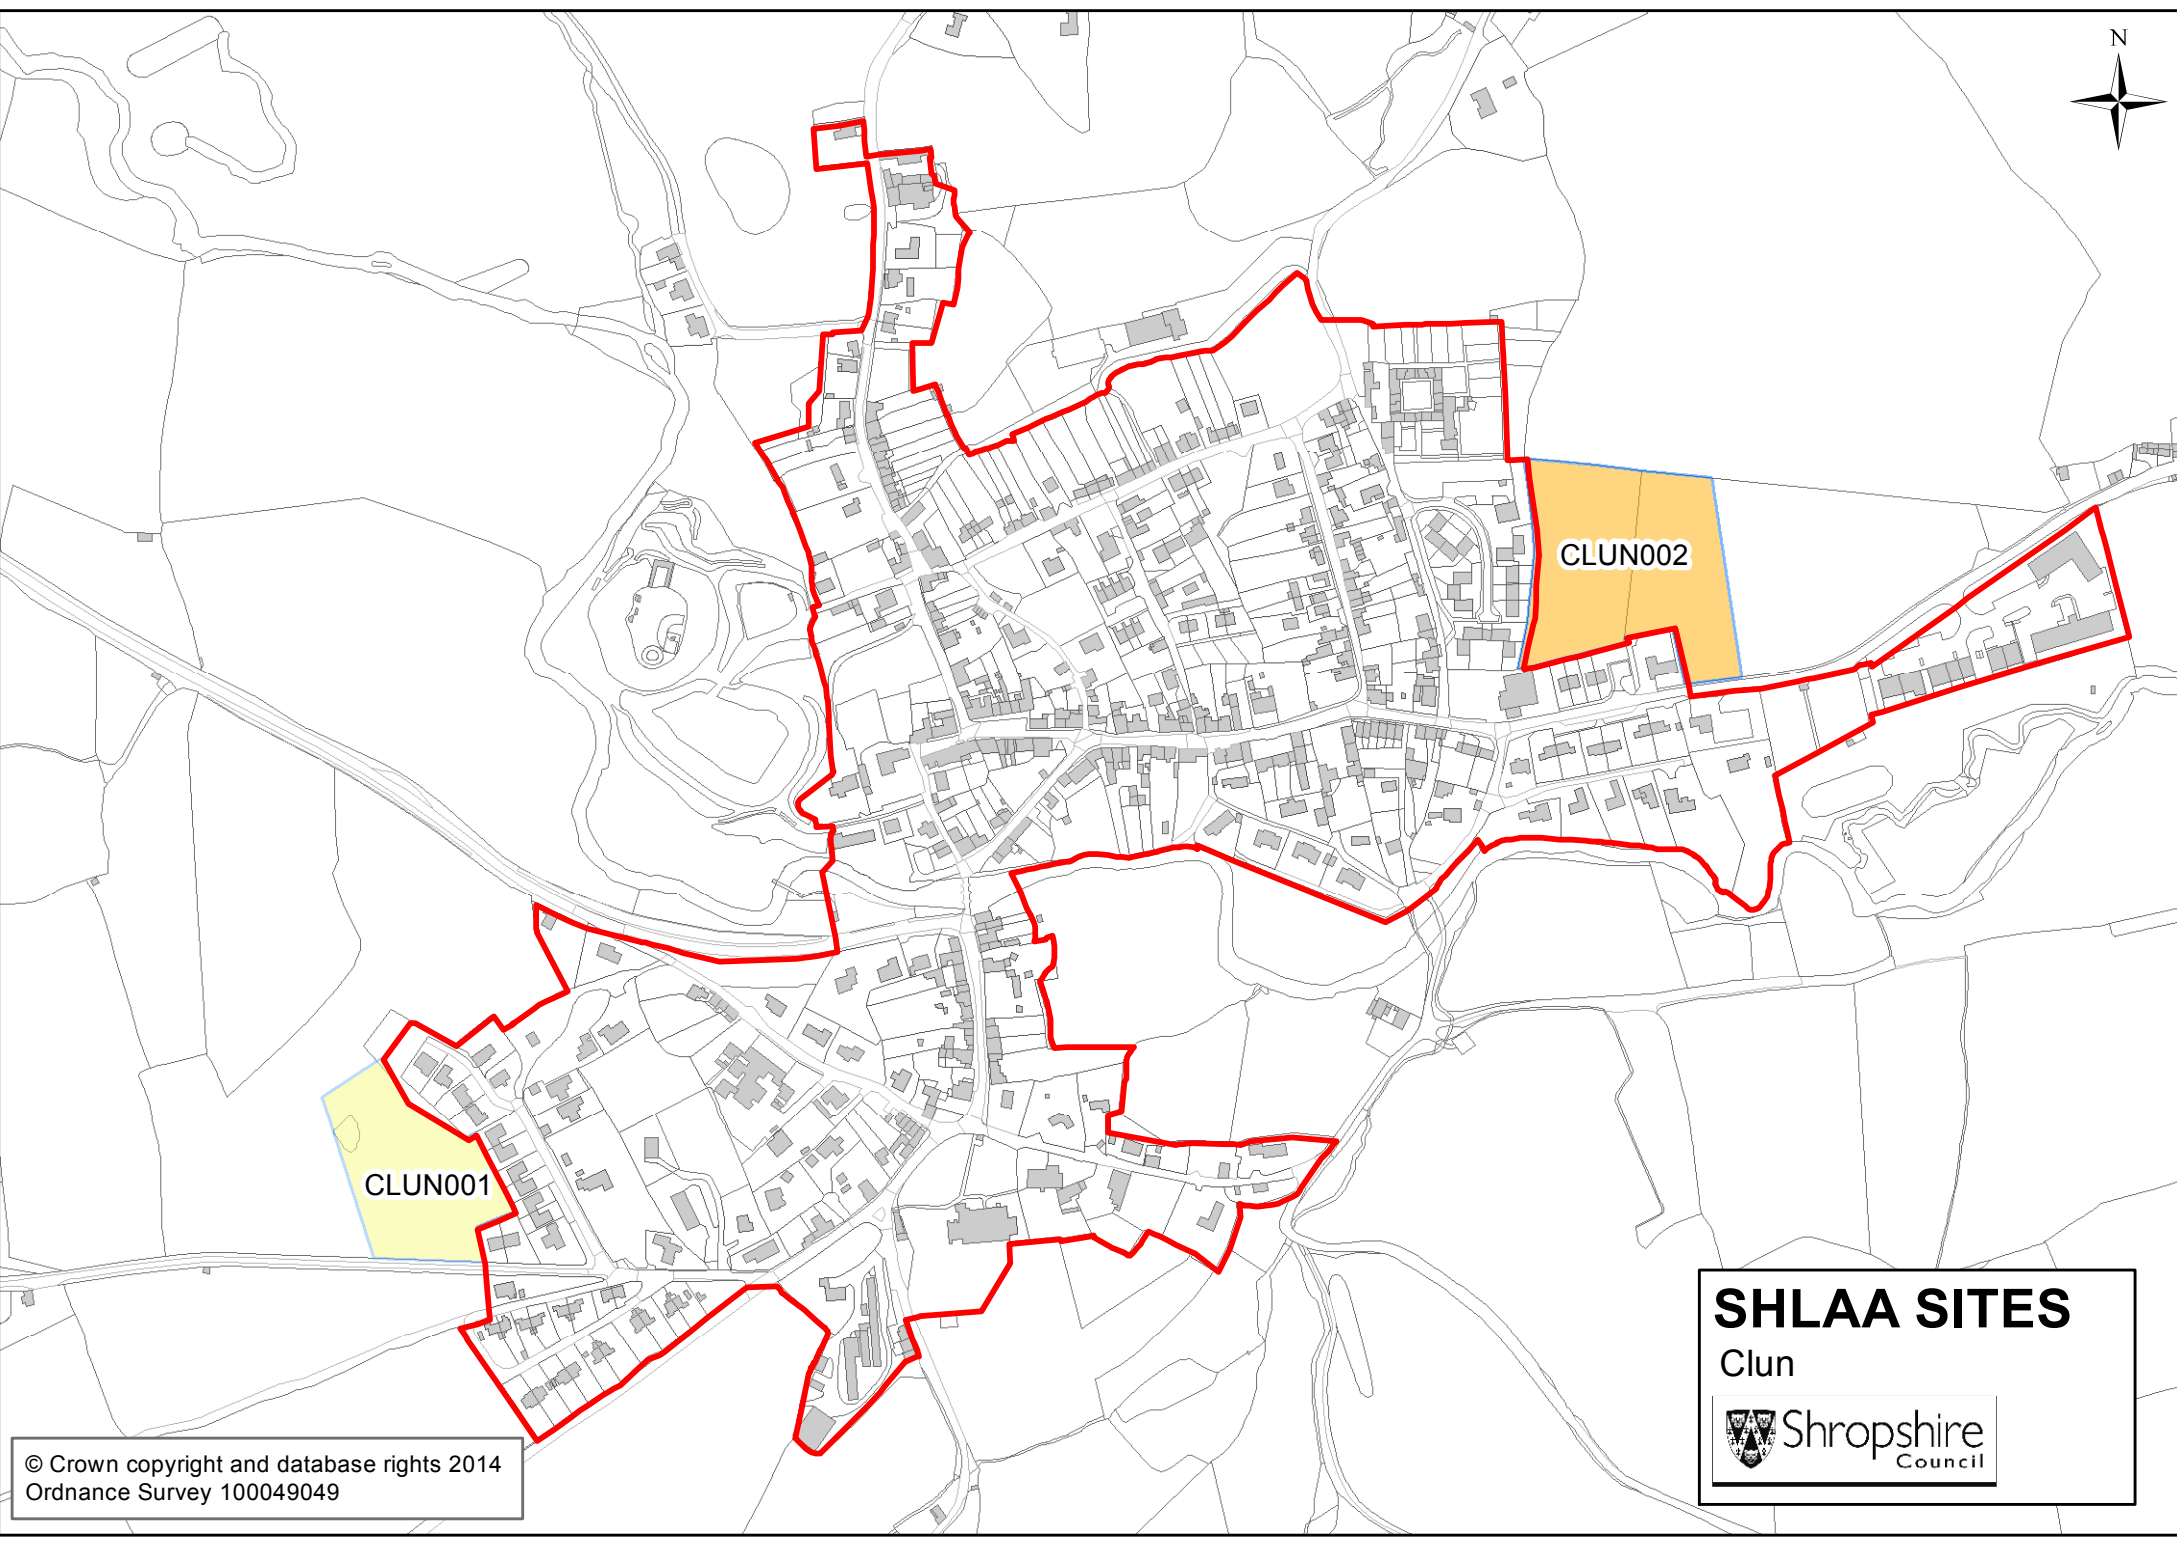

CLUN001

CLUN002

SHLAA SITES
Clun

© Crown copyright and database rights 2014
Ordnance Survey 100049049