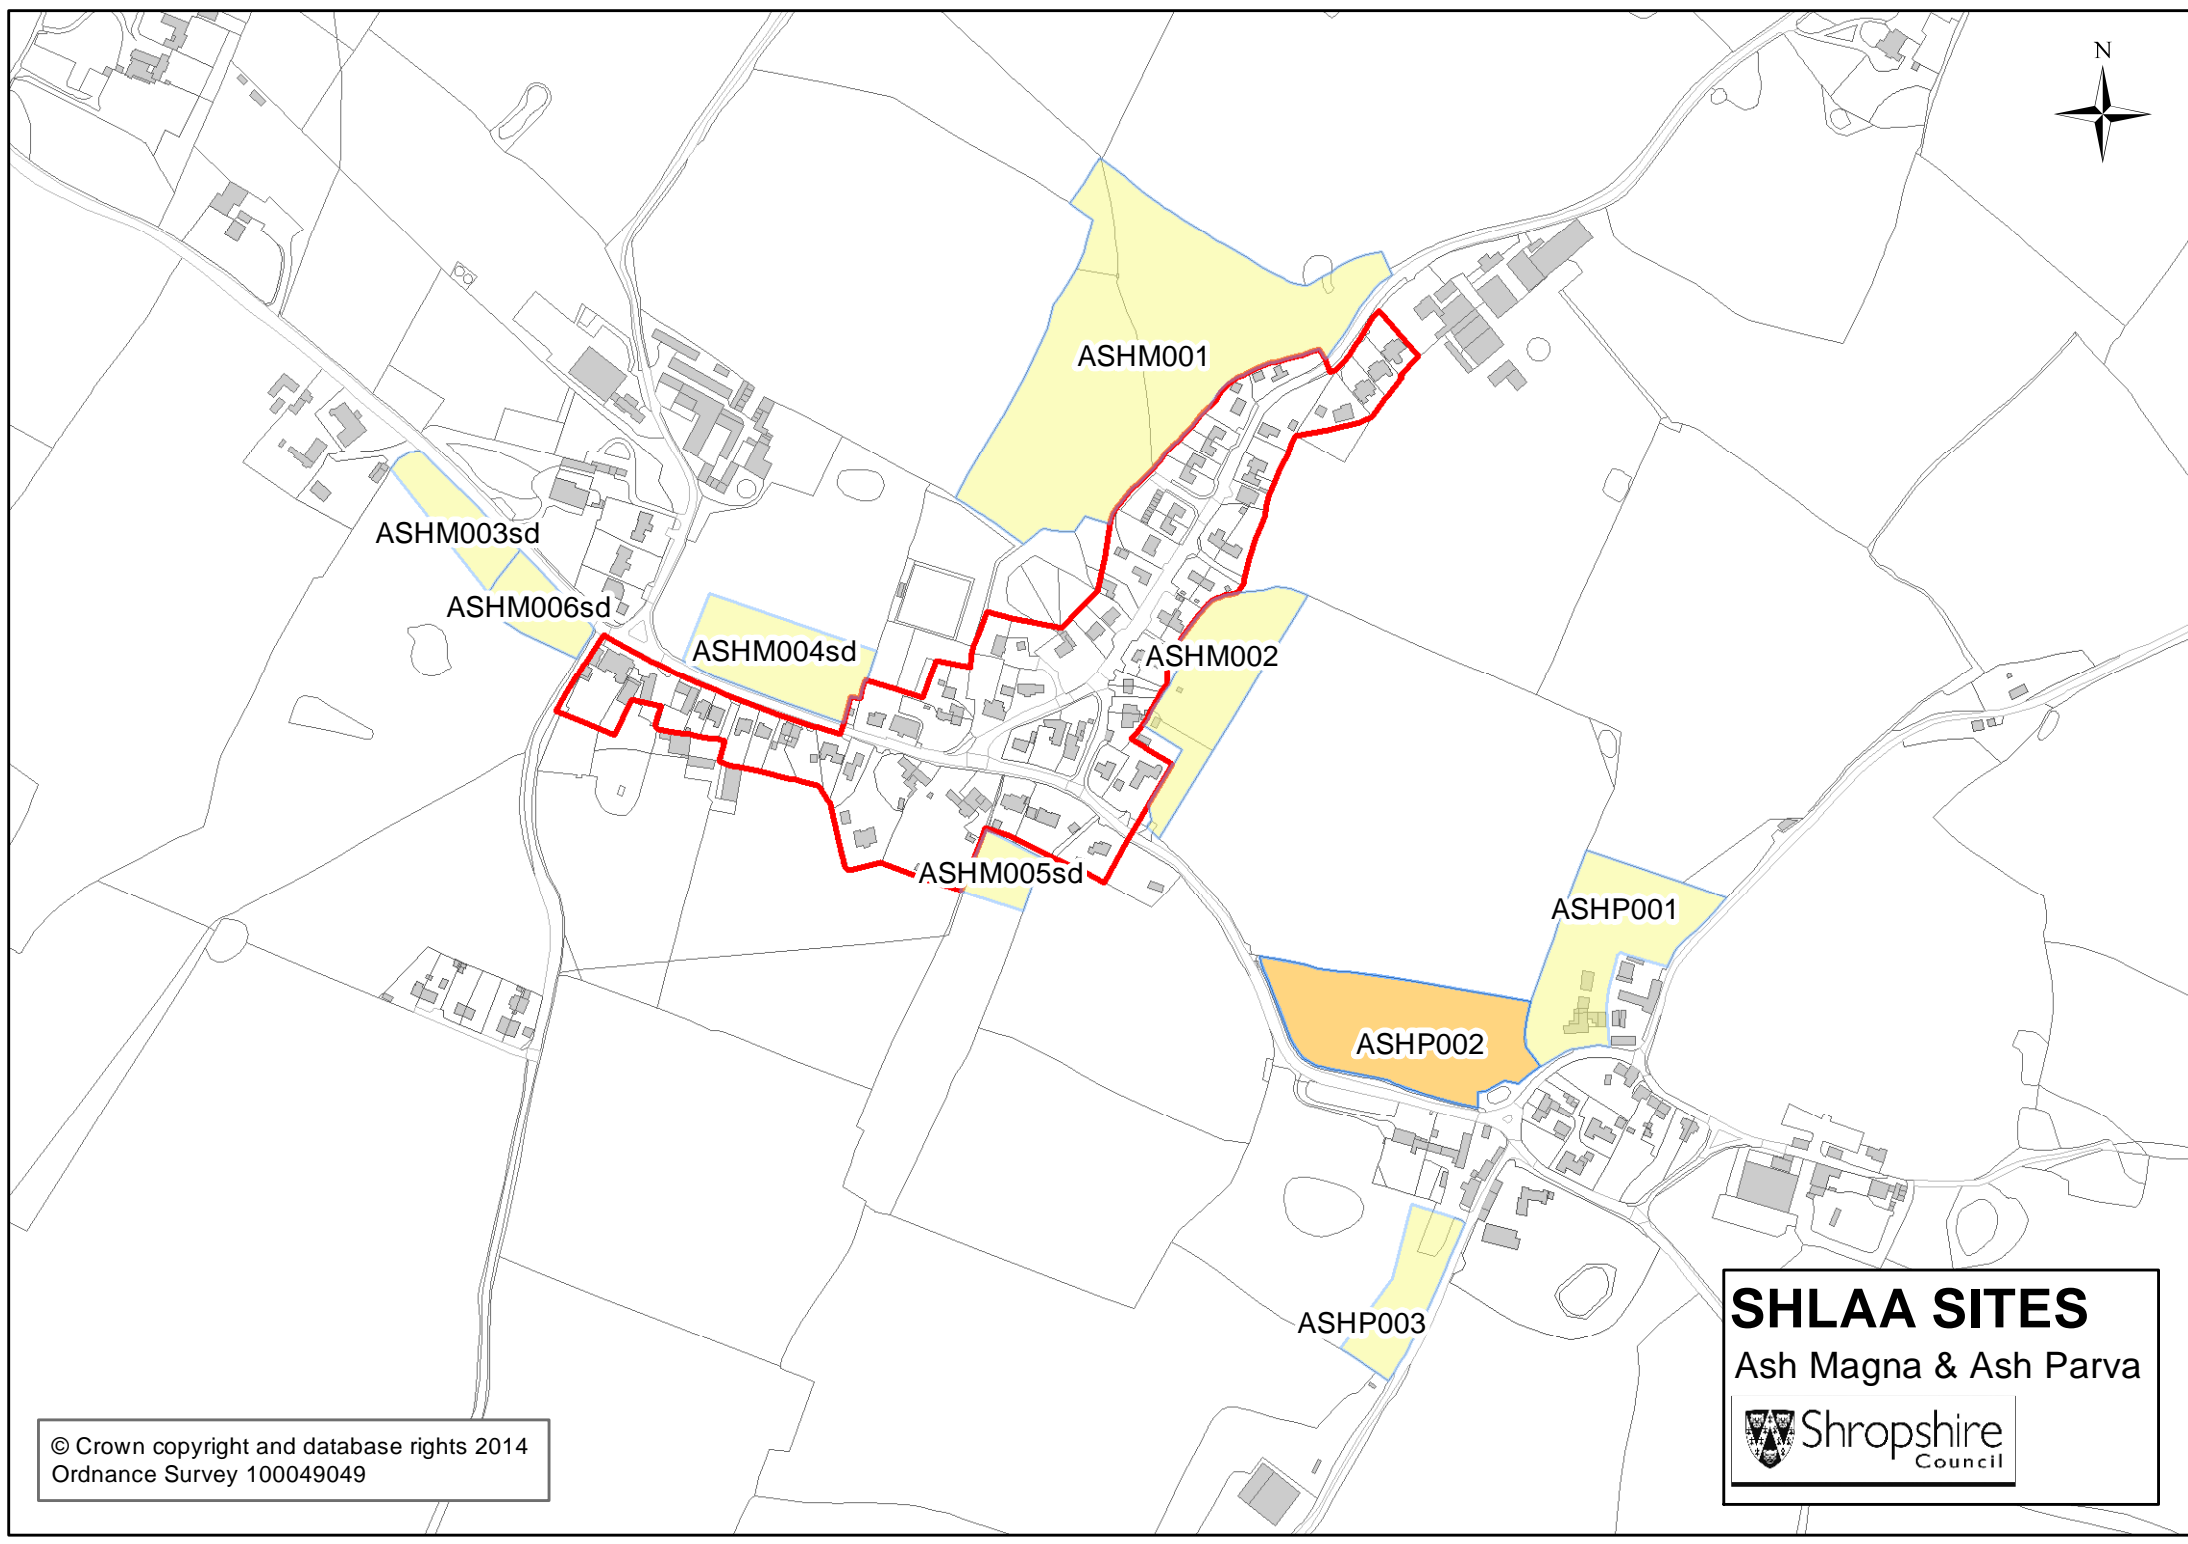

© Crown copyright and database rights 2014
Ordnance Survey 100049049

SHLAA SITES
Albrighton

Shropshire
Council

ALB012

ASHM001

ASHM003sd

ASHM006sd

ASHM004sd