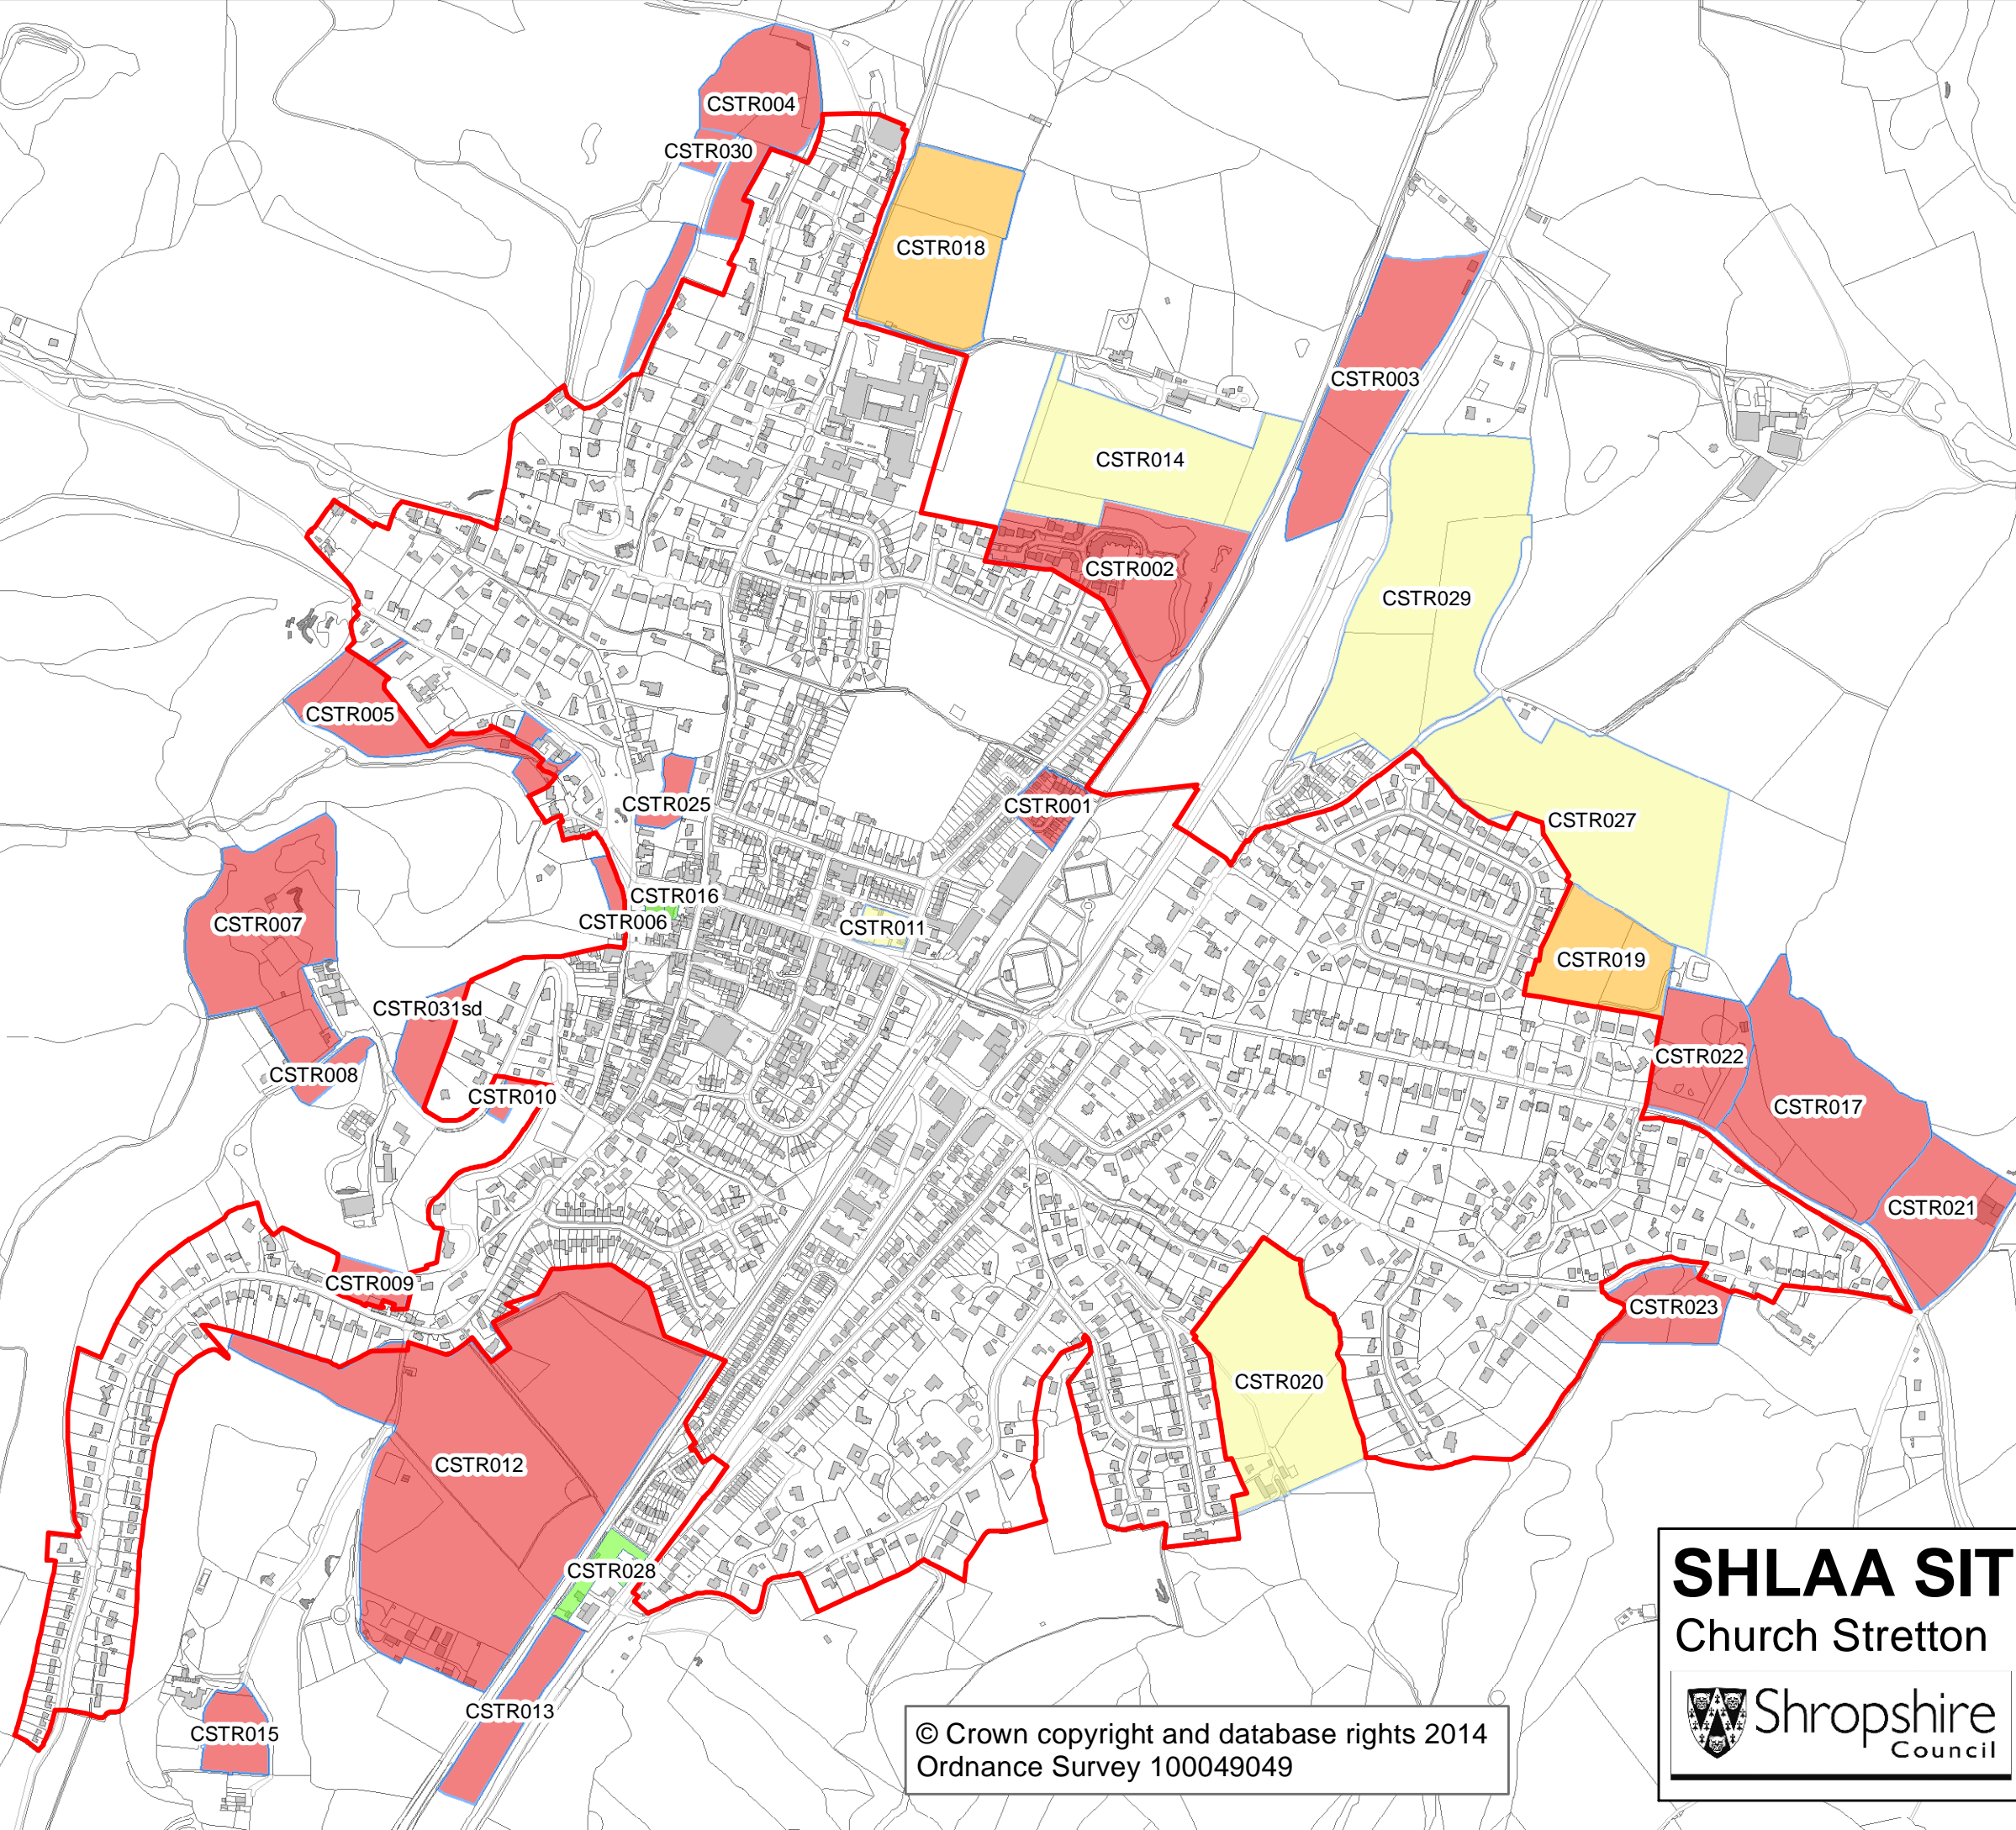

SHLAA SITES
Church Stretton

© Crown copyright and database rights 2014
Ordnance Survey 100049049