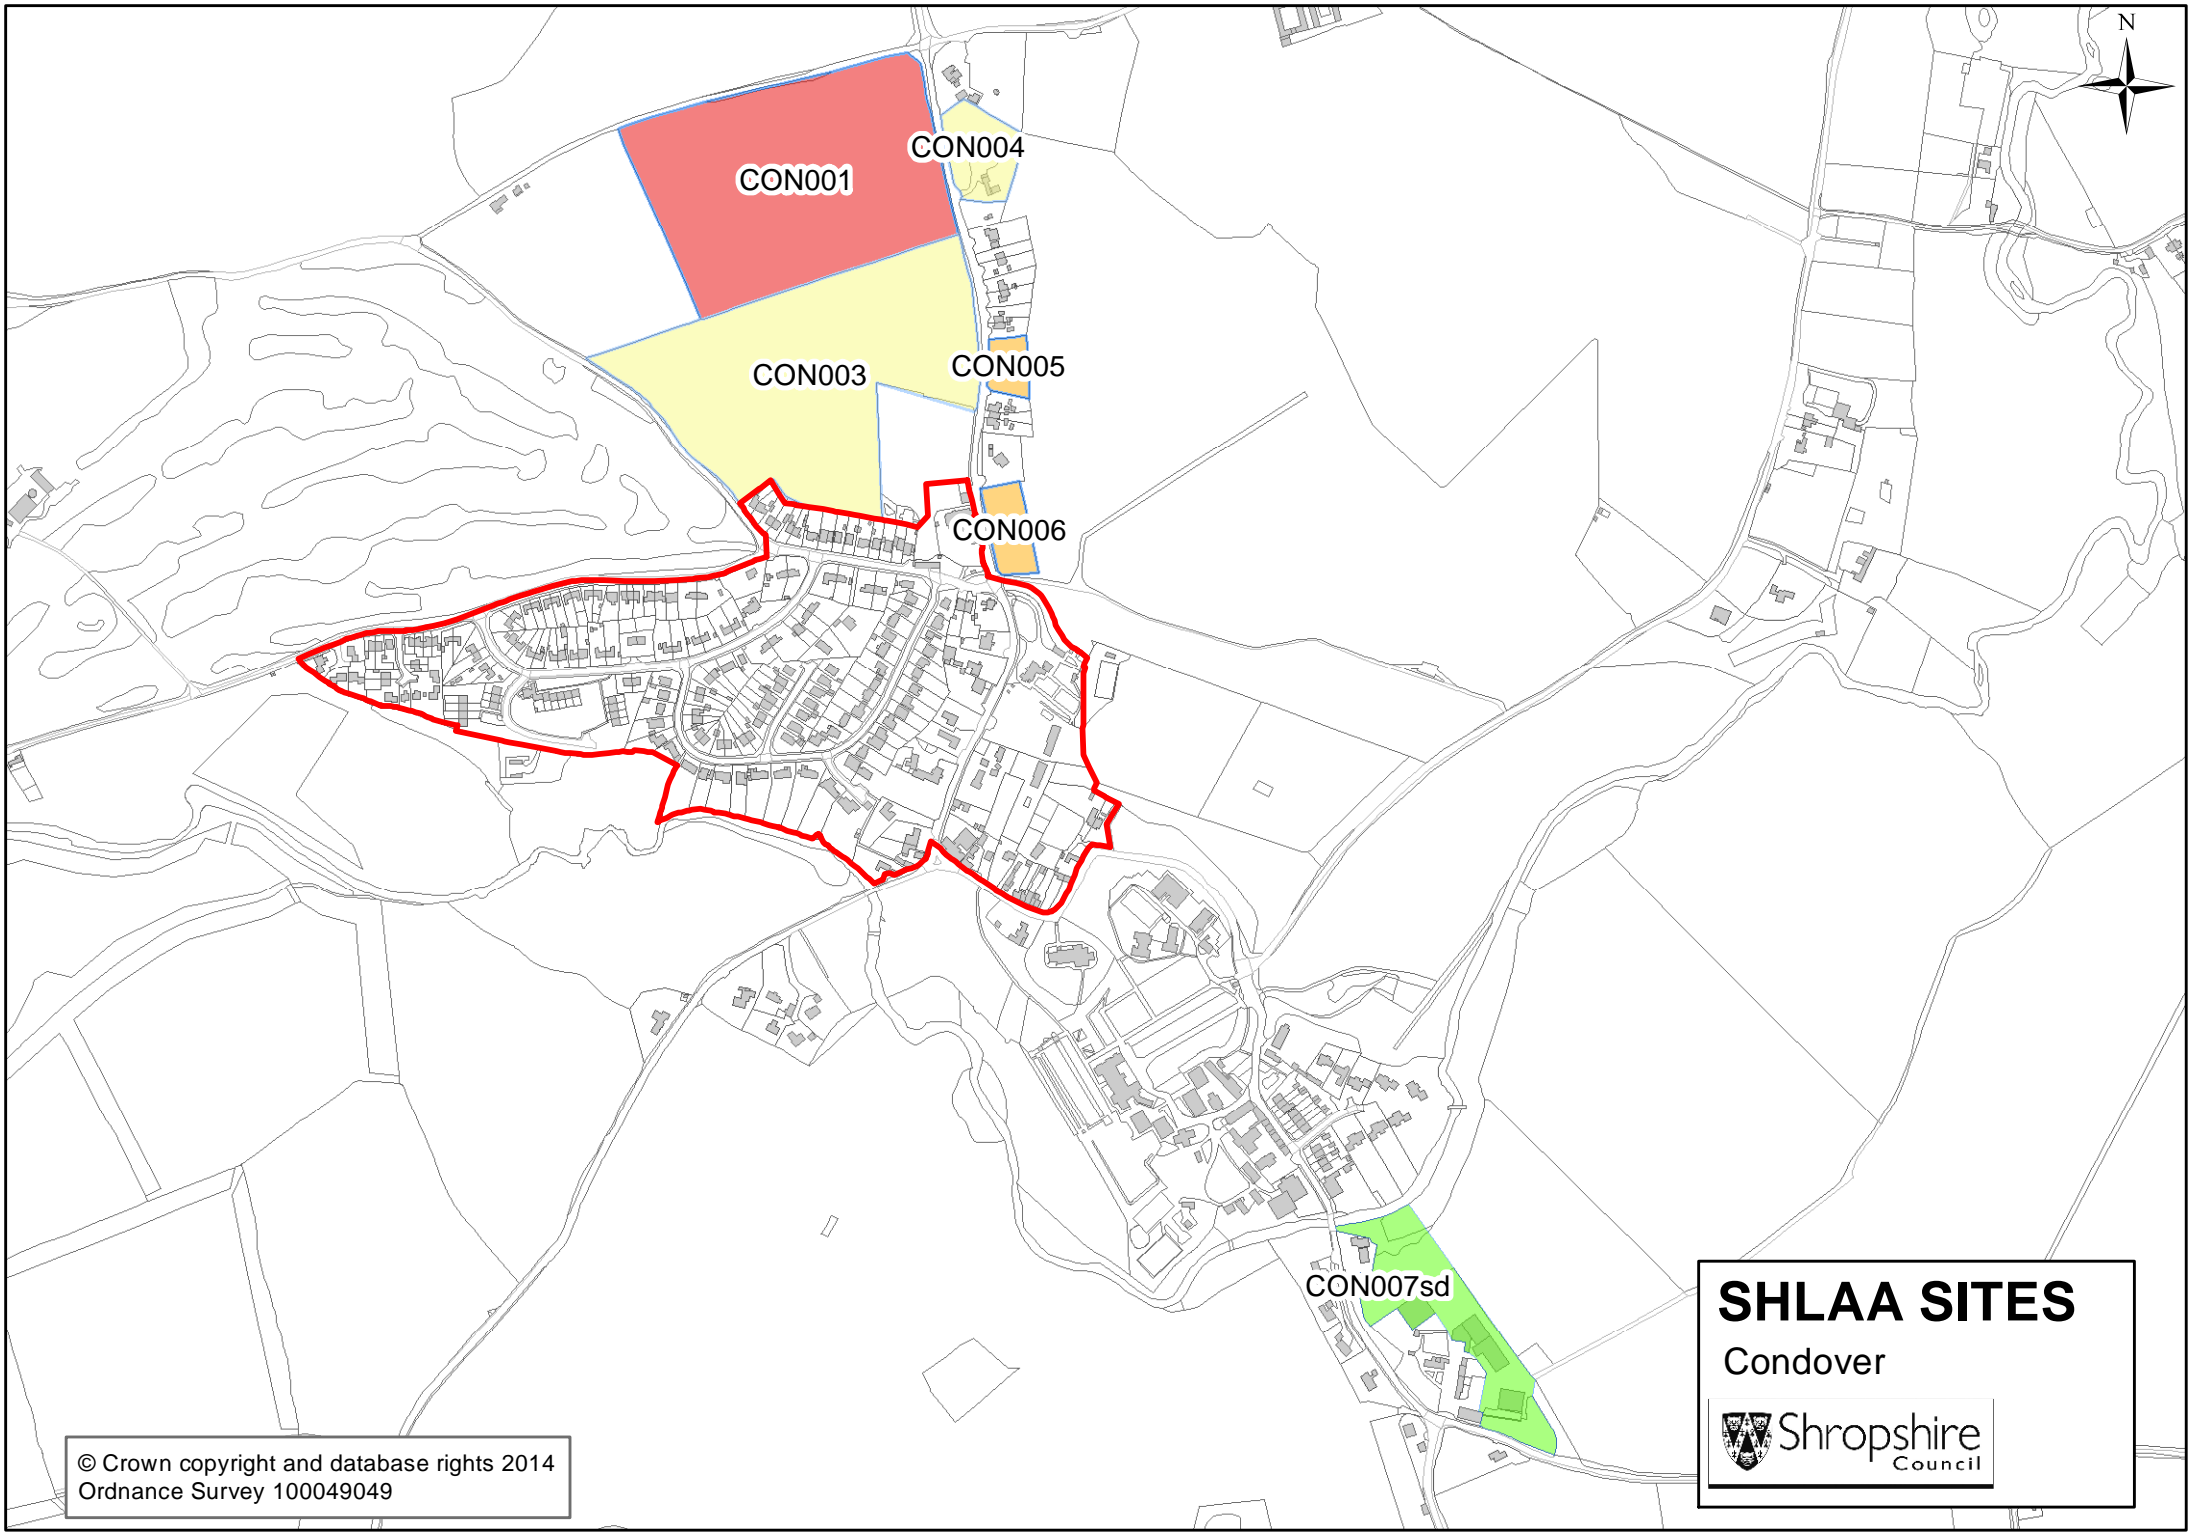

© Crown copyright and database rights 2014
Ordnance Survey 100049049

SHLAA SITES

Condover