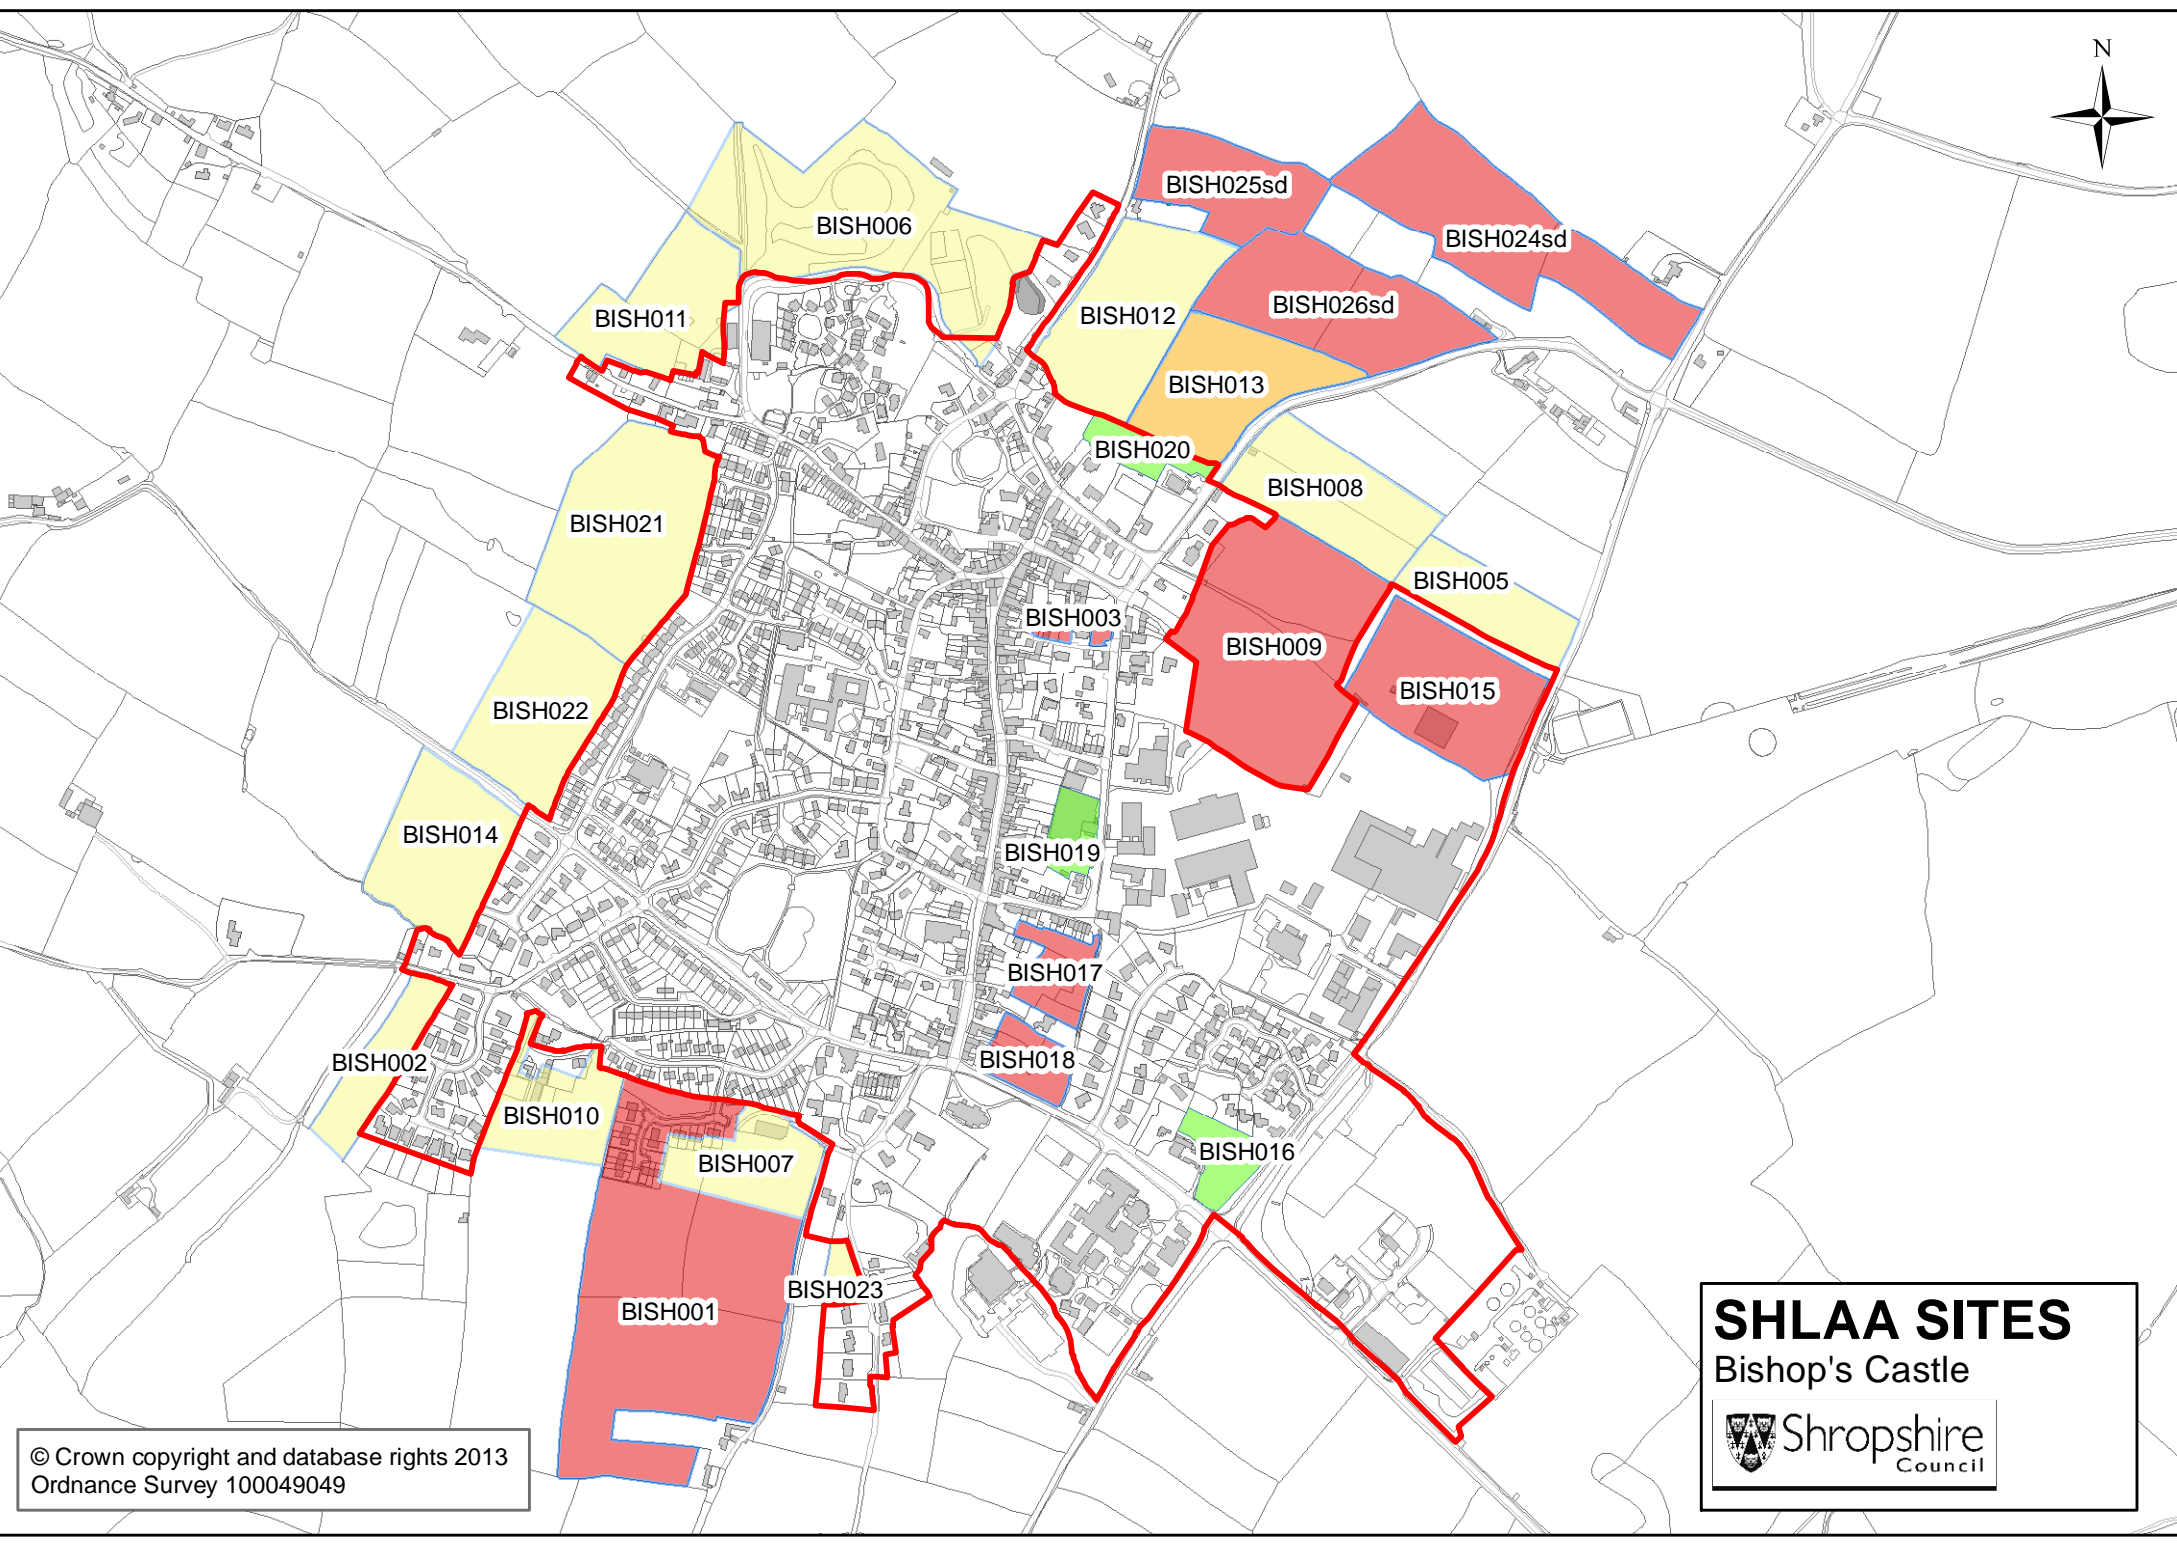

SHLAA SITES
Baschurch

Shropshire
Council

SHLAA SITES
Bayston Hill

© Crown copyright and database rights 2014
Ordnance Survey 100049049

© Crown copyright and database rights 2013
Ordnance Survey 100049049

SHLAA SITES
Bishop's Castle