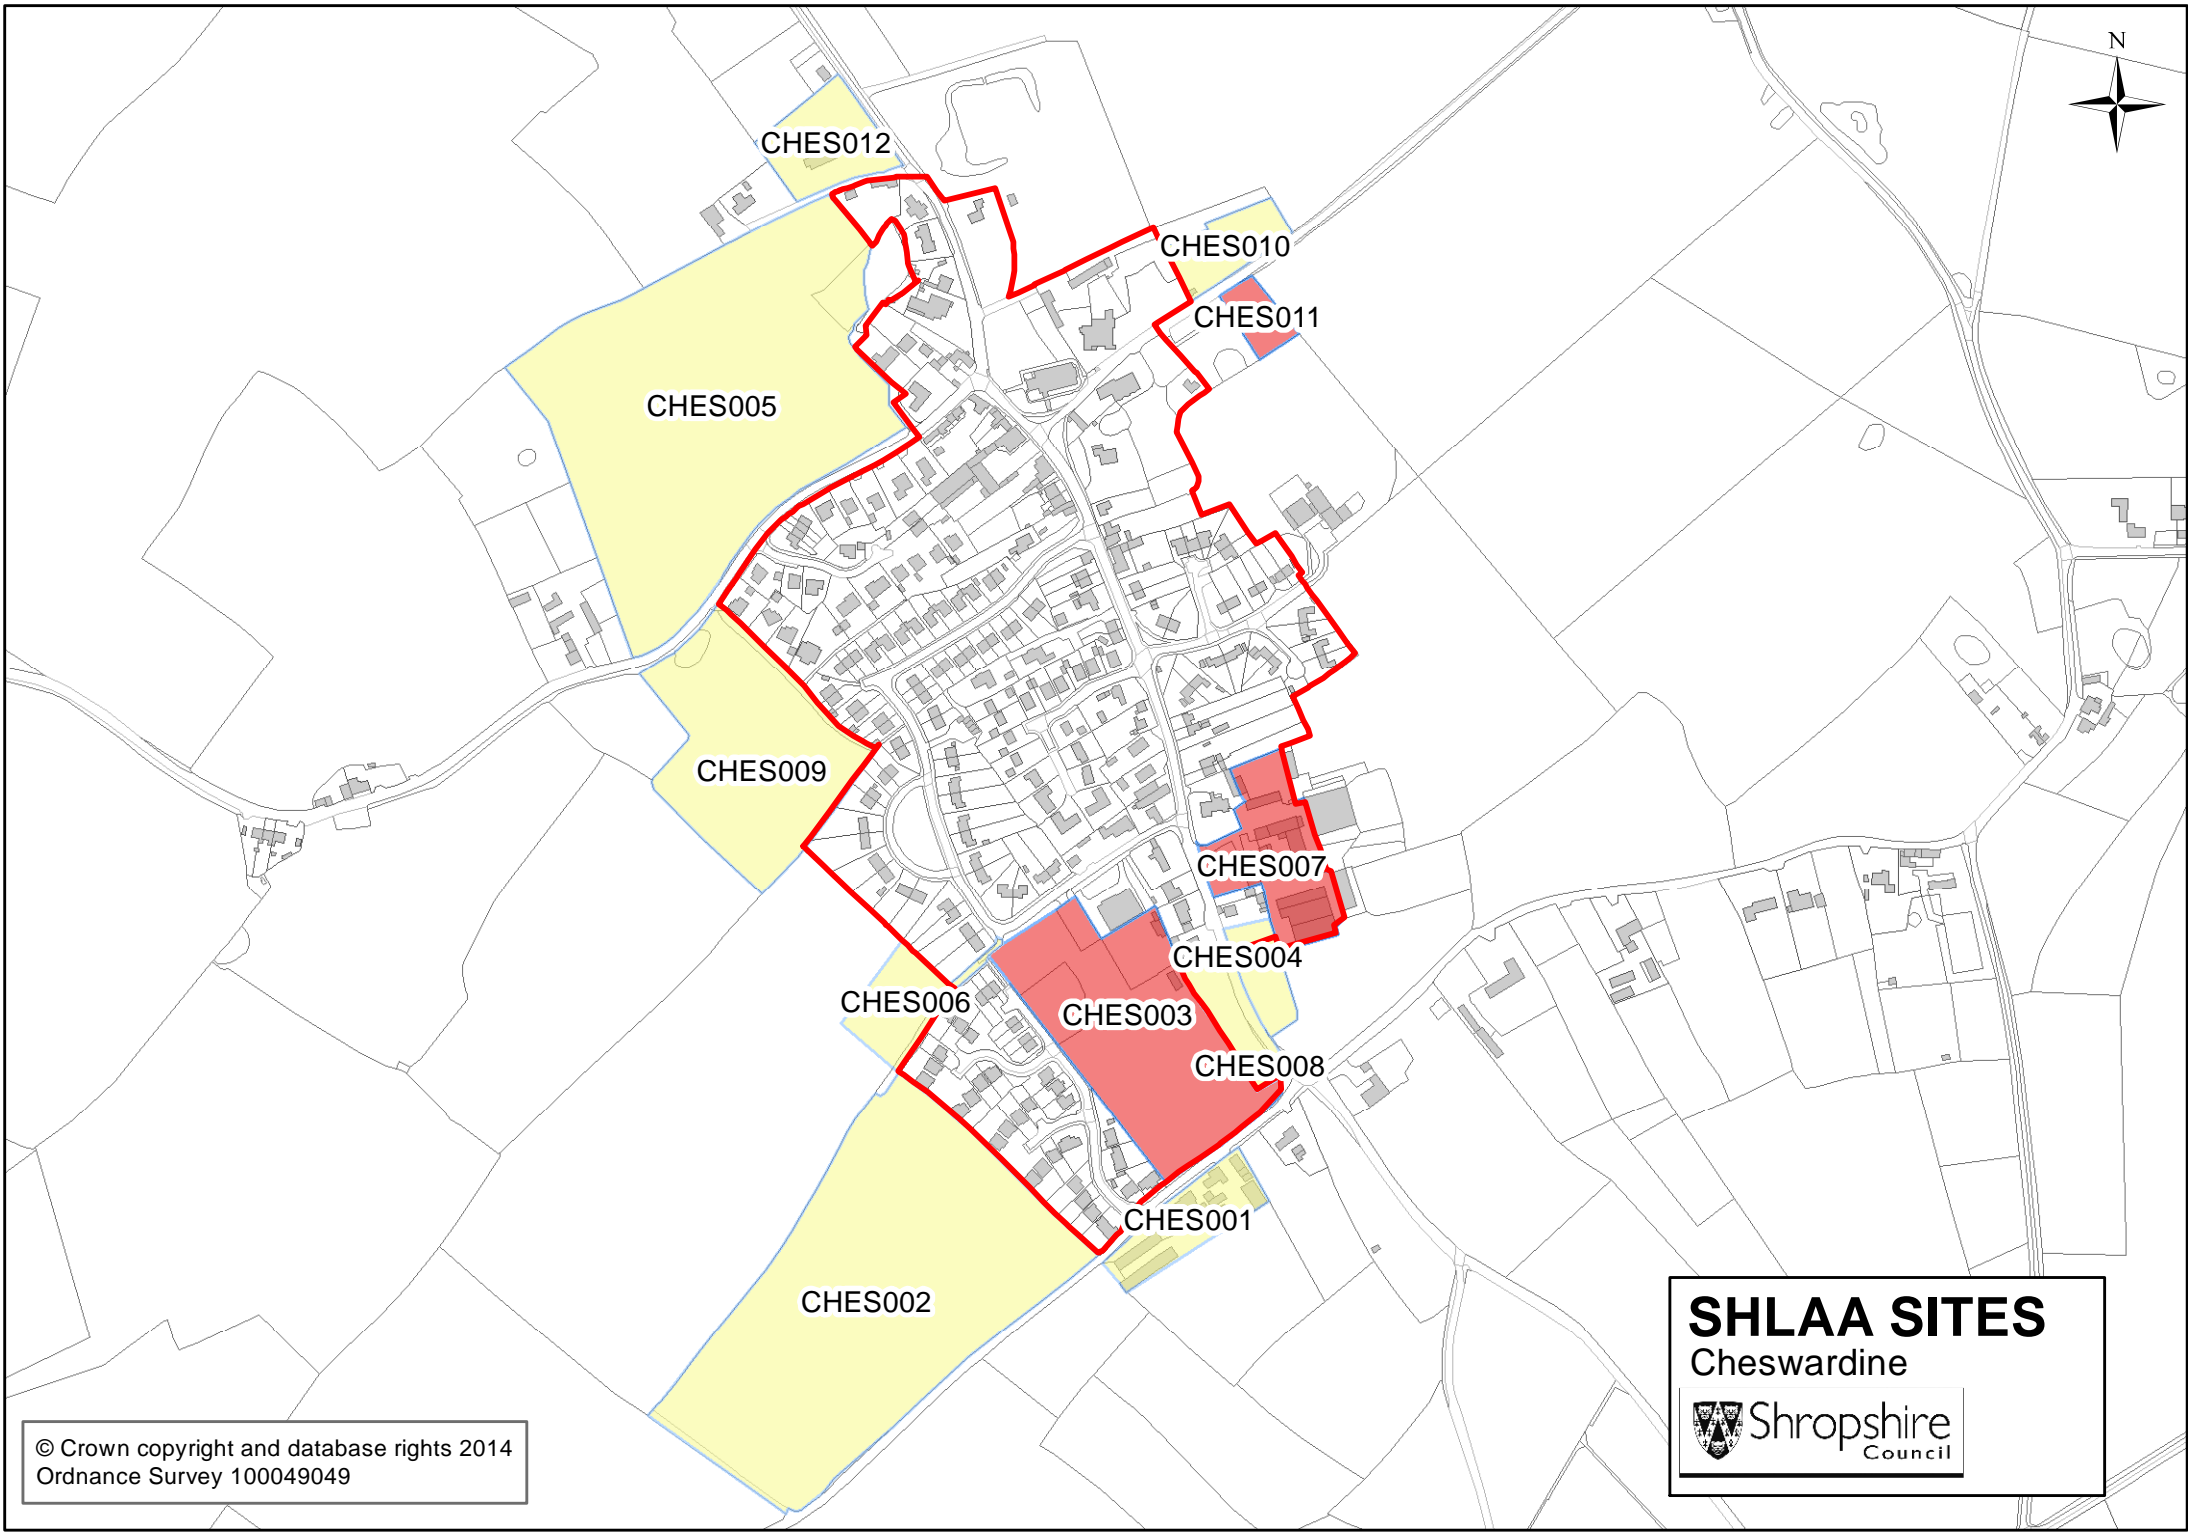

CHIR002

CHIR001

© Crown copyright and database rights 2014
Ordnance Survey 100049049

SHLAA SITES
Chirbury

Shropshire
Council

© Crown copyright and database rights 2014
Ordnance Survey 100049049

SHLAA SITES
Cheswardine