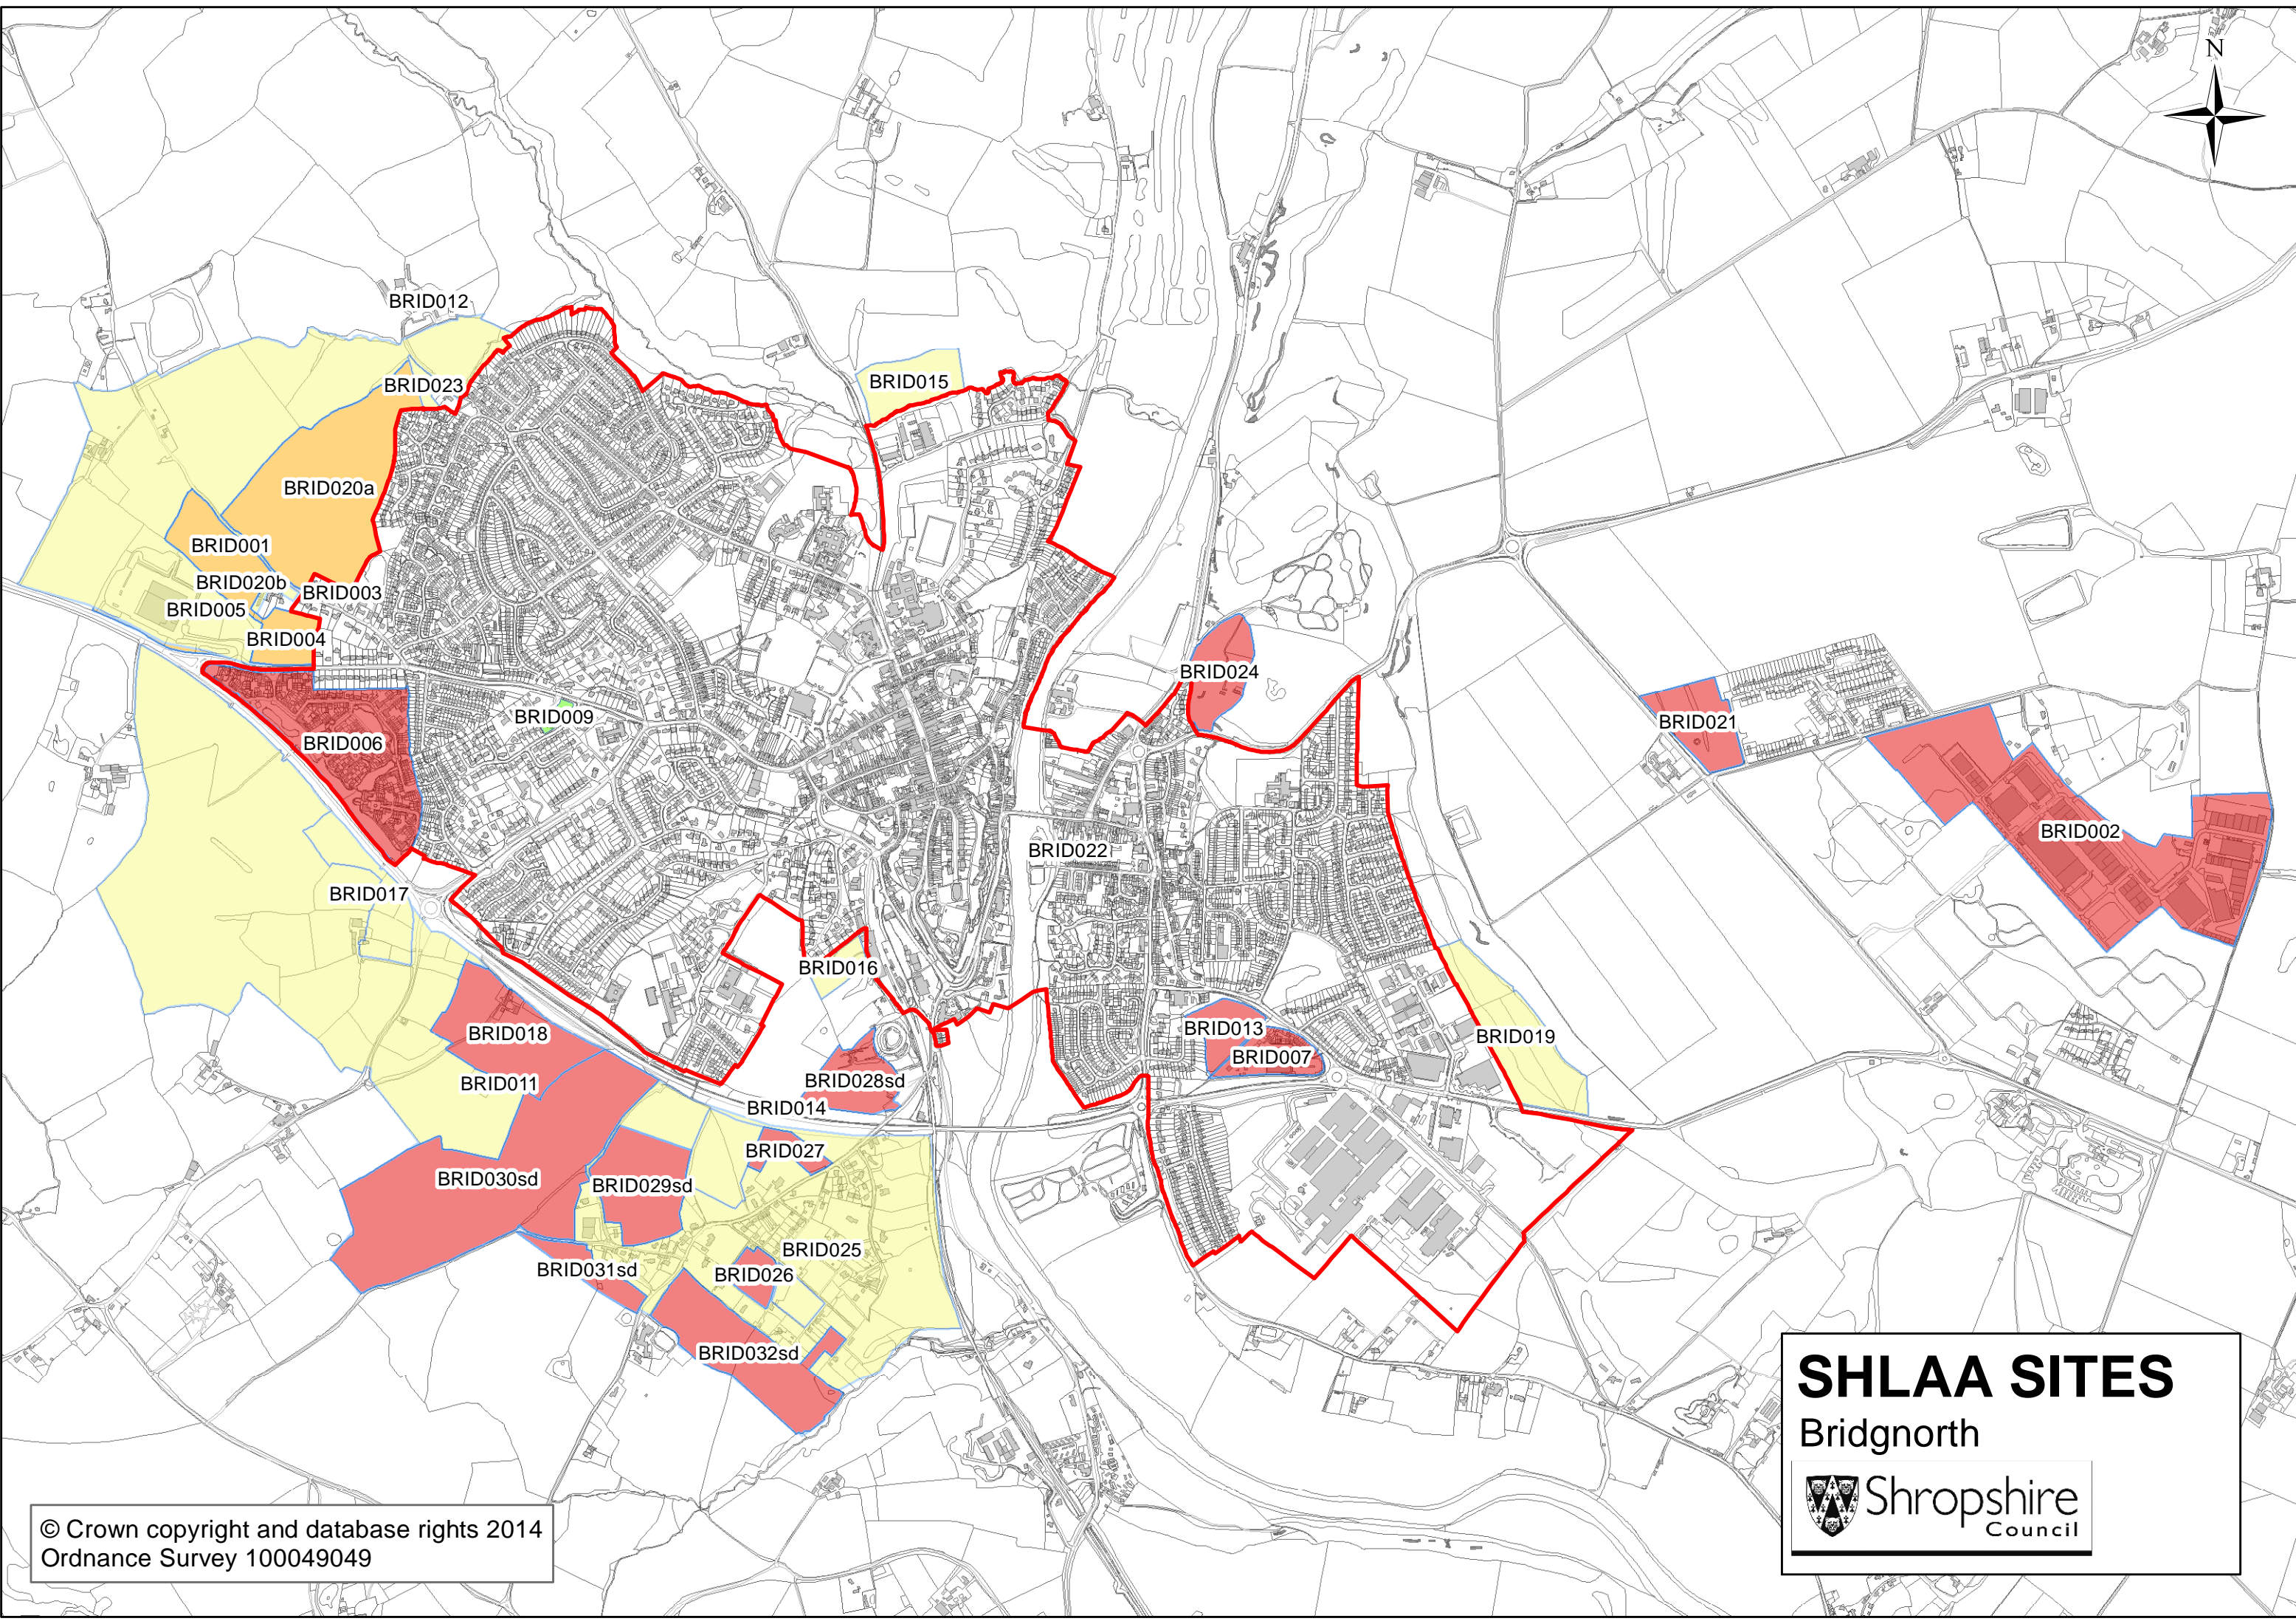

SHLAA SITES
Bomereheath

Shropshire
Council

© Crown copyright and database rights 2014
Ordnance Survey 100049049

SHLAA SITES
Bridgnorth

Shropshire
Council

SHLAA SITES
Broseley

© Crown copyright and database rights 2014
Ordnance Survey 100049049