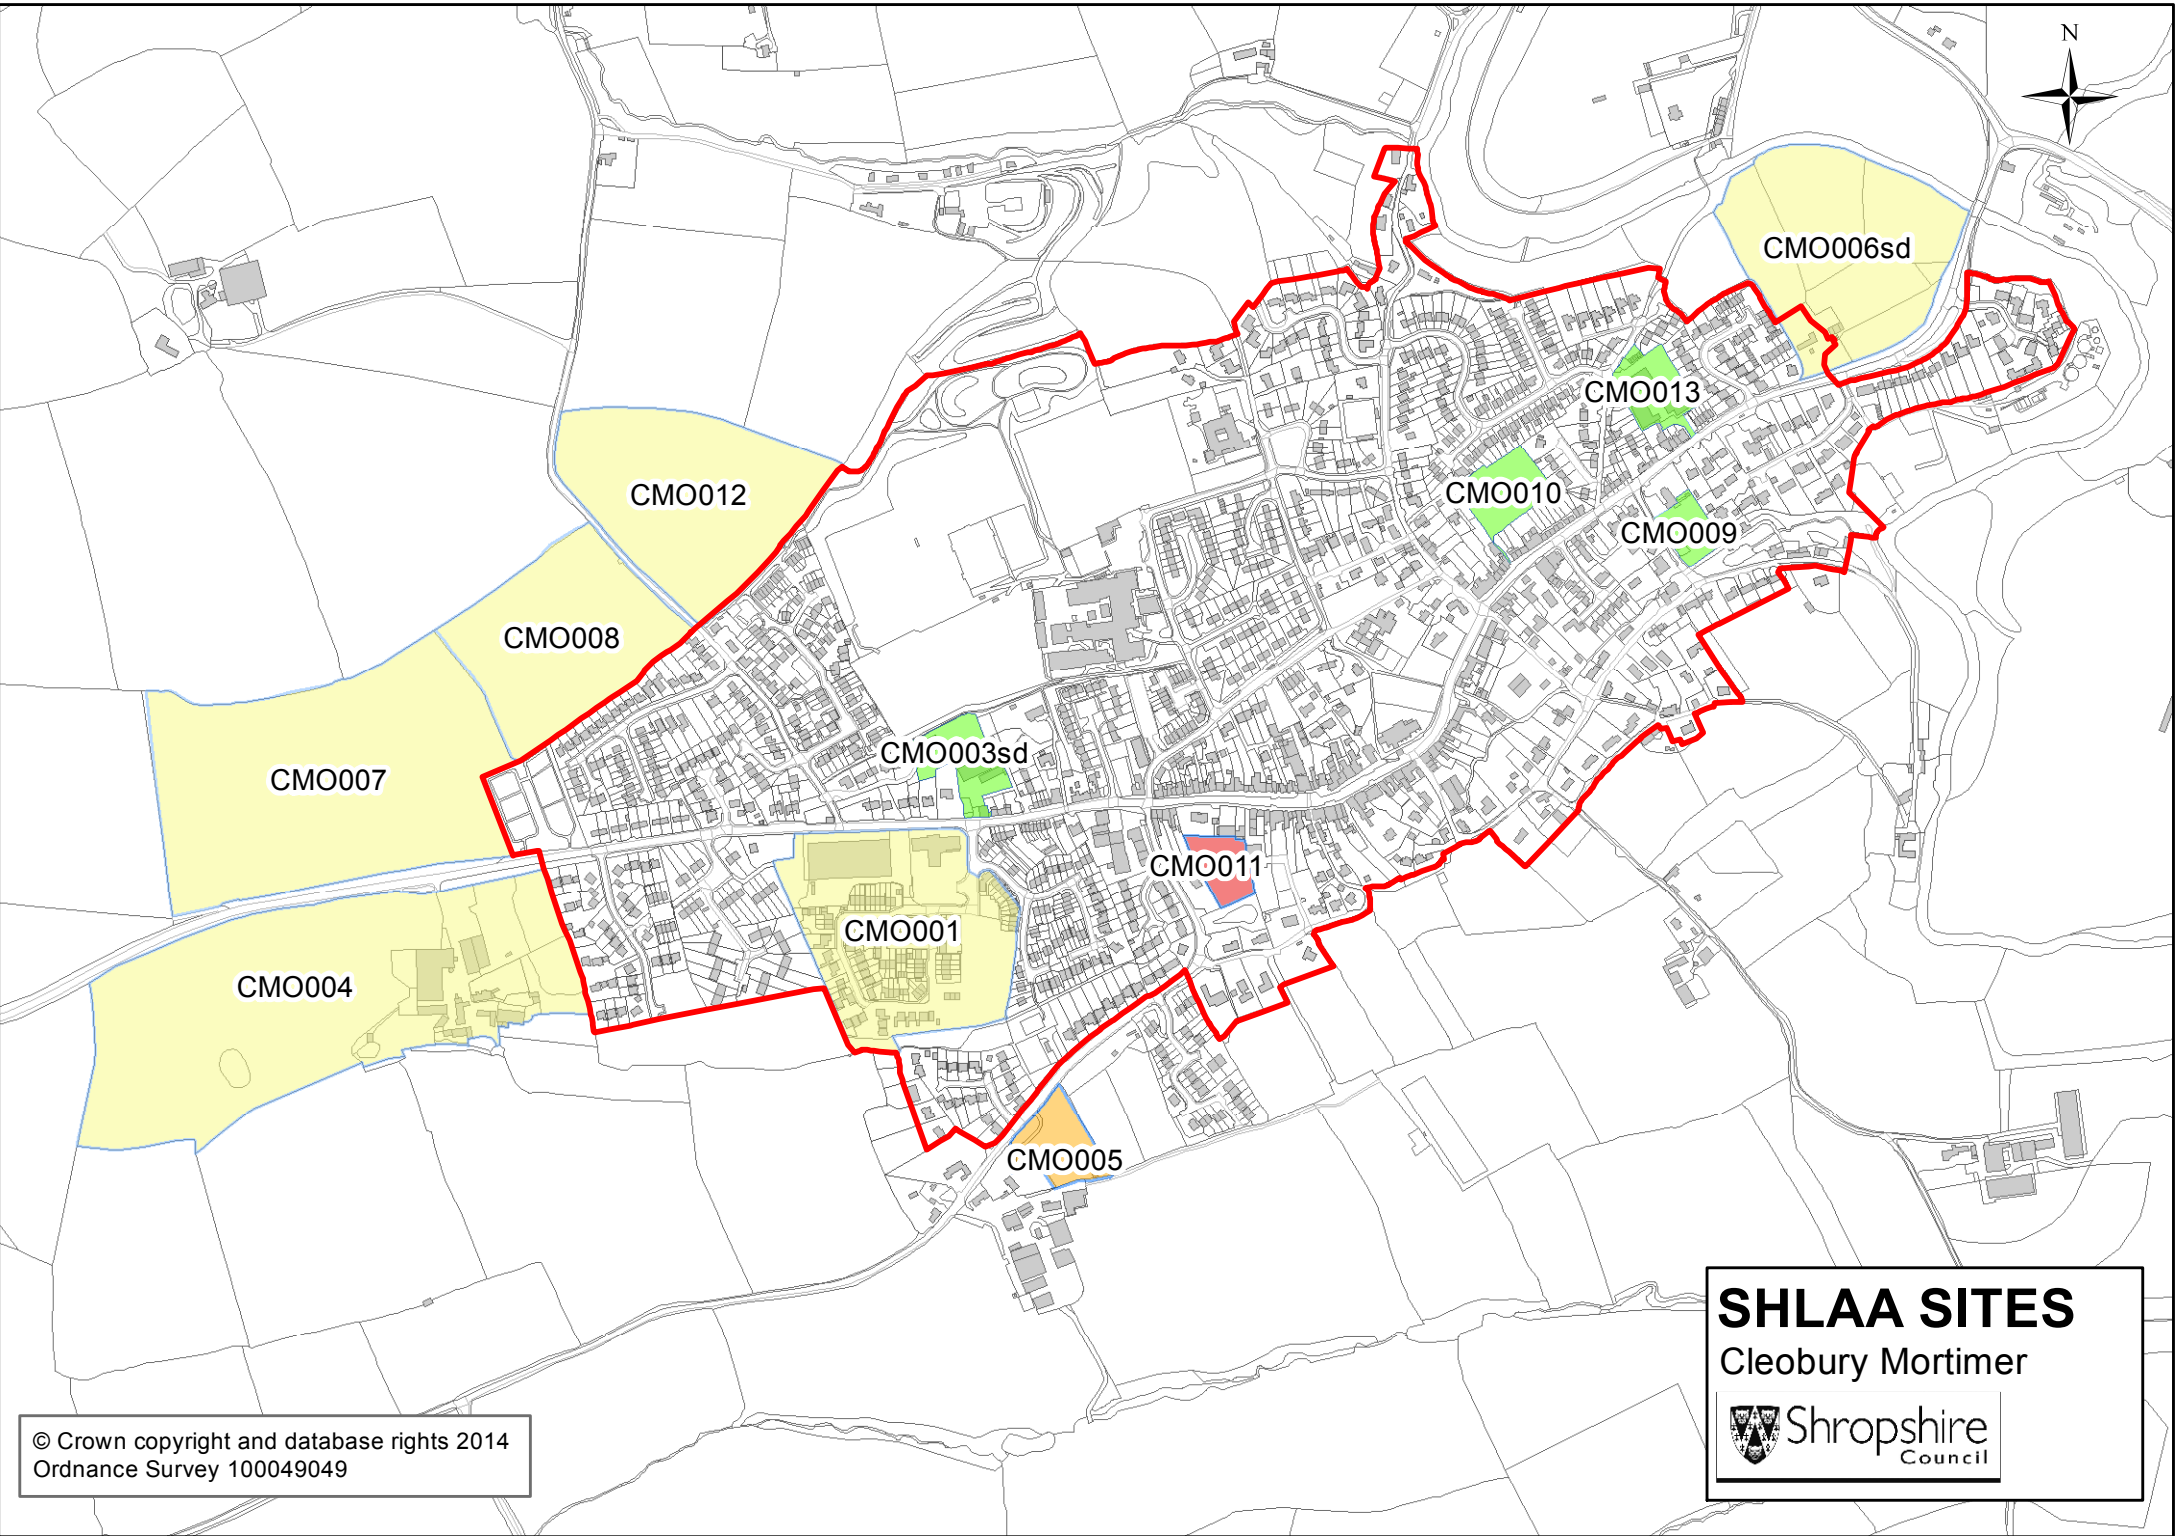

© Crown copyright and database rights 2014
Ordnance Survey 100049049

SHLAA SITES
Cleobury Mortimer

Shropshire
Council