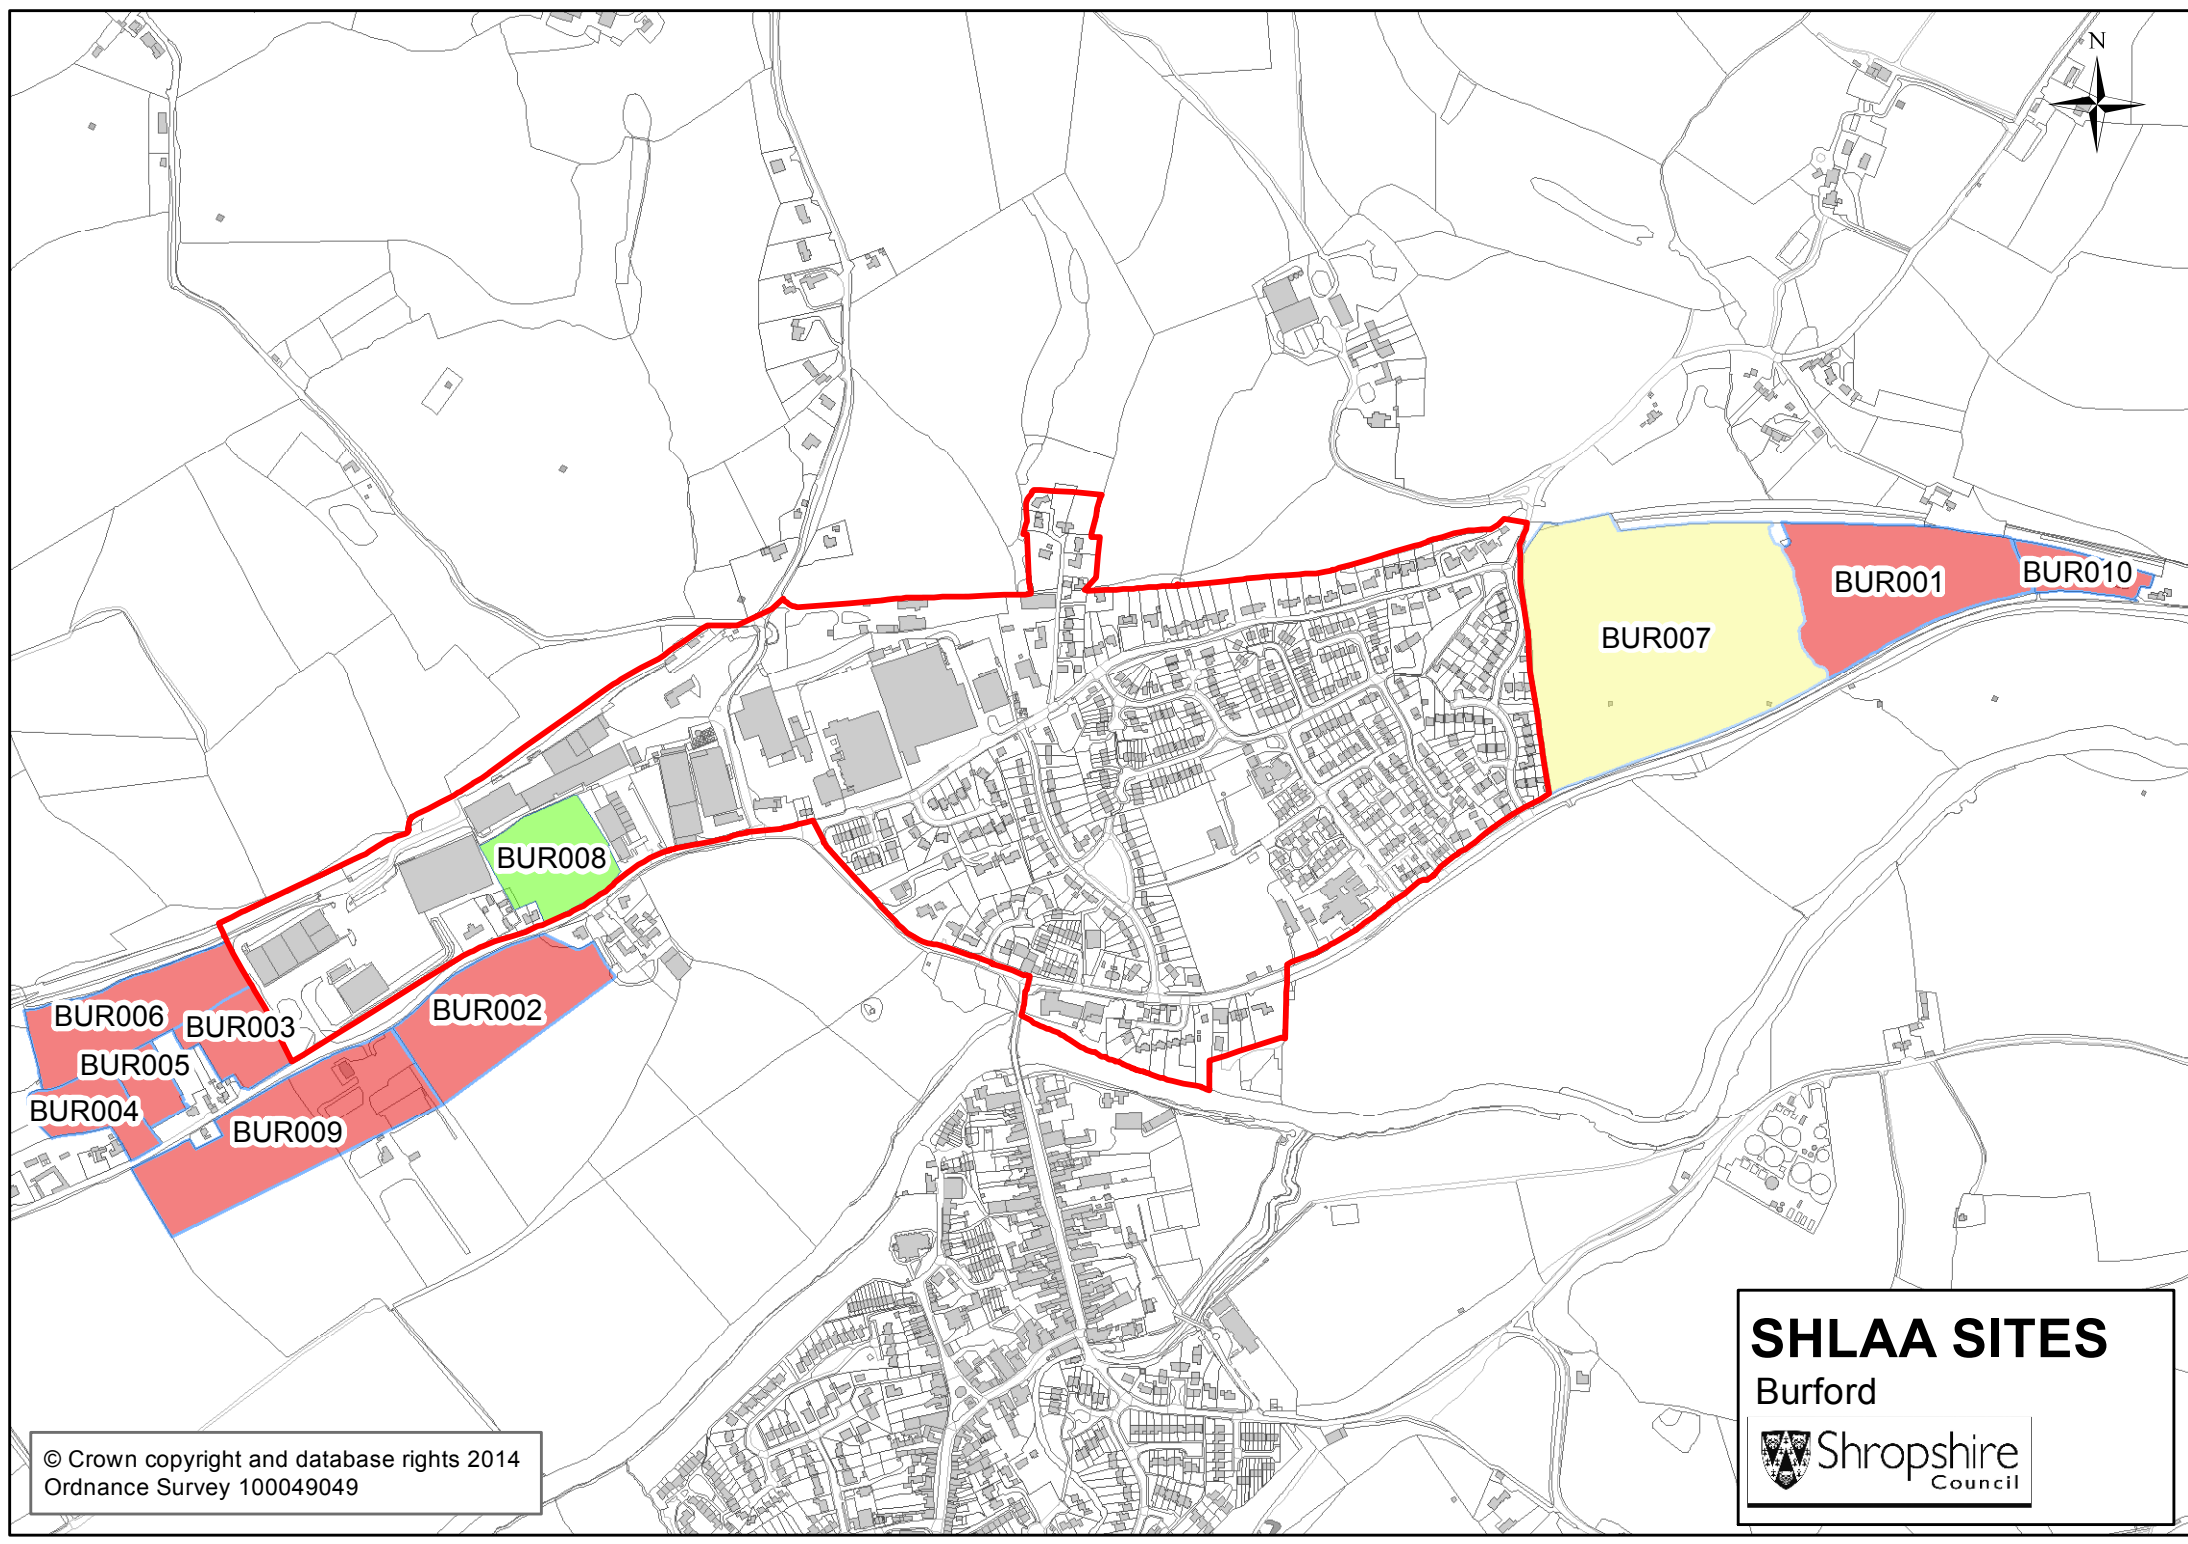

SHLAA SITES
Bomereheath

Shropshire
Council

© Crown copyright and database rights 2014
Ordnance Survey 100049049

SHLAA SITES
Bridgnorth

Shropshire
Council

SHLAA SITES
Broseley

© Crown copyright and database rights 2014
Ordnance Survey 100049049