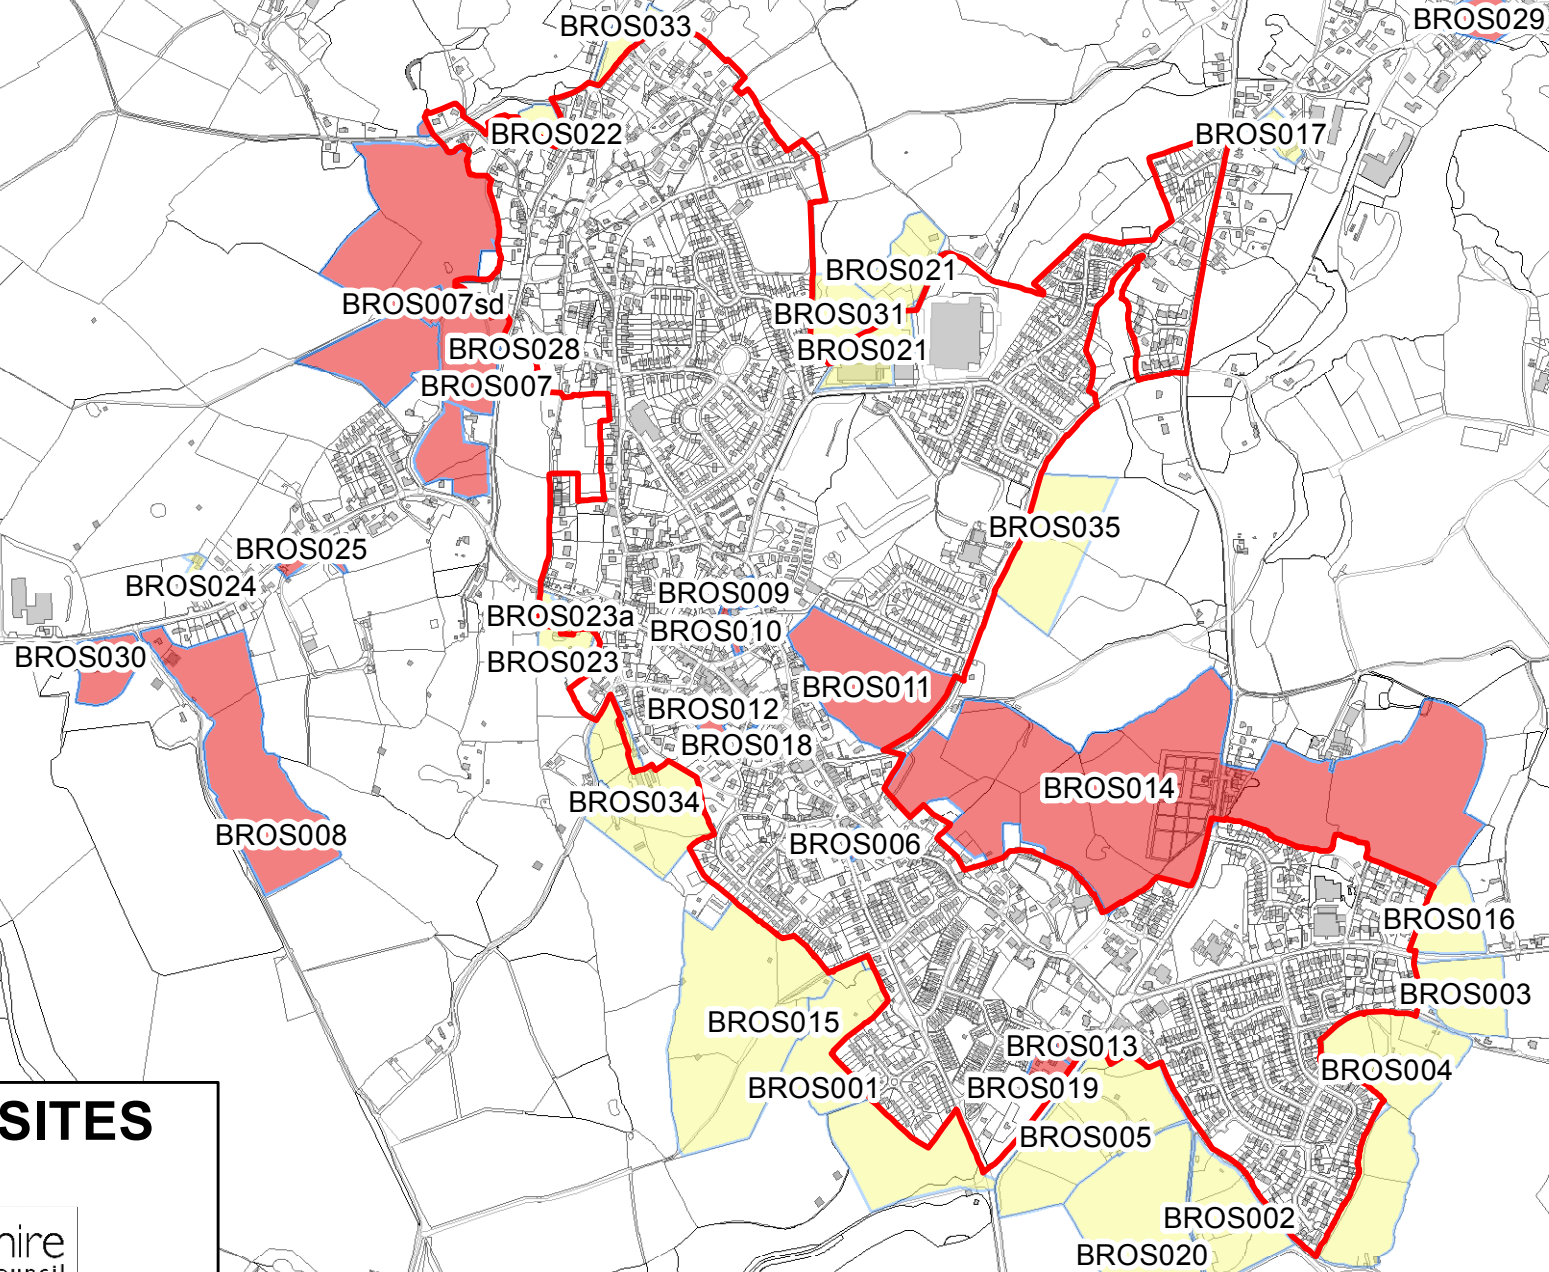

SHLAA SITES
Bomereheath

Shropshire
Council

© Crown copyright and database rights 2014
Ordnance Survey 100049049

SHLAA SITES
Bridgnorth

Shropshire
Council

SHLAA SITES
Broseley

© Crown copyright and database rights 2014
Ordnance Survey 100049049