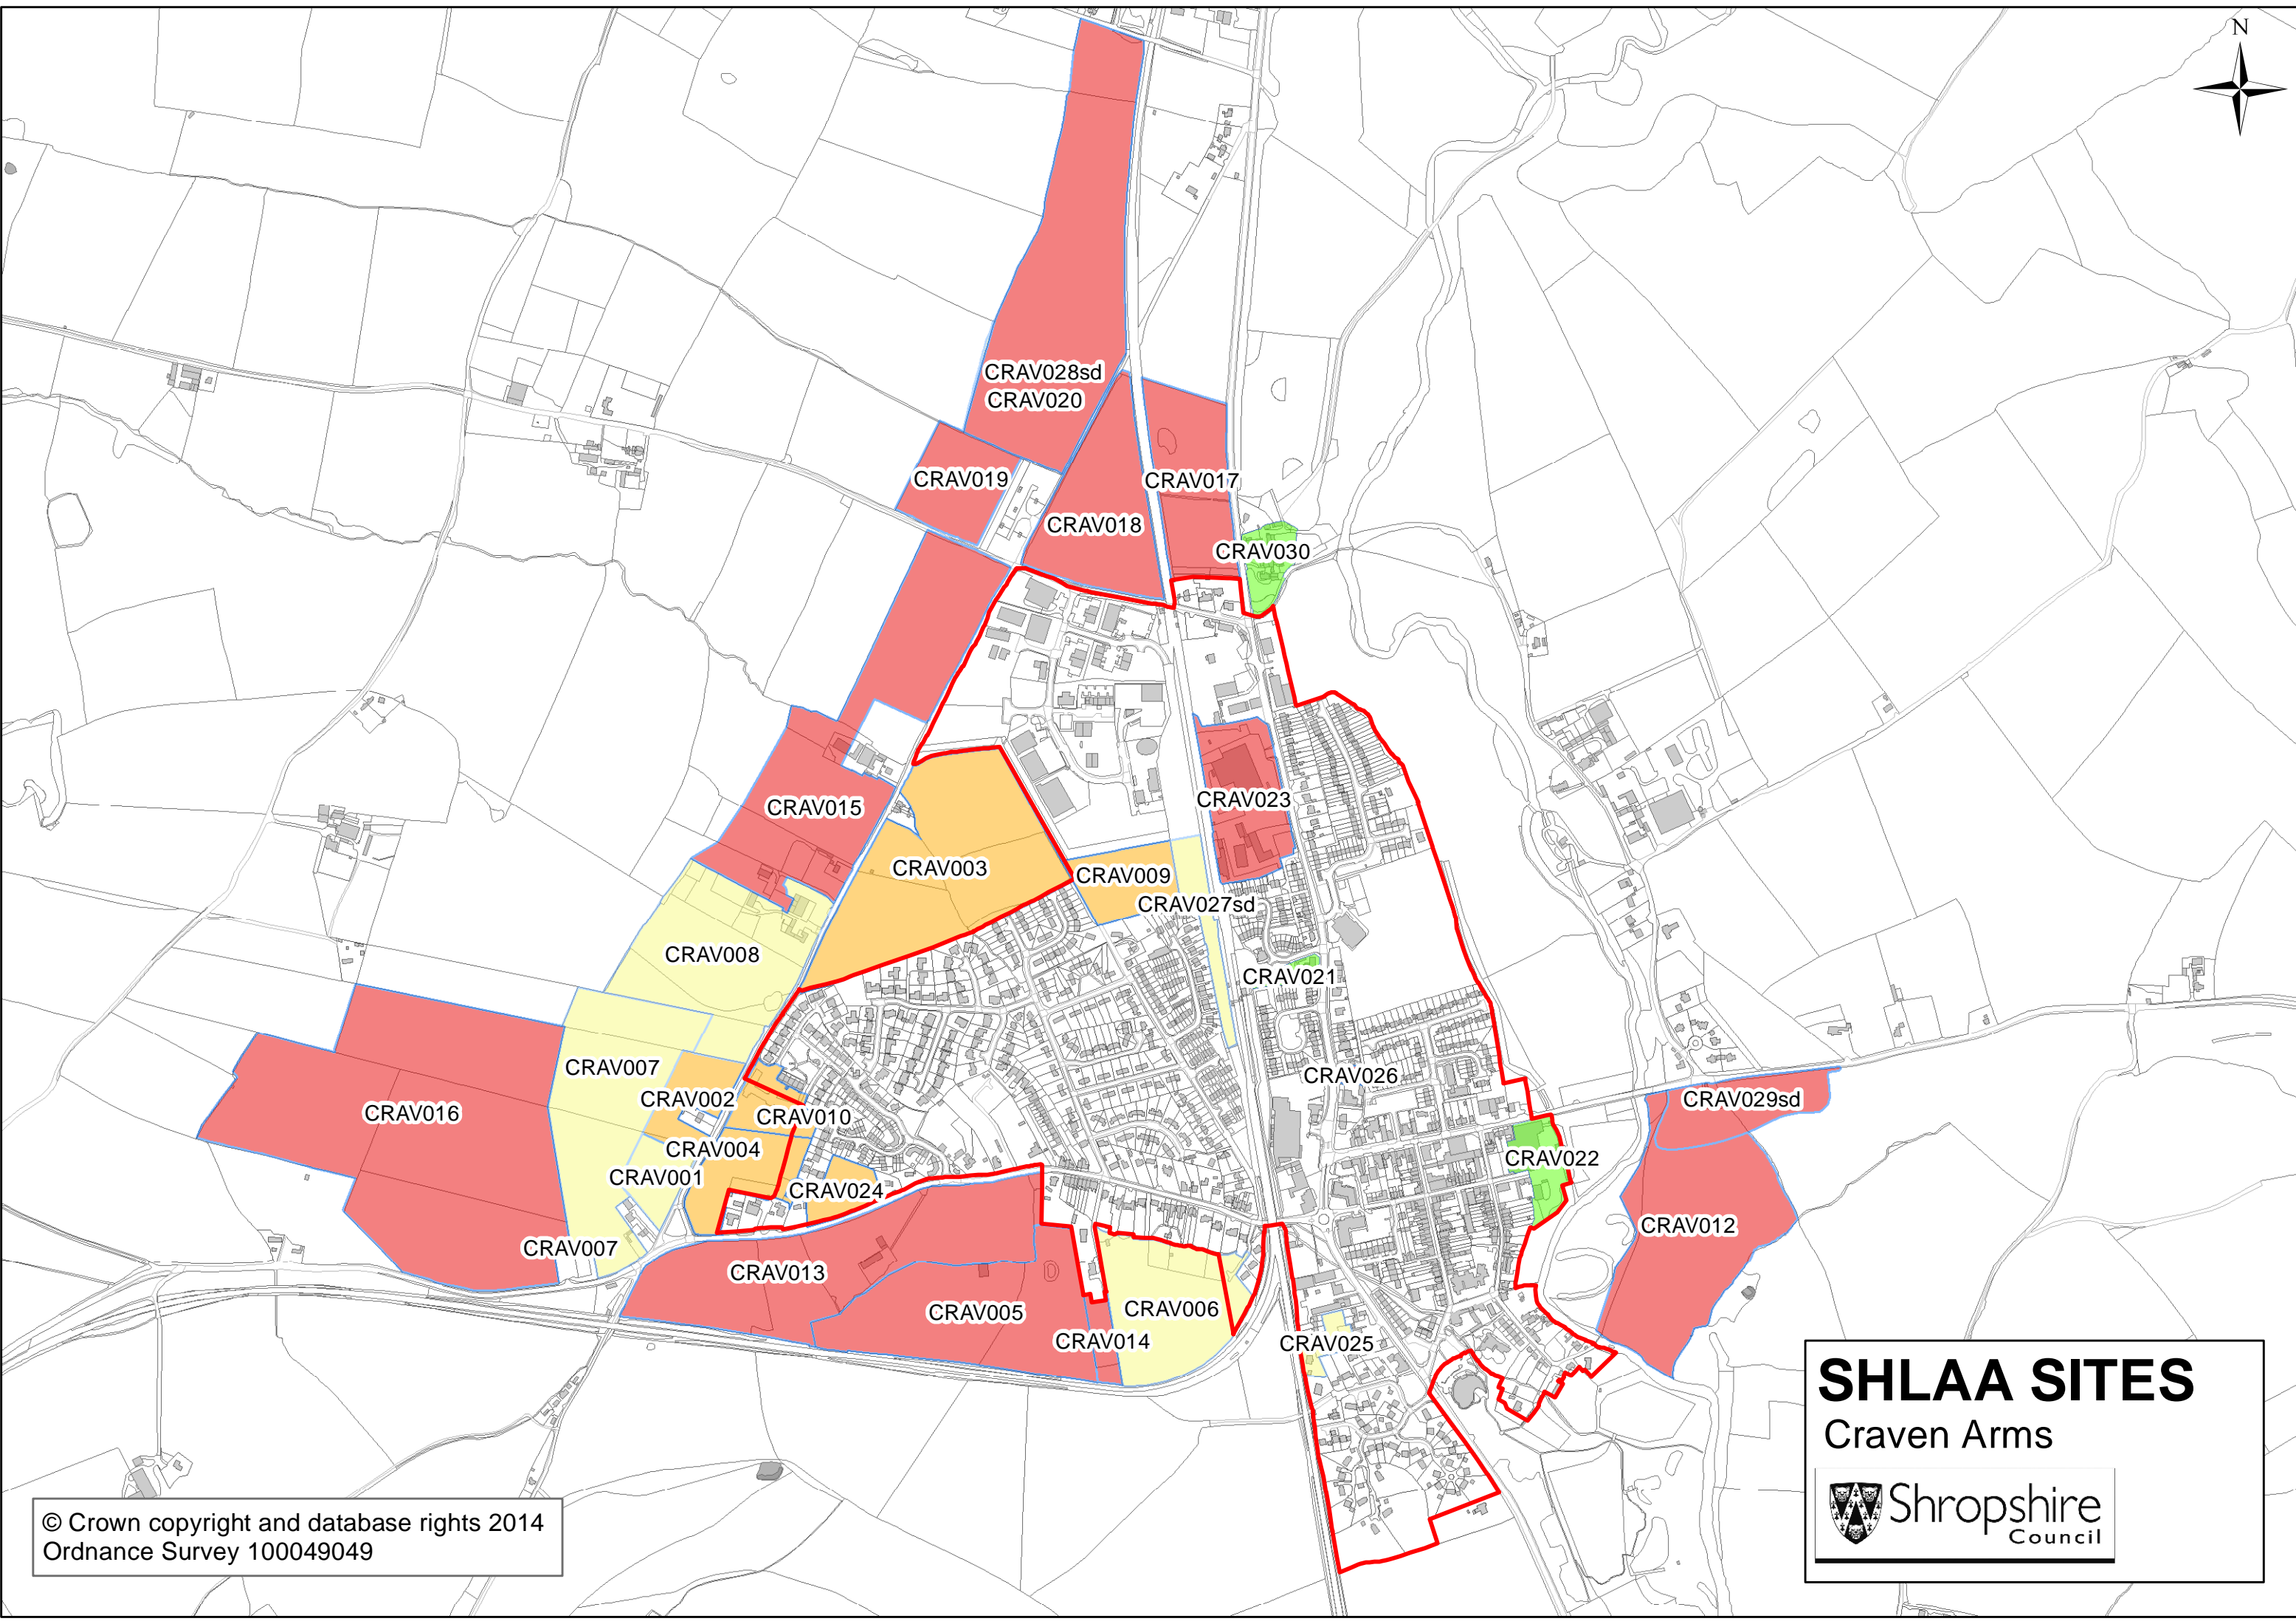

© Crown copyright and database rights 2014
Ordnance Survey 100049049

SHLAA SITES
Craven Arms

Shropshire
Council