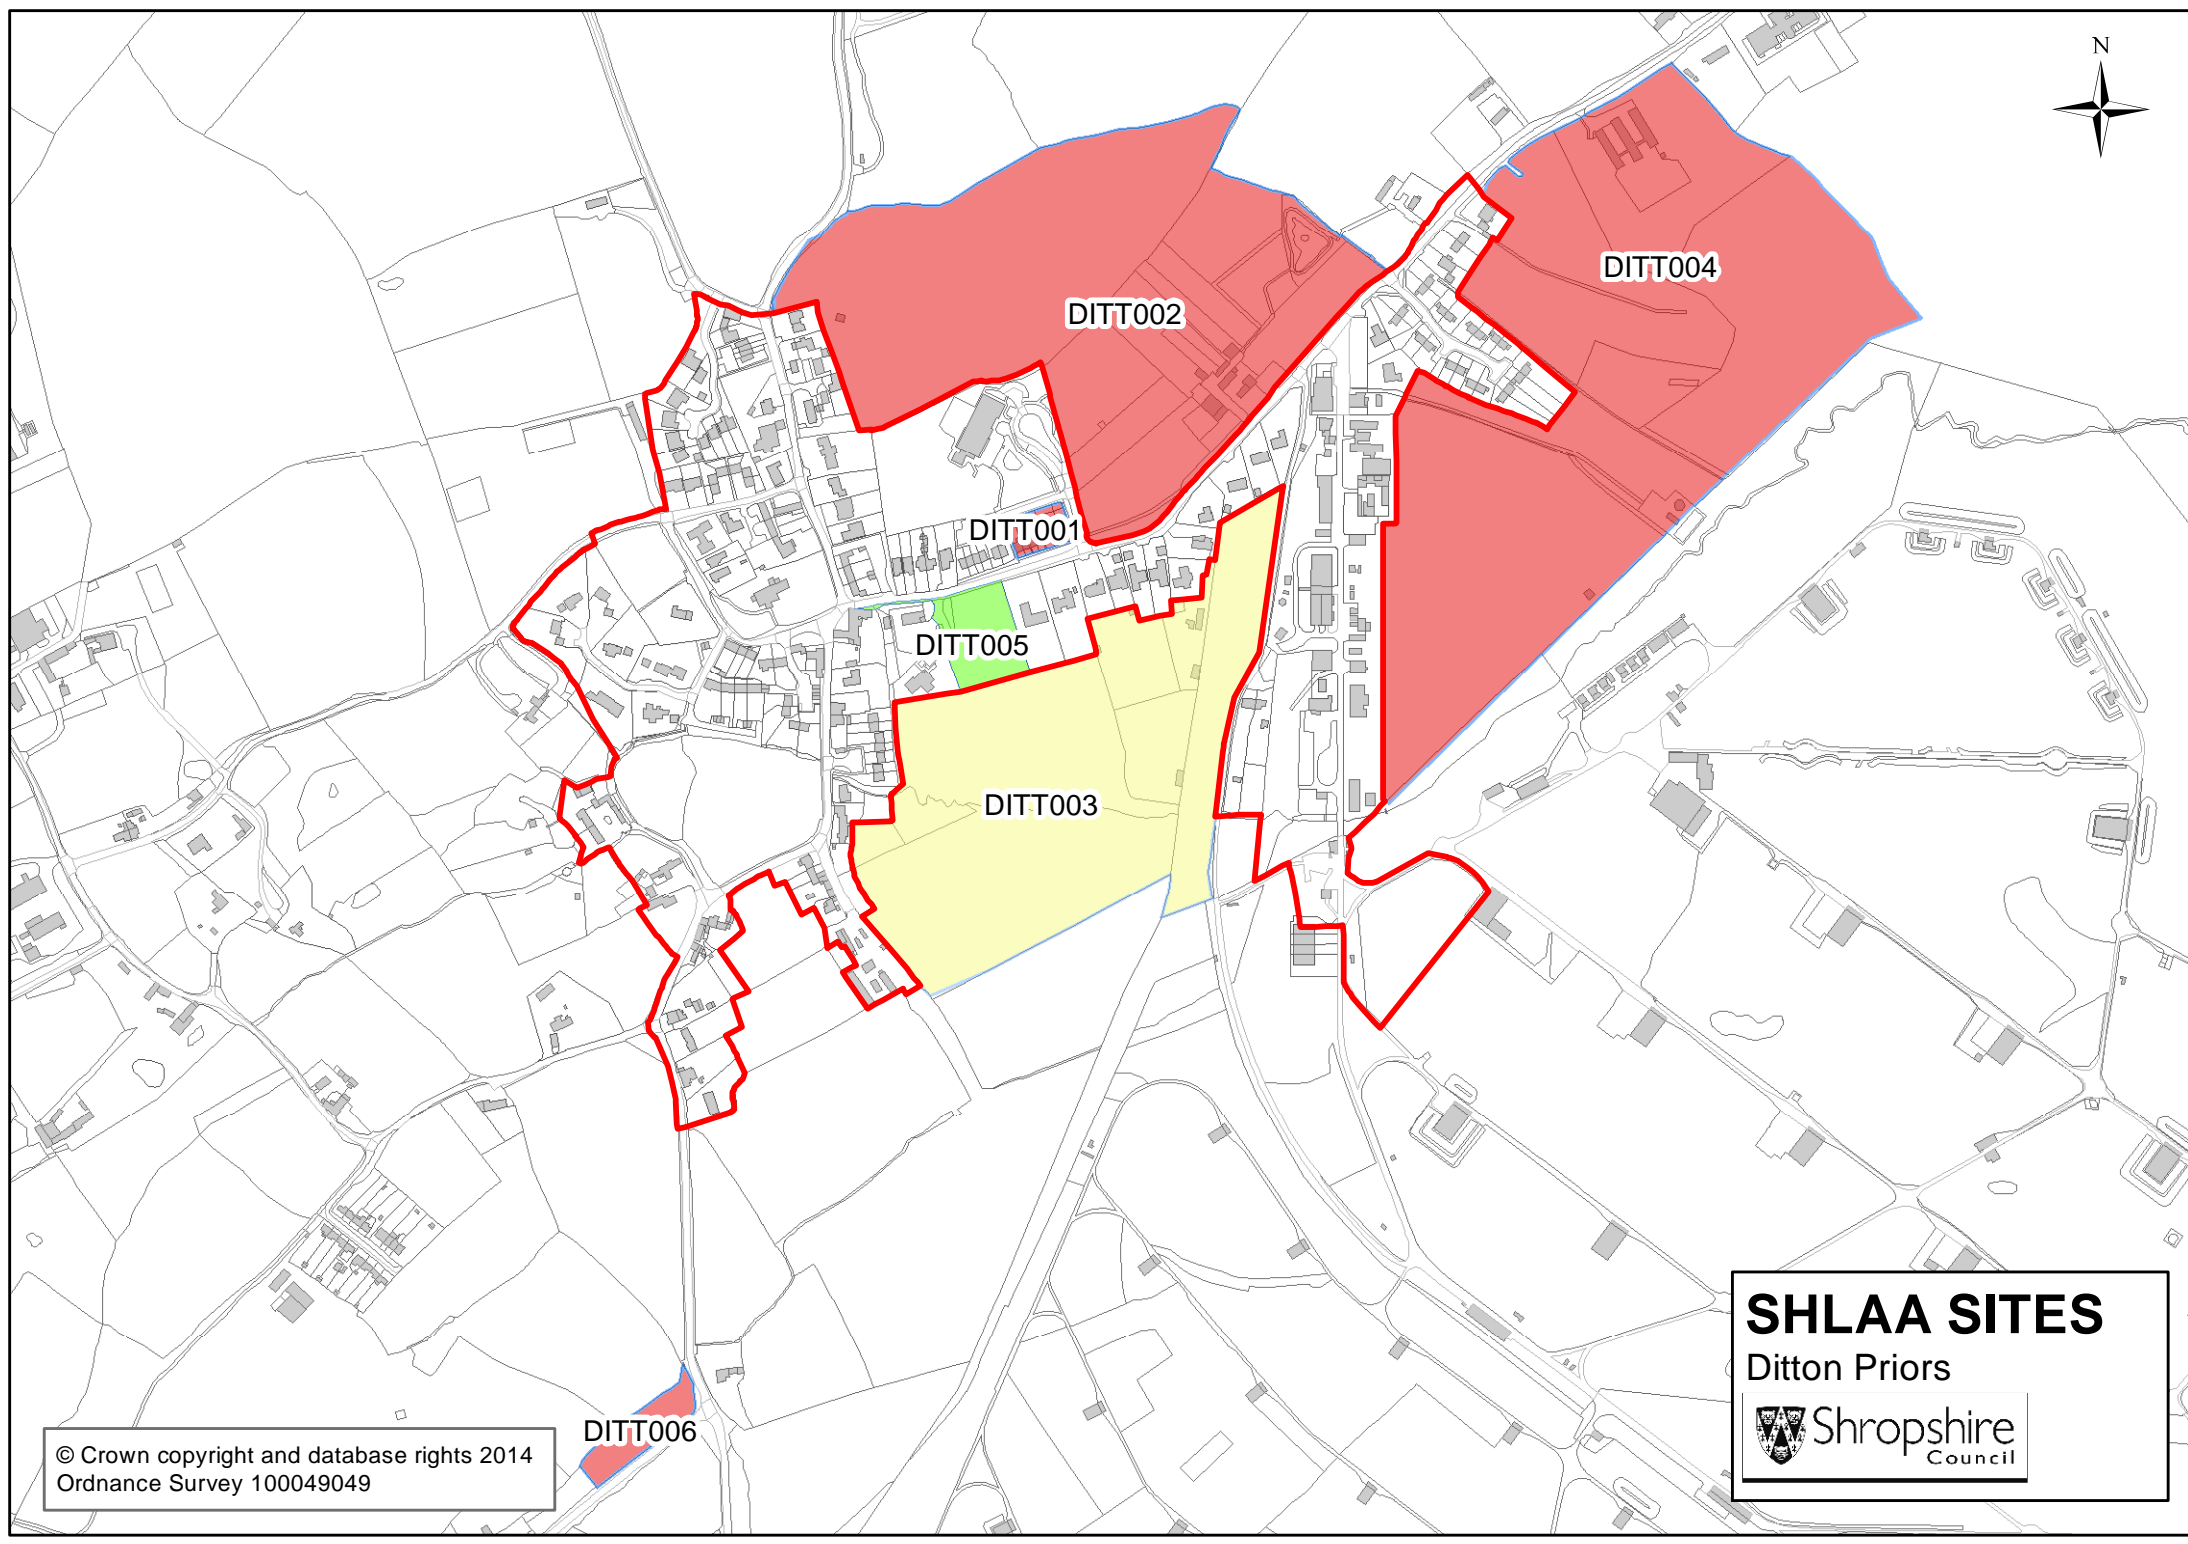

SHLAA SITES

Condover

© Crown copyright and database rights 2014
Ordnance Survey 100049049

SHLAA SITES
Craven Arms

Shropshire
Council

DITT004

DITT002

DITT001