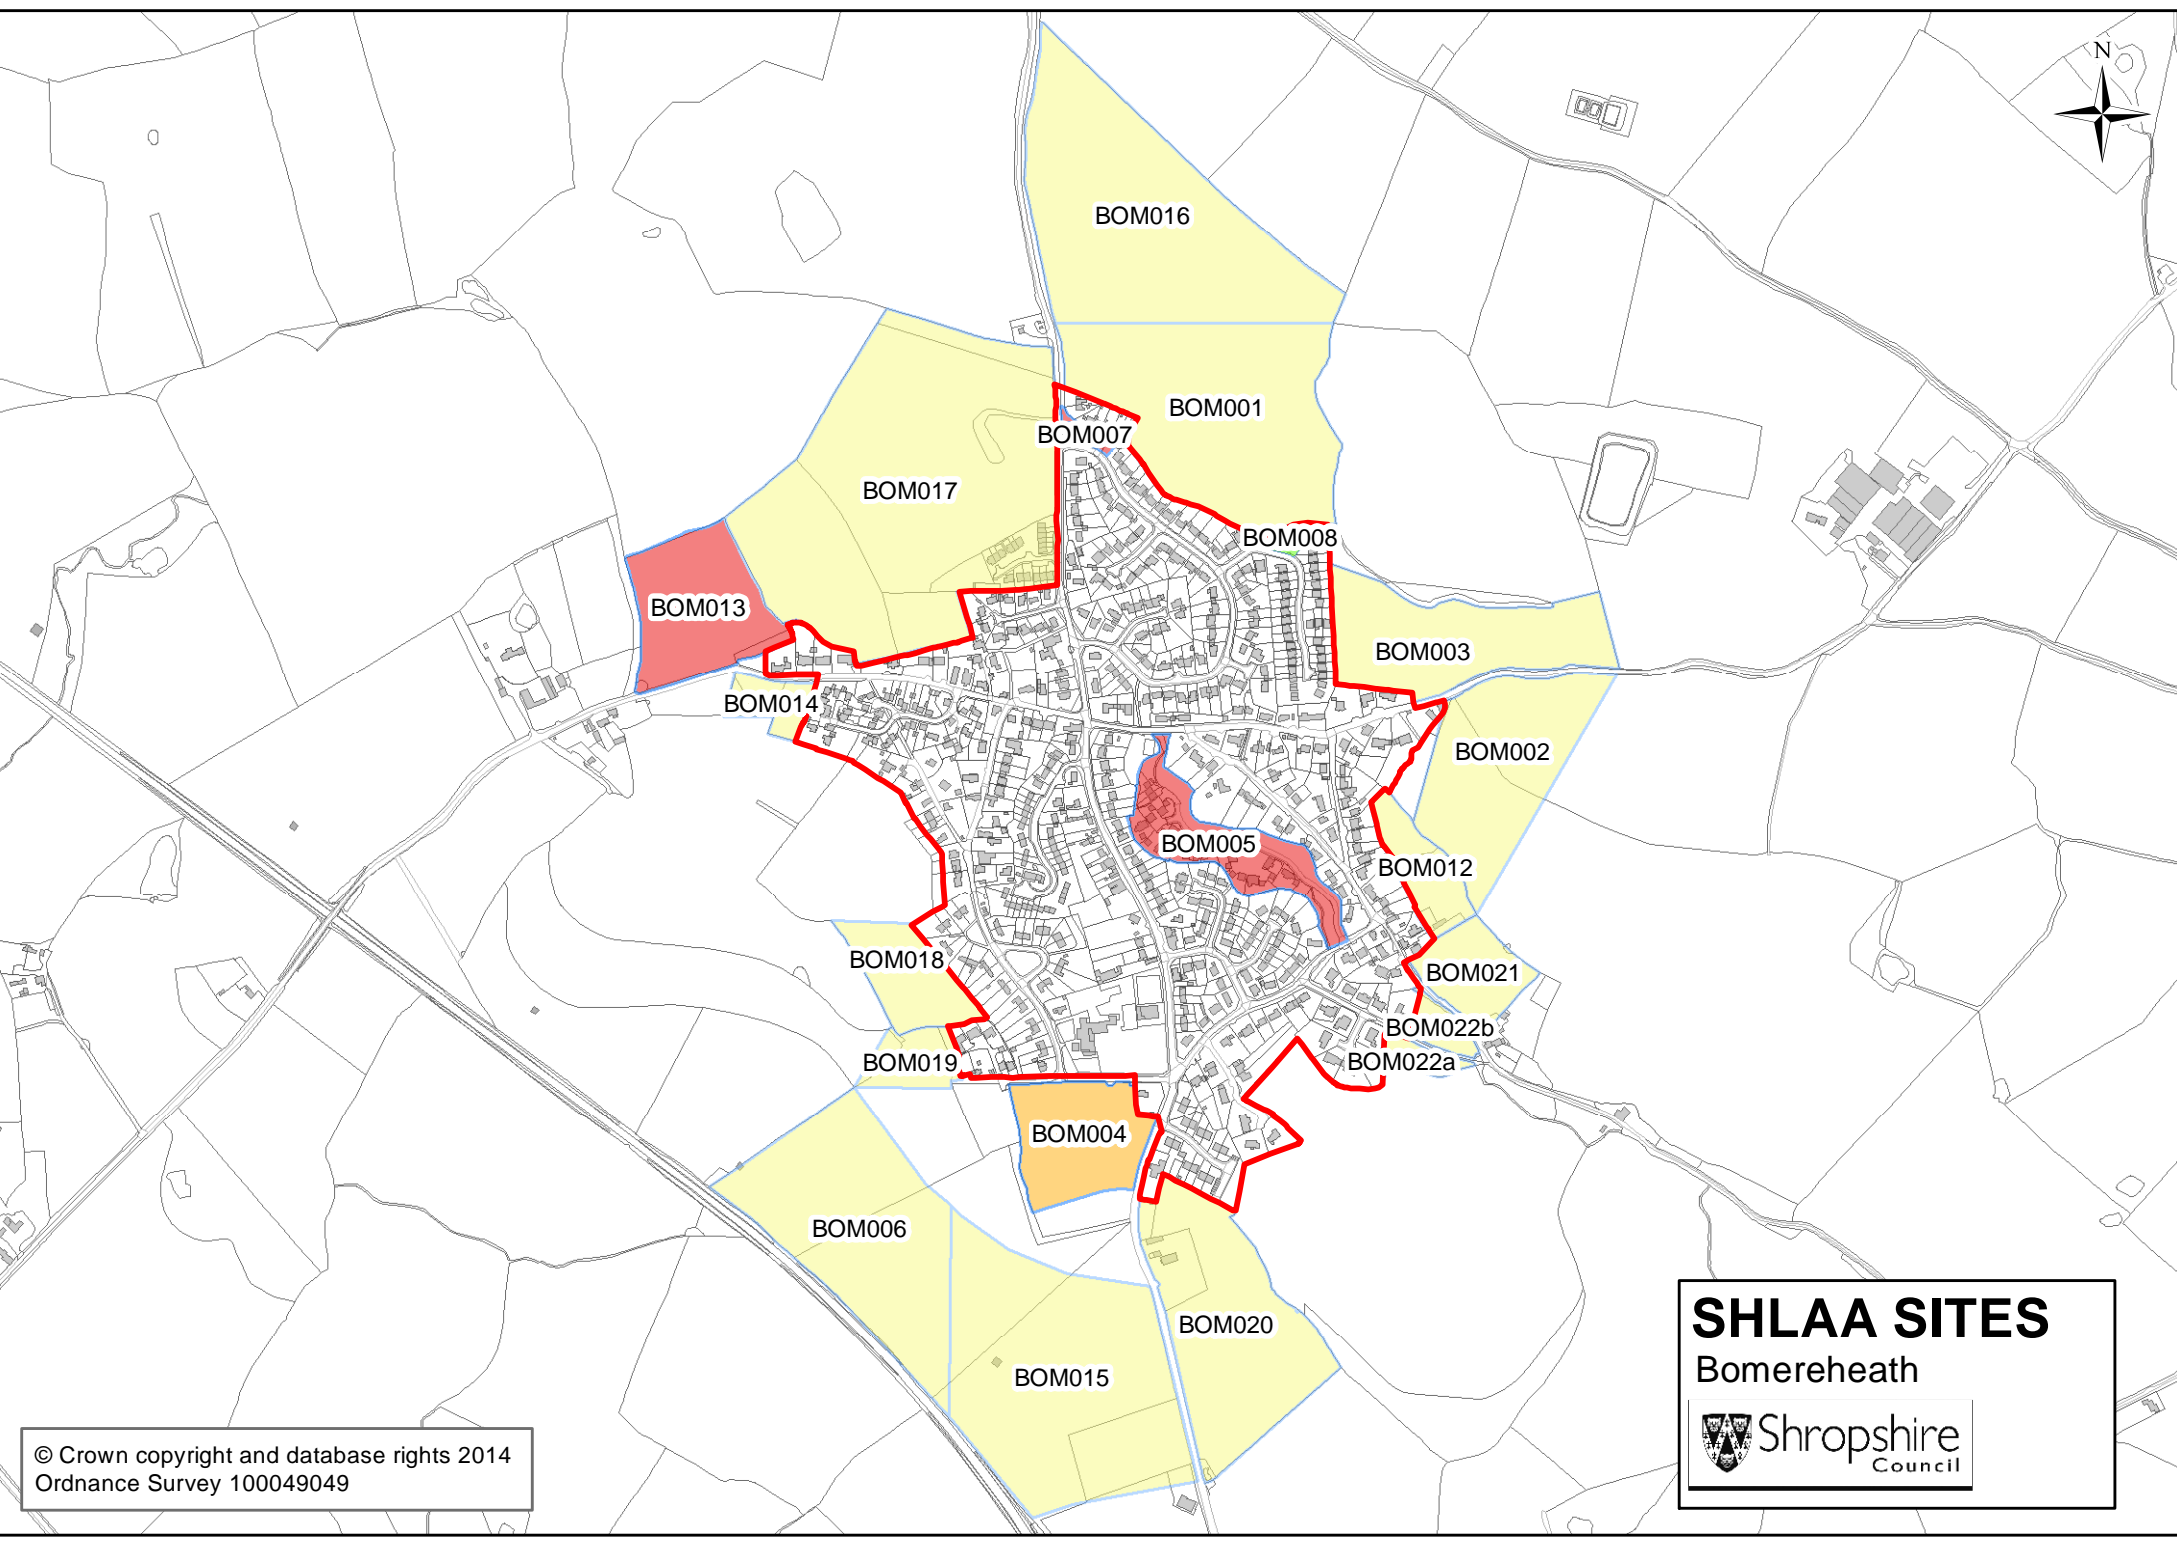

© Crown copyright and database rights 2014
Ordnance Survey 100049049

SHLAA SITES
Bomereheath

Shropshire
Council