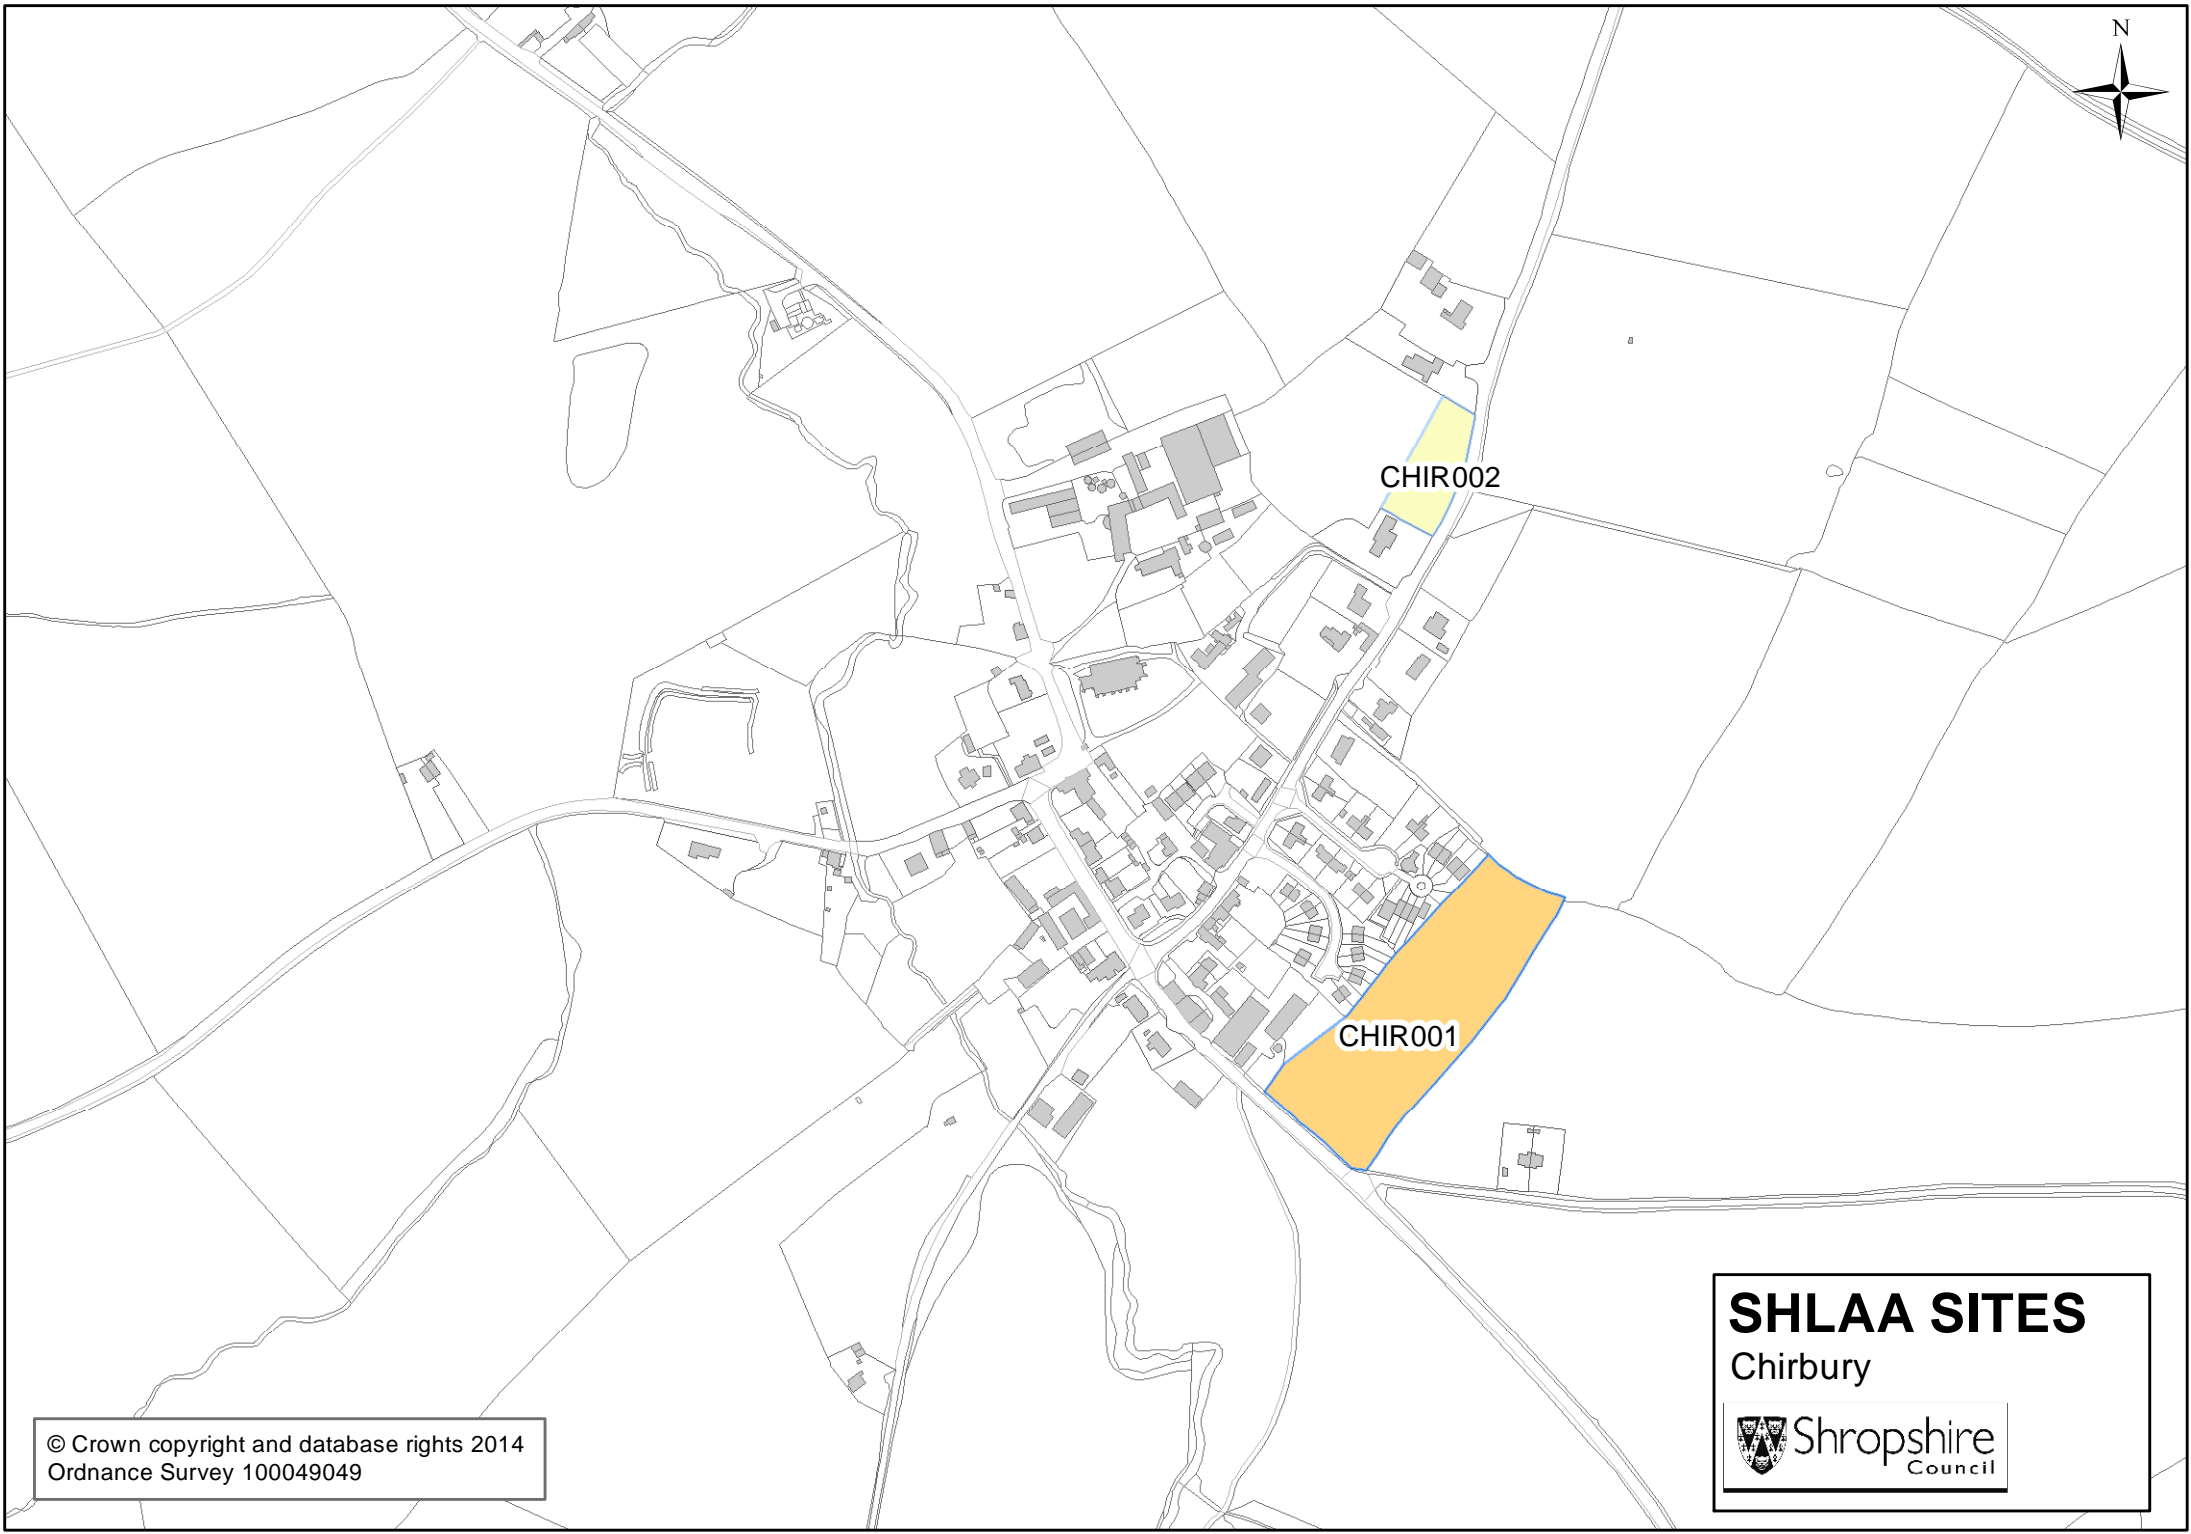

© Crown copyright and database rights 2014
Ordnance Survey 100049049

SHLAA SITES
Burford

Shropshire Council

© Crown copyright and database rights 2014
Ordnance Survey 100049049

SHLAA SITES
Bucknell

Shropshire
Council