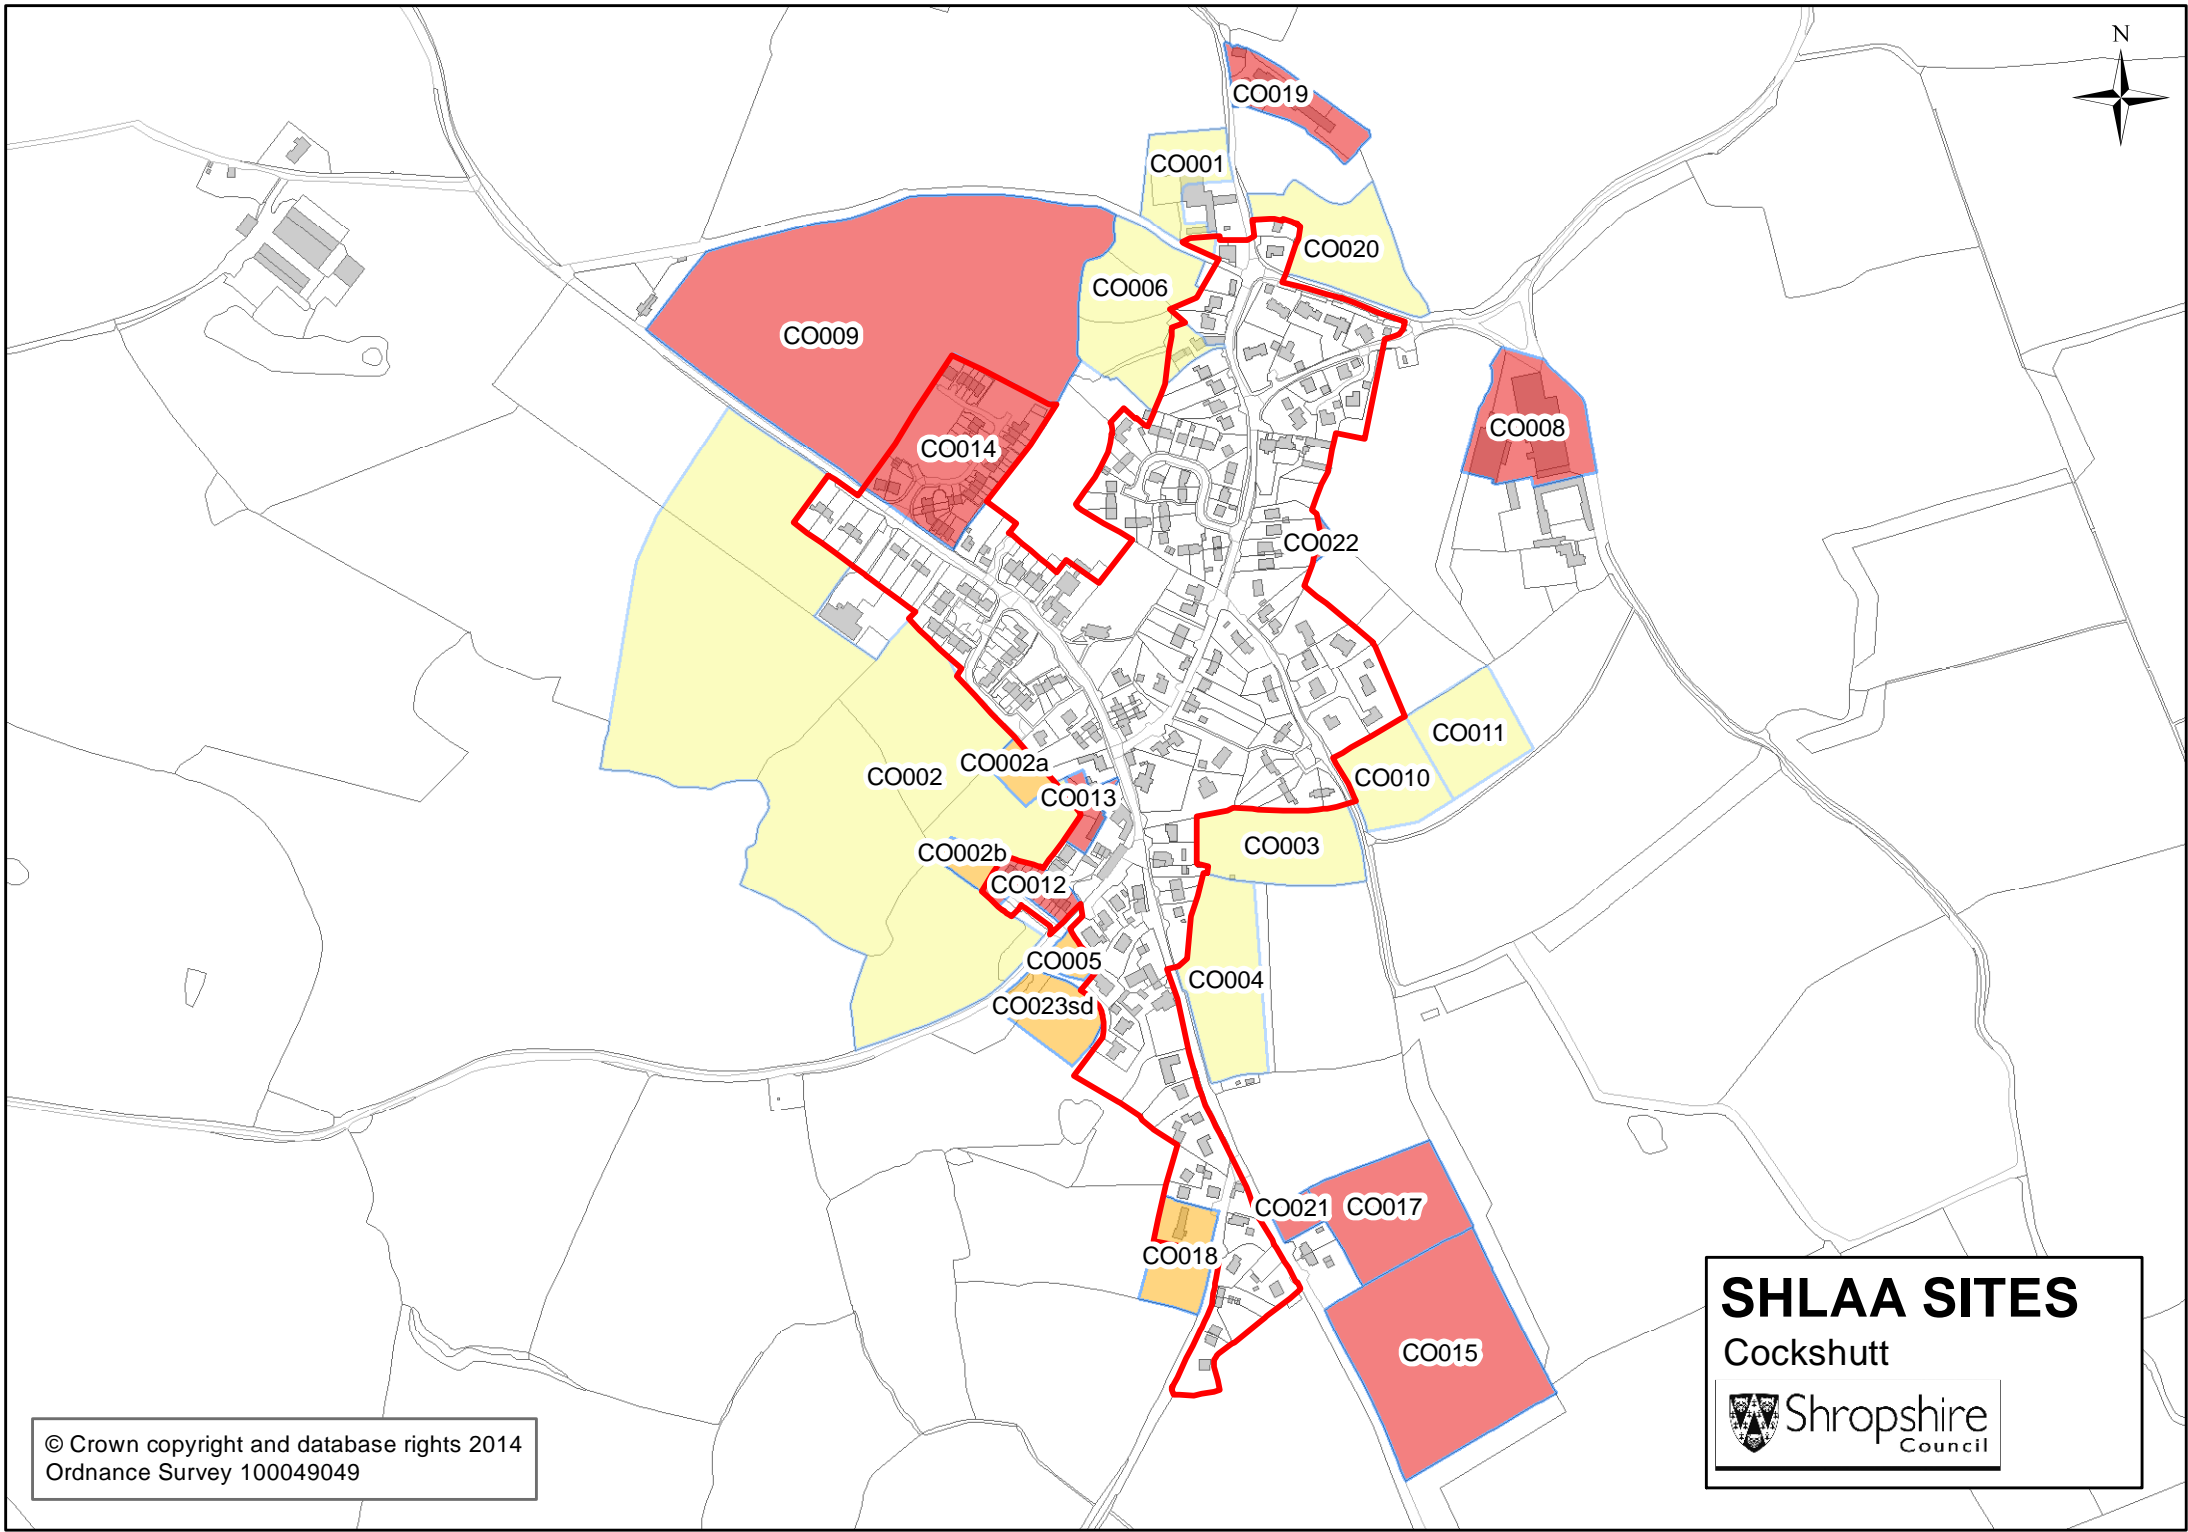

© Crown copyright and database rights 2014
Ordnance Survey 100049049

© Crown copyright and database rights 2014
Ordnance Survey 100049049

SHLAA SITES
Cockshutt

Shropshire Council

© Crown copyright and database rights 2014
Ordnance Survey 100049049