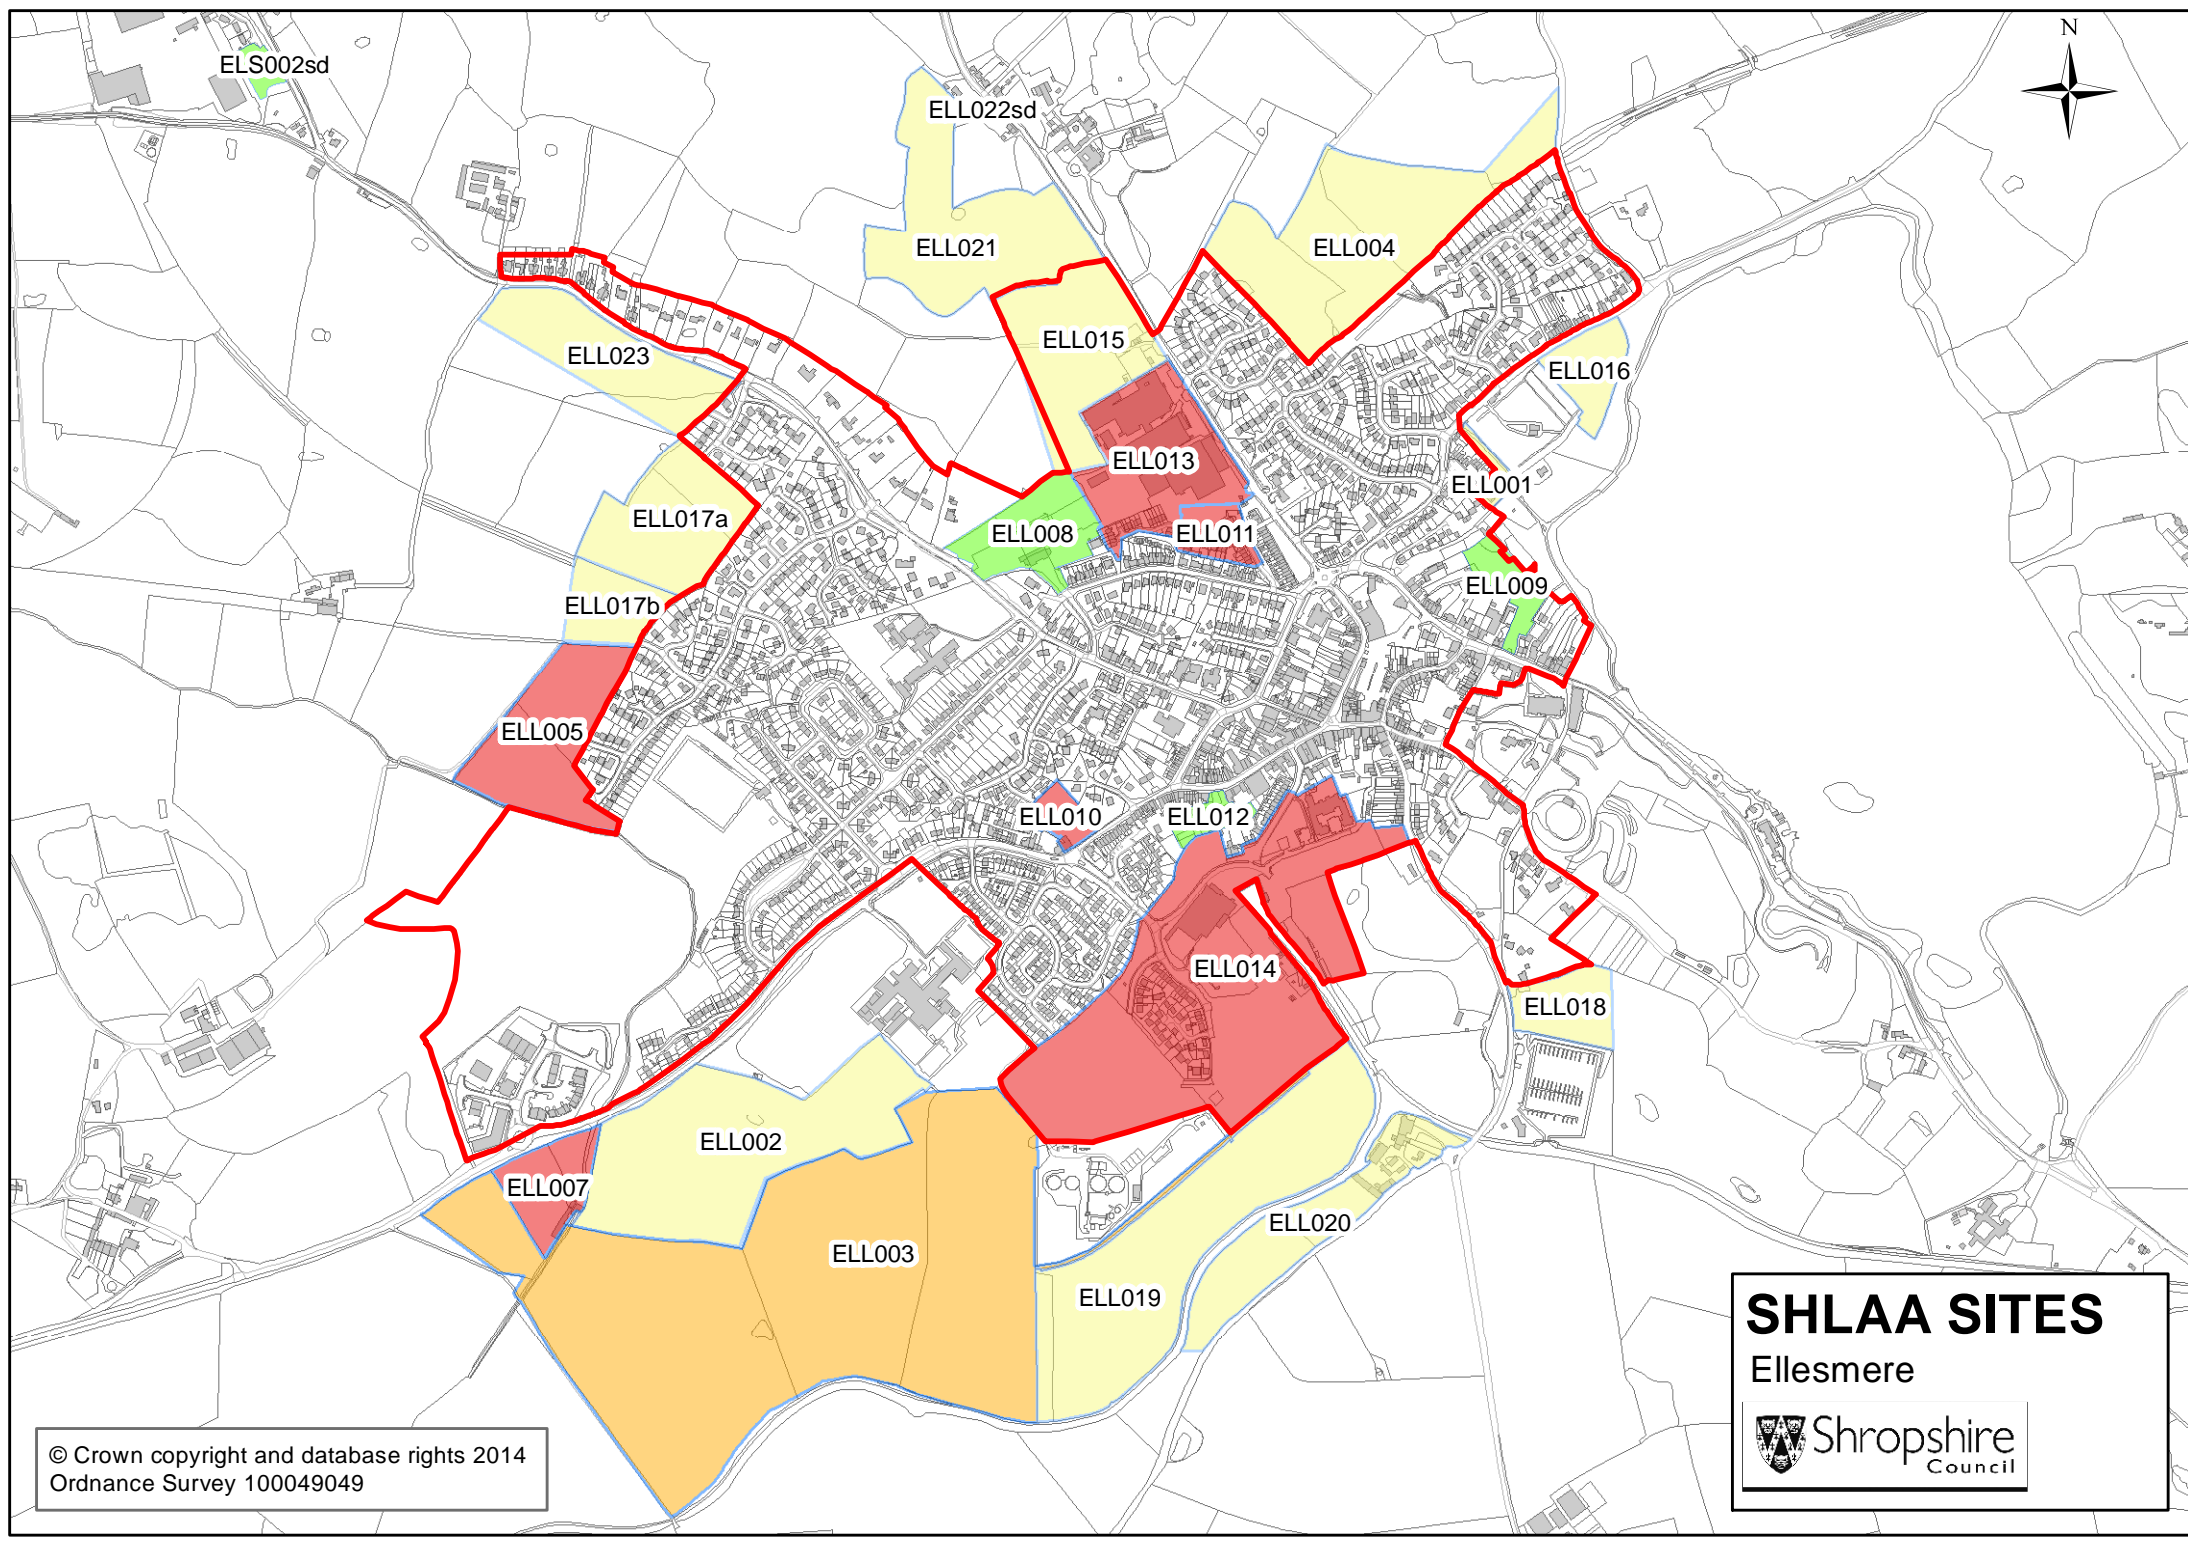

© Crown copyright and database rights 2014
Ordnance Survey 100049049

SHLAA SITES
Ellesmere

Shropshire Council