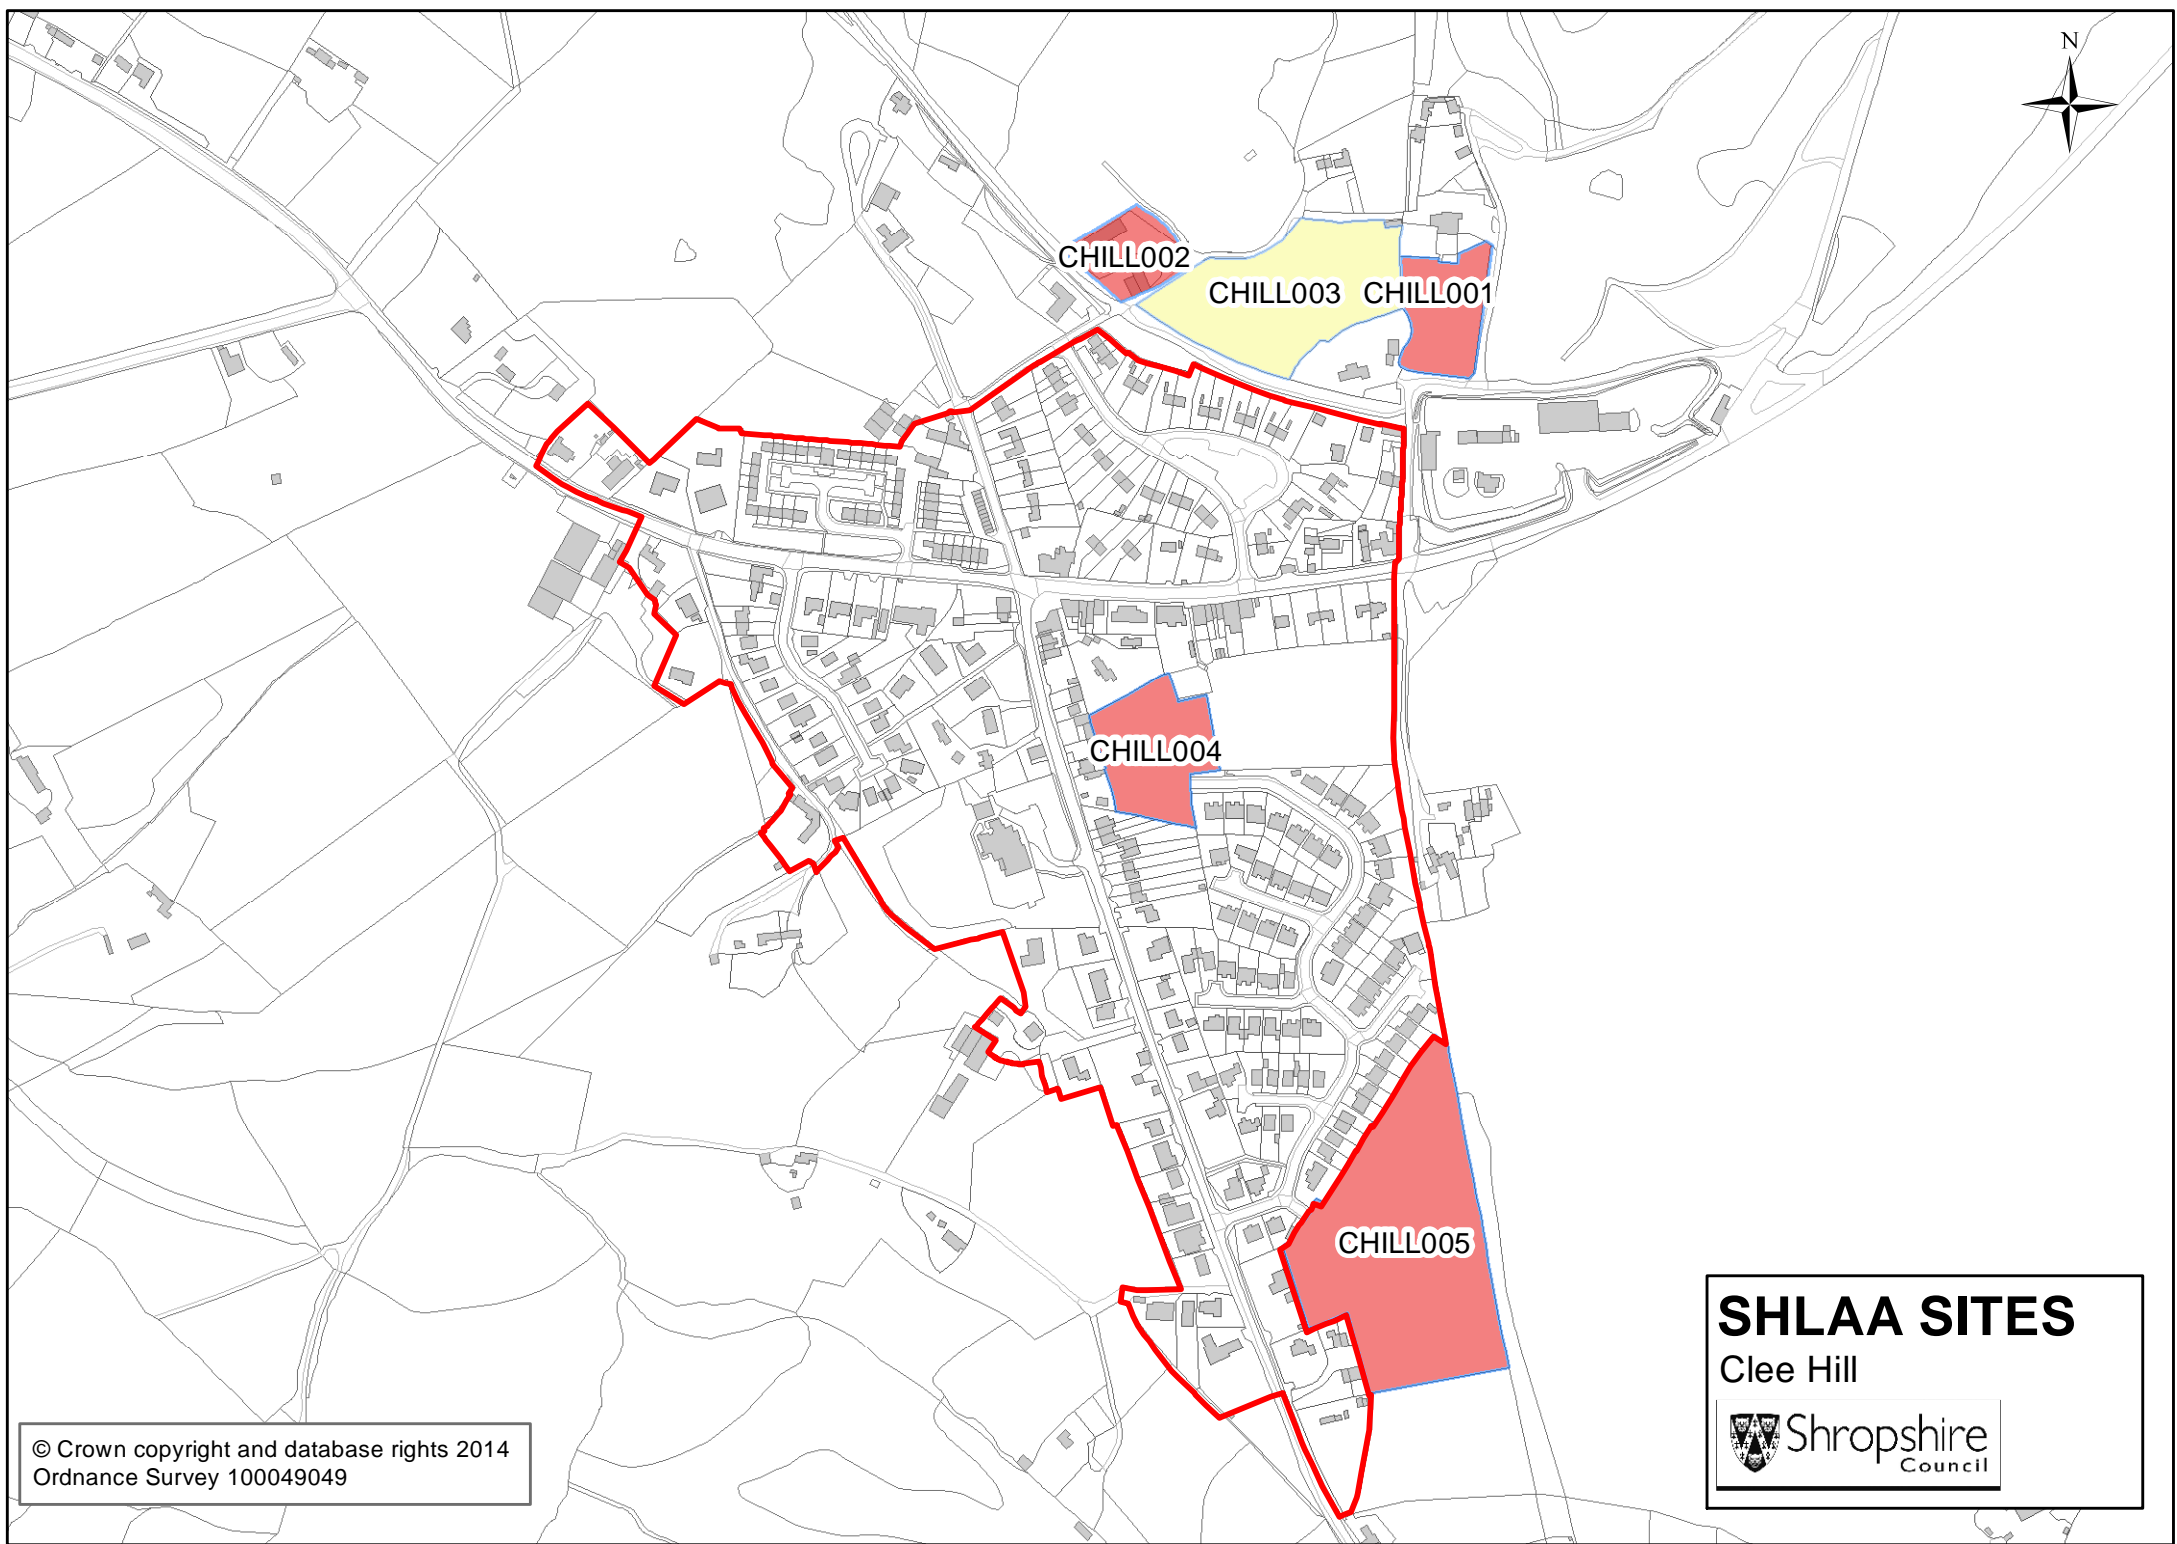

CHILL002

CHILL003

CHILL001

CHILL004

CHILL005

© Crown copyright and database rights 2014
Ordnance Survey 100049049

SHLAA SITES
Clee Hill

Shropshire
Council