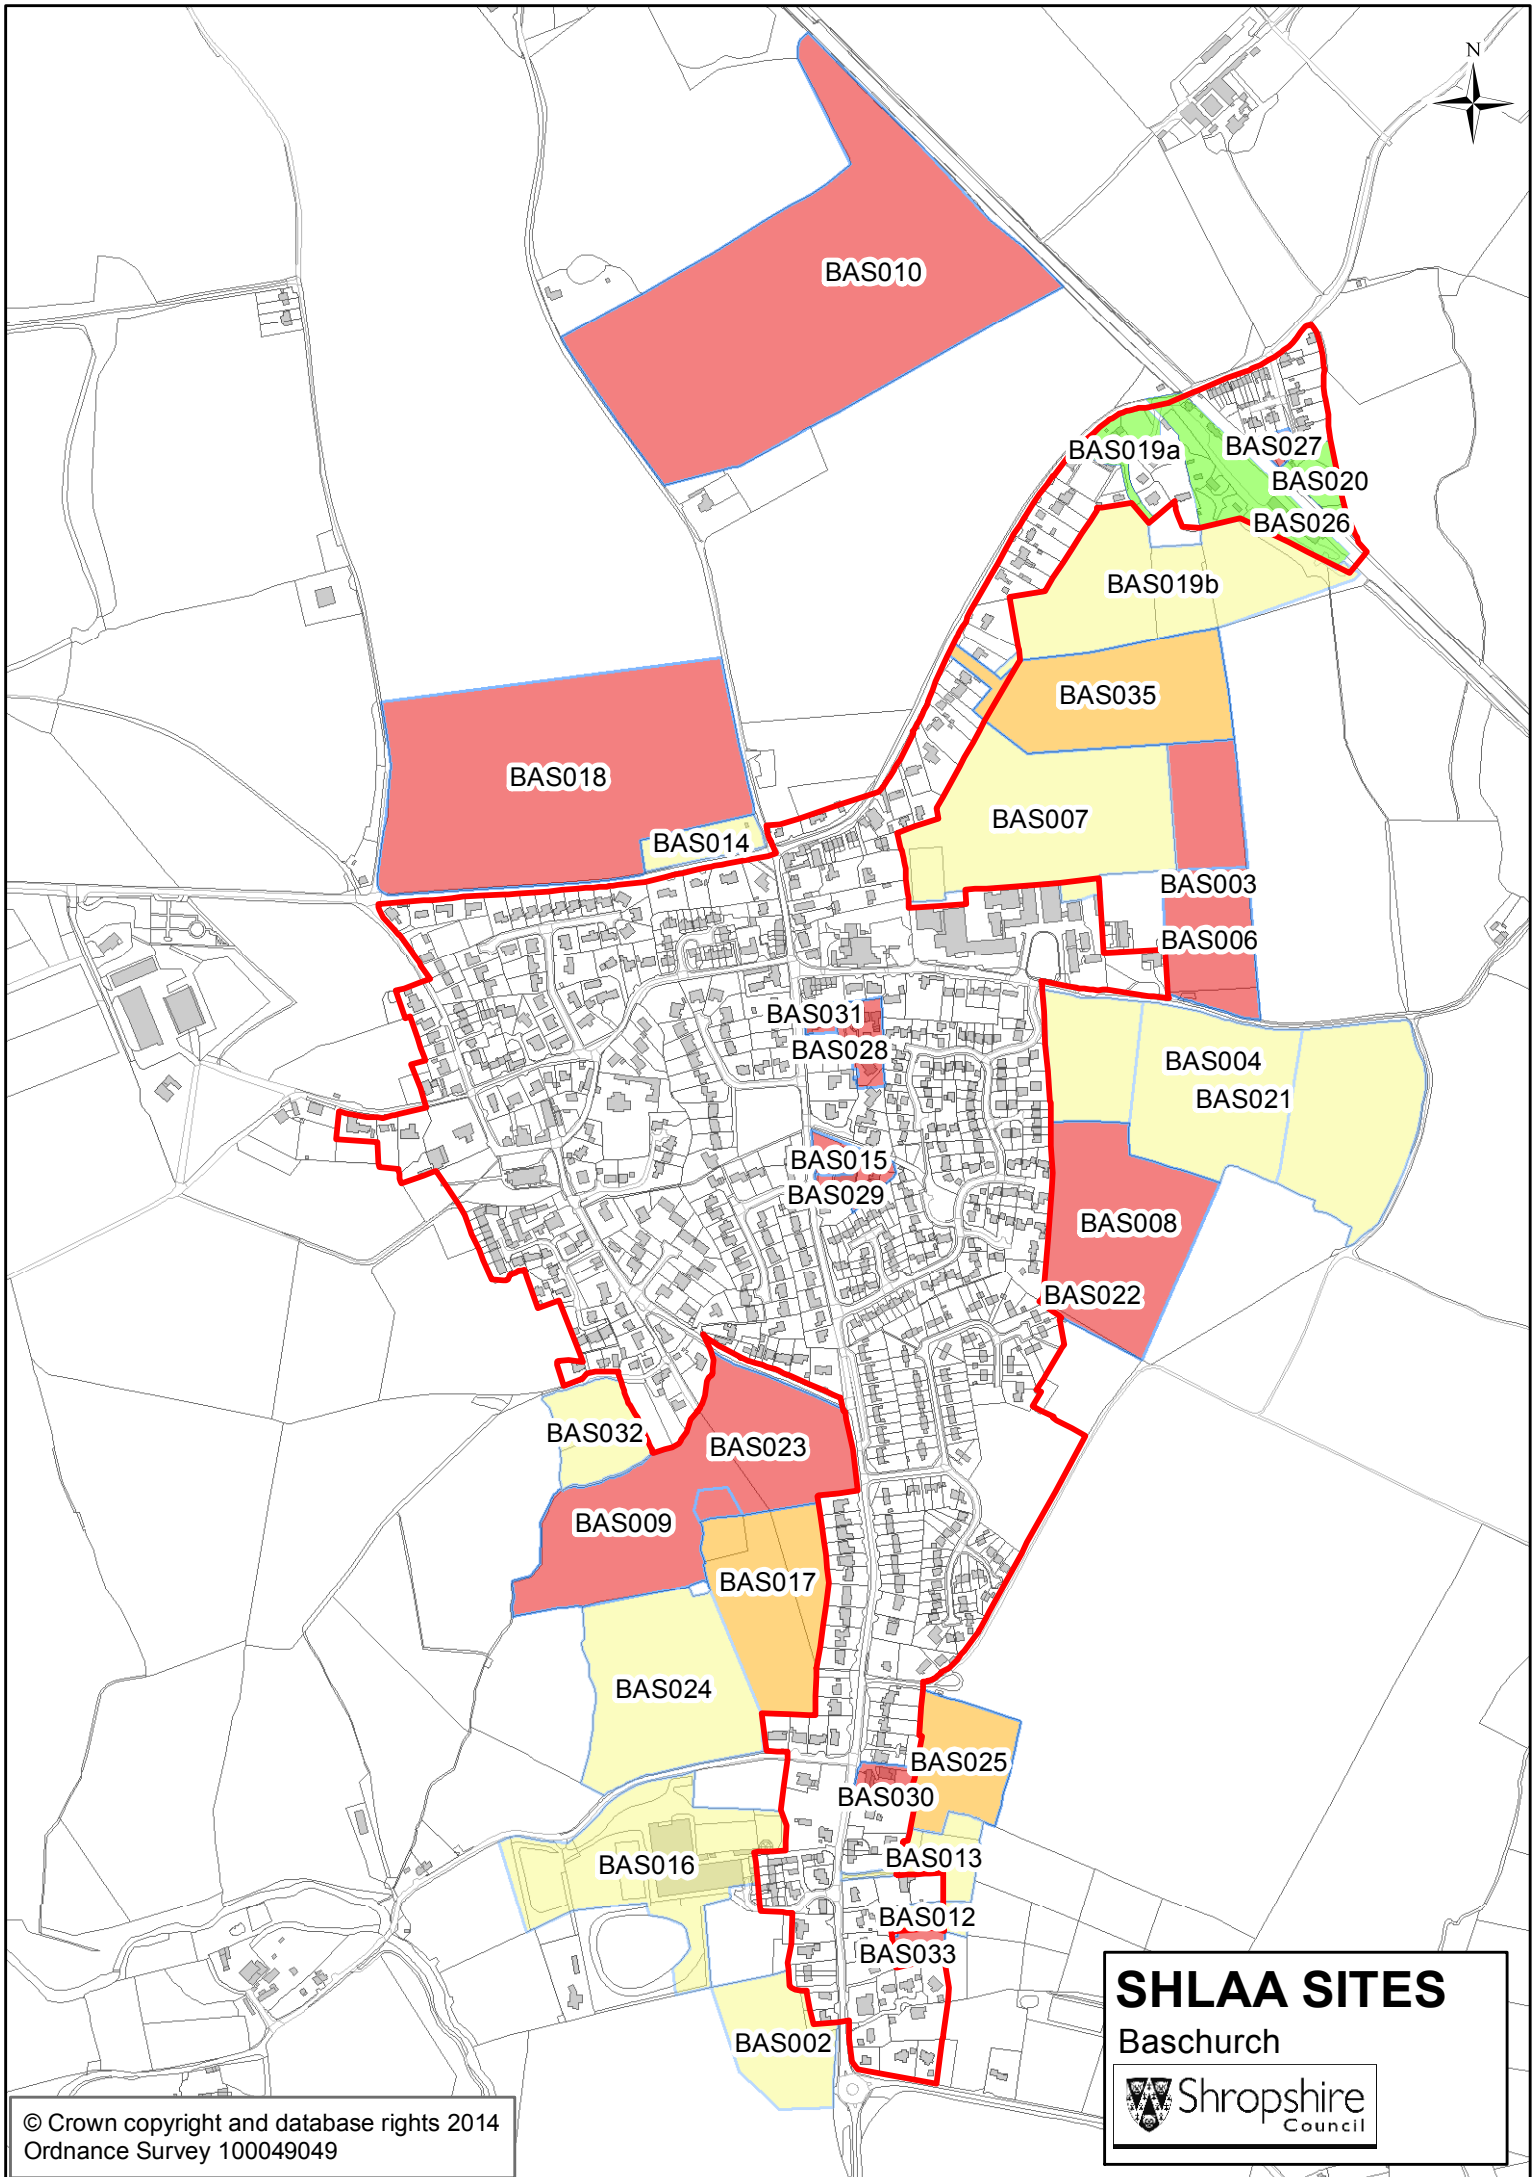

ASHM002

ASHM005sd

ASHP001

ASHP002

ASHP003

© Crown copyright and database rights 2014
Ordnance Survey 100049049

SHLAA SITES
Ash Magna & Ash Parva

Shropshire
Council