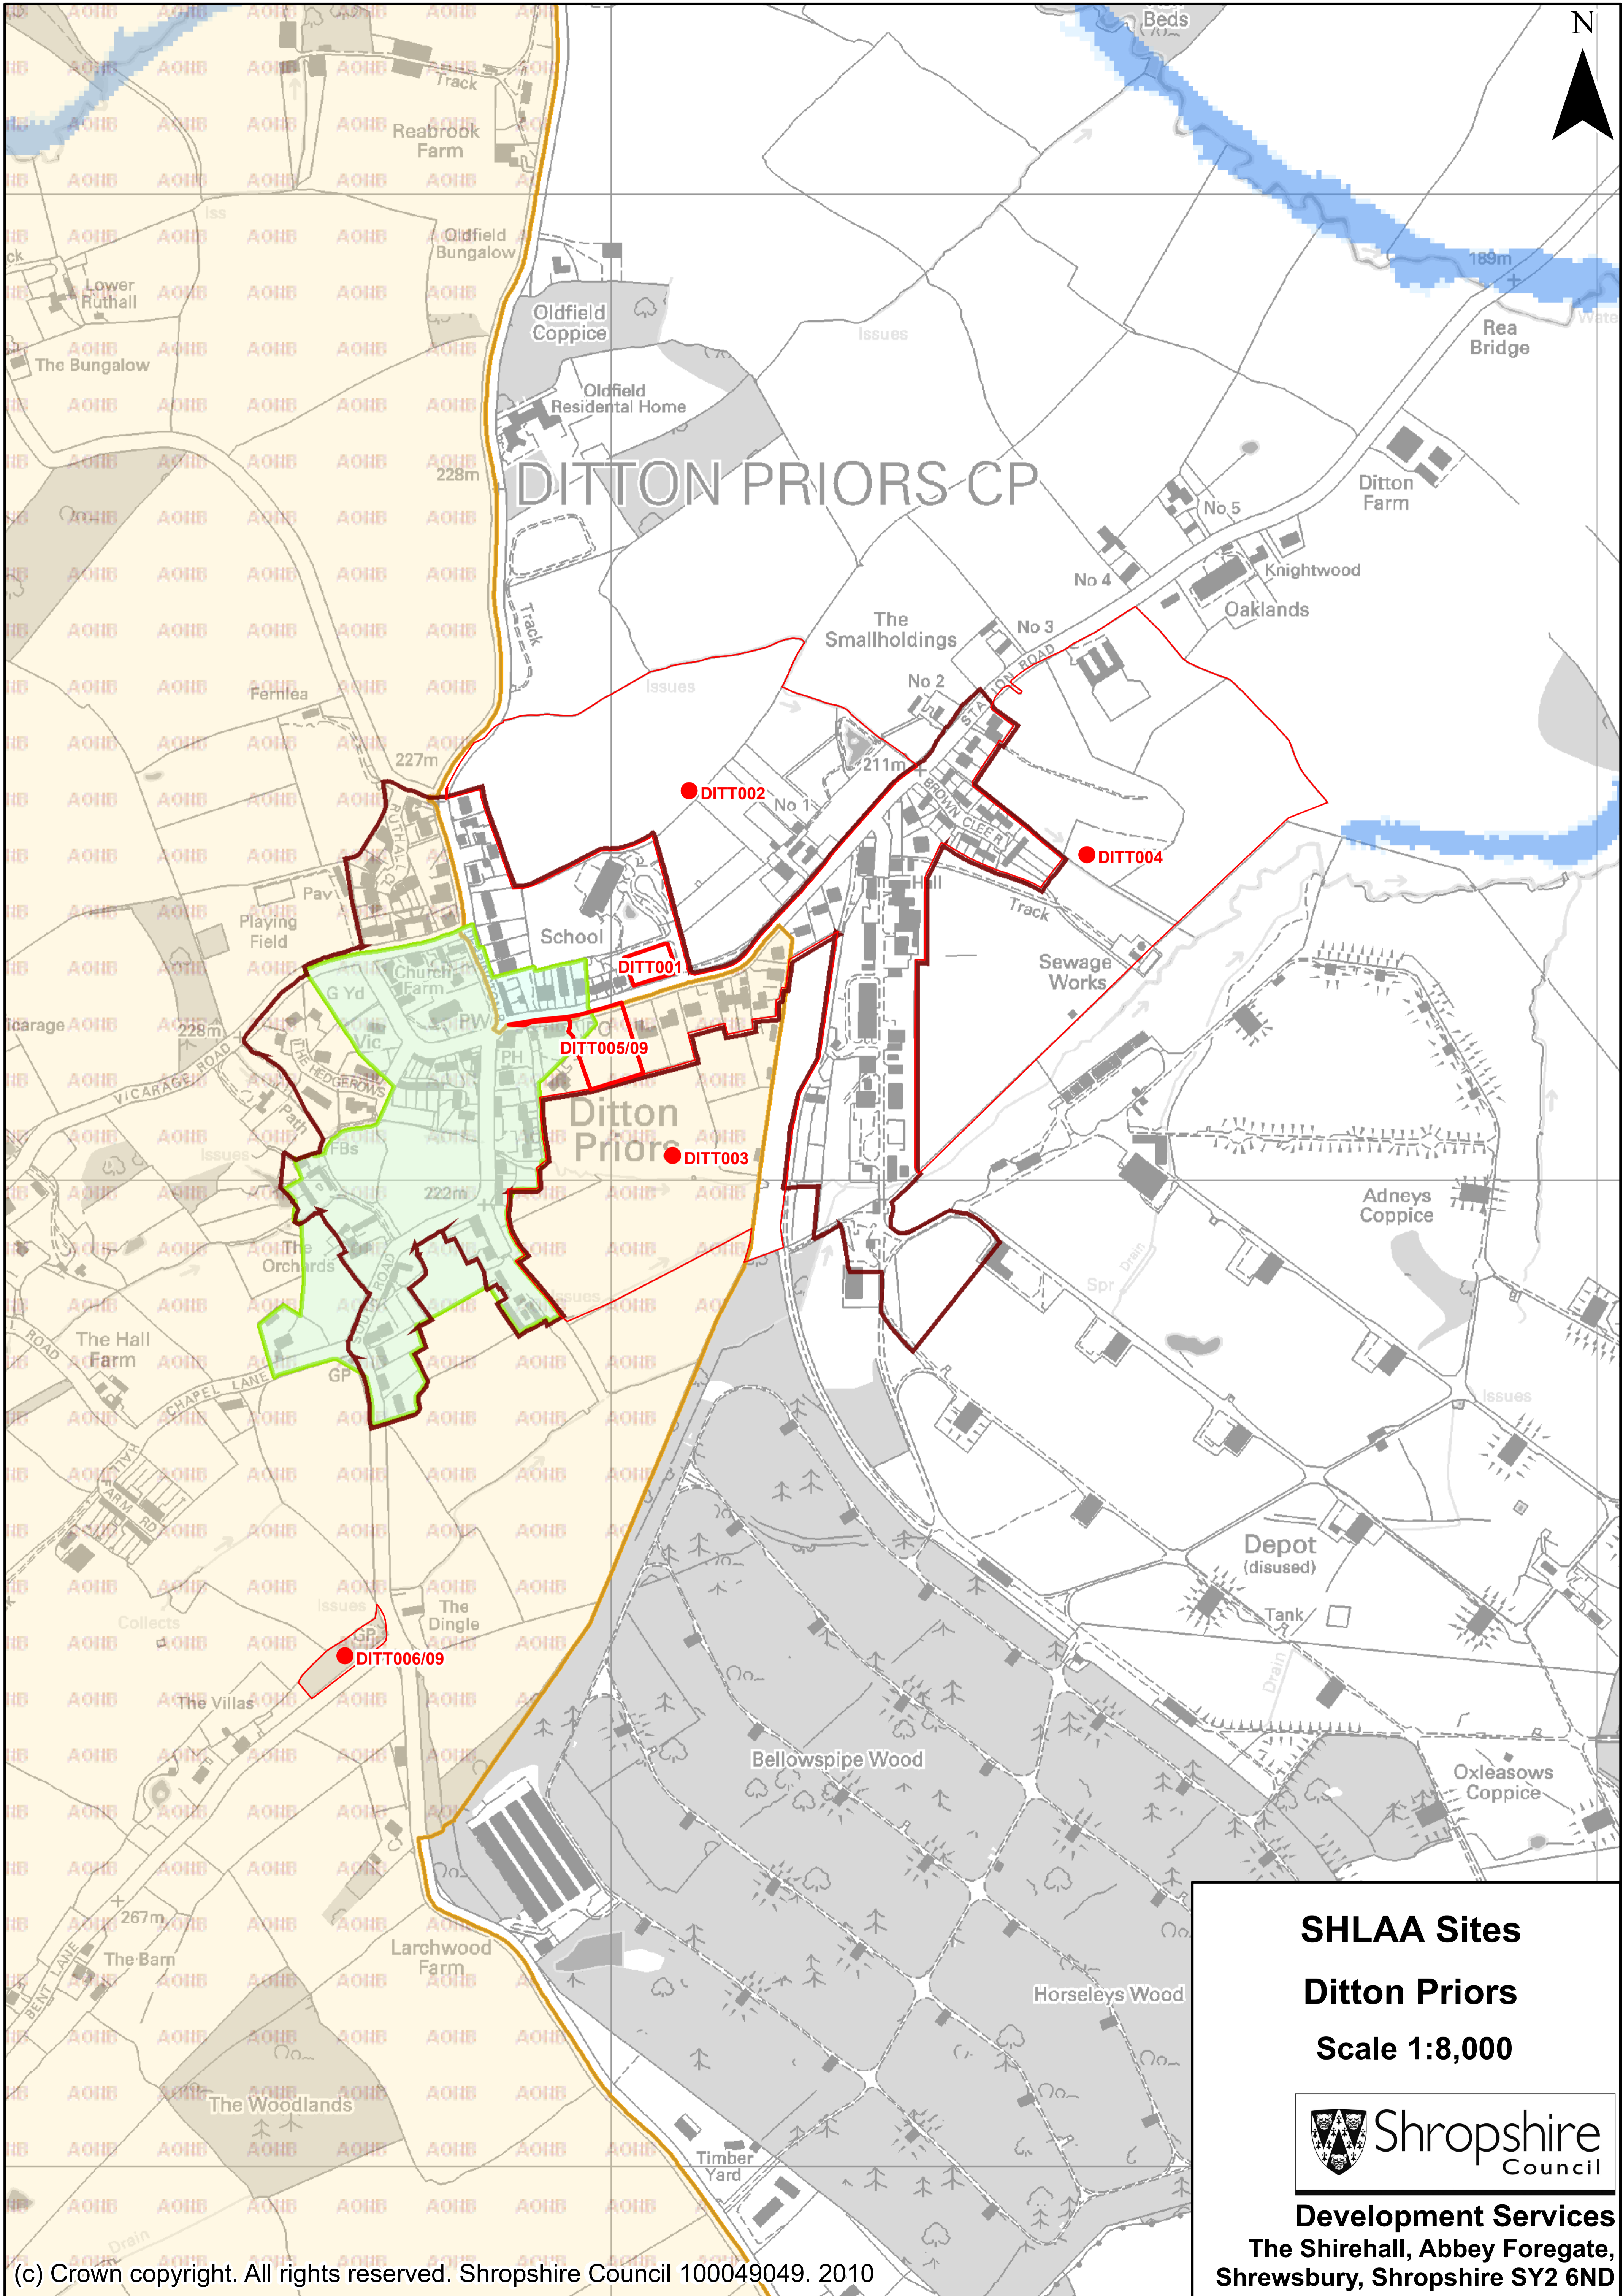

SHLAA Sites
Cressage
Scale 1:7,000

Development Services
 The Shirehall, Abbey Foregate,
 Shrewsbury, Shropshire SY2 6ND

SHLAA Sites
Cross Houses
 Scale 1:12,000

Development Services
 The Shirehall, Abbey Foregate,
 Shrewsbury, Shropshire SY2 6ND

SHLAA Sites
Ditton Priors
Scale 1:8,000

Development Services
 The Shirehall, Abbey Foregate,
 Shrewsbury, Shropshire SY2 6ND

SHLAA Sites

Dorrington

Scale 1:8,000

Development Services

**The Shirehall, Abbey Foregate,
Shrewsbury, Shropshire SY2 6ND**