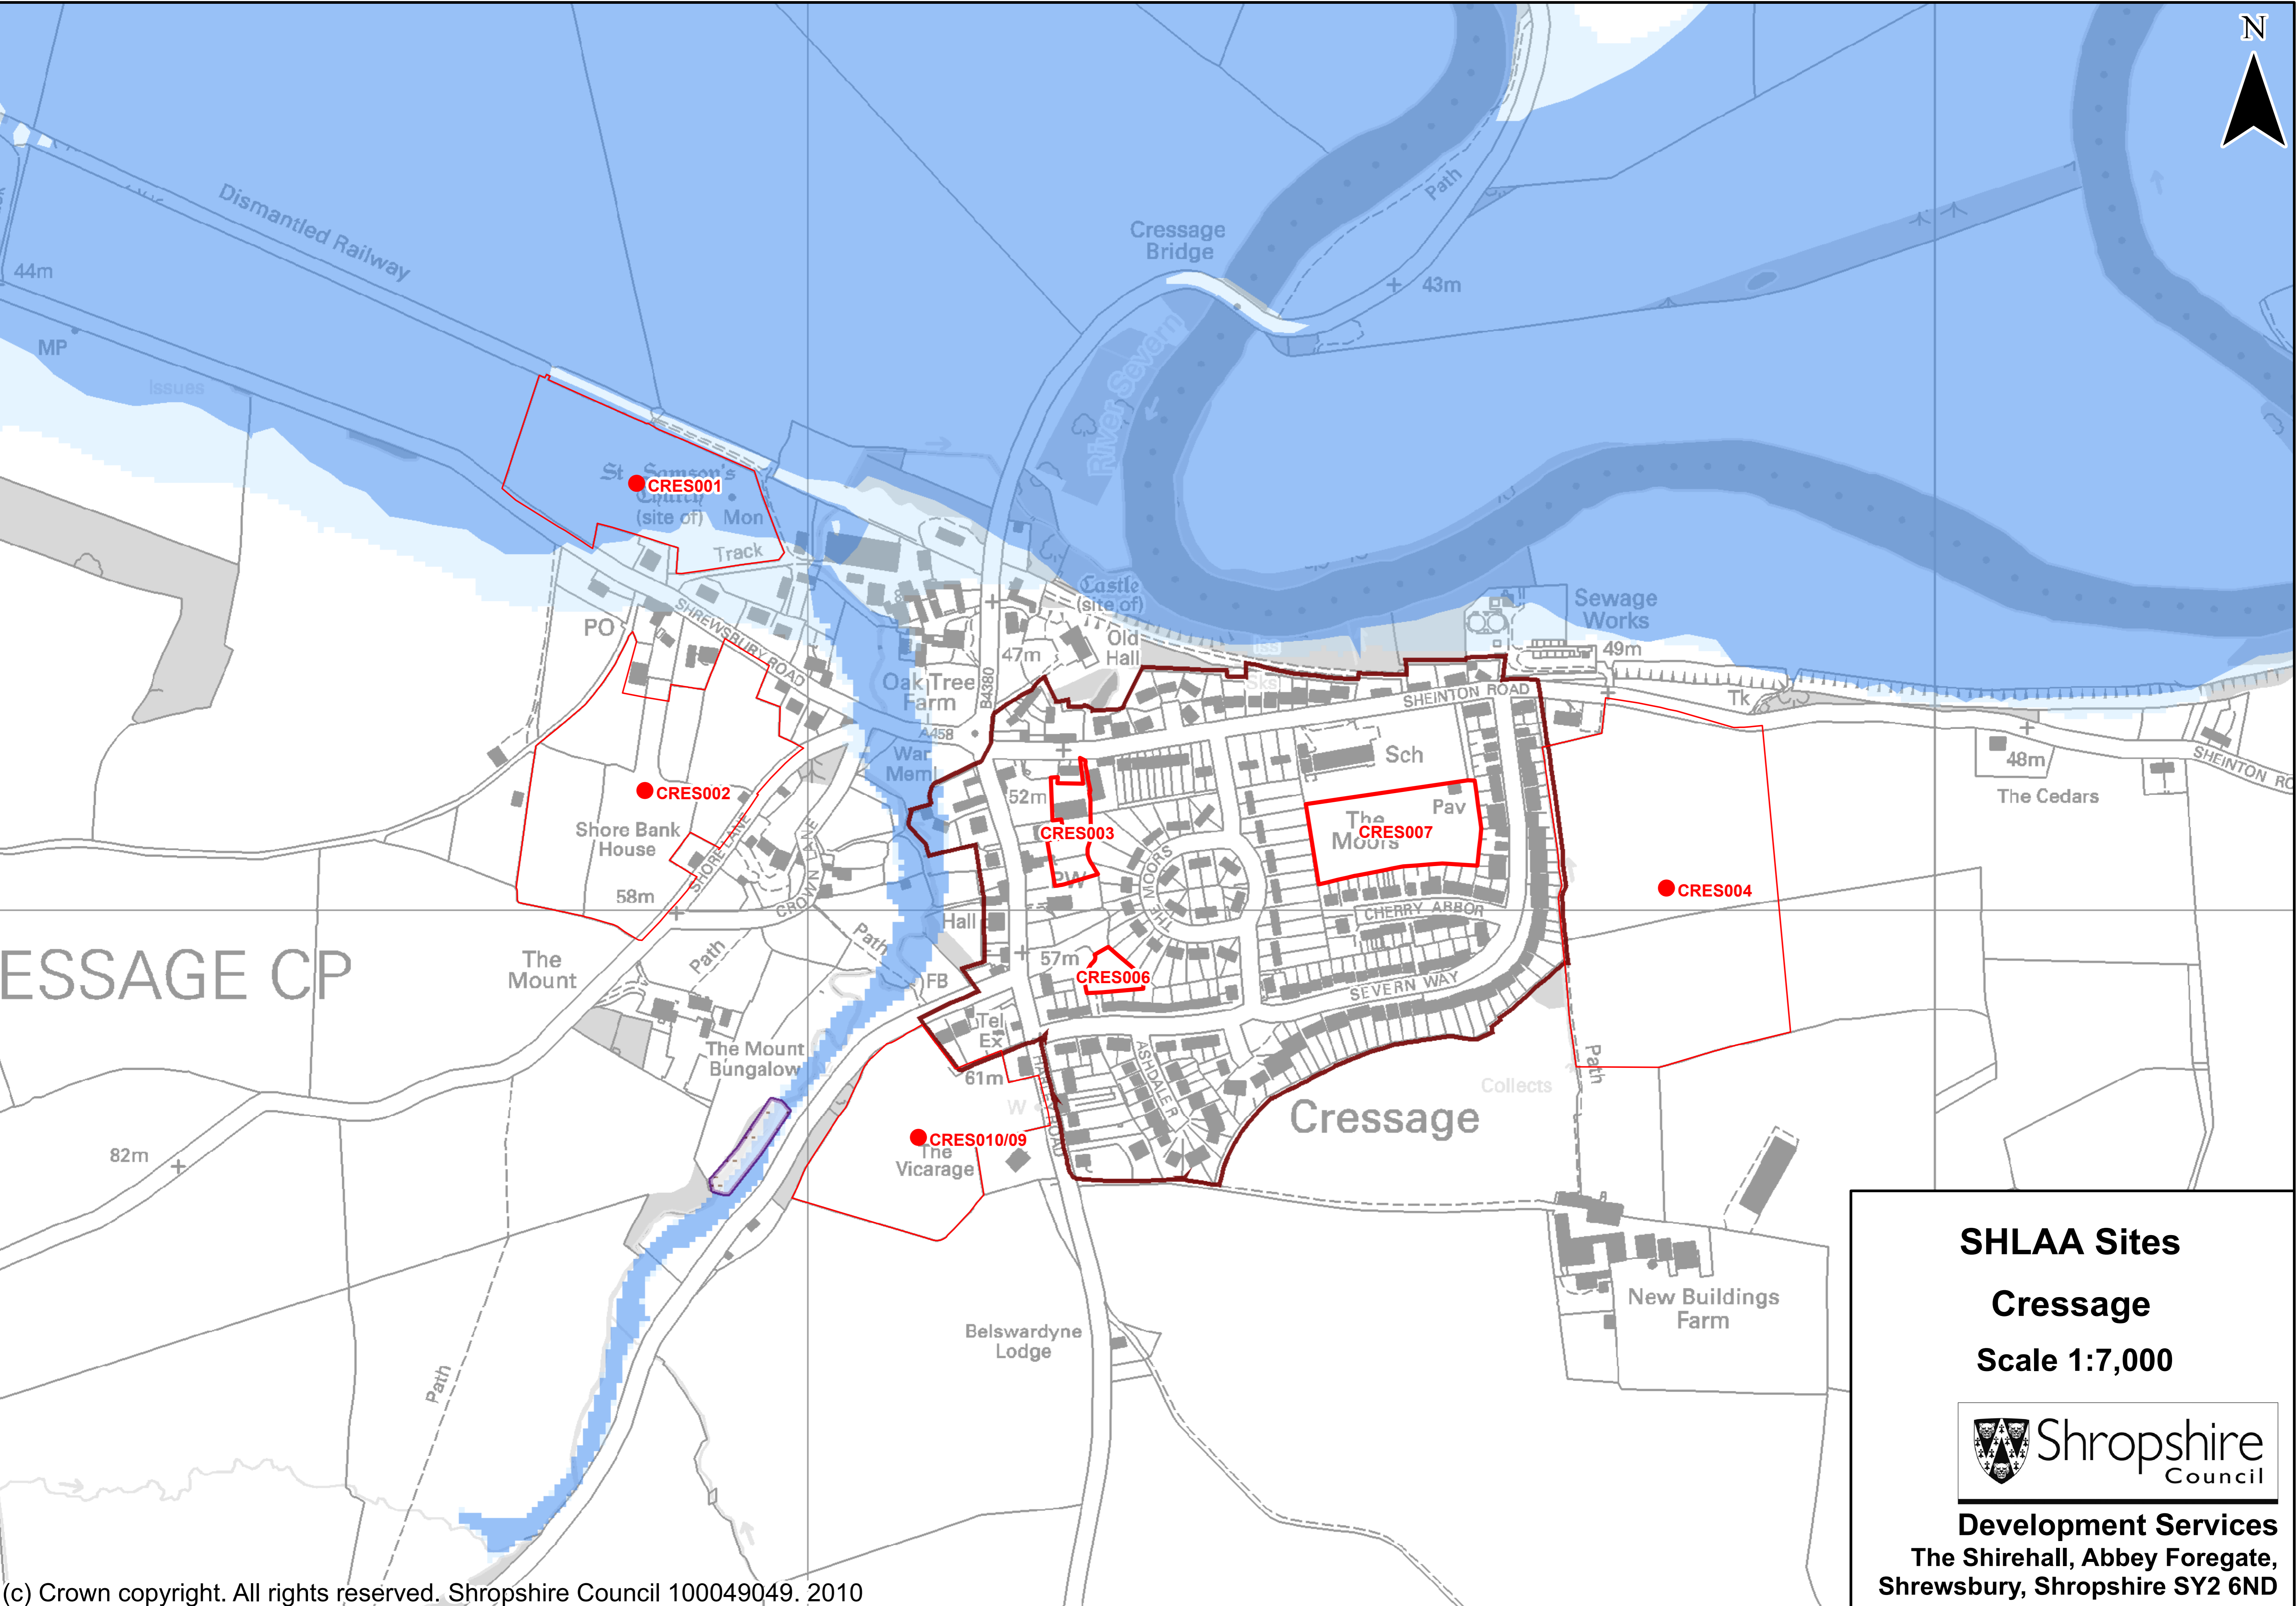

SHLAA Sites
Cressage
Scale 1:7,000

Development Services
The Shirehall, Abbey Foregate,
Shrewsbury, Shropshire SY2 6ND