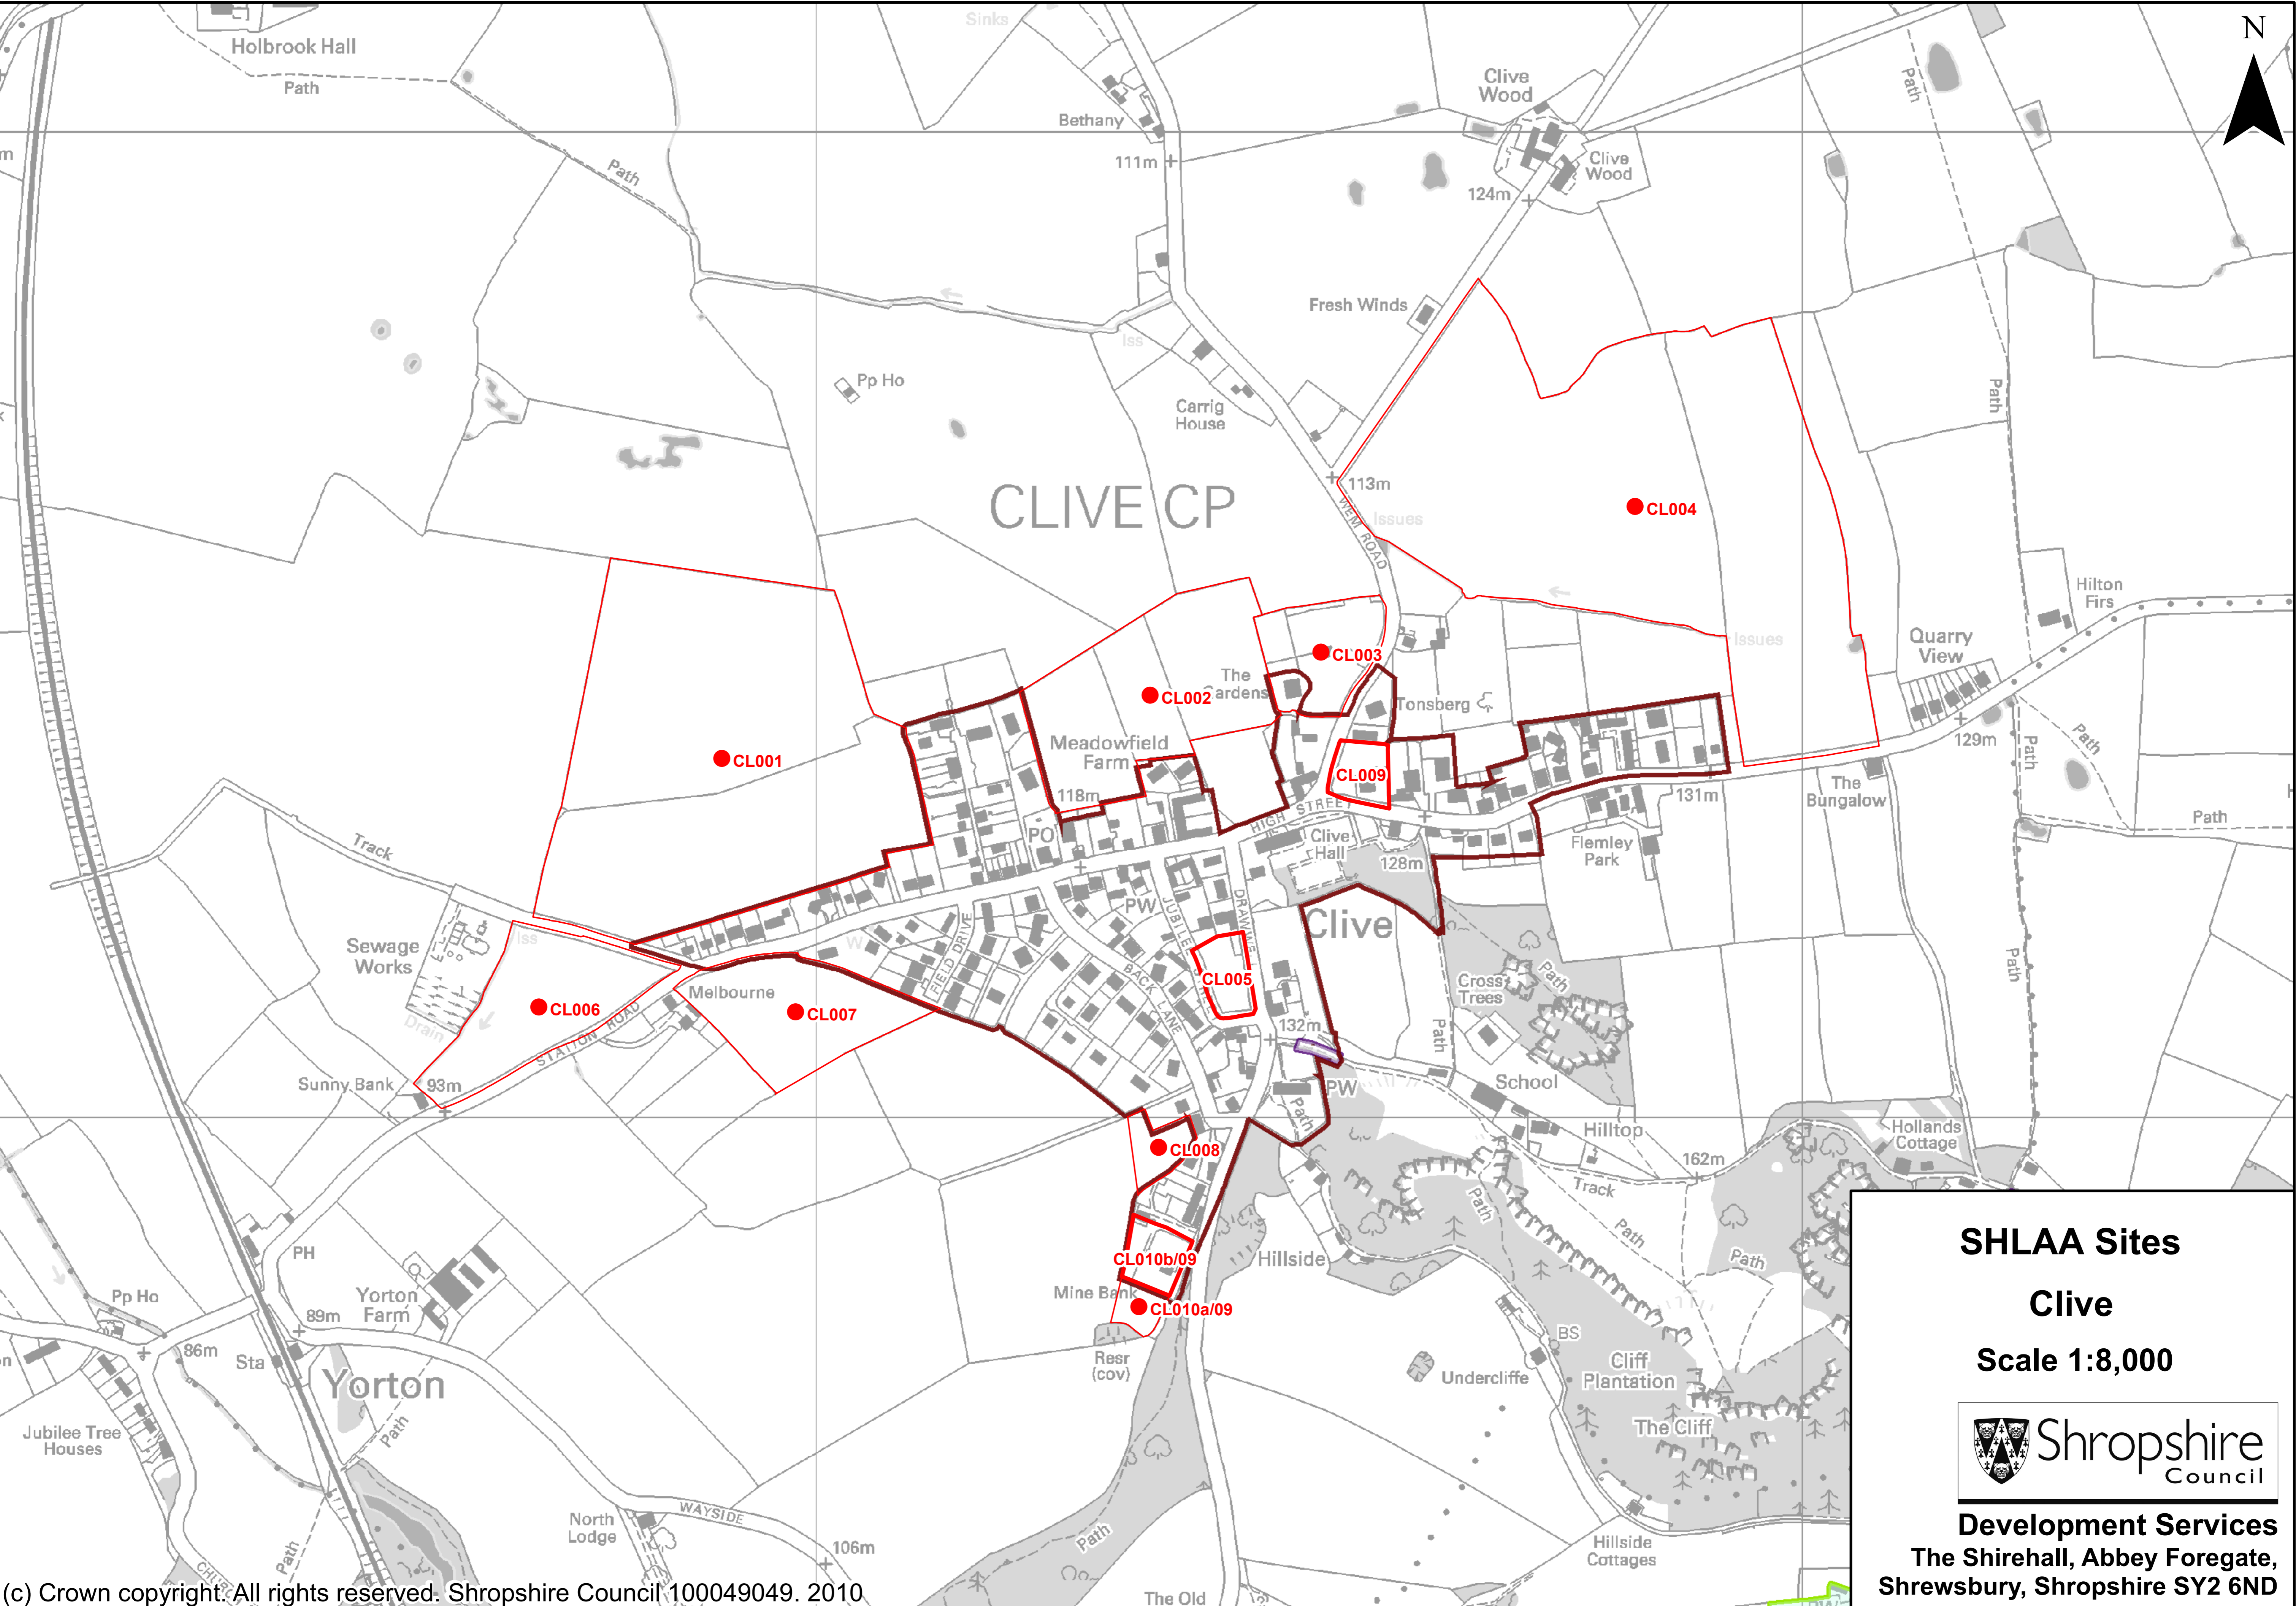

SHLAA Sites
Clive
Scale 1:8,000

Development Services
The Shirehall, Abbey Foregate,
Shrewsbury, Shropshire SY2 6ND