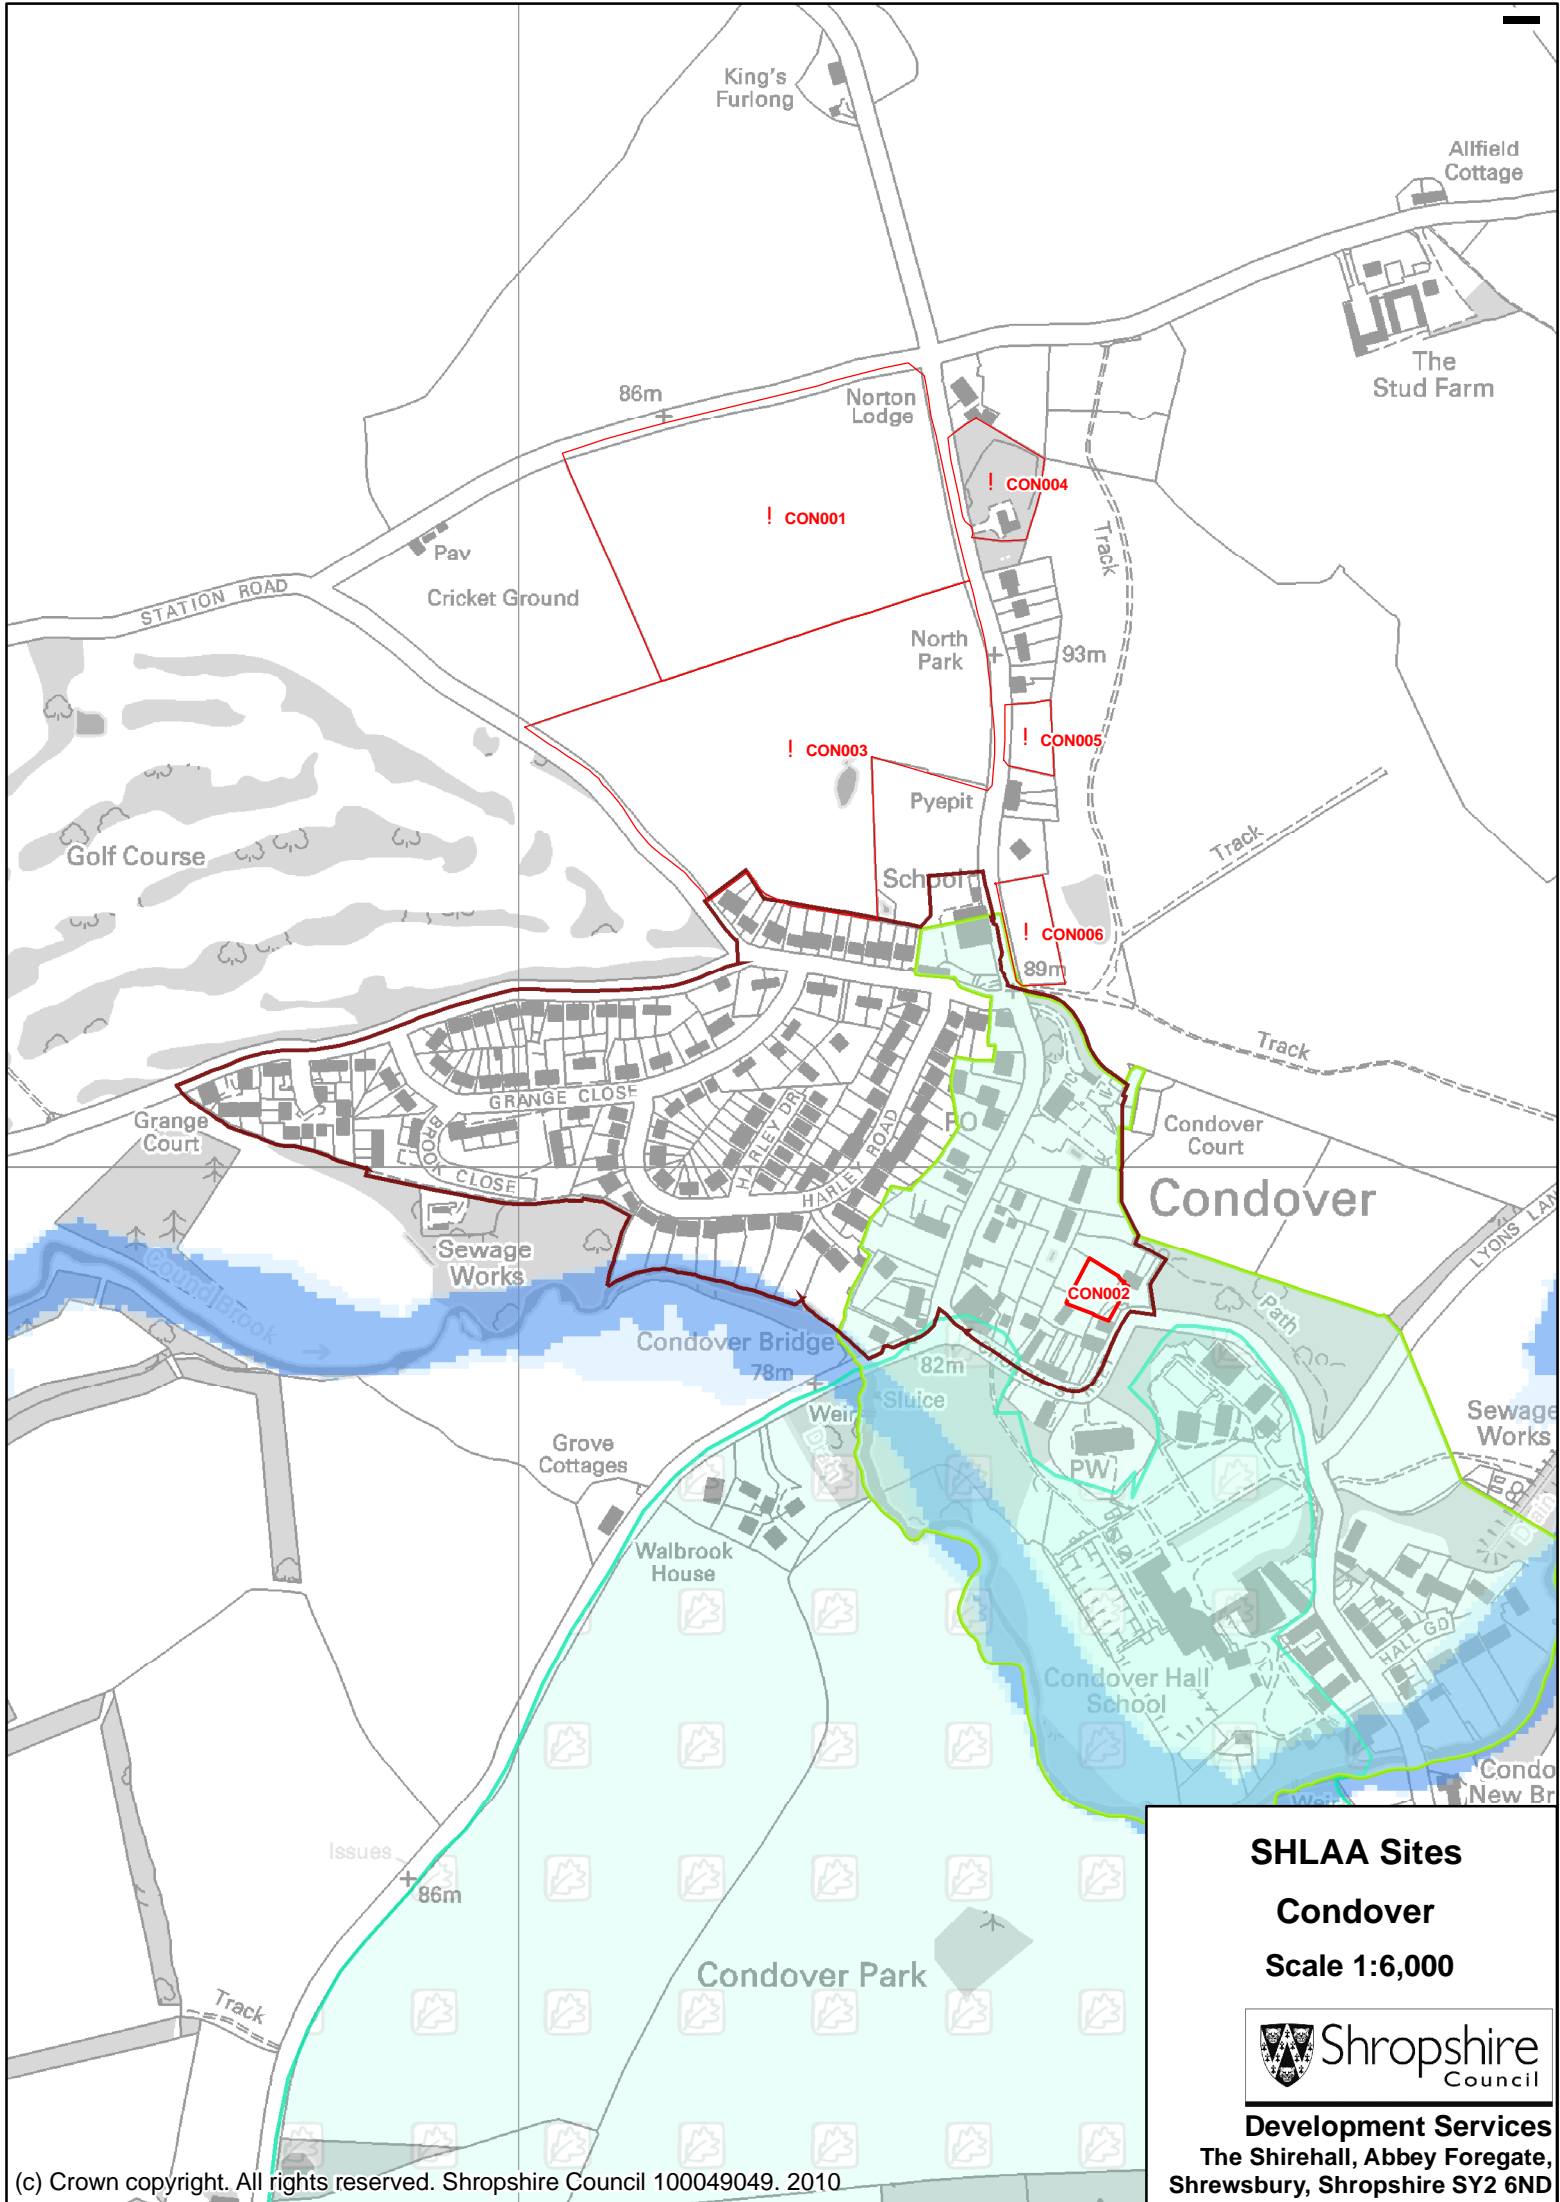

SHLAA Sites
Clive
Scale 1:8,000

Development Services
The Shirehall, Abbey Foregate,
Shrewsbury, Shropshire SY2 6ND

COCKSHUTT CP

SHLAA Sites
Cockshutt
Scale 1:7,000

Development Services
 The Shirehall, Abbey Foregate,
 Shrewsbury, Shropshire SY2 6ND