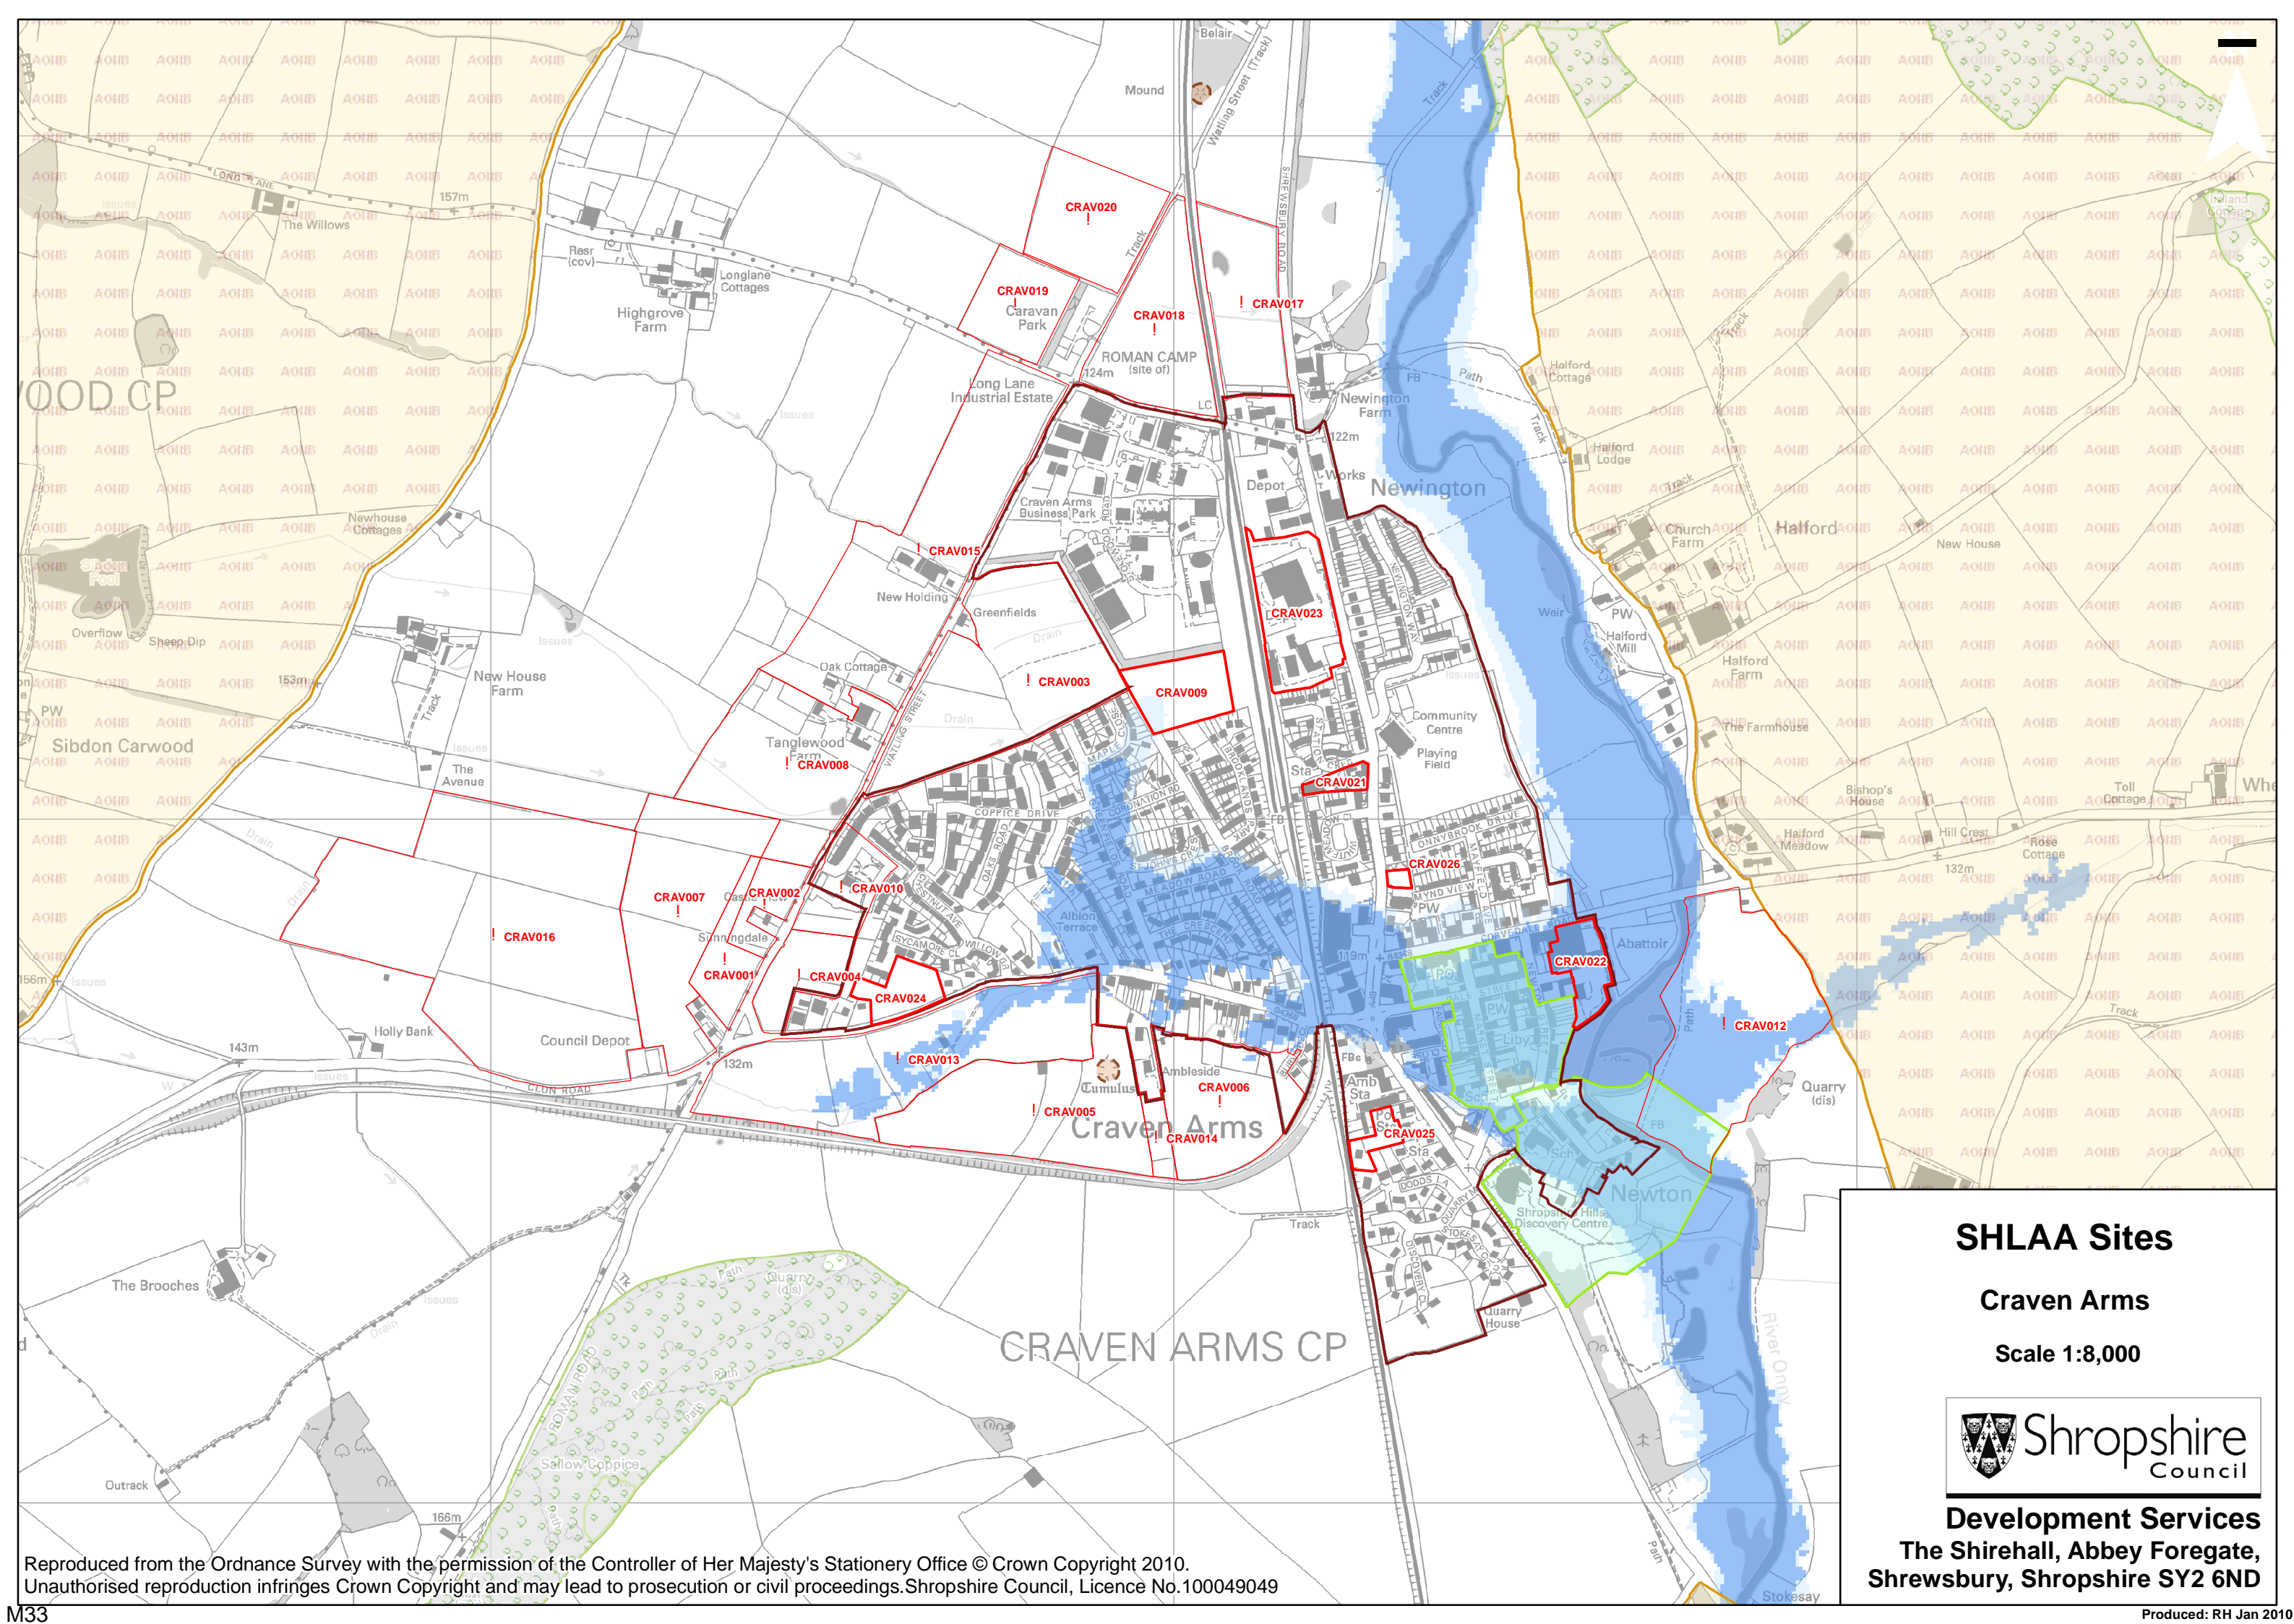

SHLAA Sites
Condover
Scale 1:6,000

Development Services
 The Shirehall, Abbey Foregate,
 Shrewsbury, Shropshire SY2 6ND

SHLAA Sites

Craven Arms

Scale 1:8,000

Development Services
The Shirehall, Abbey Foregate,
Shrewsbury, Shropshire SY2 6ND