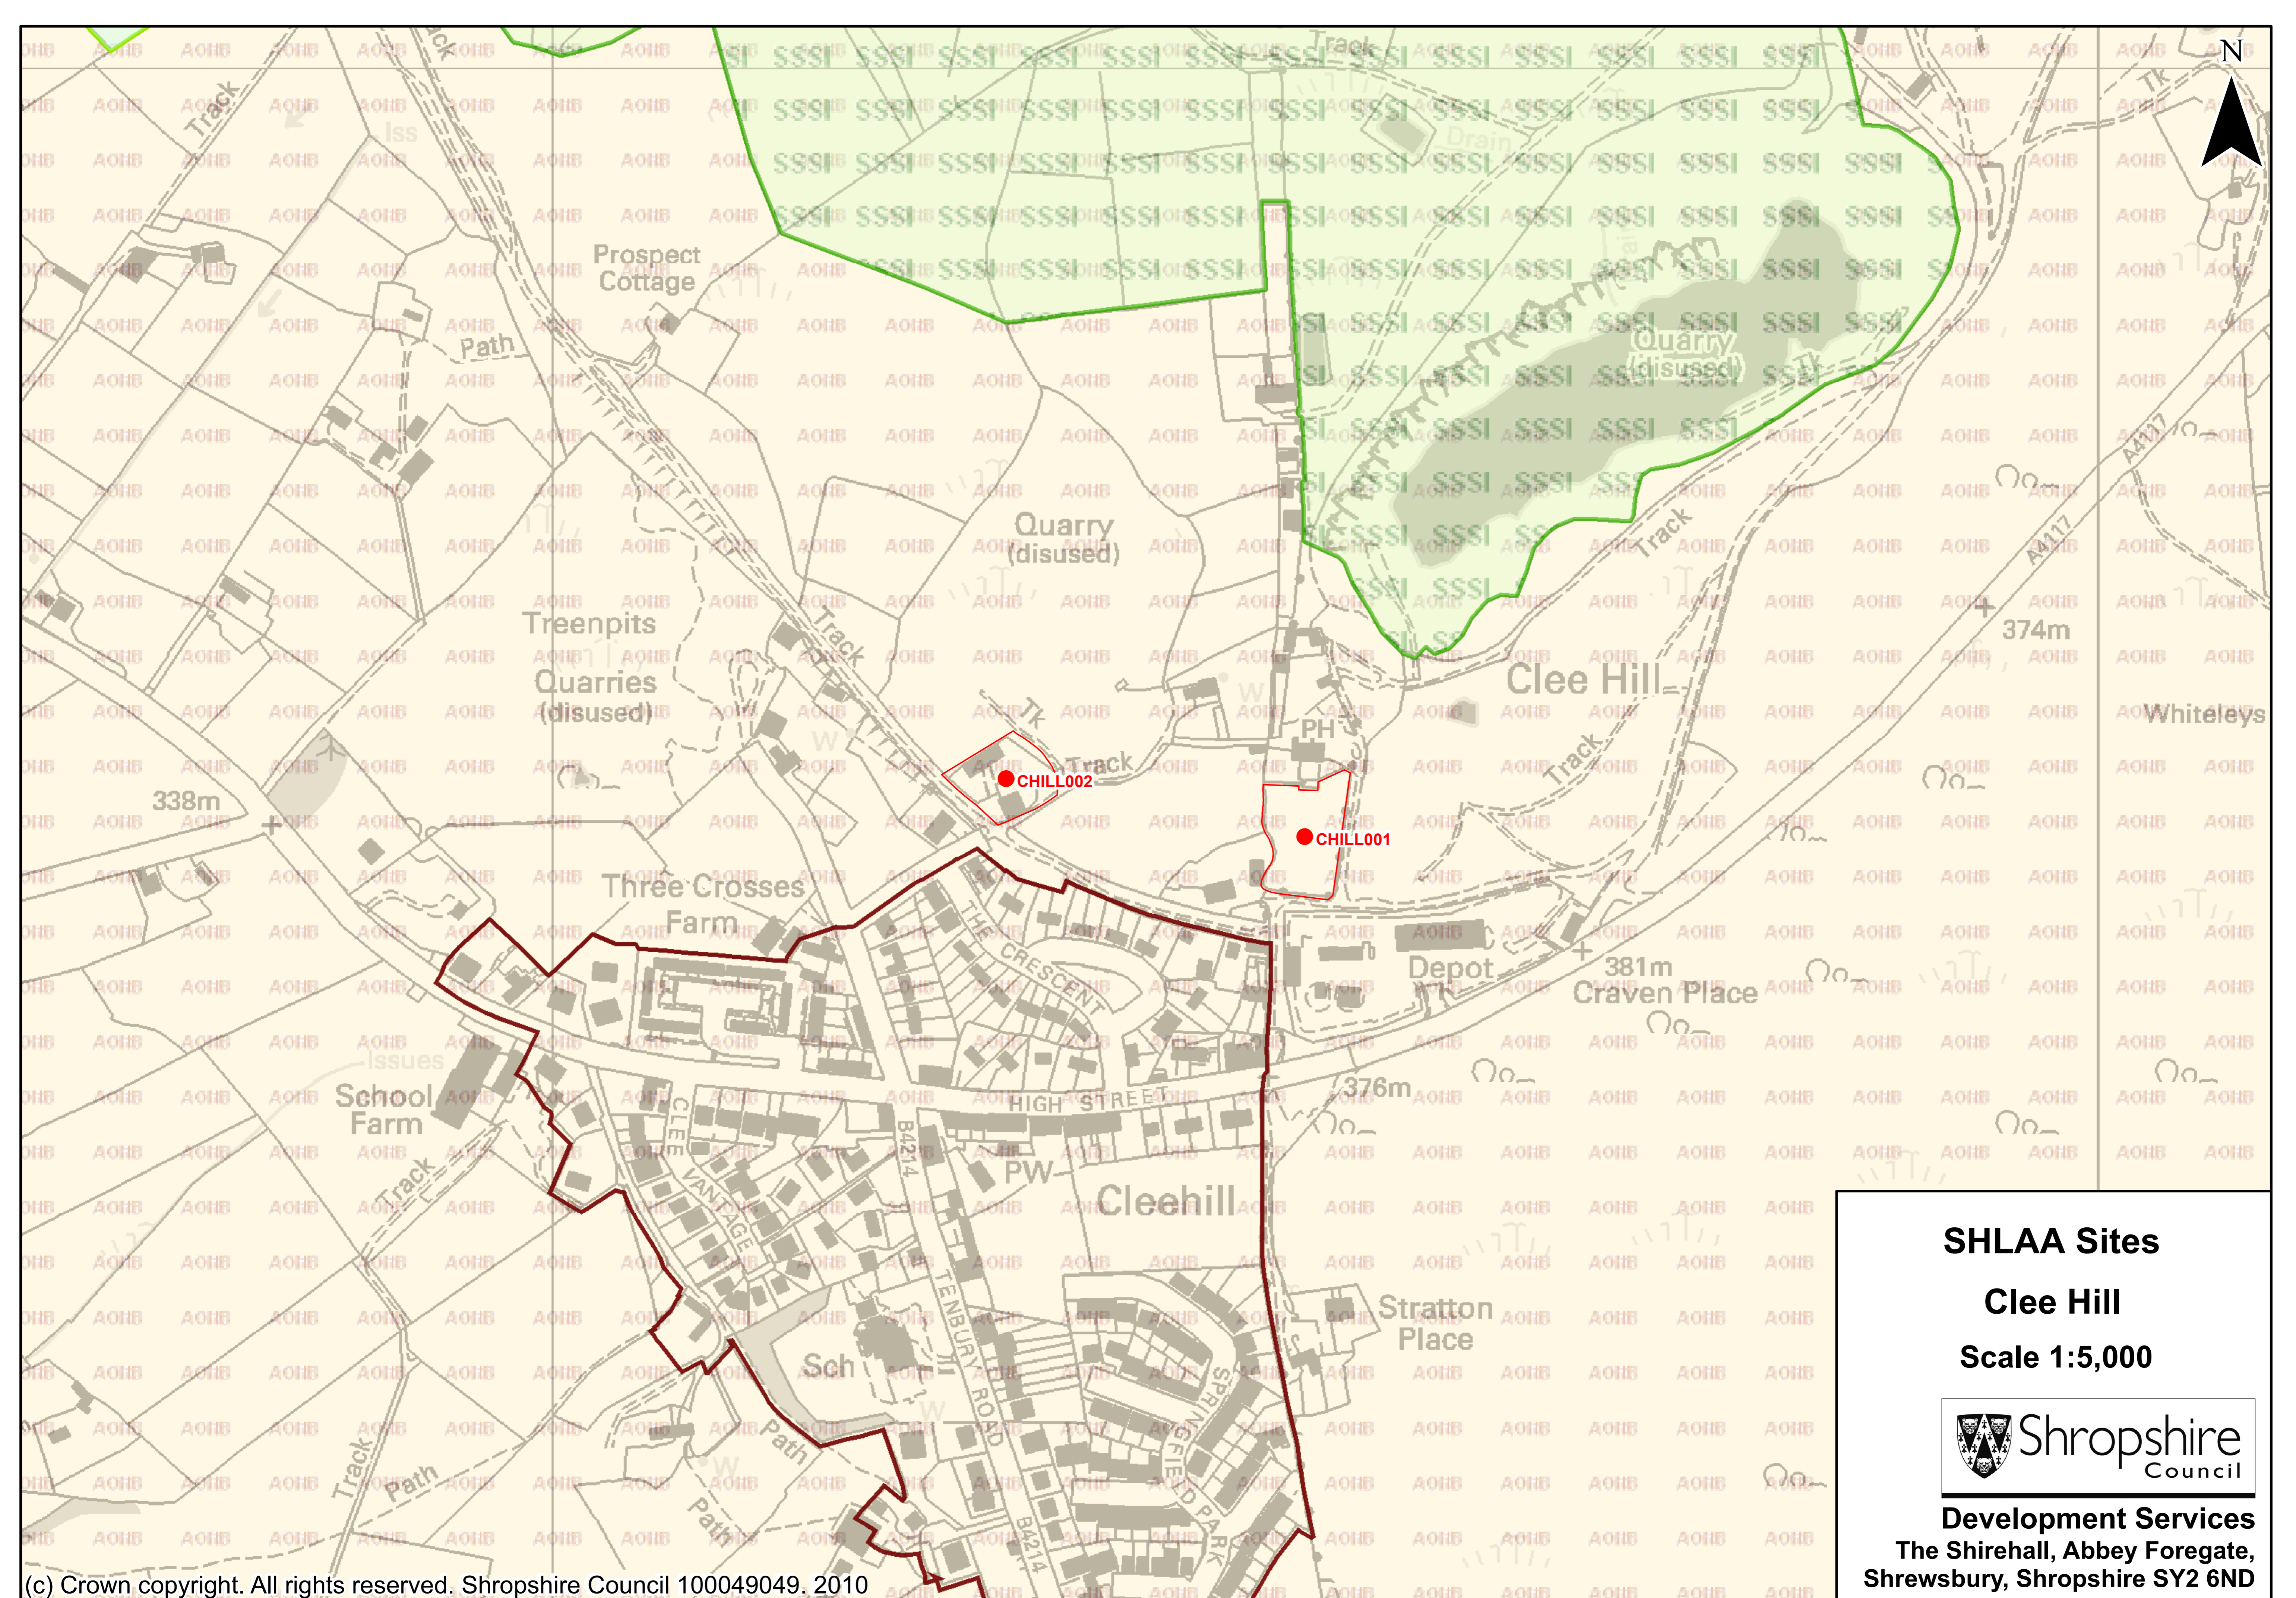

SHLAA Sites

Clee Hill

Scale 1:5,000

Development Services
The Shirehall, Abbey Foregate,
Shrewsbury, Shropshire SY2 6ND