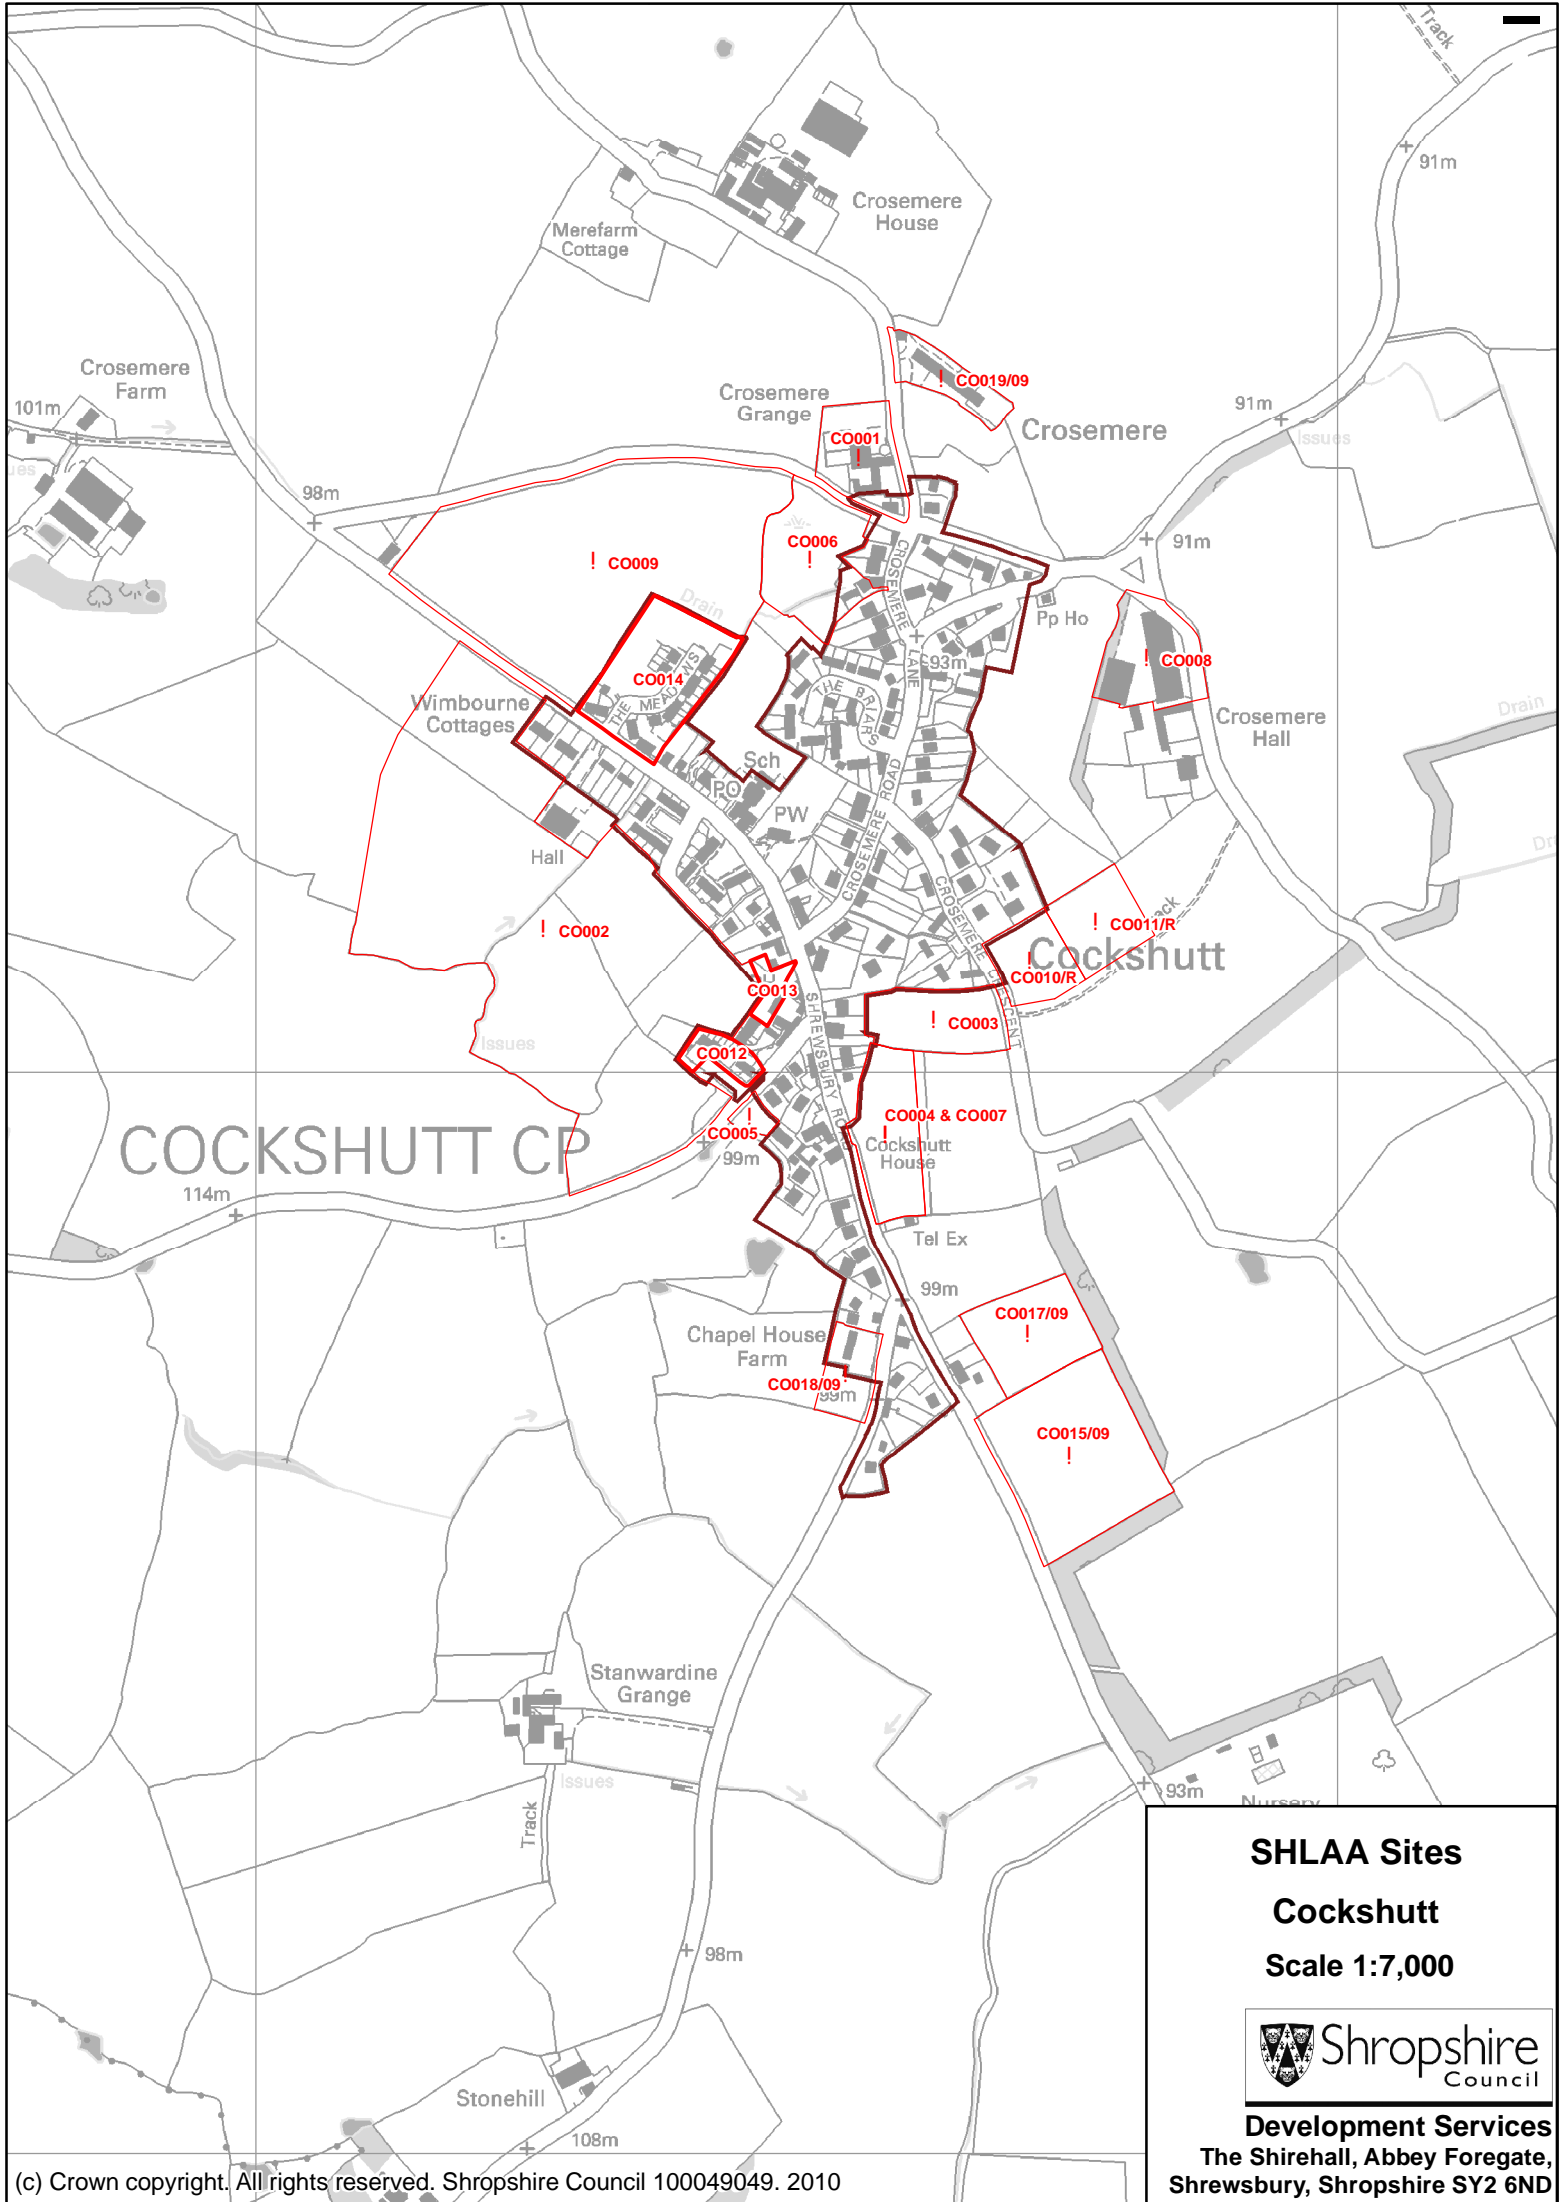

SHLAA Sites

Clee Hill

Scale 1:5,000

Development Services
 The Shirehall, Abbey Foregate,
 Shrewsbury, Shropshire SY2 6ND

SHLAA Sites
Cleobury Mortimer
Scale 1:10,000

Development Services
 The Shirehall, Abbey Foregate,
 Shrewsbury, Shropshire SY2 6ND

SHLAA Sites
Clive
Scale 1:8,000

Development Services
The Shirehall, Abbey Foregate,
Shrewsbury, Shropshire SY2 6ND

COCKSHUTT CP

SHLAA Sites
Cockshutt
Scale 1:7,000

Development Services
 The Shirehall, Abbey Foregate,
 Shrewsbury, Shropshire SY2 6ND