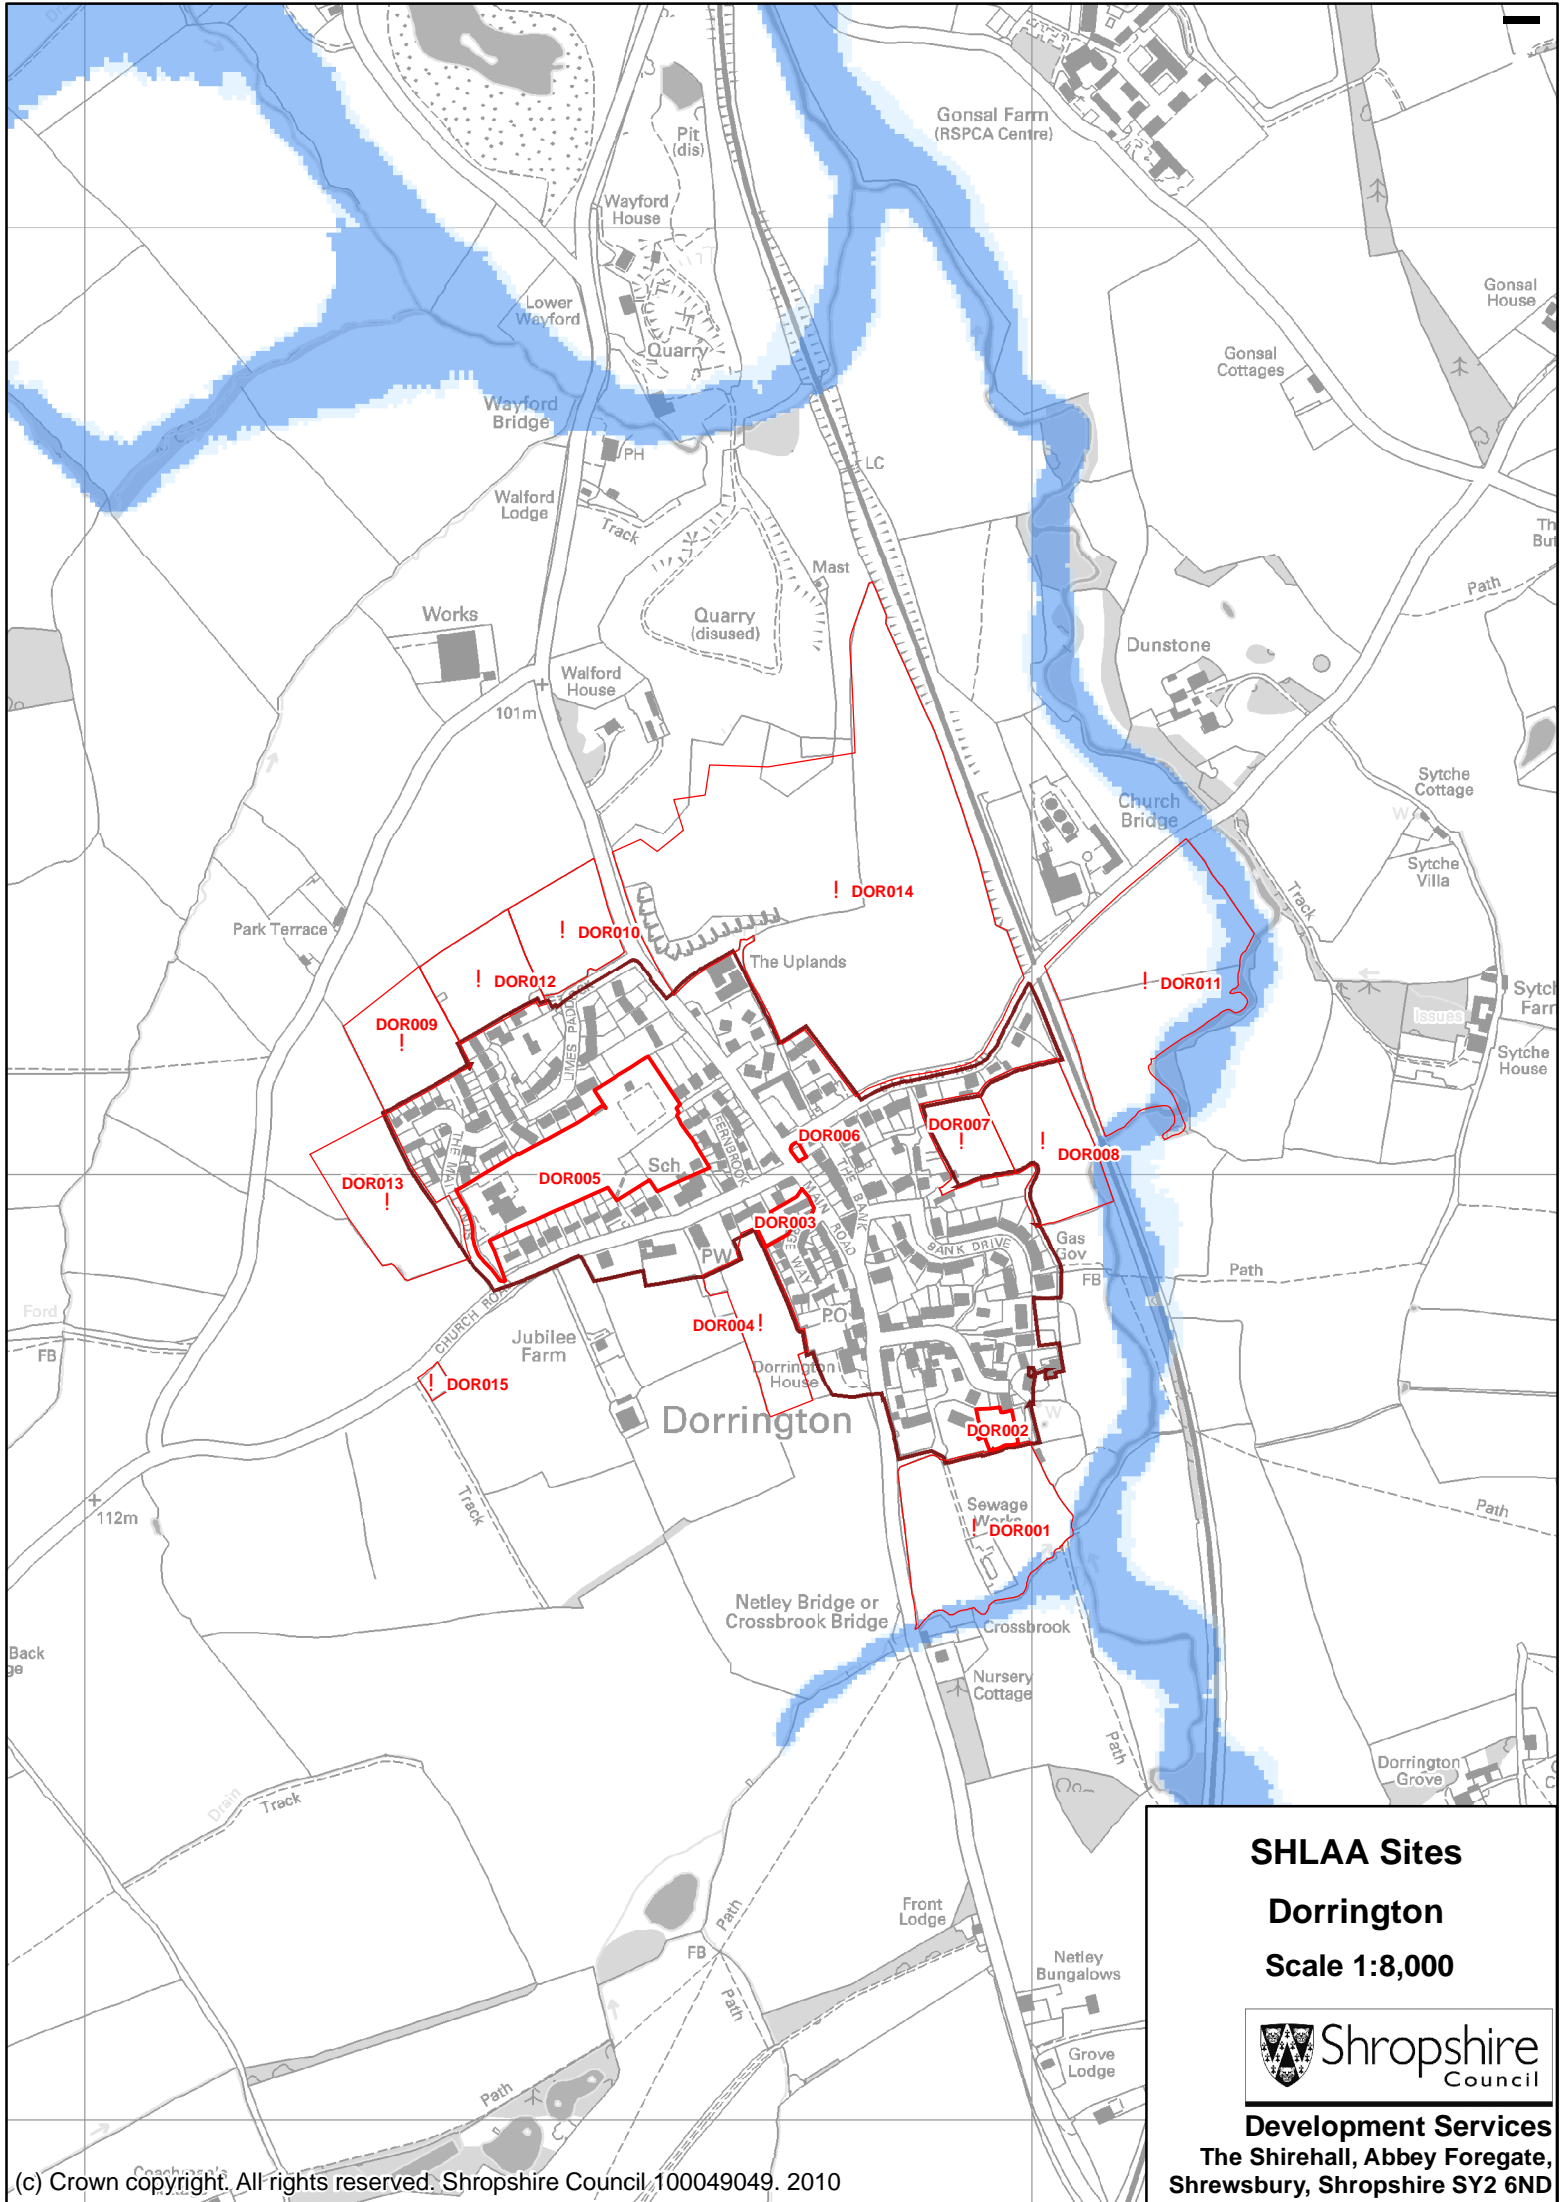

SHLAA Sites
Cressage
Scale 1:7,000

Development Services
 The Shirehall, Abbey Foregate,
 Shrewsbury, Shropshire SY2 6ND

SHLAA Sites
Cross Houses
 Scale 1:12,000

Development Services
 The Shirehall, Abbey Foregate,
 Shrewsbury, Shropshire SY2 6ND

SHLAA Sites
Ditton Priors
Scale 1:8,000

Development Services
 The Shirehall, Abbey Foregate,
 Shrewsbury, Shropshire SY2 6ND

SHLAA Sites

Dorrington

Scale 1:8,000

Development Services

**The Shirehall, Abbey Foregate,
Shrewsbury, Shropshire SY2 6ND**