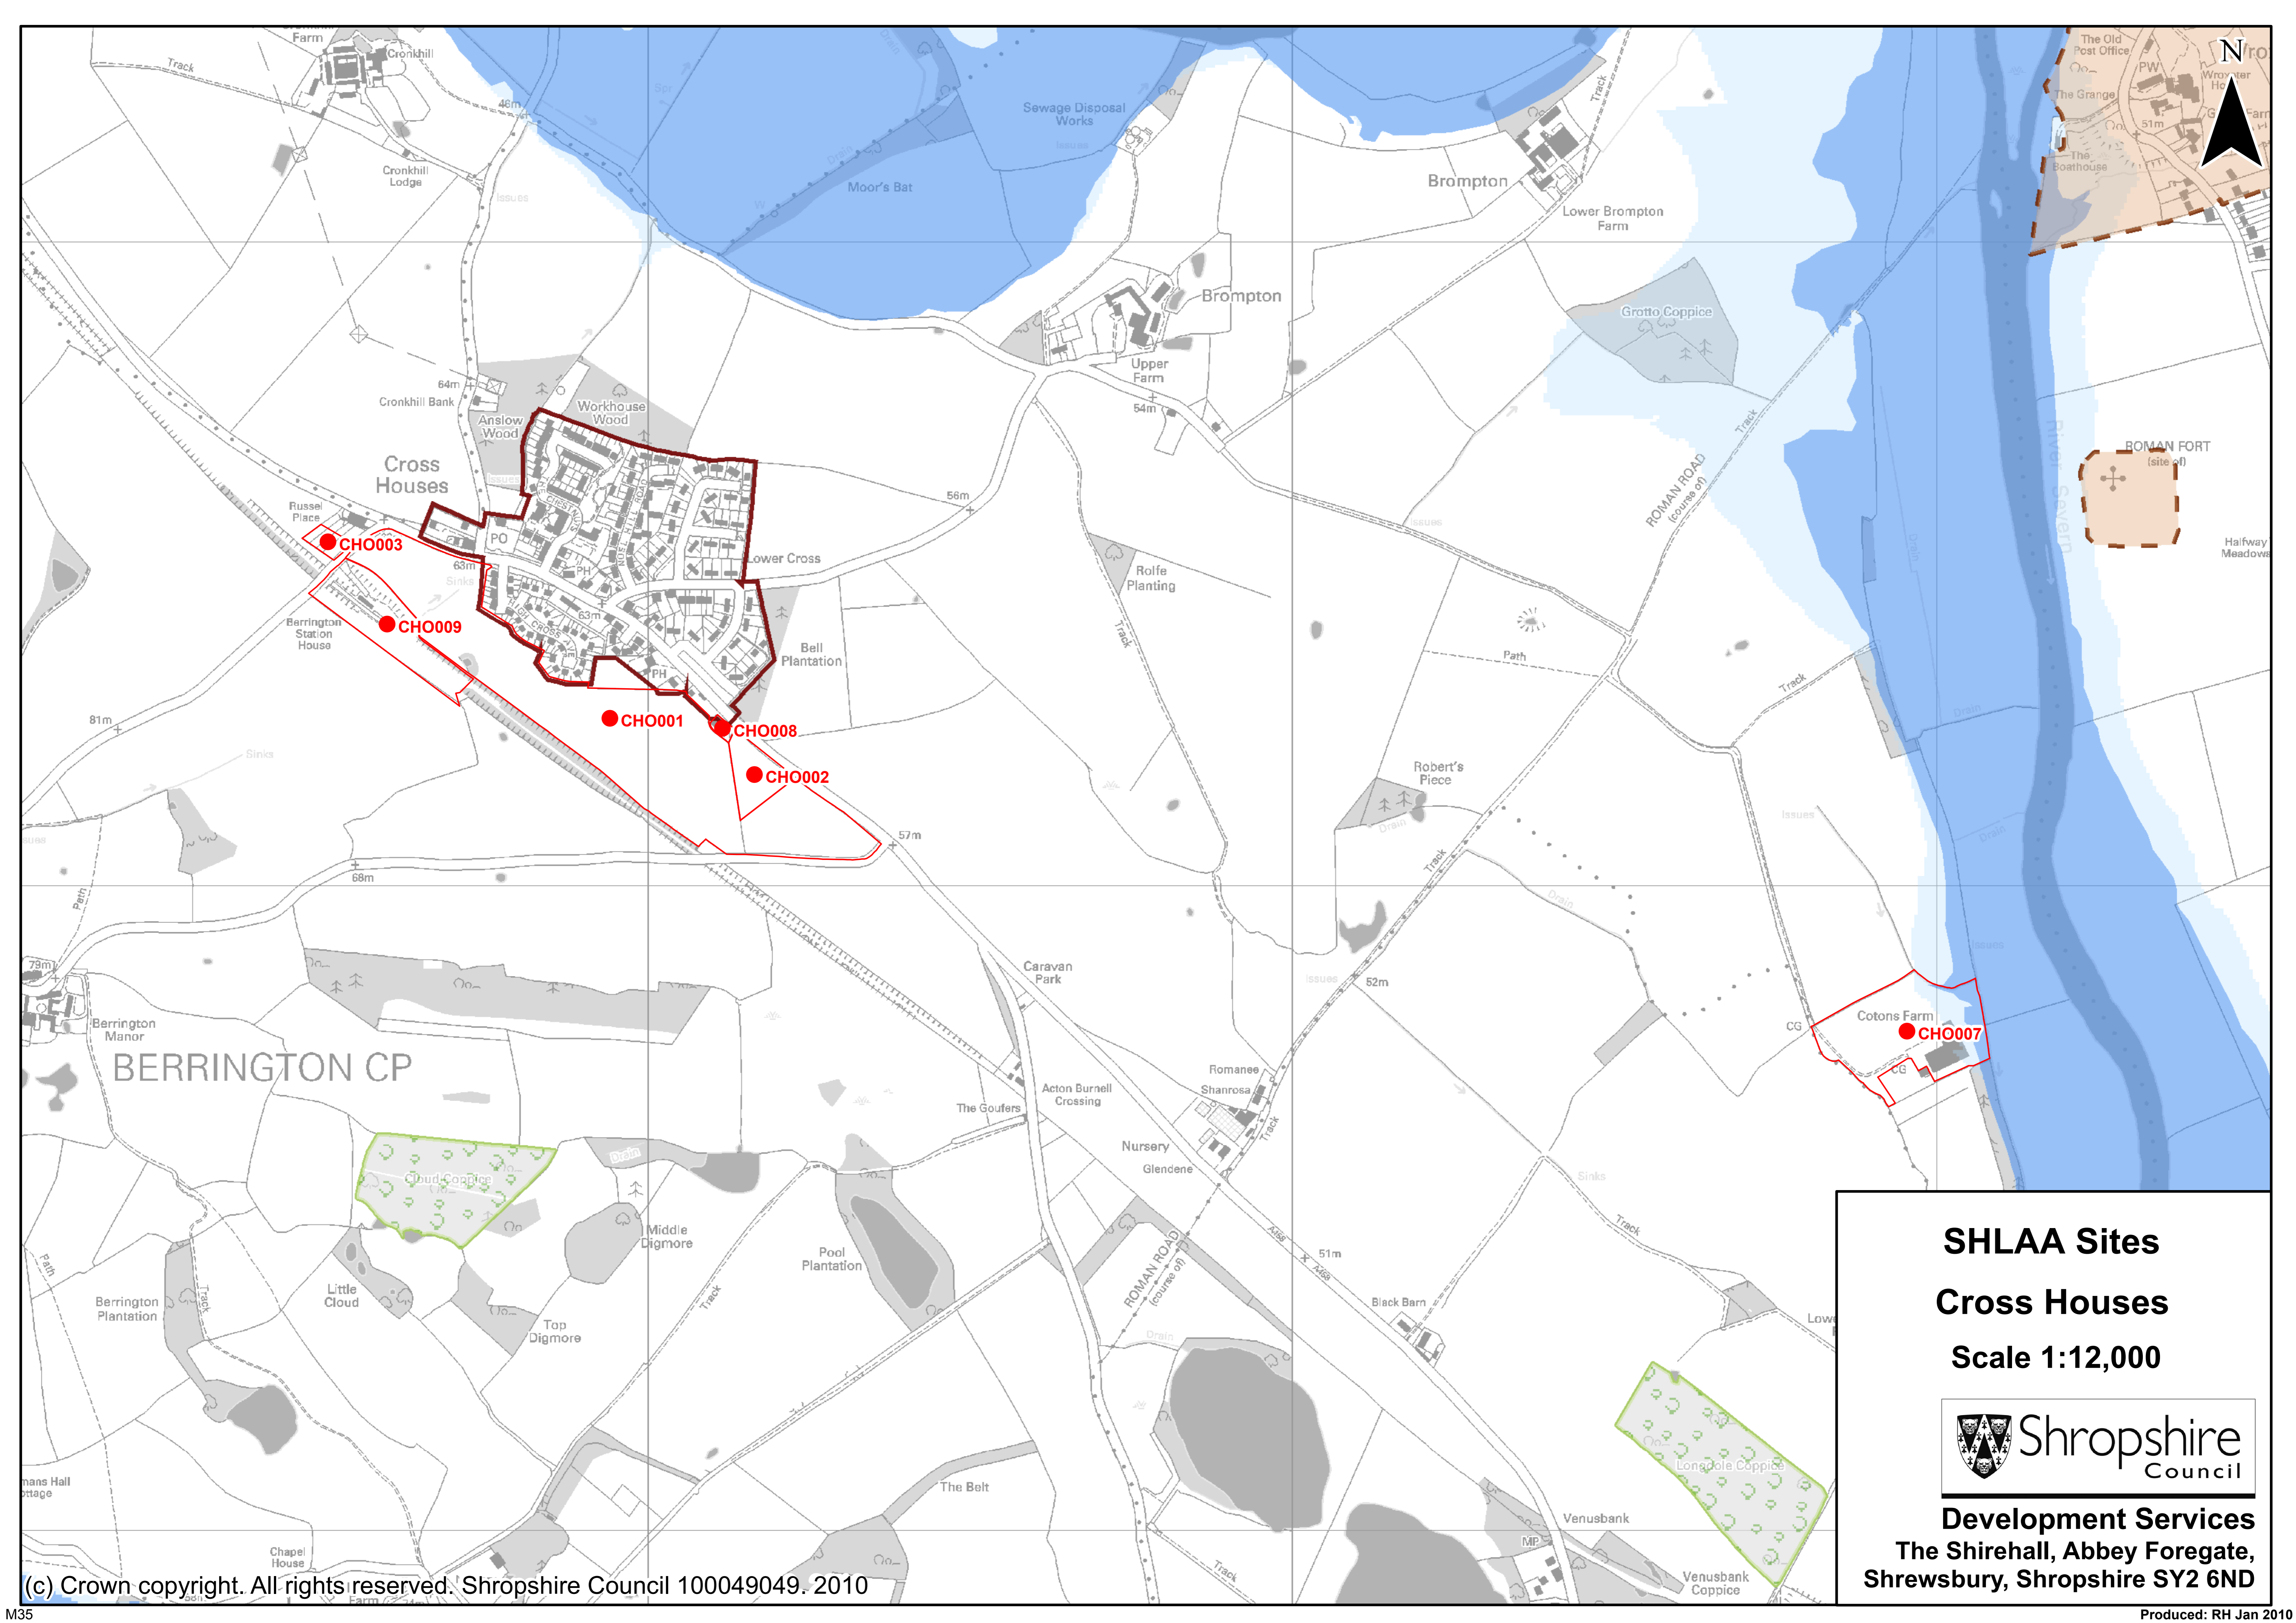

SHLAA Sites
Cross Houses
Scale 1:12,000

Development Services
The Shirehall, Abbey Foregate,
Shrewsbury, Shropshire SY2 6ND