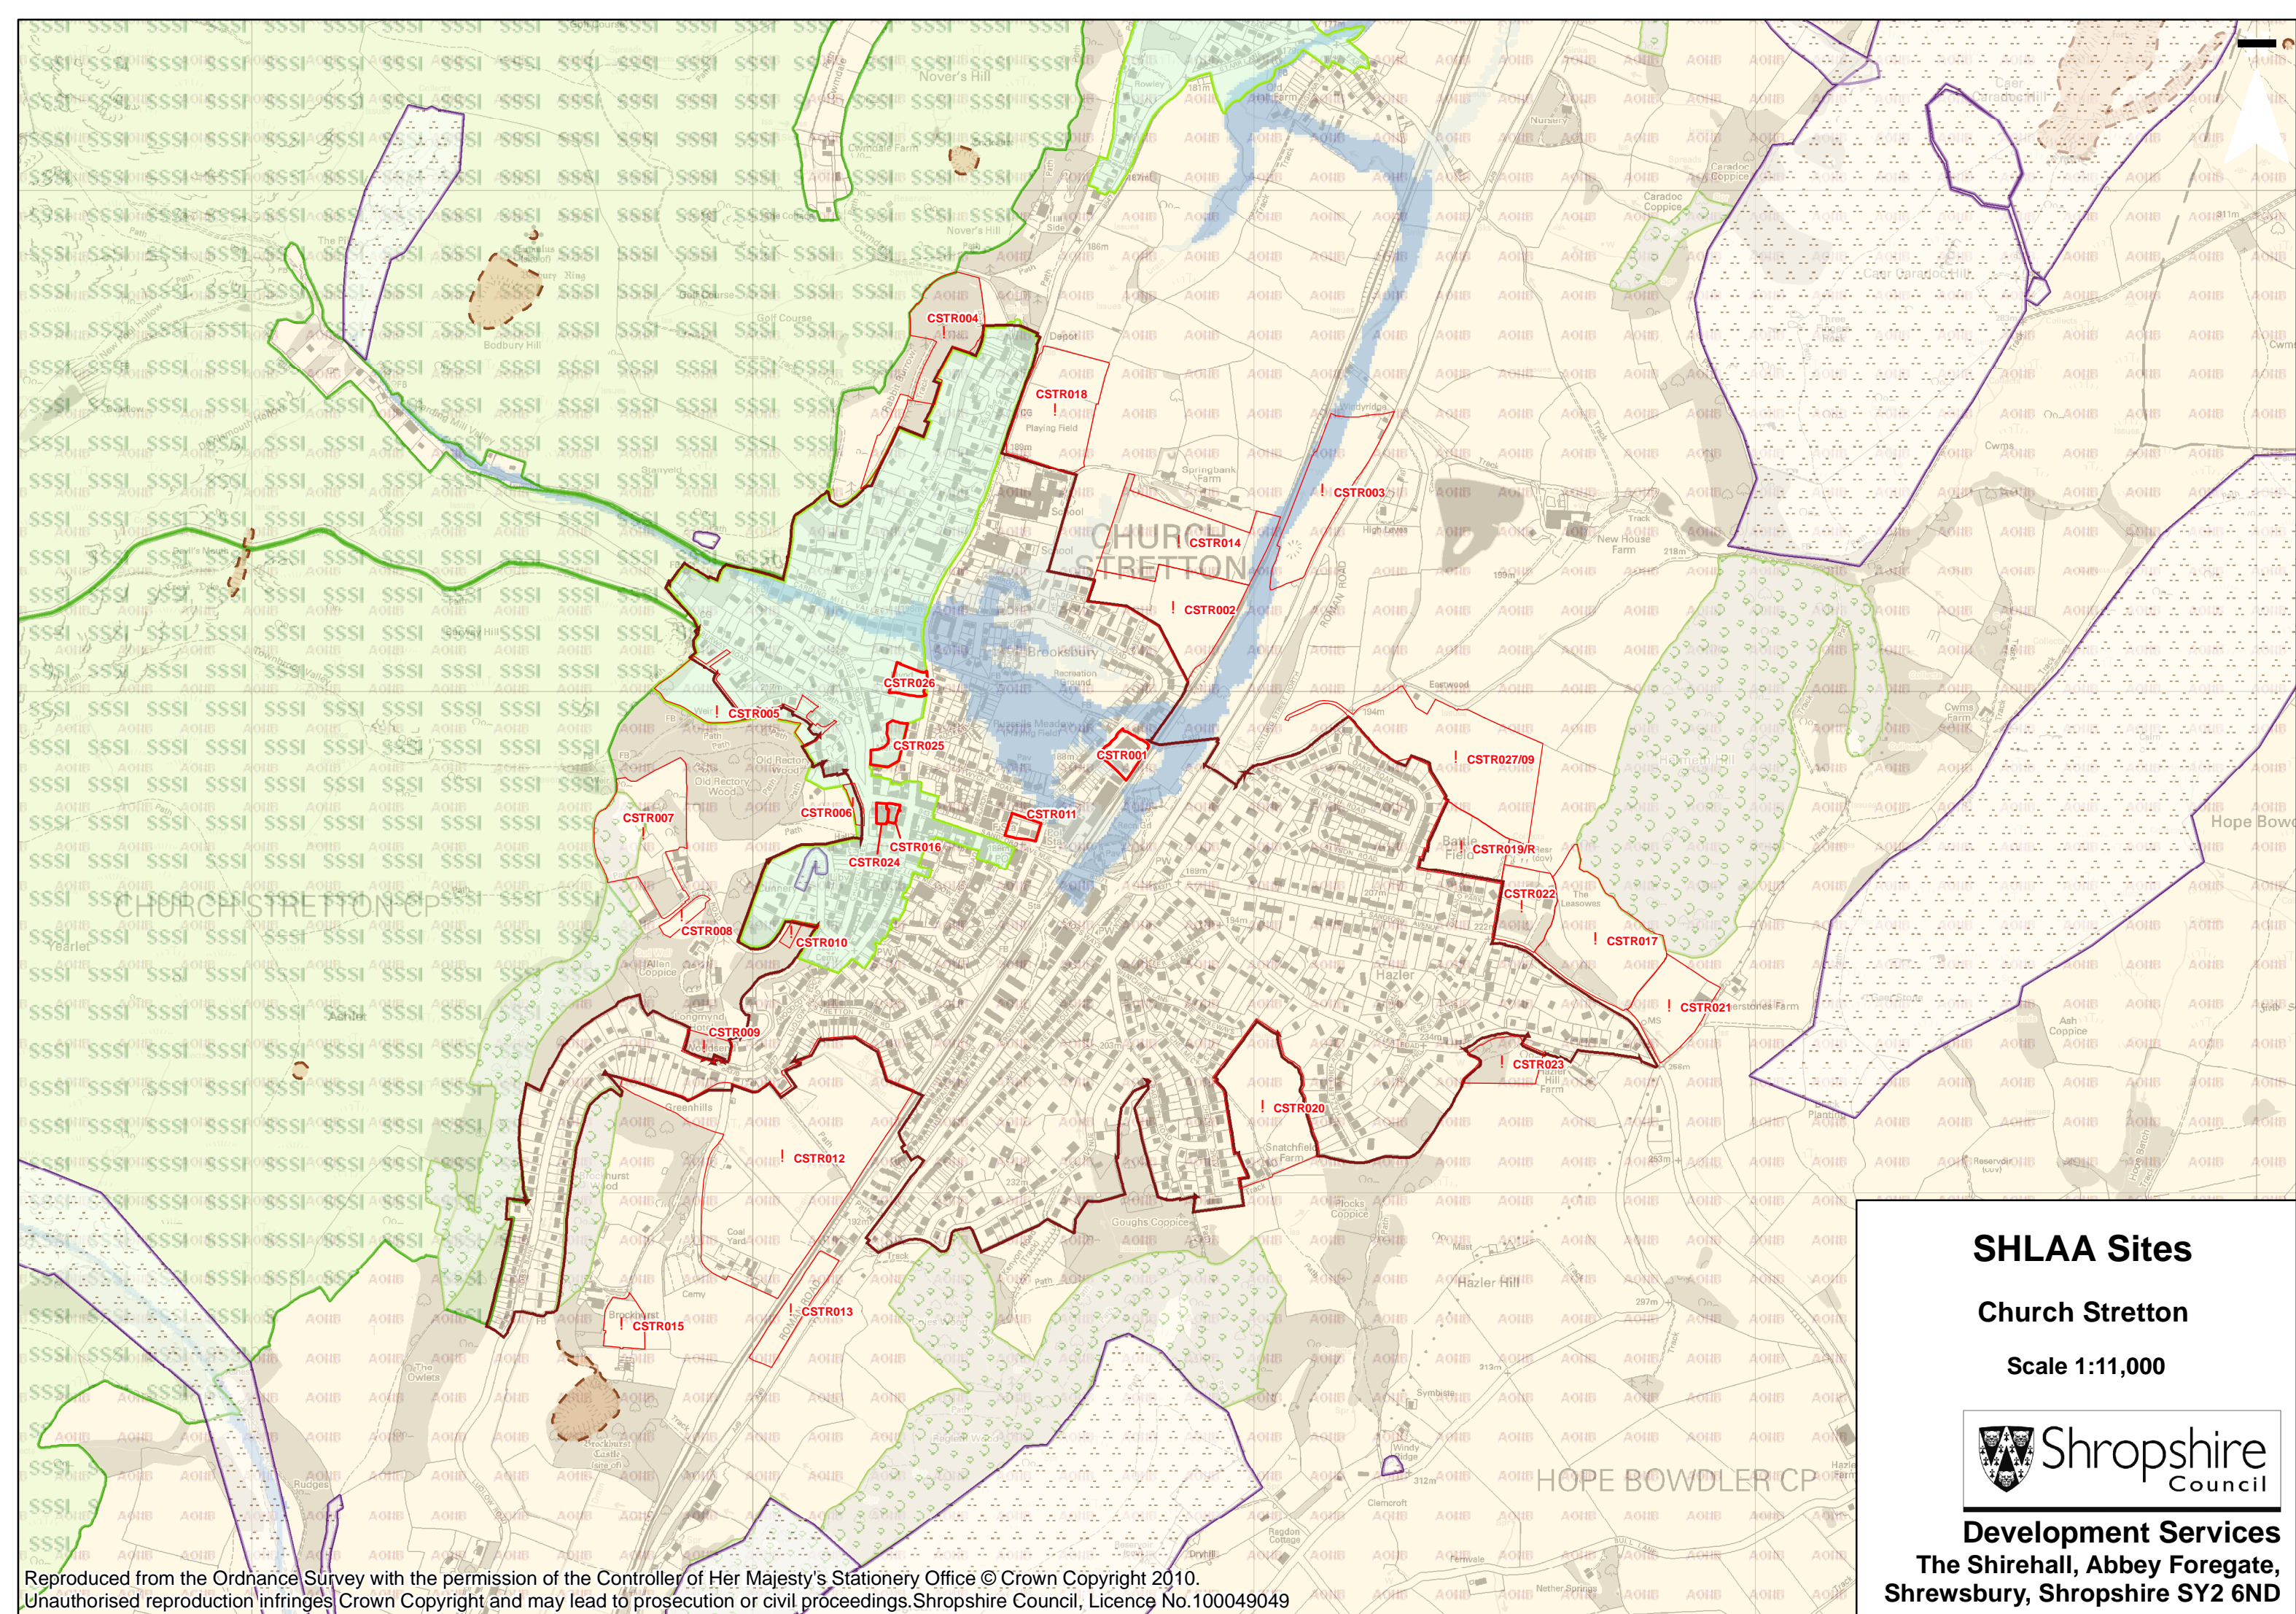

SHLAA Sites
Cheswardine
 Scale 1:6,000

Development Services
 The Shirehall, Abbey Foregate,
 Shrewsbury, Shropshire SY2 6ND

SHLAA Sites

Church Stretton

Scale 1:11,000

Development Services

**The Shirehall, Abbey Foregate,
Shrewsbury, Shropshire SY2 6ND**

Reproduced from the Ordnance Survey with the permission of the Controller of Her Majesty's Stationery Office © Crown Copyright 2010.
Unauthorised reproduction infringes Crown Copyright and may lead to prosecution or civil proceedings. Shropshire Council, Licence No. 100049049

SHLAA Sites
Condover
Scale 1:6,000

Development Services
 The Shirehall, Abbey Foregate,
 Shrewsbury, Shropshire SY2 6ND

SHLAA Sites

Craven Arms

Scale 1:8,000

Development Services
The Shirehall, Abbey Foregate,
Shrewsbury, Shropshire SY2 6ND

SHLAA Sites
Ditton Priors
Scale 1:8,000

Development Services
 The Shirehall, Abbey Foregate,
 Shrewsbury, Shropshire SY2 6ND

SHLAA Sites

Dorrington

Scale 1:8,000

Development Services

**The Shirehall, Abbey Foregate,
Shrewsbury, Shropshire SY2 6ND**