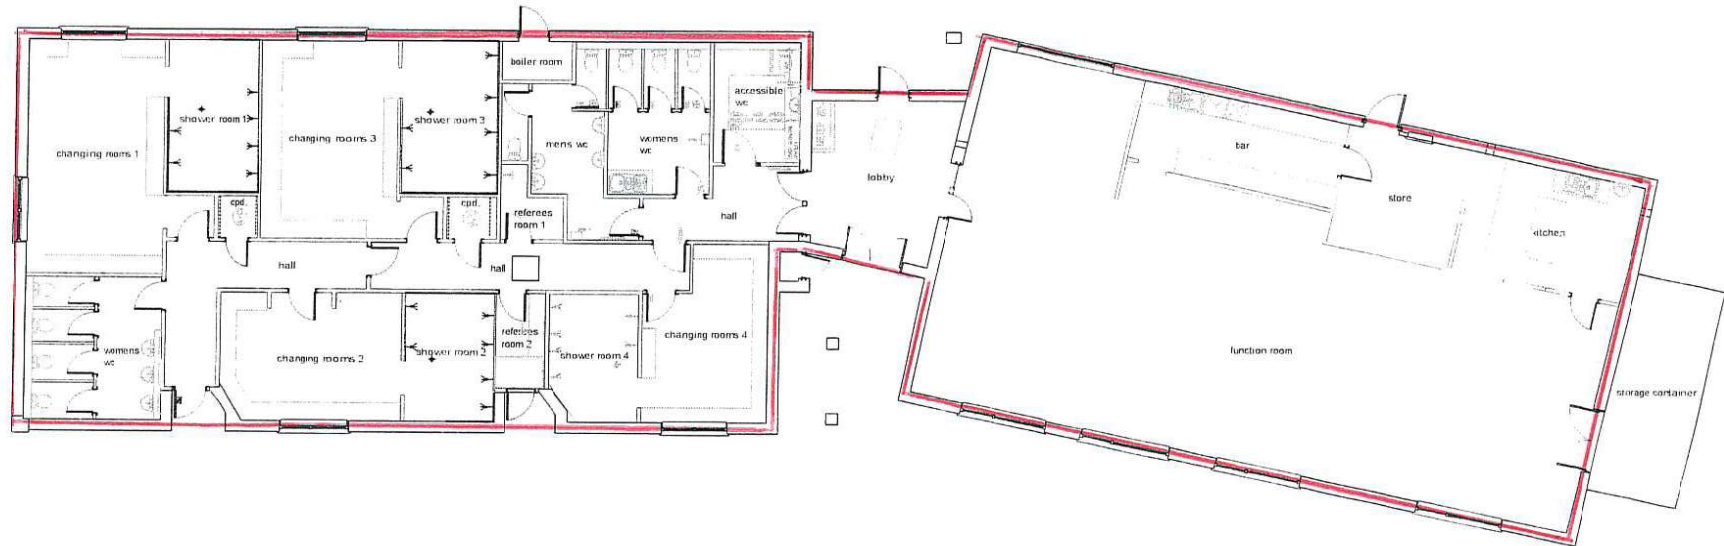

IMPORTANT NOTE: INDICATIVE DRAWING ONLY  
BASED OFF OS DATA

LUDLOW RUGBY FOOT BALL CLUB  
ADDRESS: The Linney, Ludlow, SY8 1EE

SITE PLAN

SCALE - 1:500 @ A1

Designated Smoking Area after 11pm

LUDLOW RUGBY FOOT BALL CLUB  
ADDRESS: The Linney, Ludlow, SY8 1EE

GROUND FLOOR PLAN

SCALE - 1:100 @ A2