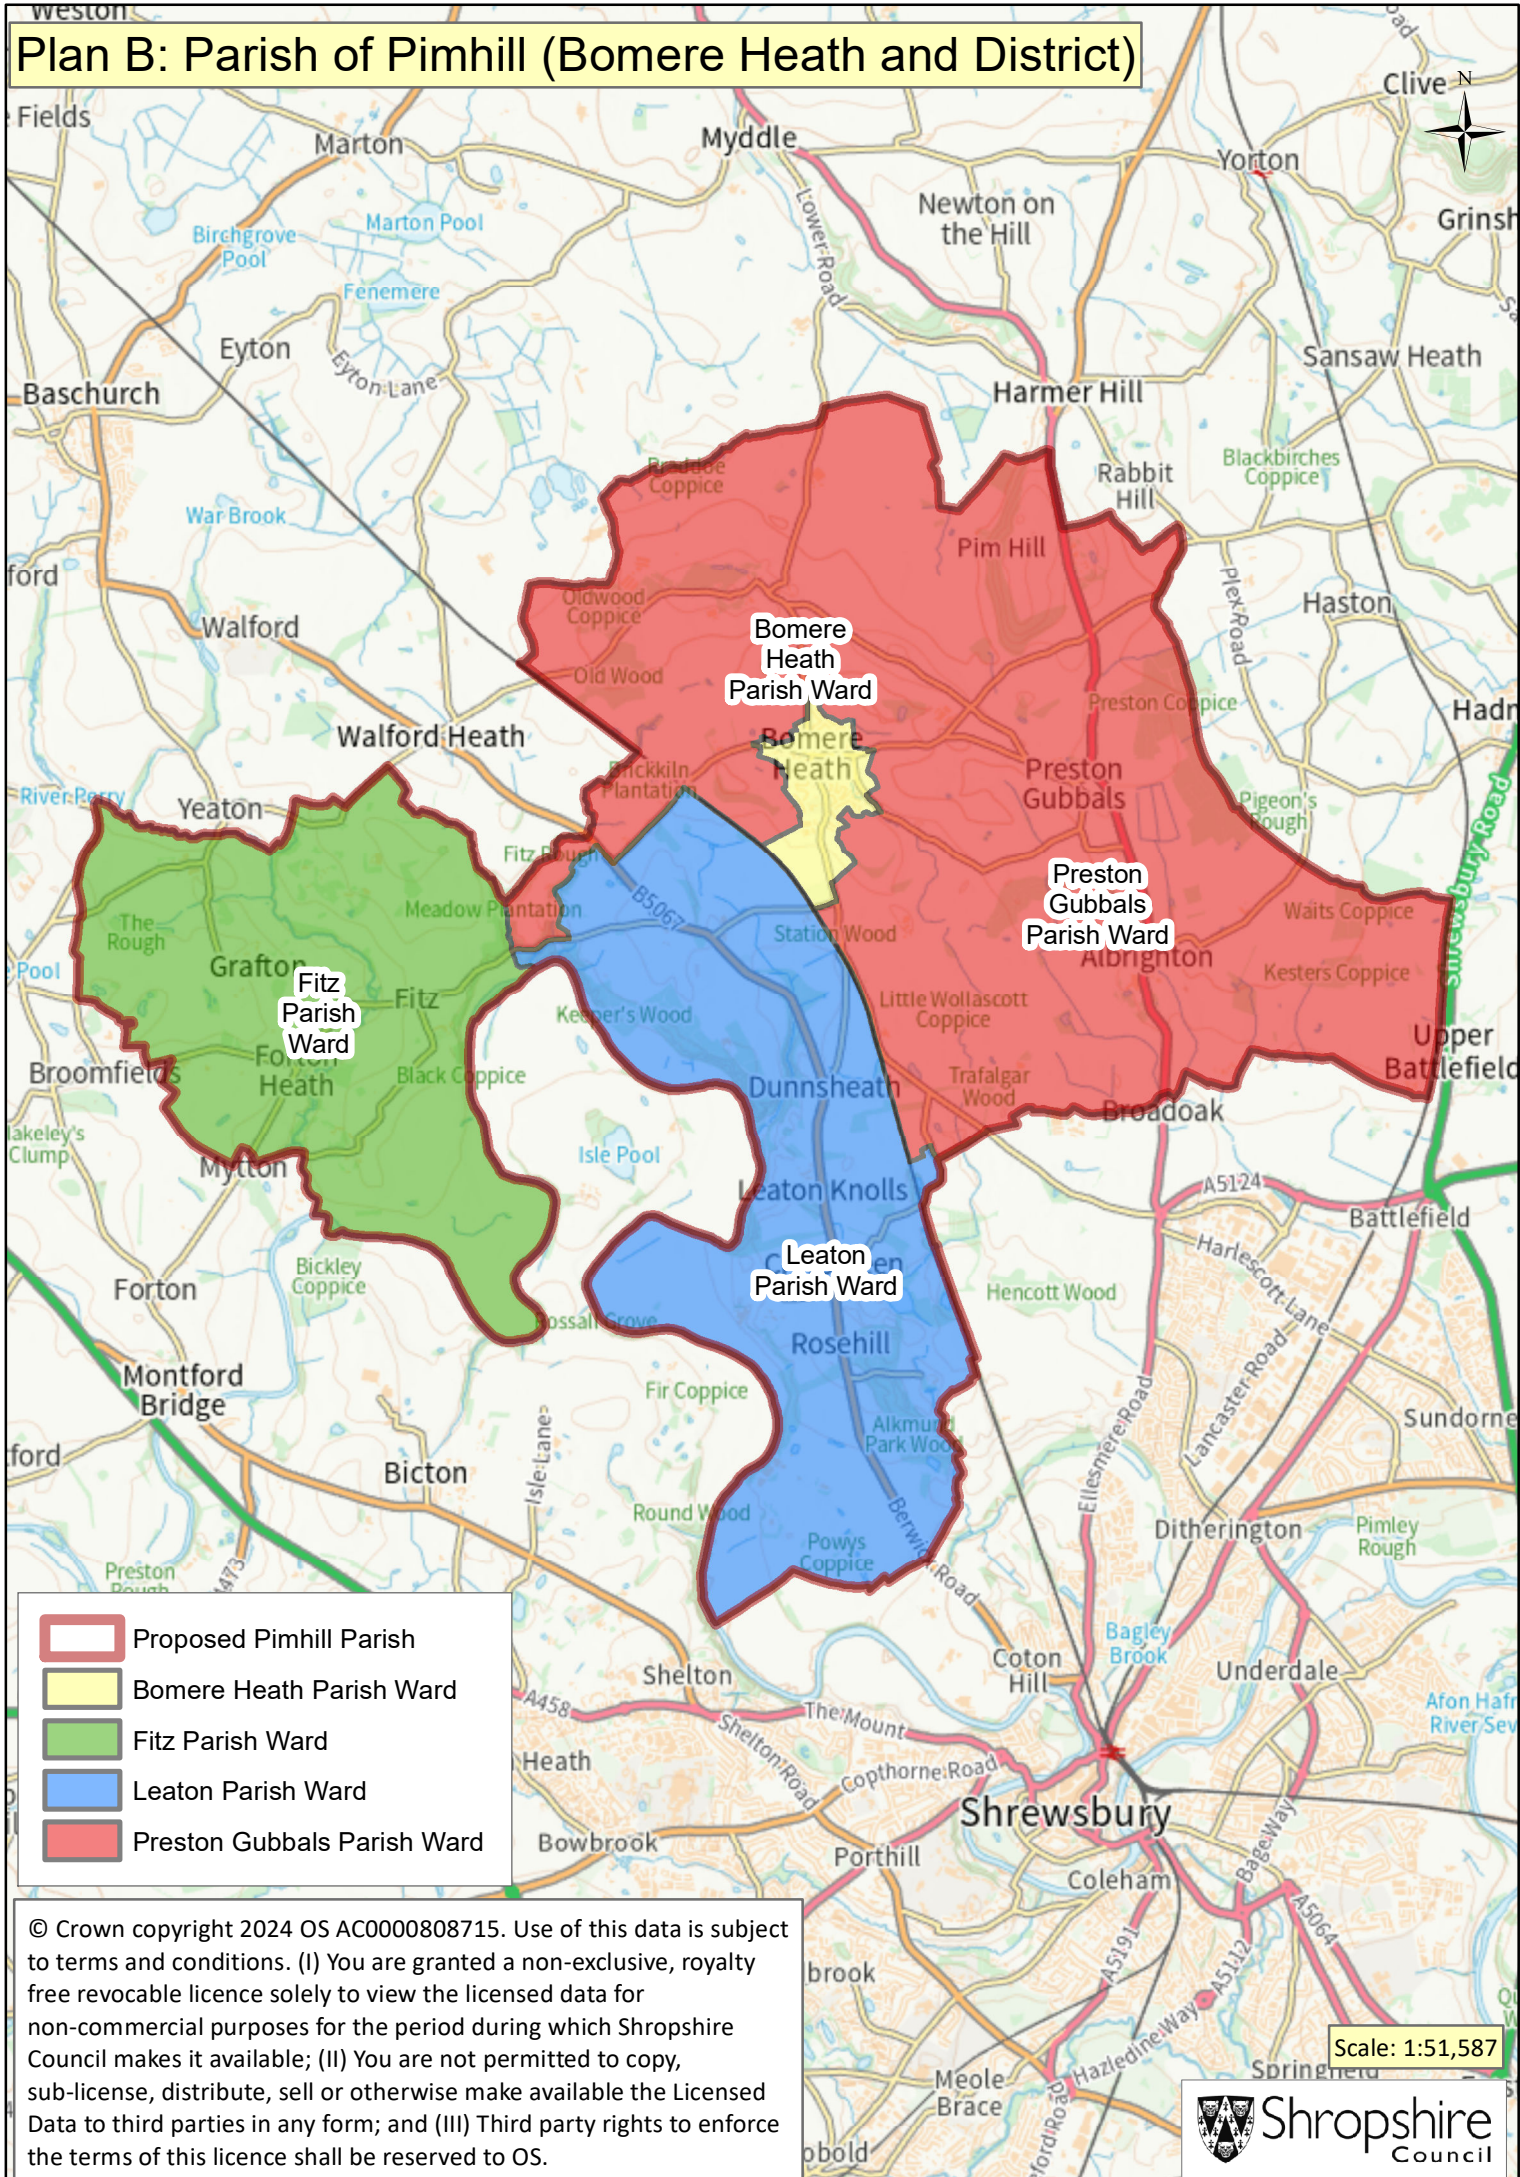

Plan B: Parish of Pimhill (Bomere Heath and District)

-  Proposed Pimhill Parish
-  Bomere Heath Parish Ward
-  Fitz Parish Ward
-  Leaton Parish Ward
-  Preston Gubbals Parish Ward

© Crown copyright 2024 OS AC0000808715. Use of this data is subject to terms and conditions. (I) You are granted a non-exclusive, royalty free revocable licence solely to view the licensed data for non-commercial purposes for the period during which Shropshire Council makes it available; (II) You are not permitted to copy, sub-license, distribute, sell or otherwise make available the Licensed Data to third parties in any form; and (III) Third party rights to enforce the terms of this licence shall be reserved to OS.

Scale: 1:51,587

Shropshire
Council