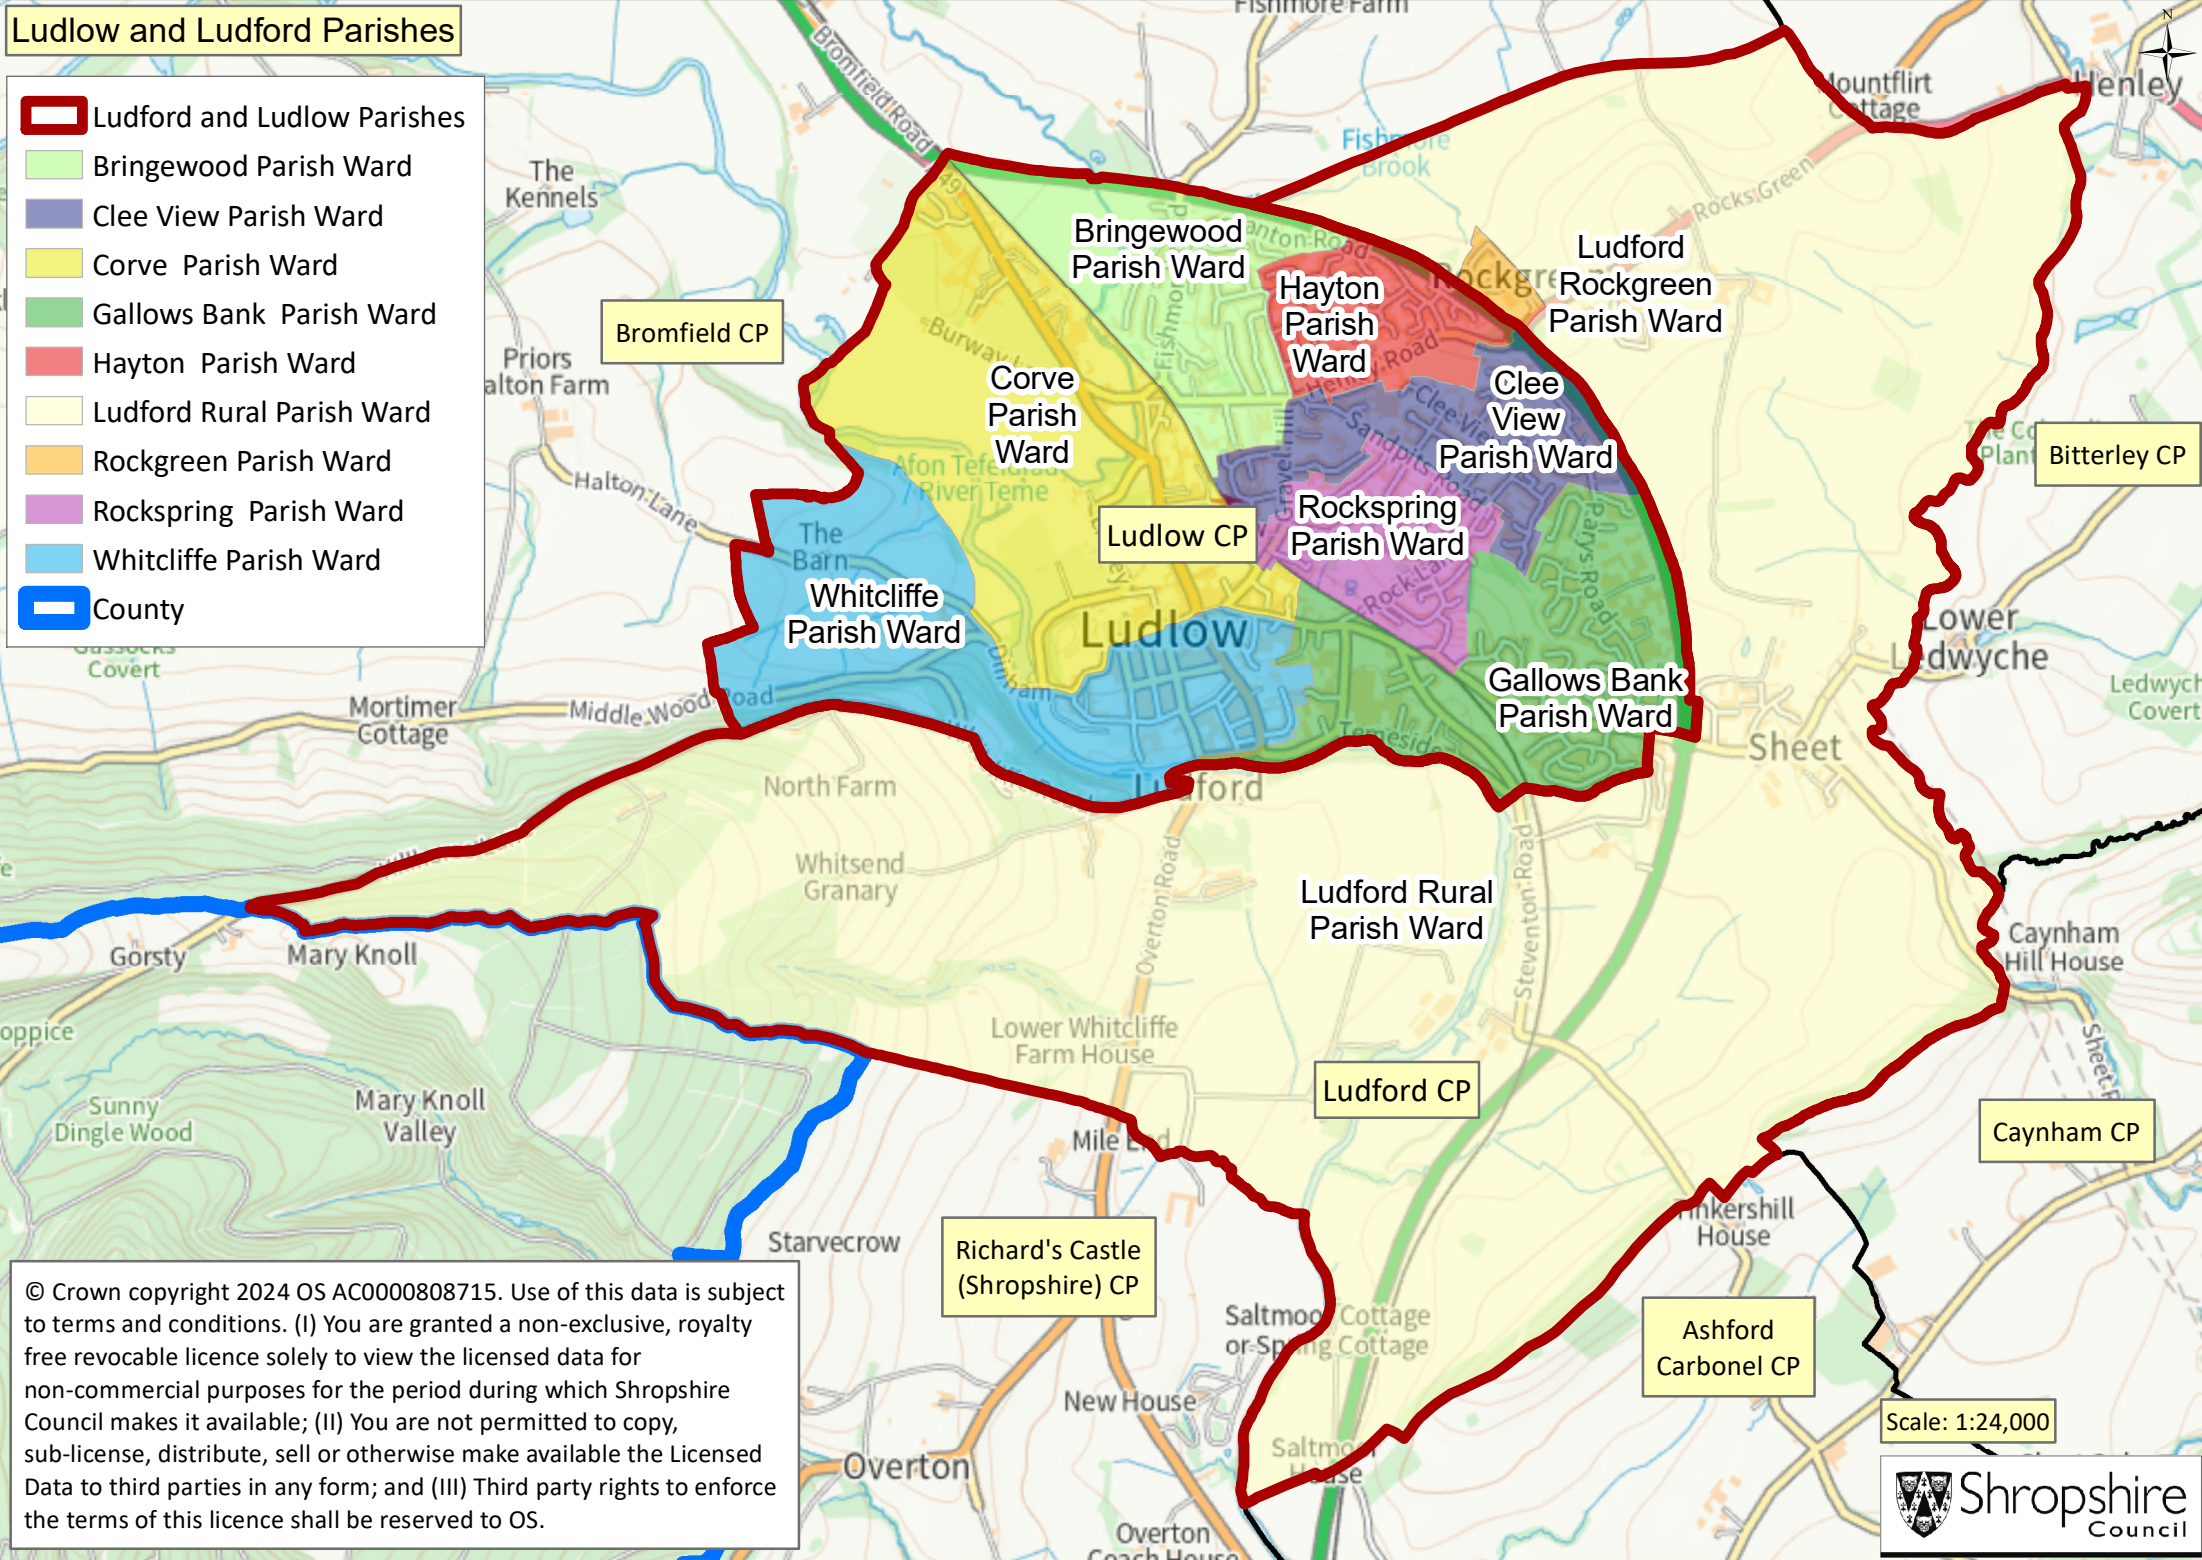

# Ludlow and Ludford Parishes

-  Ludford and Ludlow Parishes
-  Bringewood Parish Ward
-  Clee View Parish Ward
-  Corve Parish Ward
-  Gallows Bank Parish Ward
-  Hayton Parish Ward
-  Ludford Rural Parish Ward
-  Rockgreen Parish Ward
-  Rockspring Parish Ward
-  Whitcliffe Parish Ward
-  County

© Crown copyright 2024 OS AC0000808715. Use of this data is subject to terms and conditions. (I) You are granted a non-exclusive, royalty free revocable licence solely to view the licensed data for non-commercial purposes for the period during which Shropshire Council makes it available; (II) You are not permitted to copy, sub-license, distribute, sell or otherwise make available the Licensed Data to third parties in any form; and (III) Third party rights to enforce the terms of this licence shall be reserved to OS.

Scale: 1:24,000