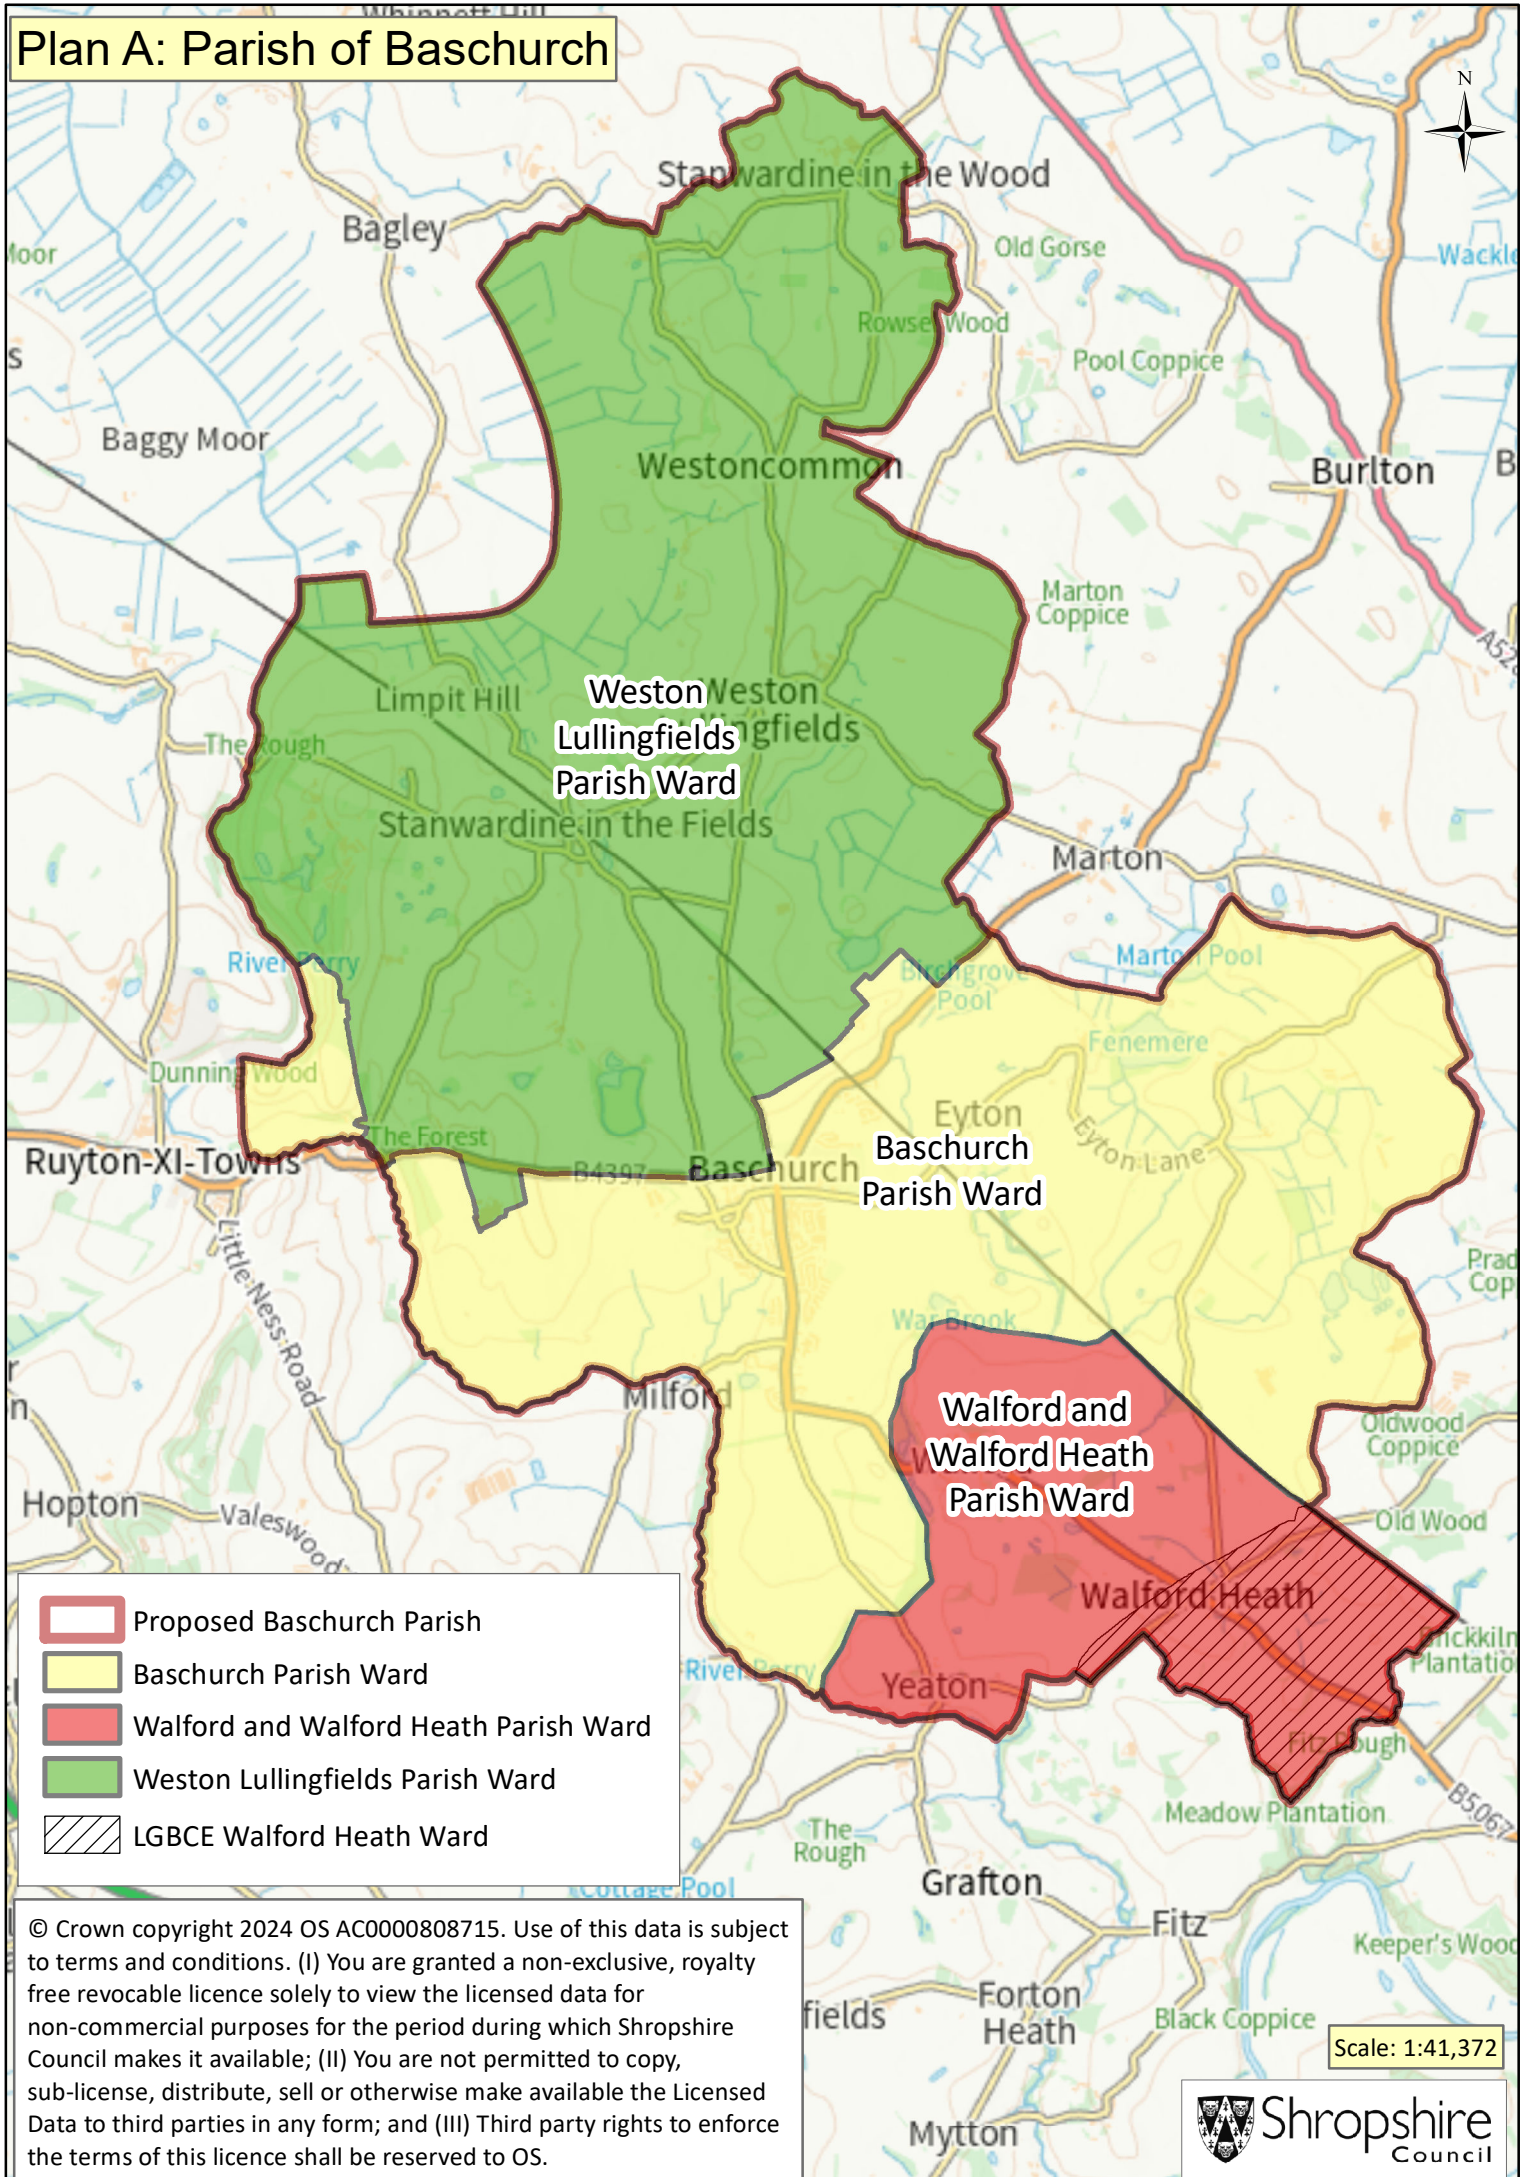

Plan A: Parish of Baschurch

- Proposed Baschurch Parish
- Baschurch Parish Ward
- Walford and Walford Heath Parish Ward
- Weston Lullingfields Parish Ward
- LGBCE Walford Heath Ward

© Crown copyright 2024 OS AC0000808715. Use of this data is subject to terms and conditions. (I) You are granted a non-exclusive, royalty free revocable licence solely to view the licensed data for non-commercial purposes for the period during which Shropshire Council makes it available; (II) You are not permitted to copy, sub-license, distribute, sell or otherwise make available the Licensed Data to third parties in any form; and (III) Third party rights to enforce the terms of this licence shall be reserved to OS.

Scale: 1:41,372