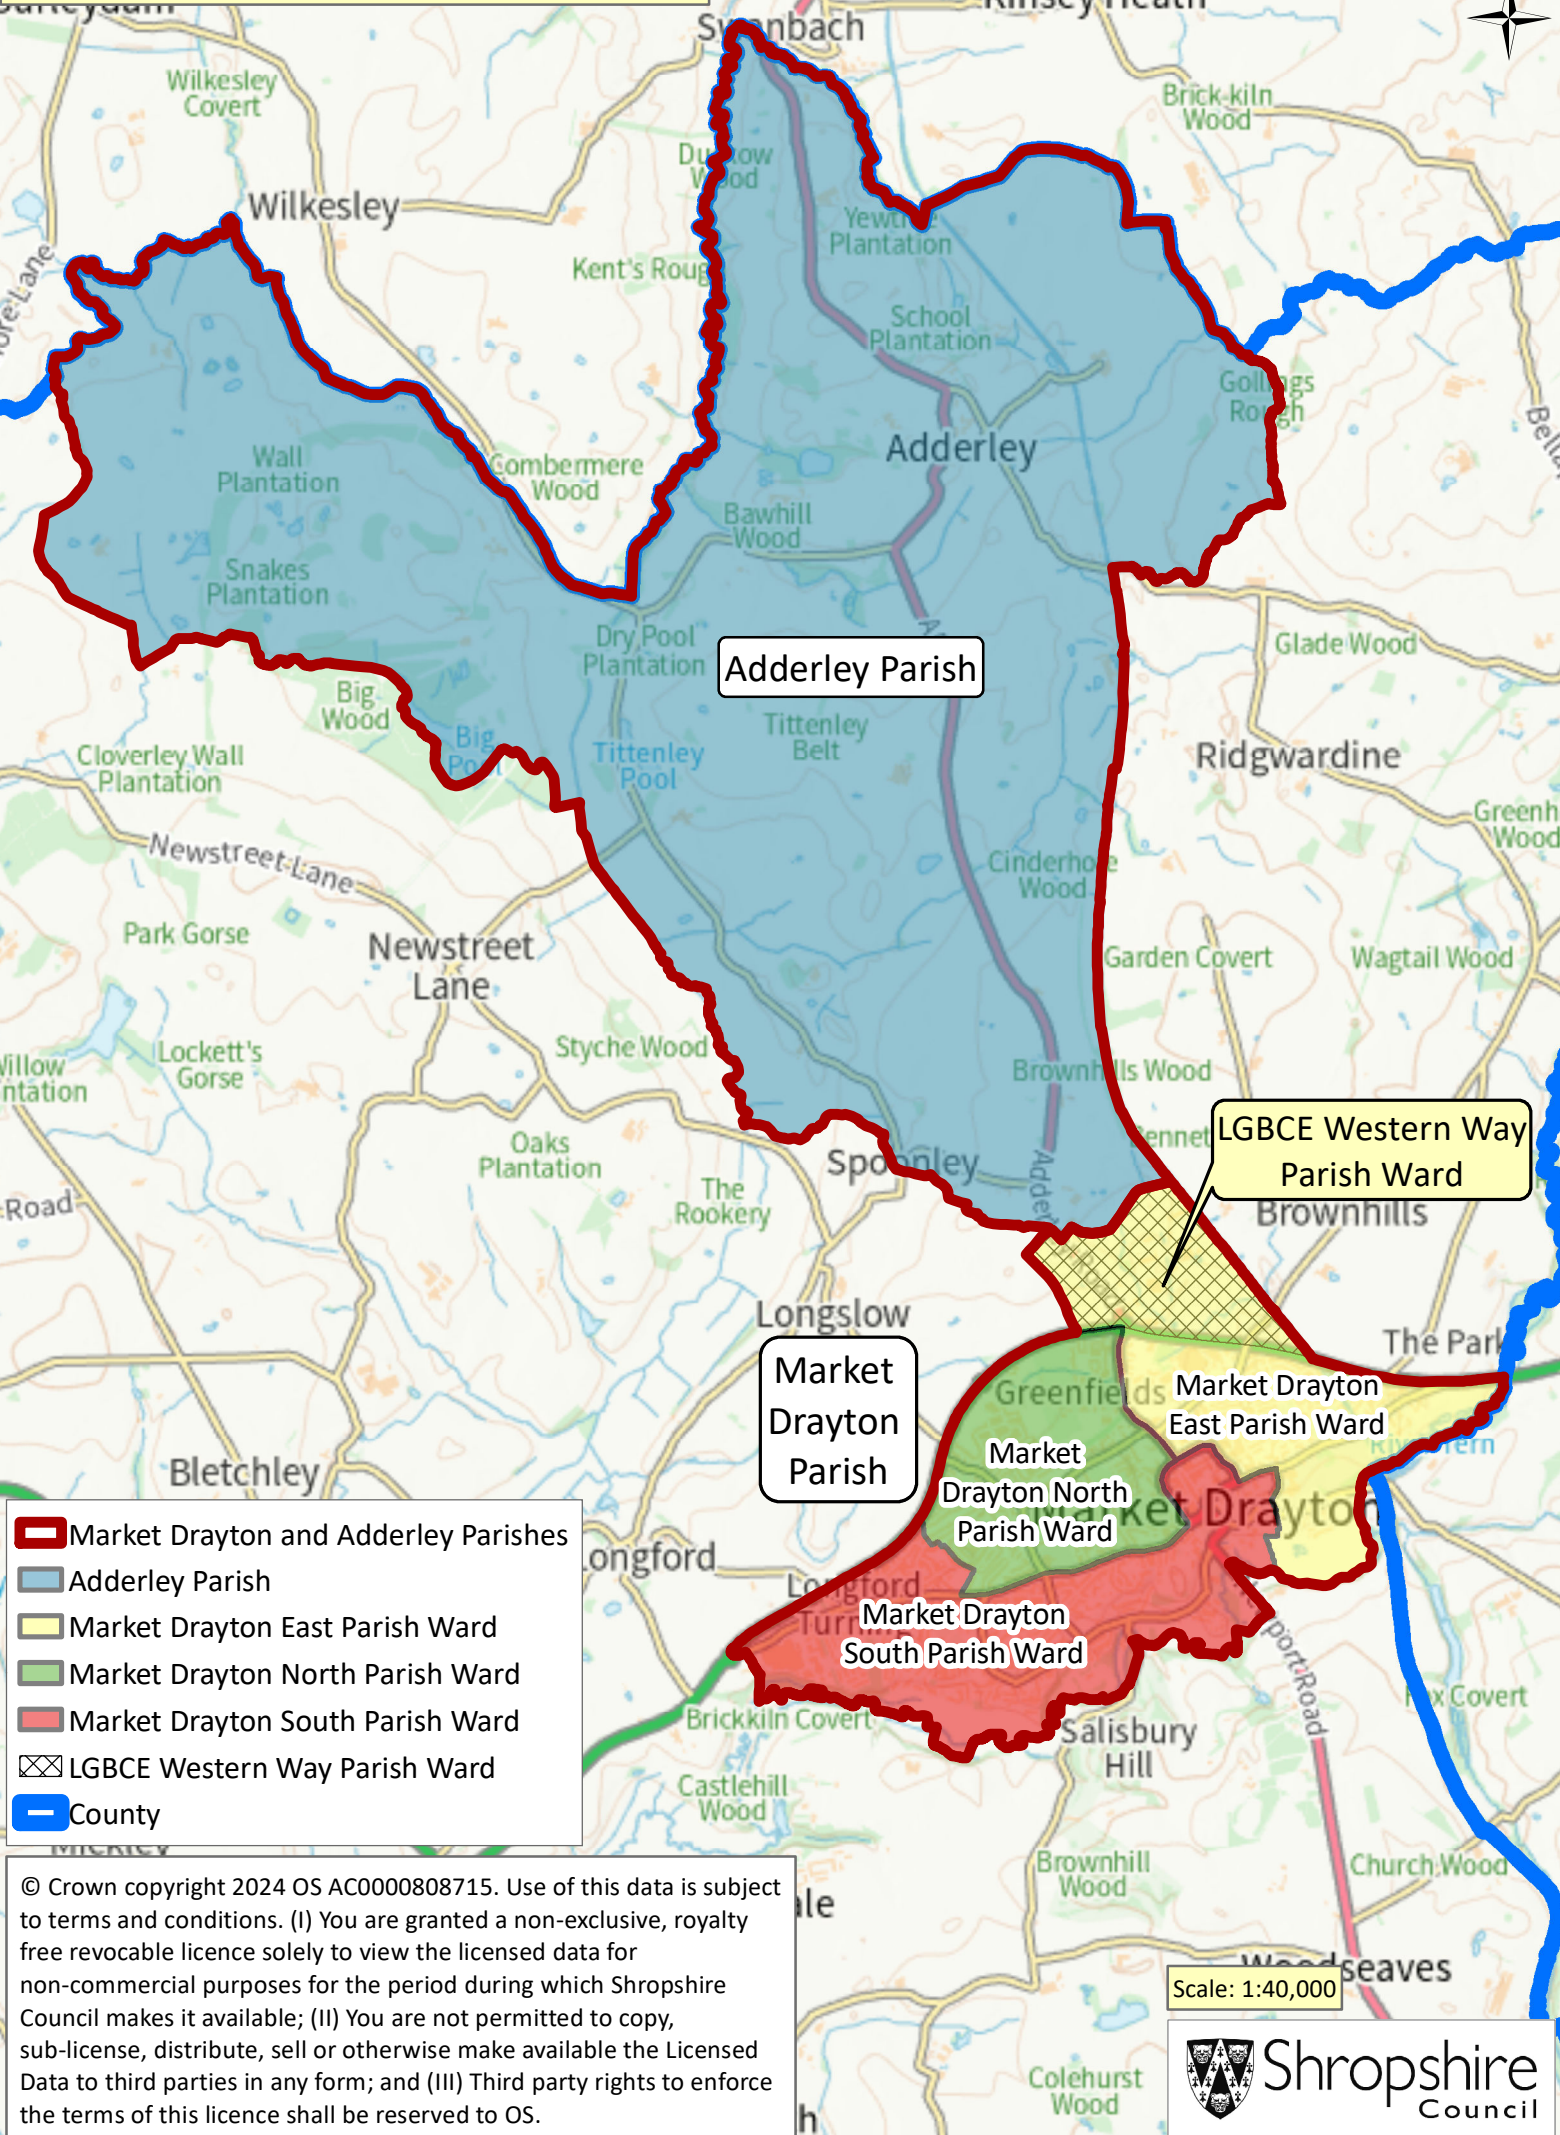

Plan A: Market Drayton and Adderley Parishes

- Market Drayton and Adderley Parishes
- Adderley Parish
- Market Drayton East Parish Ward
- Market Drayton North Parish Ward
- Market Drayton South Parish Ward
- LGBCE Western Way Parish Ward
- County

© Crown copyright 2024 OS AC0000808715. Use of this data is subject to terms and conditions. (I) You are granted a non-exclusive, royalty free revocable licence solely to view the licensed data for non-commercial purposes for the period during which Shropshire Council makes it available; (II) You are not permitted to copy, sub-license, distribute, sell or otherwise make available the Licensed Data to third parties in any form; and (III) Third party rights to enforce the terms of this licence shall be reserved to OS.

Scale: 1:40,000