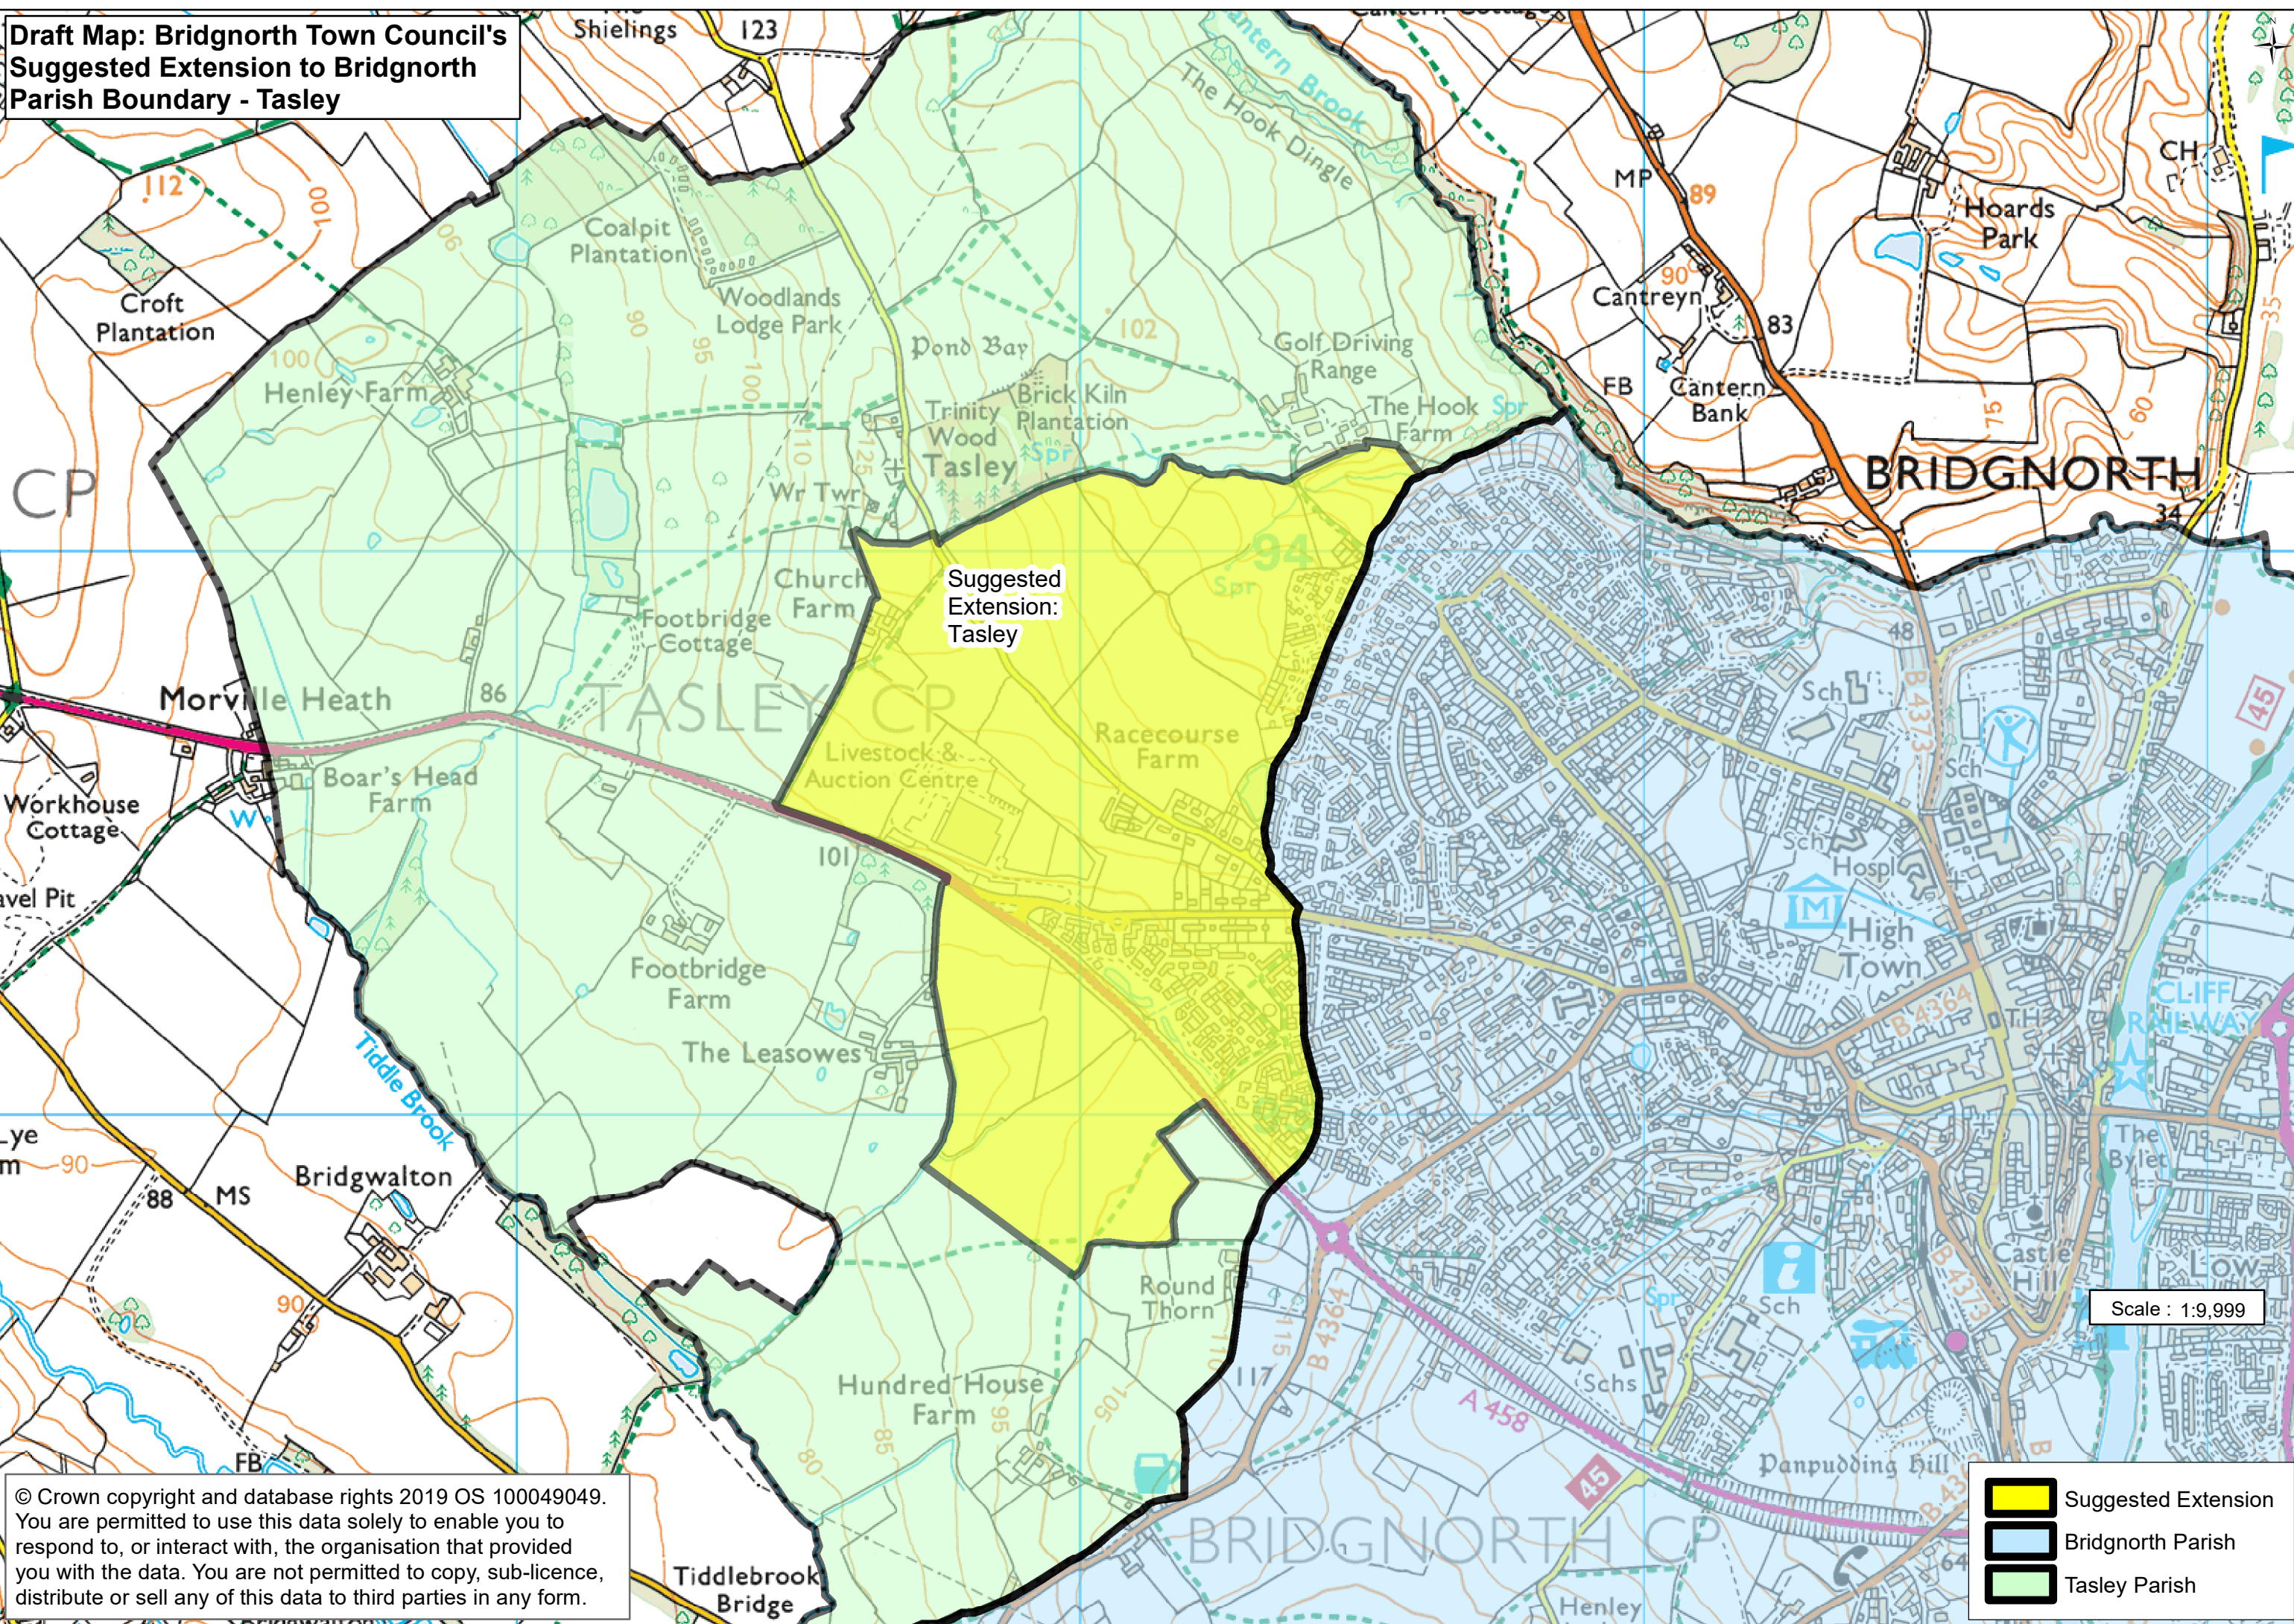

Draft Map: Bridgnorth Town Council's Suggested Extension to Bridgnorth Parish Boundary - Tasley

Scale : 1:9,999

© Crown copyright and database rights 2019 OS 100049049. You are permitted to use this data solely to enable you to respond to, or interact with, the organisation that provided you with the data. You are not permitted to copy, sub-licence, distribute or sell any of this data to third parties in any form.

	Suggested Extension
	Bridgnorth Parish
	Tasley Parish