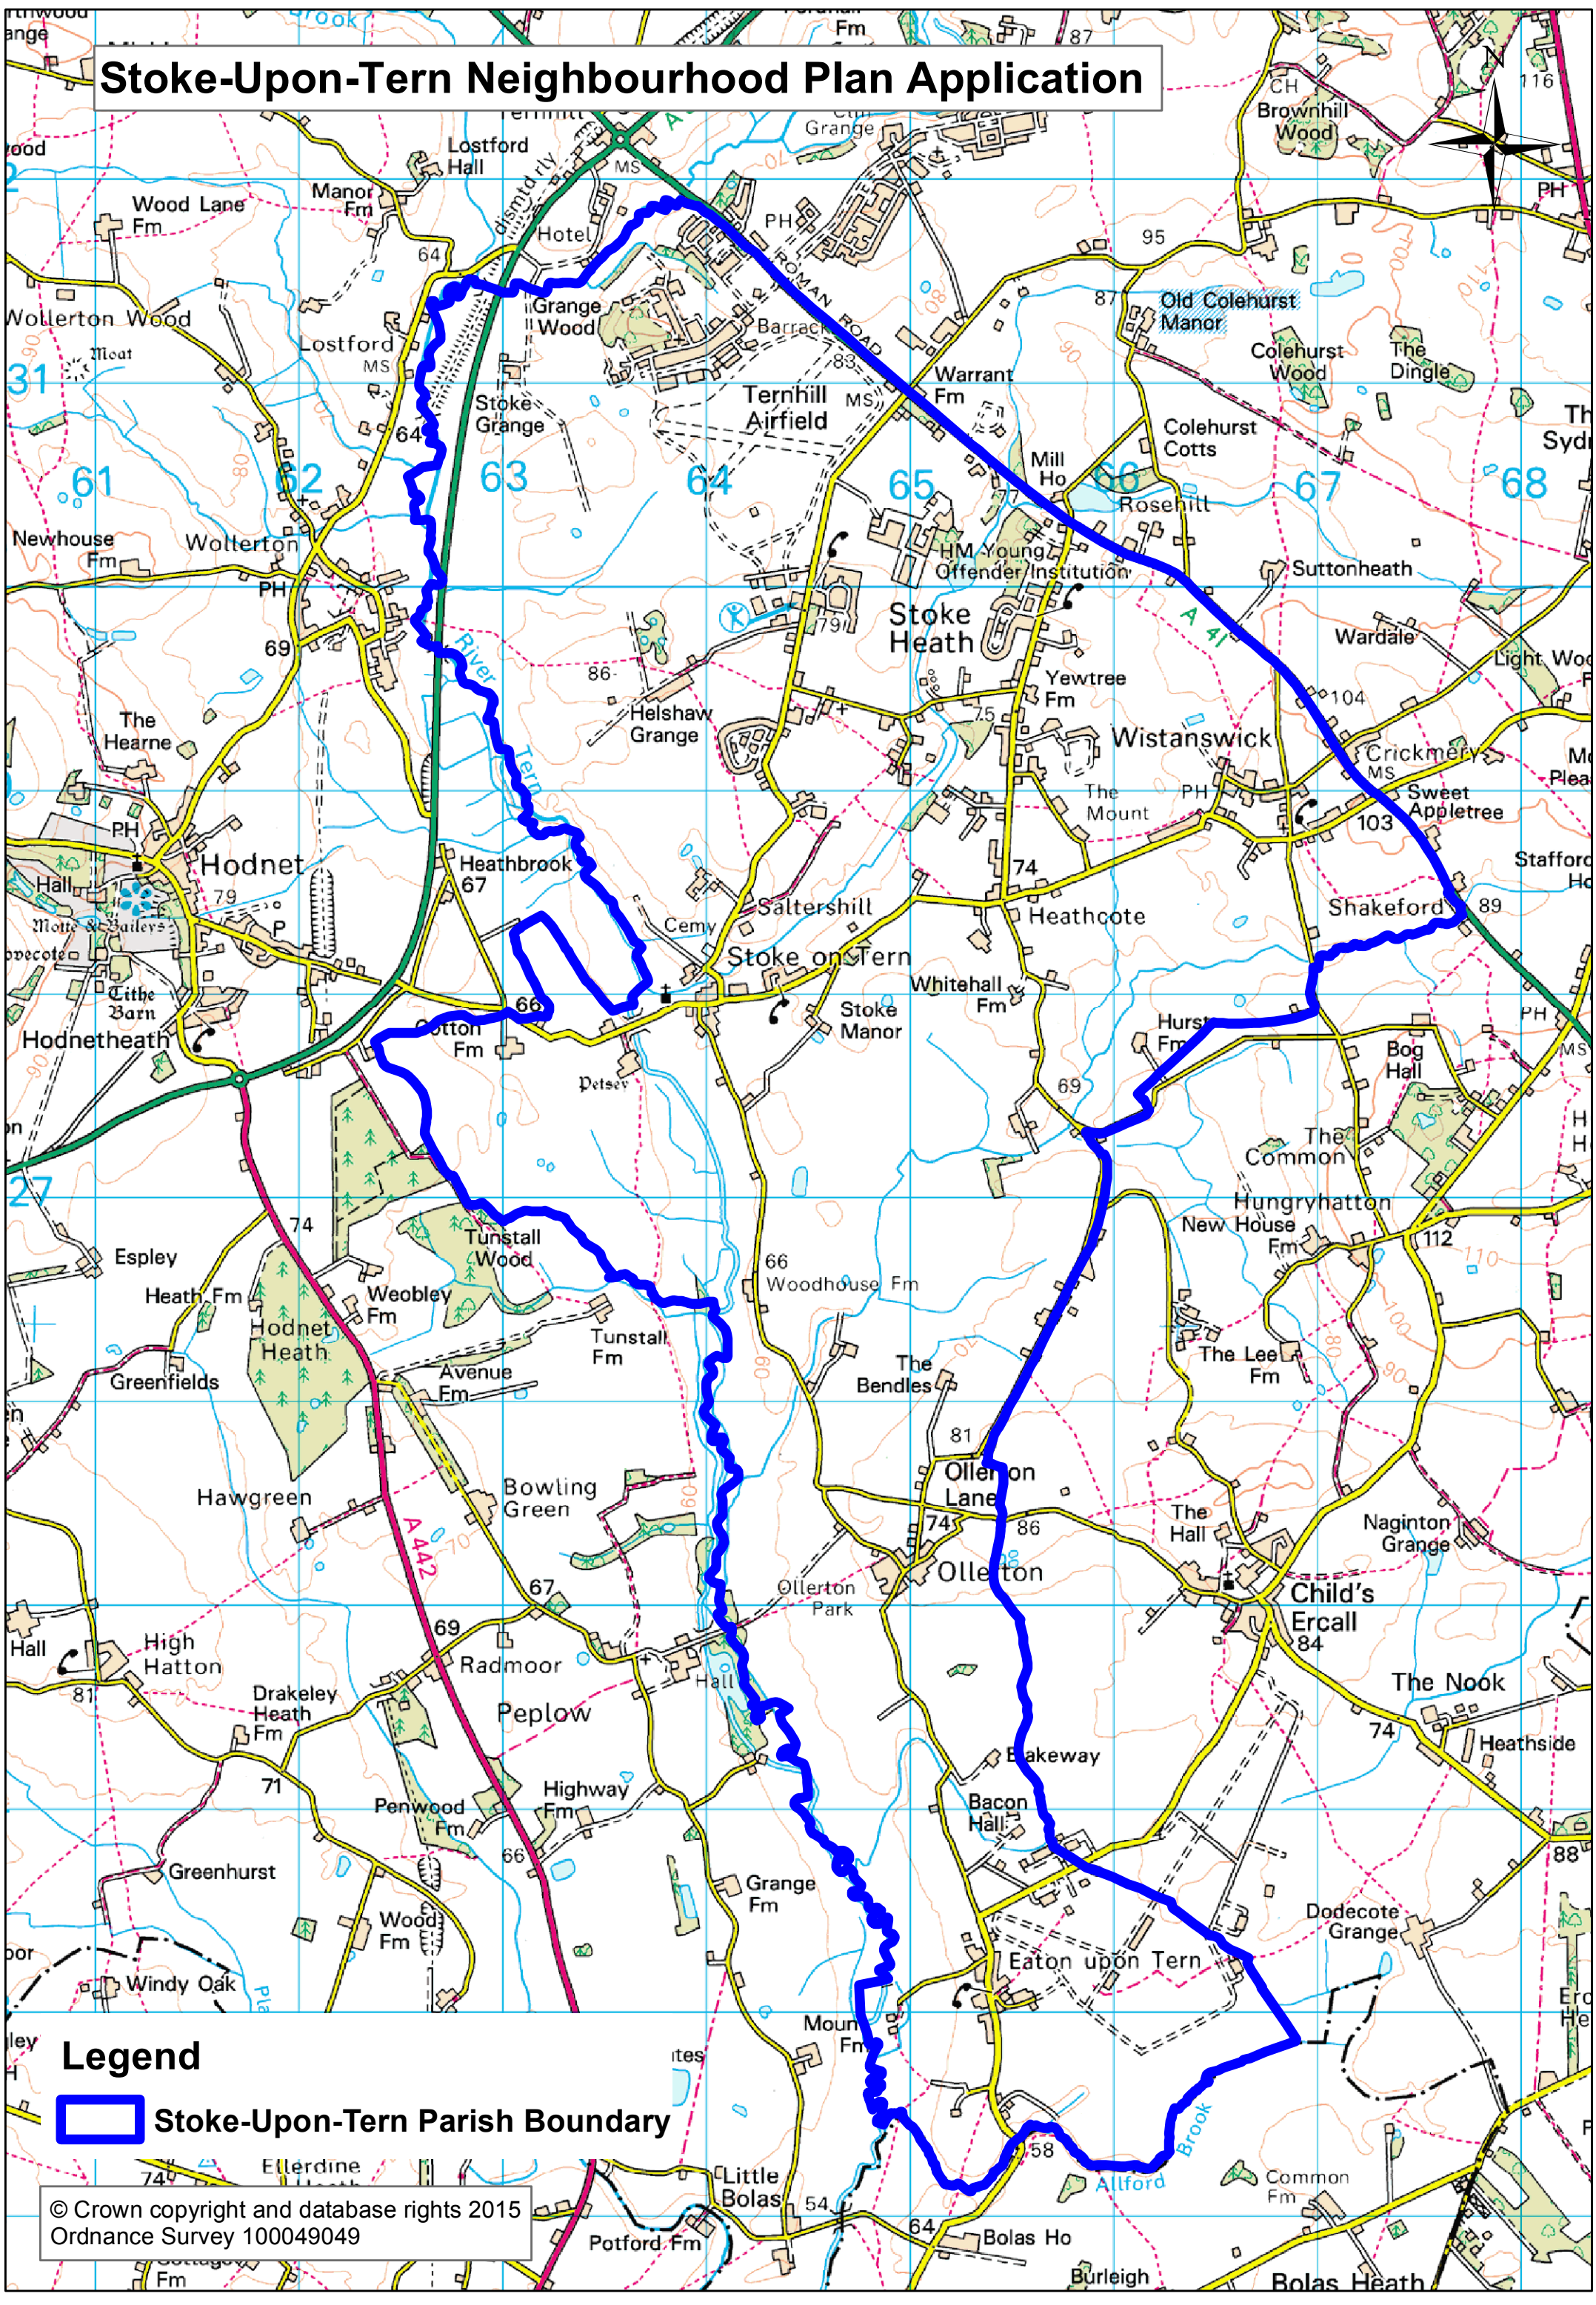

Stoke-Upon-Tern Neighbourhood Plan Application

Legend

 Stoke-Upon-Tern Parish Boundary

© Crown copyright and database rights 2015
Ordnance Survey 100049049