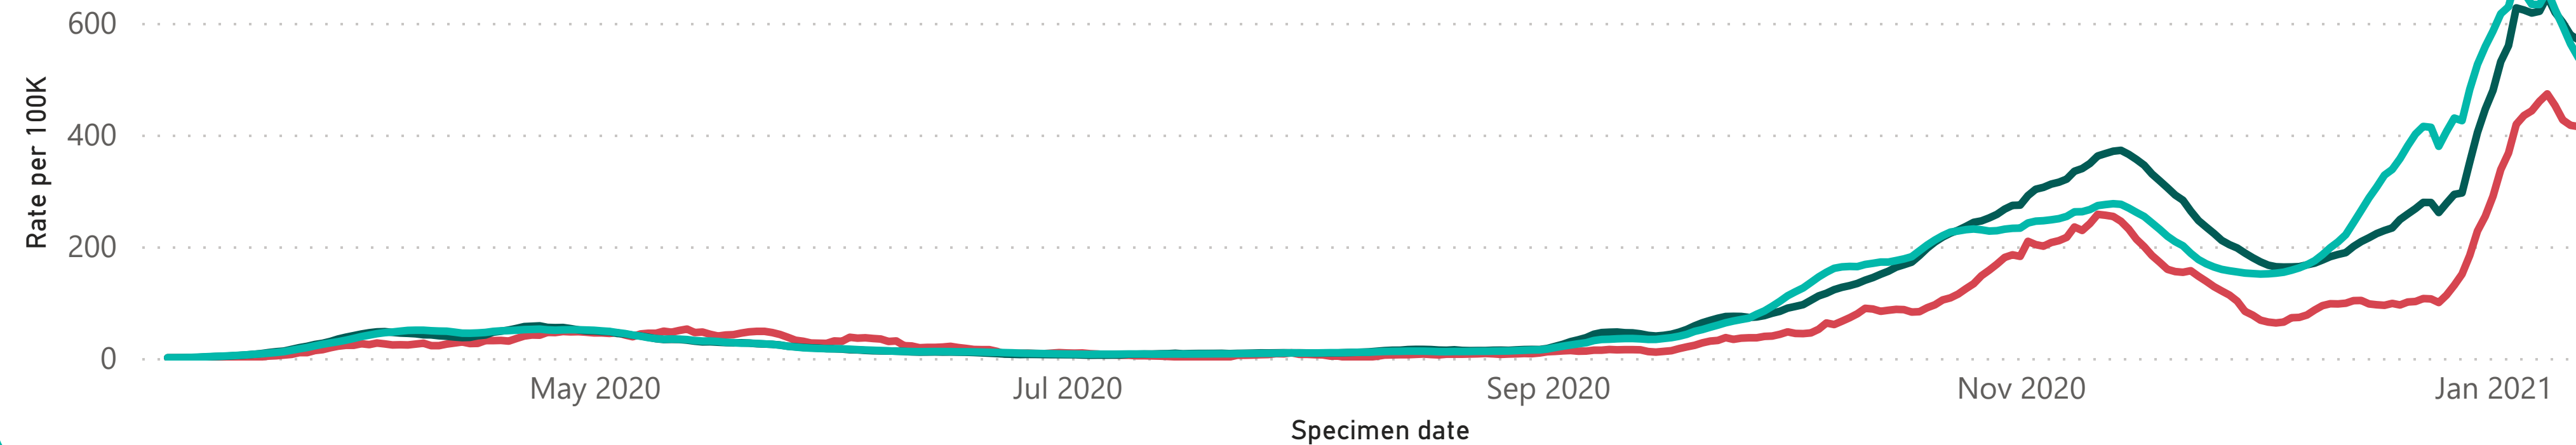

COVID-19 Cases to Thursday, 14 January 2021

Shropshire lab confirmed COVID-19 cases

● Daily lab-confirmed cases ● 7 day average

Positive Cases

10549

Total cases

1364

Cases in last 7 days

194.9

Daily average in last 7 days

COVID-19 cases - 7 day rate per 100,000 population

● Shropshire ● West Mids ● England

7 Day Rate per 100k

422.1

Shropshire

560.6