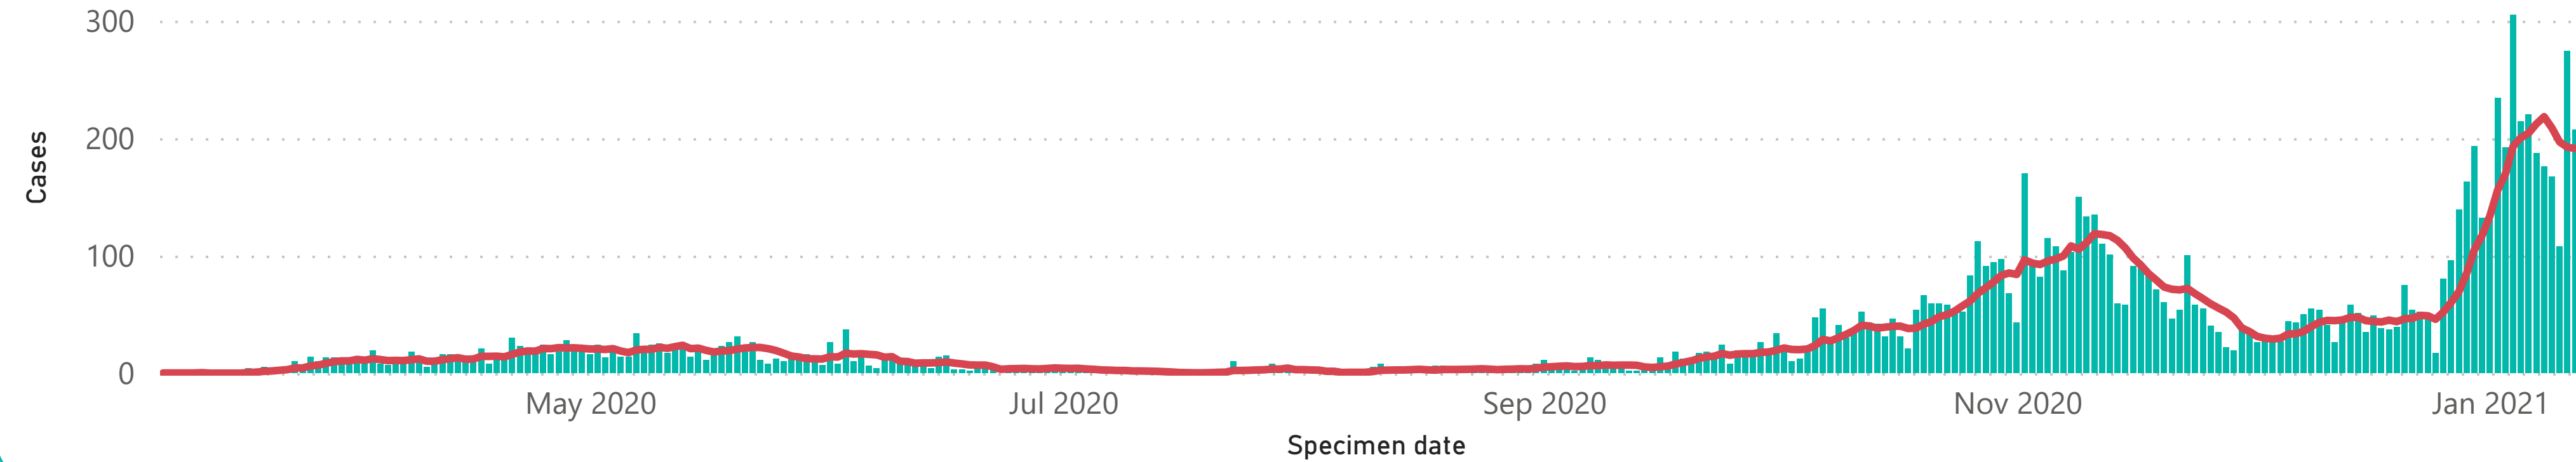

COVID-19 Cases to Thursday, 14 January 2021

Shropshire lab confirmed COVID-19 cases

● Daily lab-confirmed cases ● 7 day average

Positive Cases

10549

Total cases

1364

Cases in last 7 days

194.9

Daily average in last 7 days

COVID-19 cases - 7 day rate per 100,000 population

● Shropshire ● West Mids ● England

7 Day Rate per 100k

422.1

Shropshire

560.6

West Mids

499.1

England

Sources:

[PHE: COVID-19 track coronavirus cases](#)