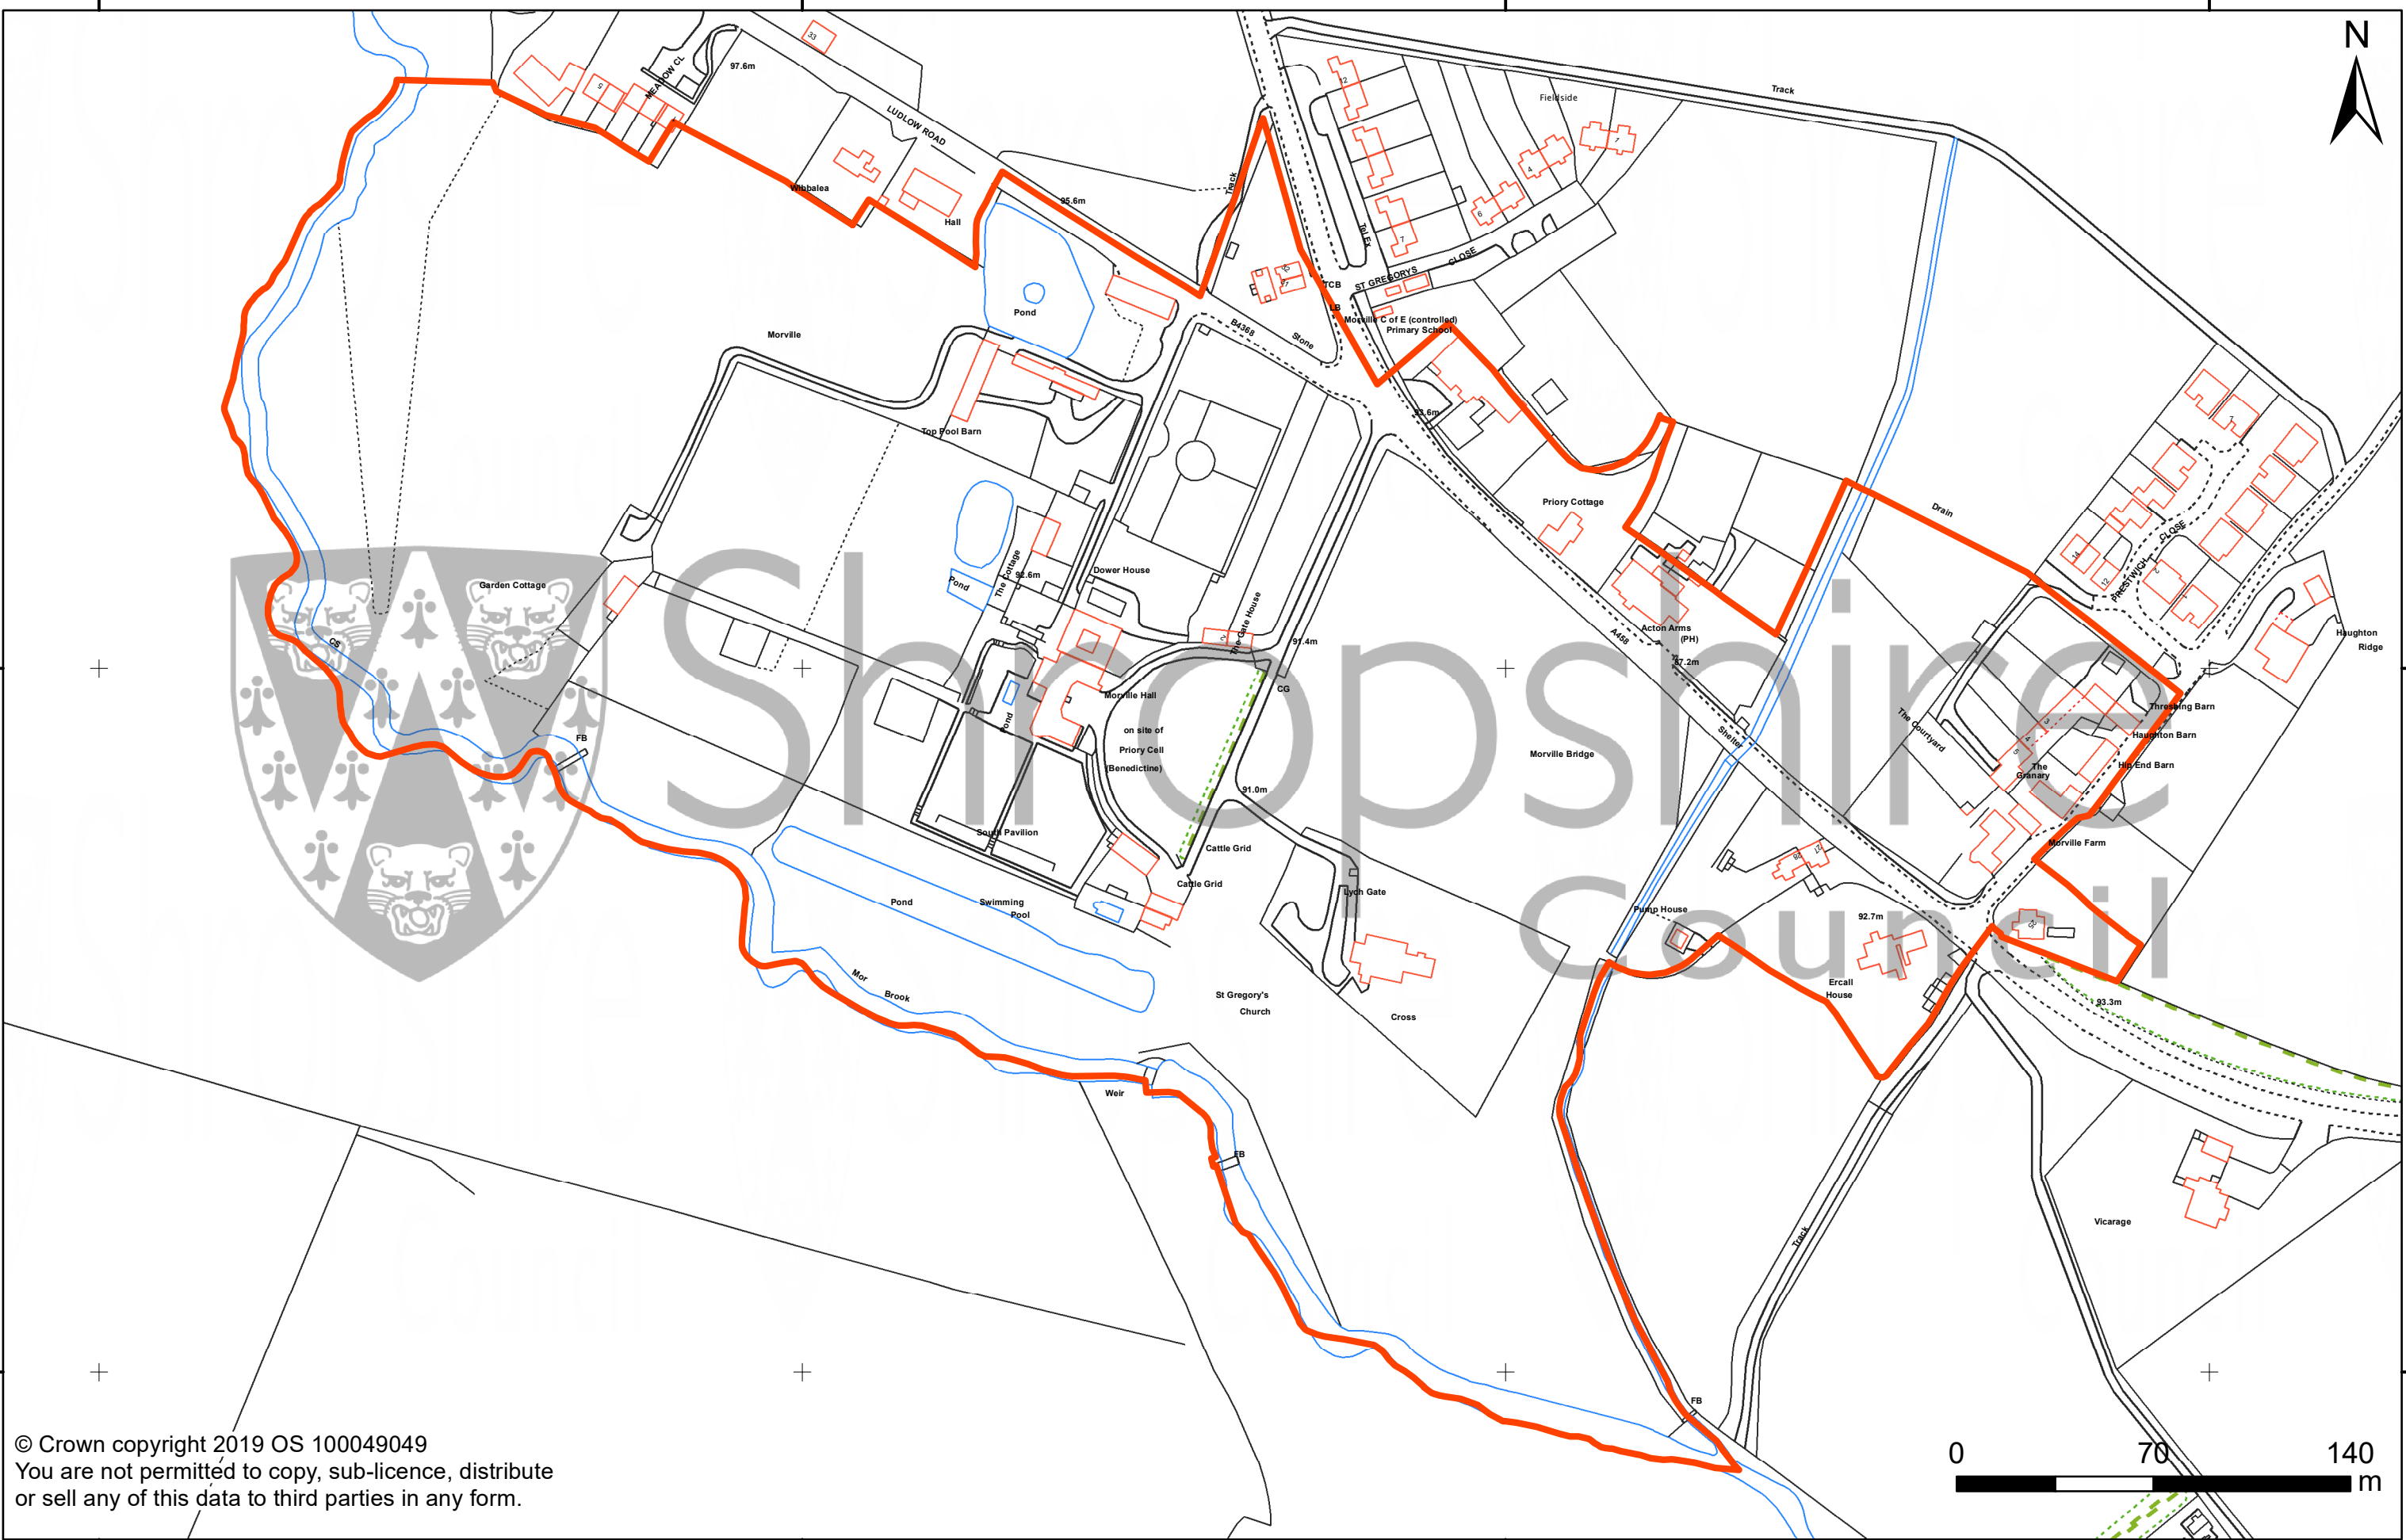

366500.000000

366750.000000

367000.000000

367250.000000

294000.000000

294000.000000

293750.000000

293750.000000

© Crown copyright 2019 OS 100049049  
You are not permitted to copy, sub-licence, distribute  
or sell any of this data to third parties in any form.

366500.000000

366750.000000

367000.000000

367250.000000

### MORVILLE CONSERVATION AREA

Designated: 26/10/1994

Historic Environment Team  
Development Services  
  
The Shirehall, Abbey Foregate  
Shrewsbury, Shropshire, SY2 6ND