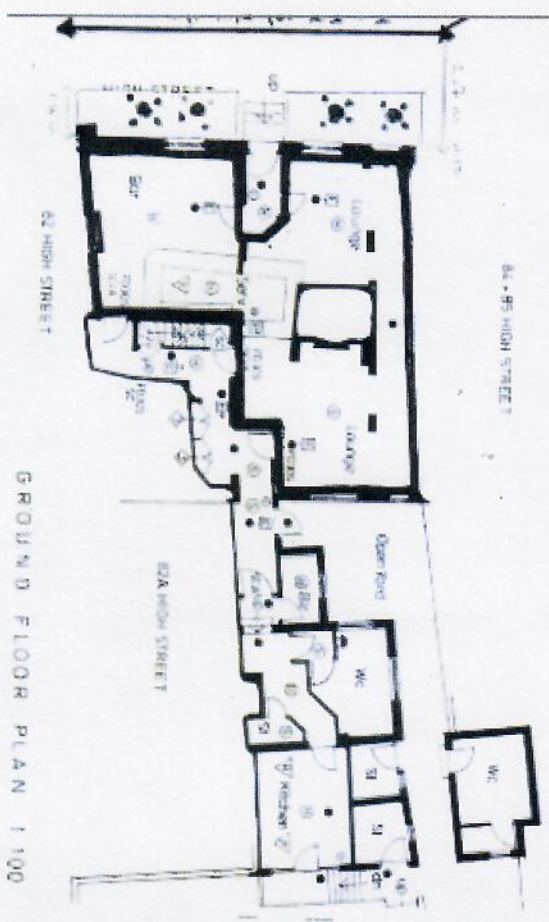

The Golden Lion, Bridgforth W16 4DS

GROUND FLOOR PLAN 1:100

Architectural drawing for a planning application

64-65 HIGH STREET

62 HIGH STREET

62A HIGH STREET

WC

Dining Room

WC

WC

WC

WC

WC

WC

WC

WC

WC

WC